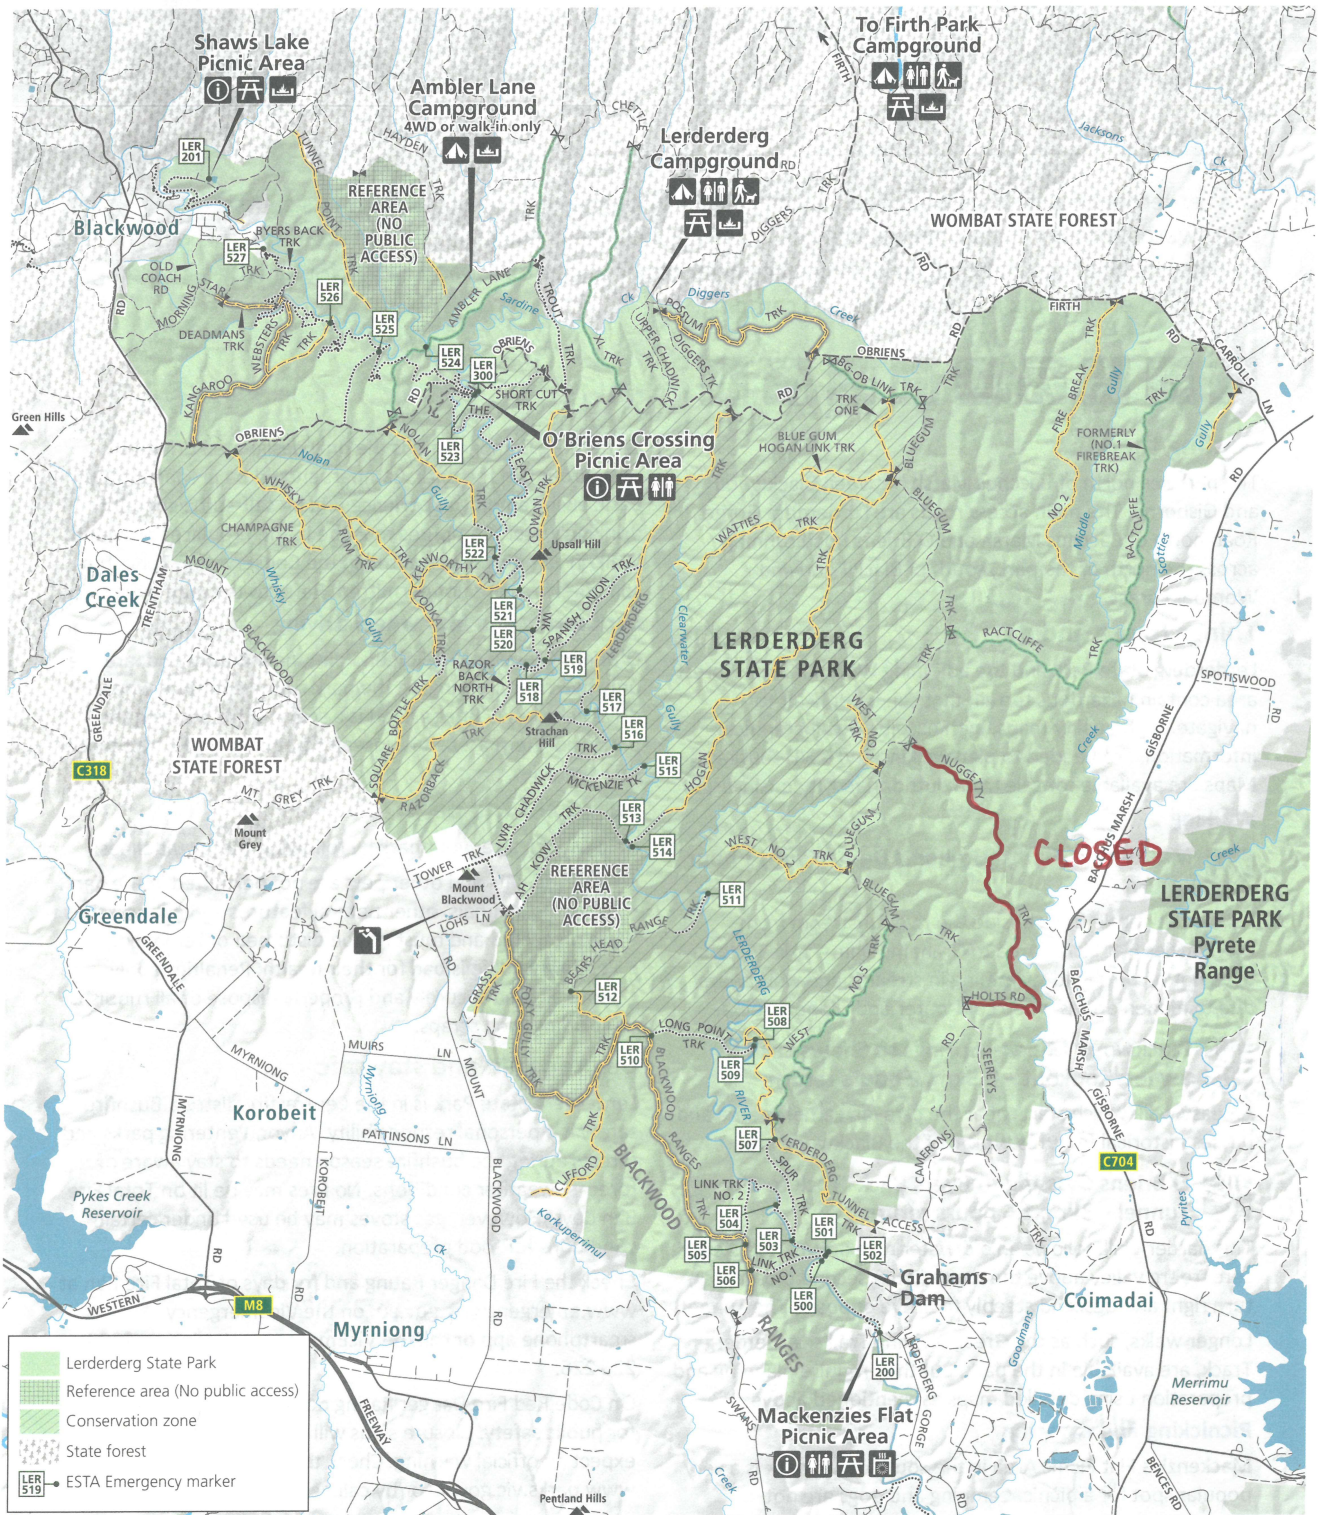

# Lerderderg State Park

Lerderderg State Park  
 Reference area (No public access)  
 Conservation zone  
 State forest  
 LER 519 — EST Emergency marker

- |              |                |                 |   |                  |
|--------------|----------------|-----------------|---|------------------|
| Information  | BBQ (Electric) | Freeway/Highway | Main through road in park                     | Seasonal closure |
| Toilets      | Fireplace      | Main road       | 4WD track                                     | Walking track    |
| Camping area | Lookout        | Sealed road     | Mgmt. vehicles/walkers only                   | Gate             |
| Picnic       | Dogs permitted | Unsealed road   | Mgmt. vehicles/Horseriding, Cycling & Walking | Gate (seasonal)  |