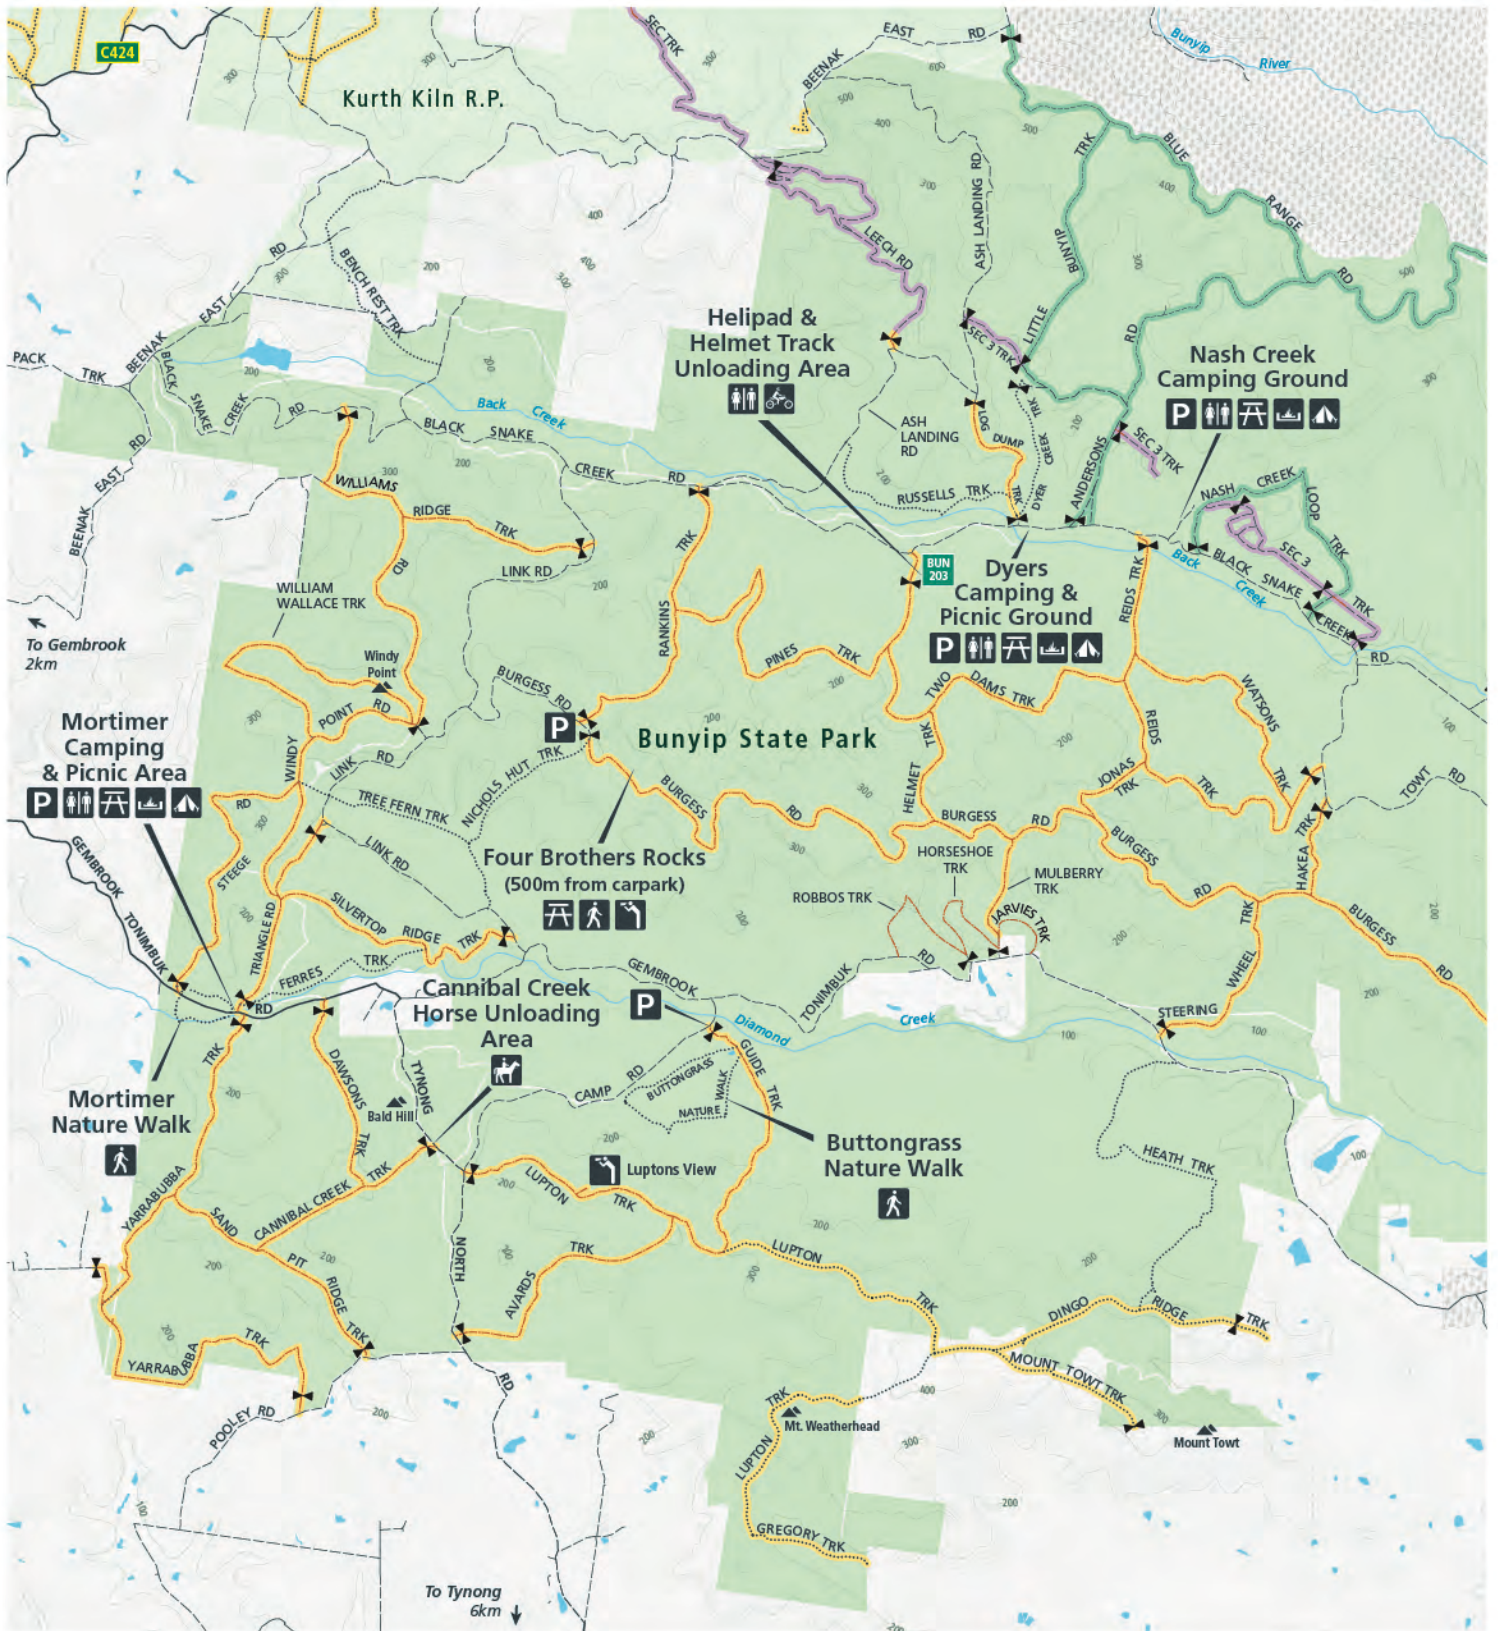

- | | | | |
|--------------|---------------------------|--|----------------------------|
| Parking | Horse unloading area | Sealed road | Authorised vehicles only |
| Toilets | Trail bike unloading area | Unsealed road | 100 metre contour interval |
| Picnic table | Walking track | Walking track | Bunyip State Park |
| Fireplace | Camping area | Shared path (walking, horse riding, cycling) | Other park/reserve |
| Lookout | ESTA emergency marker | 4WD seasonal closure | State Forest |
| Waterfall | Gate | Management vehicles only | |