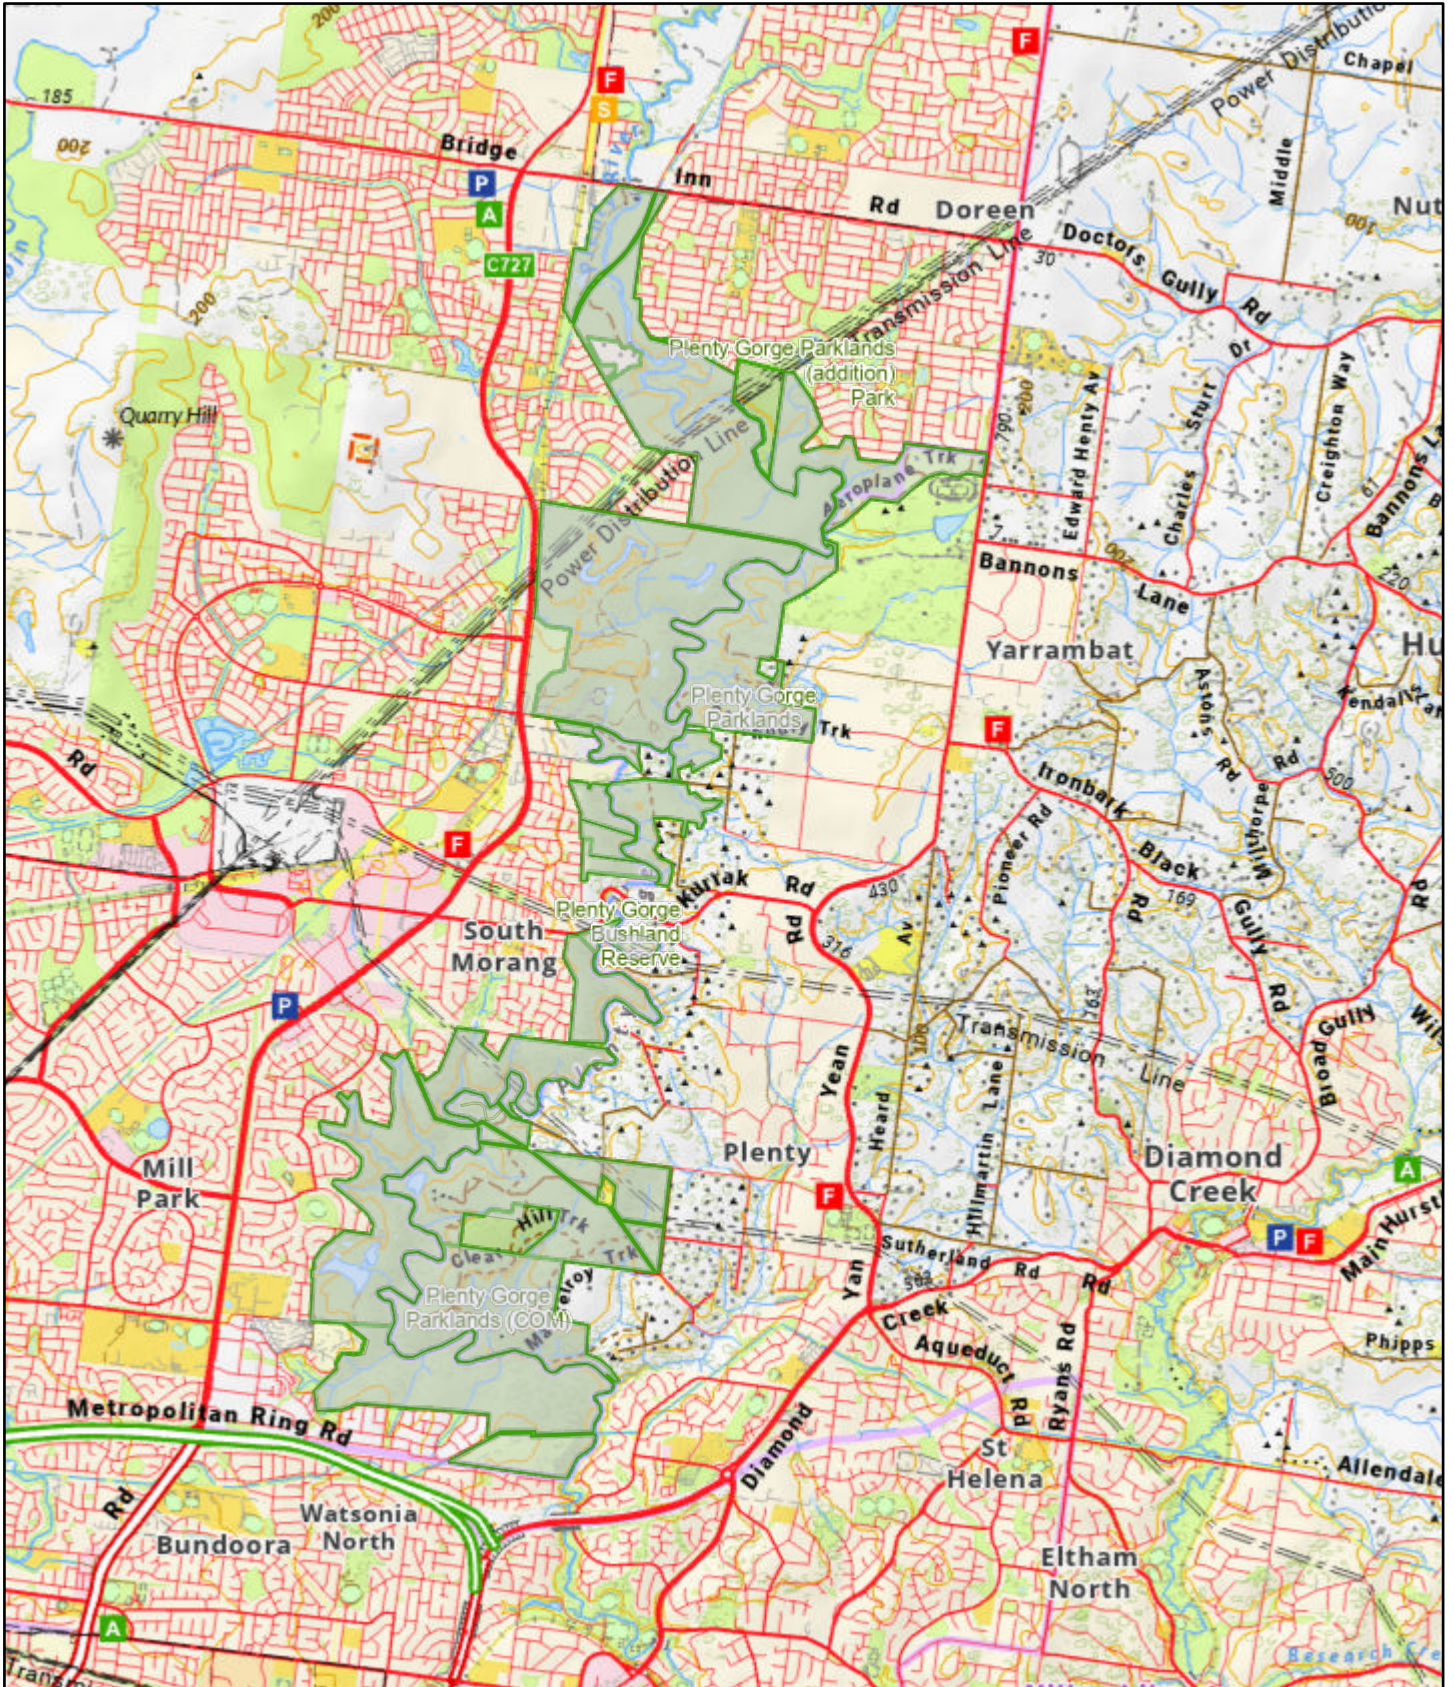

Plenty Gorge Parklands Control zone

20/02/2024, 10:12:15

1:72,224

- OPP74737DeerControlProgram
- OPP74737DeerControlProgram
- Parks & Reserves Outline
- Parks and Reserves