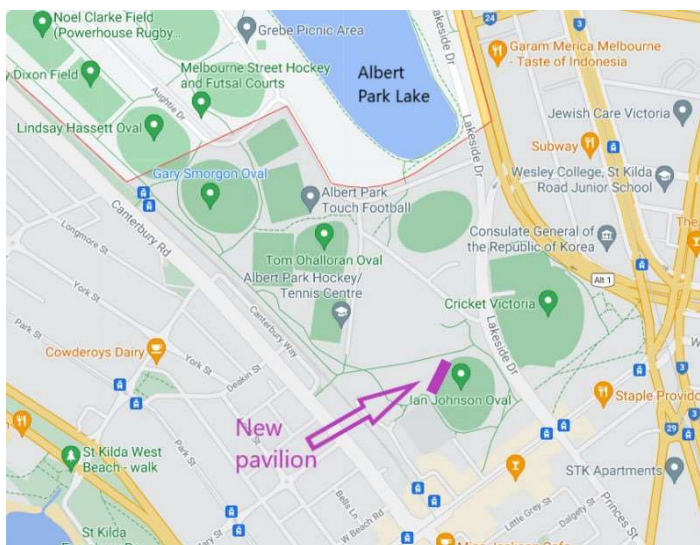

Design solution

The pavilion will be built using the AFL Regional Preferred Facility Guidelines, with features including:

- Four change rooms
- All abilities access
- Umpires' room
- Community space
- A covered deck

A pre-fabricated design has been selected which will ensure minimal disruption to neighbouring residents and park users, with a shorter on-site build time. The project includes connecting paths and landscaping.