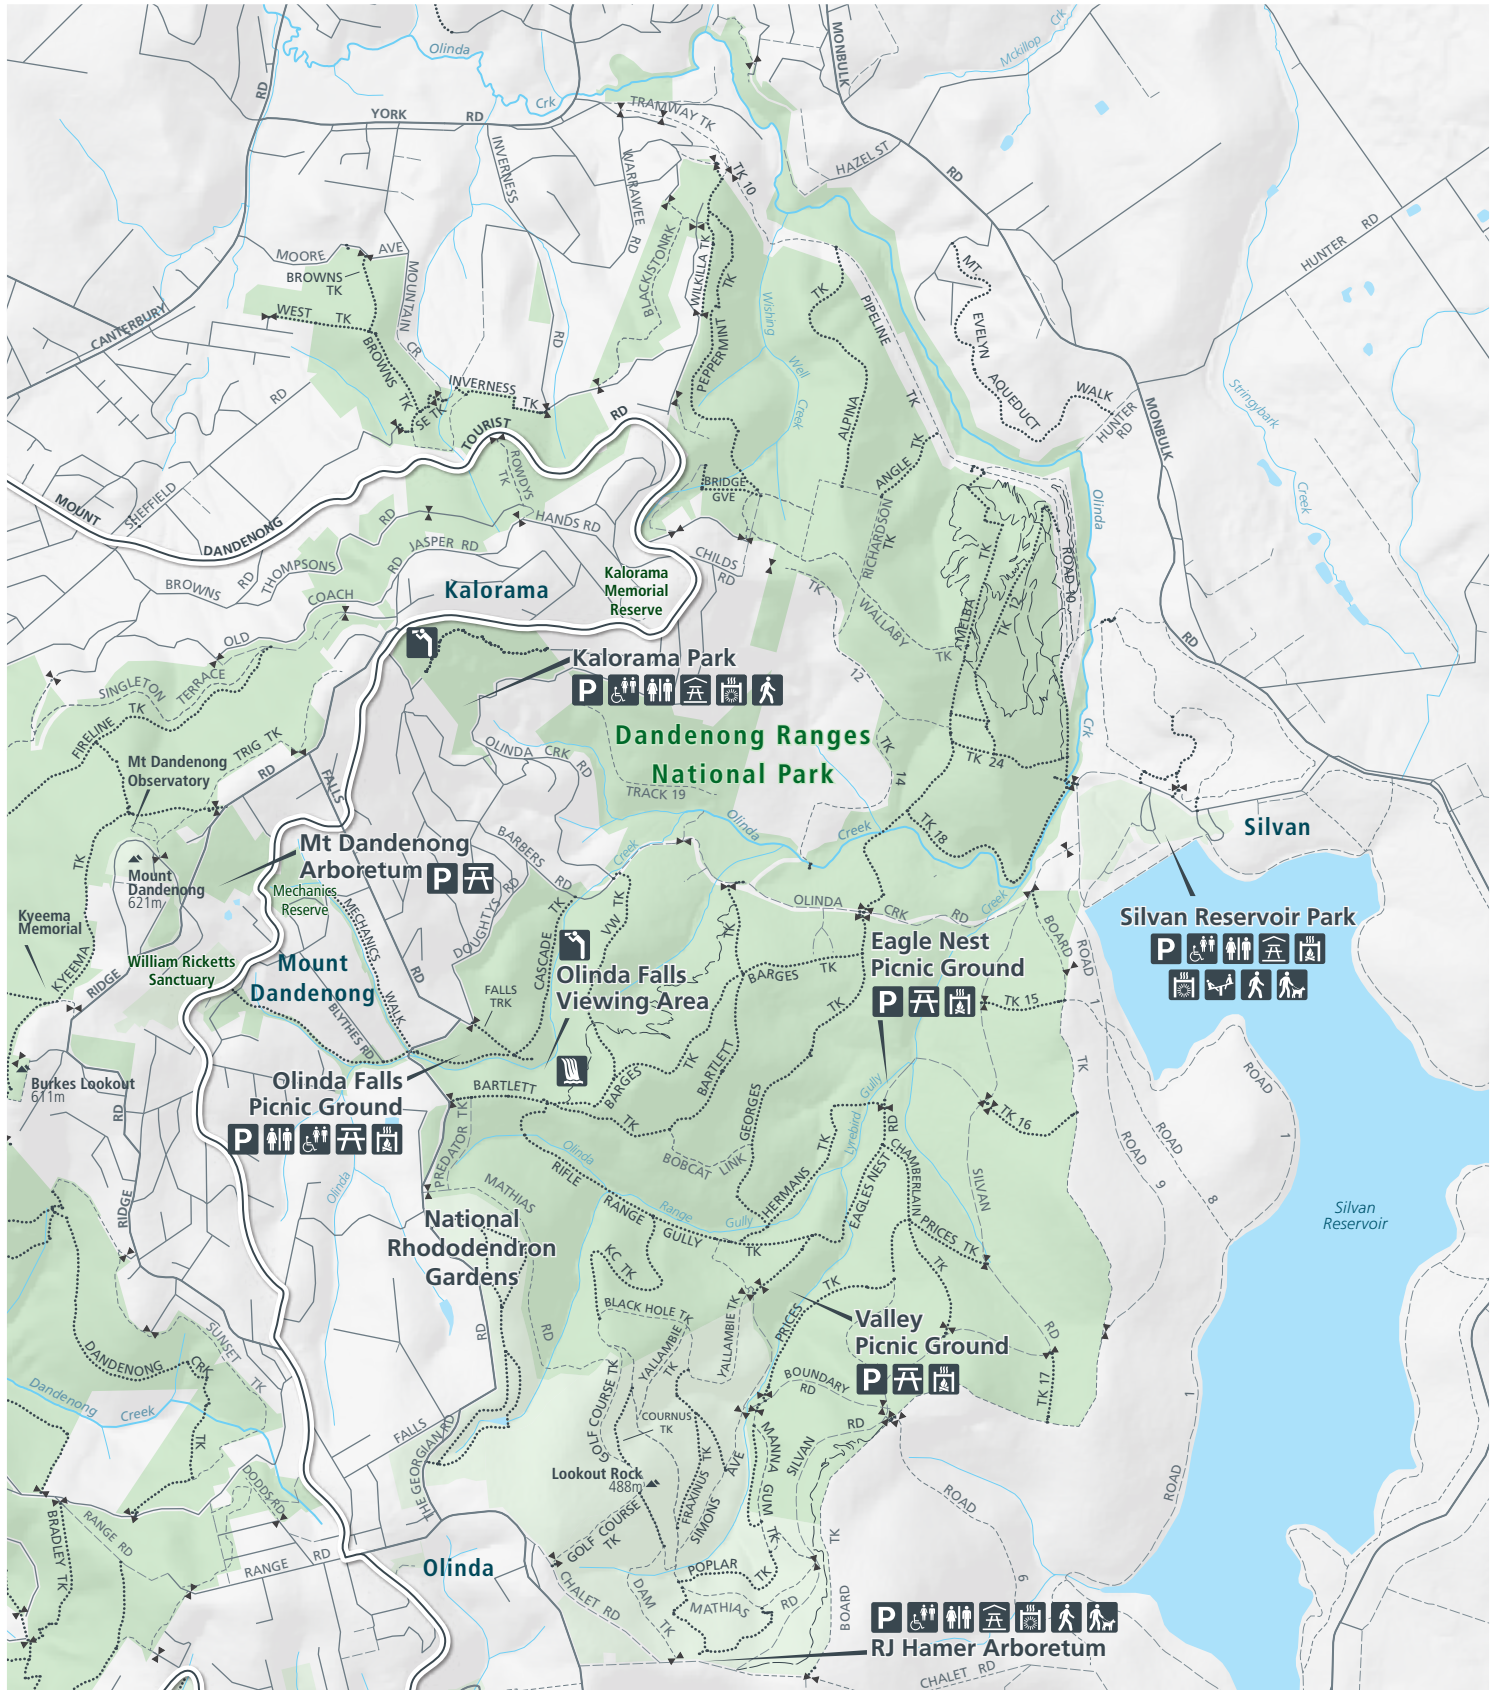

Dandenong Ranges National Park

Olinda Area

- | | | | | |
|-------------------------|----------------|----------------|---------------------|--------------------------------|
| Parking | BBQ - Electric | Dogs permitted | Main road | Dandenong Ranges National Park |
| Disabled access toilets | BBQ - Wood | Playground | Sealed road | Other park/reserve |
| Toilets | Trail | Gate | Unsealed road | |
| Sheltered area | Lookout | Walking track | 4WD | |
| Picnic table | Waterfall | Tourist Road | Mountain bike track | |