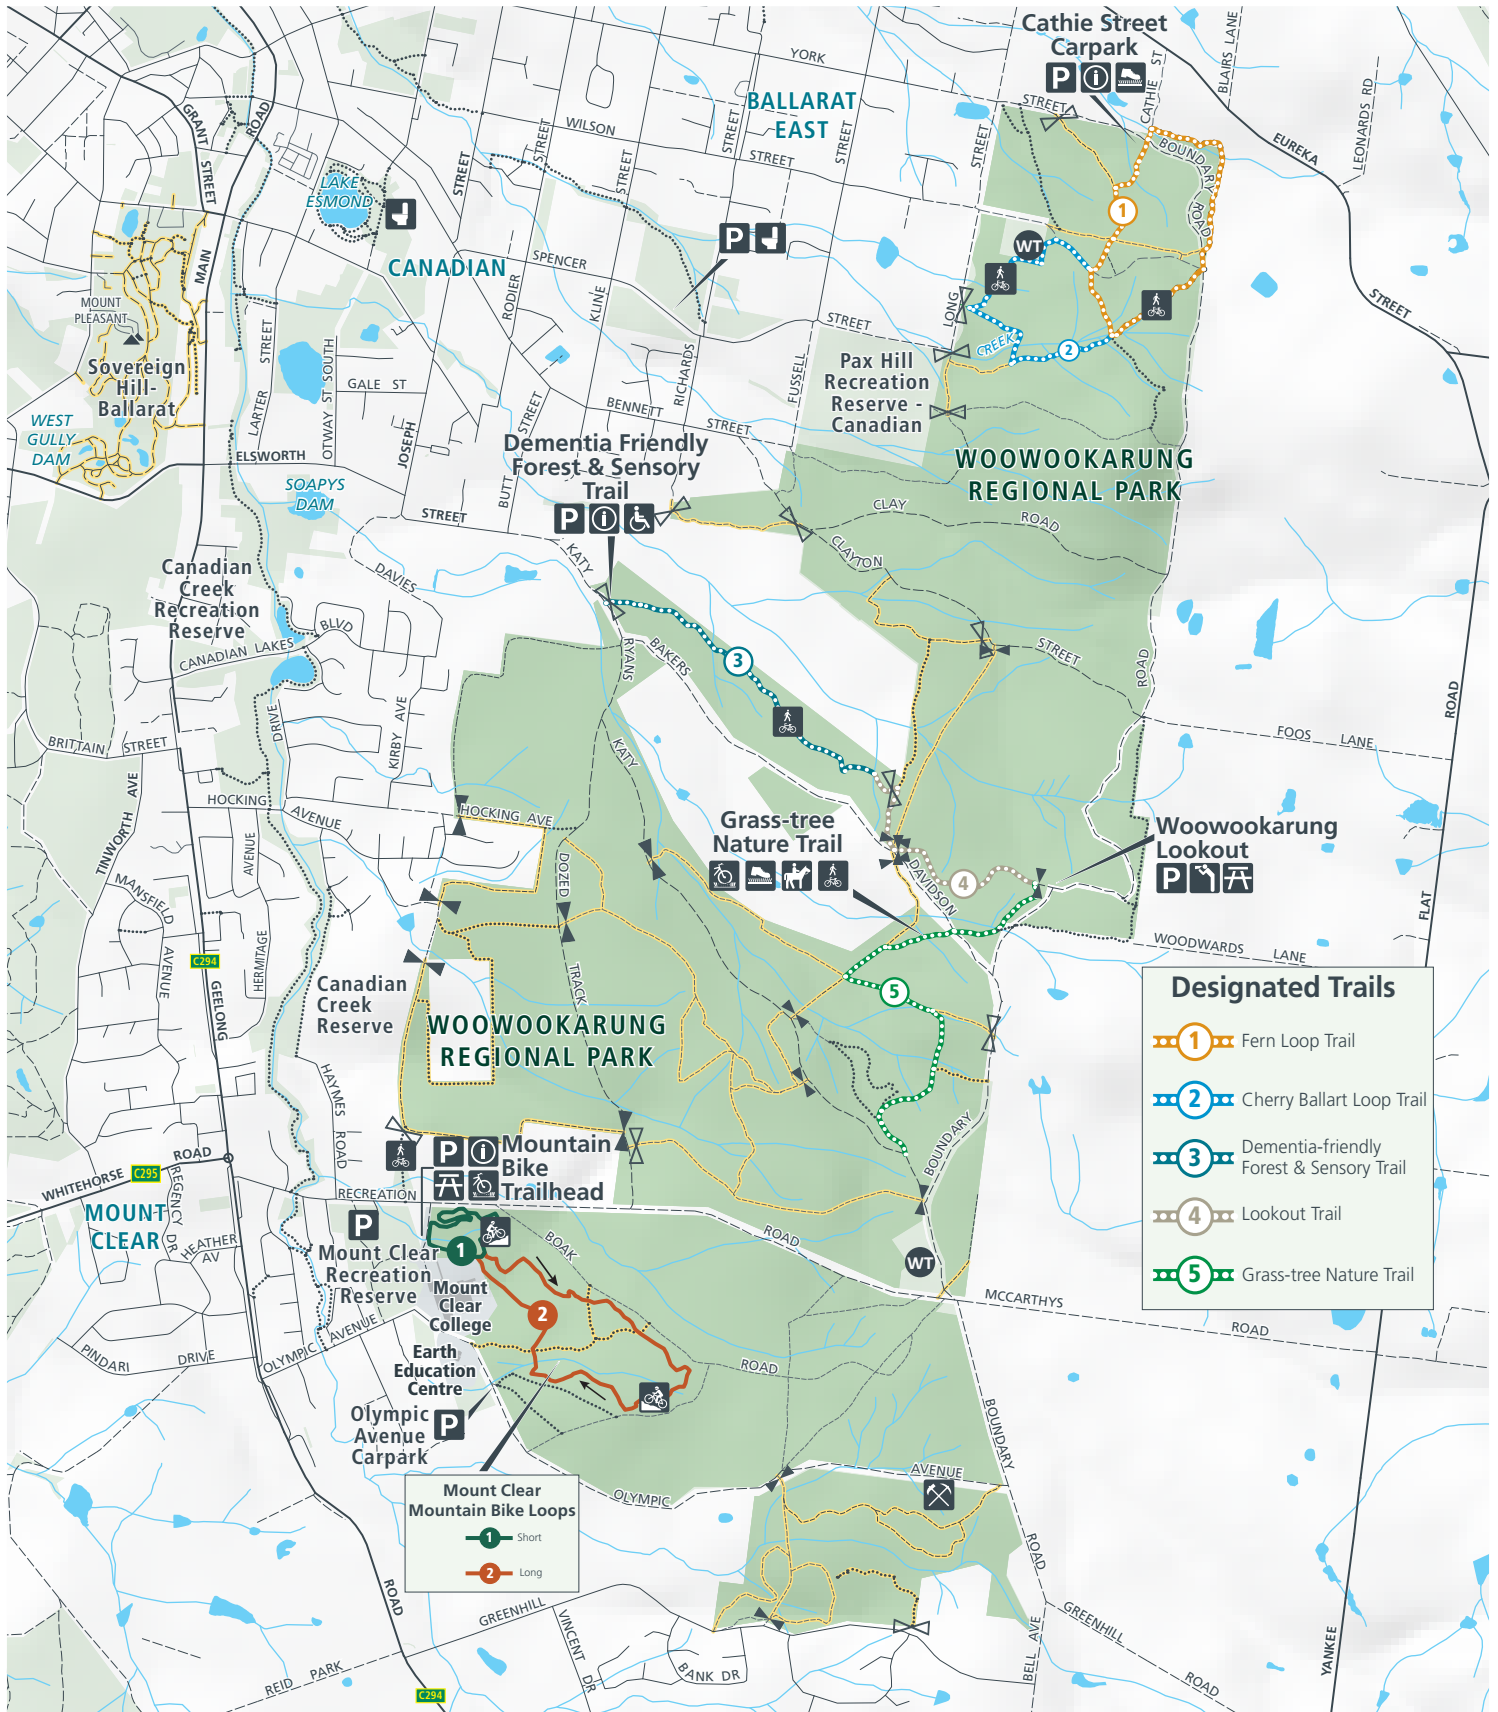

# Woowookarung Regional Park

- |                     |                 |                   |                              |                          |
|---------------------|-----------------|-------------------|------------------------------|--------------------------|
| Parking             | Mining          | Boot scrub        | Mount Clear MTB Loop (short) | Vehicular track          |
| Information         | Lookout         | Tyre scrub        | Mount Clear MTB Loop (long)  | Walking track            |
| Disabled access     | Horse riding    | Water tank        | Main road                    | Management vehicles only |
| Picnic table        | Shared track    | Gate              | Sealed road                  | MTB riding direction     |
| Toilet (all gender) | Mountain biking | Removable bollard | Unsealed road                |                          |