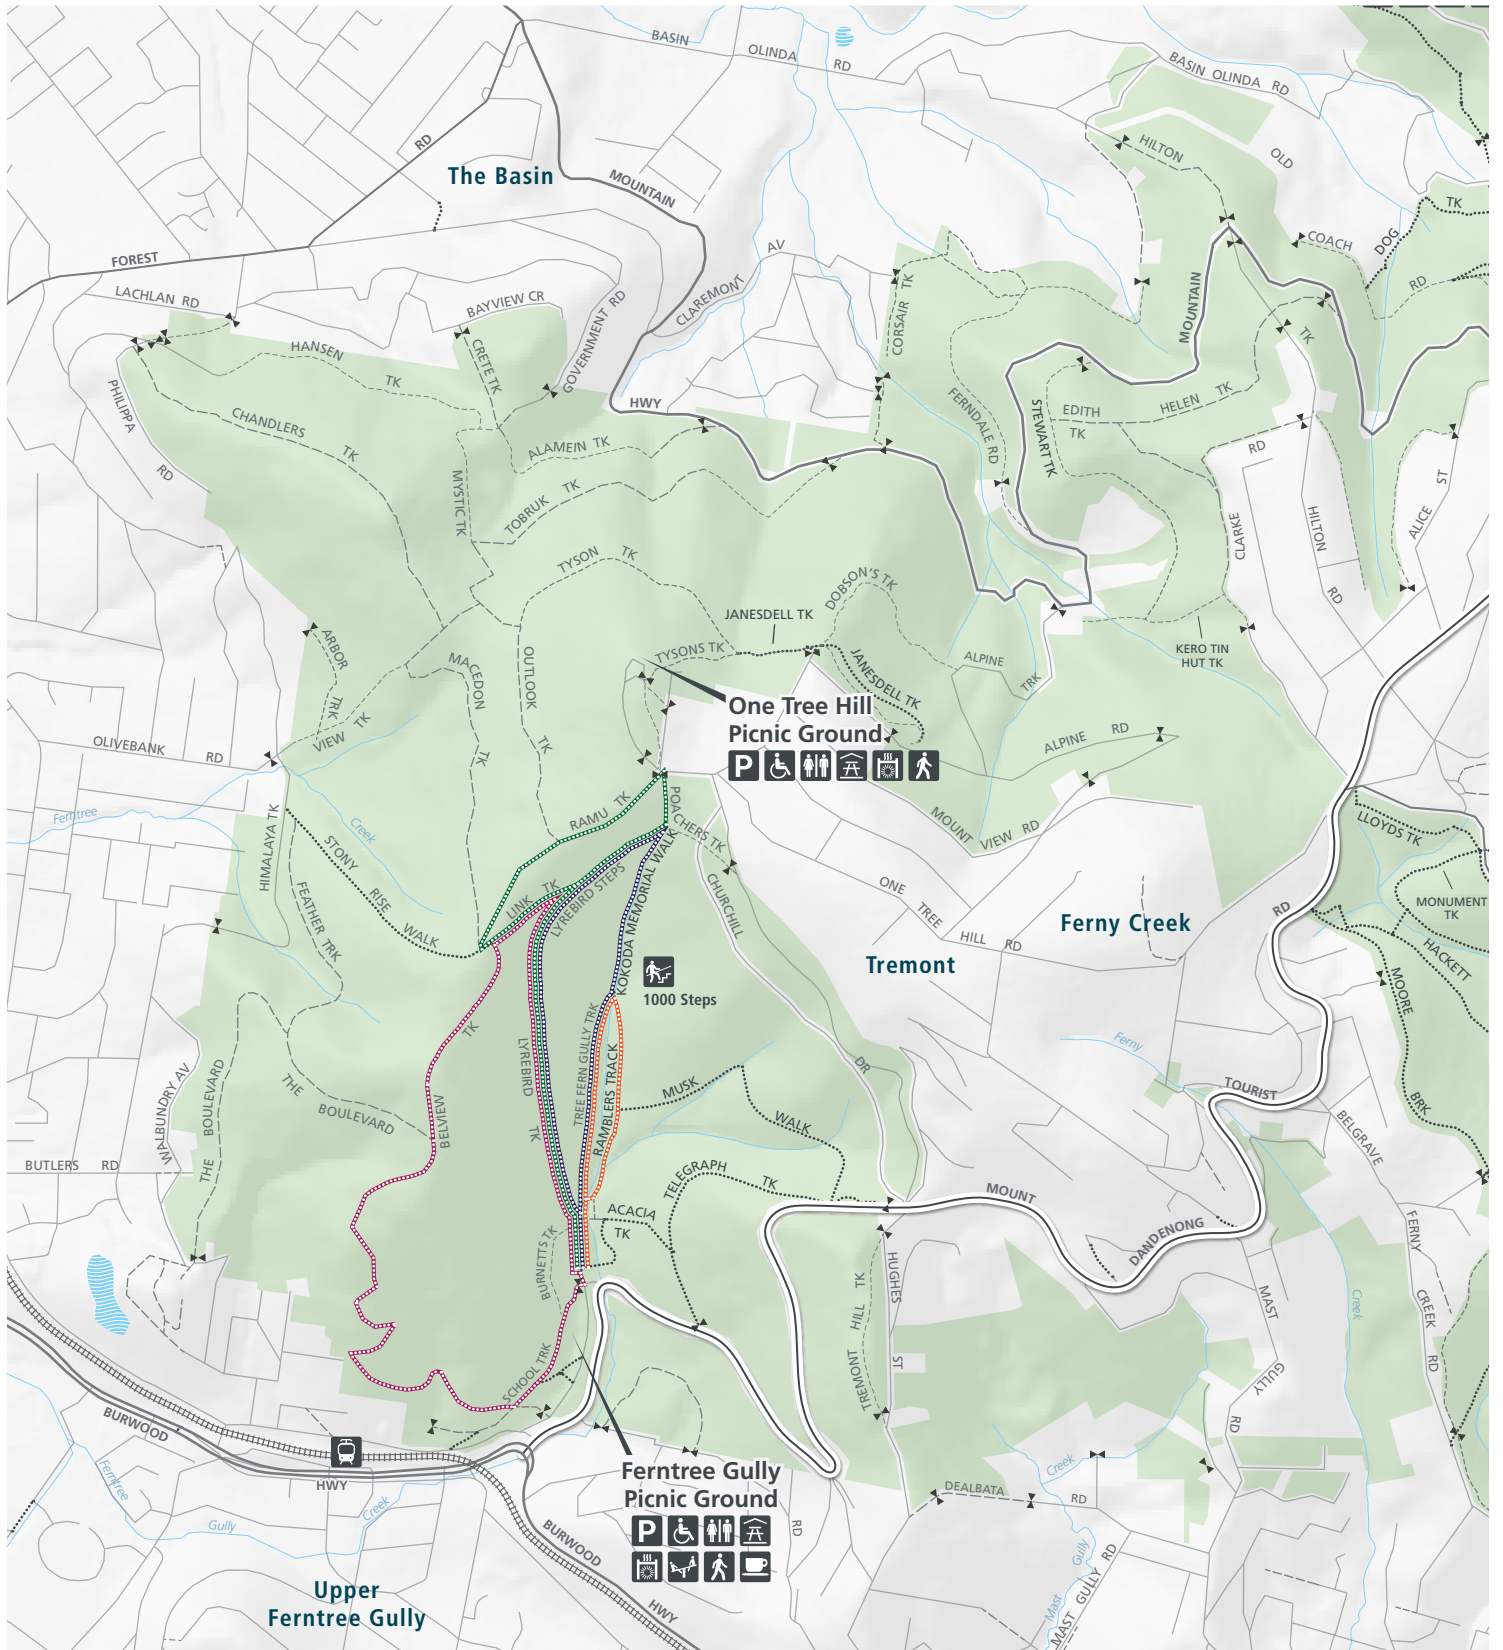

# Dandenong Ranges National Park

Ferntree Gully Area

- |                 |                   |                                      |               |                                |
|-----------------|-------------------|--------------------------------------|---------------|--------------------------------|
| Parking         | Electric barbecue | Upper Ferntree Gully Railway Station | Main road     | Tourist Road                   |
| Information     | Lookout           | Gate                                 | Sealed road   | Kokoda Track Loop              |
| Disabled access | Trail             |                                      | Unsealed road | Ramblers Track Loop            |
| Toilets         | Steps             |                                      | 4WD           | Lyrebird Loop                  |
| Sheltered area  | Playground        |                                      | Walking track | Belview Loop                   |
| Picnic table    | Kiosk             |                                      | Railway line  | Dandenong Ranges National Park |