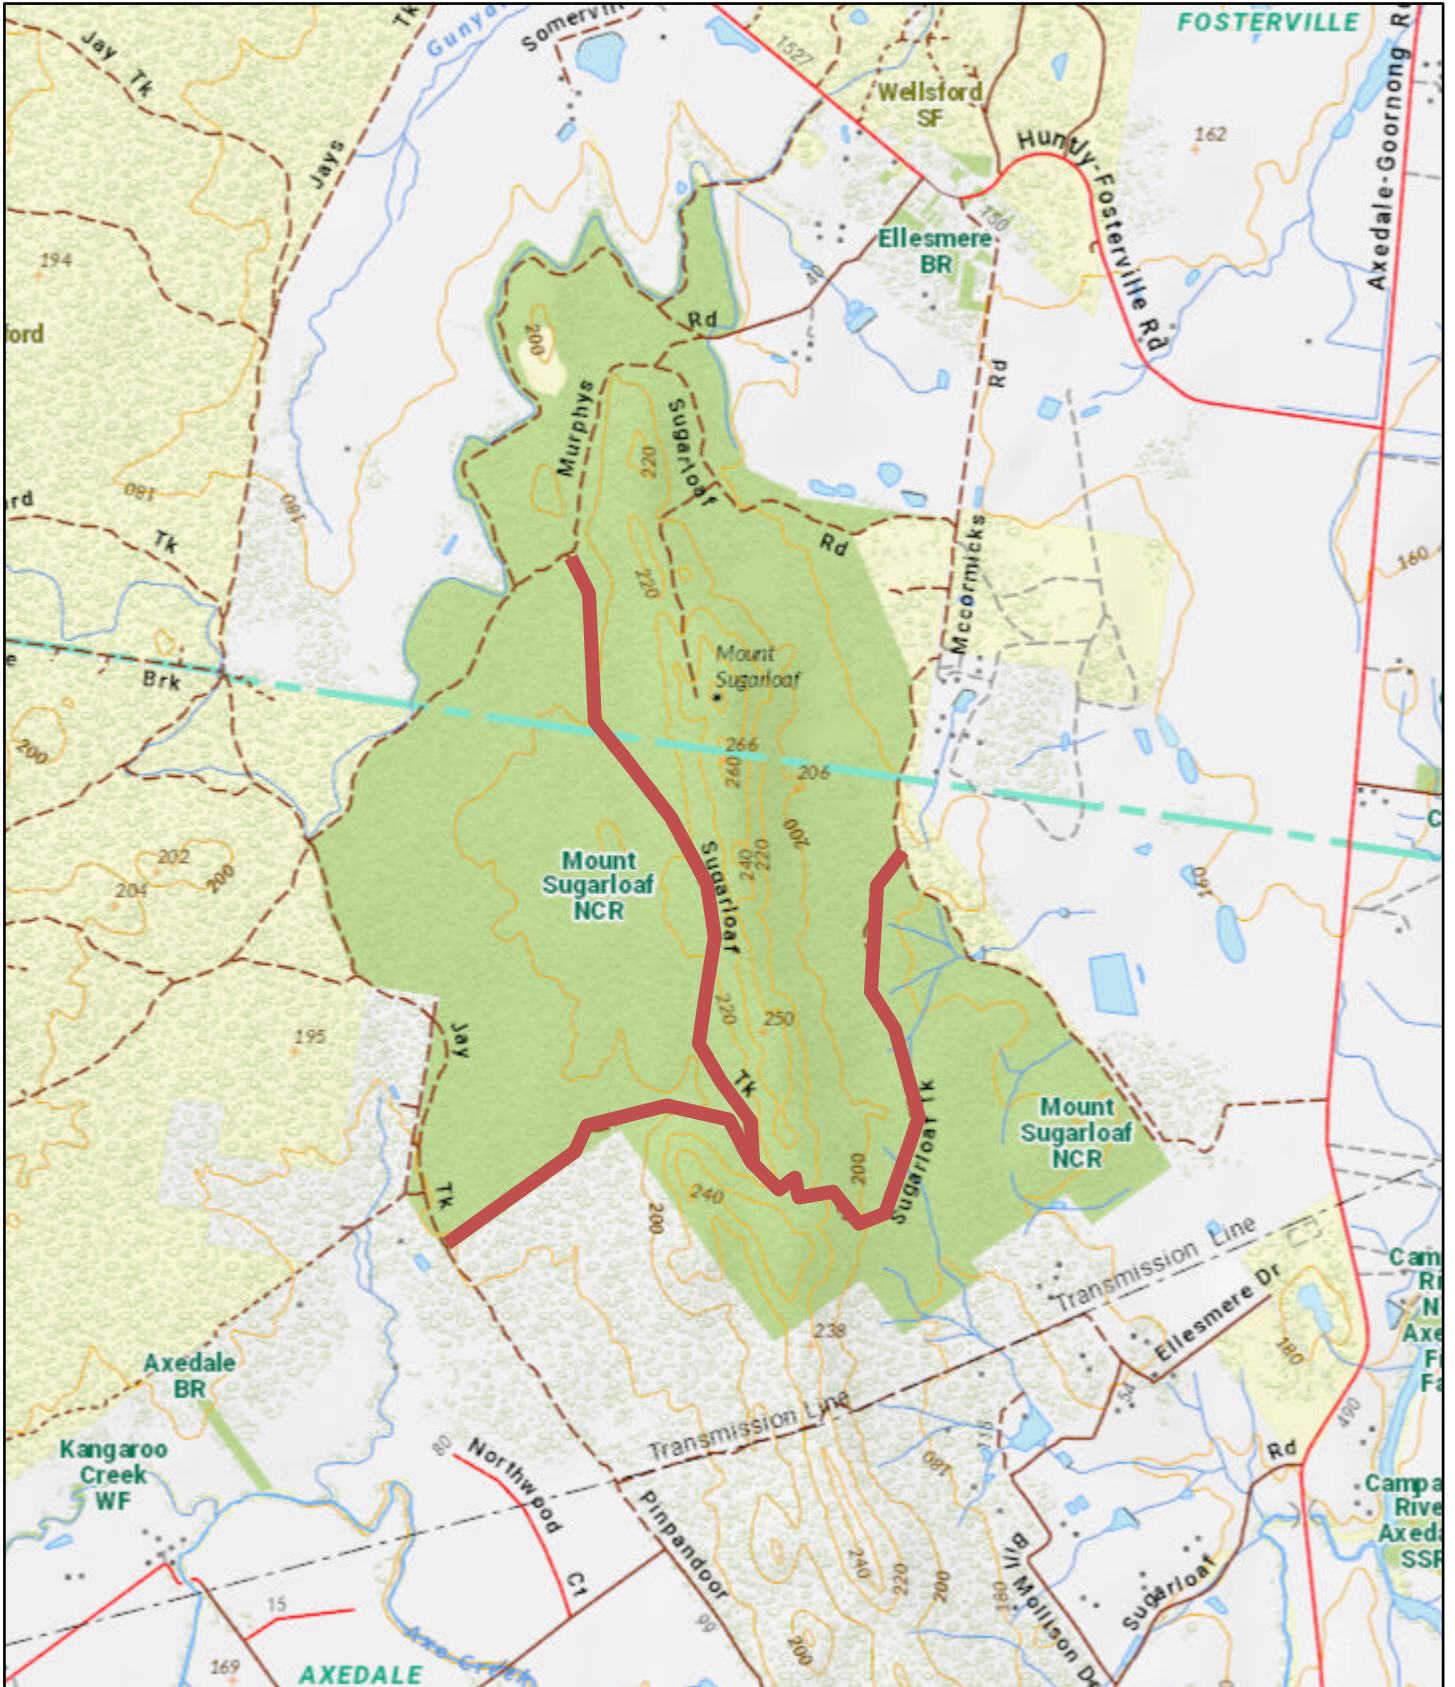

Sugarloaf Tk closure

20/10/2023, 9:24:17 am

 Override 1