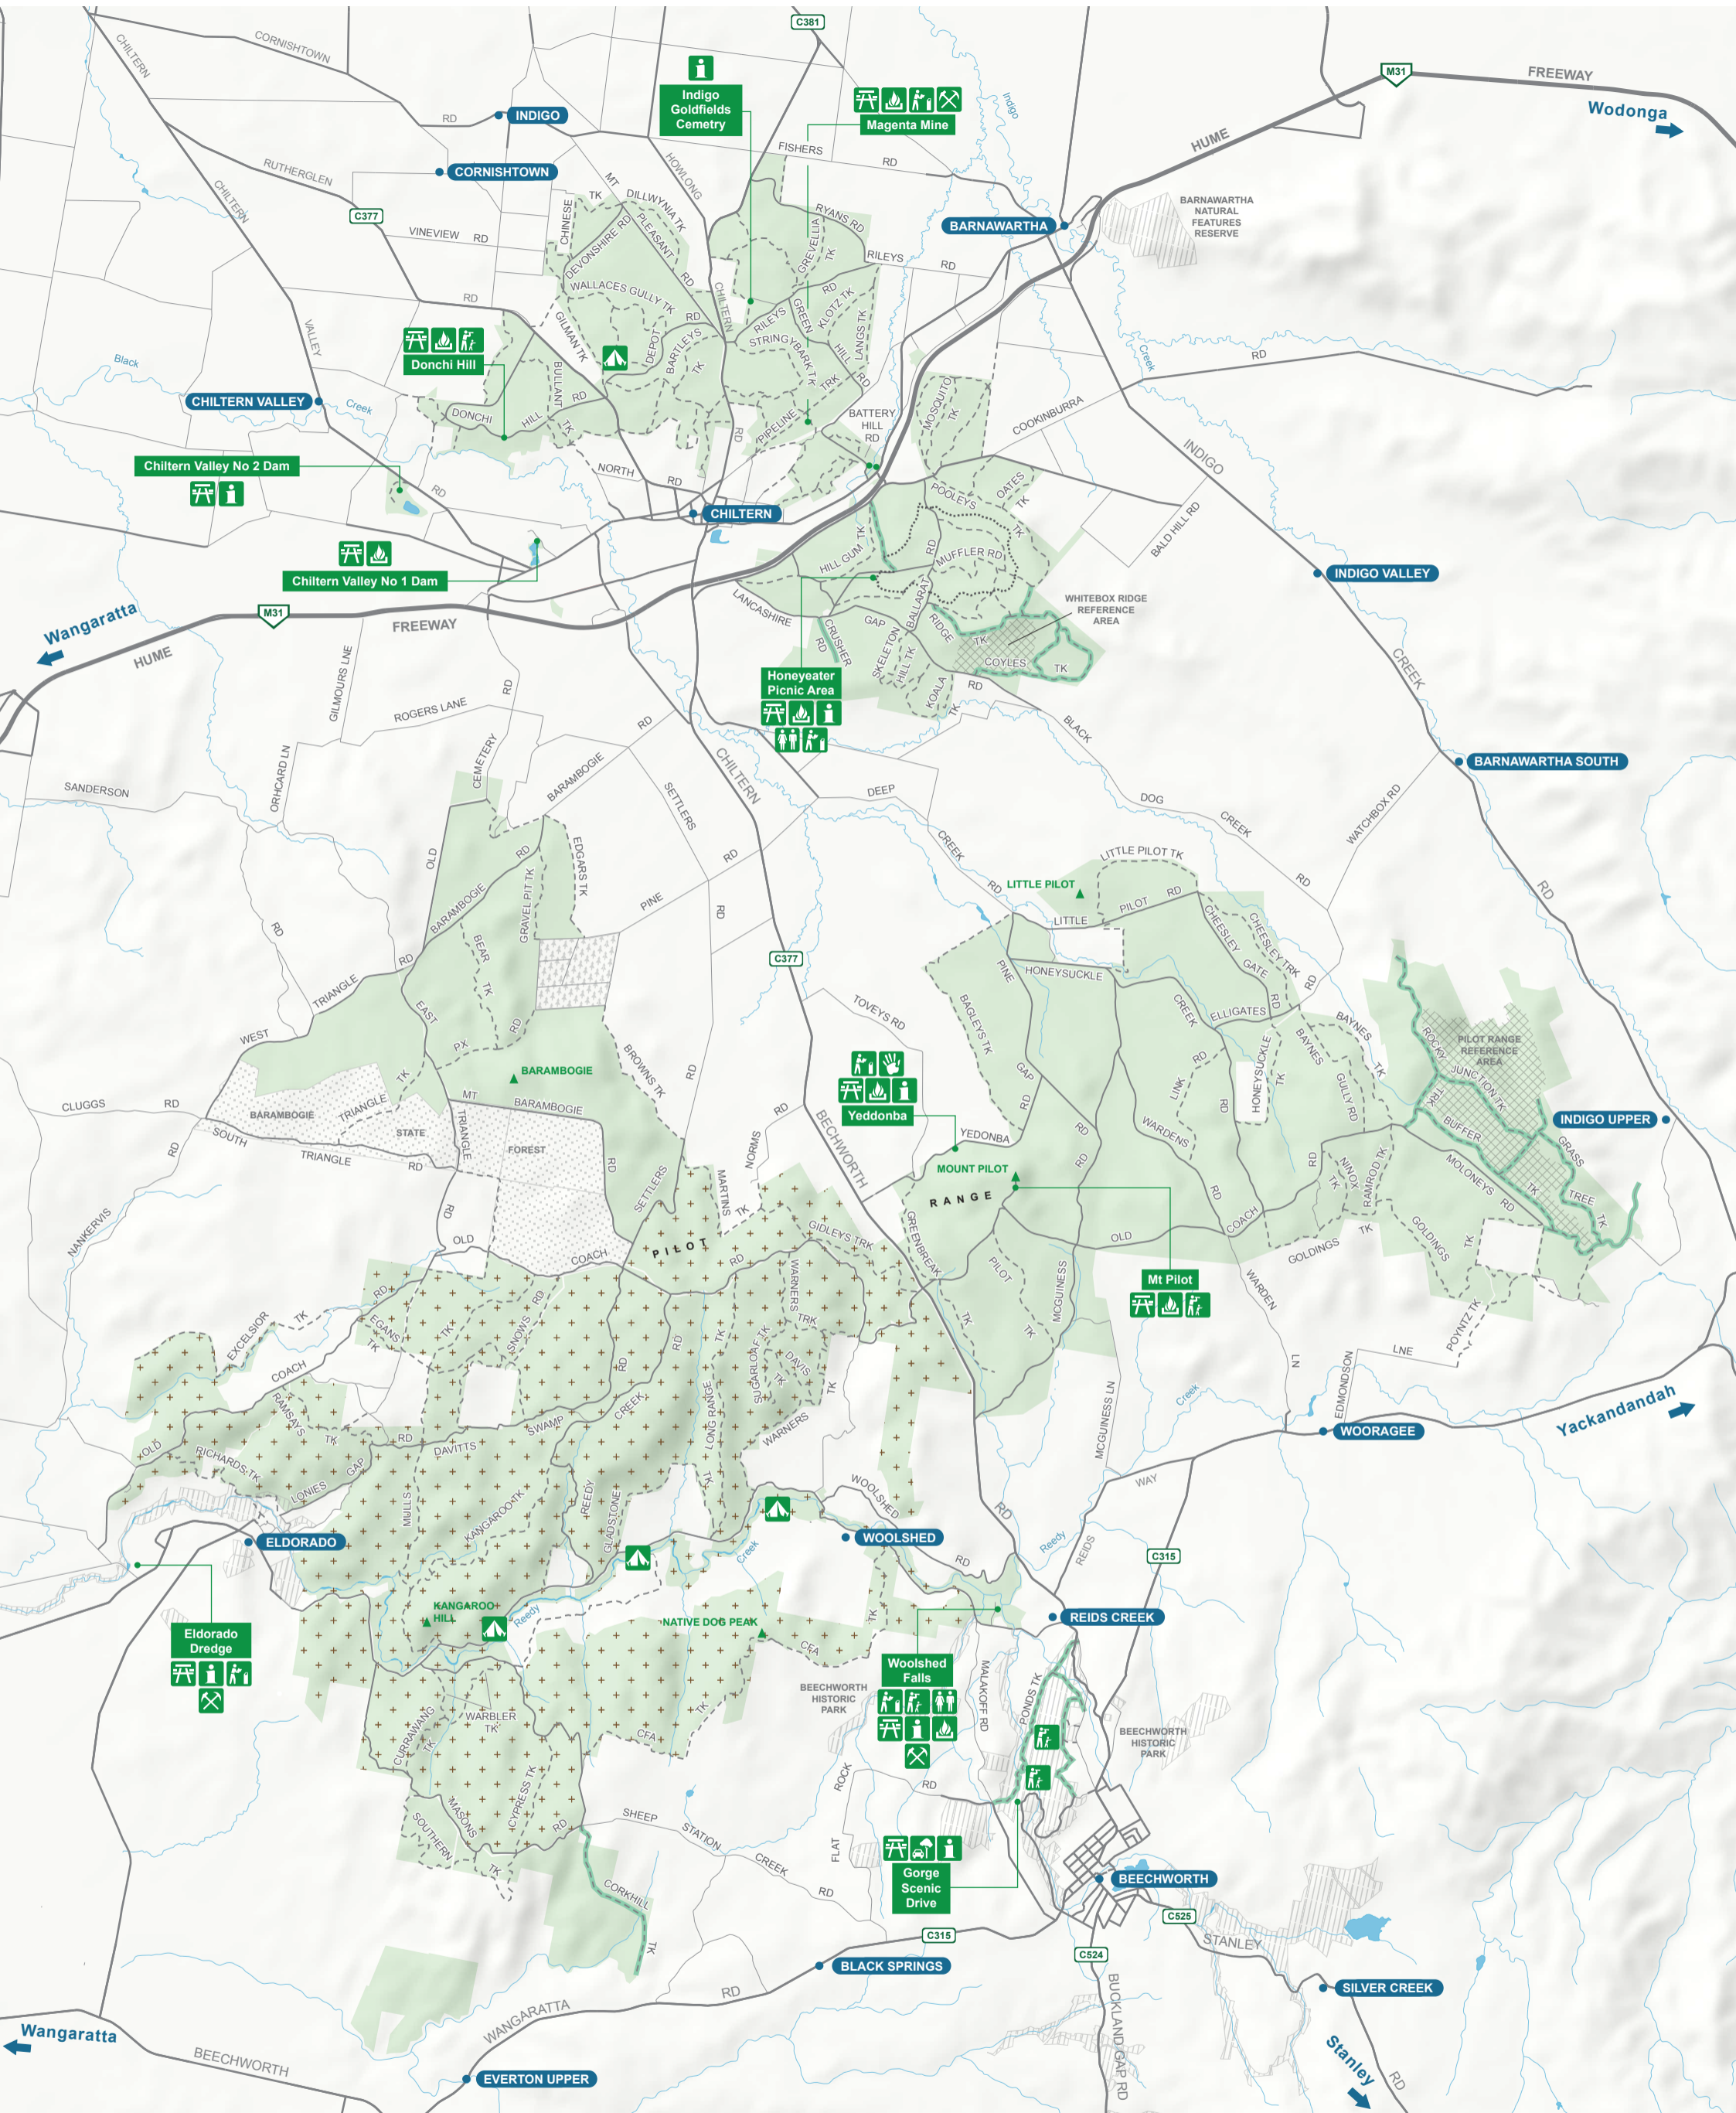

Chiltern Mt-Pilot National Park Prospecting Guide

++ Prospecting Permitted in designated area only | Prospectors must have a current Miners Right

- | | | | | |
|---|---|---|---|---|
|  |  |  |  |  |
|  |  |  |  |  |
|  |  |  |  |  |
|  |  |  |  |  |
|  |  |  |  | |
|  | | | | |

Geocentric Datum of Australia (GDA 94) Zone 55. Map produced by Parks Victoria. This map supersedes all previous editions. Data source acknowledgements: State Digital Mapbase. The State of Victoria and Department of Sustainability and Environment.

Cartography by Parks Victoria 2011