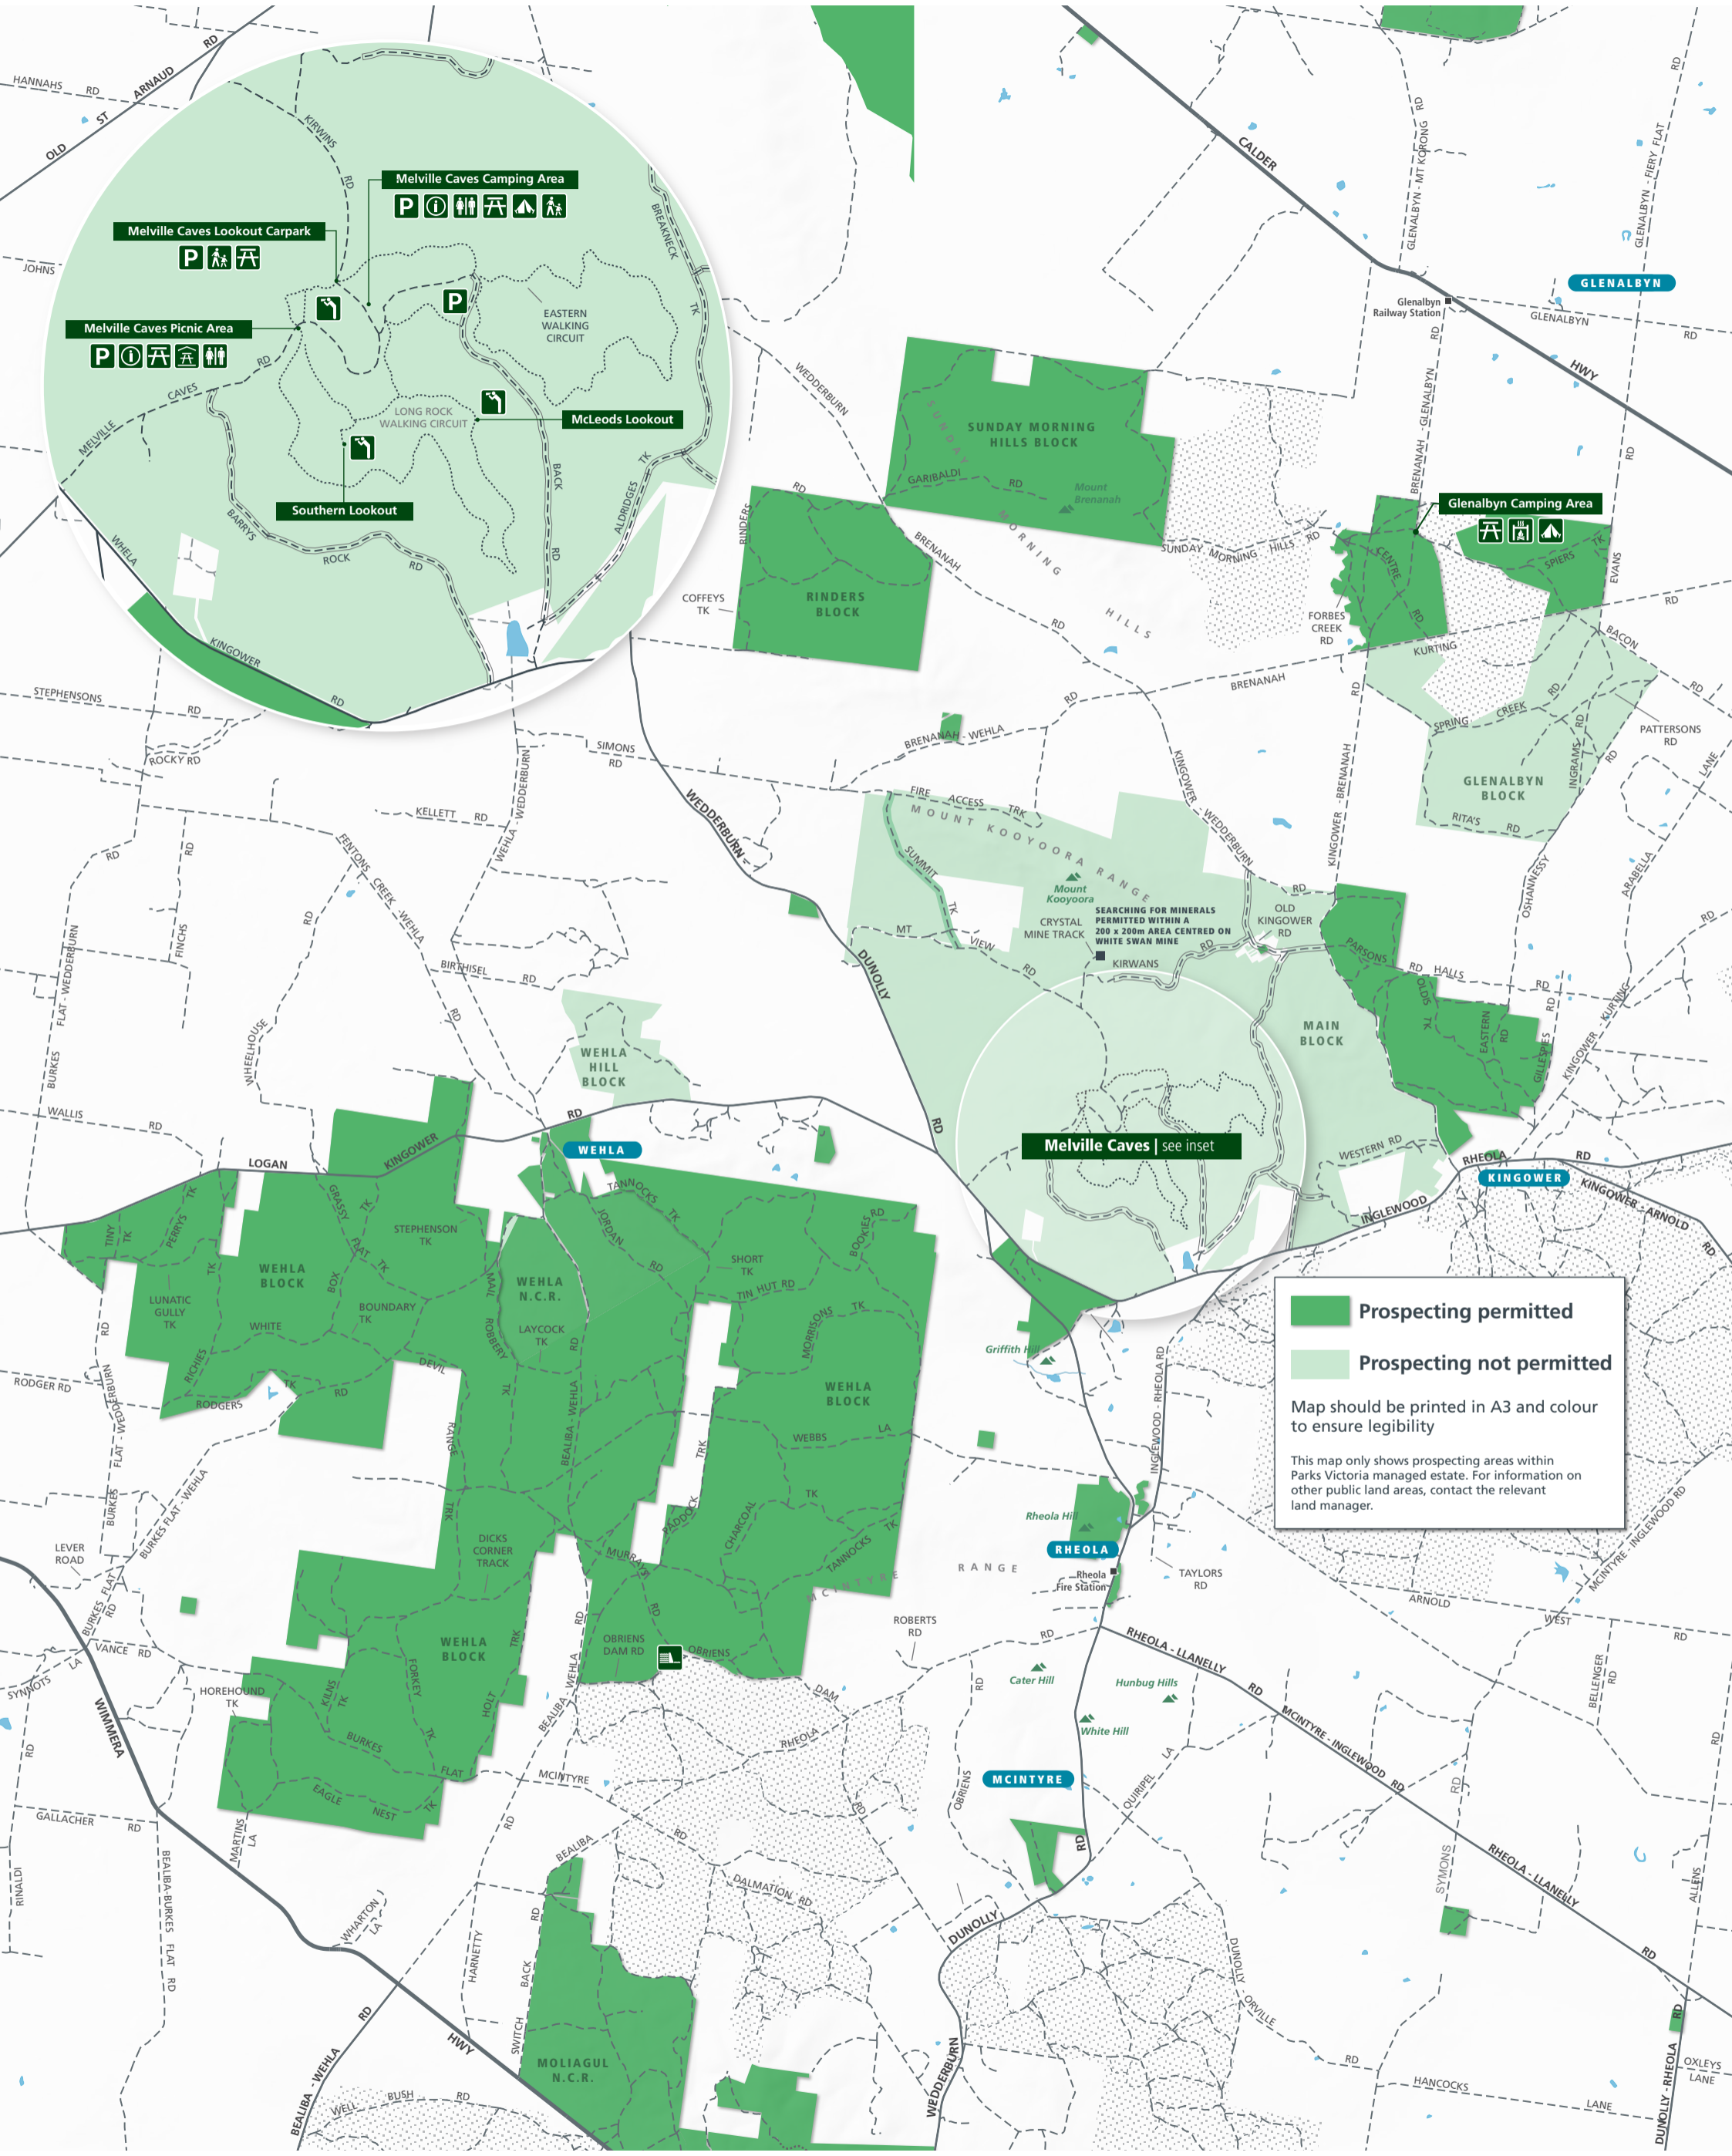

Kooyoora State Park Prospecting Guide

Prospecting permitted

Prospecting not permitted

Map should be printed in A3 and colour to ensure legibility

This map only shows prospecting areas within Parks Victoria managed estate. For information on other public land areas, contact the relevant land manager.

- Parking
- Information
- Toilets
- Shelter
- Table
- BBQ (Wood)
- Lookout
- Family Walk
- Camping
- Dam
- Hwy/Fwy
- Main road
- Sealed road
- Unsealed road
- Walking track
- Seasonal closure
- Management vehicles and walkers only - No prospecting
- State Forest (Note: Prospecting also permitted in State Forest surrounding Kooyoora State Park)
- Waterbody