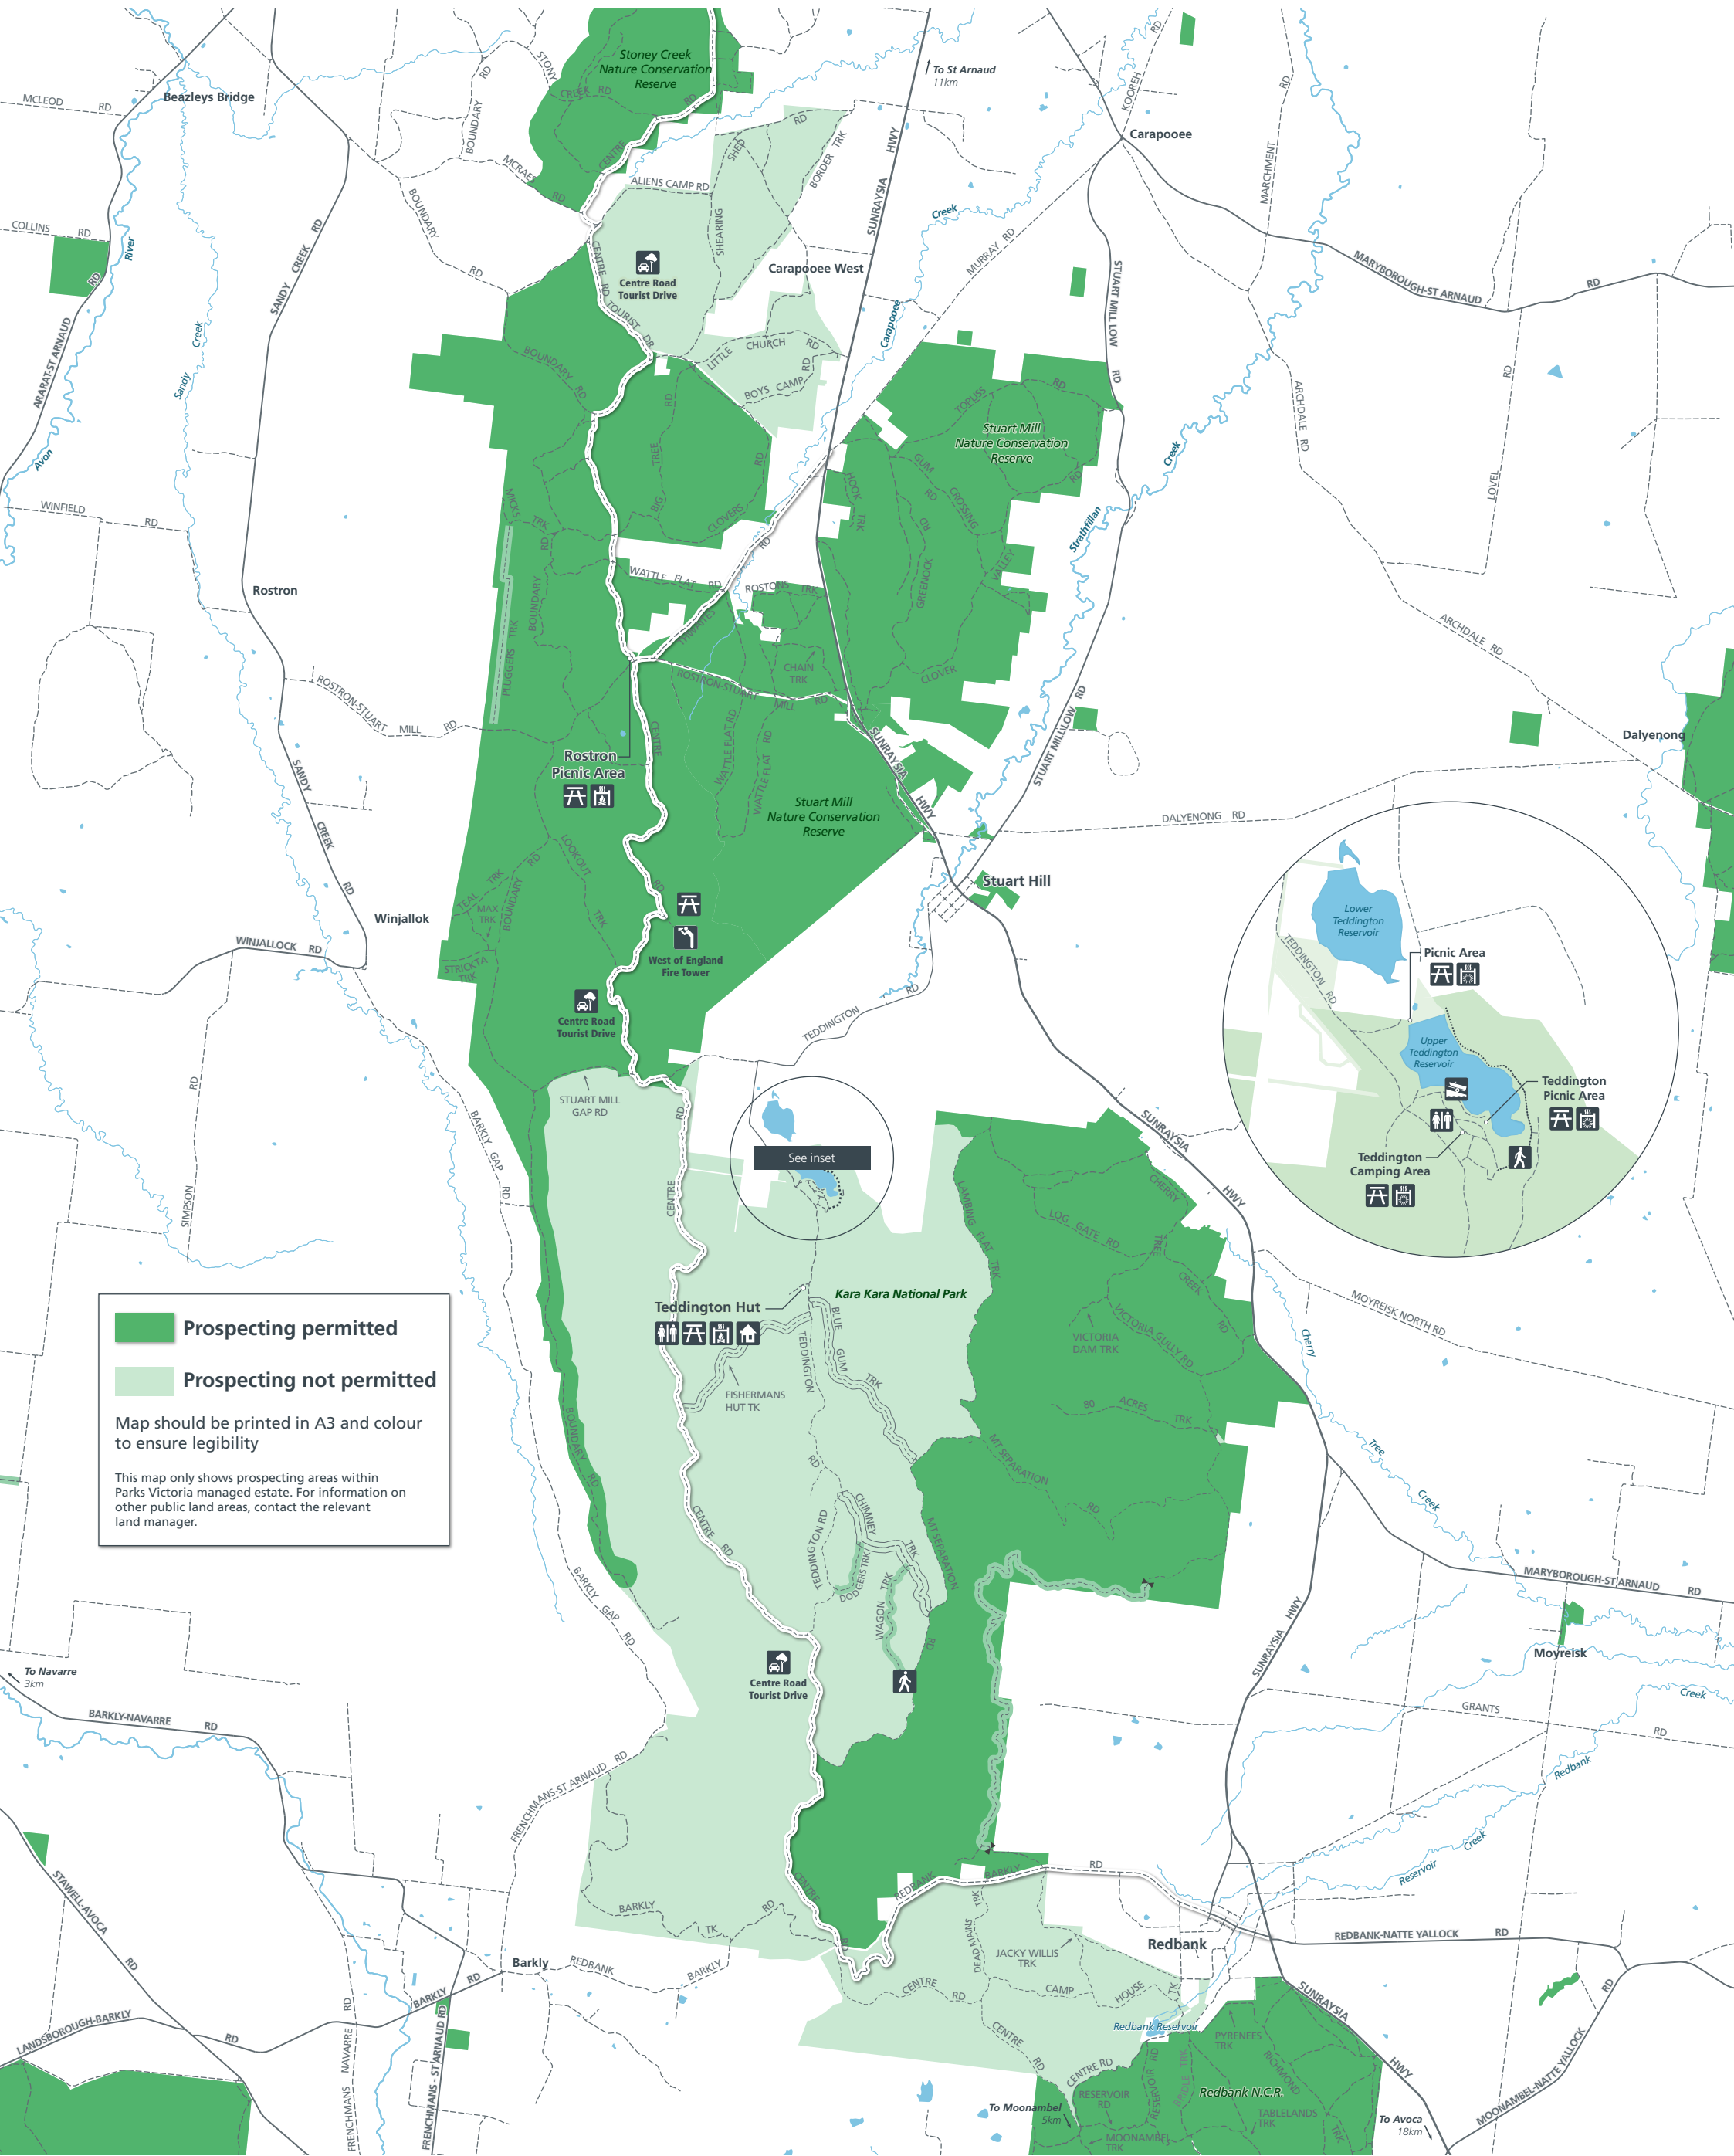

Kara Kara National Park Prospecting Guide

Prospecting permitted

Prospecting not permitted

Map should be printed in A3 and colour to ensure legibility

This map only shows prospecting areas within Parks Victoria managed estate. For information on other public land areas, contact the relevant land manager.

- | | | | | |
|--------------|---------------|-----------------|---|-----------|
| Parking | Electric BBQ | Freeway/Highway | Walking track | Waterbody |
| Toilets | Hut | Main road | Seasonal closure | Gate |
| Picnic table | Walking track | Sealed road | Centre Rd Tourist Drive | |
| Wood BBQ | Lookout | Unsealed road | Management vehicles and walkers only - No prospecting | |
| | | 4WD | | |

Data source acknowledgements: State Digital Mapbase, The State of Victoria and Department of Sustainability and Environment.

Cartography by Parks Victoria July 2014
For mobile App search for Avenza PDF Maps