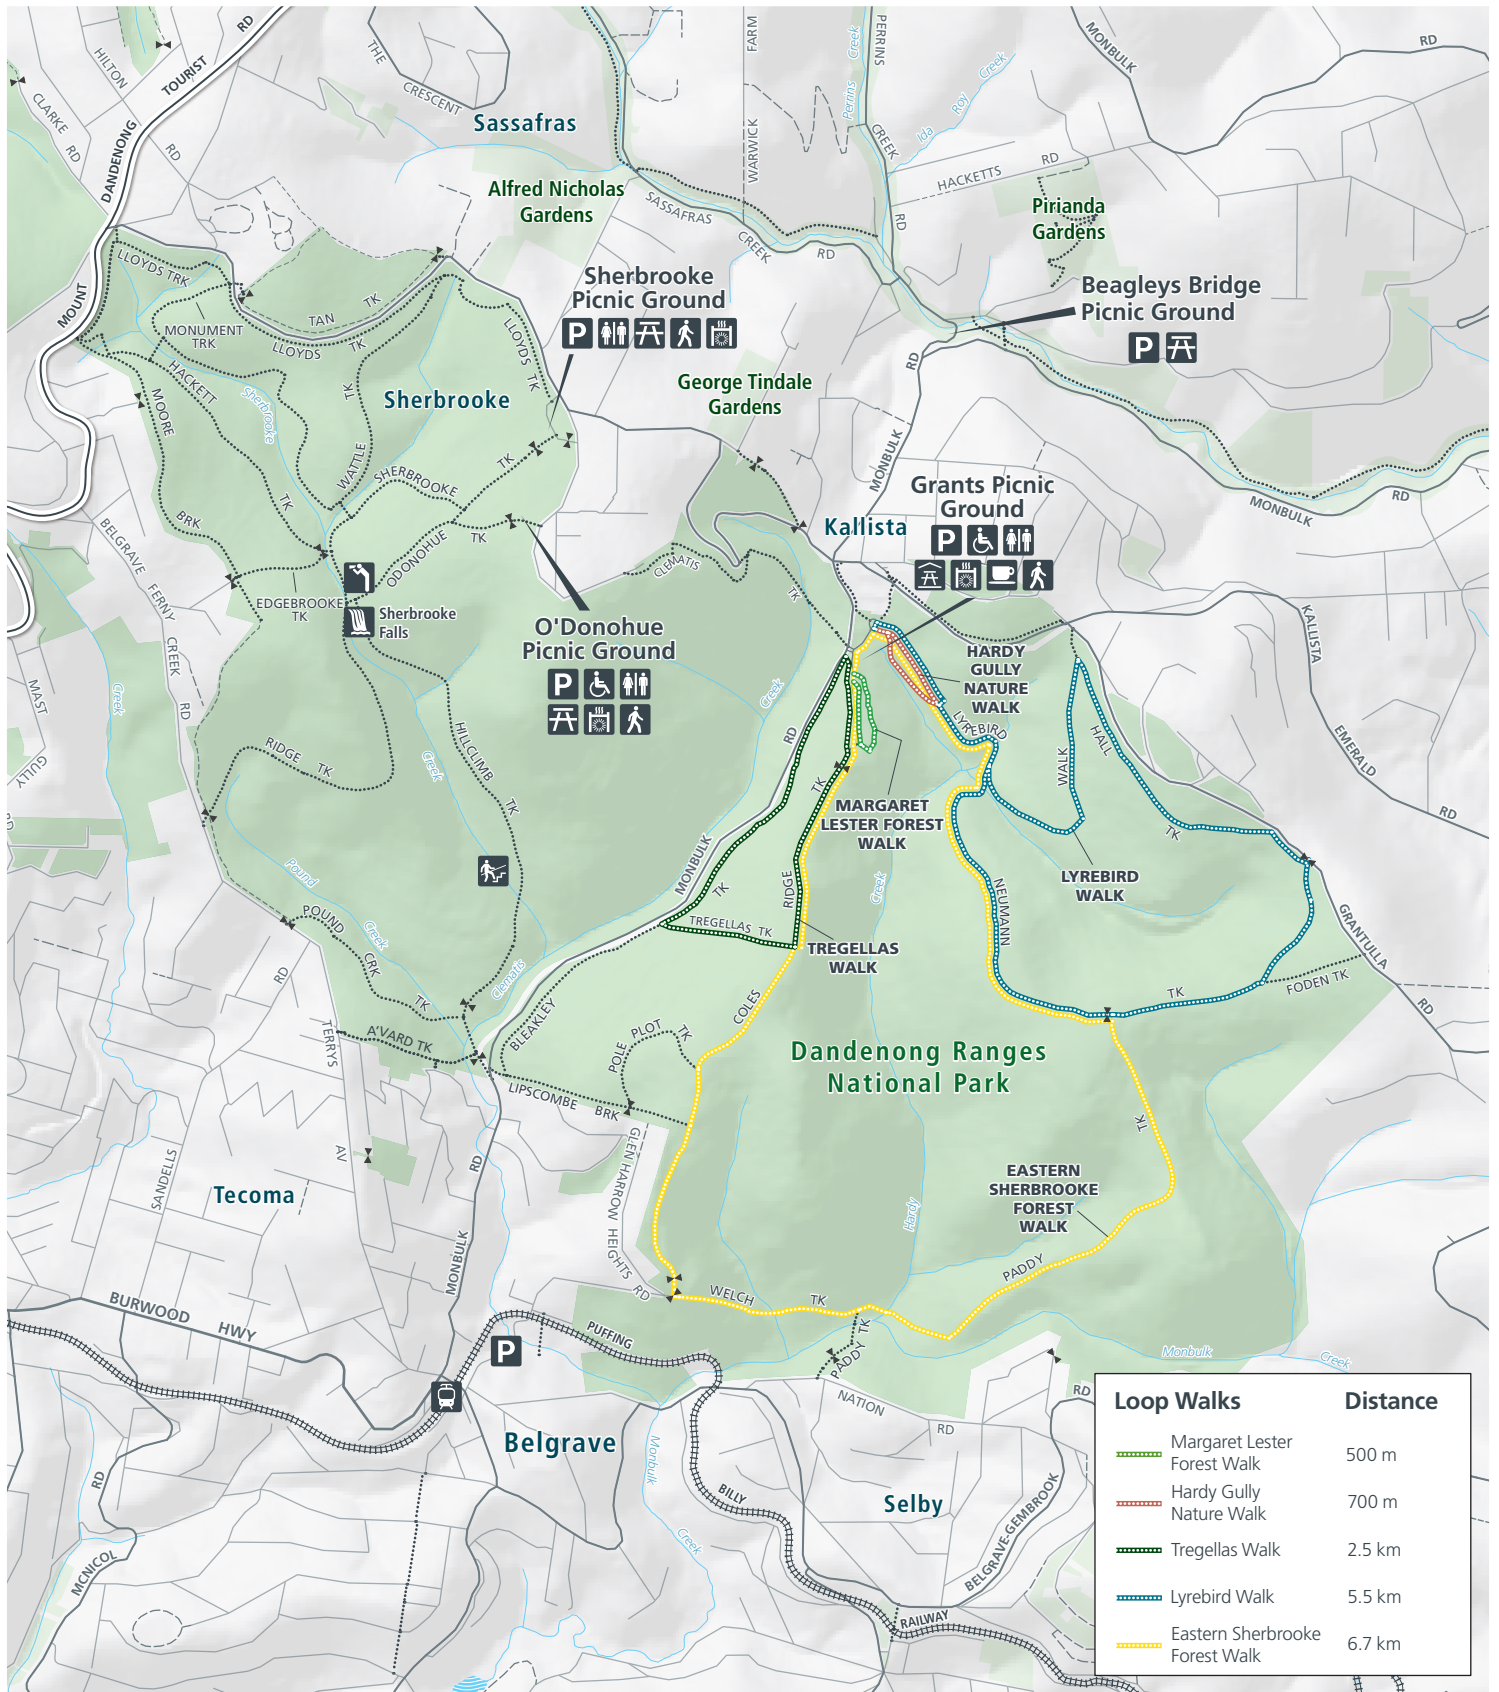

Dandenong Ranges National Park

Sherbrooke Area

Parking	Kiosk	Waterfall	Fwy/Hwy	Walking track
Toilets	Electric barbecue	Belgrave Railway Station	Main road	Tourist Road
Disabled access	Lookout	Gate	Sealed road	Unsealed road
Picnic table	Trail	Dandenong Ranges National Park	4WD	
Sheltered area	Steps	Other park/reserve		