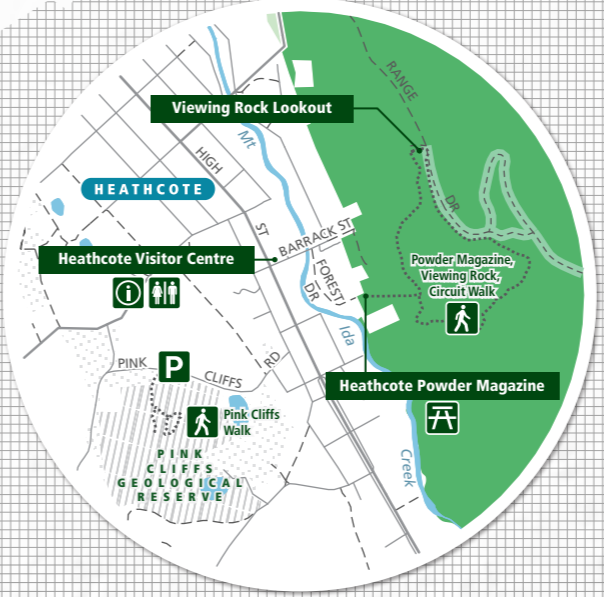

# Heathcote-Graytown National Park Prospecting Areas

**Prospecting permitted** (Dark Green)

**Prospecting not permitted** (Light Green)

Map should be printed in A3 and colour to ensure legibility

This map only shows prospecting areas within Parks Victoria managed estate. For information on other public land areas, contact the relevant land manager.

- Information
- Toilets
- Picnic table
- Picnic shelter
- Fireplace
- Lookout
- Camping
- Walking track
- Caravan
- Highway
- Main road
- Sealed road
- Unsealed road
- 4wd track
- Walking track
- Management vehicles and walkers only - No prospecting
- Reference area (no access)
- Military area (no public access)
- State Forest
- Waterbody
- Other Parks Victoria land