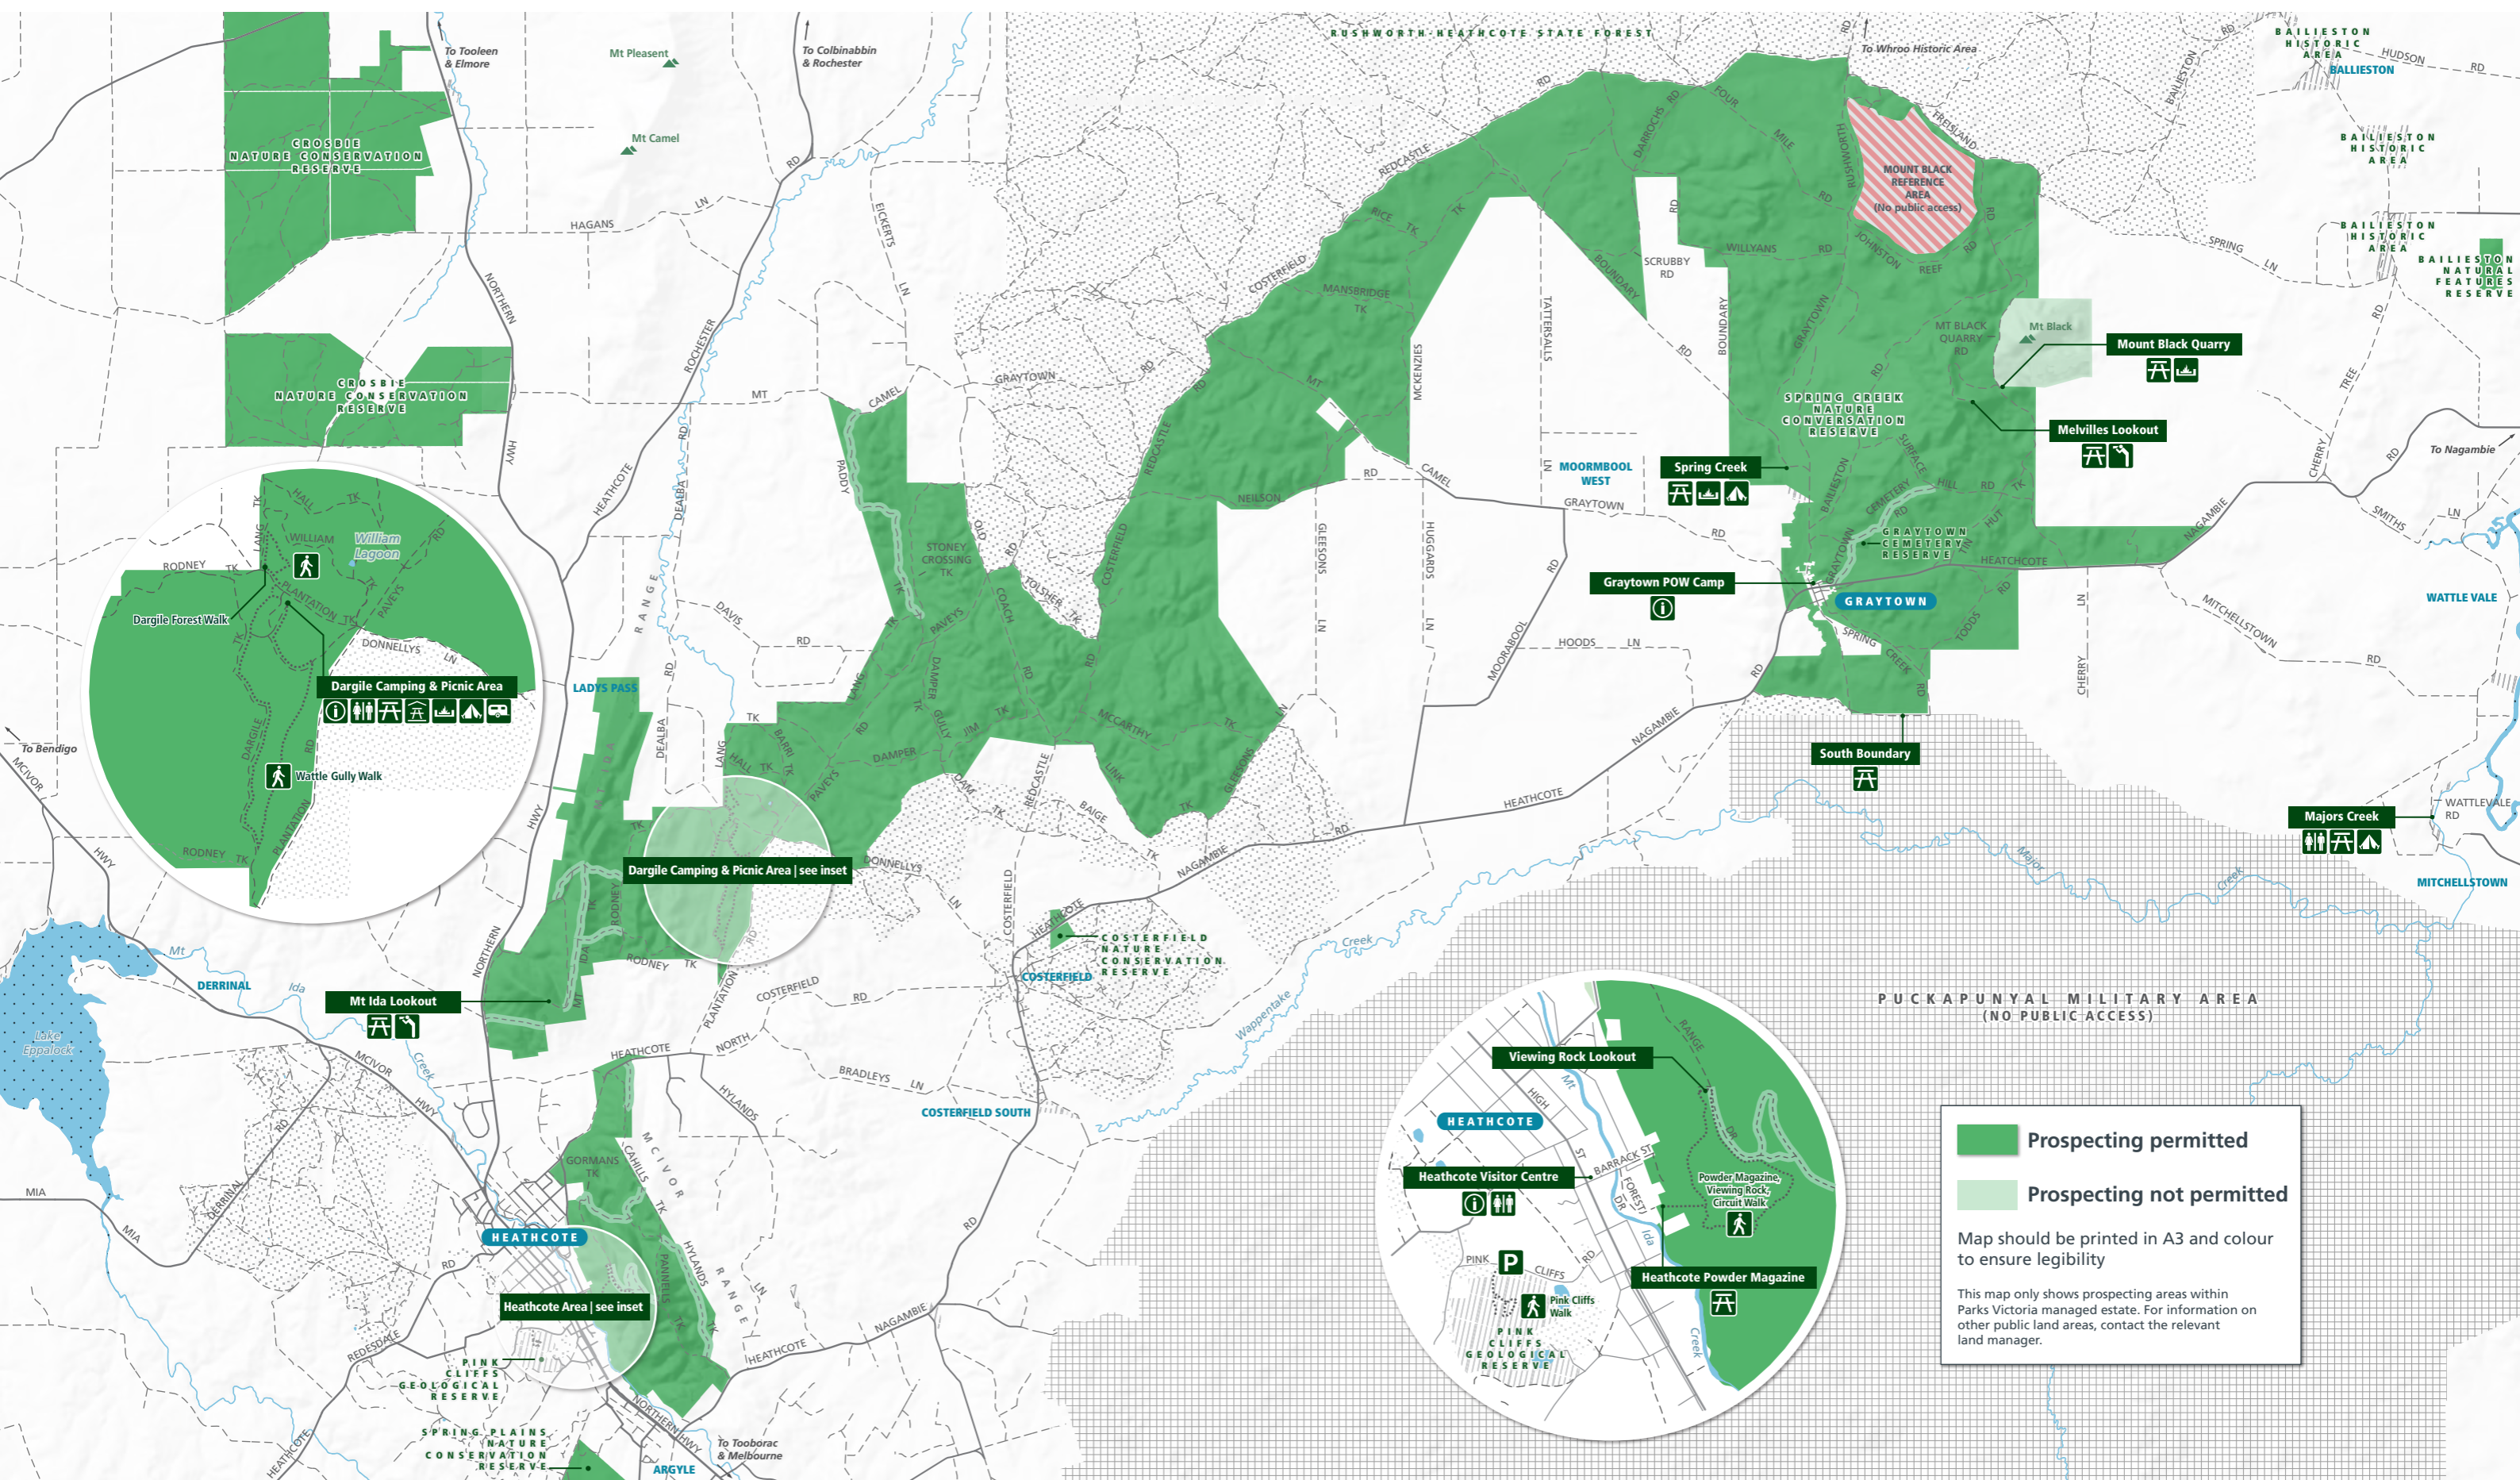

# Heathcote-Graytown National Park Prospecting Areas

**Prospecting permitted** (Dark Green)

**Prospecting not permitted** (Light Green)

Map should be printed in A3 and colour to ensure legibility

This map only shows prospecting areas within Parks Victoria managed estate. For information on other public land areas, contact the relevant land manager.

- Information
- Toilets
- Picnic table
- Picnic shelter
- Fireplace
- Lookout
- Camping
- Walking track
- Caravan
- Highway
- Main road
- Sealed road
- Unsealed road
- 4wd track
- Walking track
- Management vehicles and walkers only - No prospecting
- Reference area (no access)
- Military area (no public access)
- State Forest
- Waterbody
- Other Parks Victoria land