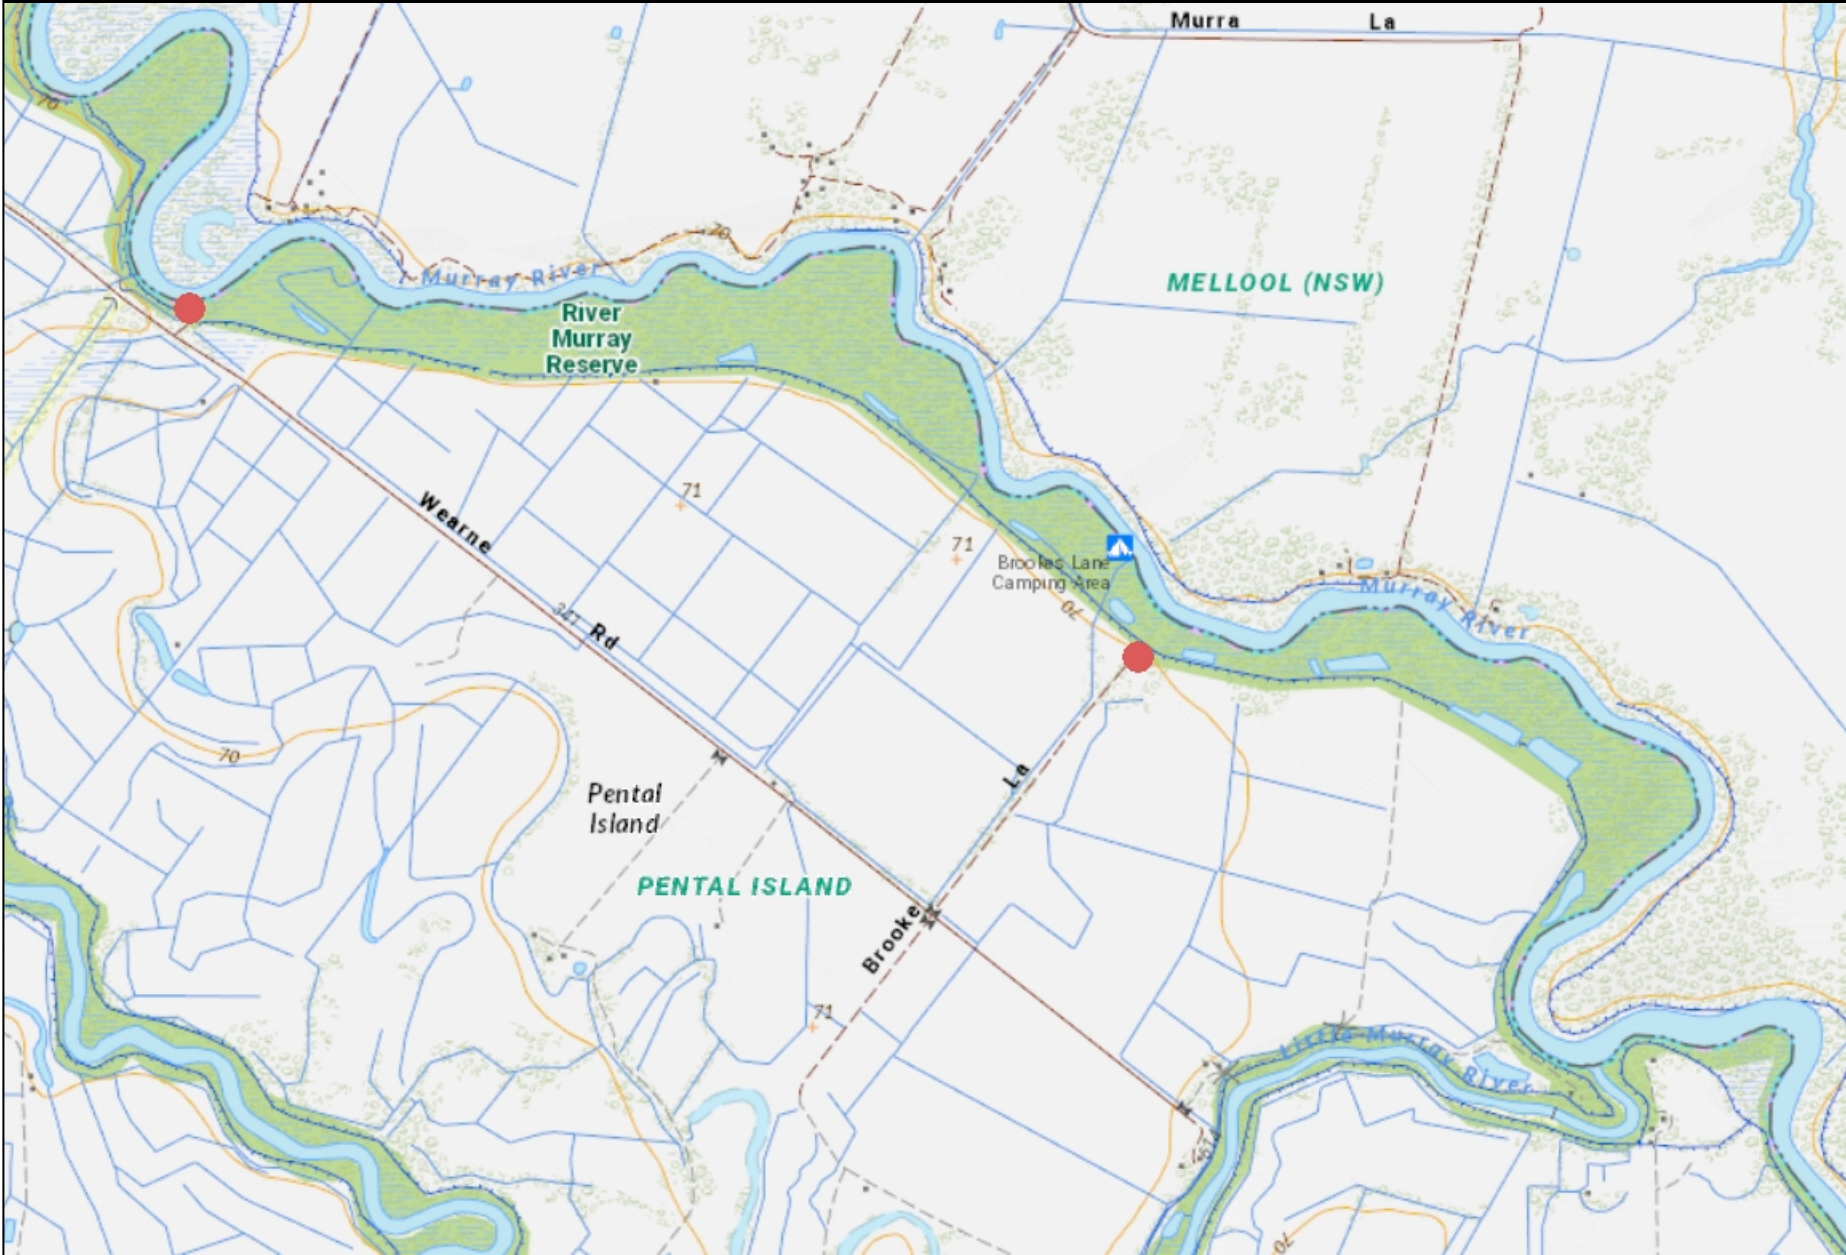

# Brooke Lane

Legend

Disclaimer: This map is a snapshot generated from Victorian Government data. This material may be of assistance to you but the State of Victoria does not guarantee that the publication is without flaw of any kind or is wholly appropriate for your particular purposes and therefore disclaims all liability for error, loss or damage which may arise from reliance upon it. All persons accessing this information should make appropriate enquiries to assess the currency of the data.