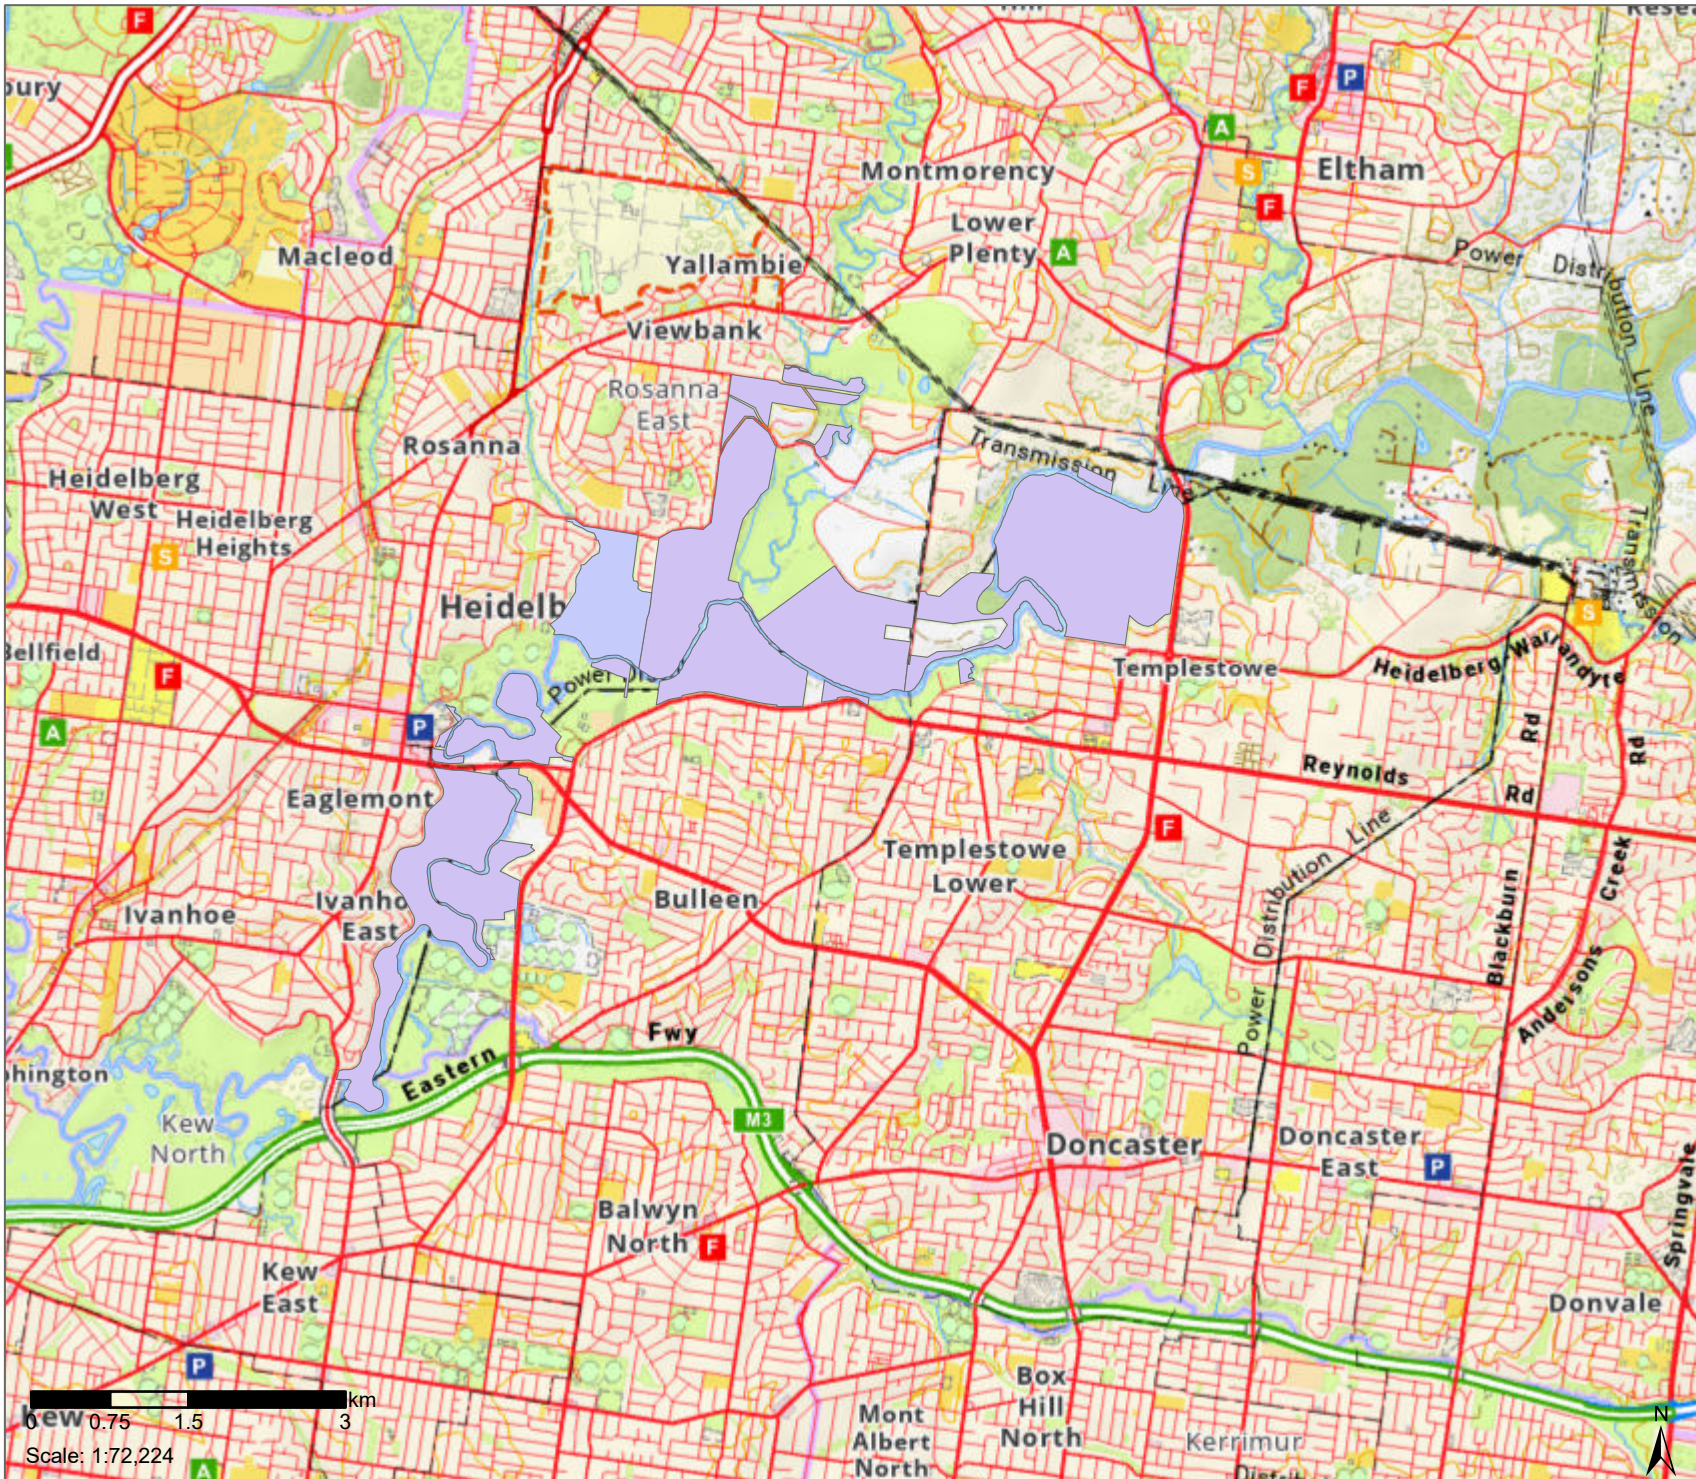

Yarra Valley Parkland Deer Control Zones

- Legend
- banyule flats
 - YarraValleyParklands control Zones shp - YarraValleyParklandsZones

Produced on: 20/03/2026
 Coordinate System: WGS 1984 Web Mercator Auxiliary Sphere
 Projection: Mercator Auxiliary Sphere
 Disclaimer: Parks Victoria does not guarantee that this data is without flaw of any kind and therefore disclaims all liability which may raise from you relying on this information.
 Credits :