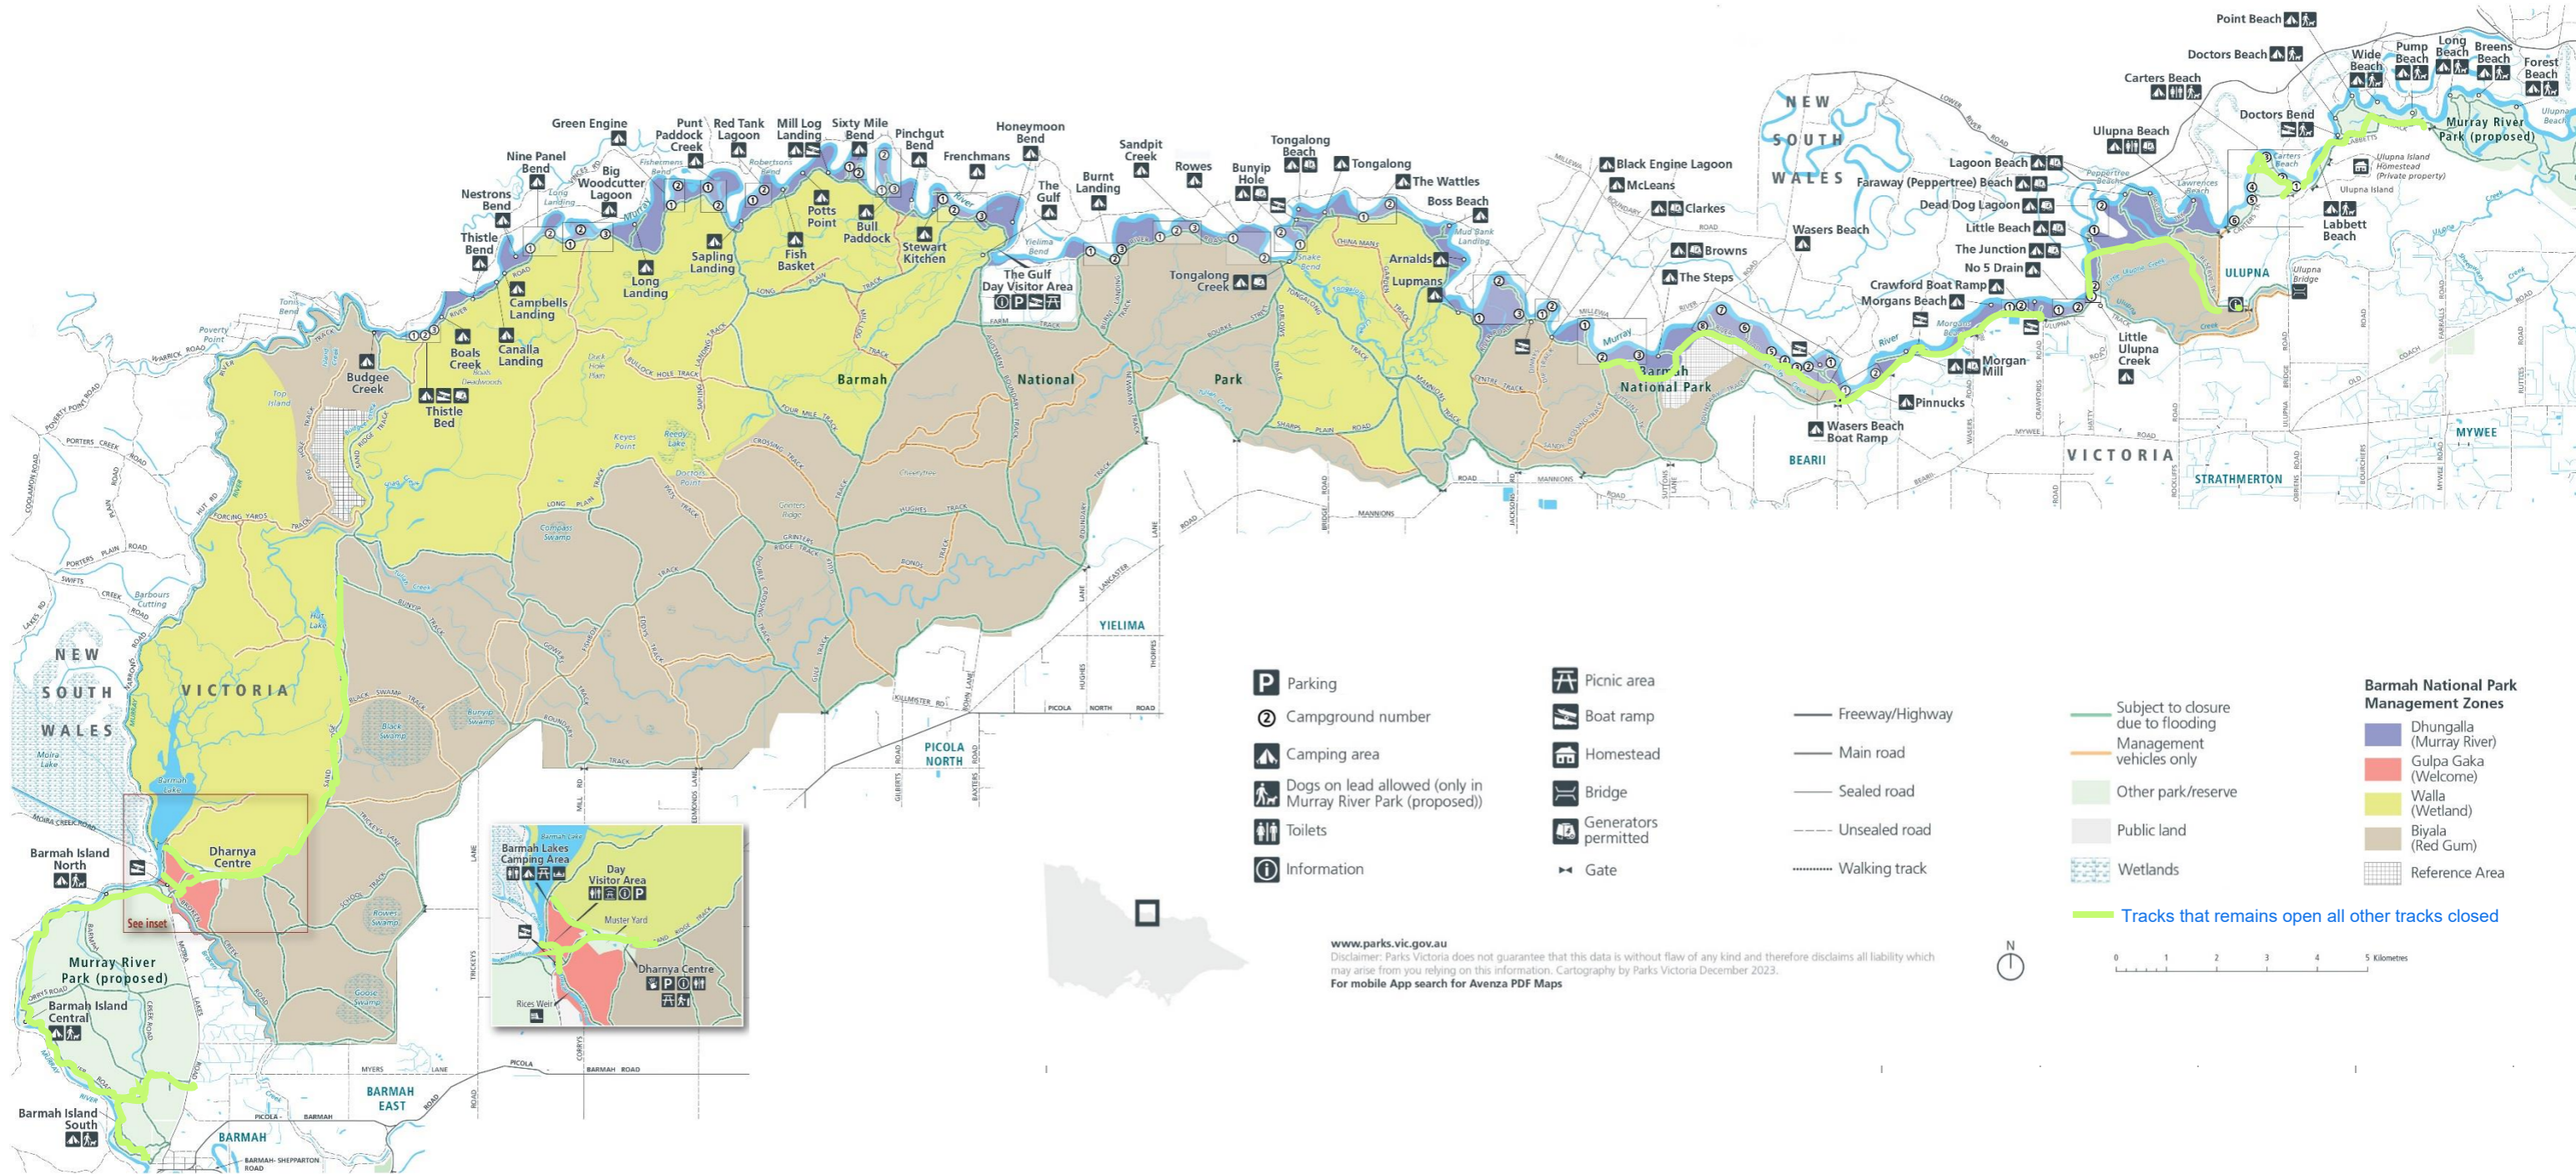

# Barmah National Park

Download the Barmah National Park visitor guide from the park webpage.

Download free geo-referenced maps for Barmah National Park. The three Avenza maps use your phone's GPS location service to show where you are in the park and which Barmah management zone you are in.