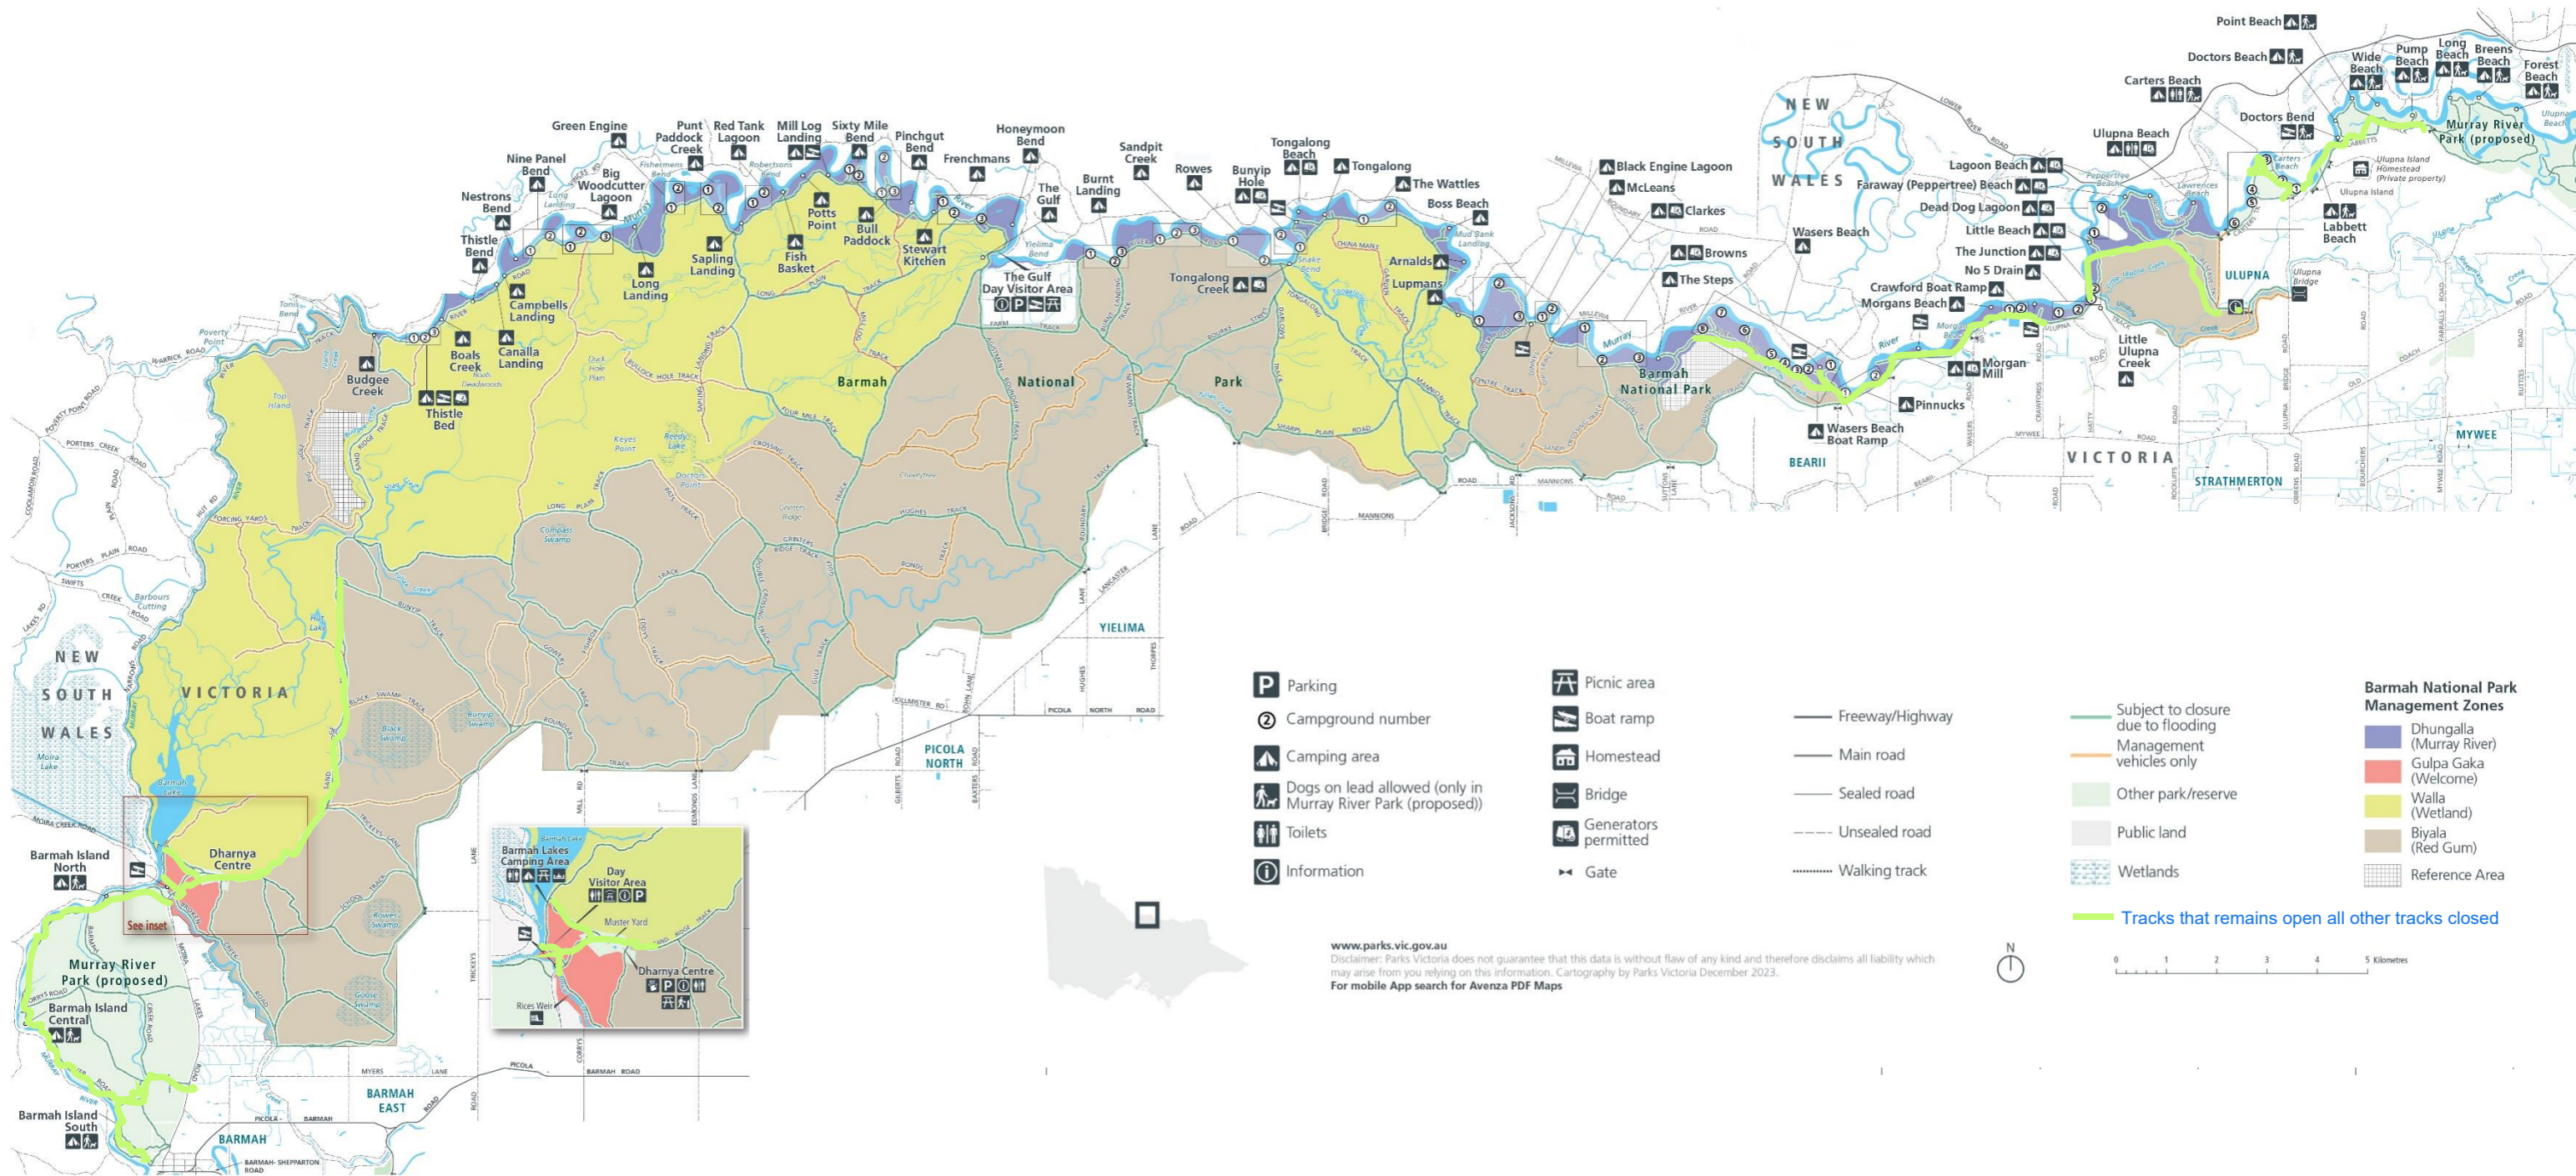

Barmah National Park

Download the Barmah National Park visitor guide from the park webpage.

Download free geo-referenced maps for Barmah National Park. The three Avenza maps use your phone's GPS location service to show where you are in the park and which Barmah management zone you are in.