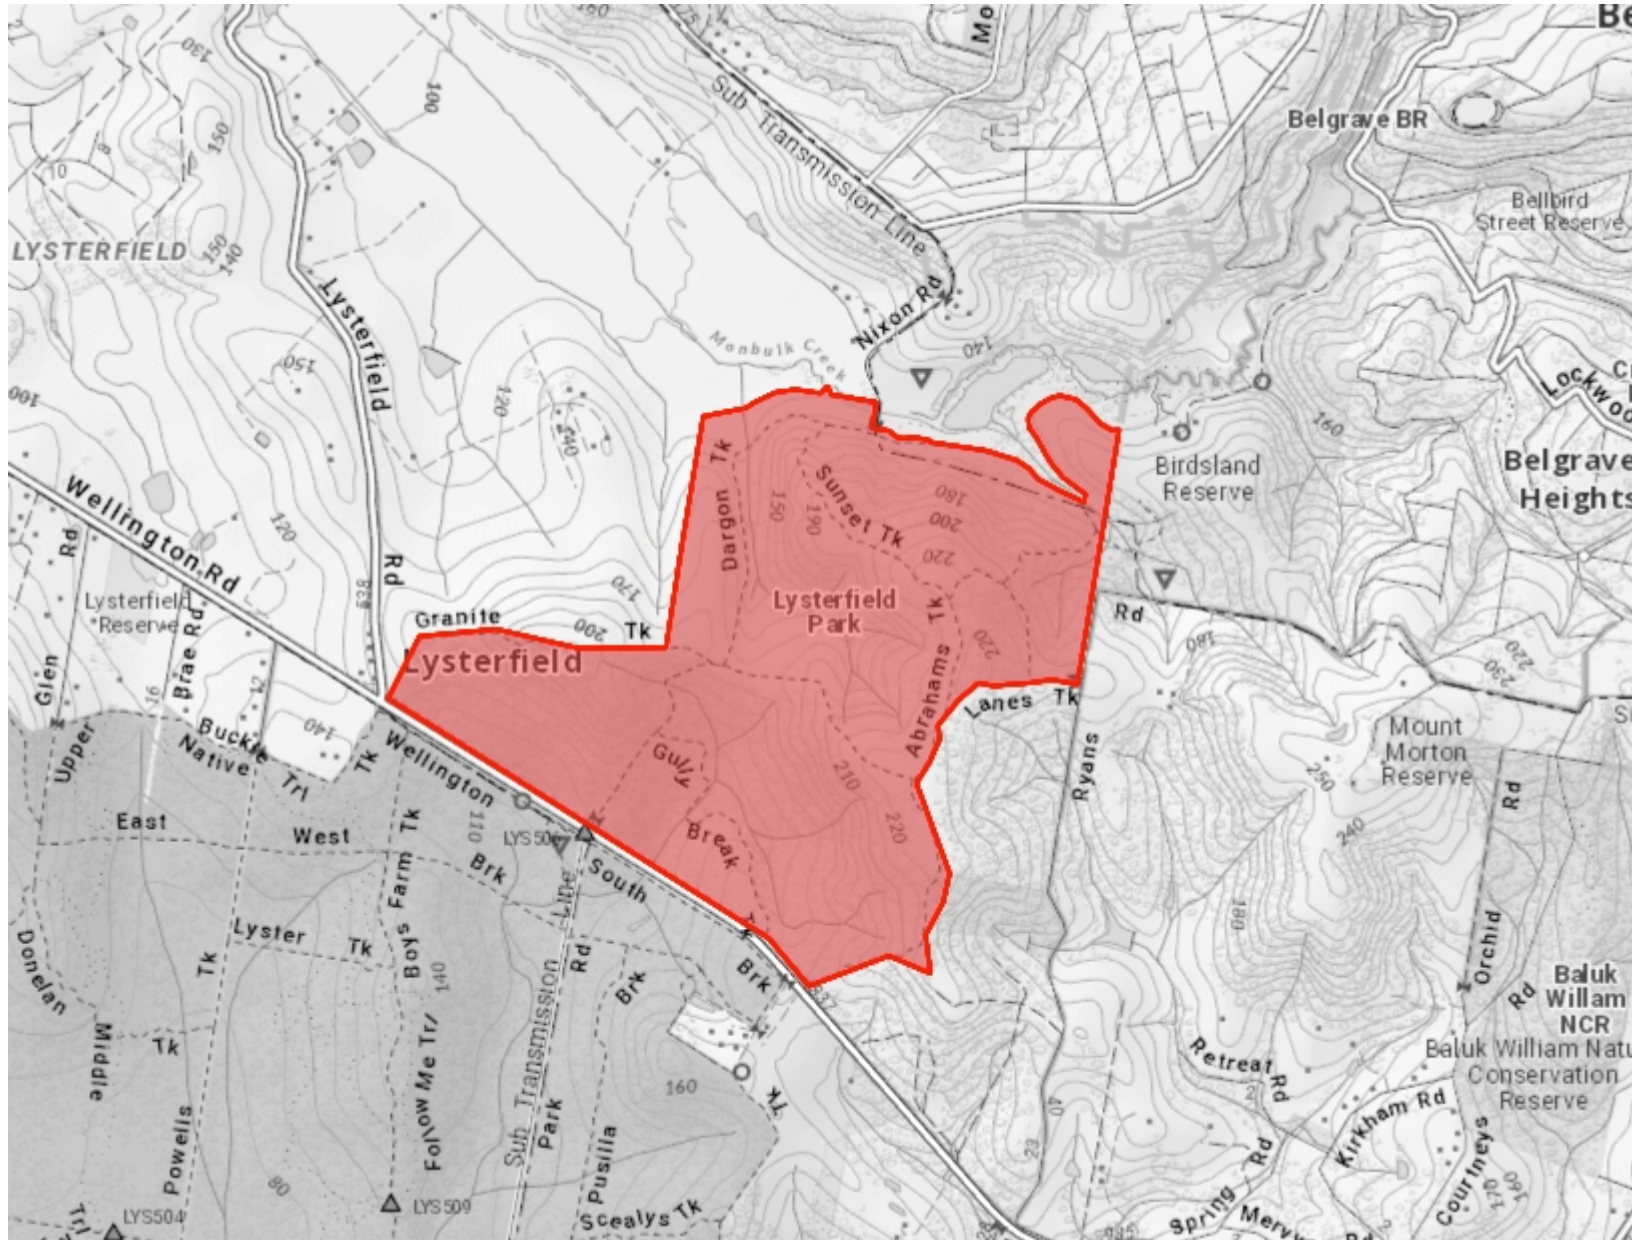

PV - Lysterfield Deer Control Program

Legend

Disclaimer: This map is a snapshot from Victorian Government data. This material may be of assistance to you but the State of Victoria does not guarantee it is without flaw of any kind or is wholly appropriate for your particular purpose and therefore disclaims all liability for error, loss or damage which may arise from reliance upon it. All persons accessing this information should make the appropriate enquiries to access the currency of data. © The State of Victoria, Department of Environment, Land, Water and Planning

0 1.0 km

1 : 25,000

Created on 29/07/22

Environment,
Land, Water
and Planning