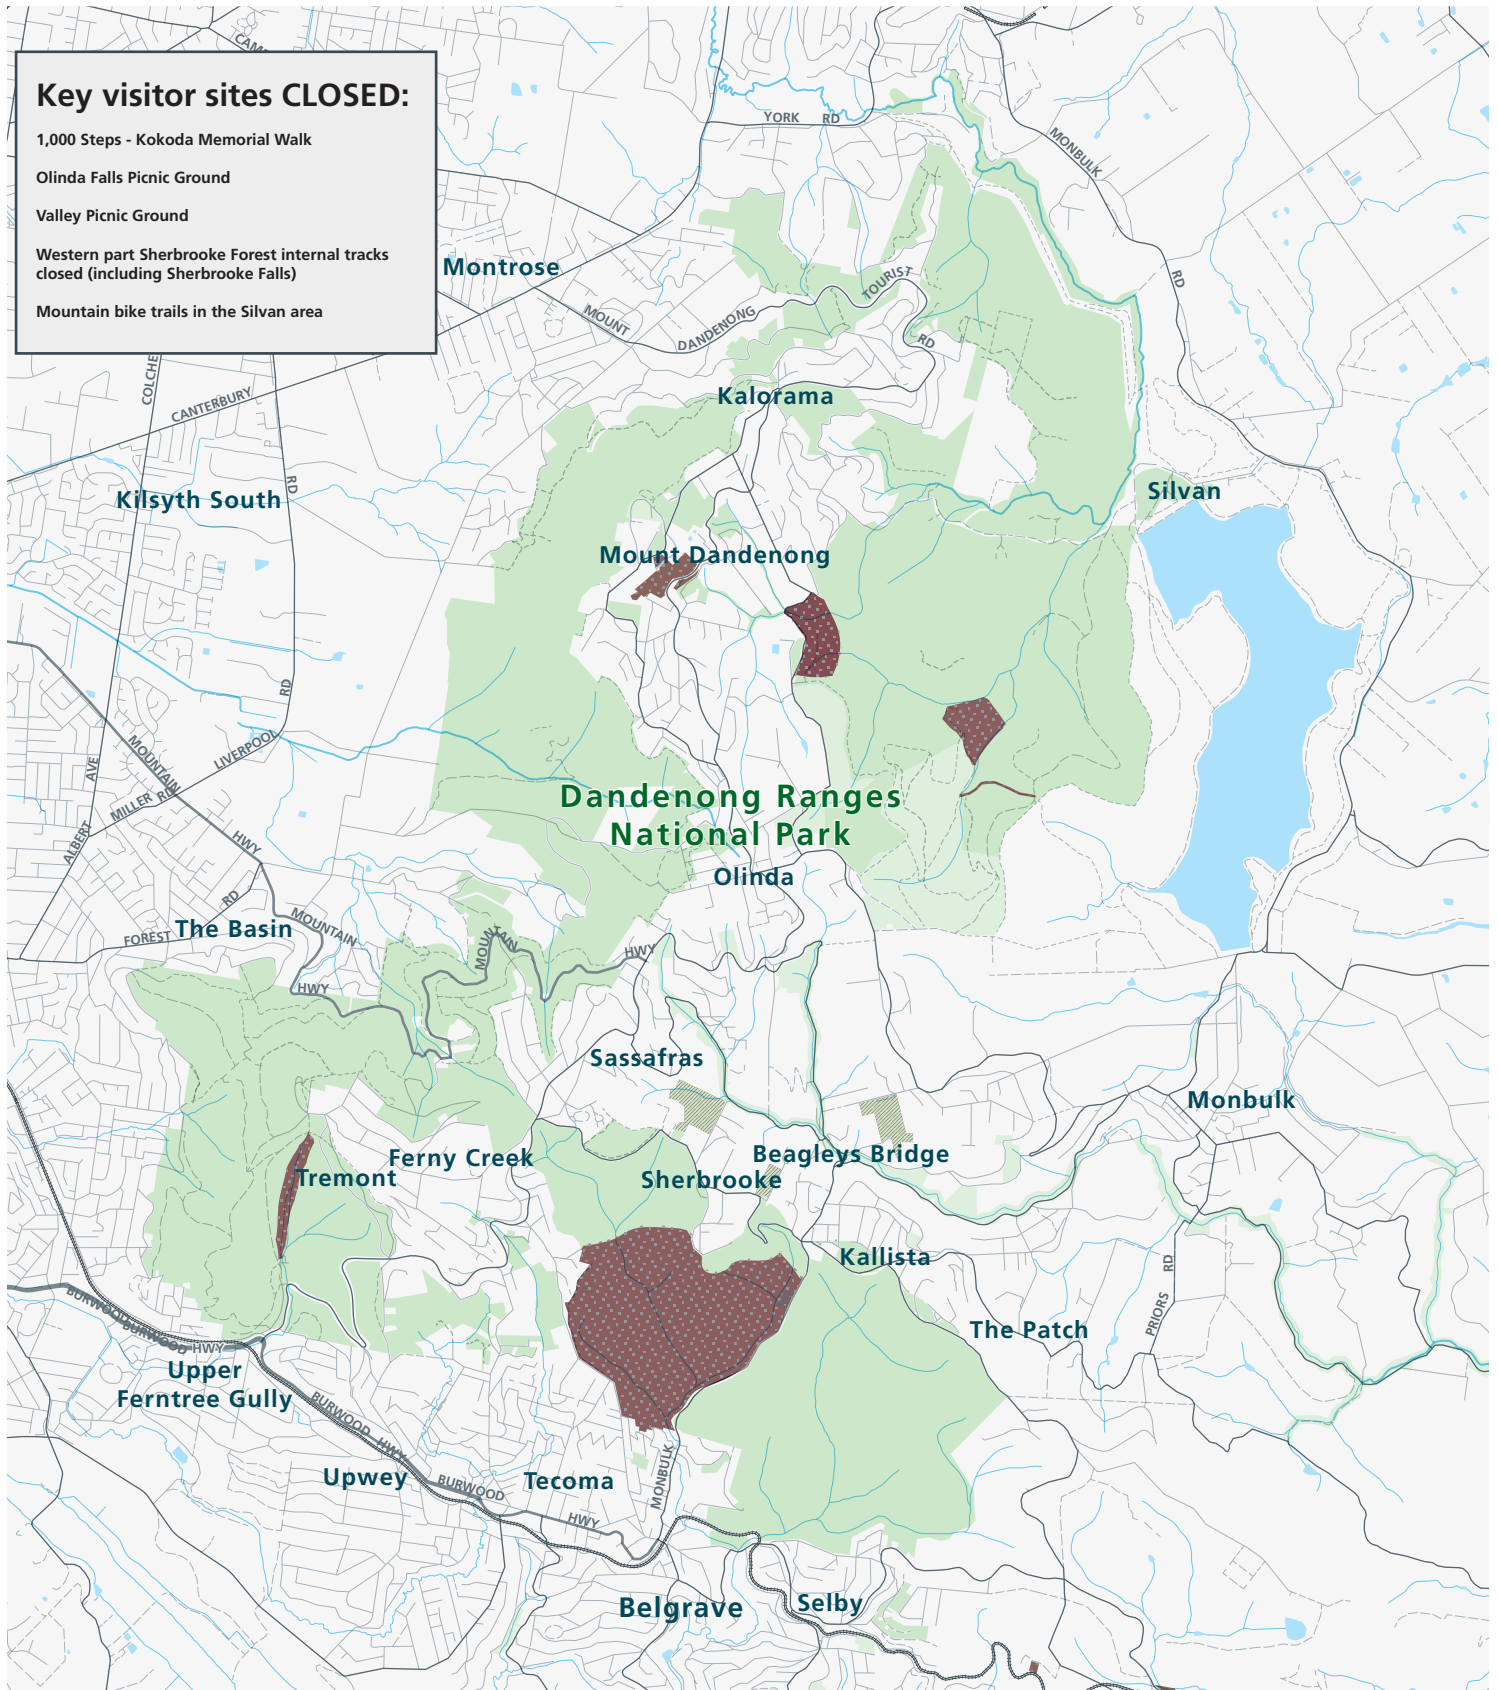

Dandenong Ranges National Park and Gardens

Storm Recovery Closure Map - 22 October 2021

-  Park Area OPEN
-  Park Area CLOSED