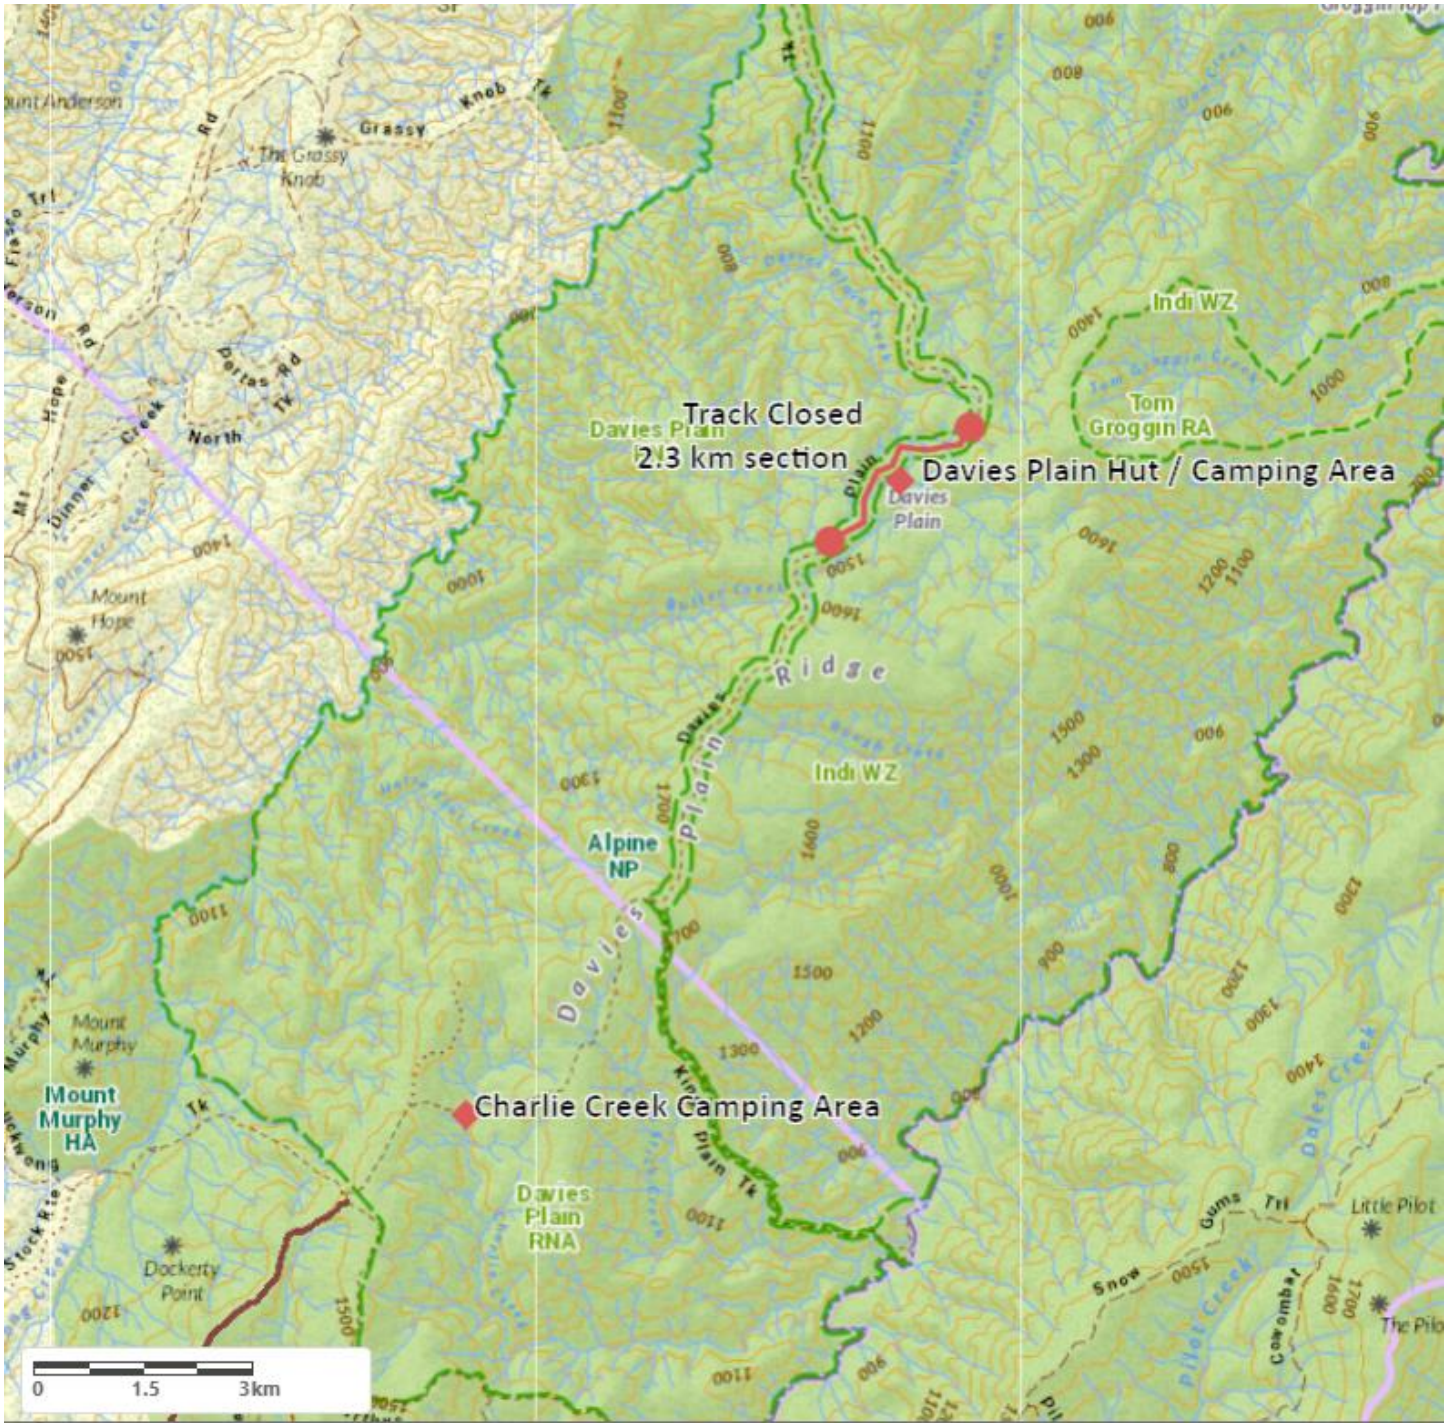

Flood damaged track section currently closed to all vehicles – Davies Plain Track & Davies Plain Hut Camping Area

OFFICIAL