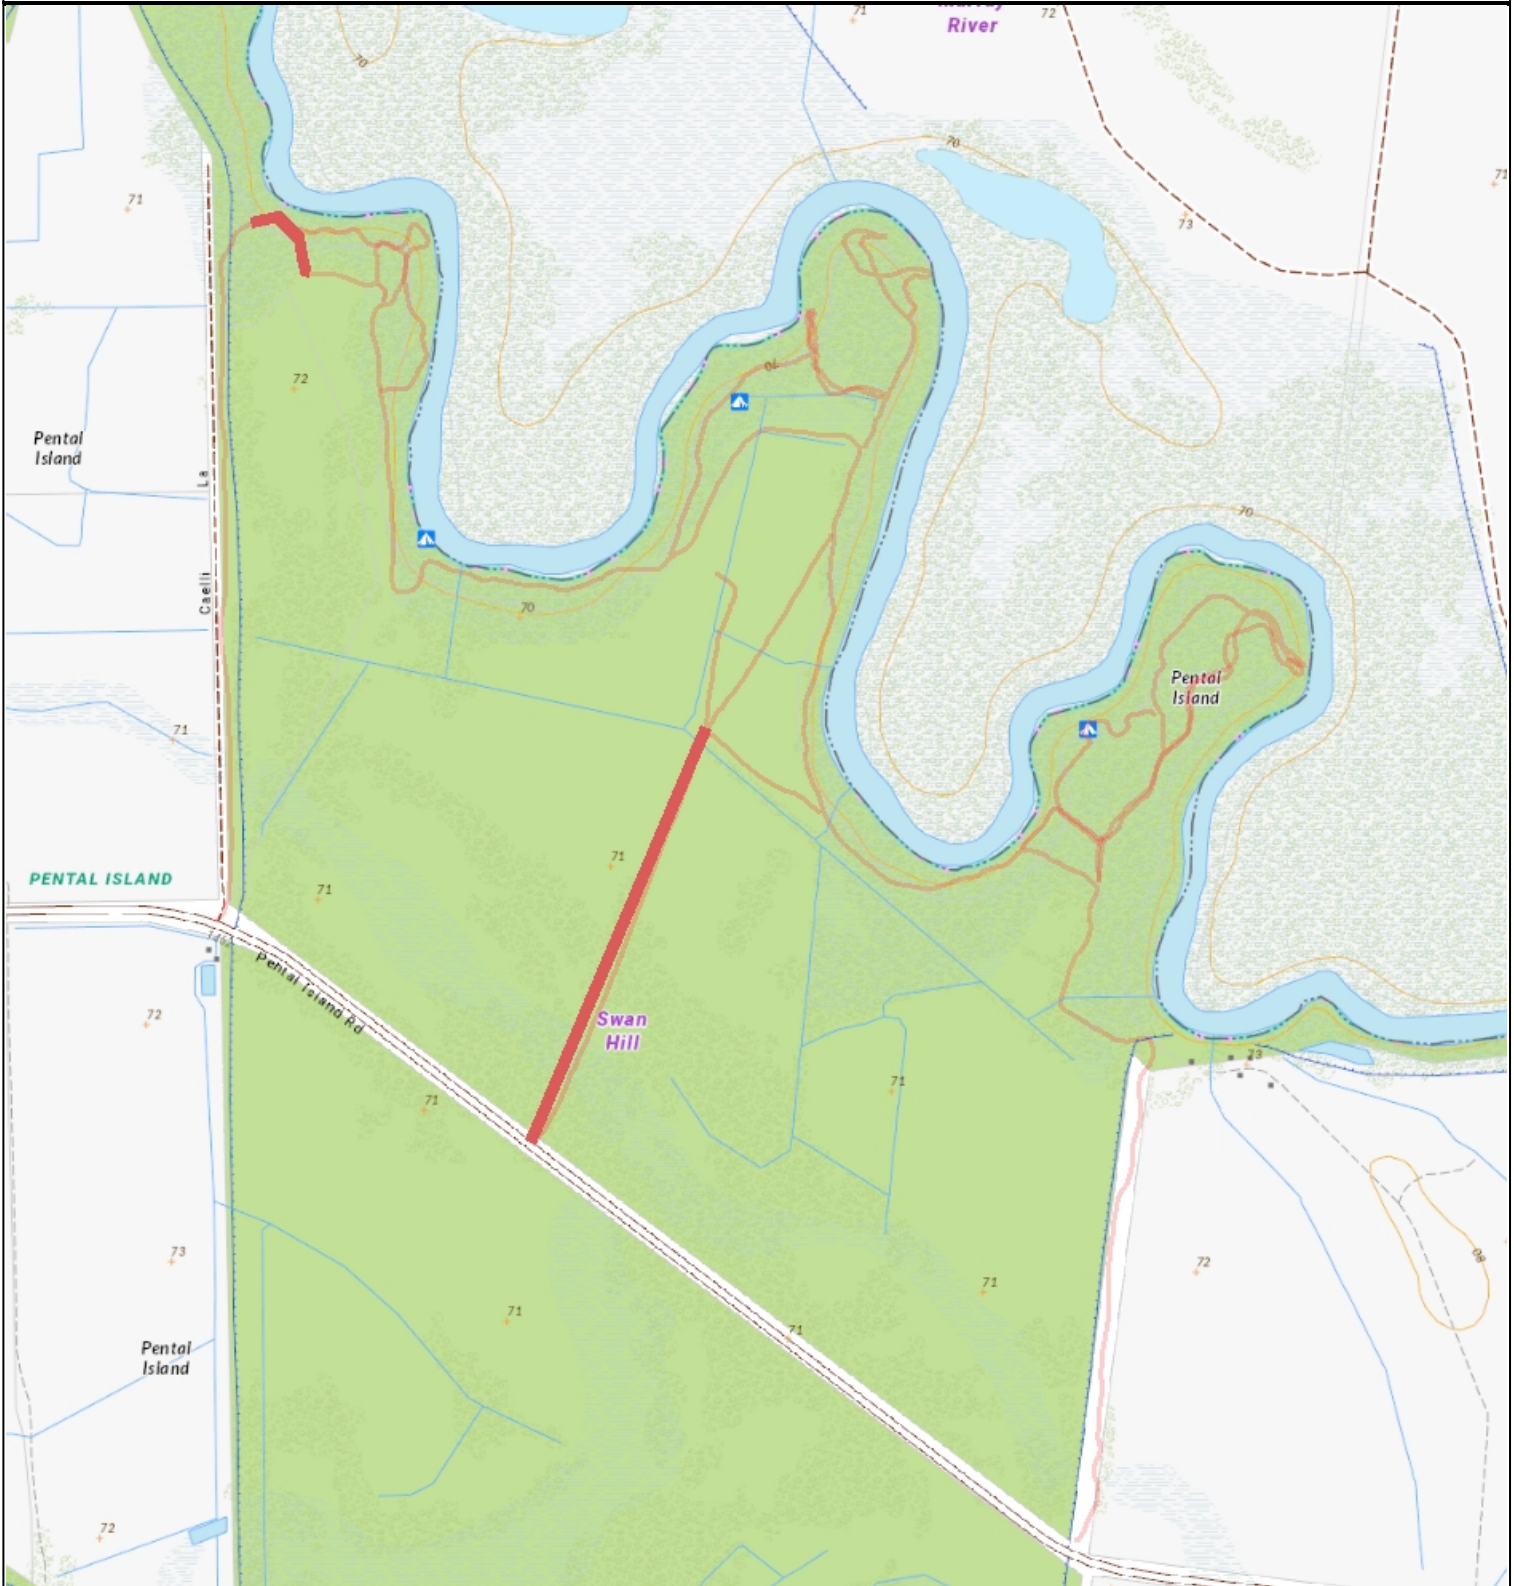

# Floodway road closures

## Legend

-  floodwaynorth (1)
-  floodwaynorth (0)
-  floodwaynorth

Disclaimer: This map is a snapshot generated from Victorian Government data. This material may be of assistance to you but the State of Victoria does not guarantee that the publication is without flaw of any kind or is wholly appropriate for your particular purposes and therefore disclaims all liability for error, loss or damage which may arise from reliance upon it. All persons accessing this information should make appropriate enquiries to assess the currency of the data.

Produced on: Friday, 30 June 2023