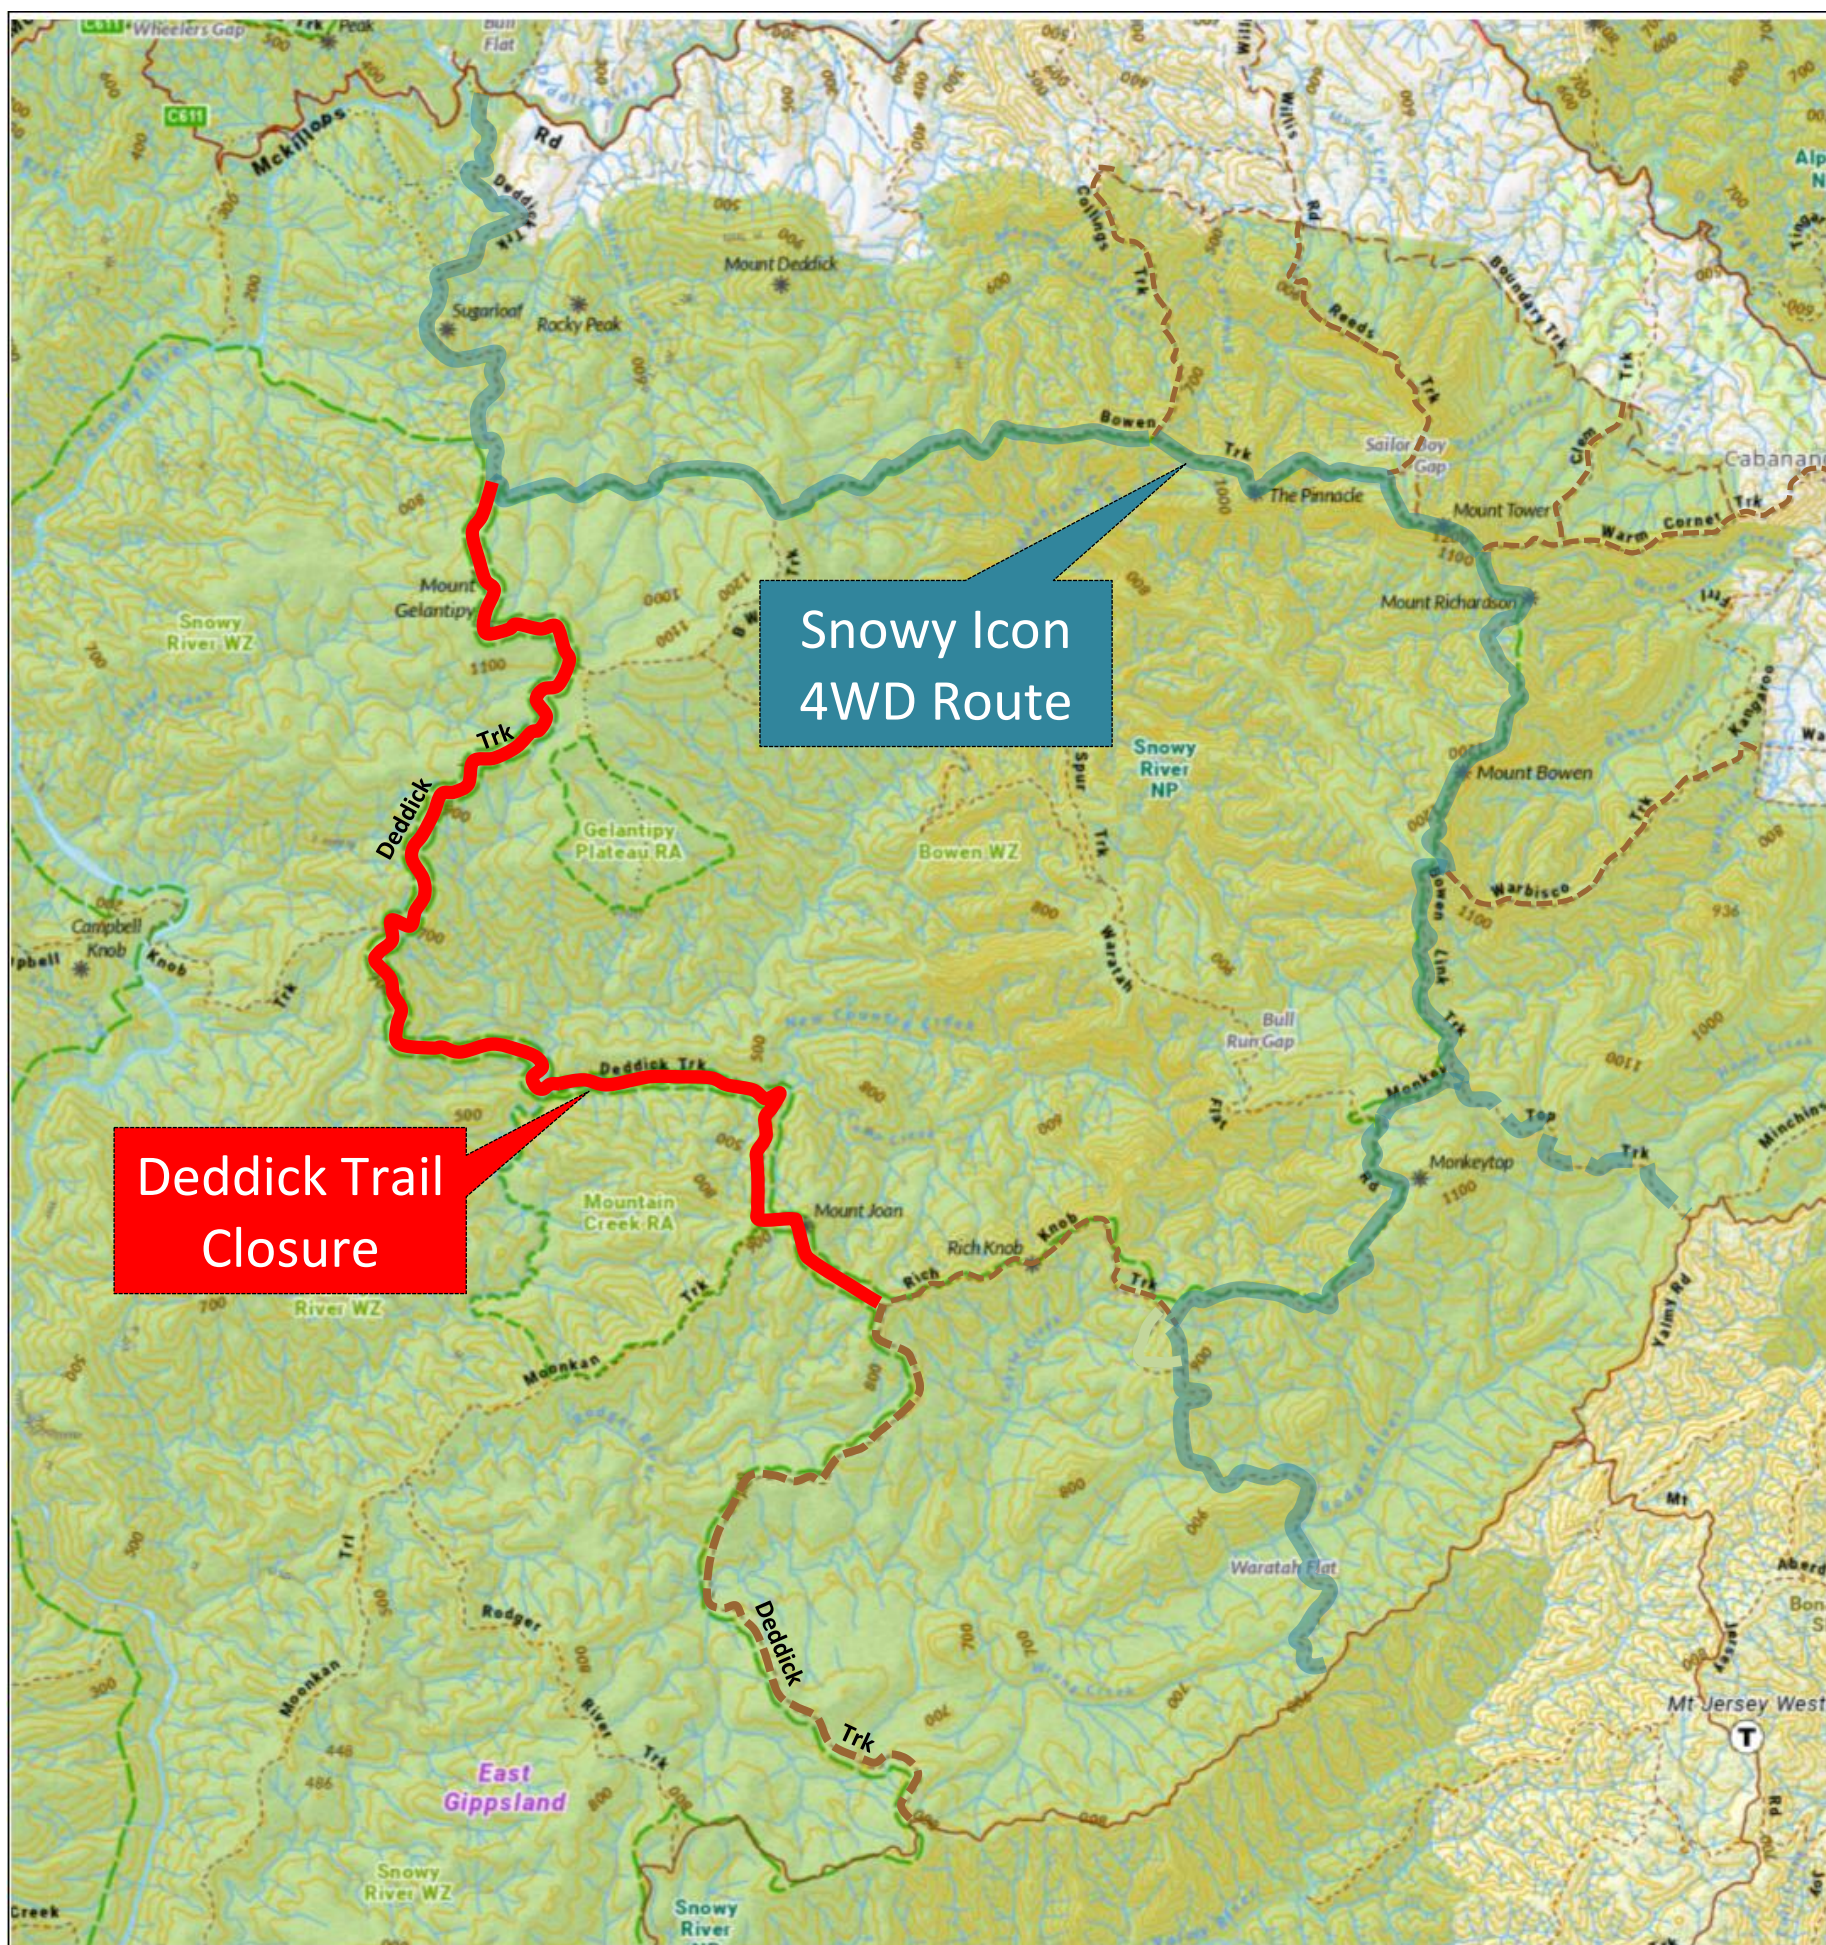

Information

Mt Joan Staircase closed due to dangerous track condition

The section of the Deddick Trail known as the **Mt Joan Staircase** is in a very poor condition and unsafe to drive.

Deddick Trail is closed between Rich Knob Track and Bowen Track for public safety.

Information

Information

Snowy Icon 4WD Route Altered Track Condition

Sections of the Snowy Icon 4WD route, are in poor condition due to storm damage.

The current overall difficulty level for these tracks is **DOUBLE BLACK.**

The Snowy Icon 4WD route will be very difficult in dry weather and should only be attempted by experienced drivers travelling in groups with high clearance, dual range 4WDs carrying recovery equipment.