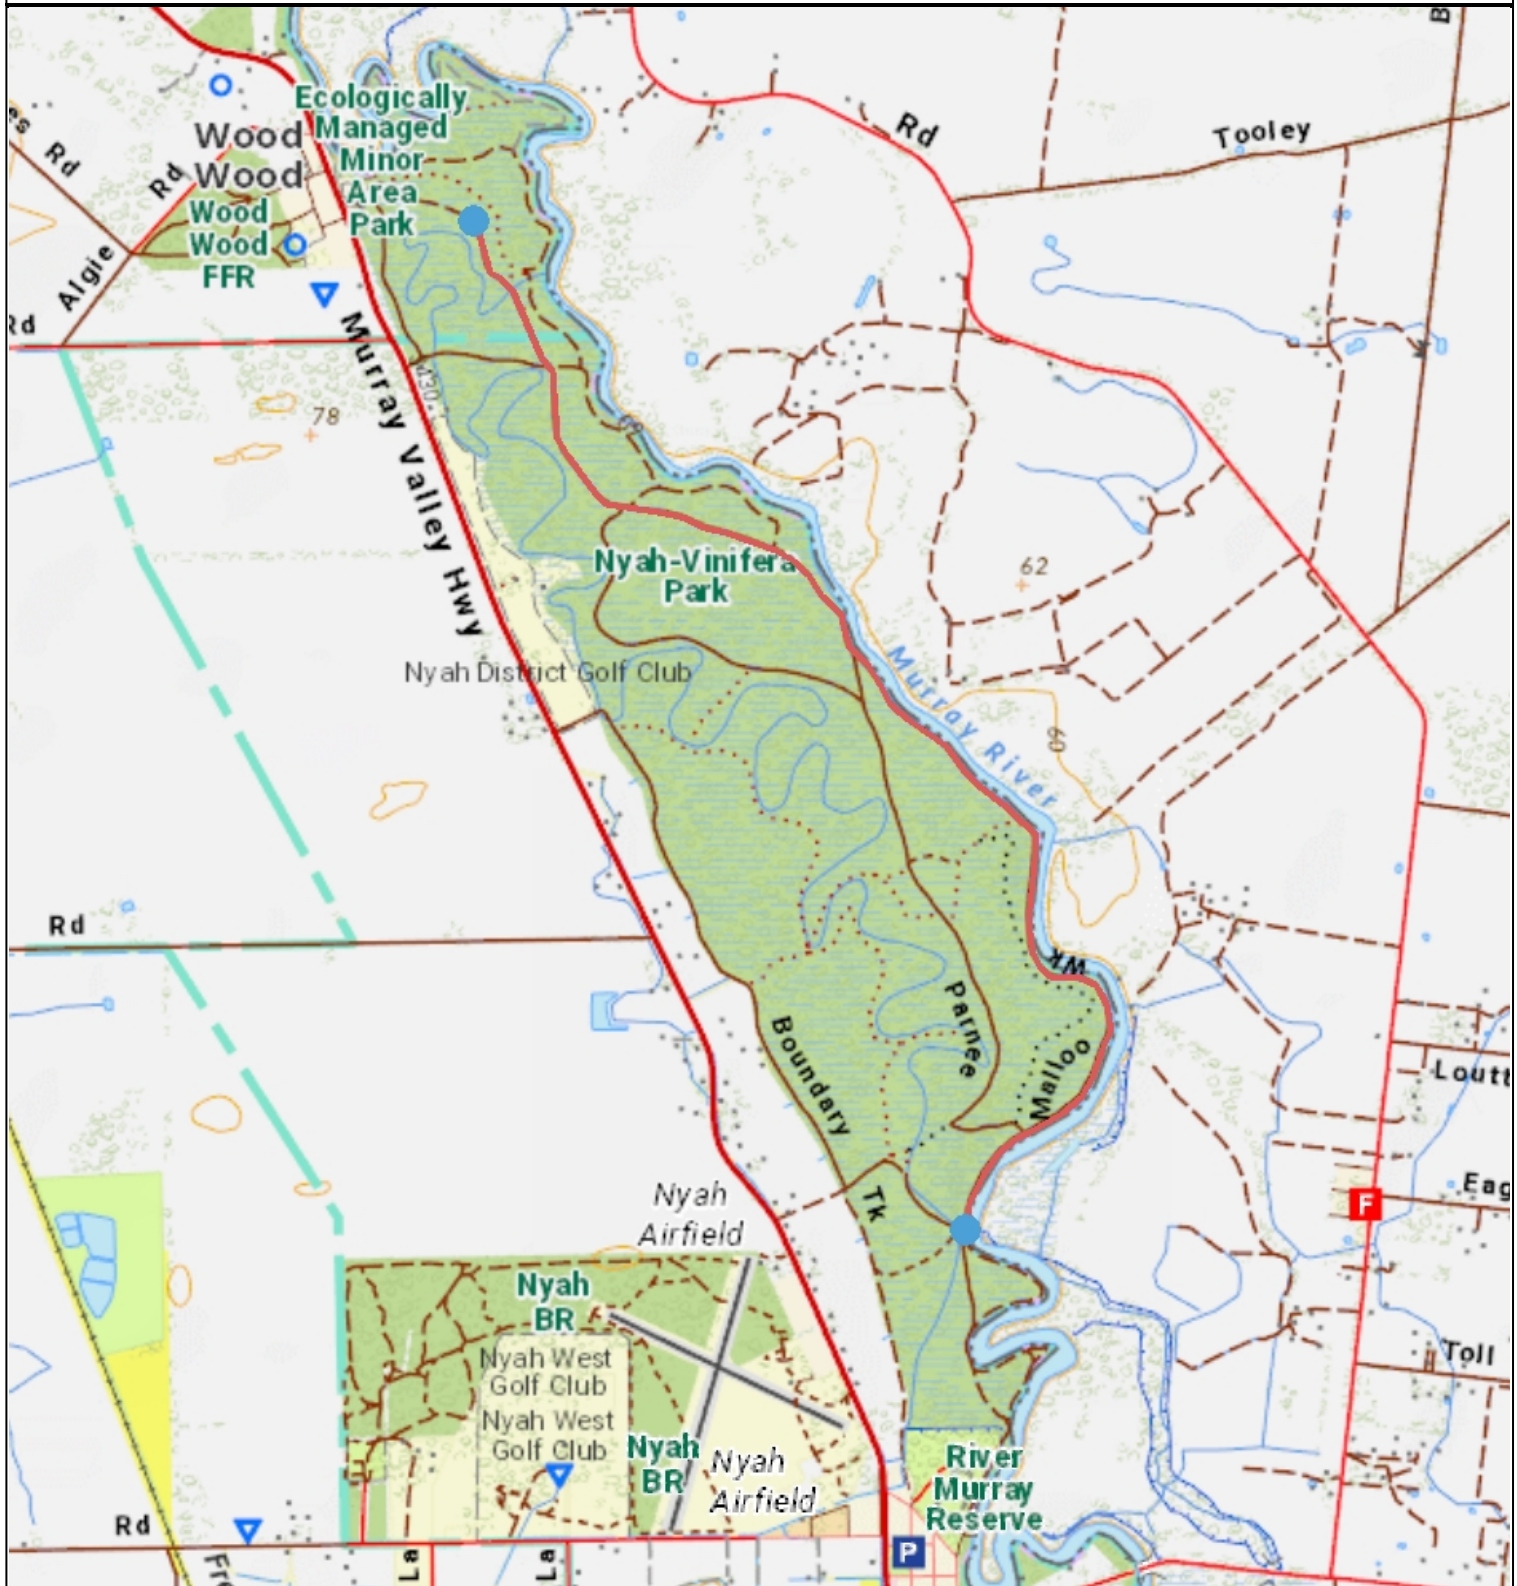

Nyah Park road closure

Legend

Disclaimer: This map is a snapshot generated from Victorian Government data. This material may be of assistance to you but the State of Victoria does not guarantee that the publication is without flaw of any kind or is wholly appropriate for your particular purposes and therefore disclaims all liability for error, loss or damage which may arise from reliance upon it. All persons accessing this information should make appropriate enquiries to assess the currency of the data.

Produced on: Tuesday, 11 July 2023

1:40000