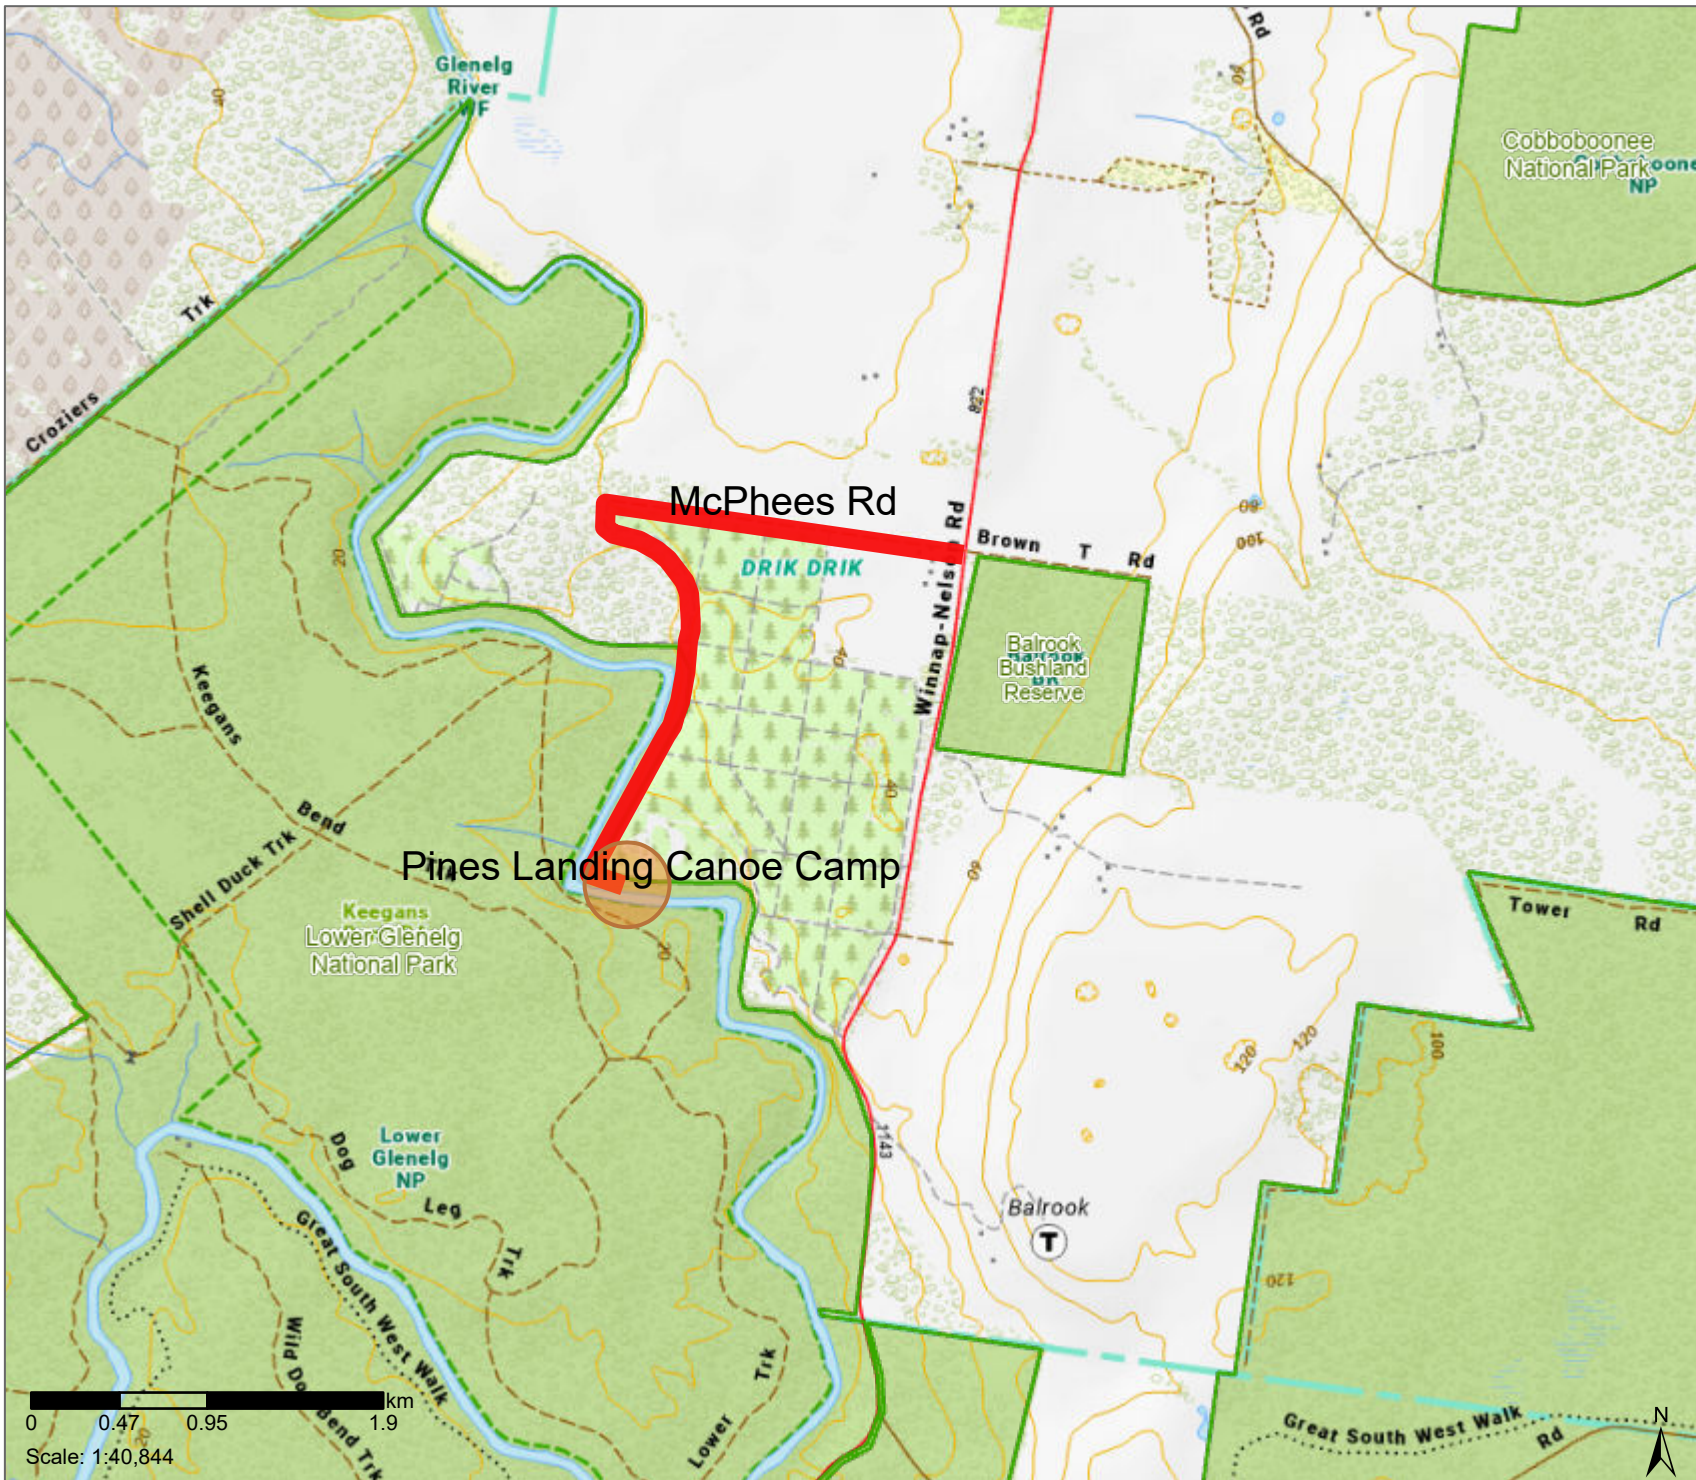

Pines Landing McPhees Rd Access

- Legend
- Override 1
 - Override 1
 - Parks & Reserves Outline
 - Parks and Reserves

Produced on: 8/12/2024

Coordinate System: WGS 1984 Web Mercator Auxiliary Sphere
Projection: Mercator Auxiliary Sphere

Disclaimer: Parks Victoria does not guarantee that this data is without flaw of any kind and therefore disclaims all liability which may arise from you relying on this information.

Credits :