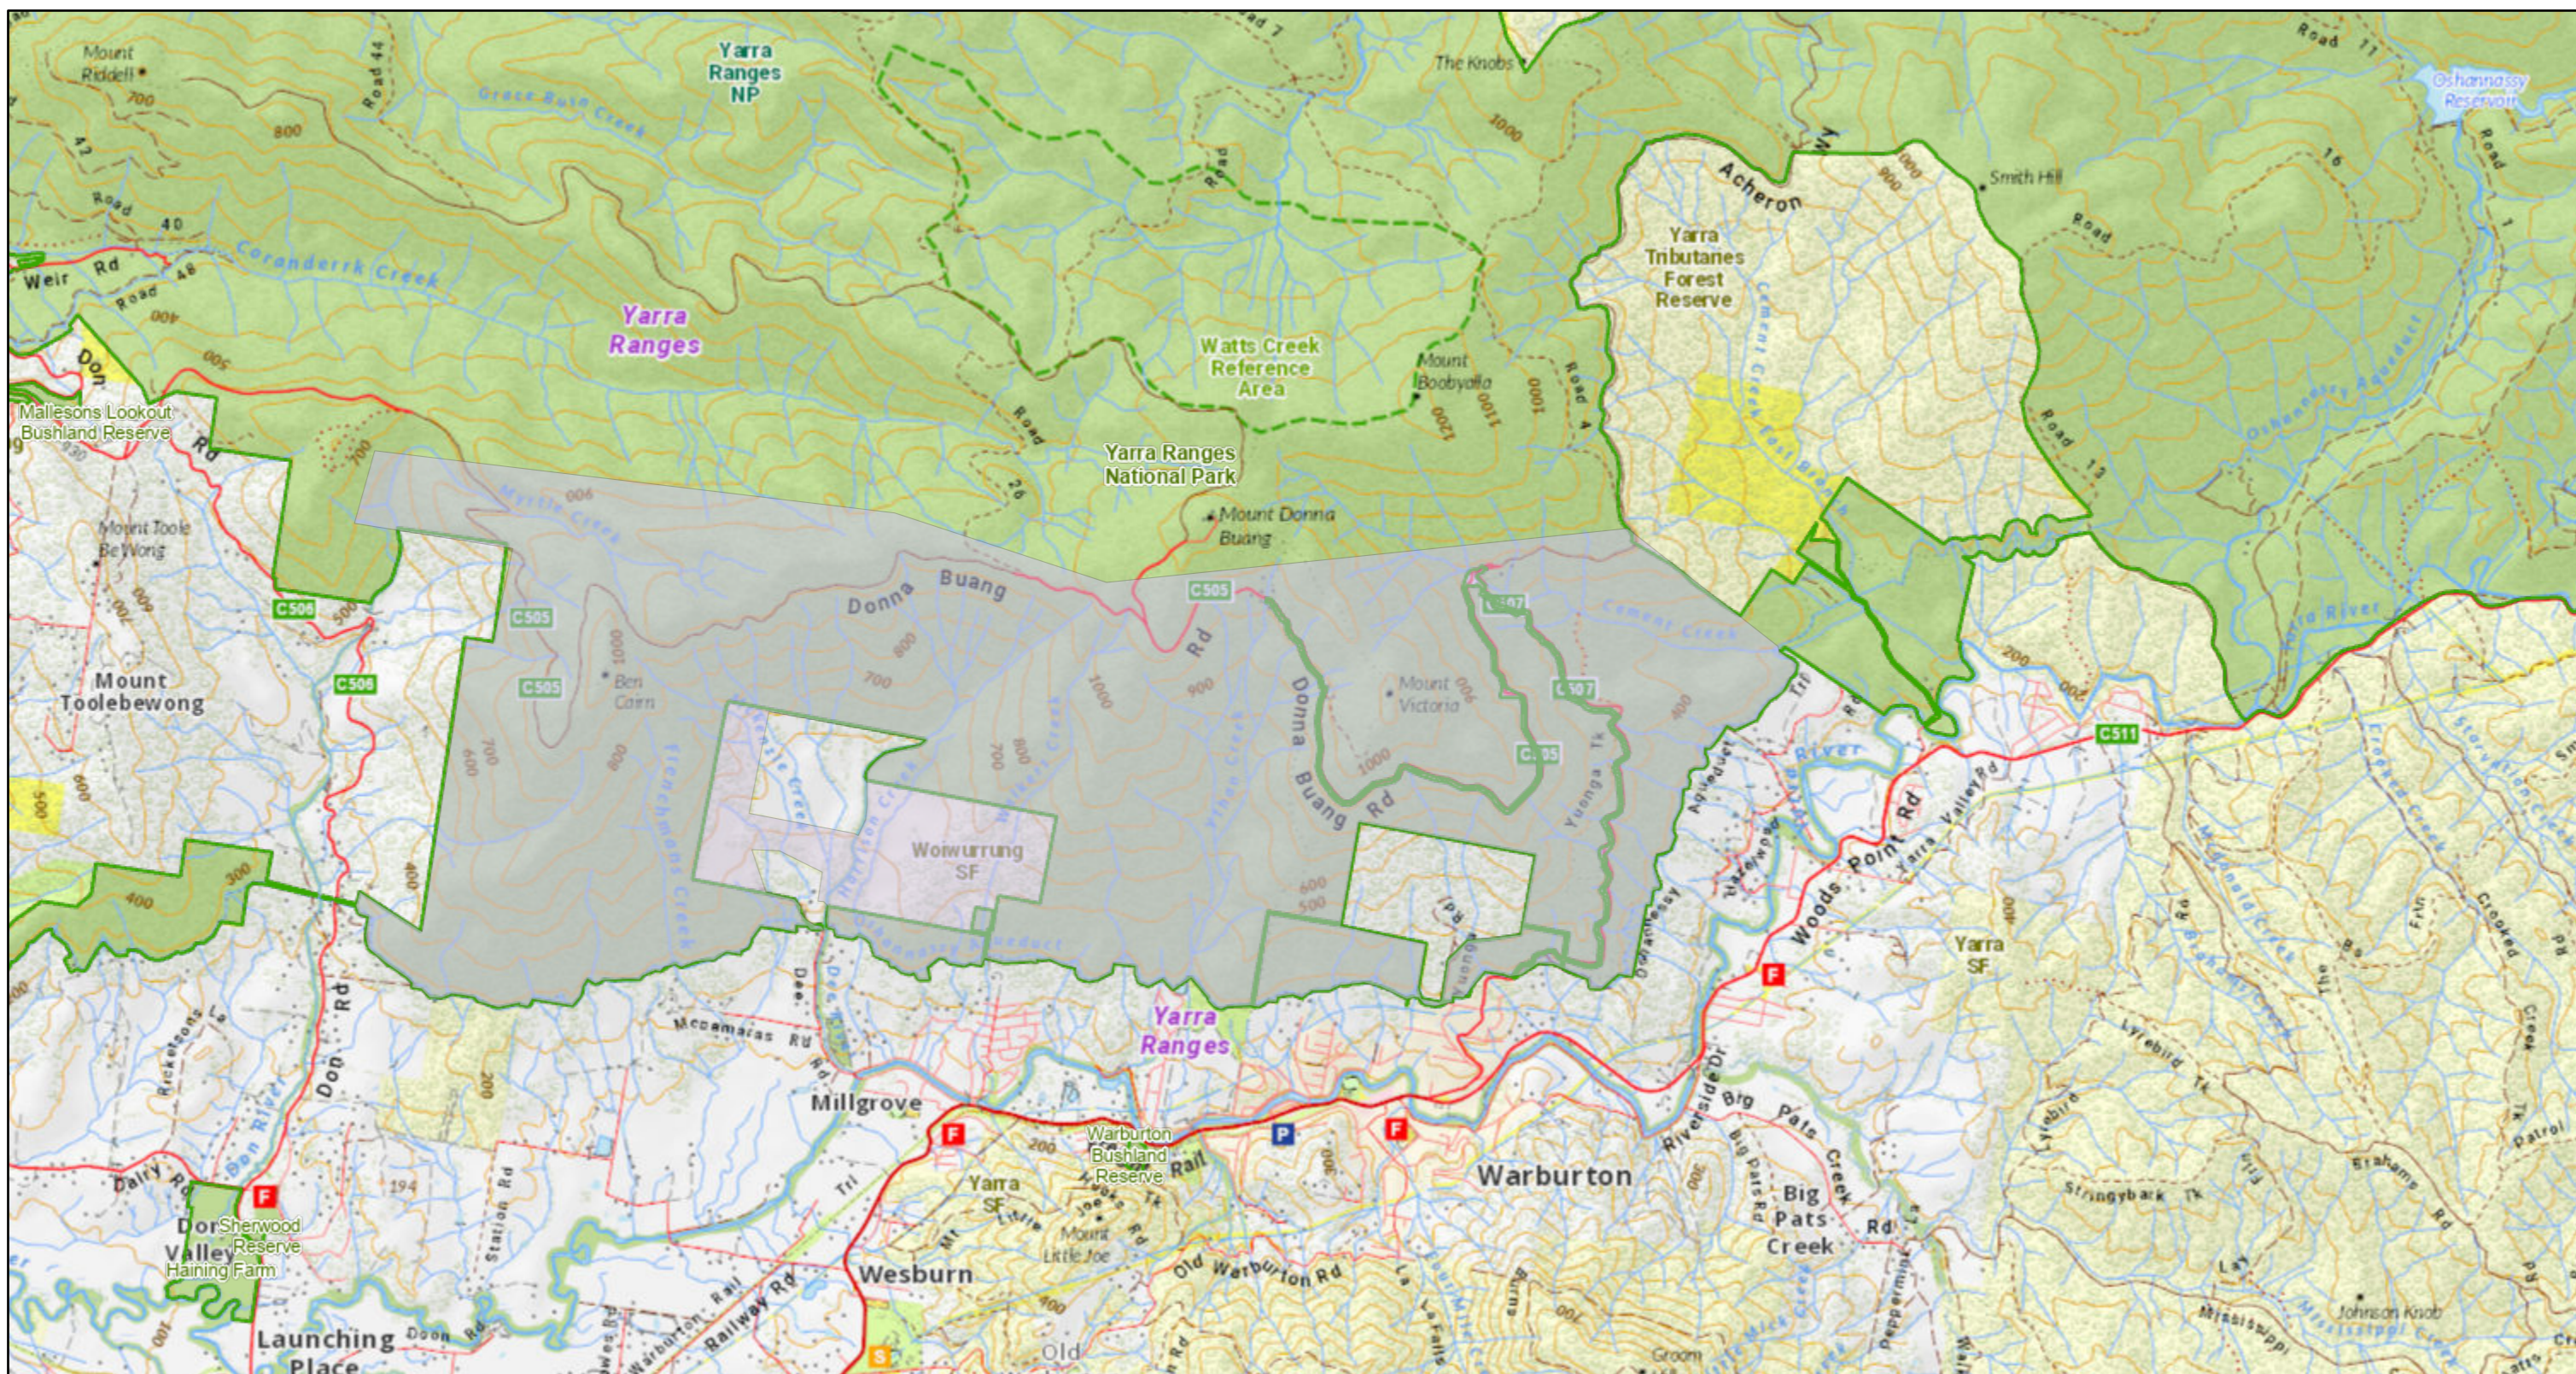

# Mount Donna Buang Deer Control Site

20/11/2023, 13:36:03

1:72,224

DCP\_DonnaBuang\_PV\_ProjectPlanAreas\_2425

Parks & Reserves Outline

Parks and Reserves