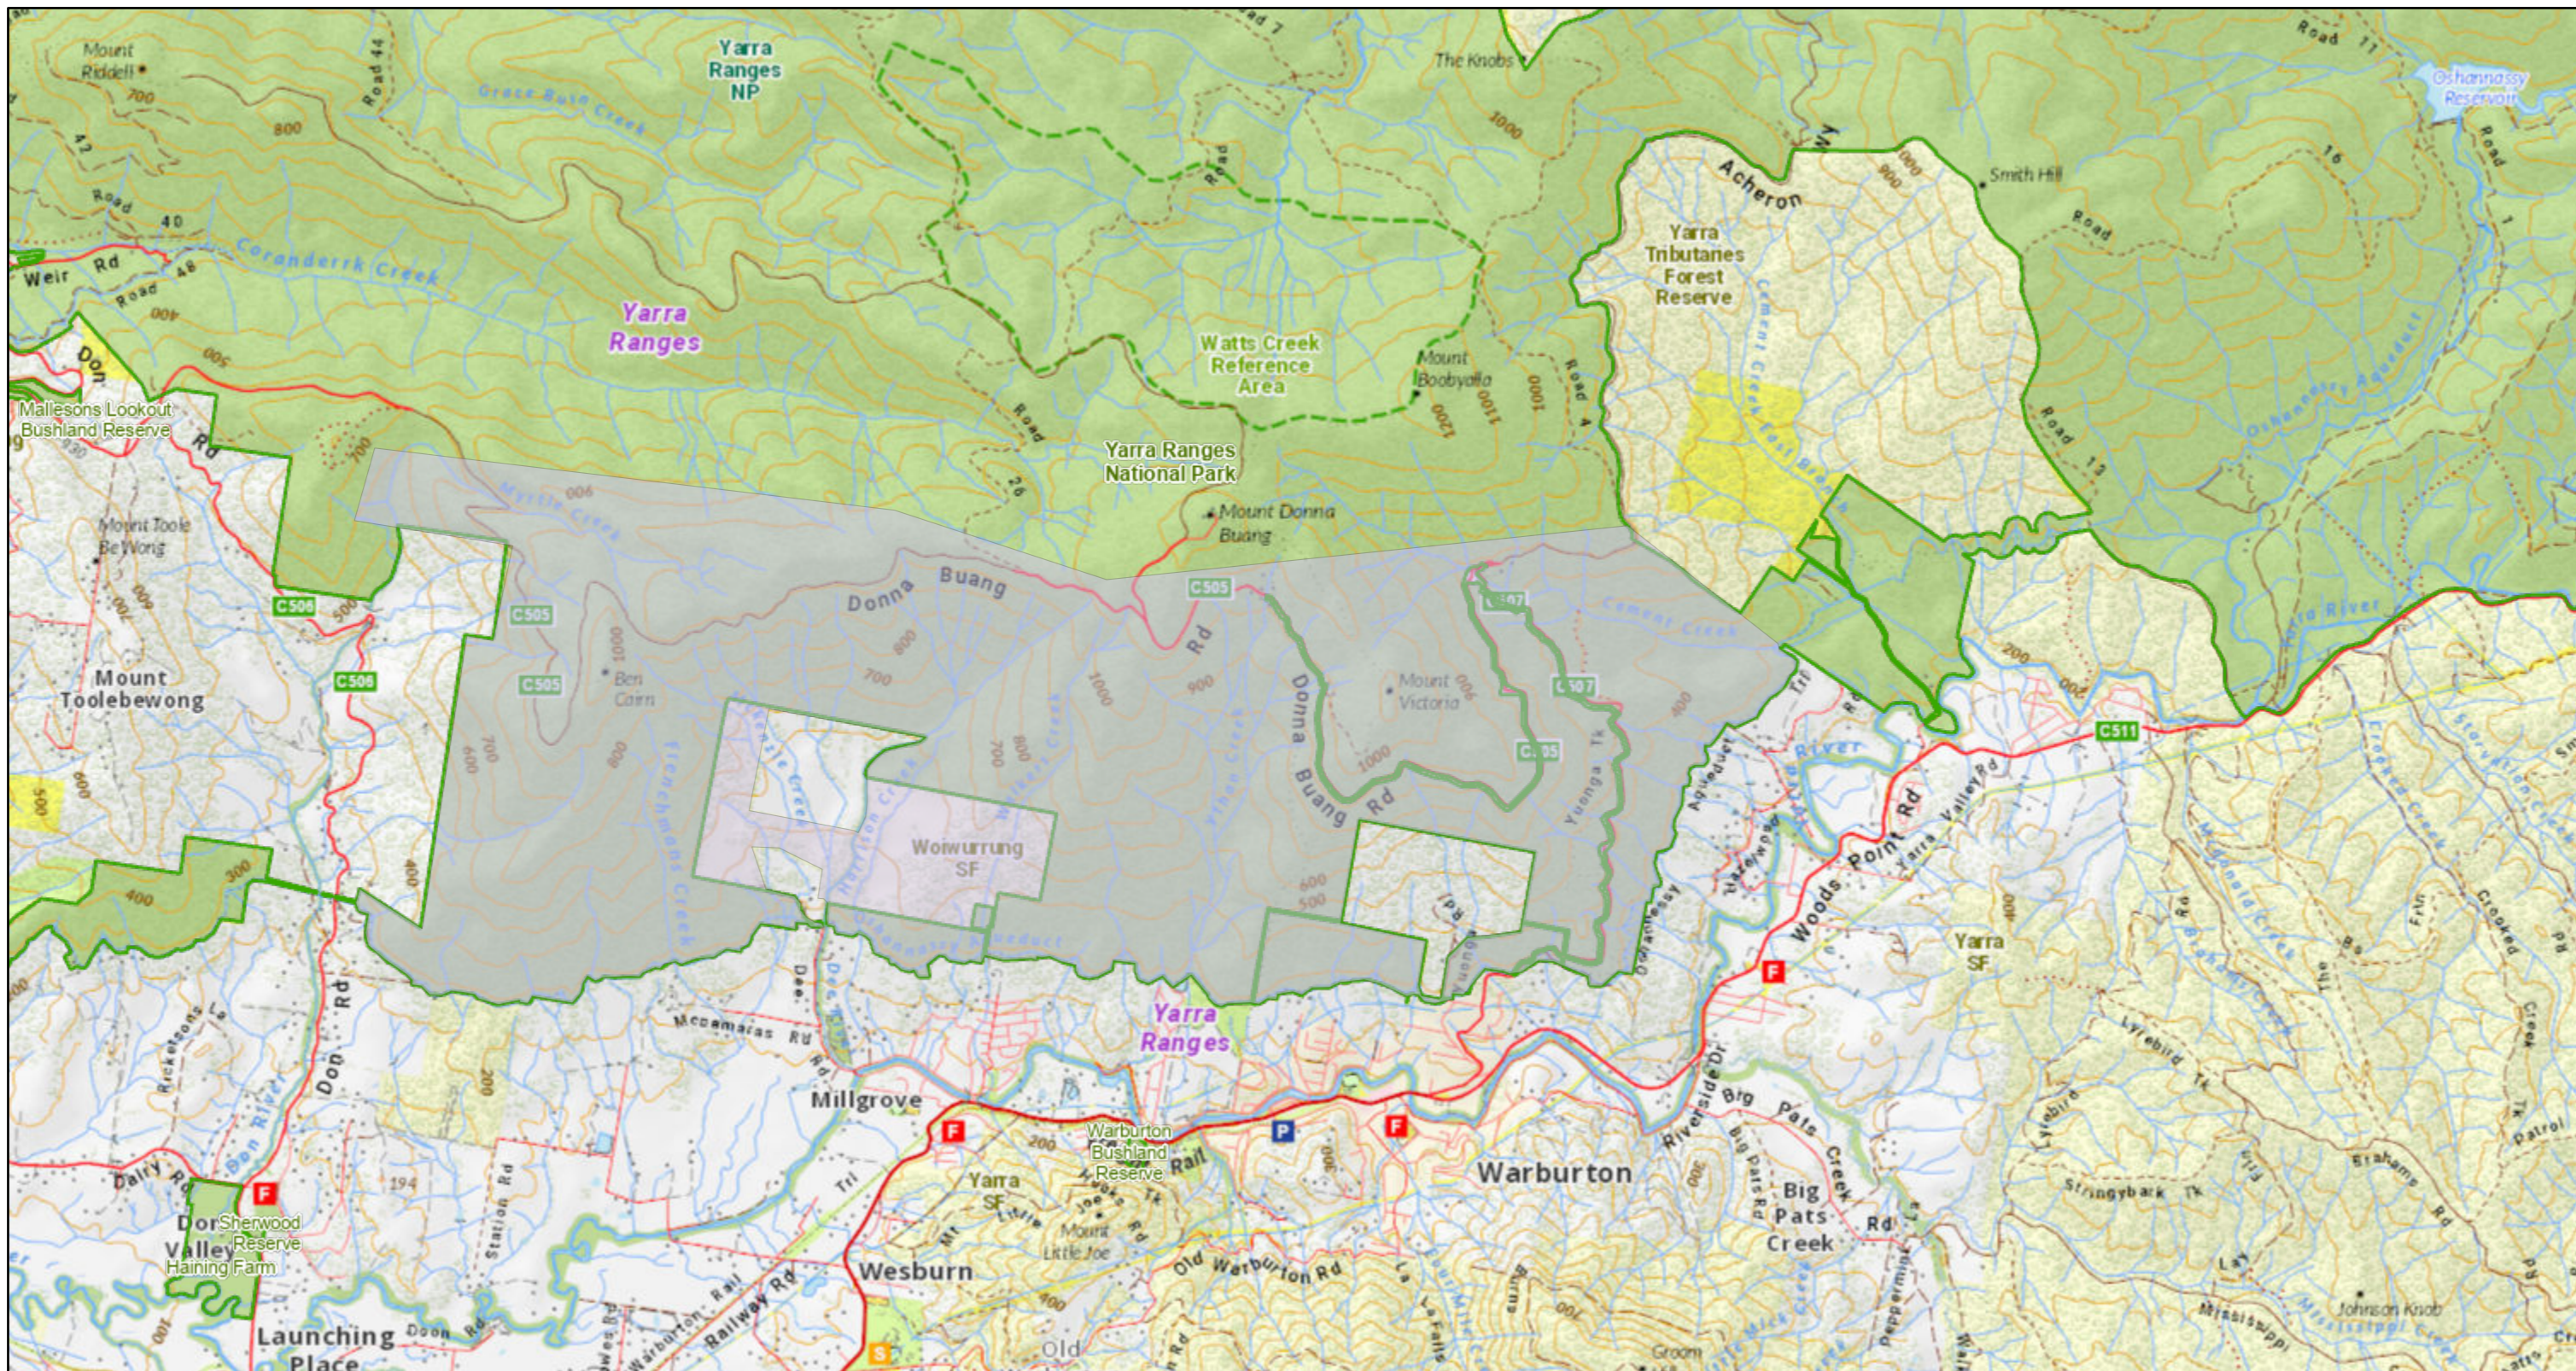

Mount Donna Buang Deer Control Site

20/11/2023, 13:36:03

1:72,224

DCP_DonnaBuang_PV_ProjectPlanAreas_2425

Parks & Reserves Outline

Parks and Reserves