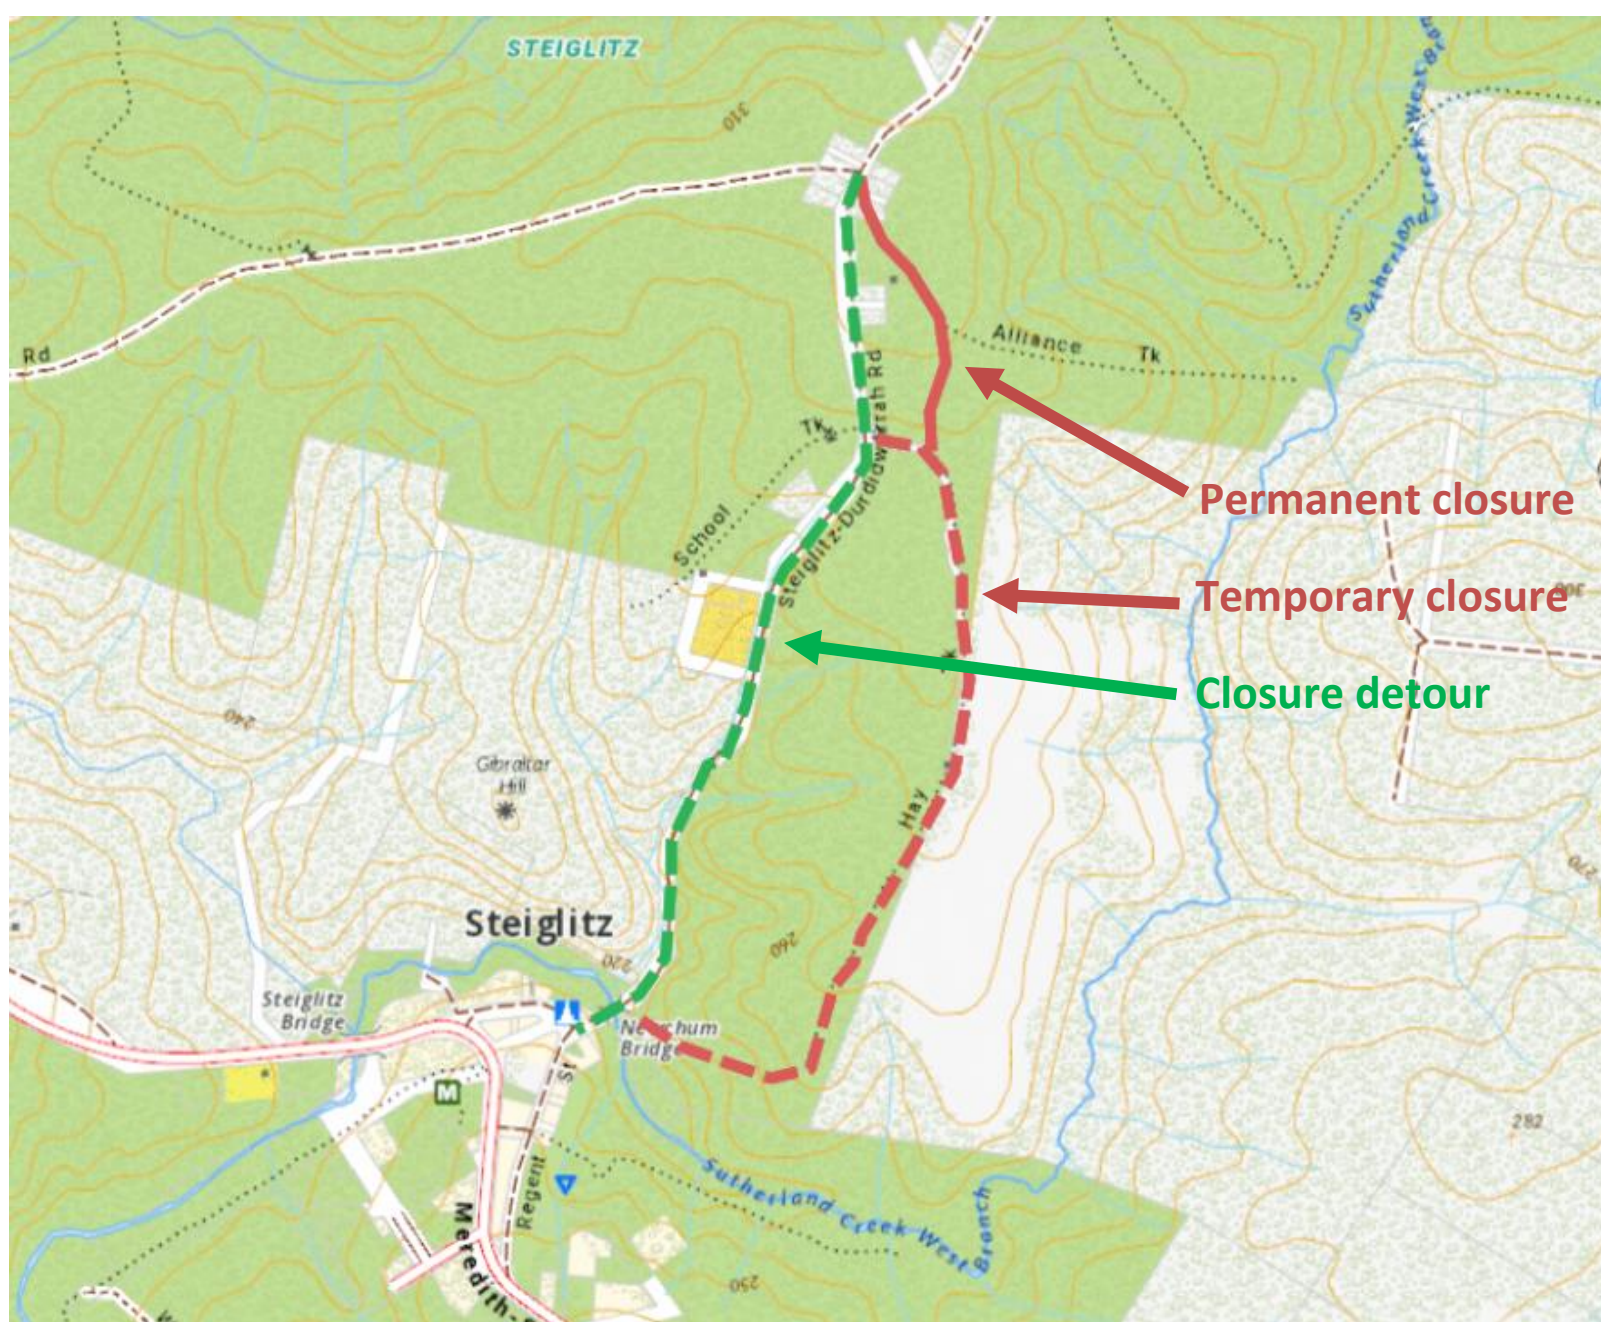

Information

Steiglitz circuit walk section temporary closure.

Steiglitz circuit walking track section along Tarnook track will be temporarily closed to reduce spread of Cinnamon fungus. A detour can be taken along Steiglitz – Durridwarrah Road.