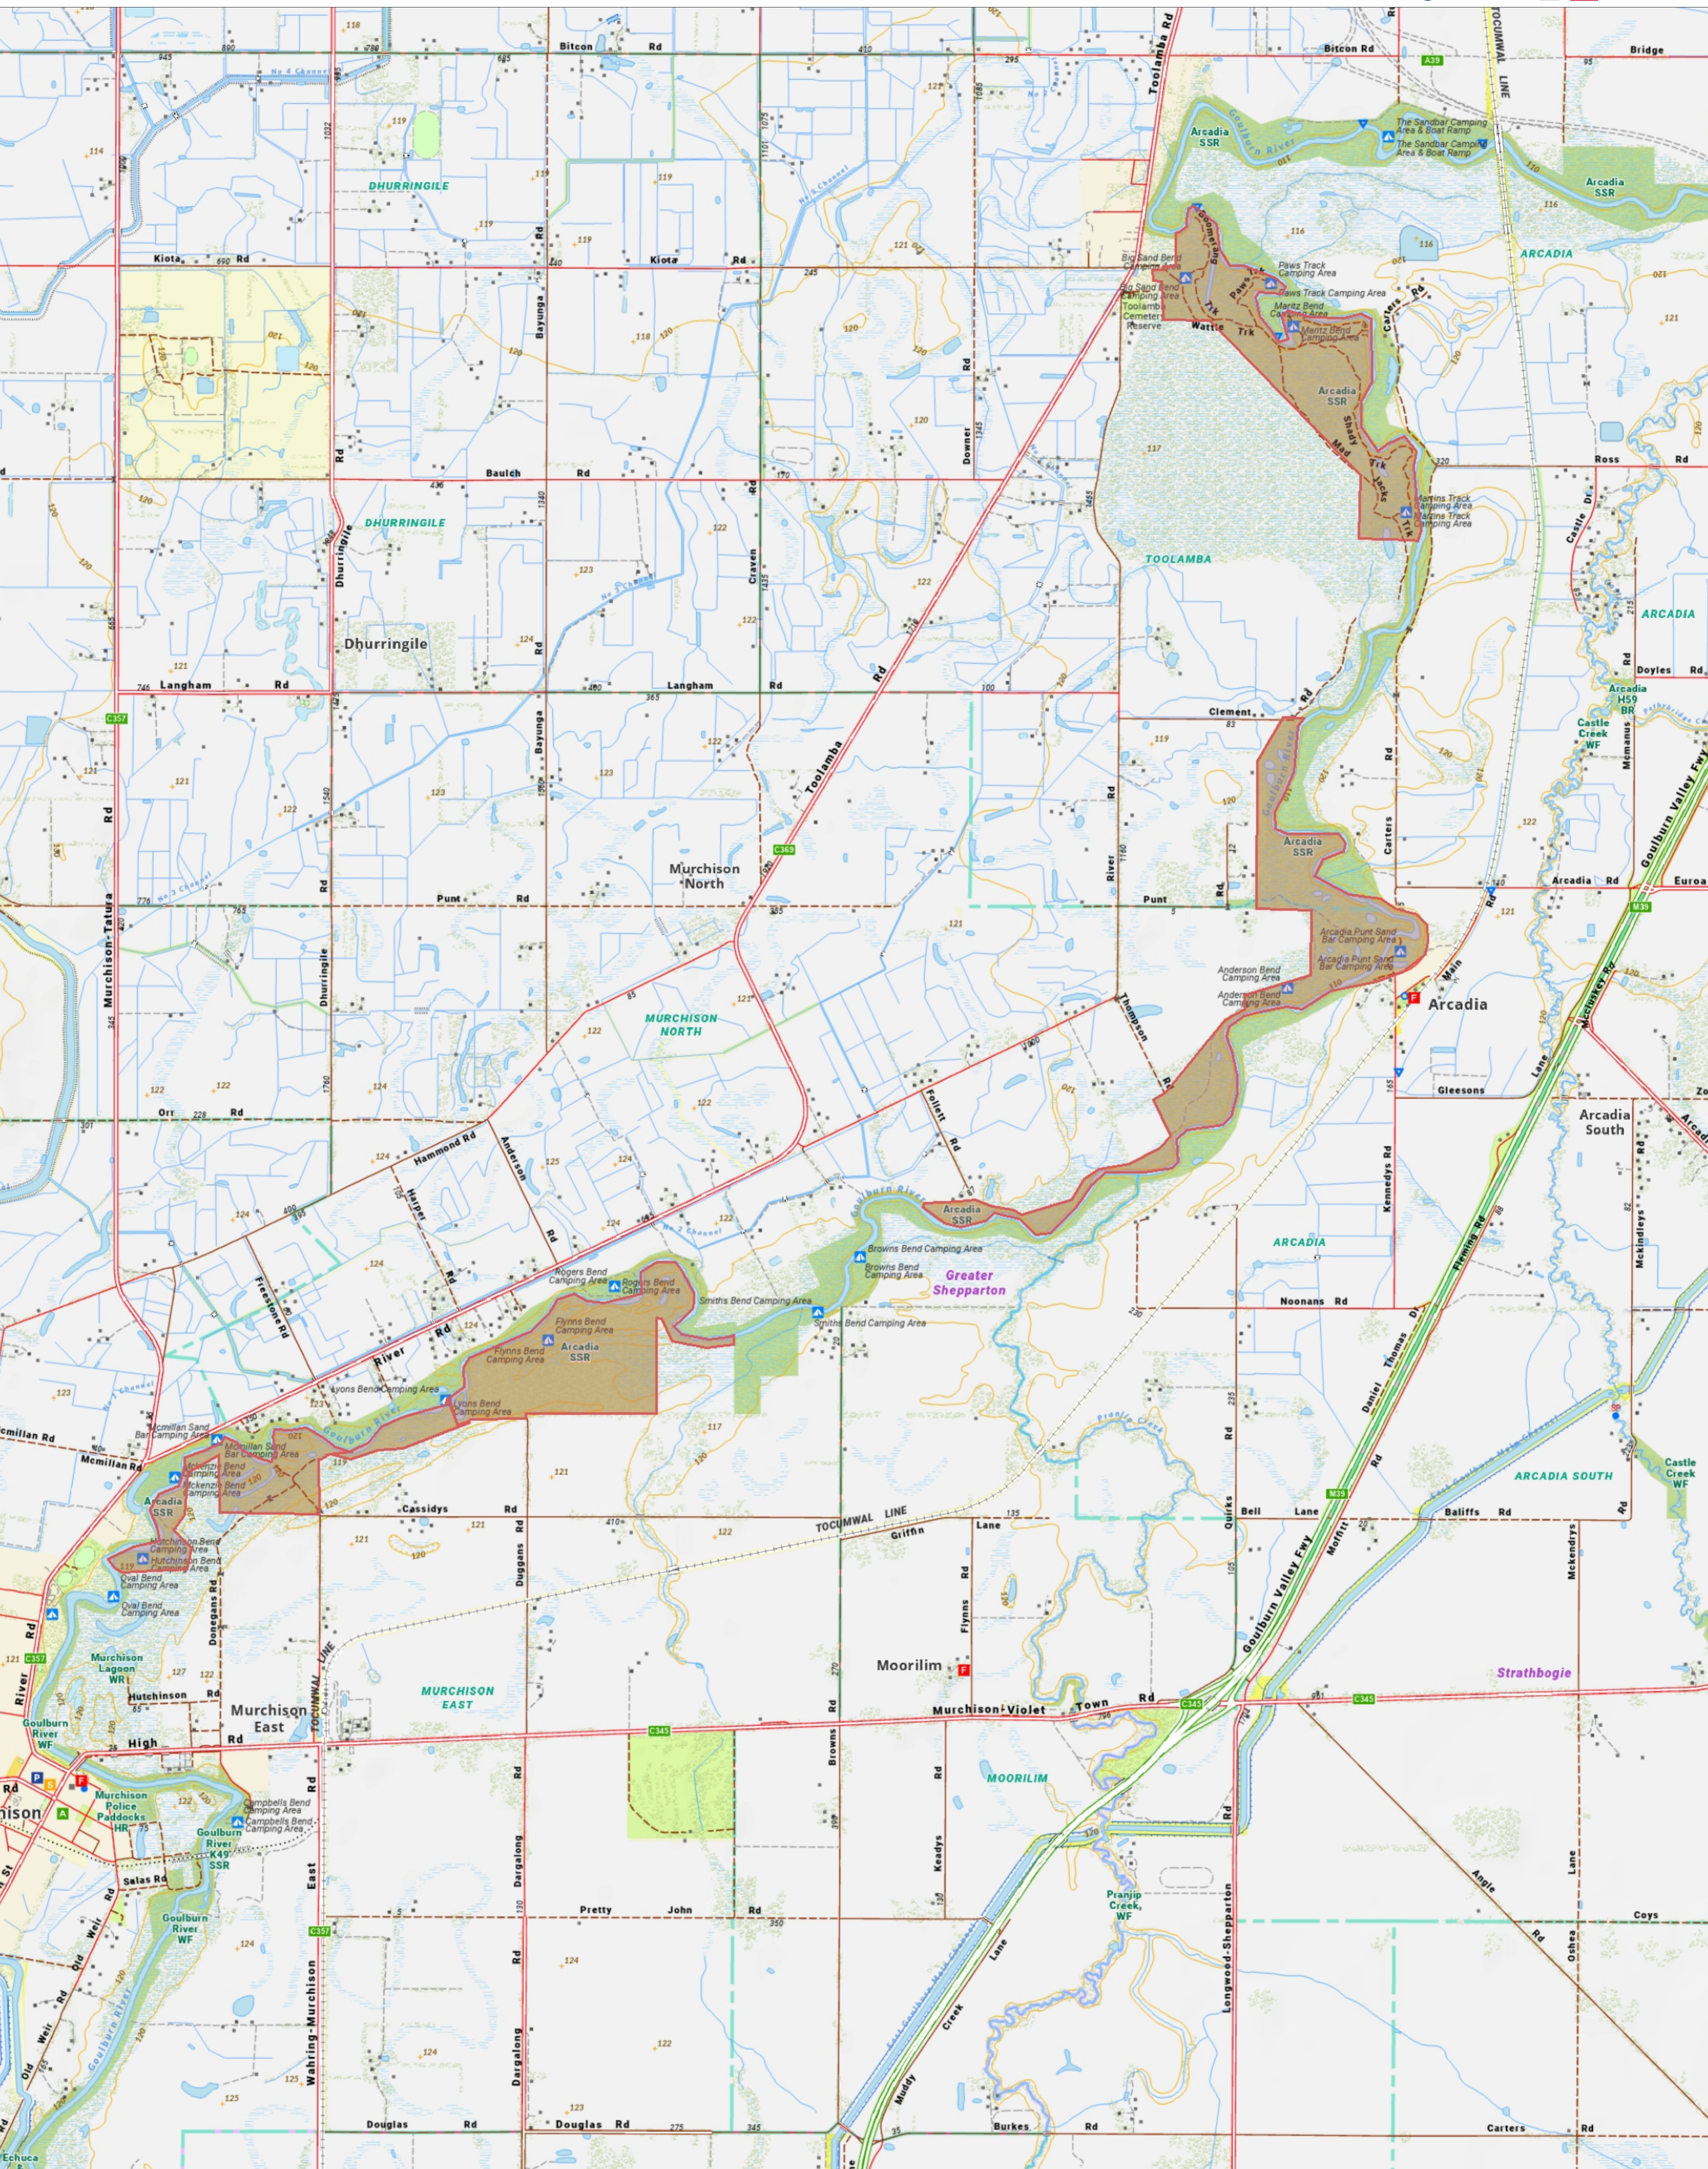

Track Closures at 9.49m, Shepparton - Arcadia Streamside Reserve

Disclaimer: This map is a snapshot generated from Victorian Government data. This material may be of assistance to you but the State of Victoria does not guarantee that the publication is without flaw of any kind or is wholly appropriate for your particular purposes and therefore disclaims all liability for error, loss or damage which may arise from reliance upon it. All persons accessing this information should make appropriate enquiries to assess the currency of the data.