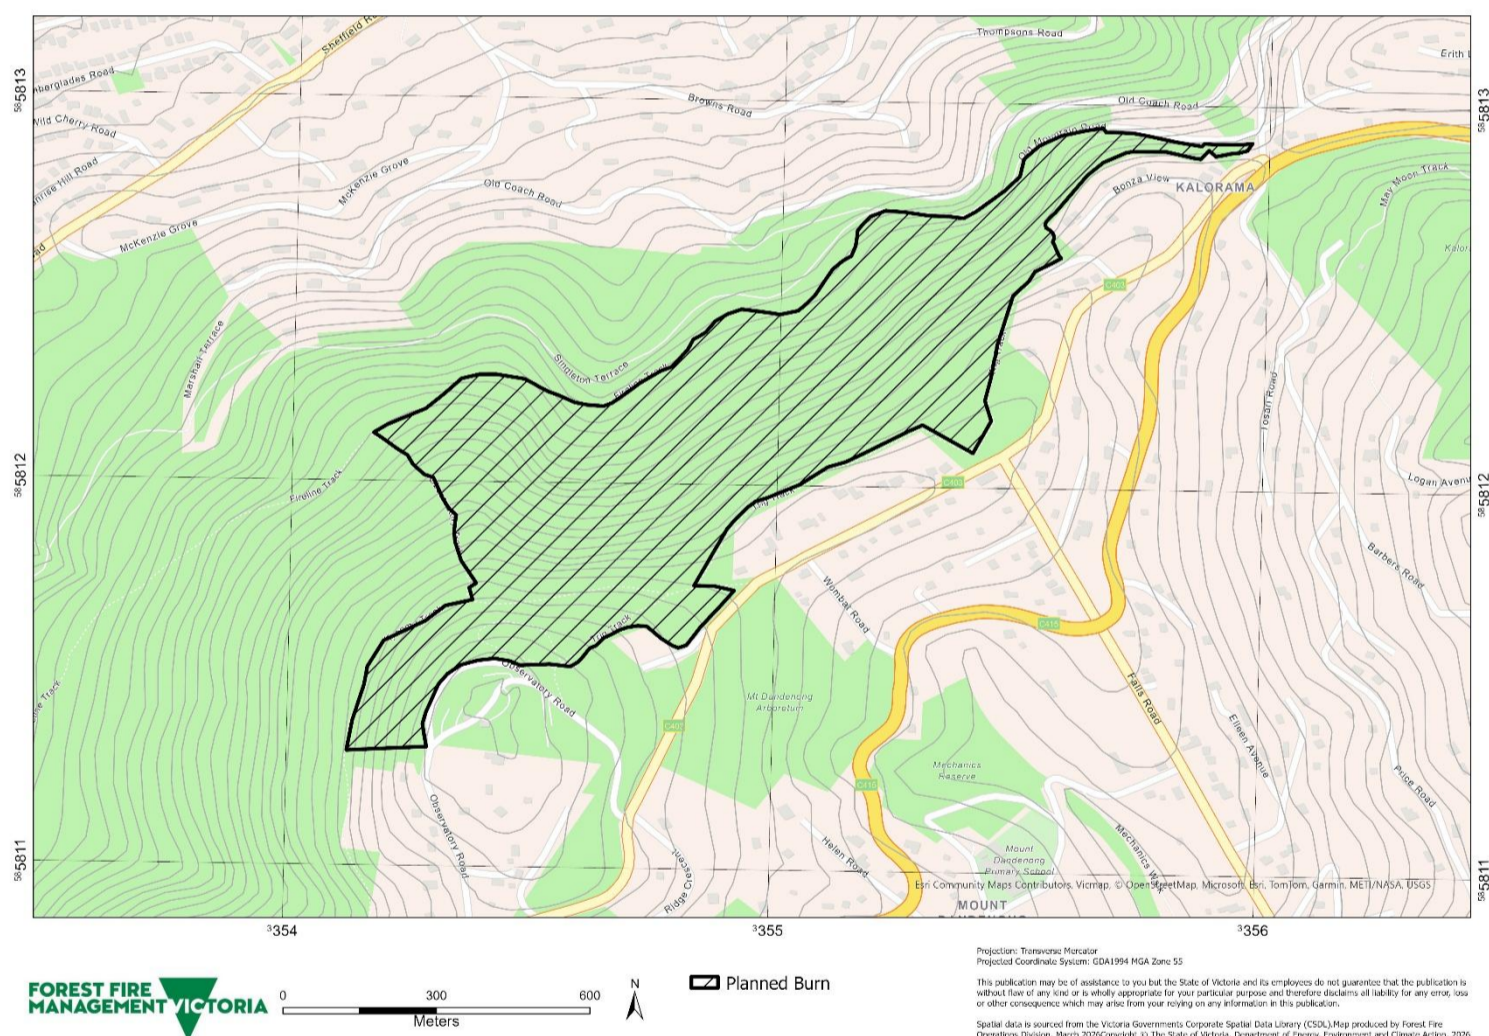

# TRACK CLOSURES

## PLANNED BURN IN PROGRESS

Planned burning is being carried out by Forest Fire Management Victoria. For visitor safety, the below tracks will be closed until the area has been made safe. Please adjust your visit to avoid the closed areas and follow advice of any closure signage or crew.