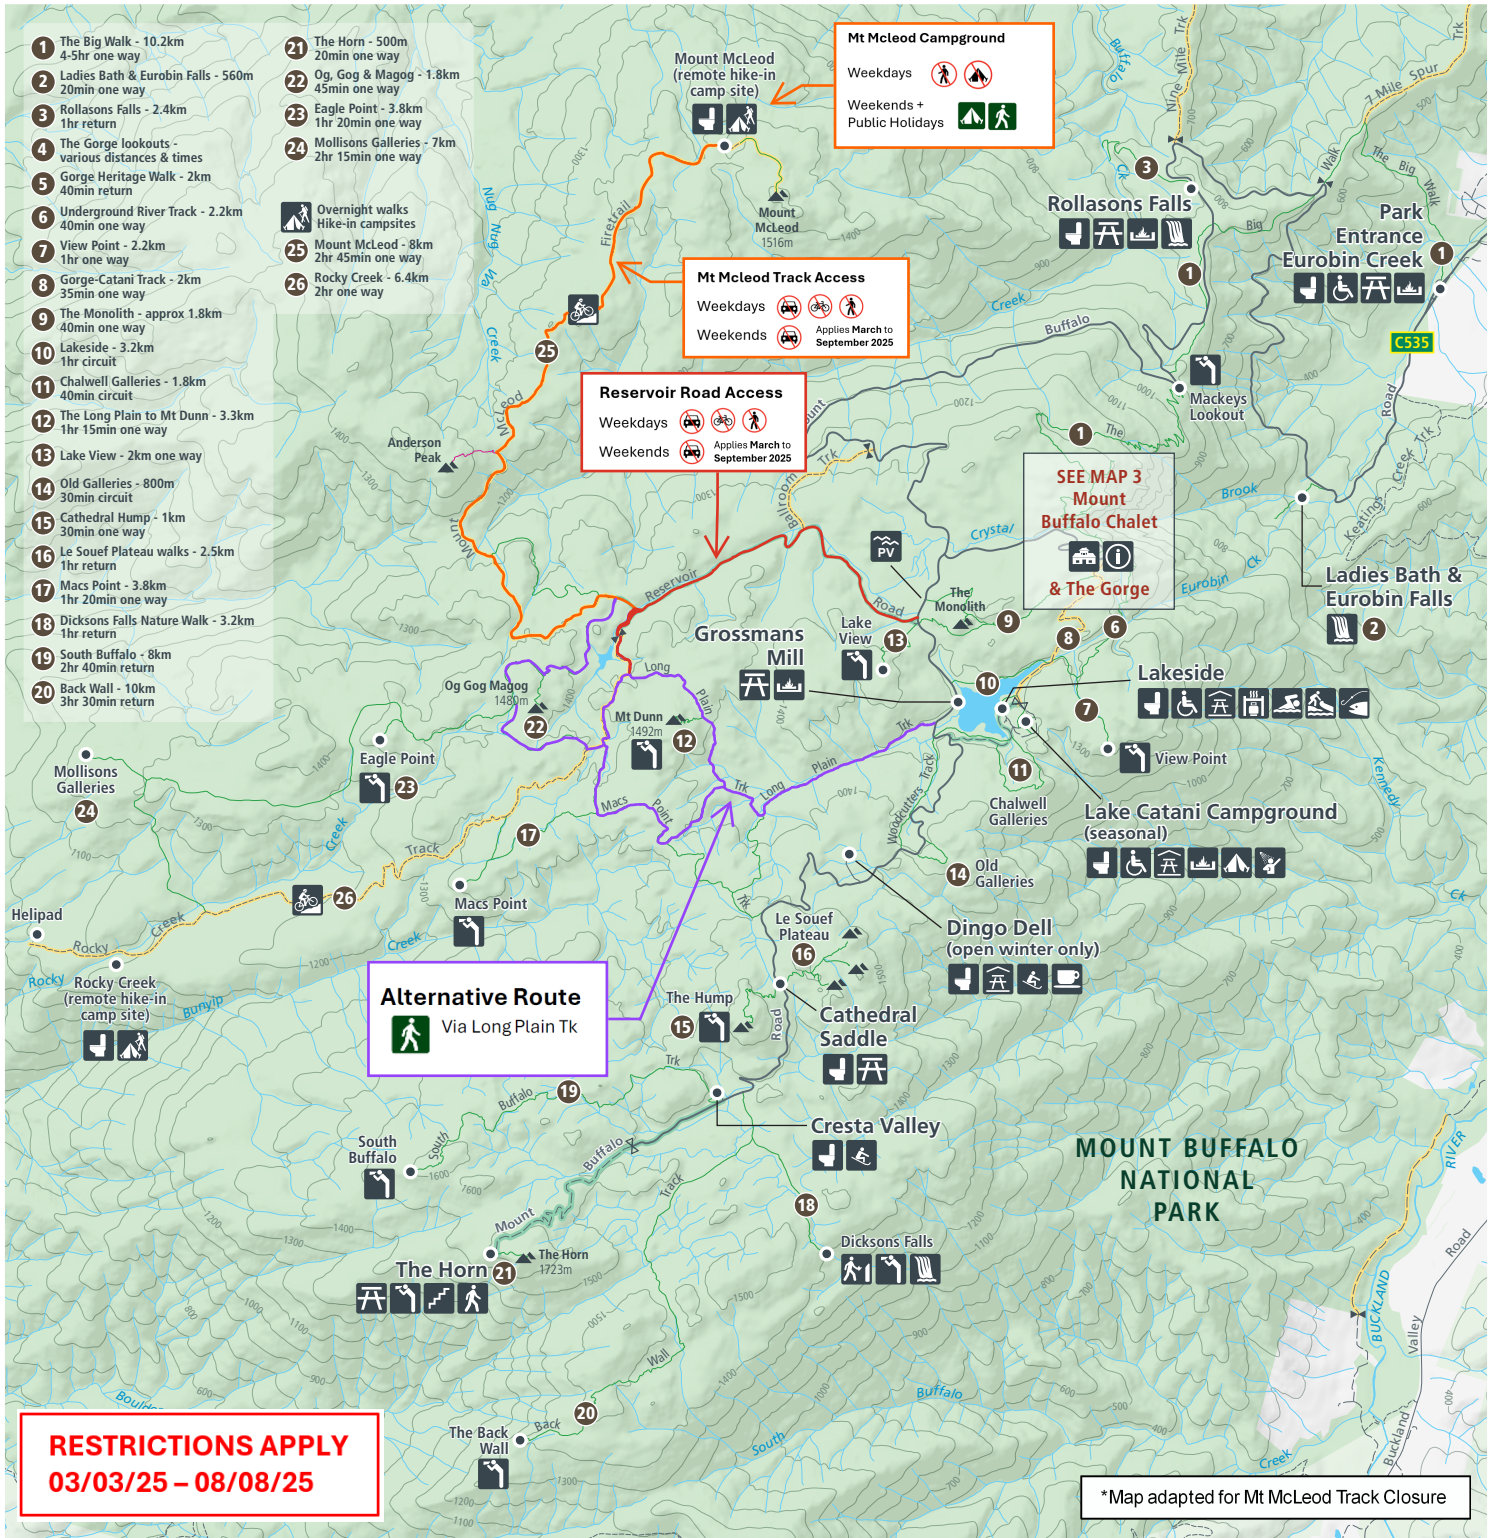

Mount Buffalo National Park

Map 2 - Great Granite Plateau

| | | | | |
|-----------------|------------------|-----------------------|----------------------------|-----------------------------|
| Parking | Camping | Swimming | — Main road | Walks |
| Toilet | Hike-in campsite | Tobogganing | — Sealed road | Gate |
| Disabled access | Shower | Canoe launch | - - - Unsealed road | Seasonal gate |
| Disabled access | Walking | Waterfall | - - - - 4WD track | Mount Buffalo National Park |
| Sheltered area | Guided walk | Cafe (winter only) | — Management vehicles only | Waterbody |
| Picnic table | Lookout | Chalet | — Seasonal road closure | Watercourse |
| Barbecue (gas) | Fishing | Parks Victoria office | — Walking track | 100 metre contour |
| Fireplace | Mountain biking | Stairs | — Route | |