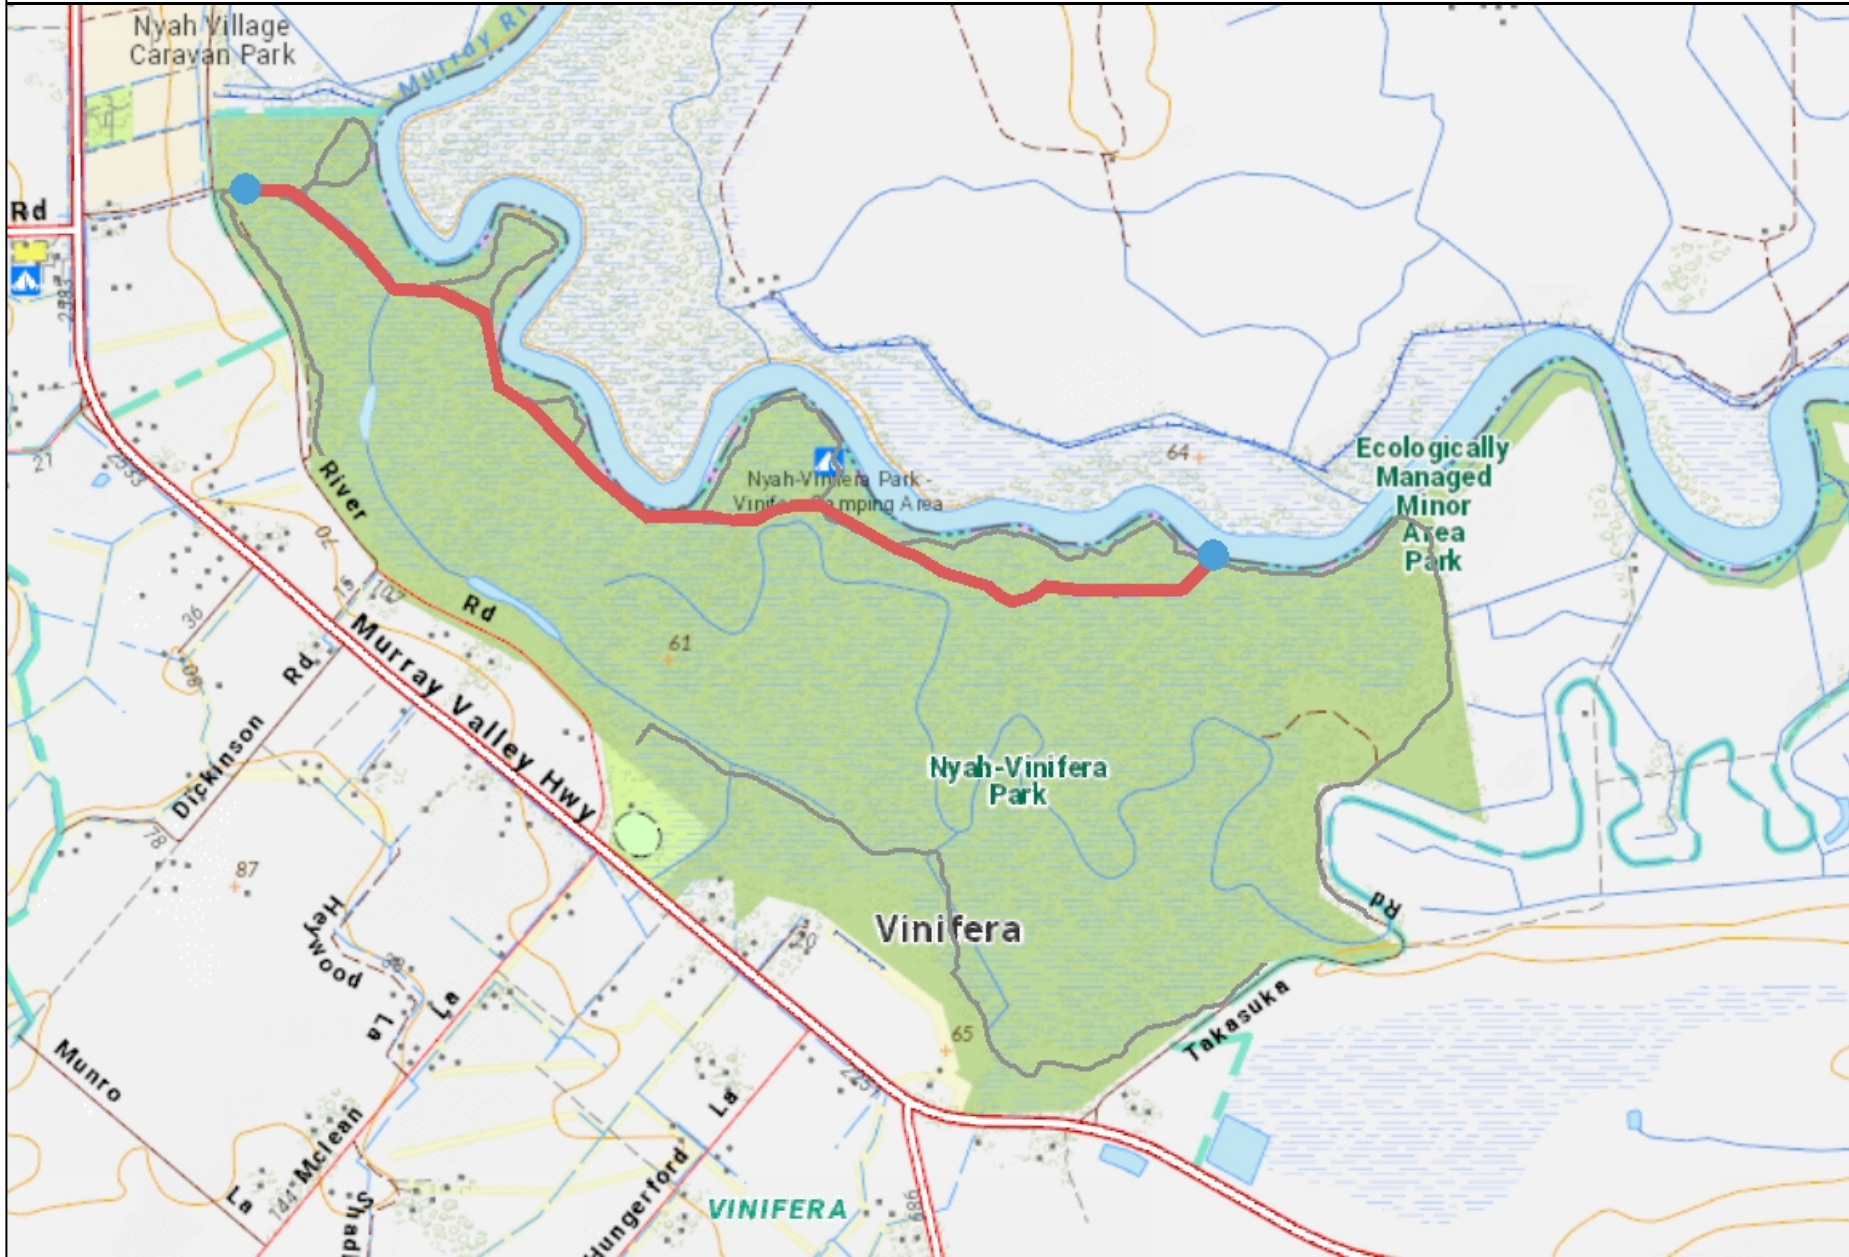

Vinifera Park road closure

Legend

— vinifera

Disclaimer: This map is a snapshot generated from Victorian Government data. This material may be of assistance to you but the State of Victoria does not guarantee that the publication is without flaw of any kind or is wholly appropriate for your particular purposes and therefore disclaims all liability for error, loss or damage which may arise from reliance upon it. All persons accessing this information should make appropriate enquiries to assess the currency of the data.

Produced on: Tuesday, 11 July 2023

1:22500