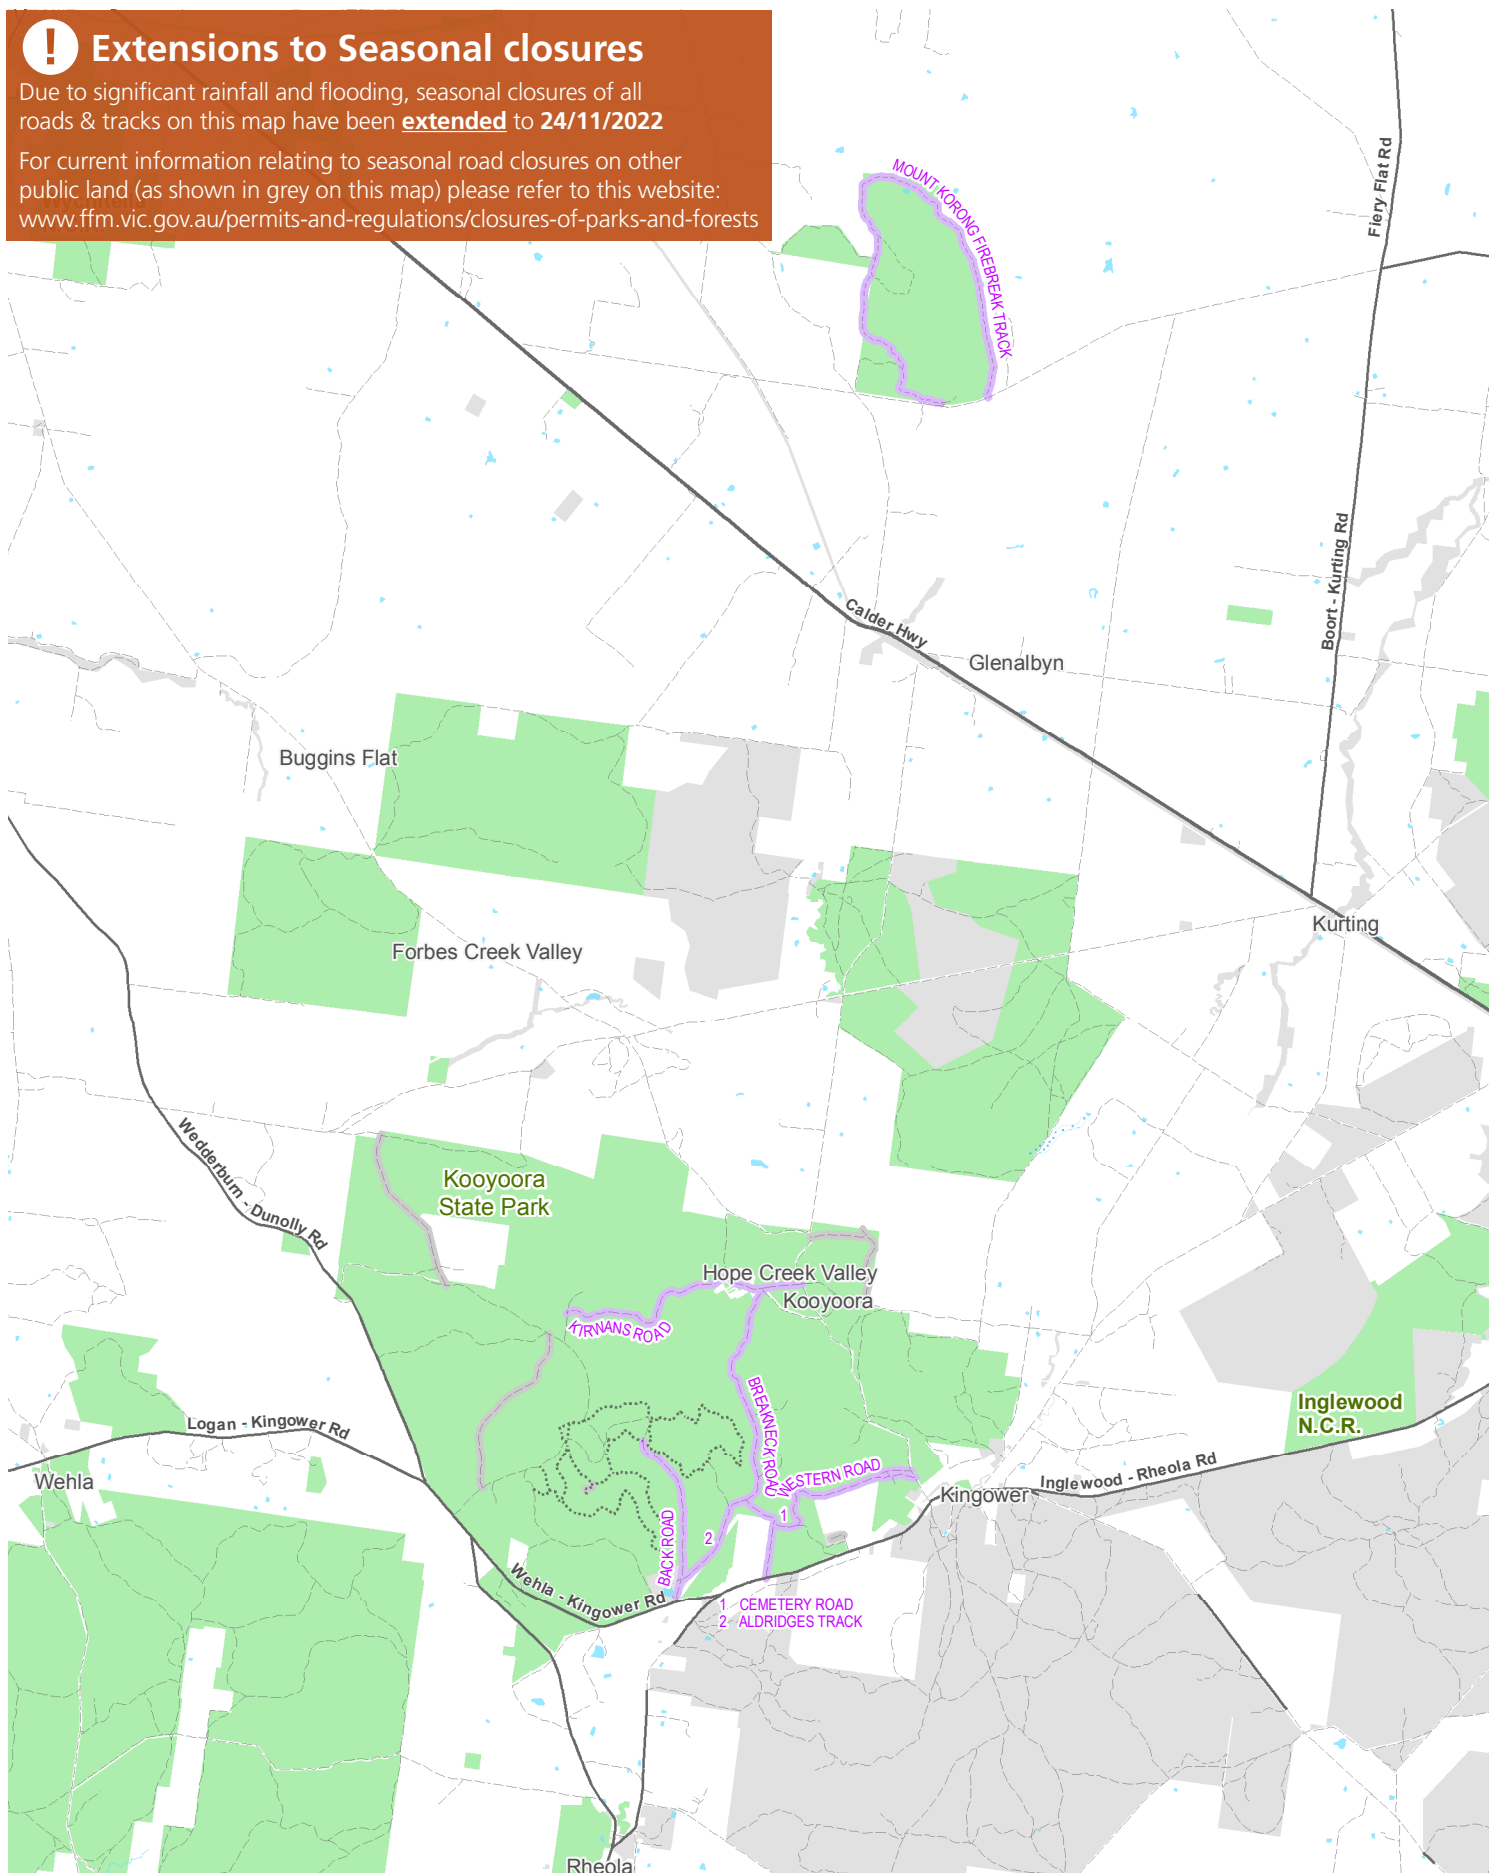

Extensions to Seasonal closures

Due to significant rainfall and flooding, seasonal closures of all roads & tracks on this map have been **extended** to **24/11/2022**

For current information relating to seasonal road closures on other public land (as shown in grey on this map) please refer to this website: www.ffm.vic.gov.au/permits-and-regulations/closures-of-parks-and-forests

Kooyoora State Park

Closure date, Reopen date	— Arterial road	----- 4WD	Subject to inundation	Parks and Reserves
16/06/2022, 24/11/2022	- - - - - Unsealed road	..... Walking track	Lake/ watercourse	Public land
— Fwy/Hwy	— Management Vehicles Only