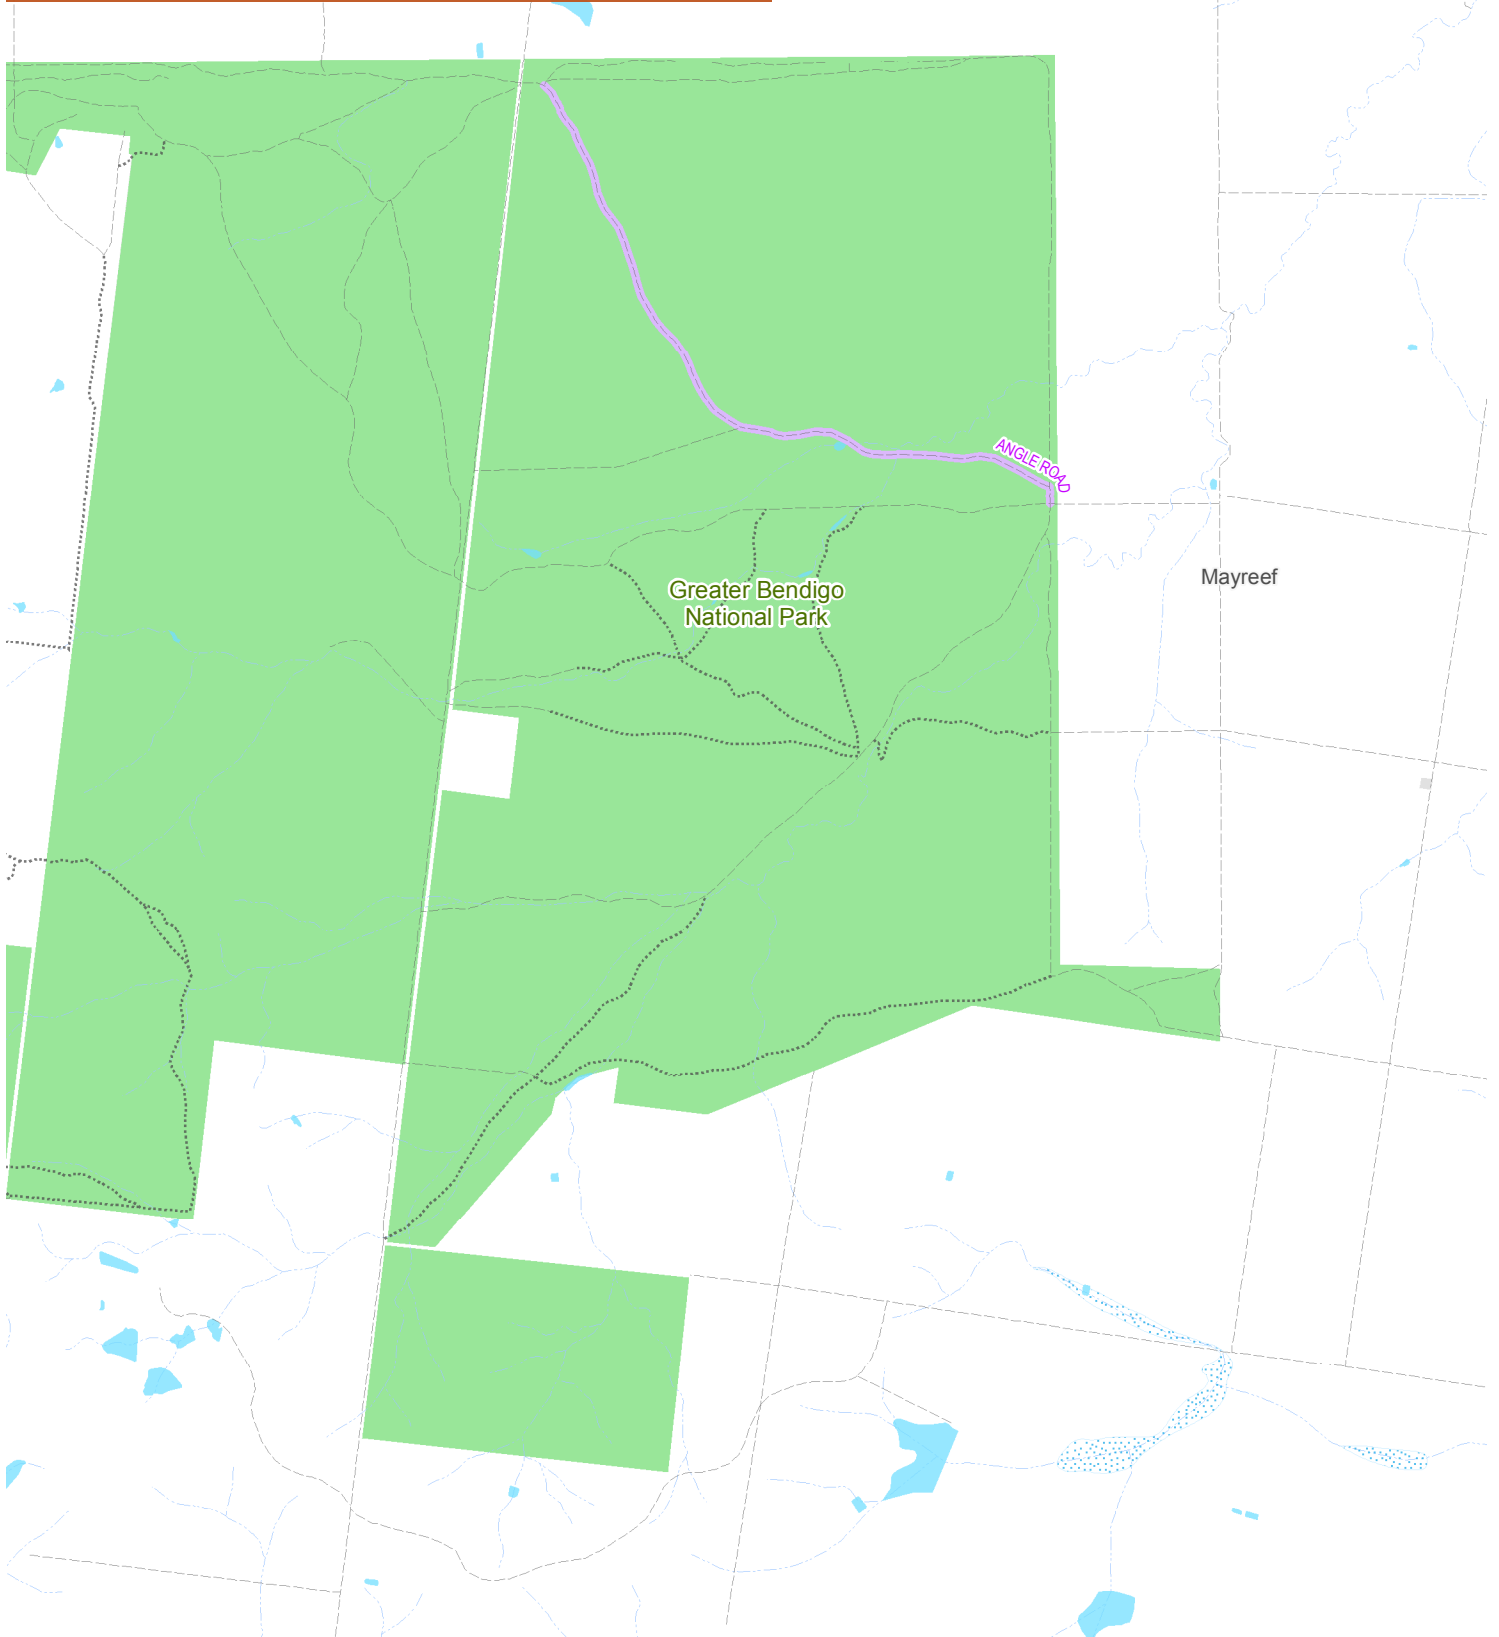

! Extensions to Seasonal closures

Due to significant rainfall and flooding, seasonal closures of all roads & tracks on this map have been **extended to 24/11/2022** [View more - Baywood Rd](#)

For current information relating to seasonal road closures on other public land (as shown in grey on this map) please refer to this website: www.ffm.vic.gov.au/permits-and-regulations/closures-of-parks-and-forests

Greater Bendigo National Park

Map 13

Closure date, Reopen date

16/06/2022, 24/11/2022

— Arterial road

- - - Unsealed road

..... Walking track

Subject to inundation

Lake/ watercourse

National Parks

Public land