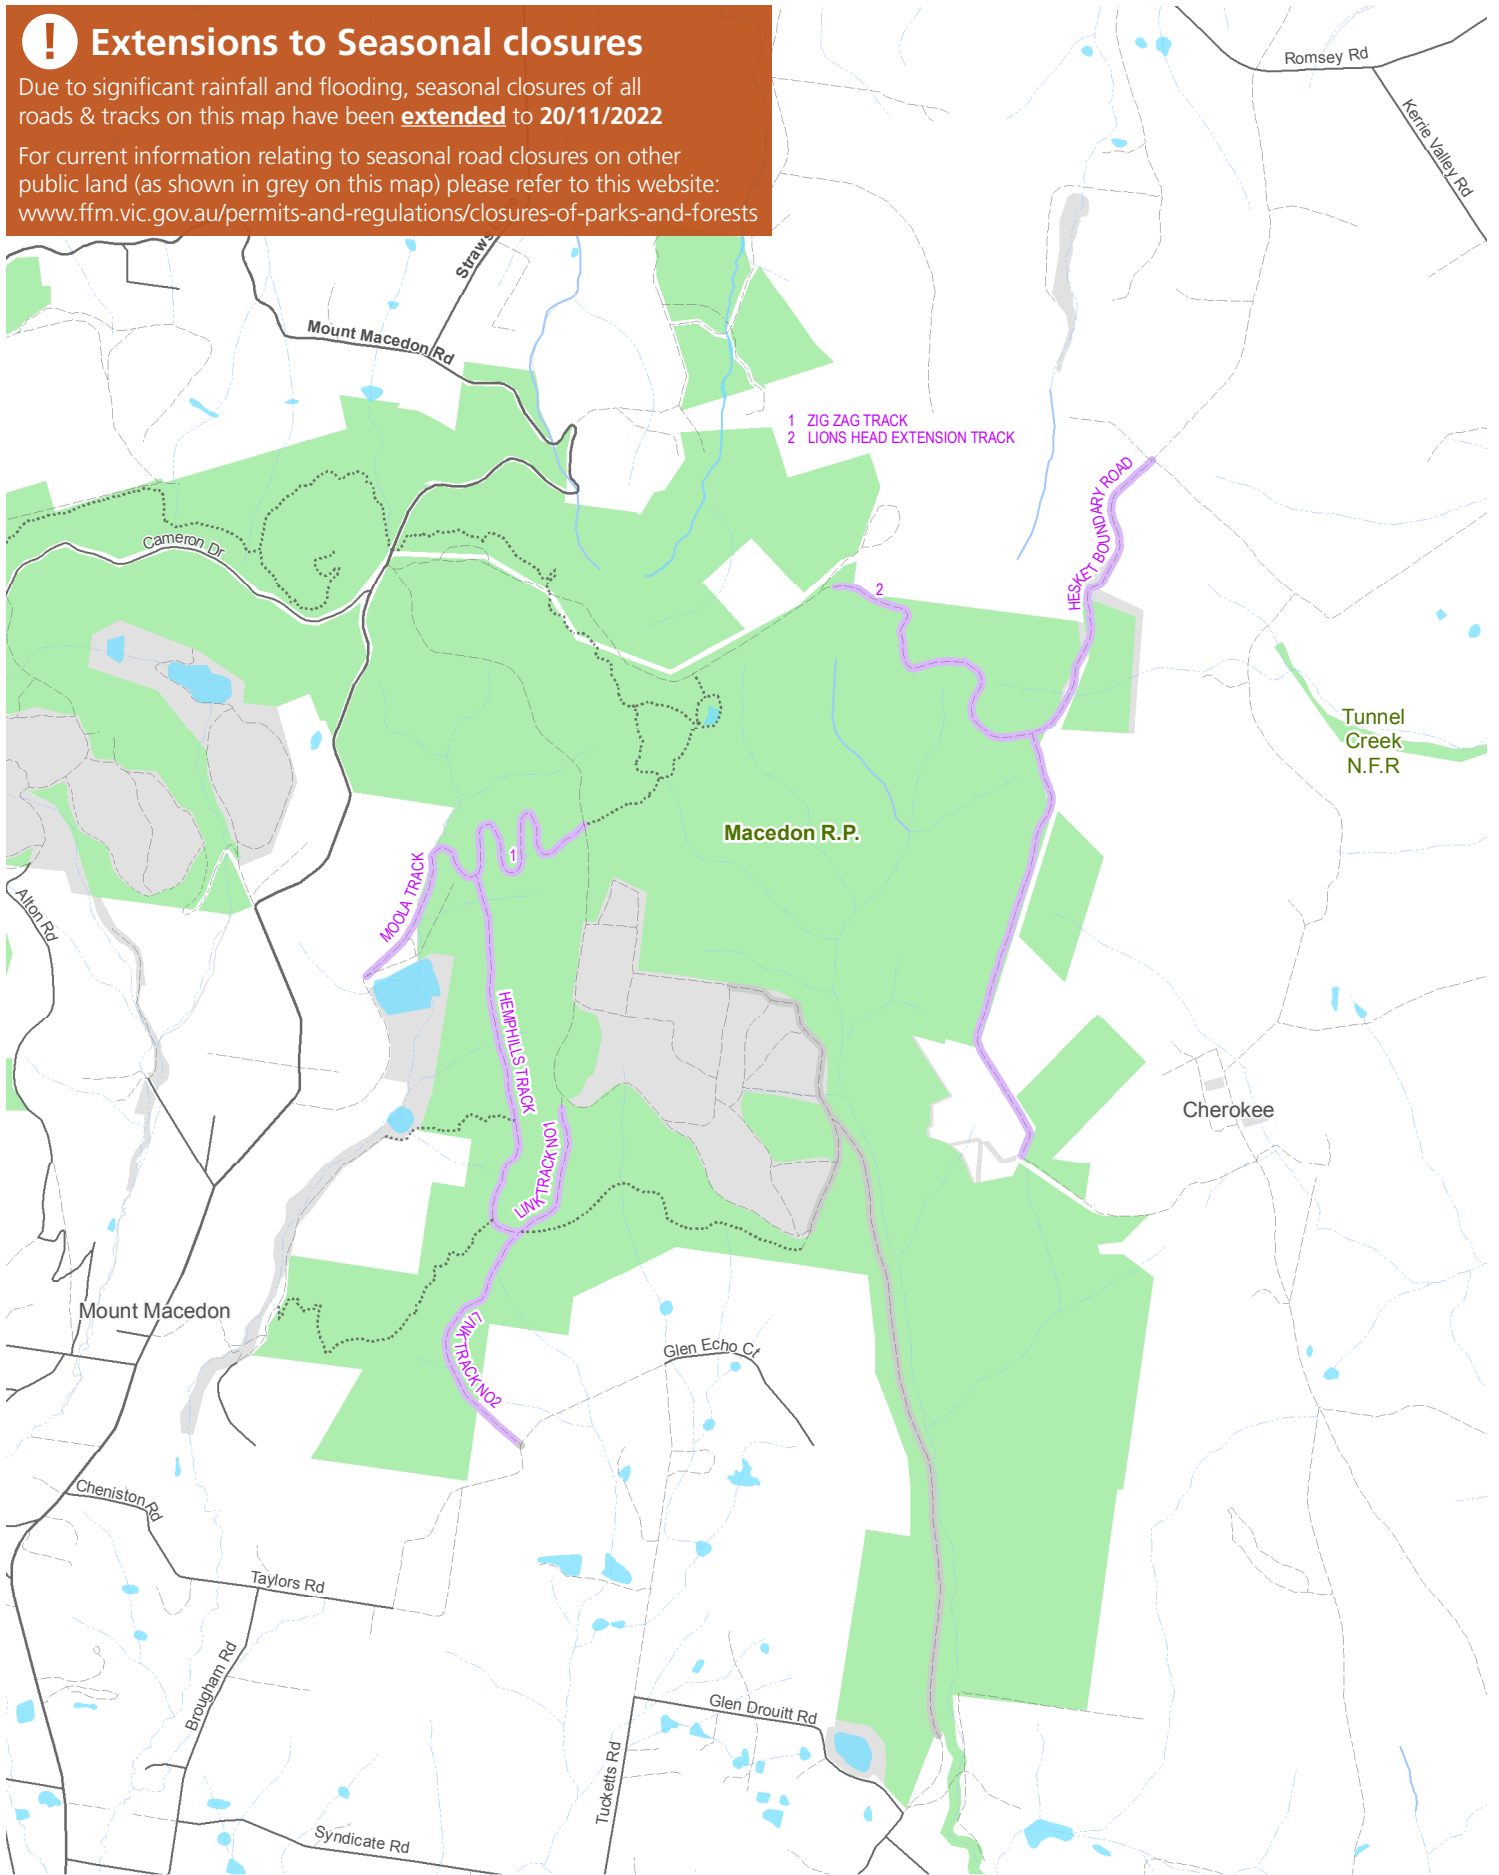

Extensions to Seasonal closures

Due to significant rainfall and flooding, seasonal closures of all roads & tracks on this map have been **extended to 20/11/2022**

For current information relating to seasonal road closures on other public land (as shown in grey on this map) please refer to this website: www.ffm.vic.gov.au/permits-and-regulations/closures-of-parks-and-forests

Macedon Regional Park

Map 15

Closure date, Reopen date

16/06/2022, 20/11/2022

- Arterial road
- Sealed road
- --- Unsealed road
- --- 4WD
- --- Walking track
- --- Management Vehicles Only

- Lake/ watercourse
- Parks and Reserves
- Public land