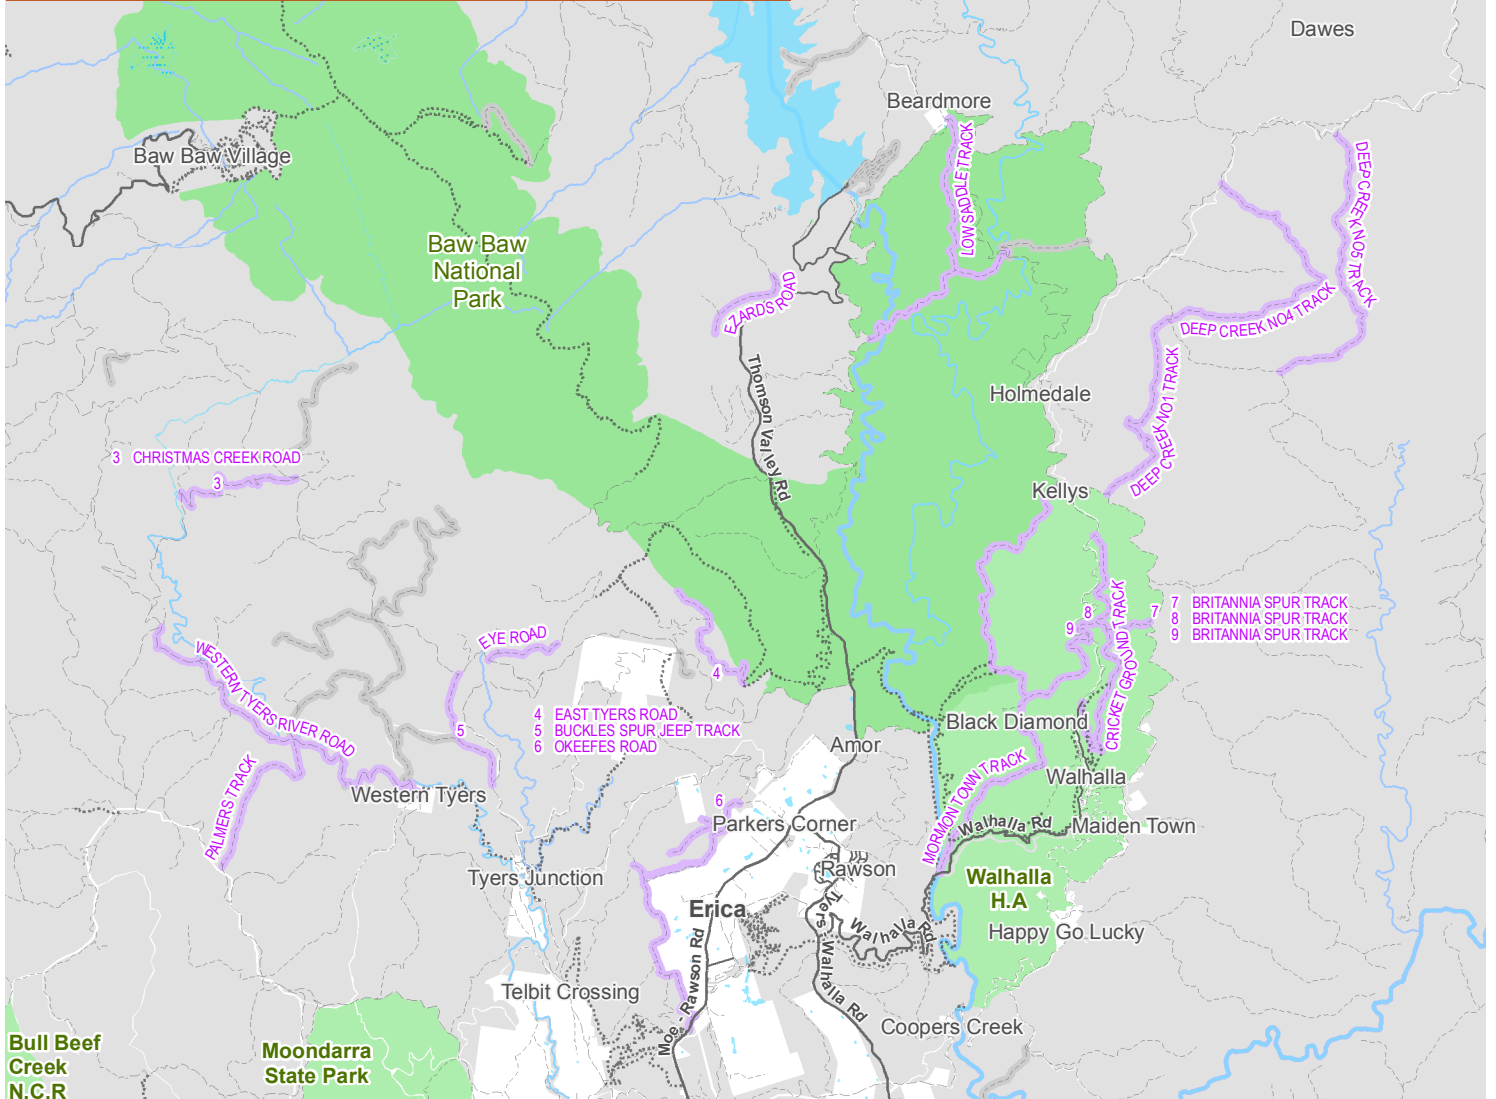

Extensions to Seasonal closures

Due to significant rainfall and flooding, seasonal closures of the following roads and tracks shown on this map have been **extended to 20/11/2022**

Affected track(s): Britannia Spur Track, Cricket Ground Track

Other tracks will re-open on the date(s) as shown in the map legend below.

For current information relating to seasonal road closures on other public land (as shown in grey on this map) please refer to this website: www.ffm.vic.gov.au/permits-and-regulations/closures-of-parks-and-forests

Baw Baw National Park

Map 27