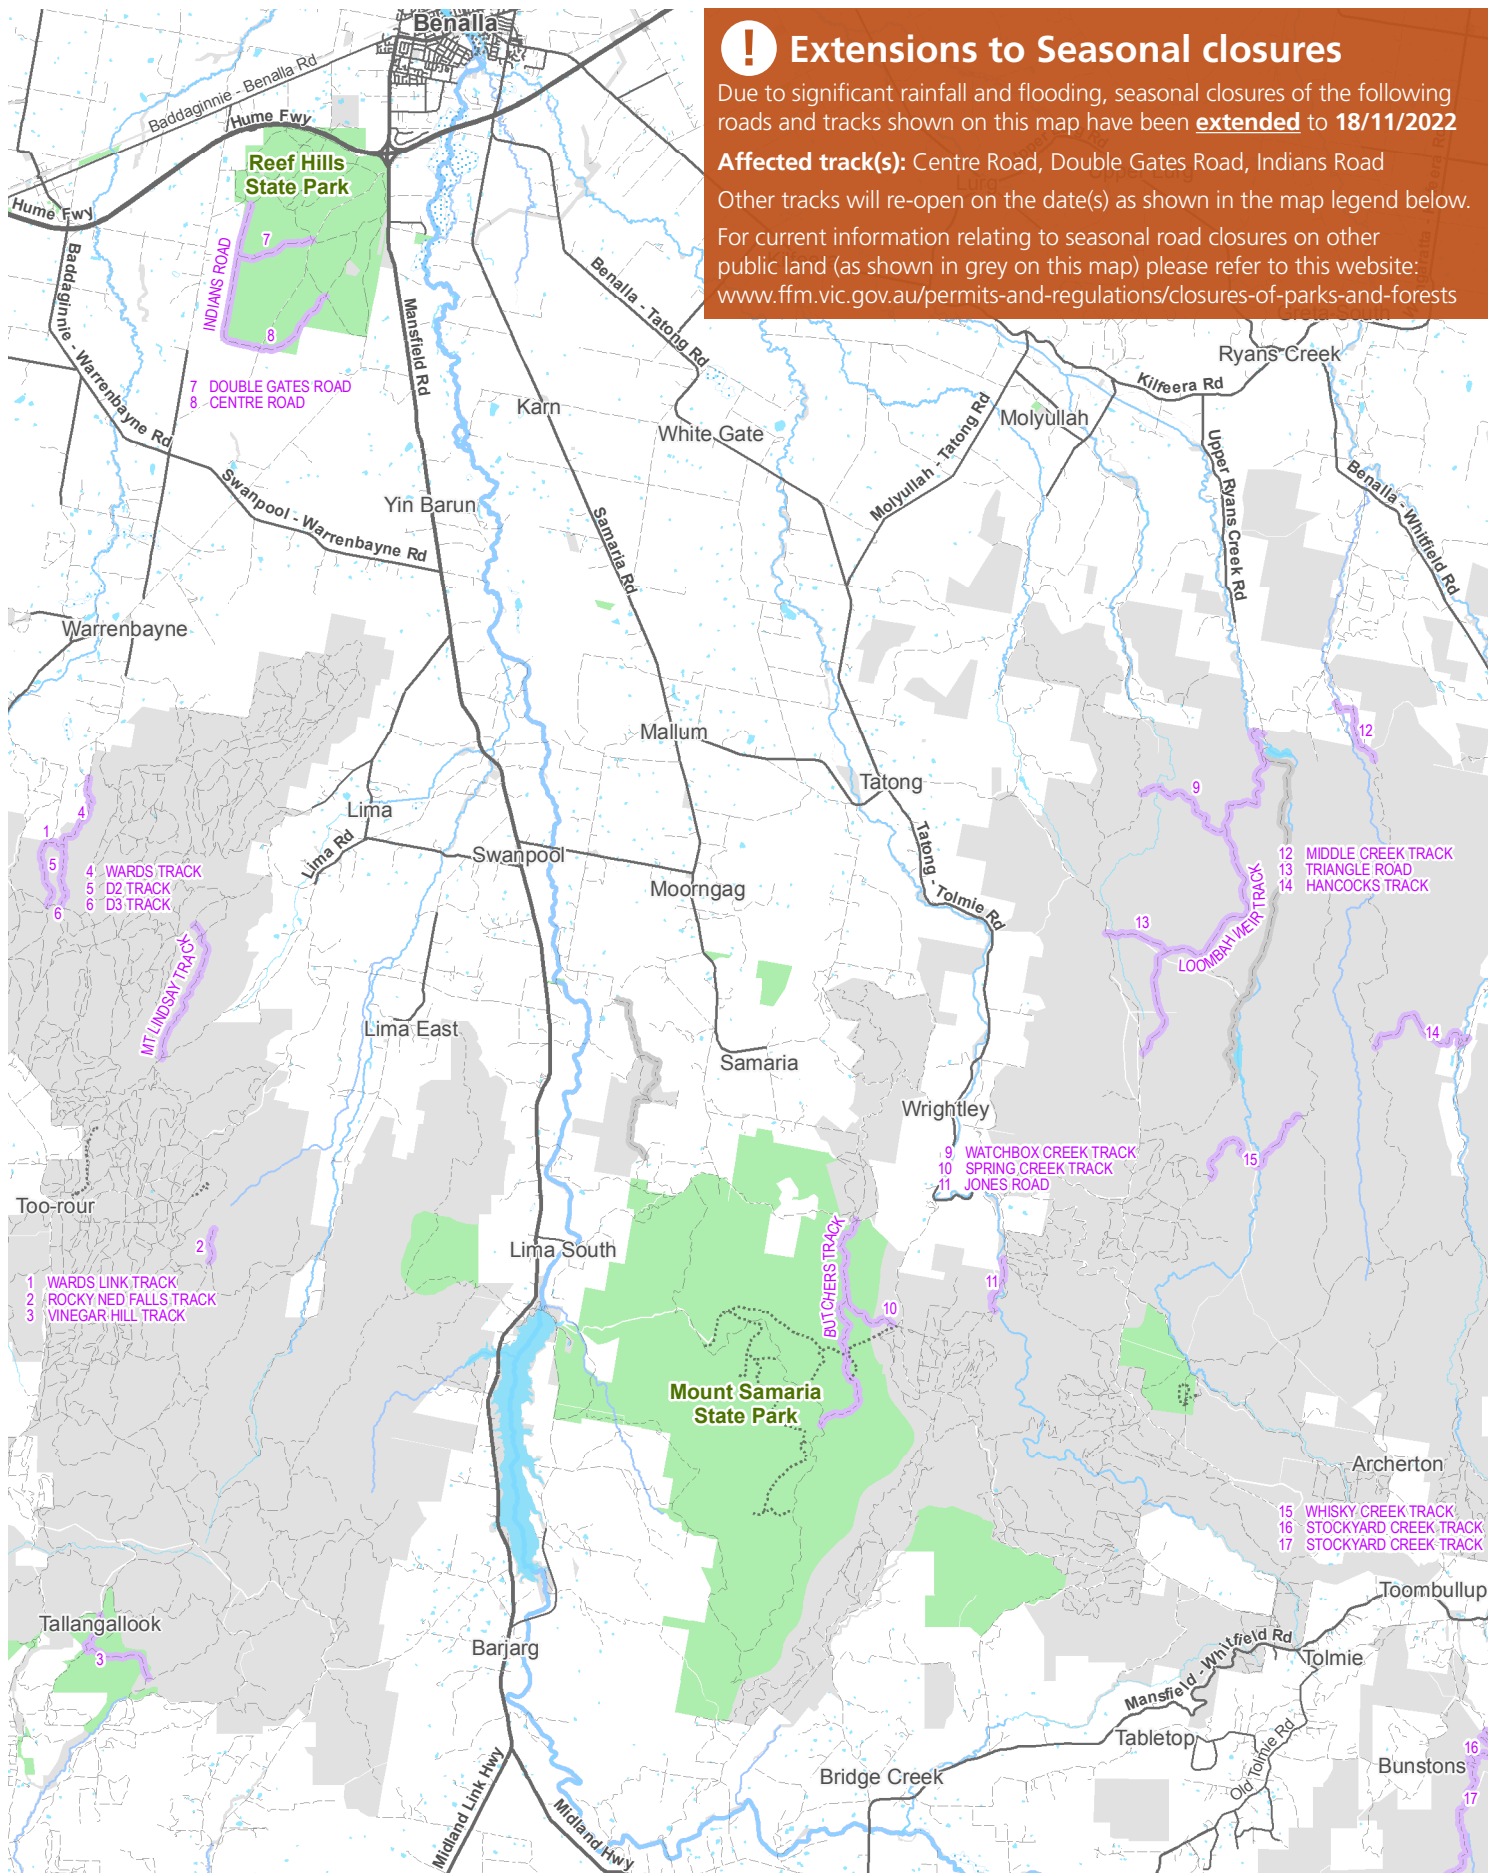

! Extensions to Seasonal closures
Due to significant rainfall and flooding, seasonal closures of the following roads and tracks shown on this map have been **extended to 18/11/2022**
Affected track(s): Centre Road, Double Gates Road, Indians Road
Other tracks will re-open on the date(s) as shown in the map legend below.
For current information relating to seasonal road closures on other public land (as shown in grey on this map) please refer to this website:
www.ffm.vic.gov.au/permits-and-regulations/closures-of-parks-and-forests

Mount Samaria State Park/Reef Hills State Park

Map 31

Closure date, Reopen date
16/06/2022, 27/10/2022
Fwy/Hwy

Arterial road
Sealed road
Unsealed road
4WD
Walking track
Management Vehicles Only

Subject to inundation
Lake/ watercourse
Wetland
Parks and Reserves
Public land