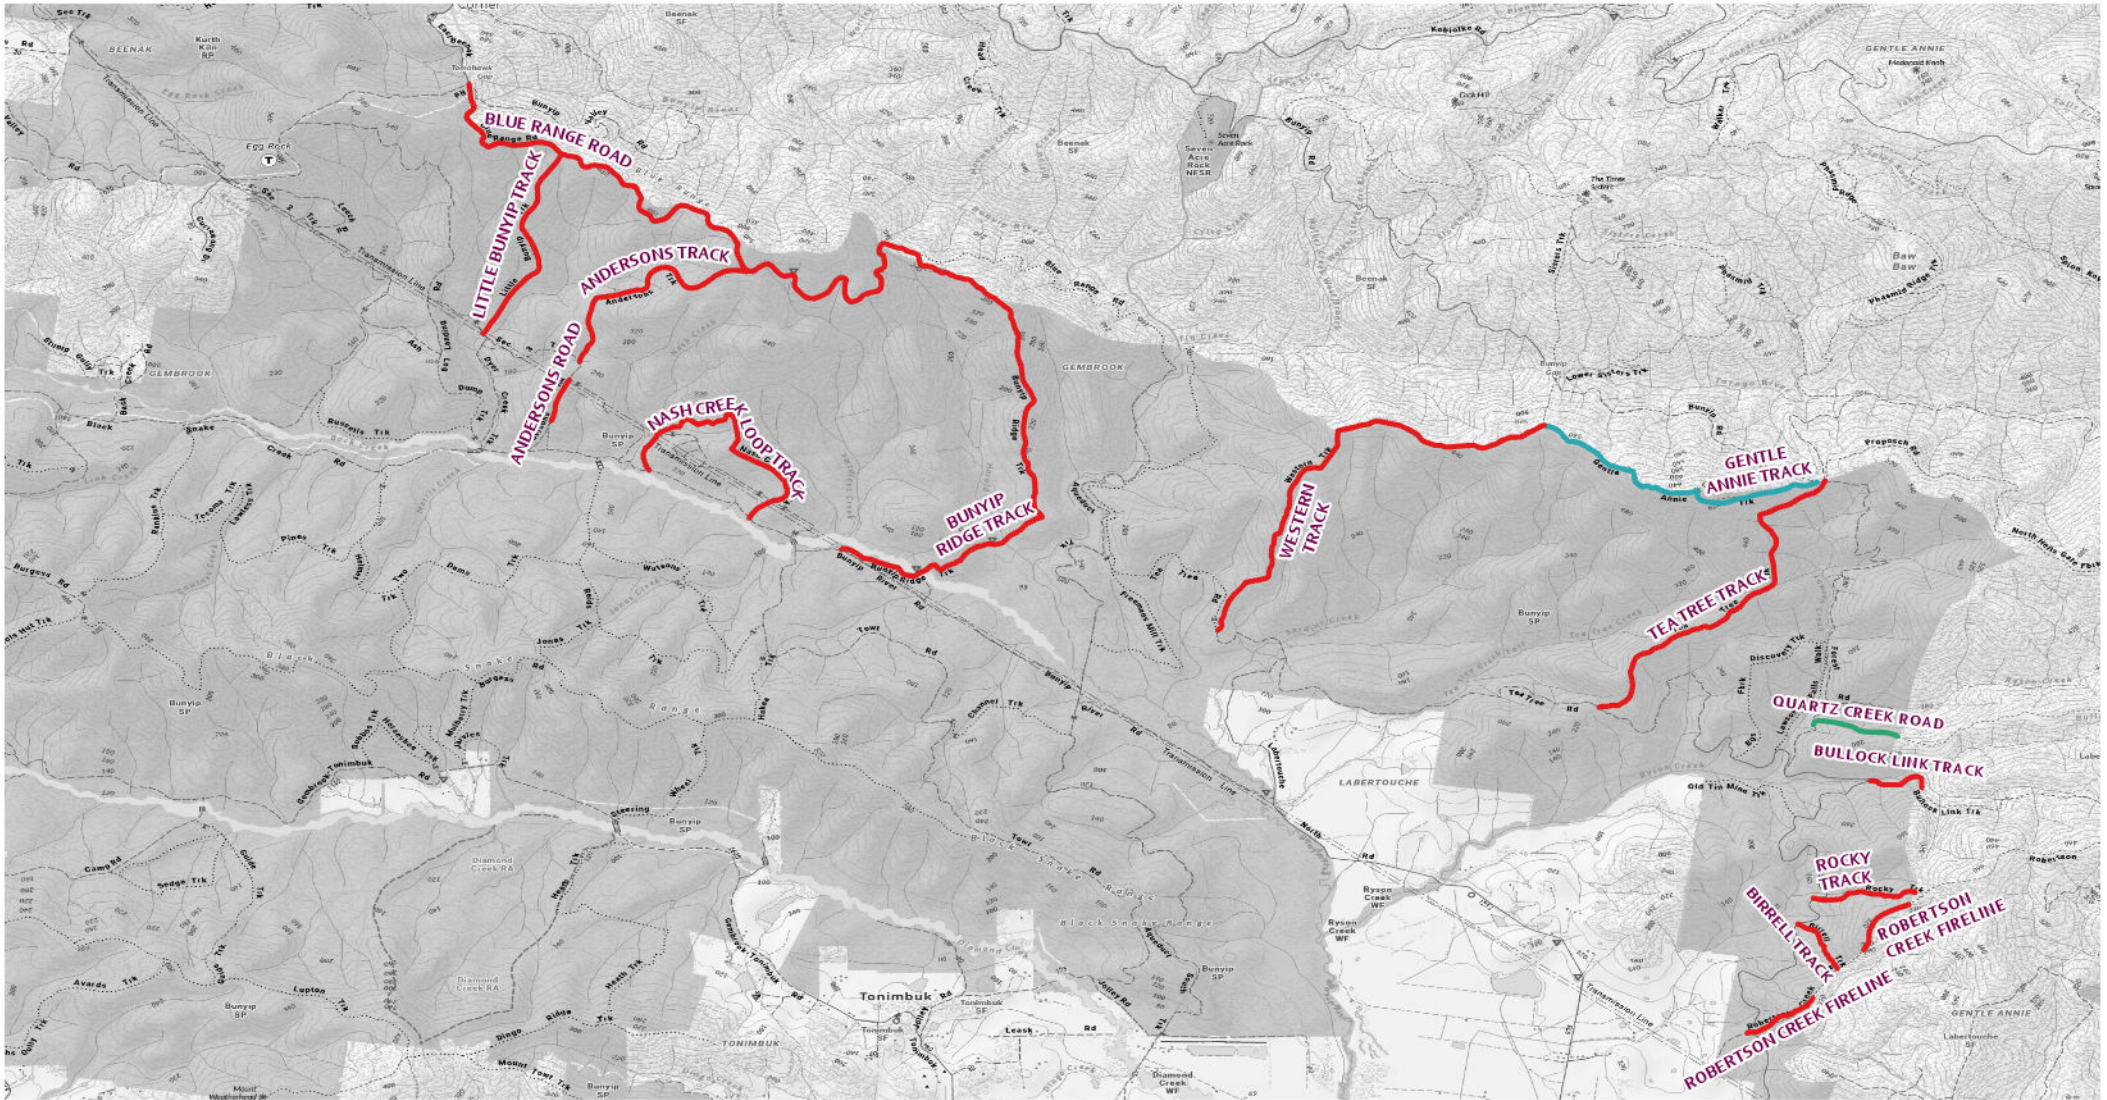

## 2026 Seasonal Road Closures

Close on Thursday after King's Birthday - Open on Thursday before Melbourne Cup Day

0 2.45 4.9 9.8 Km