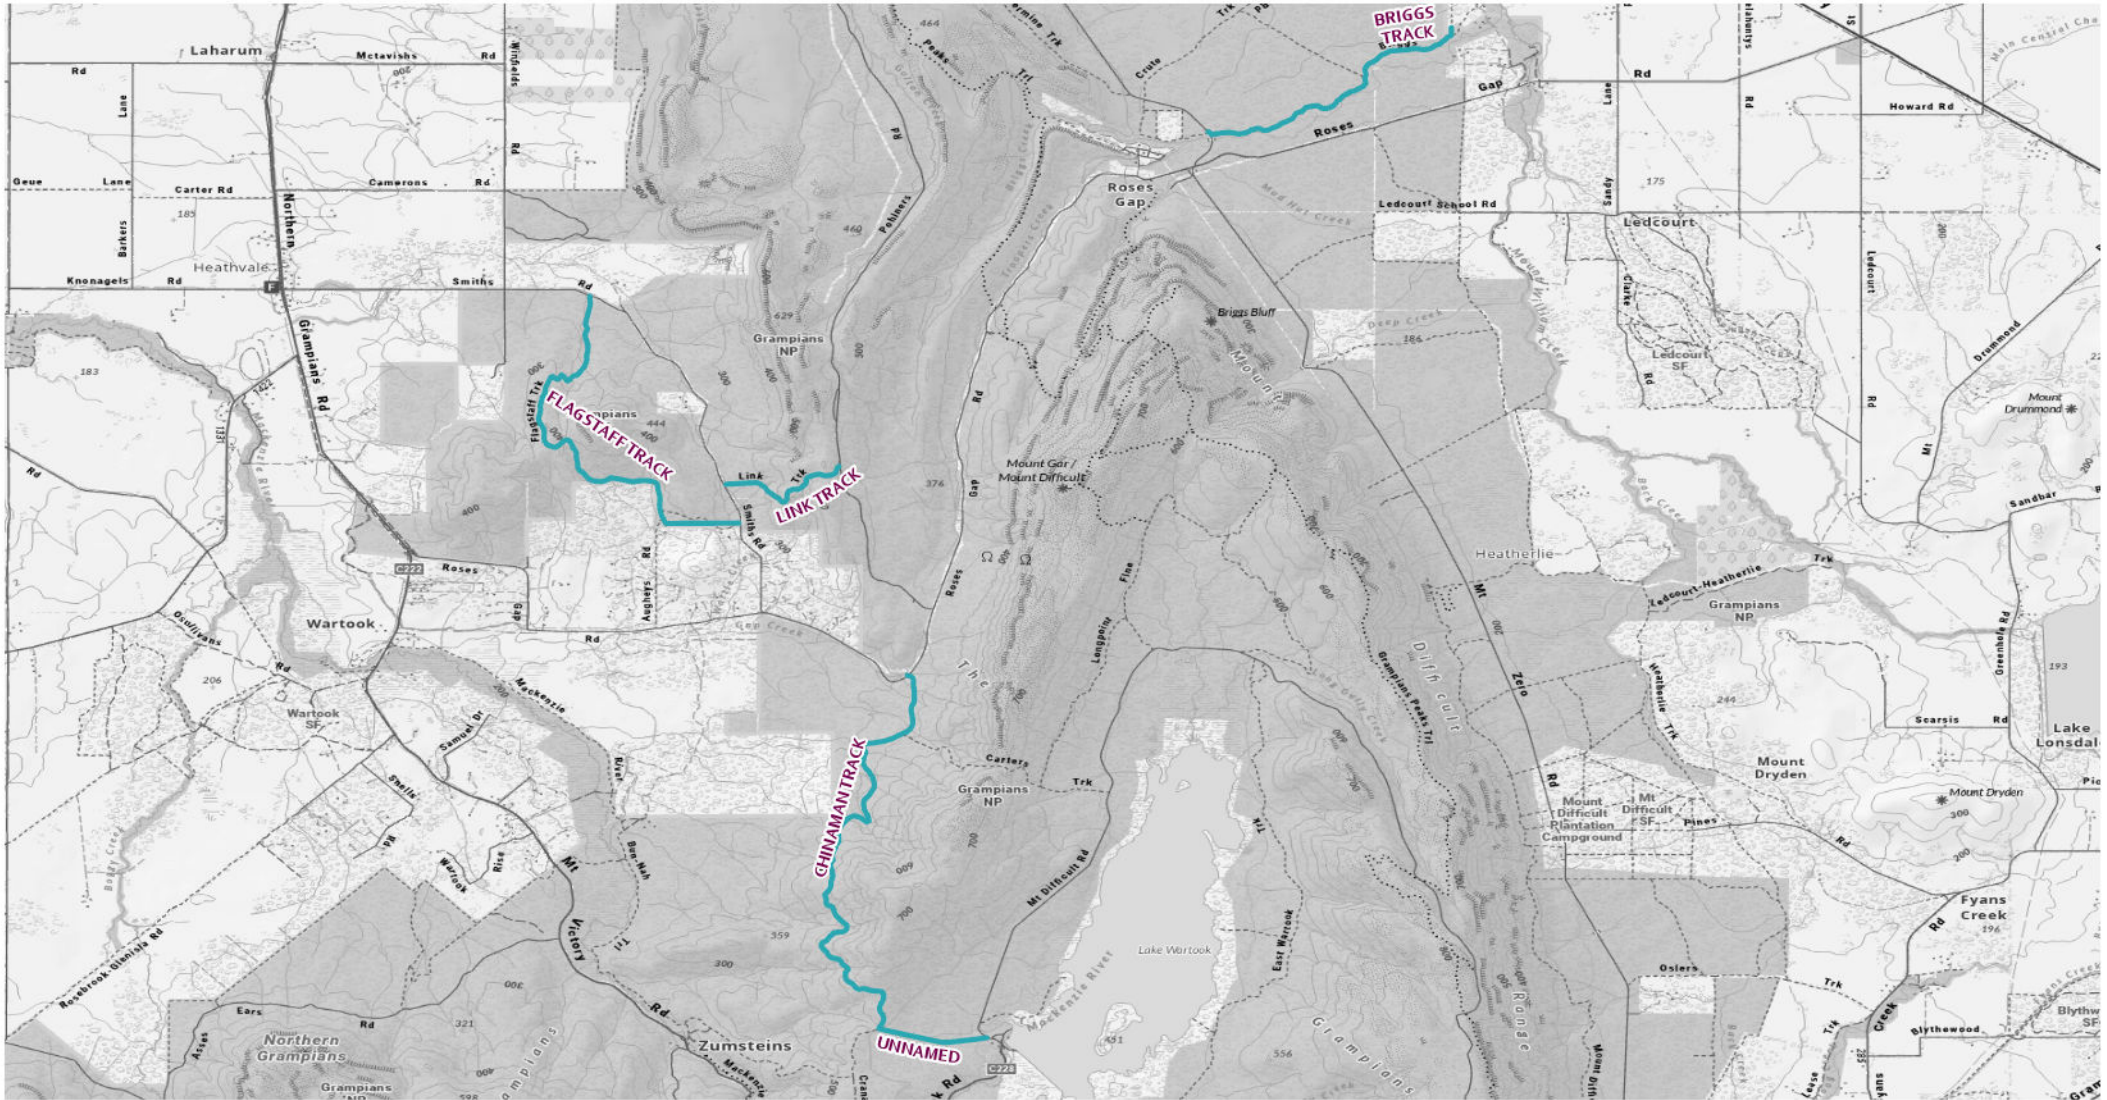

## 2026 Seasonal Road Closures

— Close 4 days after King's Birthday - Open 6 days before Melbourne Cup Day

0 1.23 2.45 4.9 Km

Disclaimer: Parks Victoria does not guarantee that this data is without flaw of any kind and therefore disclaims all liability which may arise from you relying on this information. Data source acknowledgements: State Digital Mapbase. The State of Victoria and the Department of Environment, Energy and Climate Action.