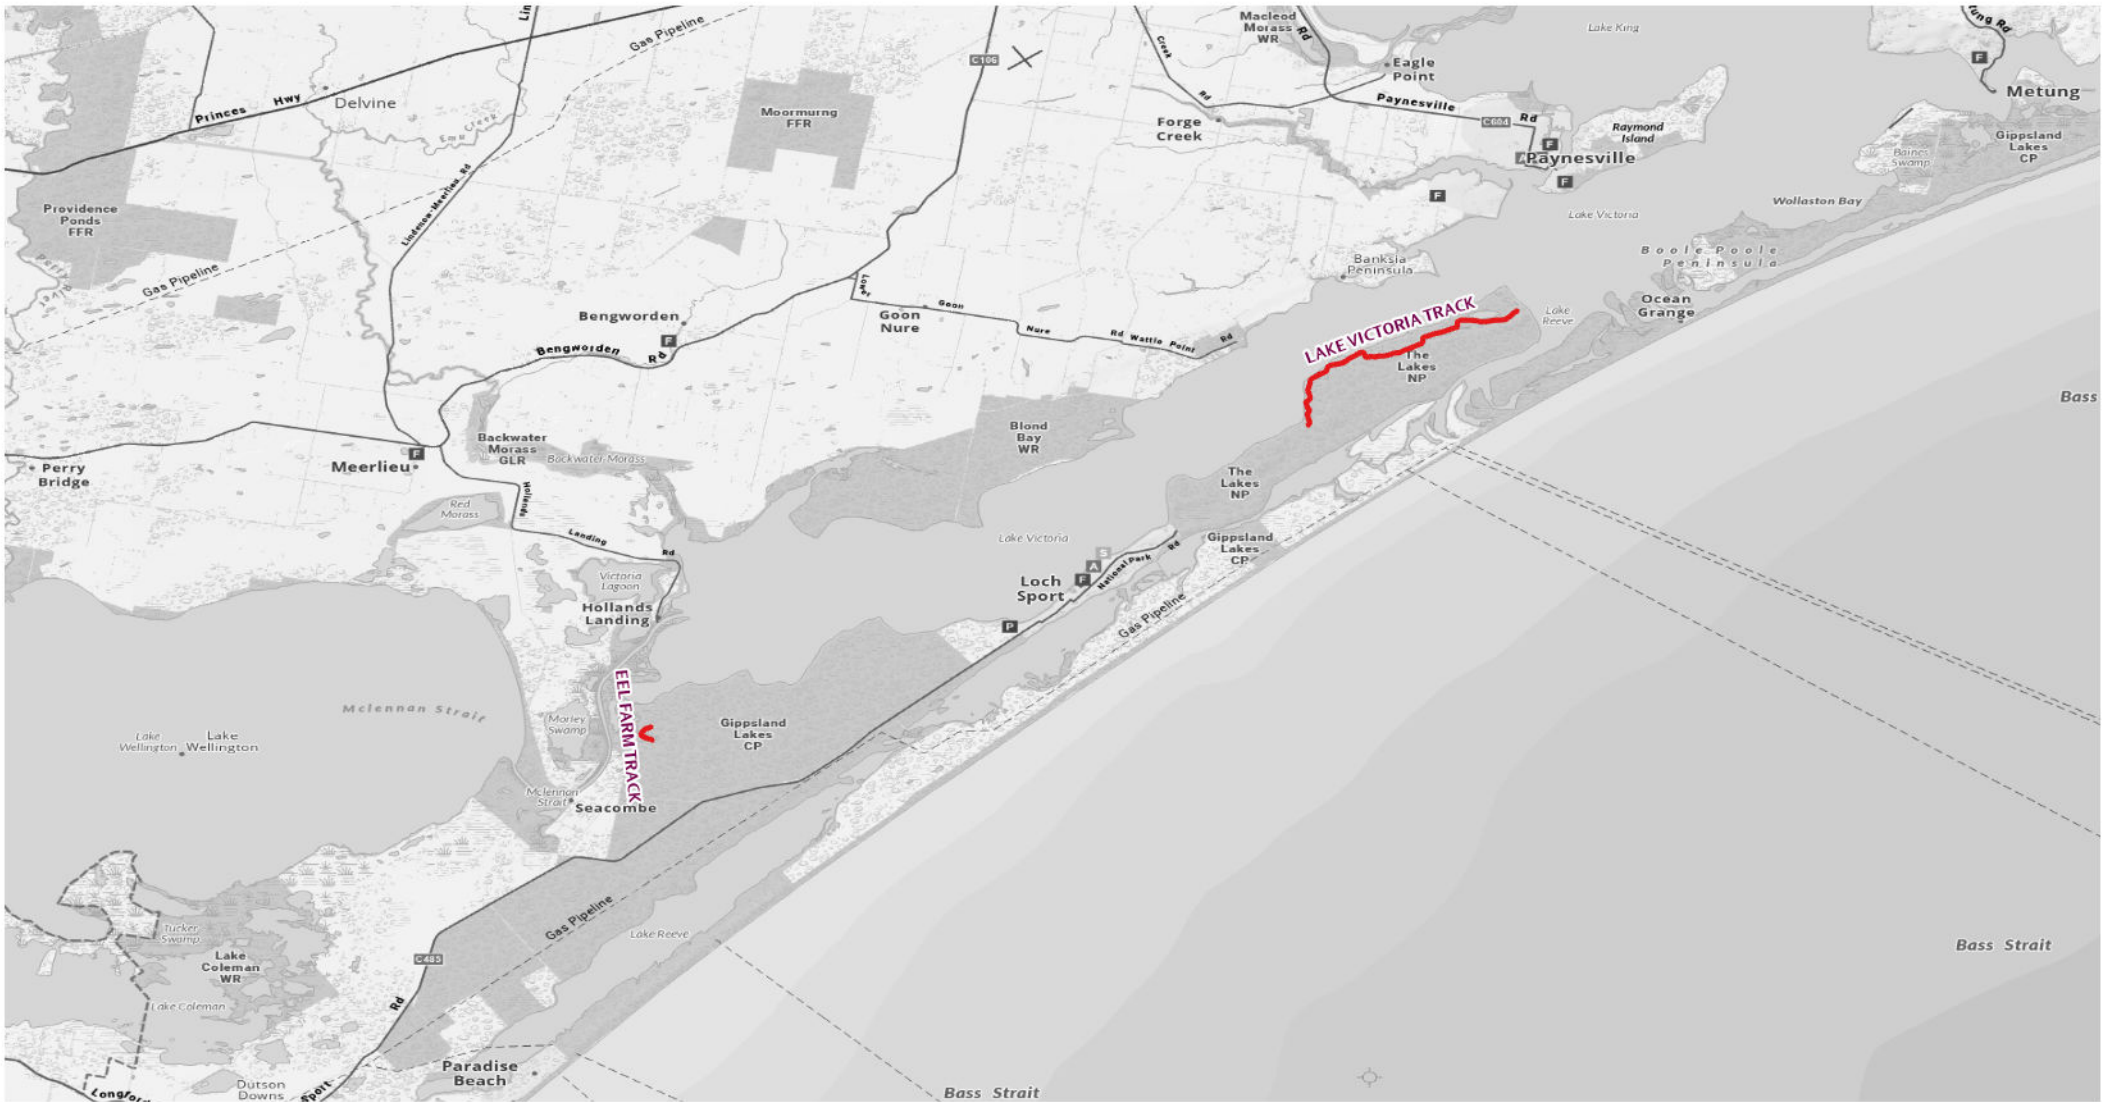

# Map 3 - Ewing Morass WR

## 2026 Seasonal Road Closures

— Close on Thursday after King's Birthday - Open on Thursday before Melbourne Cup Day

0 2.05 4.1 8.2 Km