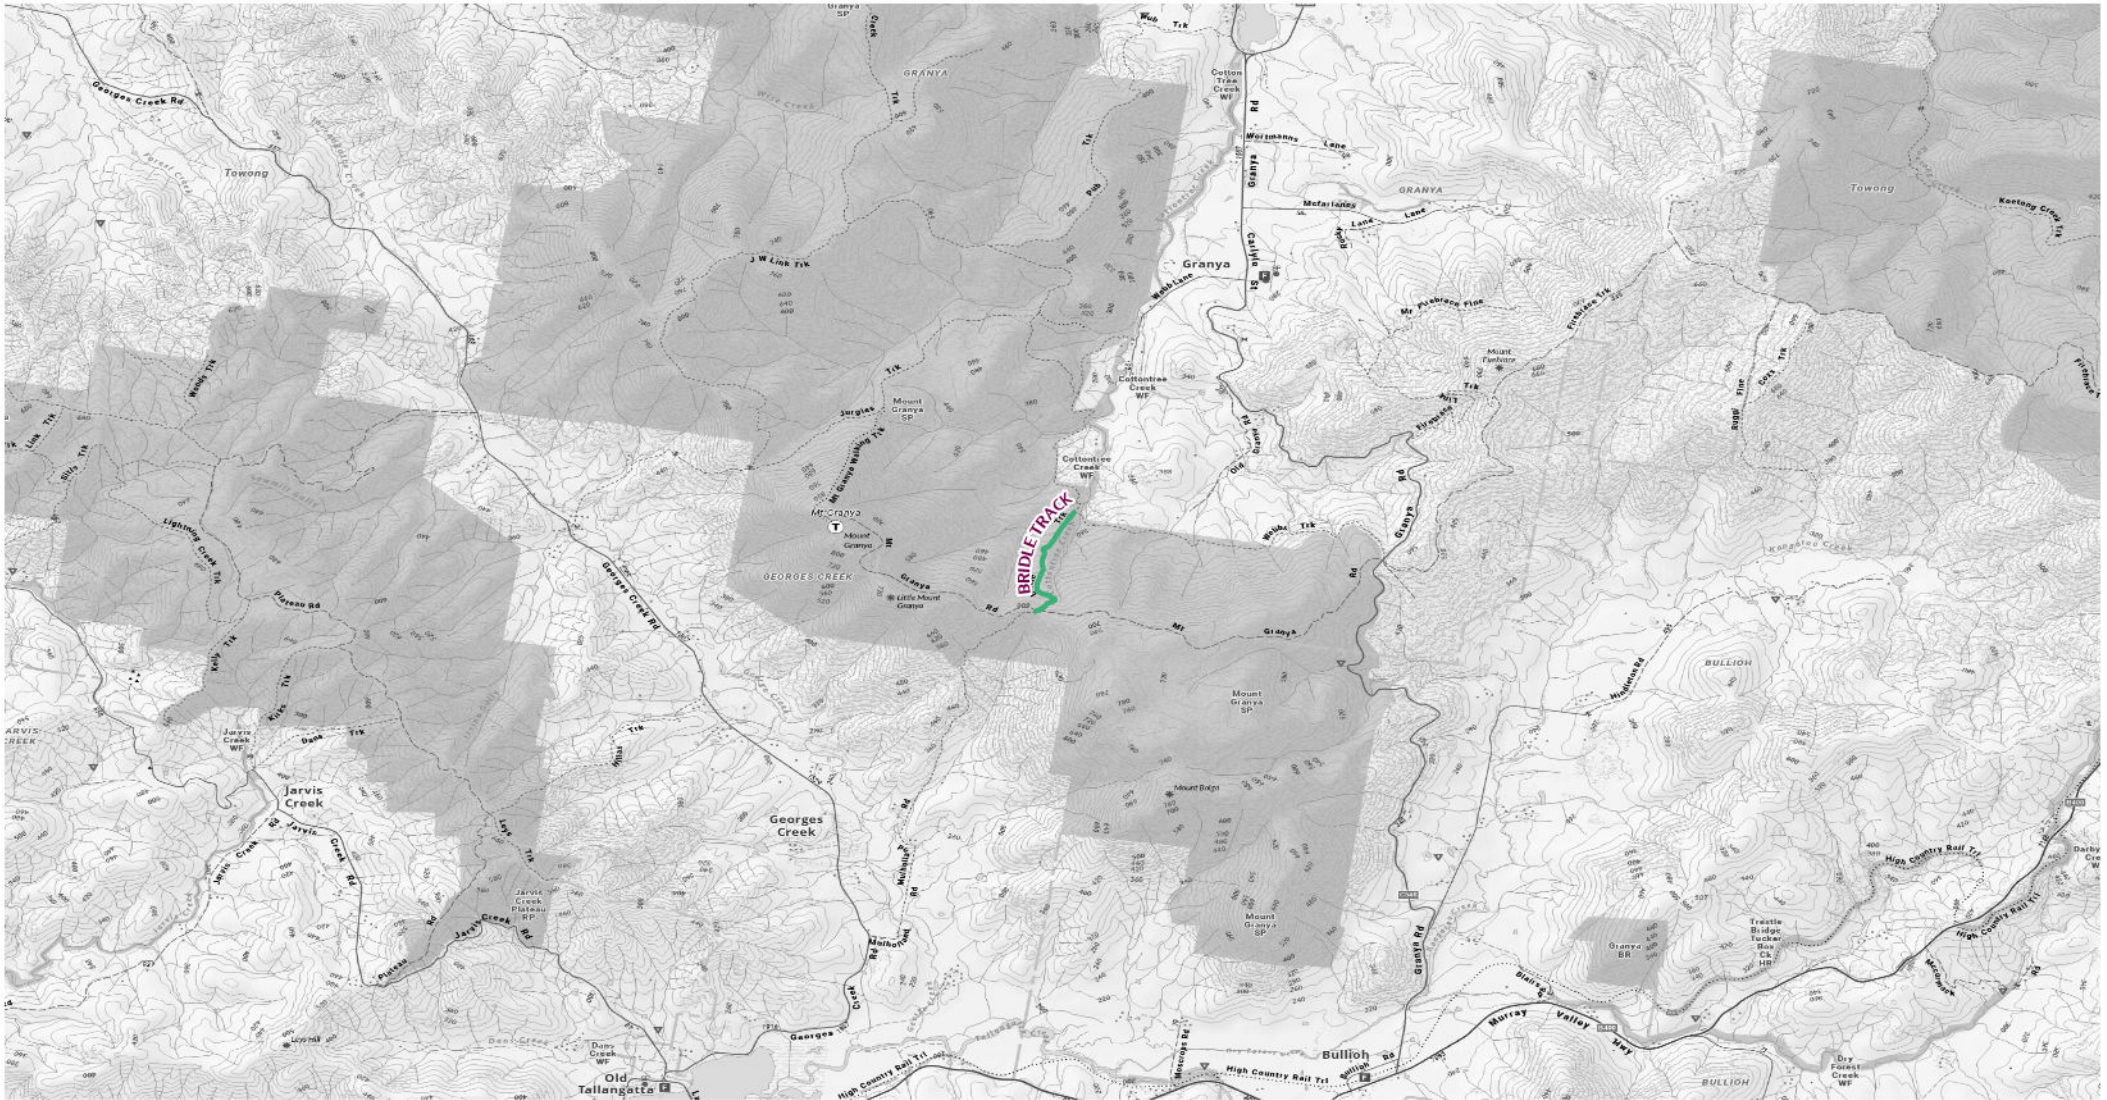

Map 25 - Mount Granya SP

2026 Seasonal Road Closures

— Close on Thursday after King's Birthday - Open on Friday before Melbourne Cup Day