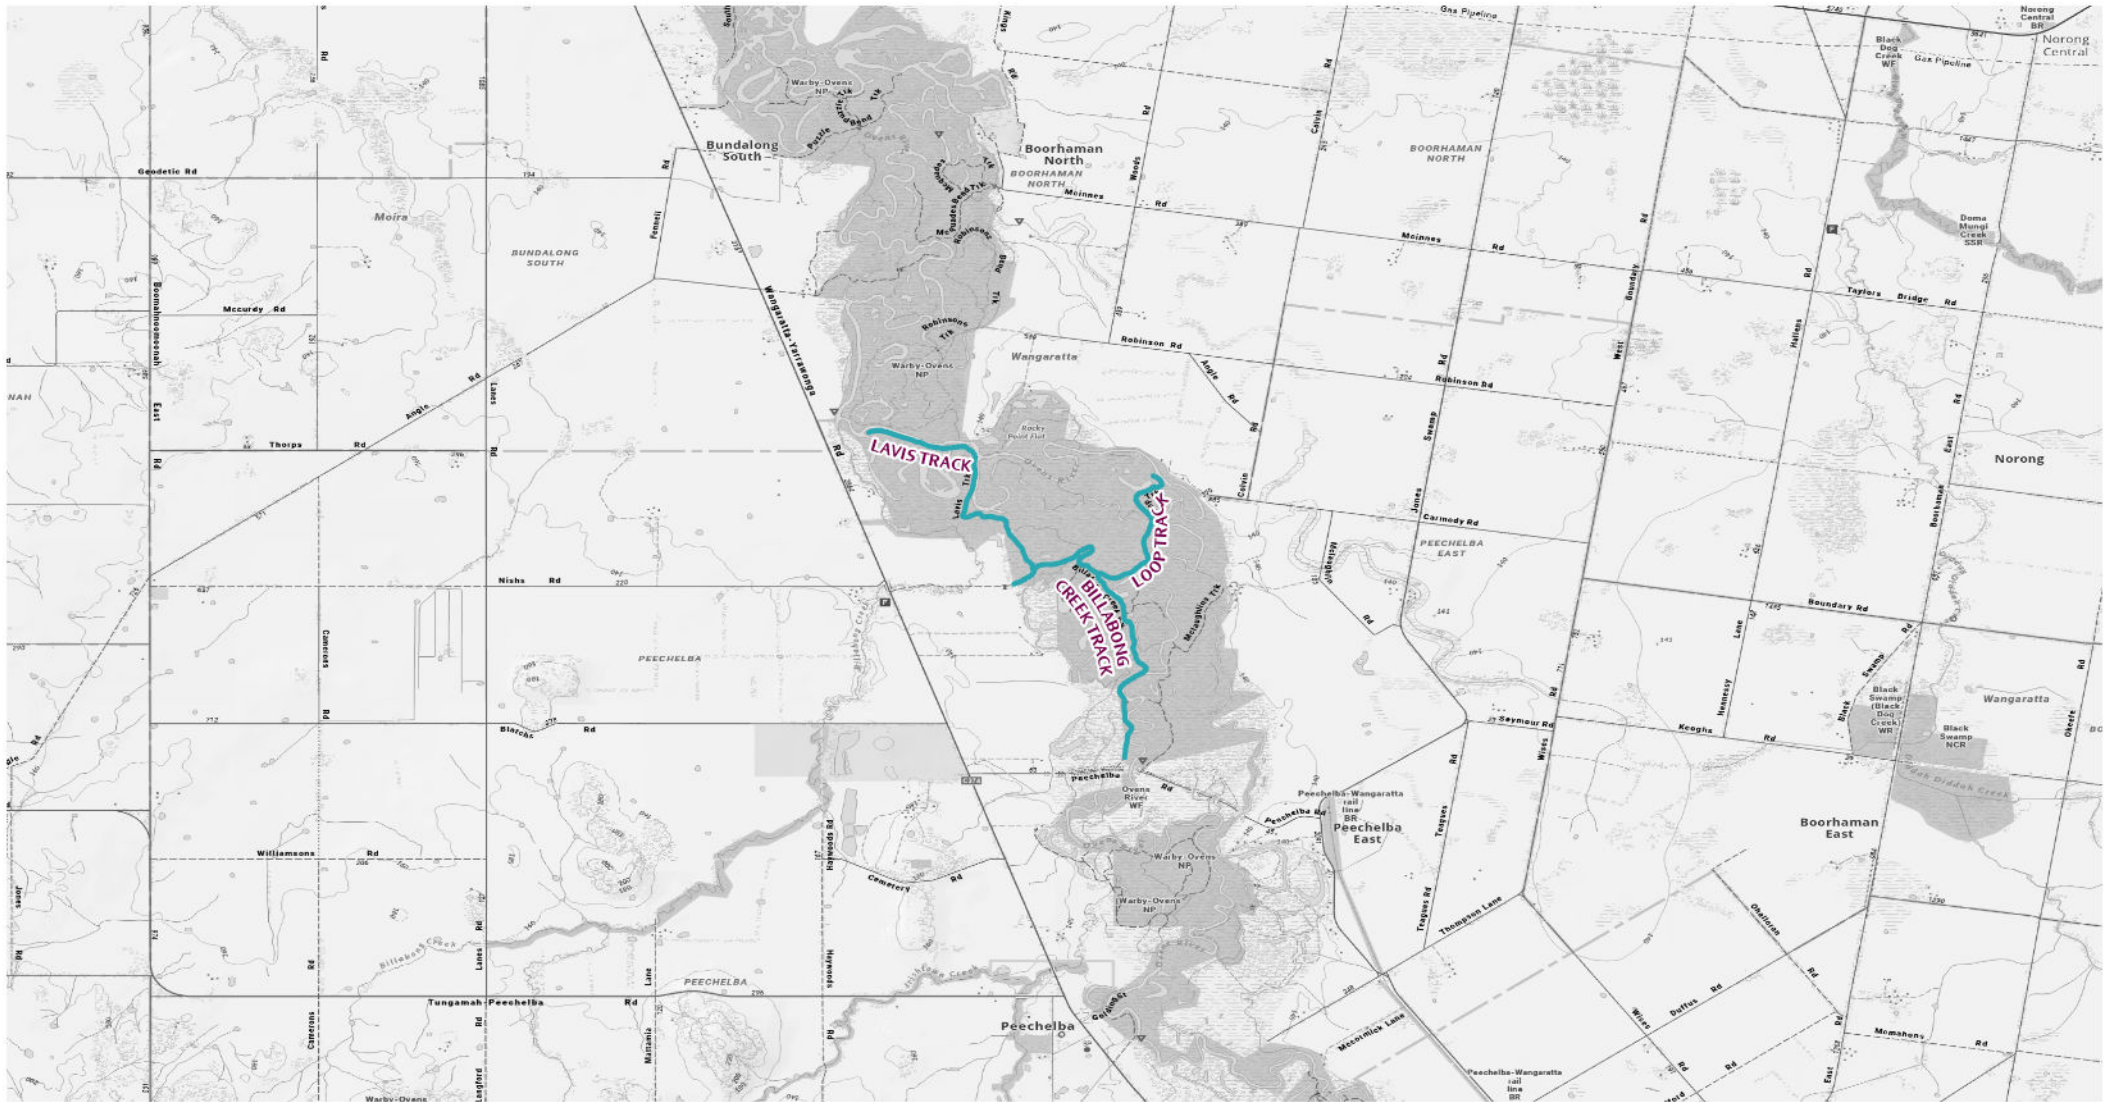

## 2026 Seasonal Road Closures

— Close 4 days after King's Birthday - Open 6 days before Melbourne Cup Day

Disclaimer: Parks Victoria does not guarantee that this data is without flaw of any kind and therefore disclaims all liability which may arise from you relying on this information.  
 Data source acknowledgements: State Digital Mapbase. The State of Victoria and the Department of Environment, Energy and Climate Action.