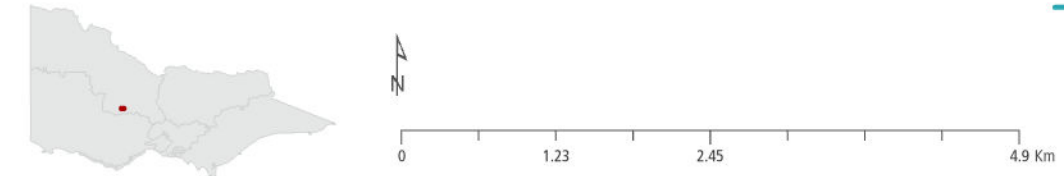

Map 37 - Paddys Ranges SP

2026 Seasonal Road Closures

Close 4 days after King's Birthday - Open 6 days before Melbourne Cup Day

Disclaimer: Parks Victoria does not guarantee that this data is without flaw of any kind and therefore disclaims all liability which may arise from you relying on this information.
Data source acknowledgements: State Digital Mapbase. The State of Victoria and the Department of Environment, Energy and Climate Action.