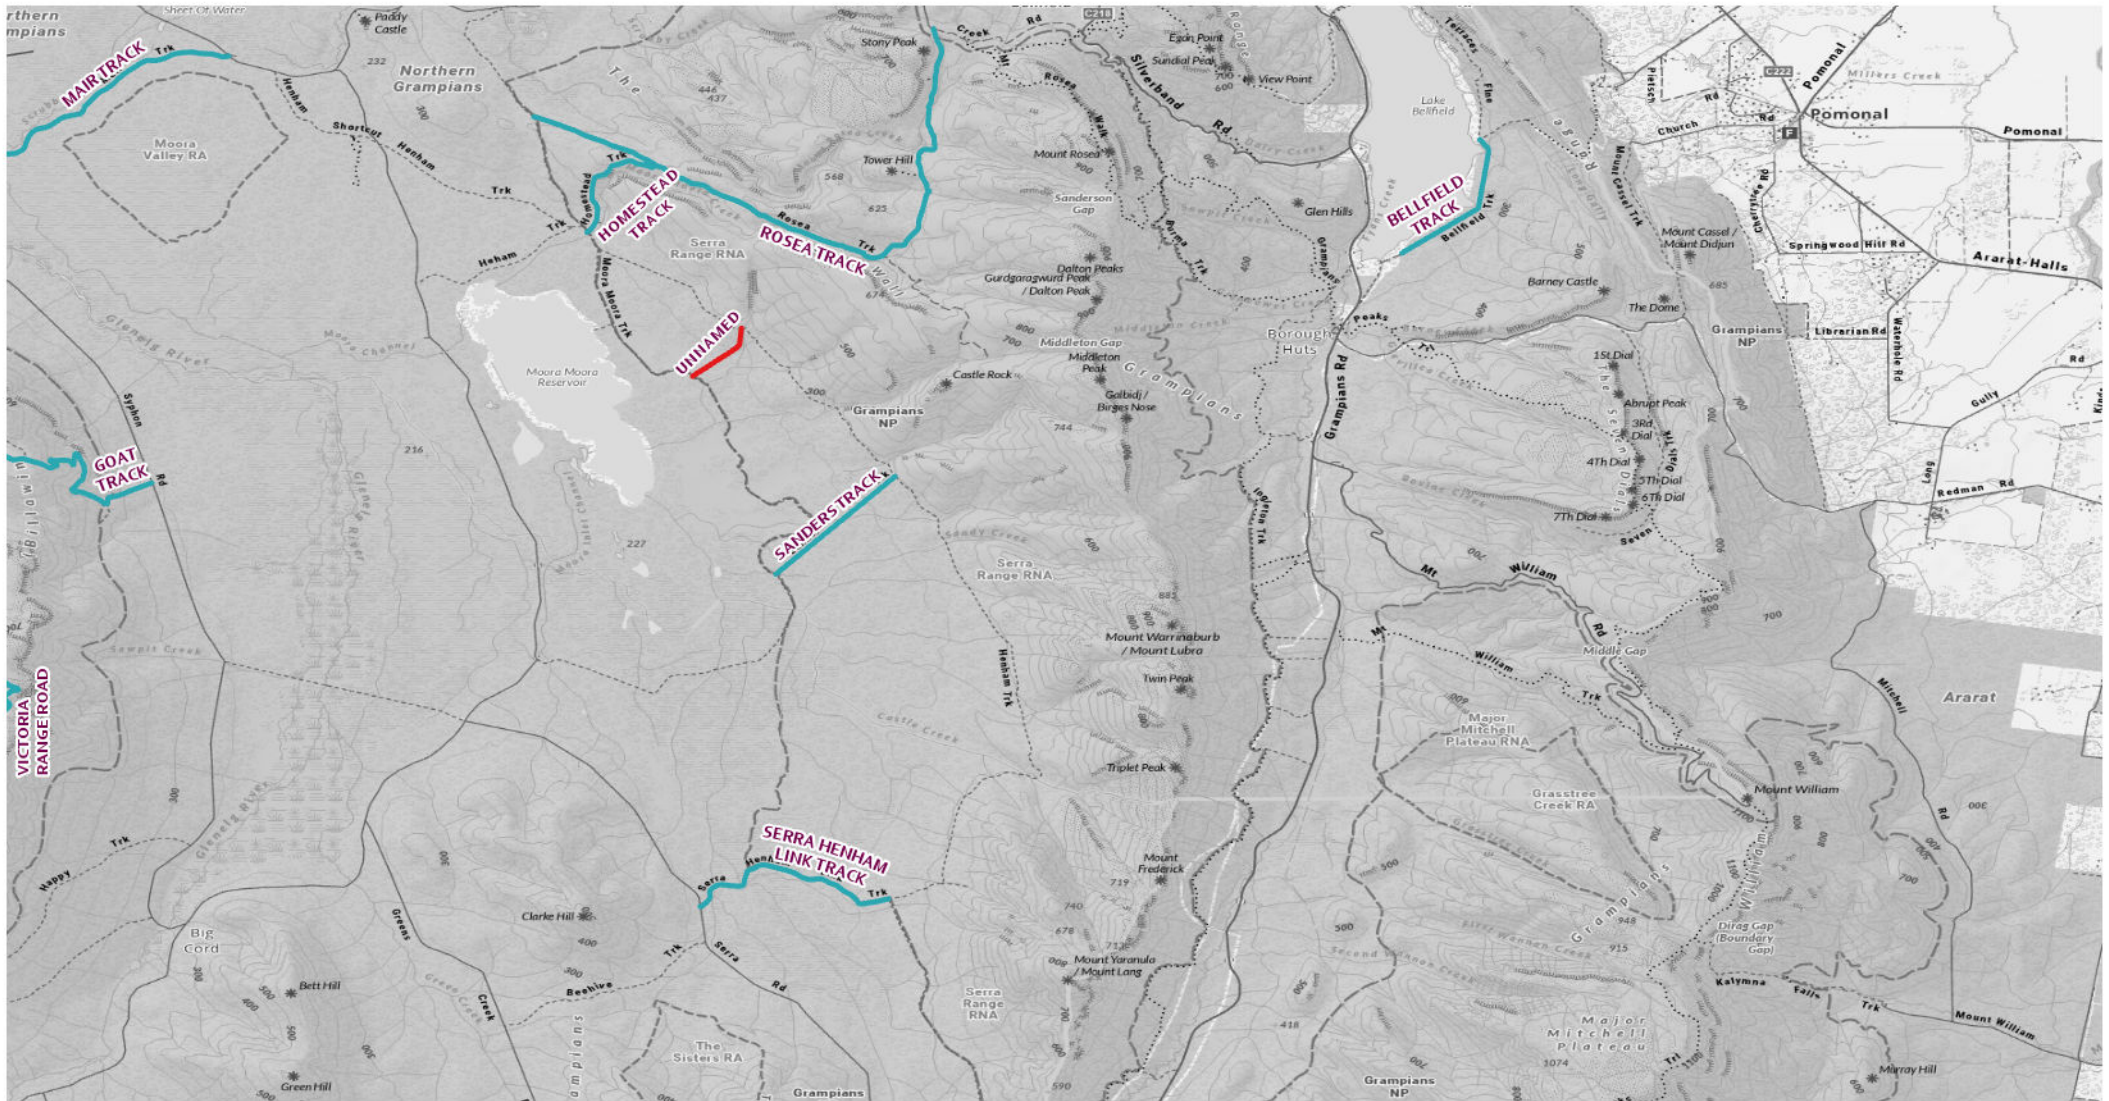

Map 46 - Grampians NP (East)

2026 Seasonal Road Closures