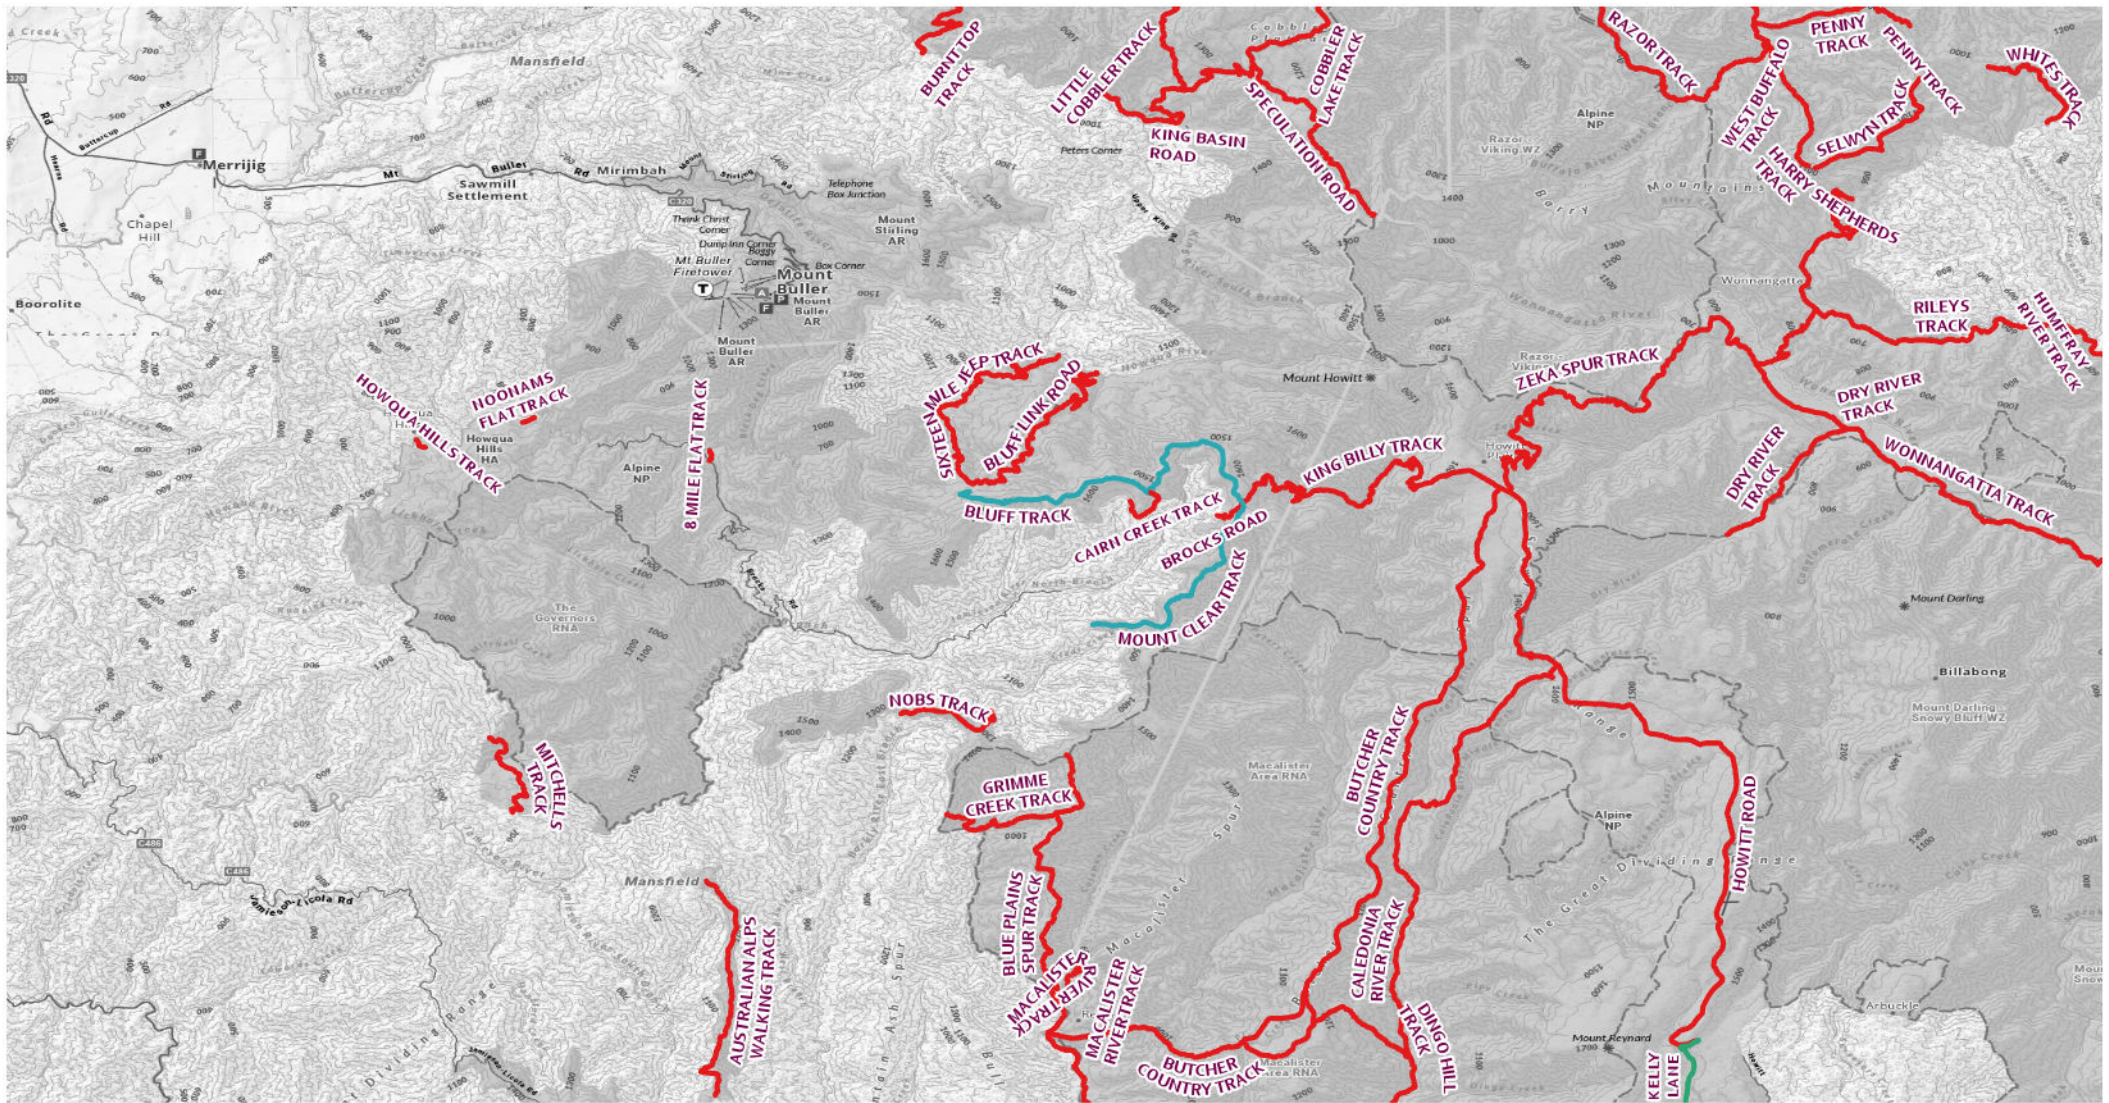

### 2026 Seasonal Road Closures

0 5.5 11 22 Km

Close 39 days after King's Birthday - Open 25 days before Melbourne Cup Day

Close 4 days after King's Birthday - Open 6 days before Melbourne Cup Day

Close on Thursday after King's Birthday - Open on Thursday before Melbourne Cup Day

### 2026 Seasonal Road Closures

0 5.5 11 22 Km

- Close 39 days after King's Birthday - Open 25 days before Melbourne Cup Day
- Close on Thursday after King's Birthday - Open on Thursday before Melbourne Cup Day