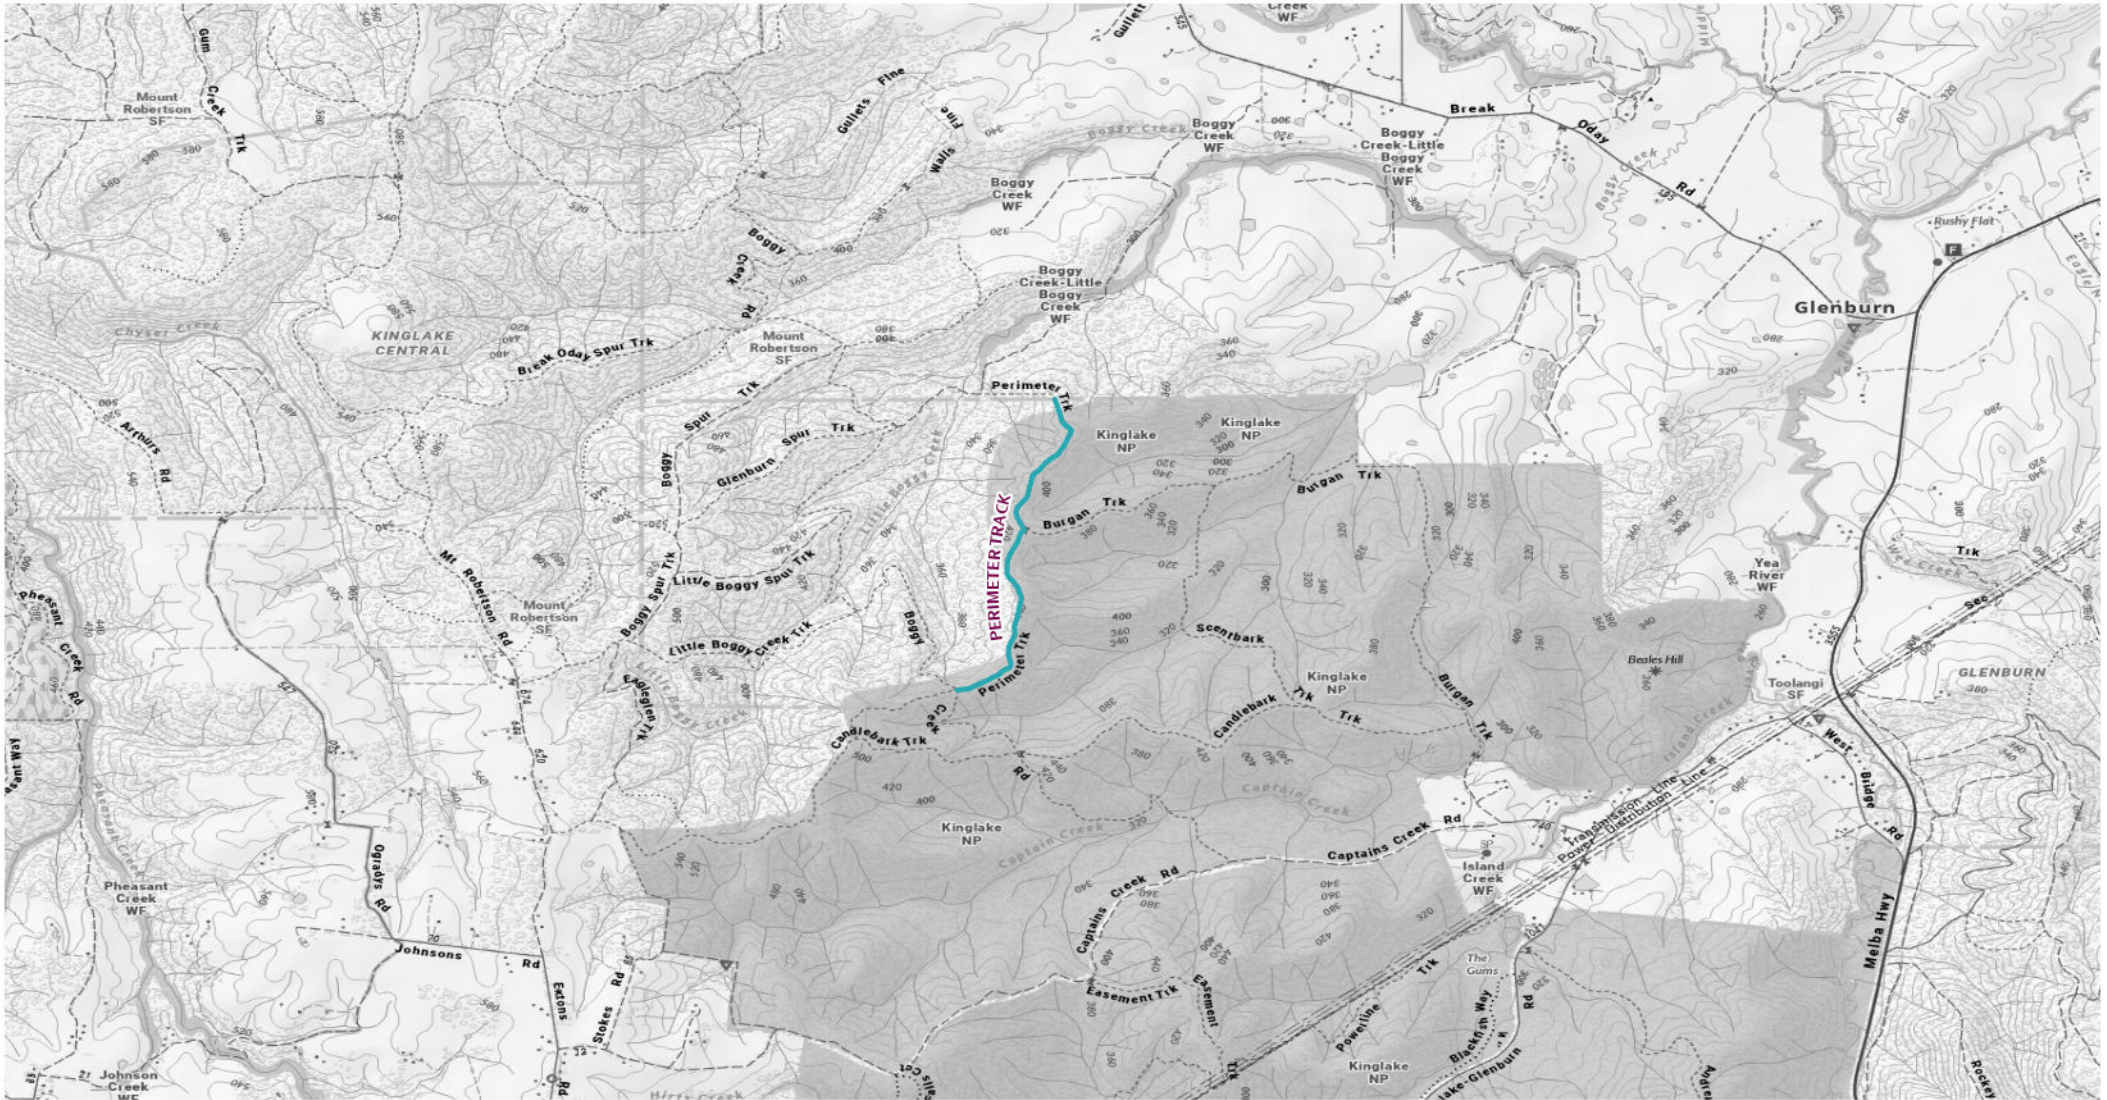

Map 32 - Kinglake NP

2026 Seasonal Road Closures

— Close 4 days after King's Birthday - Open 6 days before Melbourne Cup Day

Disclaimer: Parks Victoria does not guarantee that this data is without flaw of any kind and therefore disclaims all liability which may arise from you relying on this information.
Data source acknowledgements: State Digital Mapbase. The State of Victoria and the Department of Environment, Energy and Climate Action.