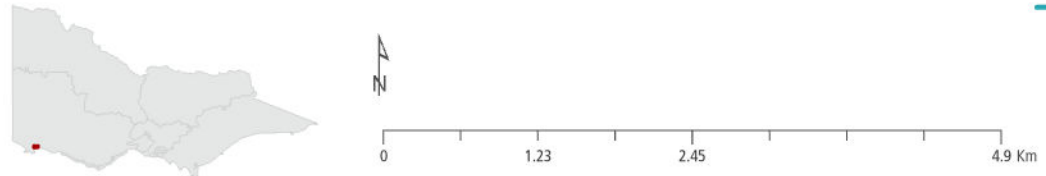

Map 52 - Narrawong FR

2026 Seasonal Road Closures

Close 4 days after King's Birthday - Open 6 days before Melbourne Cup Day

Disclaimer: Parks Victoria does not guarantee that this data is without flaw of any kind and therefore disclaims all liability which may arise from you relying on this information.
Data source acknowledgements: State Digital Mapbase. The State of Victoria and the Department of Environment, Energy and Climate Action.