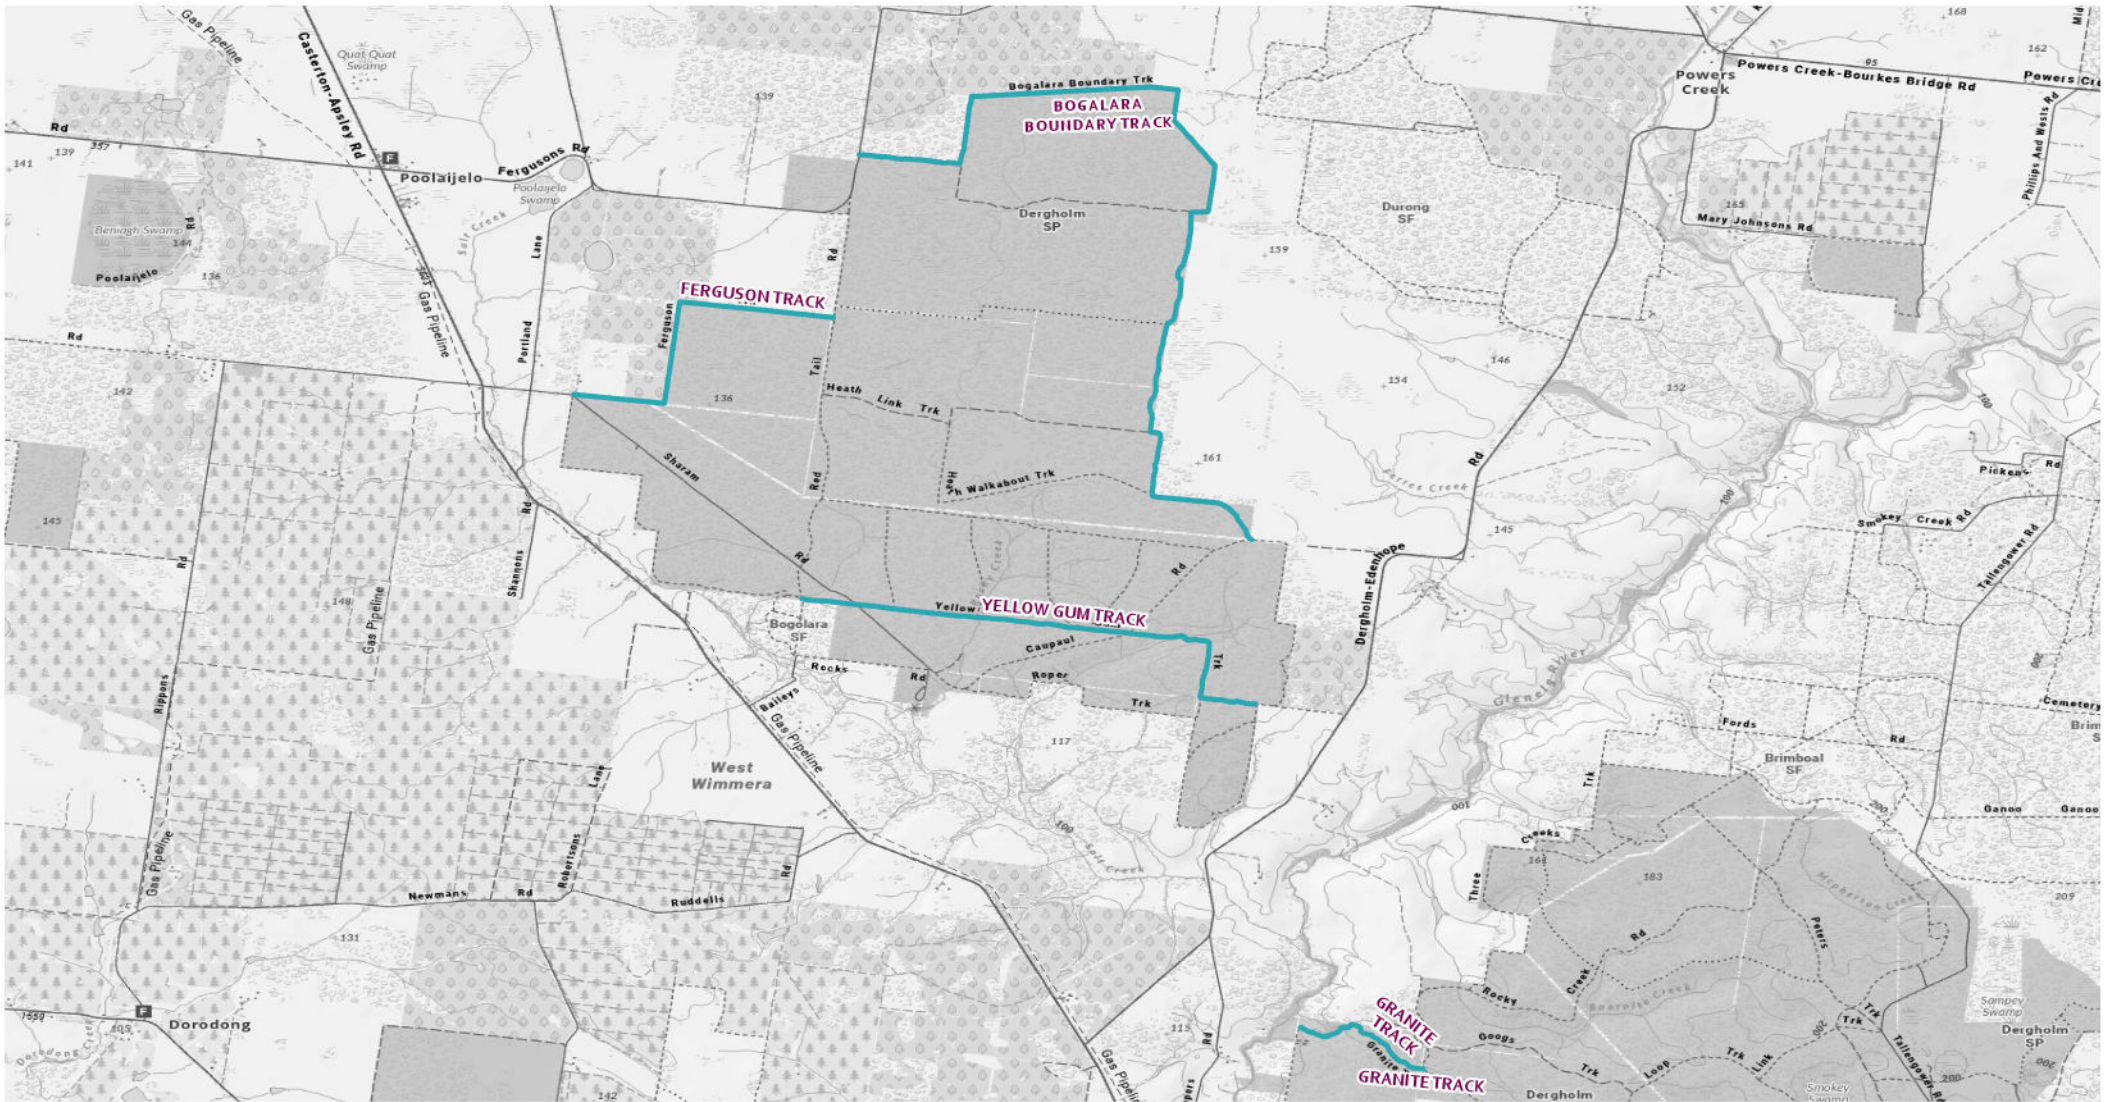

### 2026 Seasonal Road Closures

— Close 4 days after King's Birthday - Open 6 days before Melbourne Cup Day

0 2.45 4.9 9.8 Km