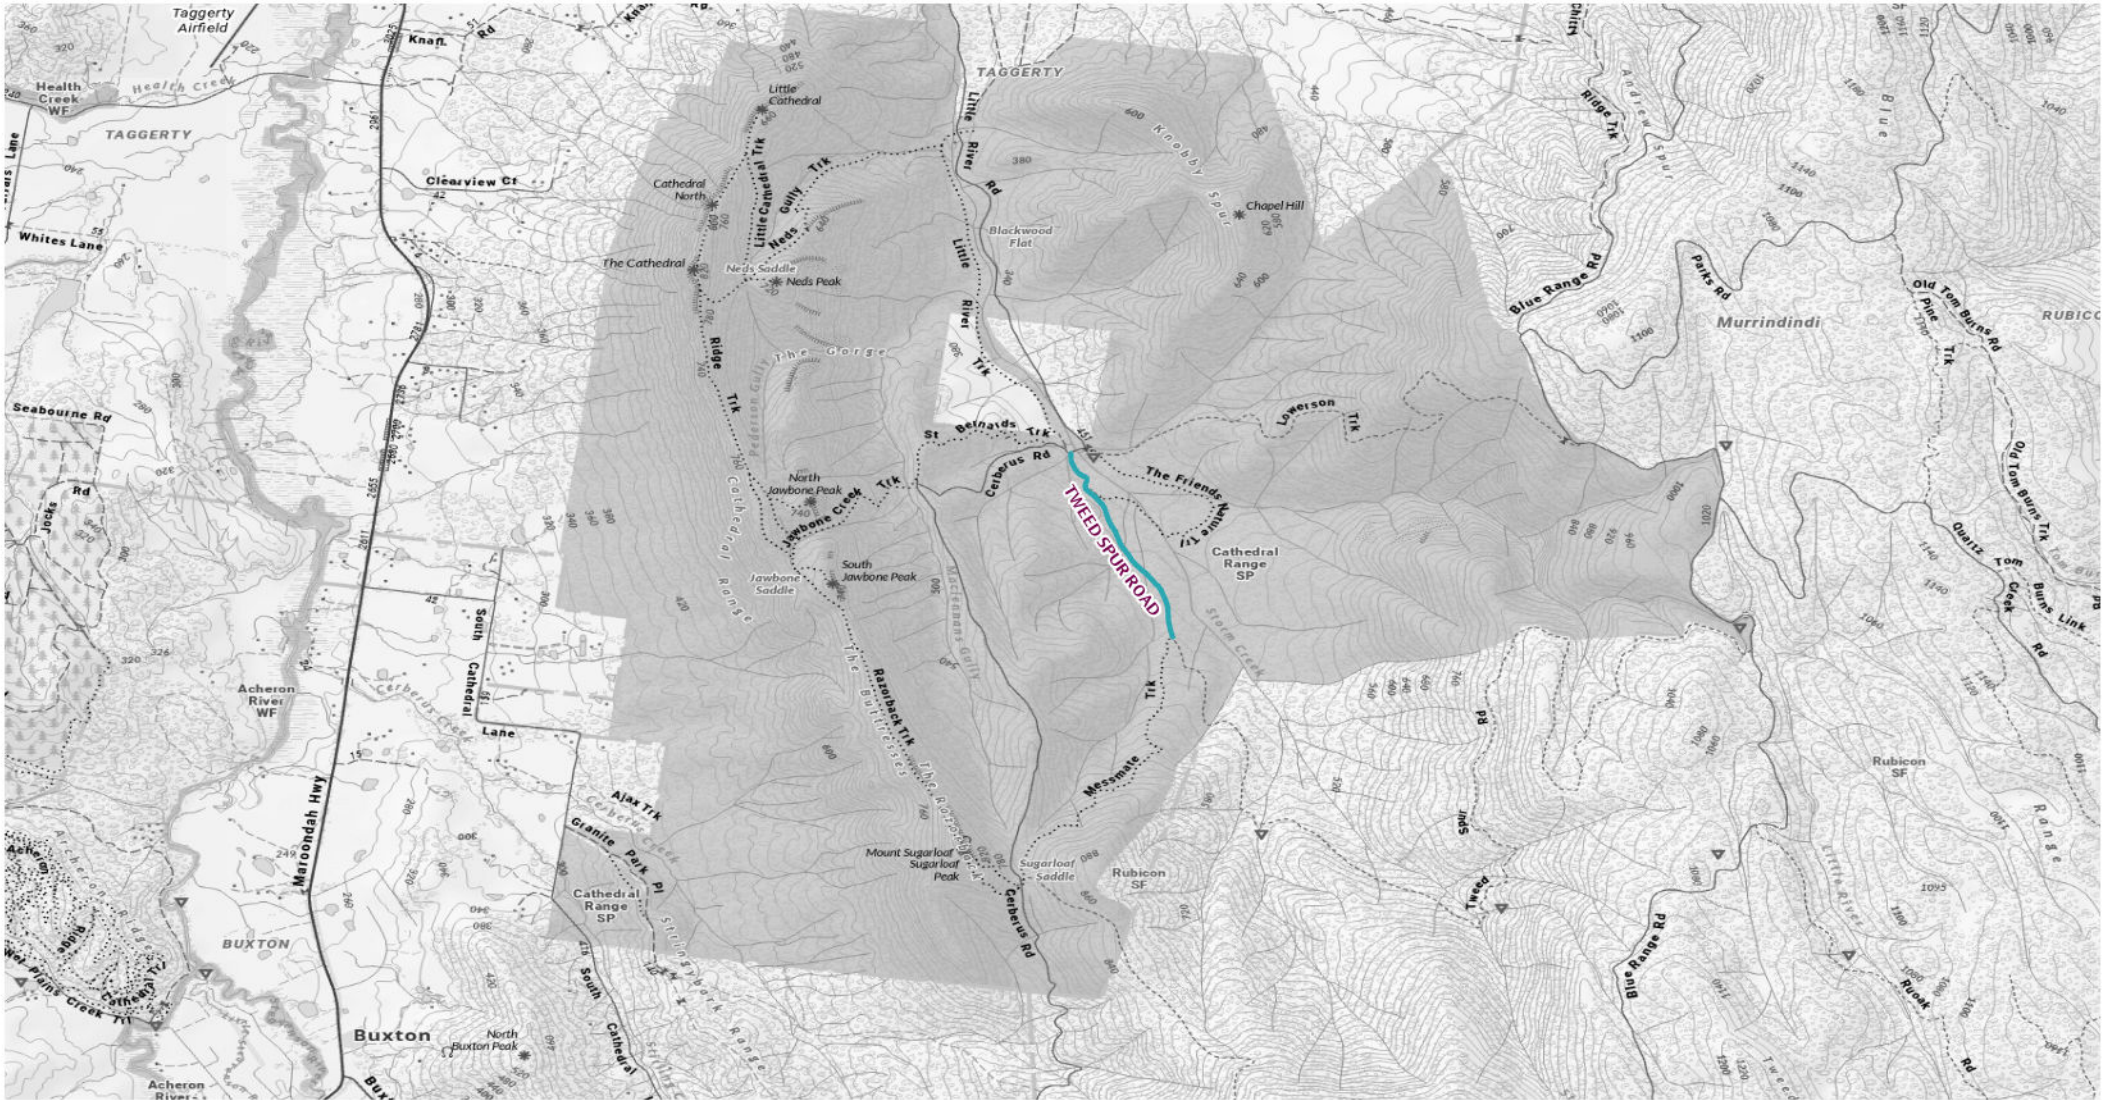

## 2026 Seasonal Road Closures

Close 4 days after King's Birthday - Open 6 days before Melbourne Cup Day

Disclaimer: Parks Victoria does not guarantee that this data is without flaw of any kind and therefore disclaims all liability which may arise from you relying on this information. Data source acknowledgements: State Digital Mapbase. The State of Victoria and the Department of Environment, Energy and Climate Action.