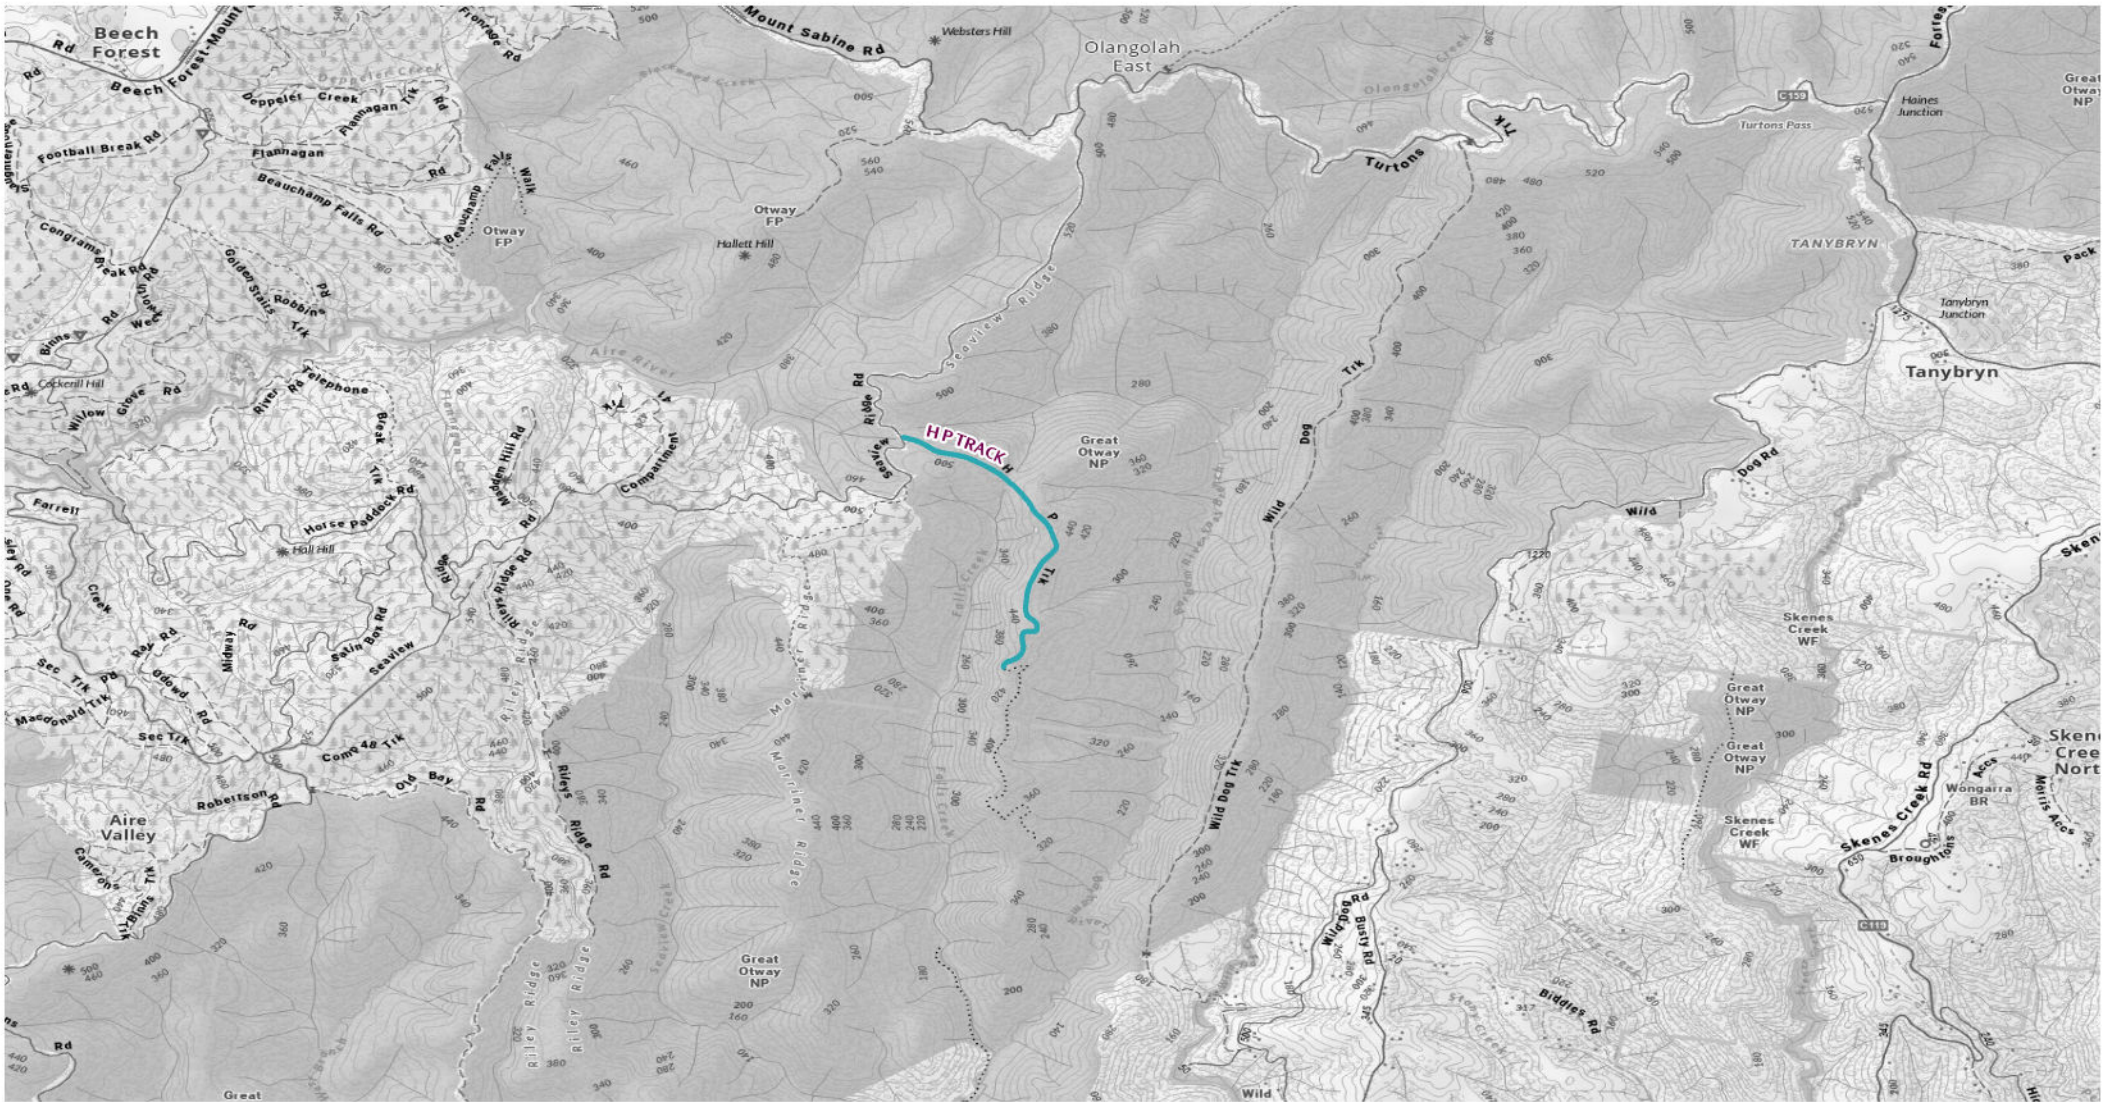

Map 58 - Great Otway NP (Apollo Bay surroundings)

2026 Seasonal Road Closures

— Close 4 days after King's Birthday - Open 6 days before Melbourne Cup Day