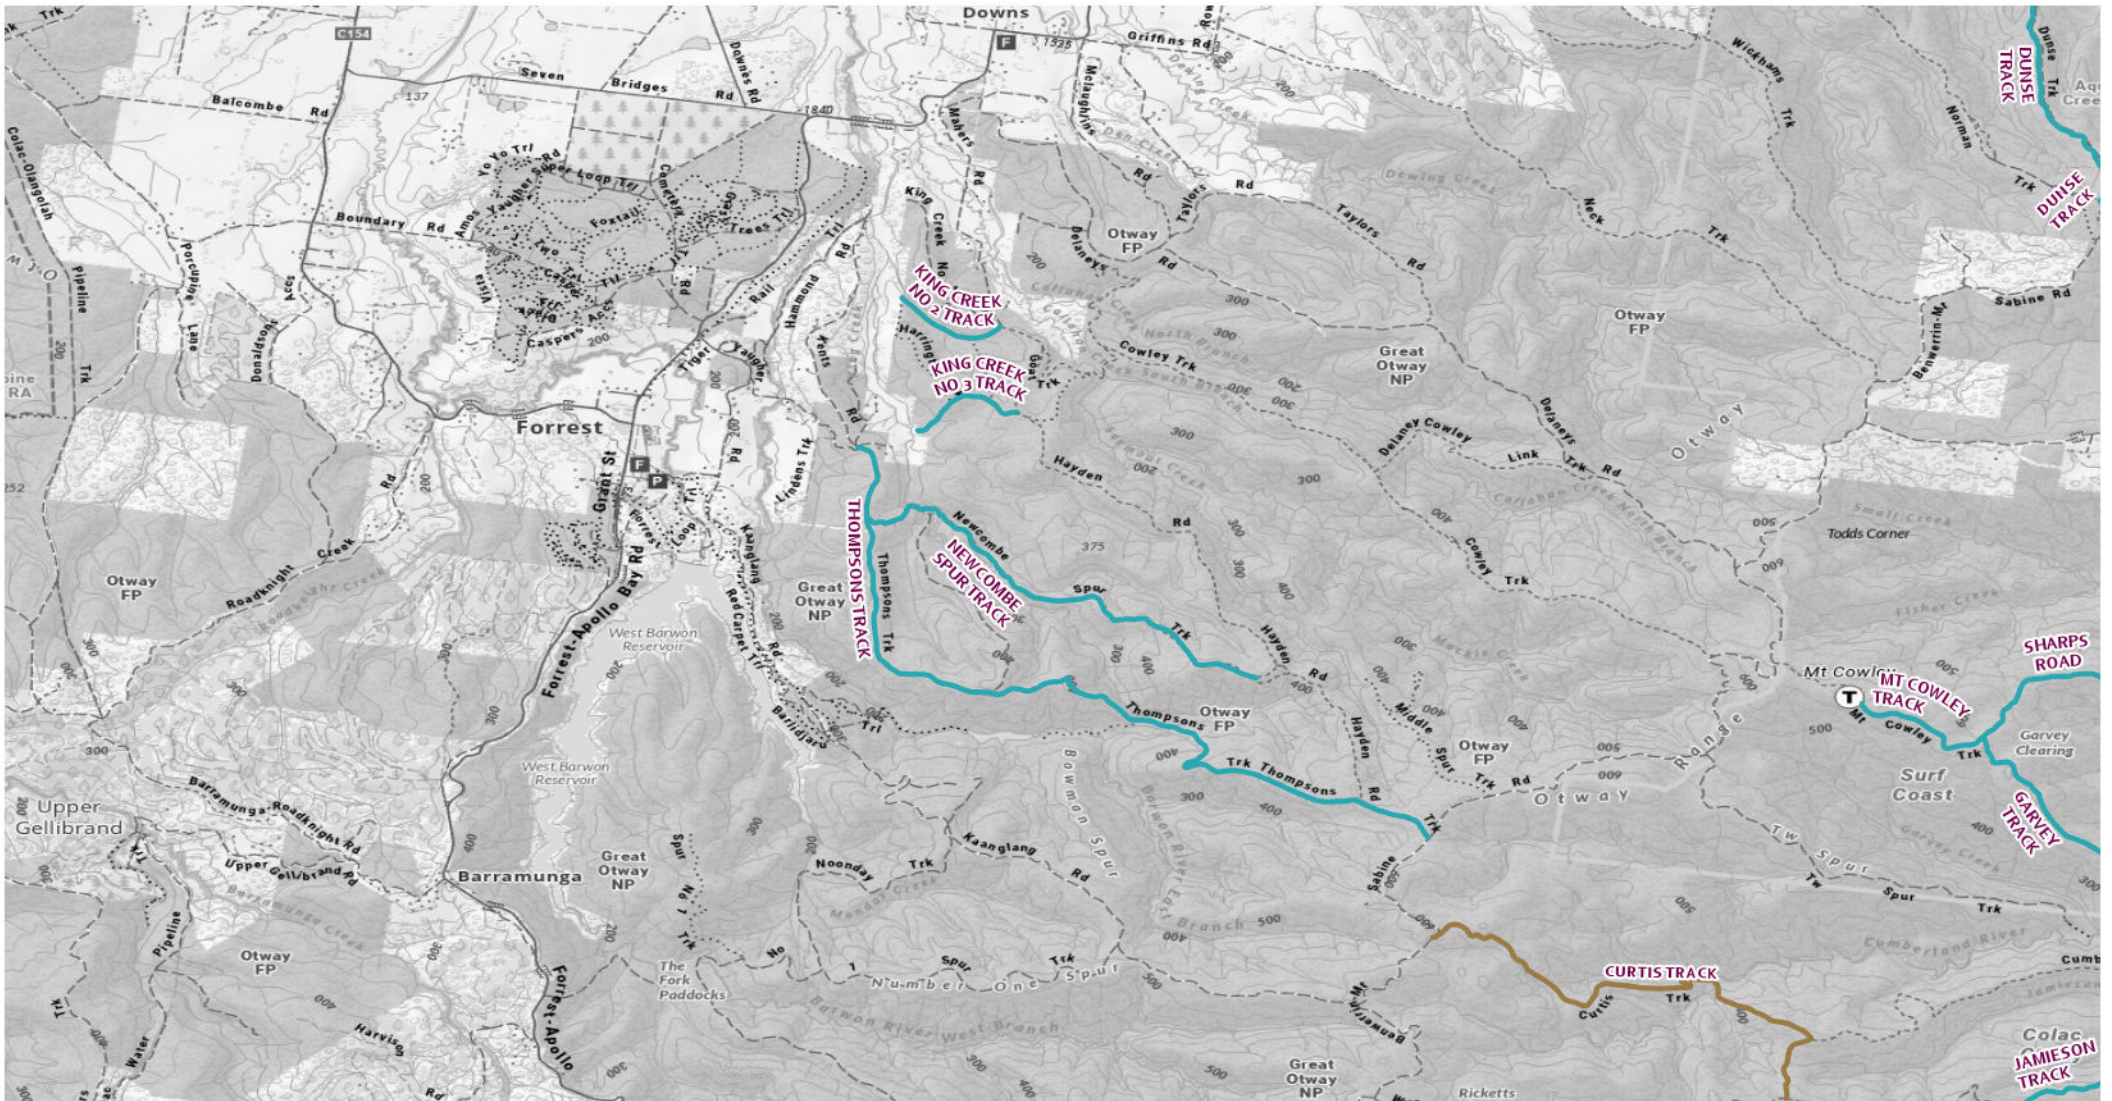

Map 61 - Great Otway NP (Forest)

2026 Seasonal Road Closures