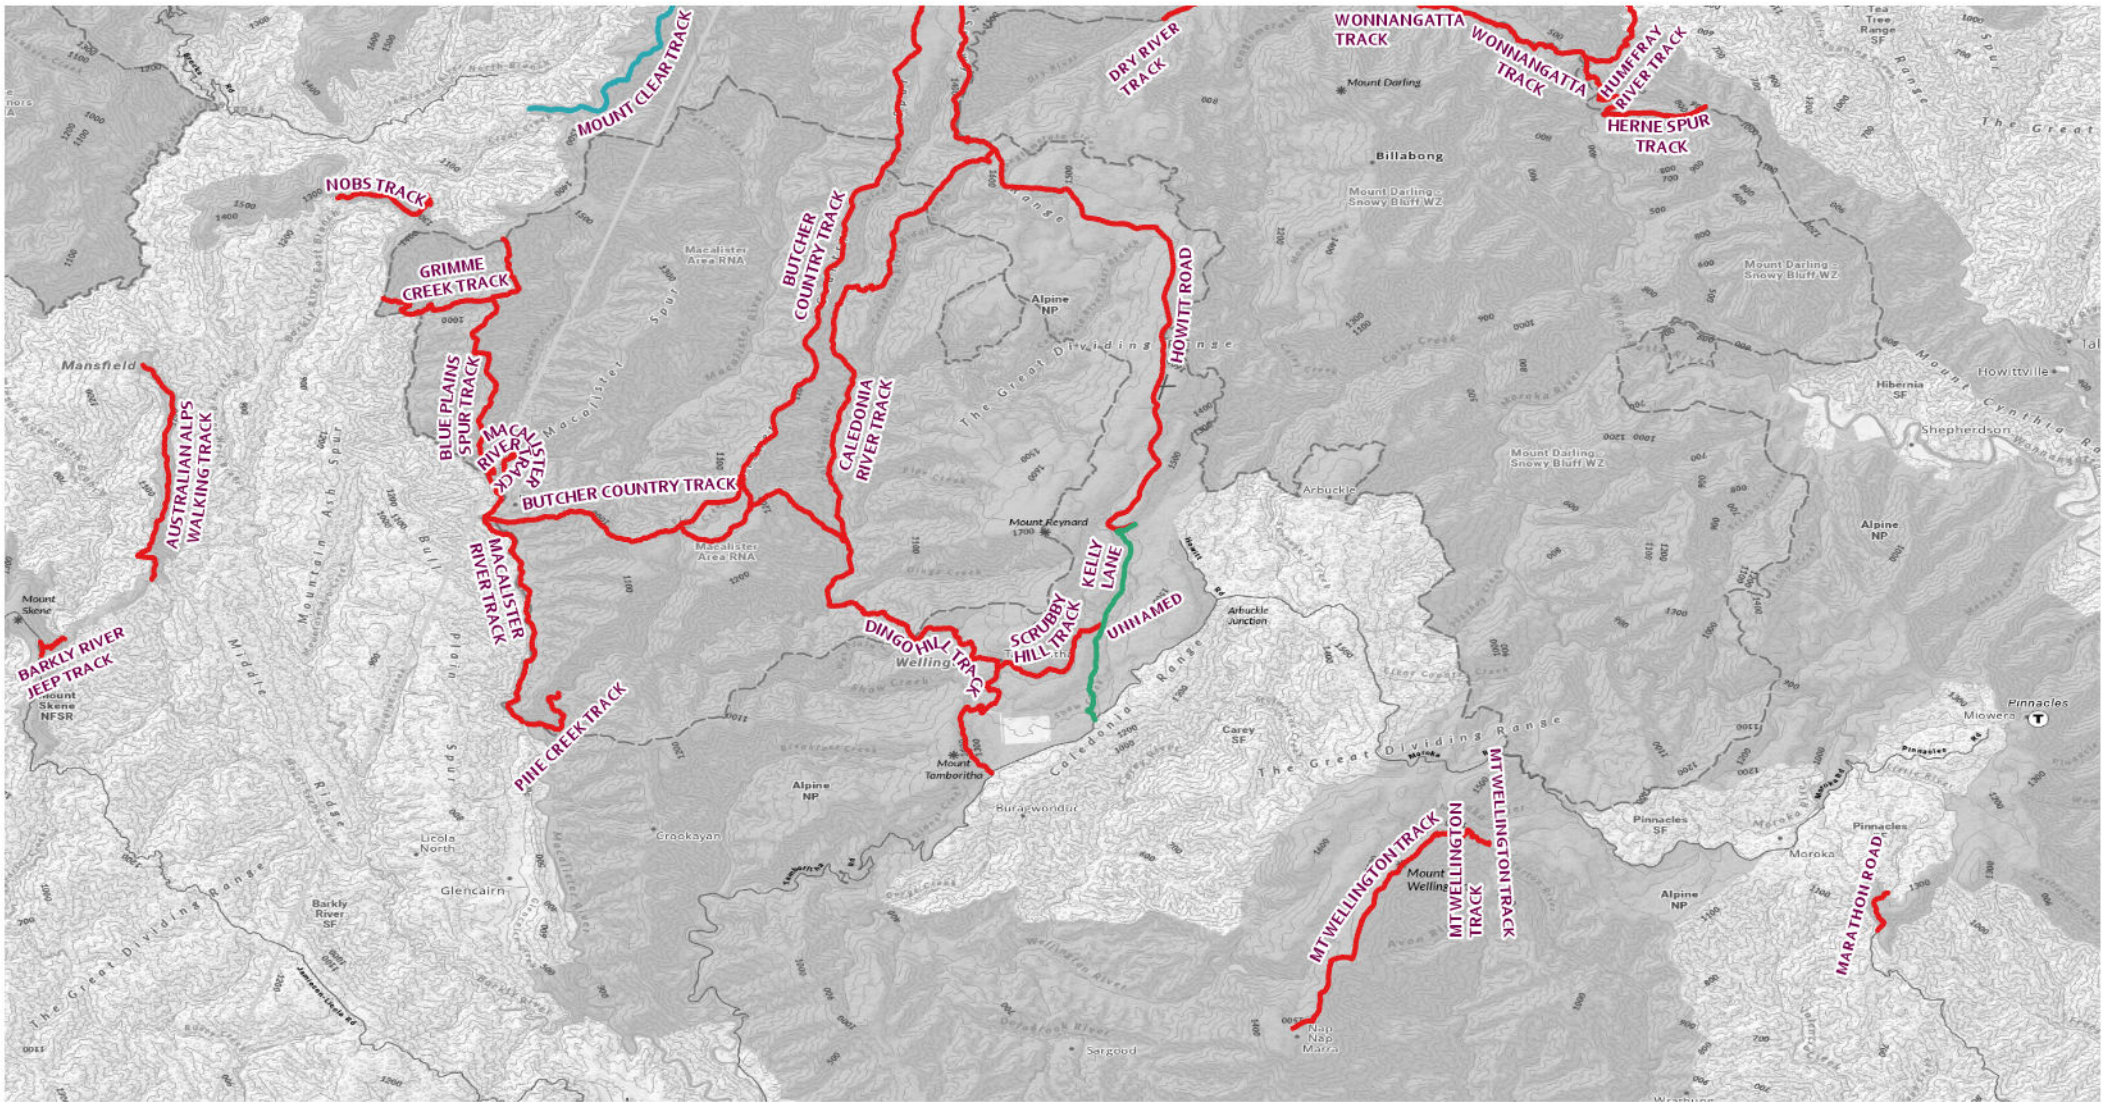

Map 16 - Alpine NP (West 1)

2026 Seasonal Road Closures