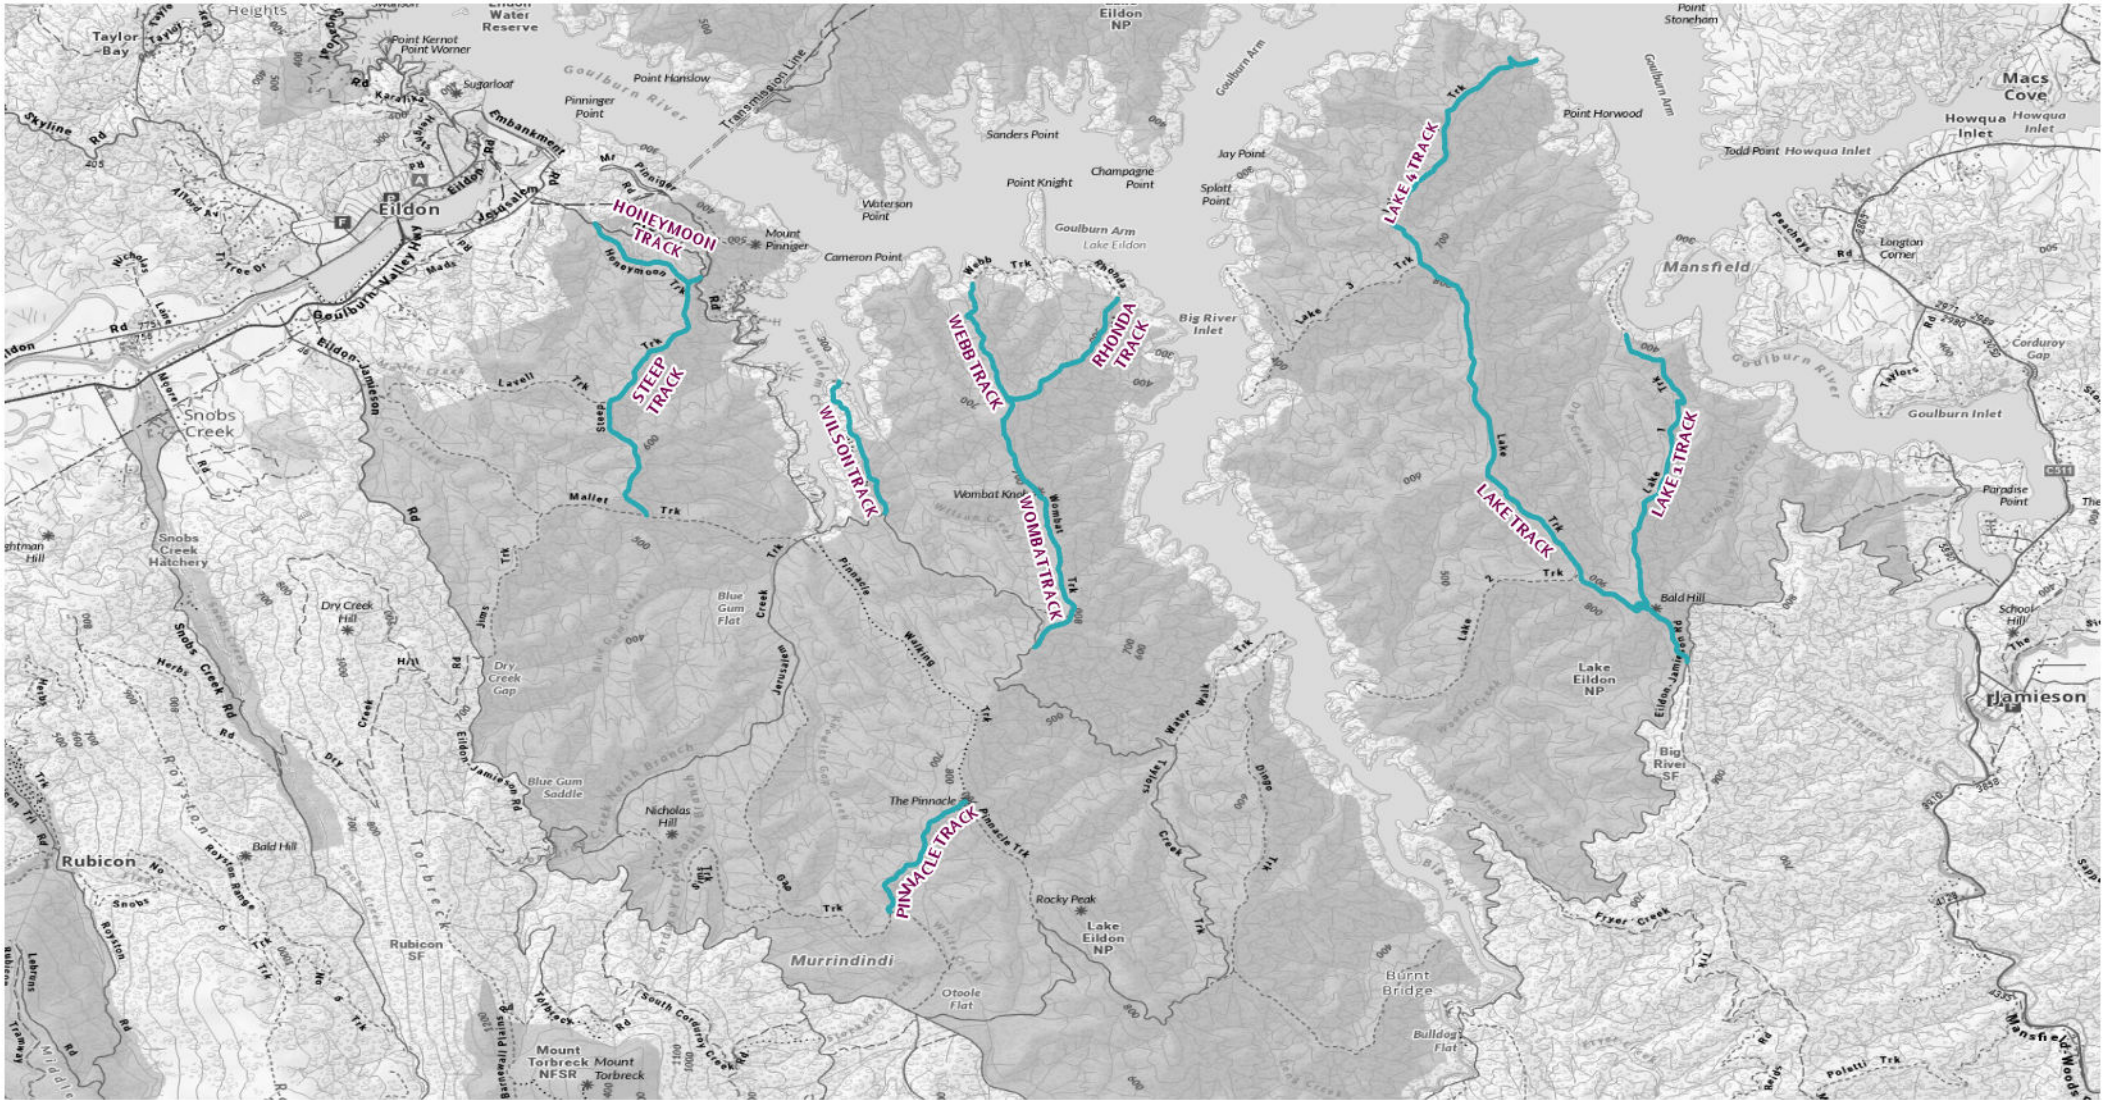

## Map 27 - Burrowa-Pine Mountain NP

### 2026 Seasonal Road Closures

 Close on Thursday after King's Birthday - Open on Friday before Melbourne Cup Day

0 2.45 4.9 9.8 Km