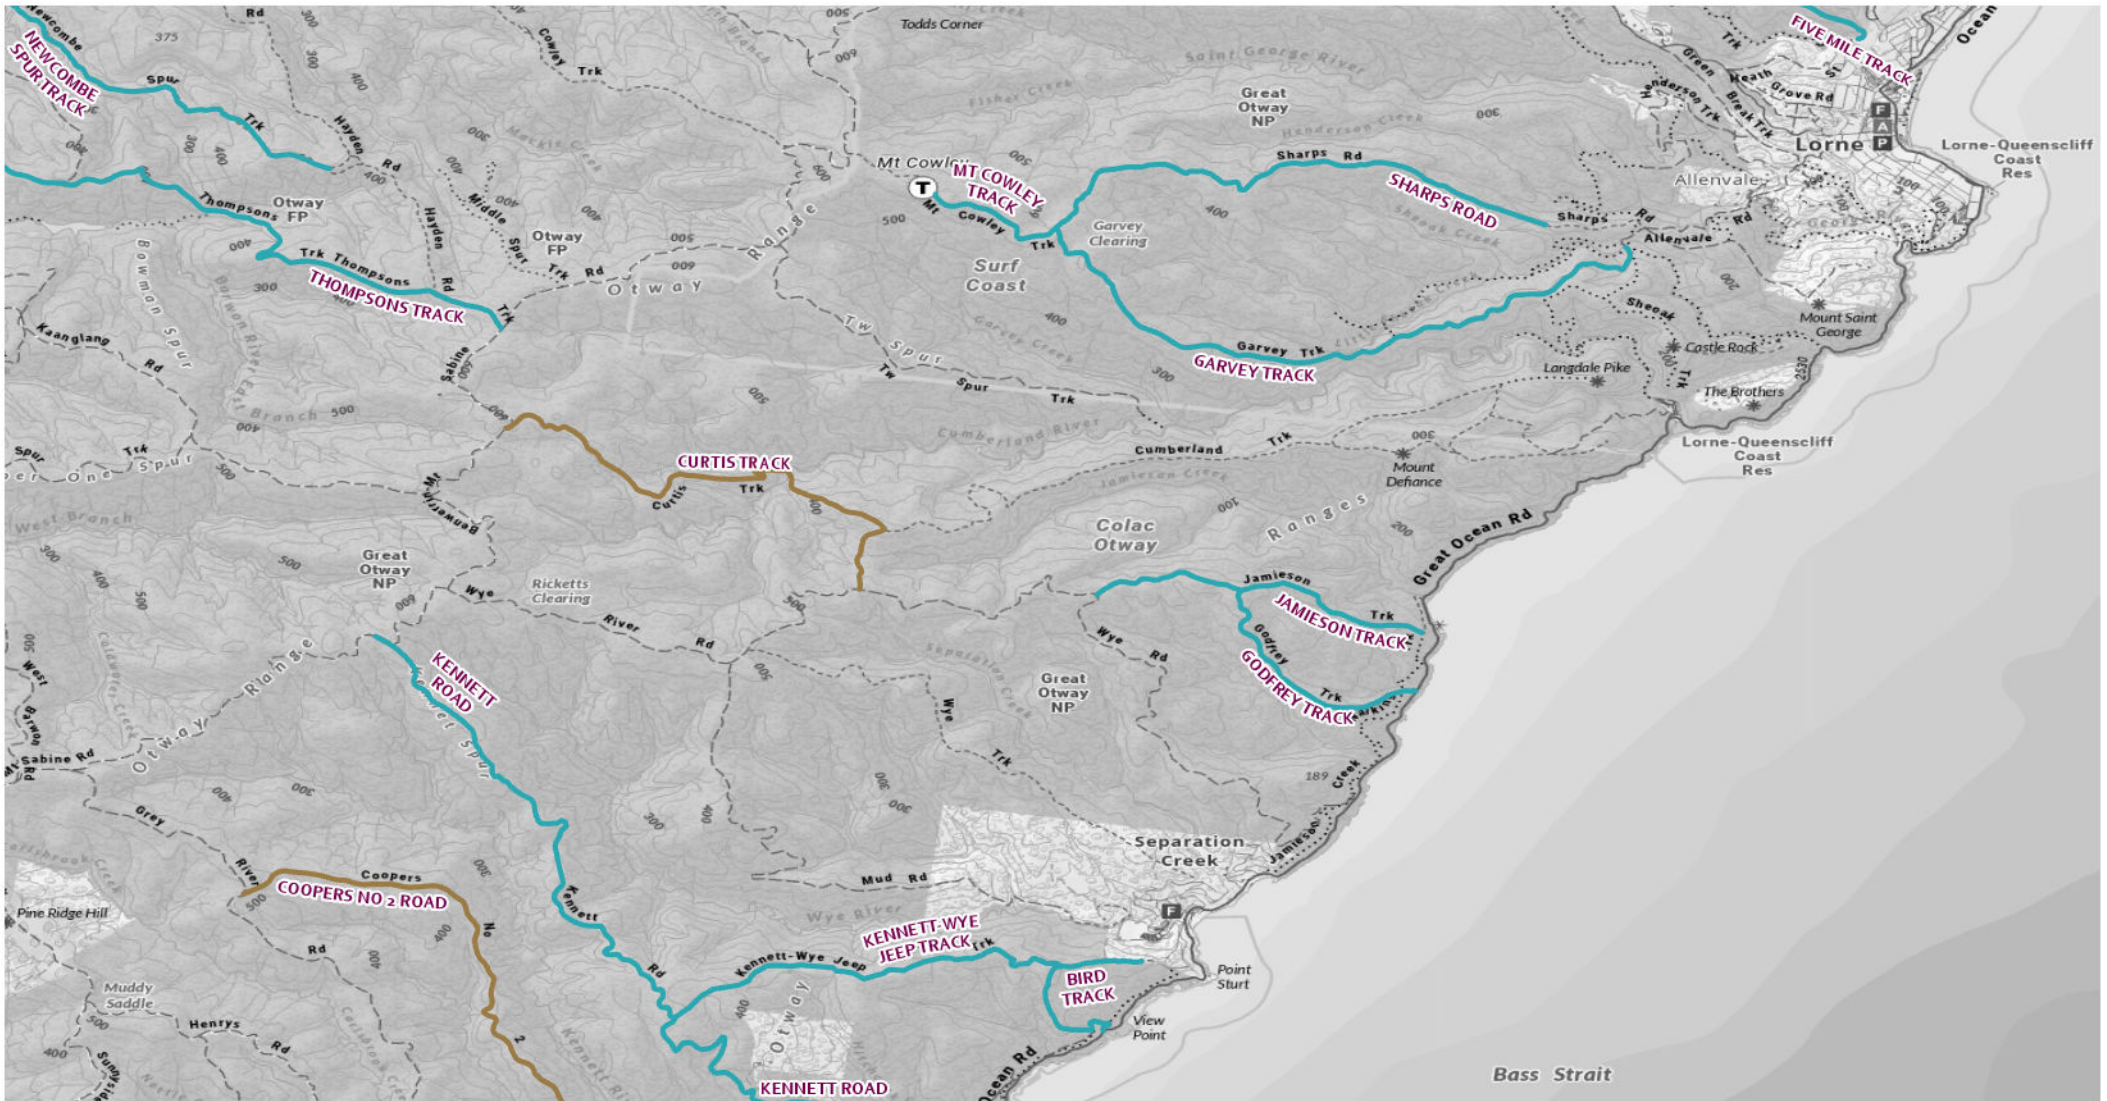

### 2026 Seasonal Road Closures

0 2.05 4.1 8.2 Km

- Close 4 days after King's Birthday - Open 6 days before Melbourne Cup Day
- Close 4 days after King's Birthday - Open 25 days before Melbourne Cup Day