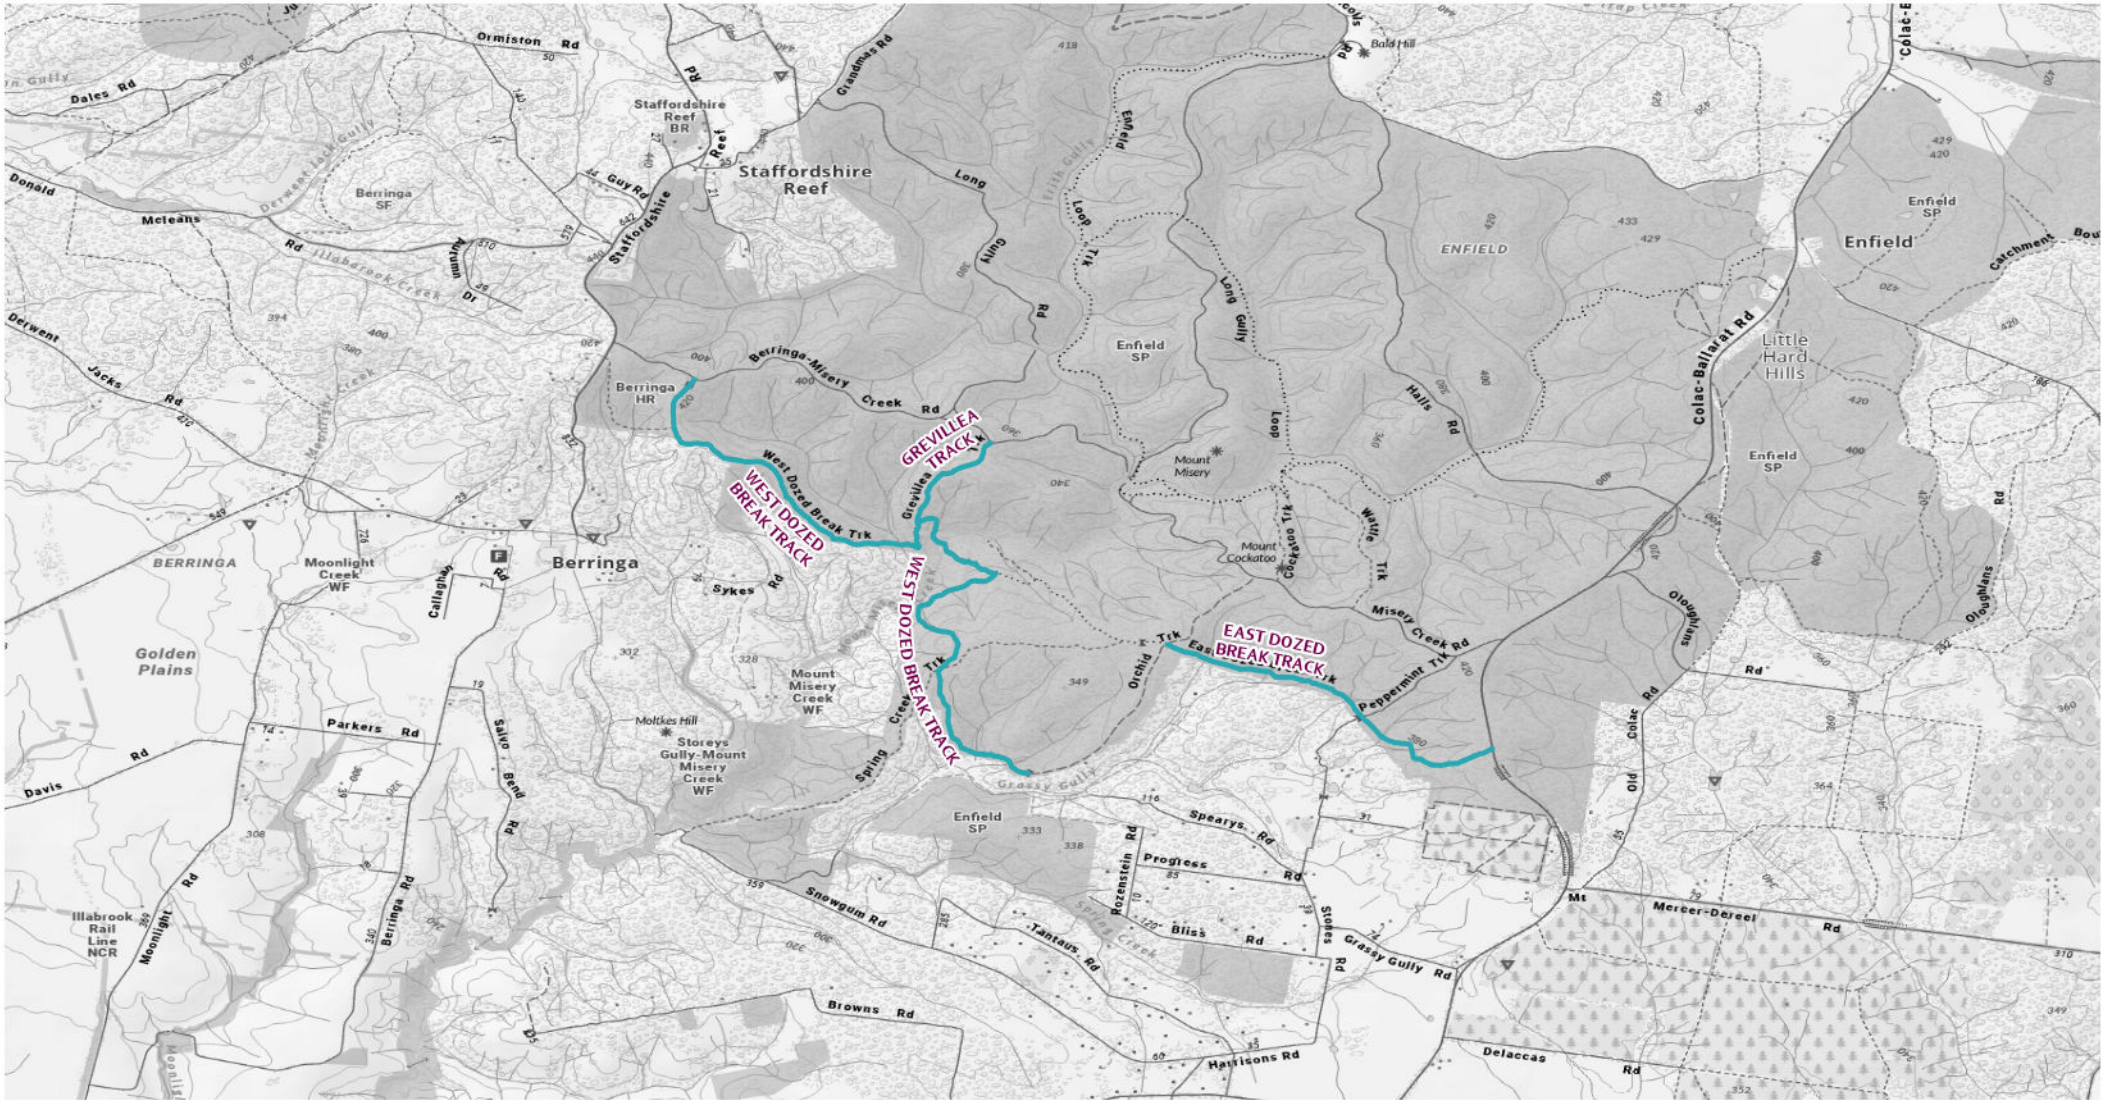

## 2026 Seasonal Road Closures

Close 4 days after King's Birthday - Open 6 days before Melbourne Cup Day

Disclaimer: Parks Victoria does not guarantee that this data is without flaw of any kind and therefore disclaims all liability which may arise from you relying on this information.  
 Data source acknowledgements: State Digital Mapbase. The State of Victoria and the Department of Environment, Energy and Climate Action.