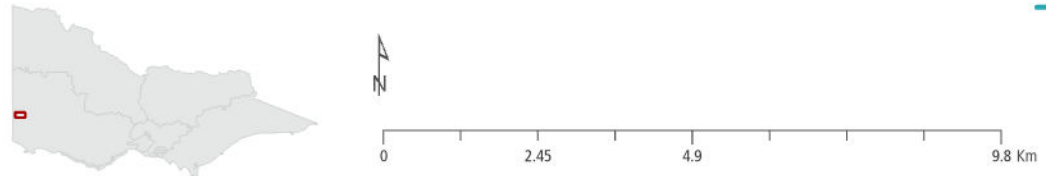

Map 51 - Delgholm SP

2026 Seasonal Road Closures

Close 4 days after King's Birthday - Open 6 days before Melbourne Cup Day

Disclaimer: Parks Victoria does not guarantee that this data is without flaw of any kind and therefore disclaims all liability which may arise from you relying on this information.
Data source acknowledgements: State Digital Mapbase. The State of Victoria and the Department of Environment, Energy and Climate Action.