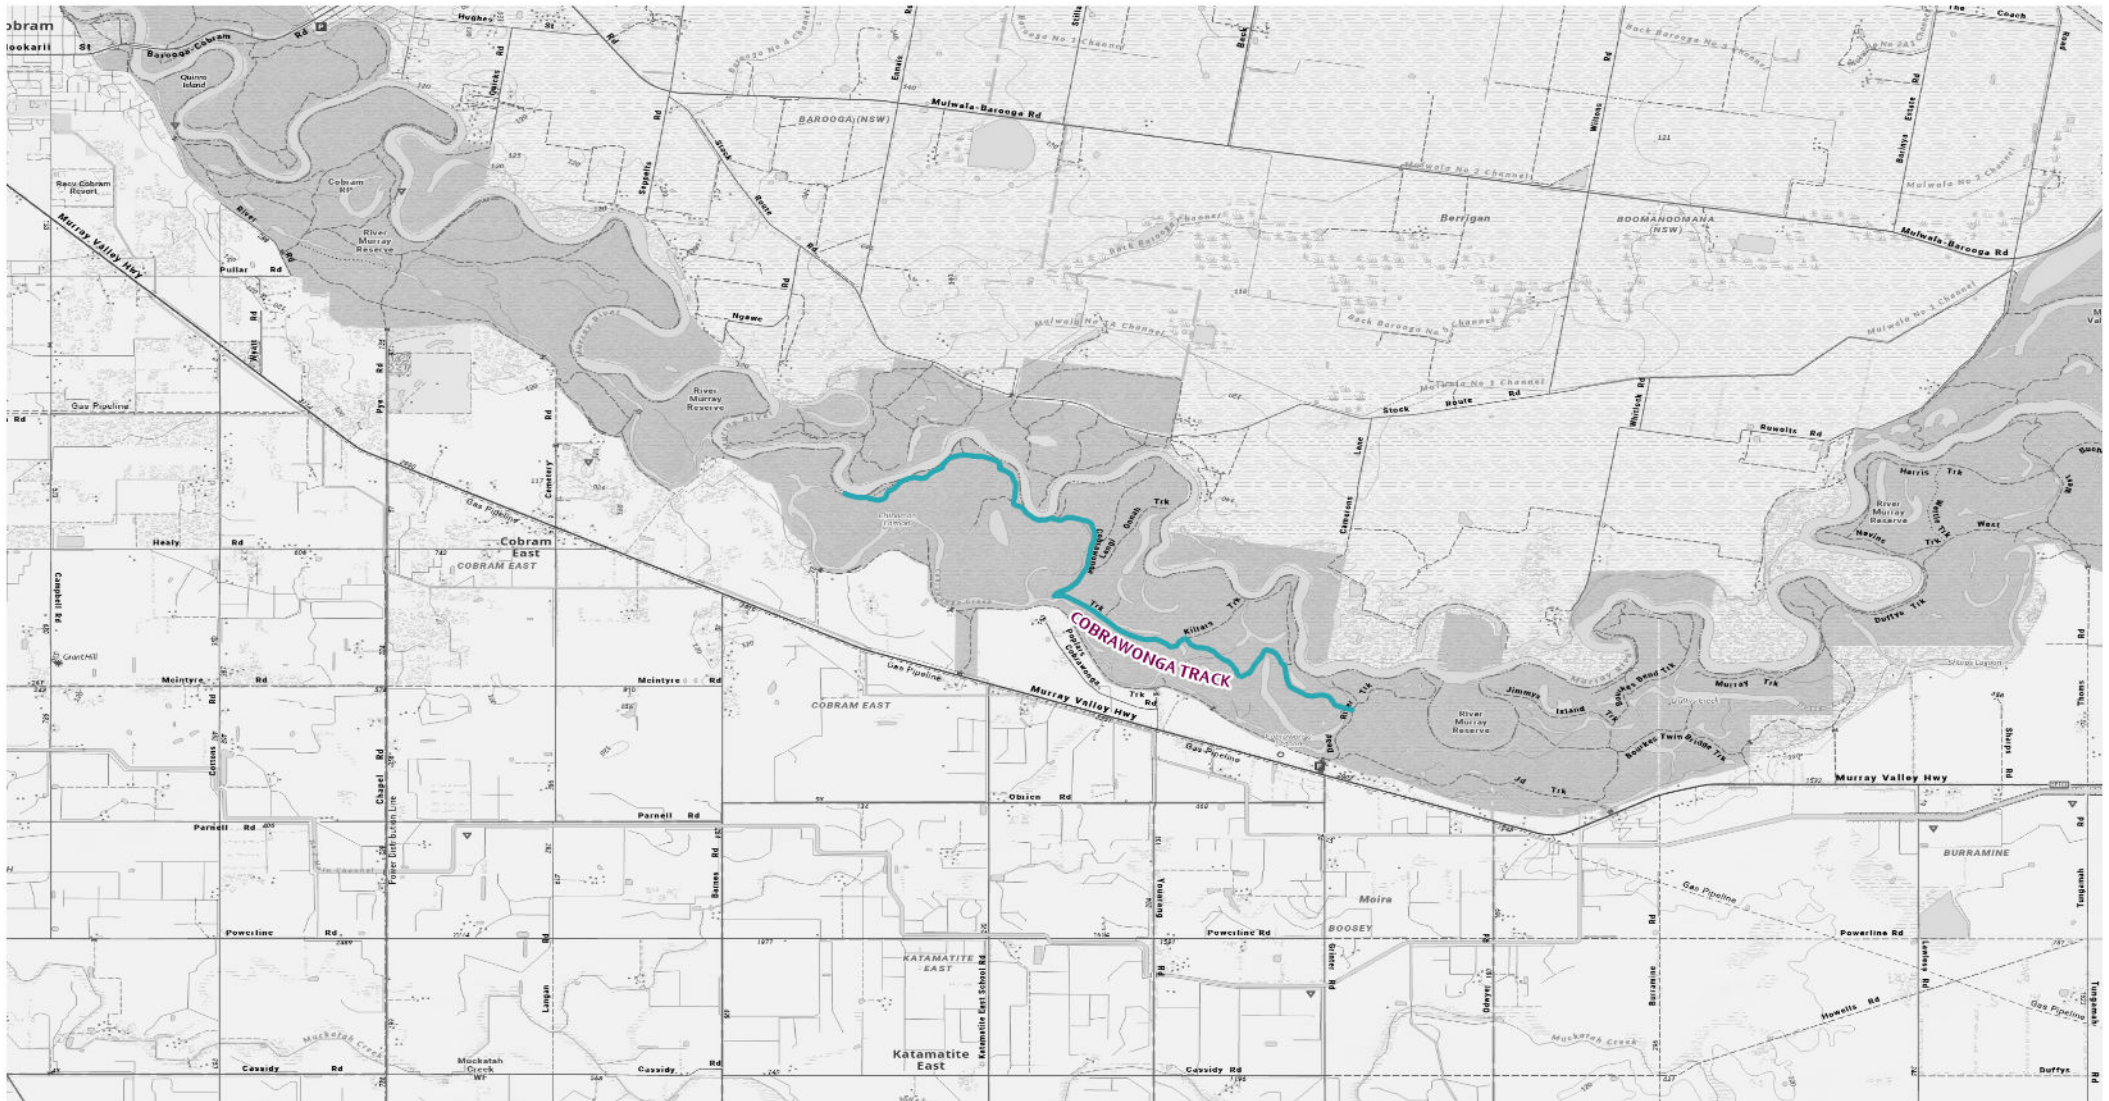

## 2026 Seasonal Road Closures

0 1.82 3.65 7.3 Km

Close 4 days after King's Birthday - Open 6 days before Melbourne Cup Day

Disclaimer: Parks Victoria does not guarantee that this data is without flaw of any kind and therefore disclaims all liability which may arise from you relying on this information. Data source acknowledgements: State Digital Mapbase. The State of Victoria and the Department of Environment, Energy and Climate Action.