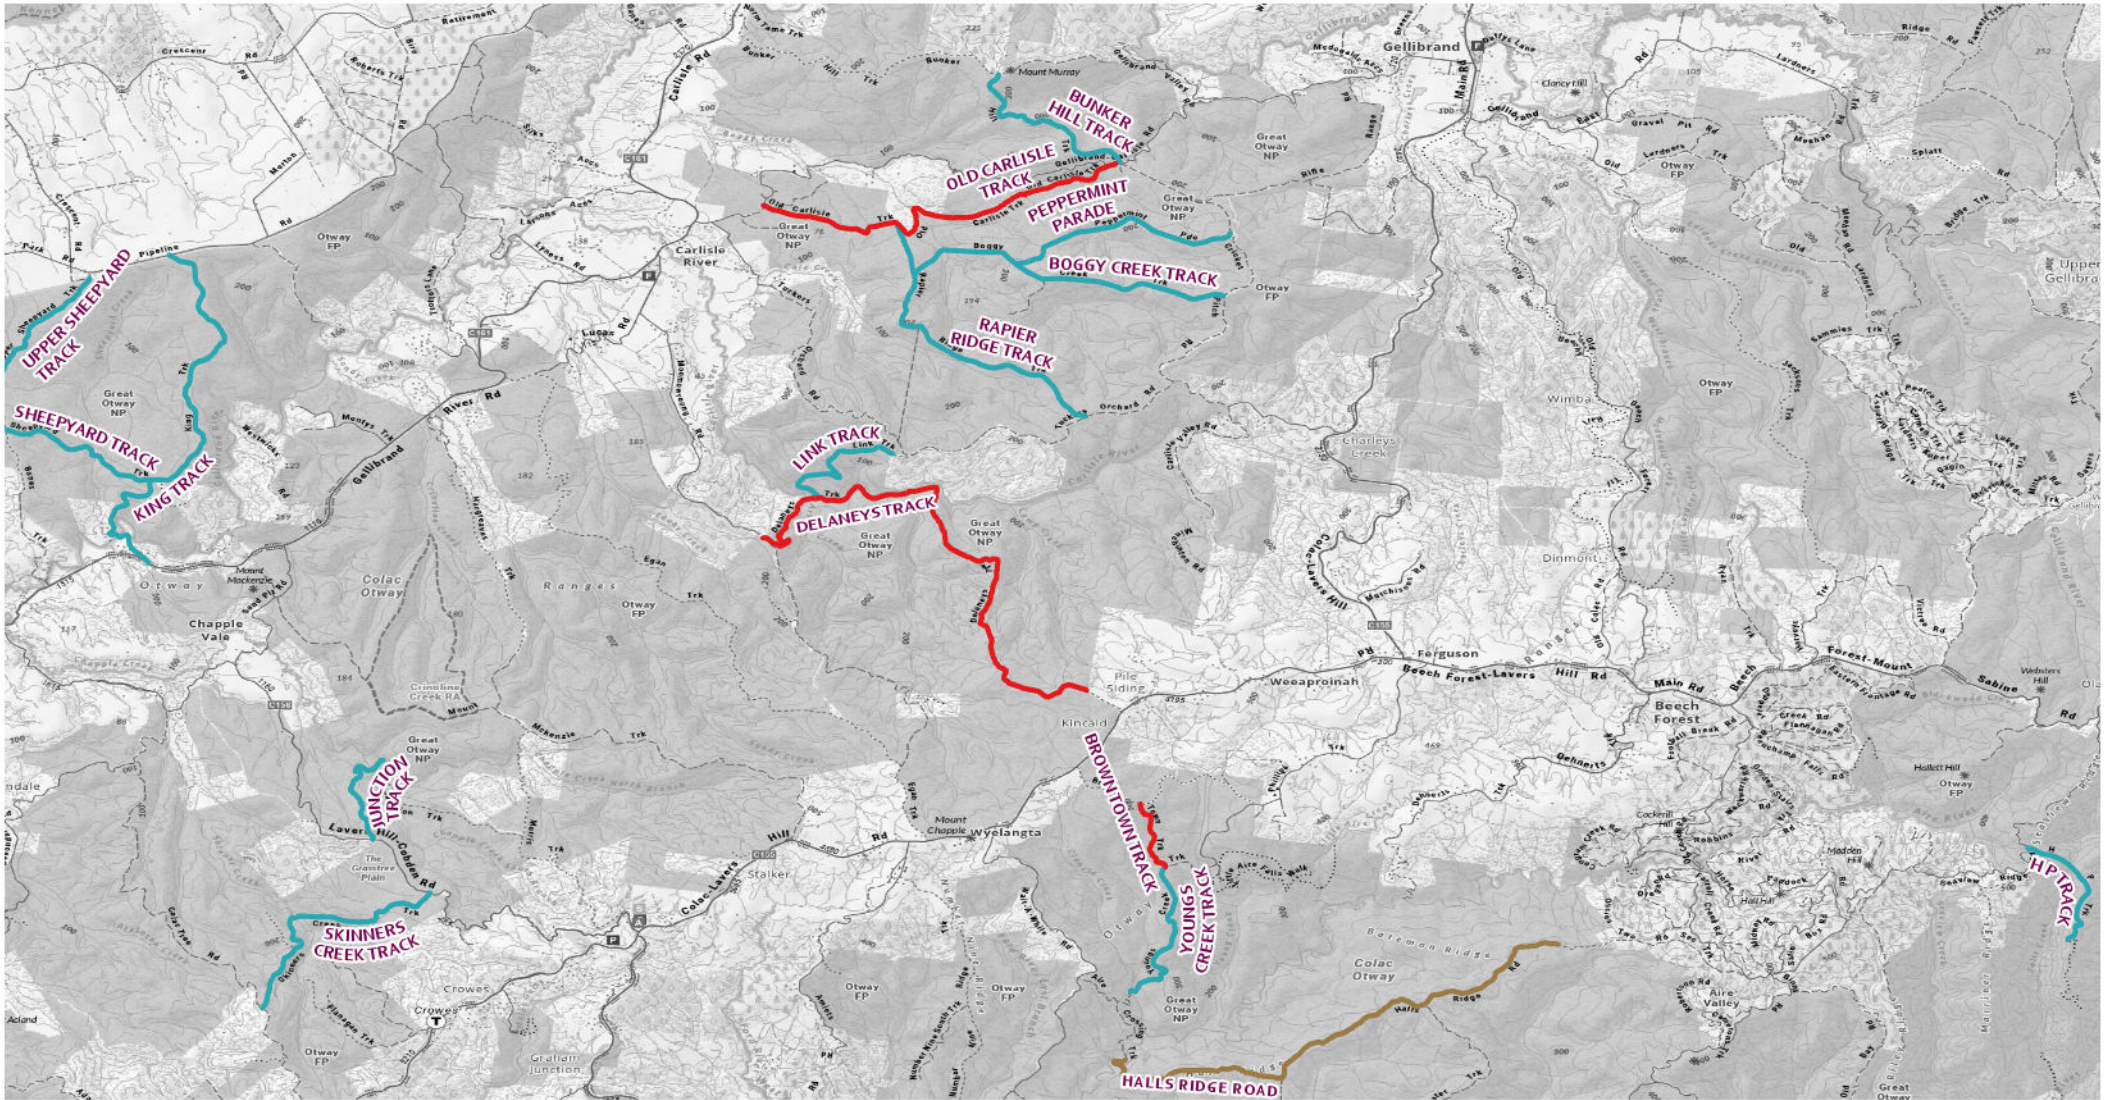

Map 57 - Great Otway NP (Middle)

2026 Seasonal Road Closures