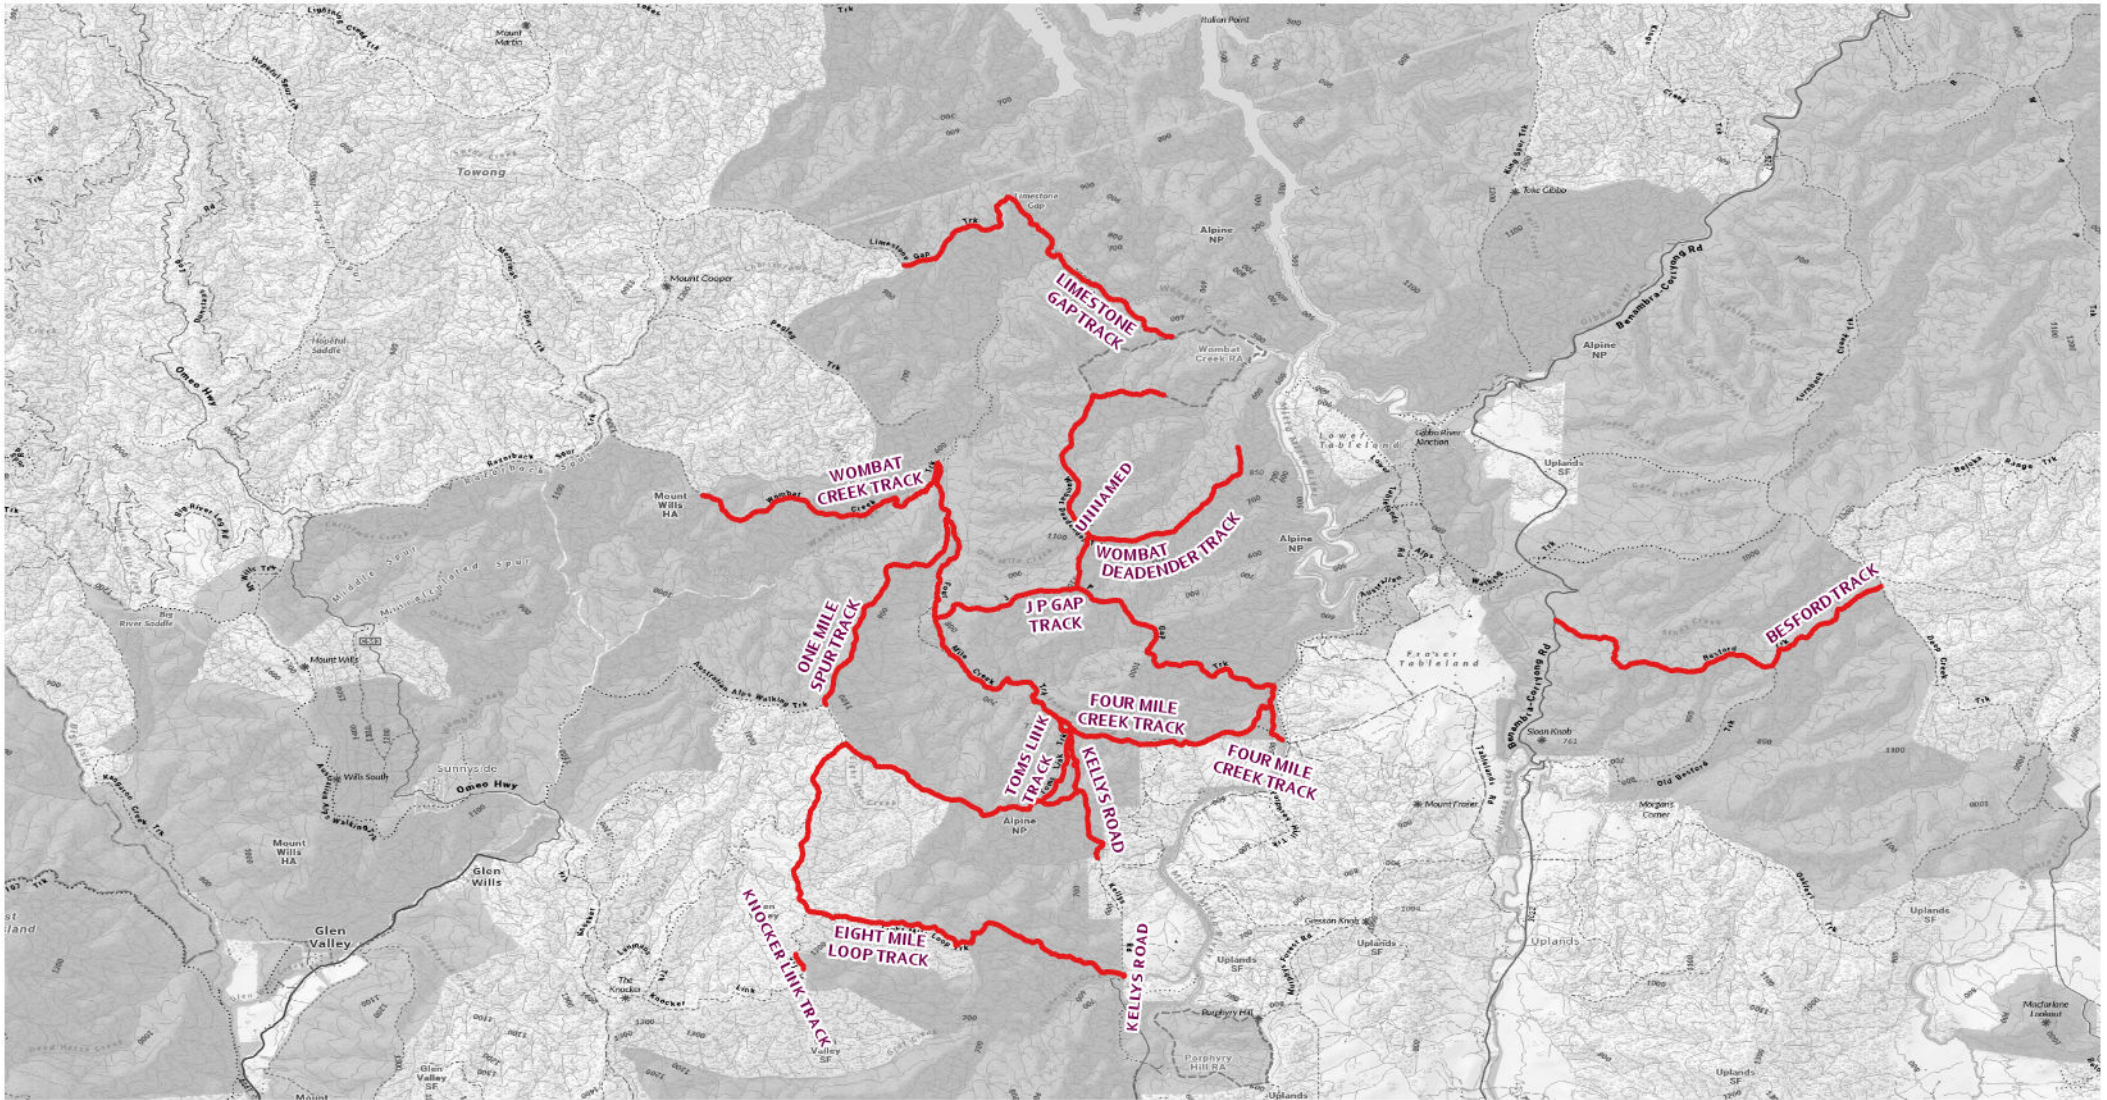

Map 11 - Alpine NP (Middle)

2026 Seasonal Road Closures

— Close on Thursday after King's Birthday - Open on Thursday before Melbourne Cup Day