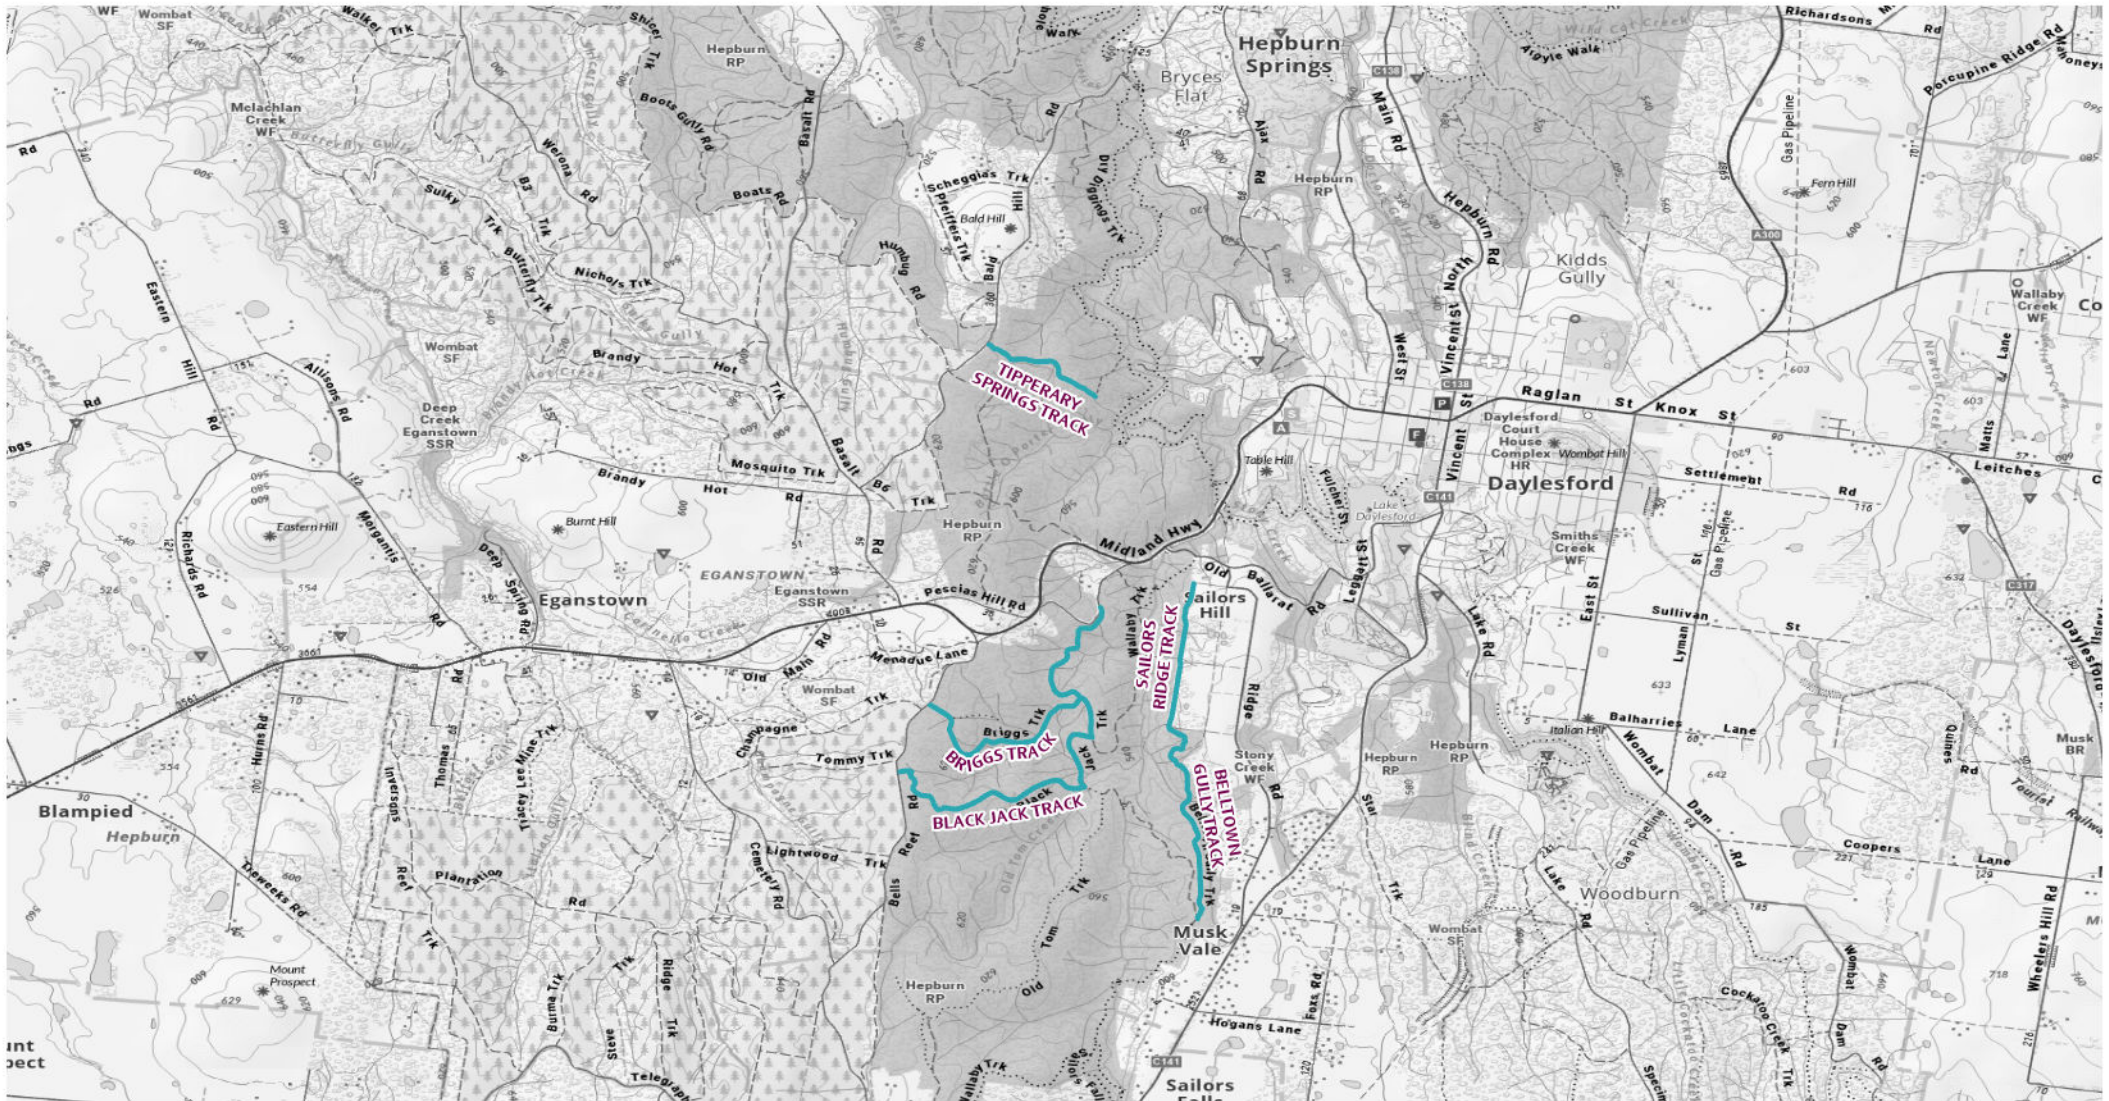

Map 36 - Hepburn RP

2026 Seasonal Road Closures

Close 4 days after King's Birthday - Open 6 days before Melbourne Cup Day

0 1.23 2.45 4.9 Km