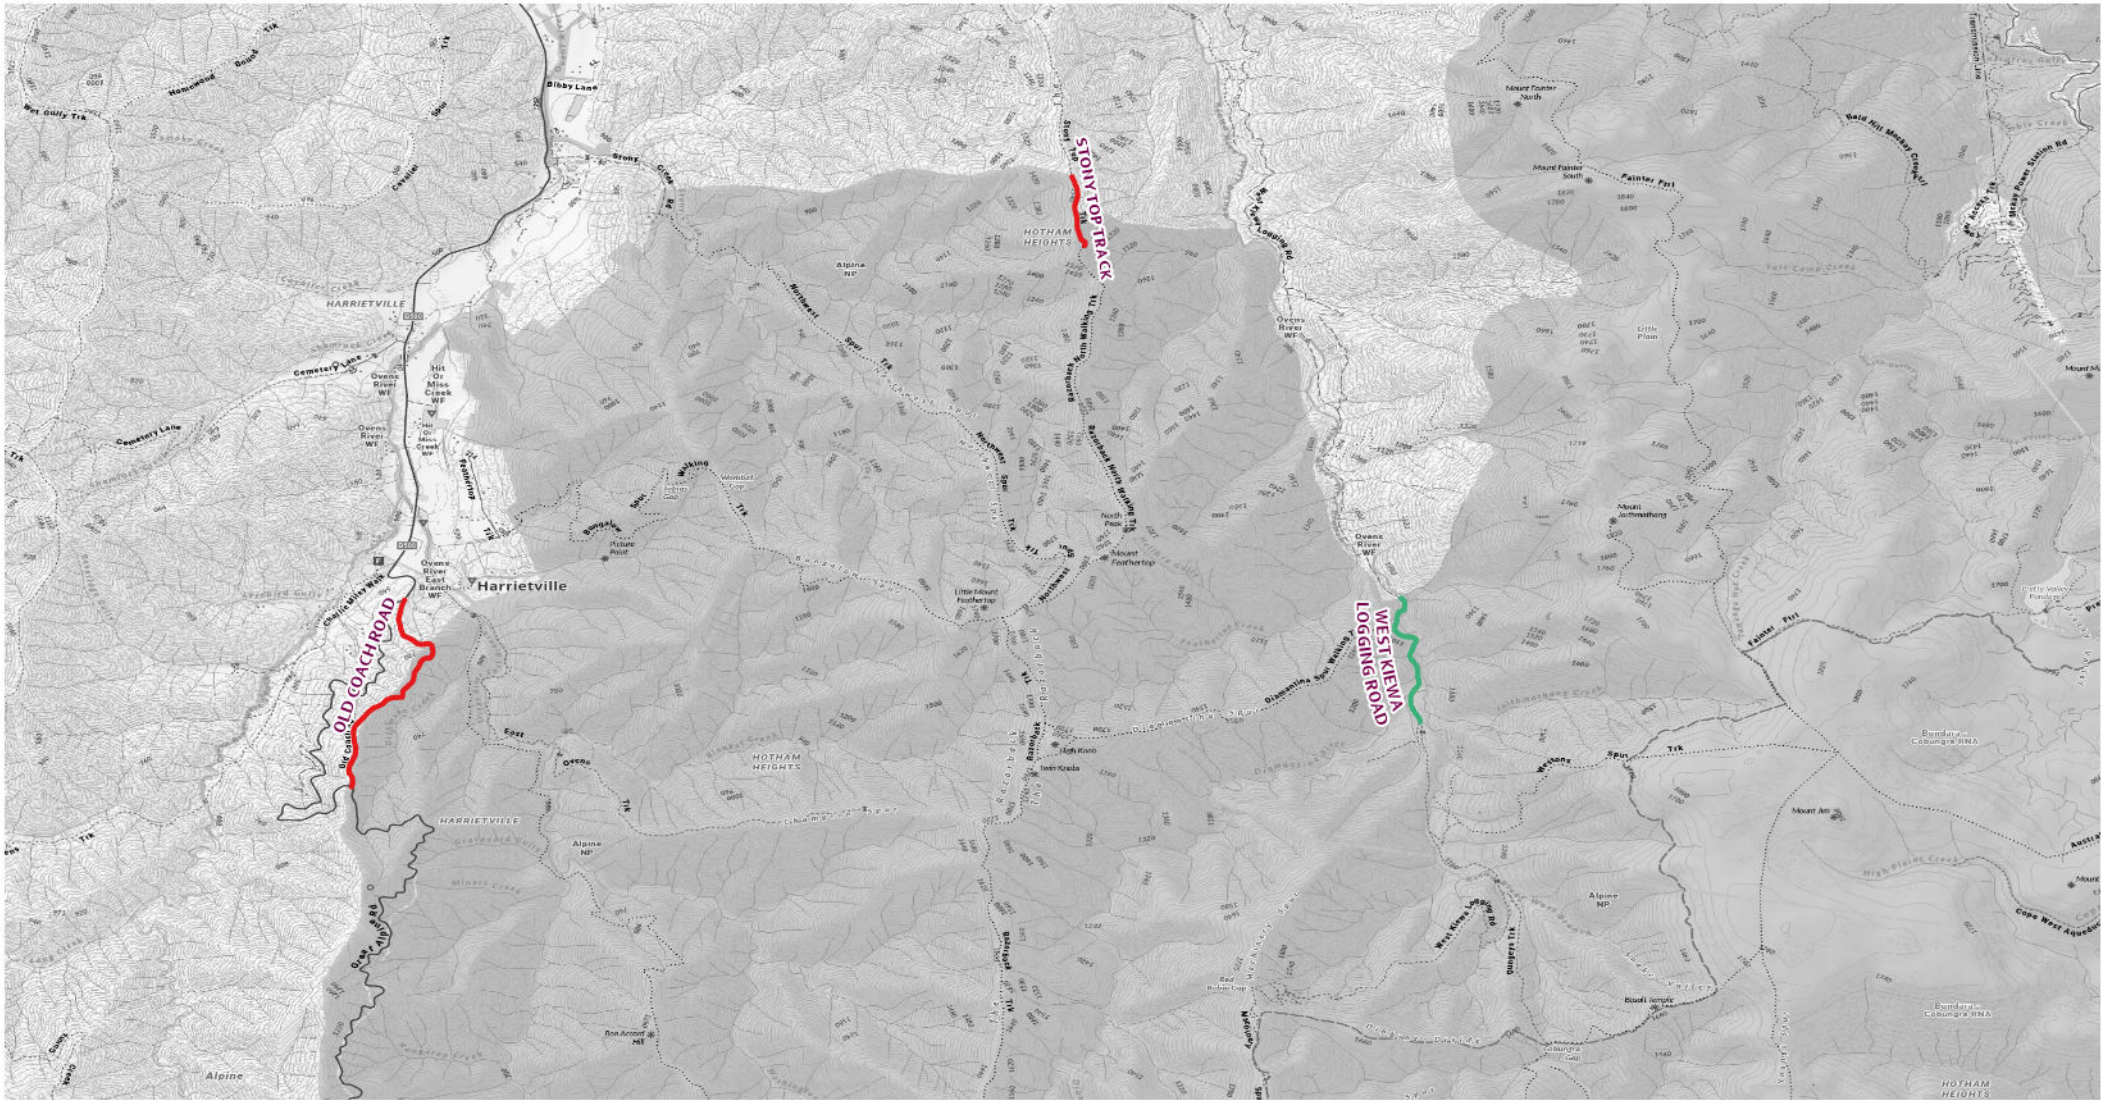

Map 14 - Alpine NP (Mt Feathertop surroundings)

2026 Seasonal Road Closures