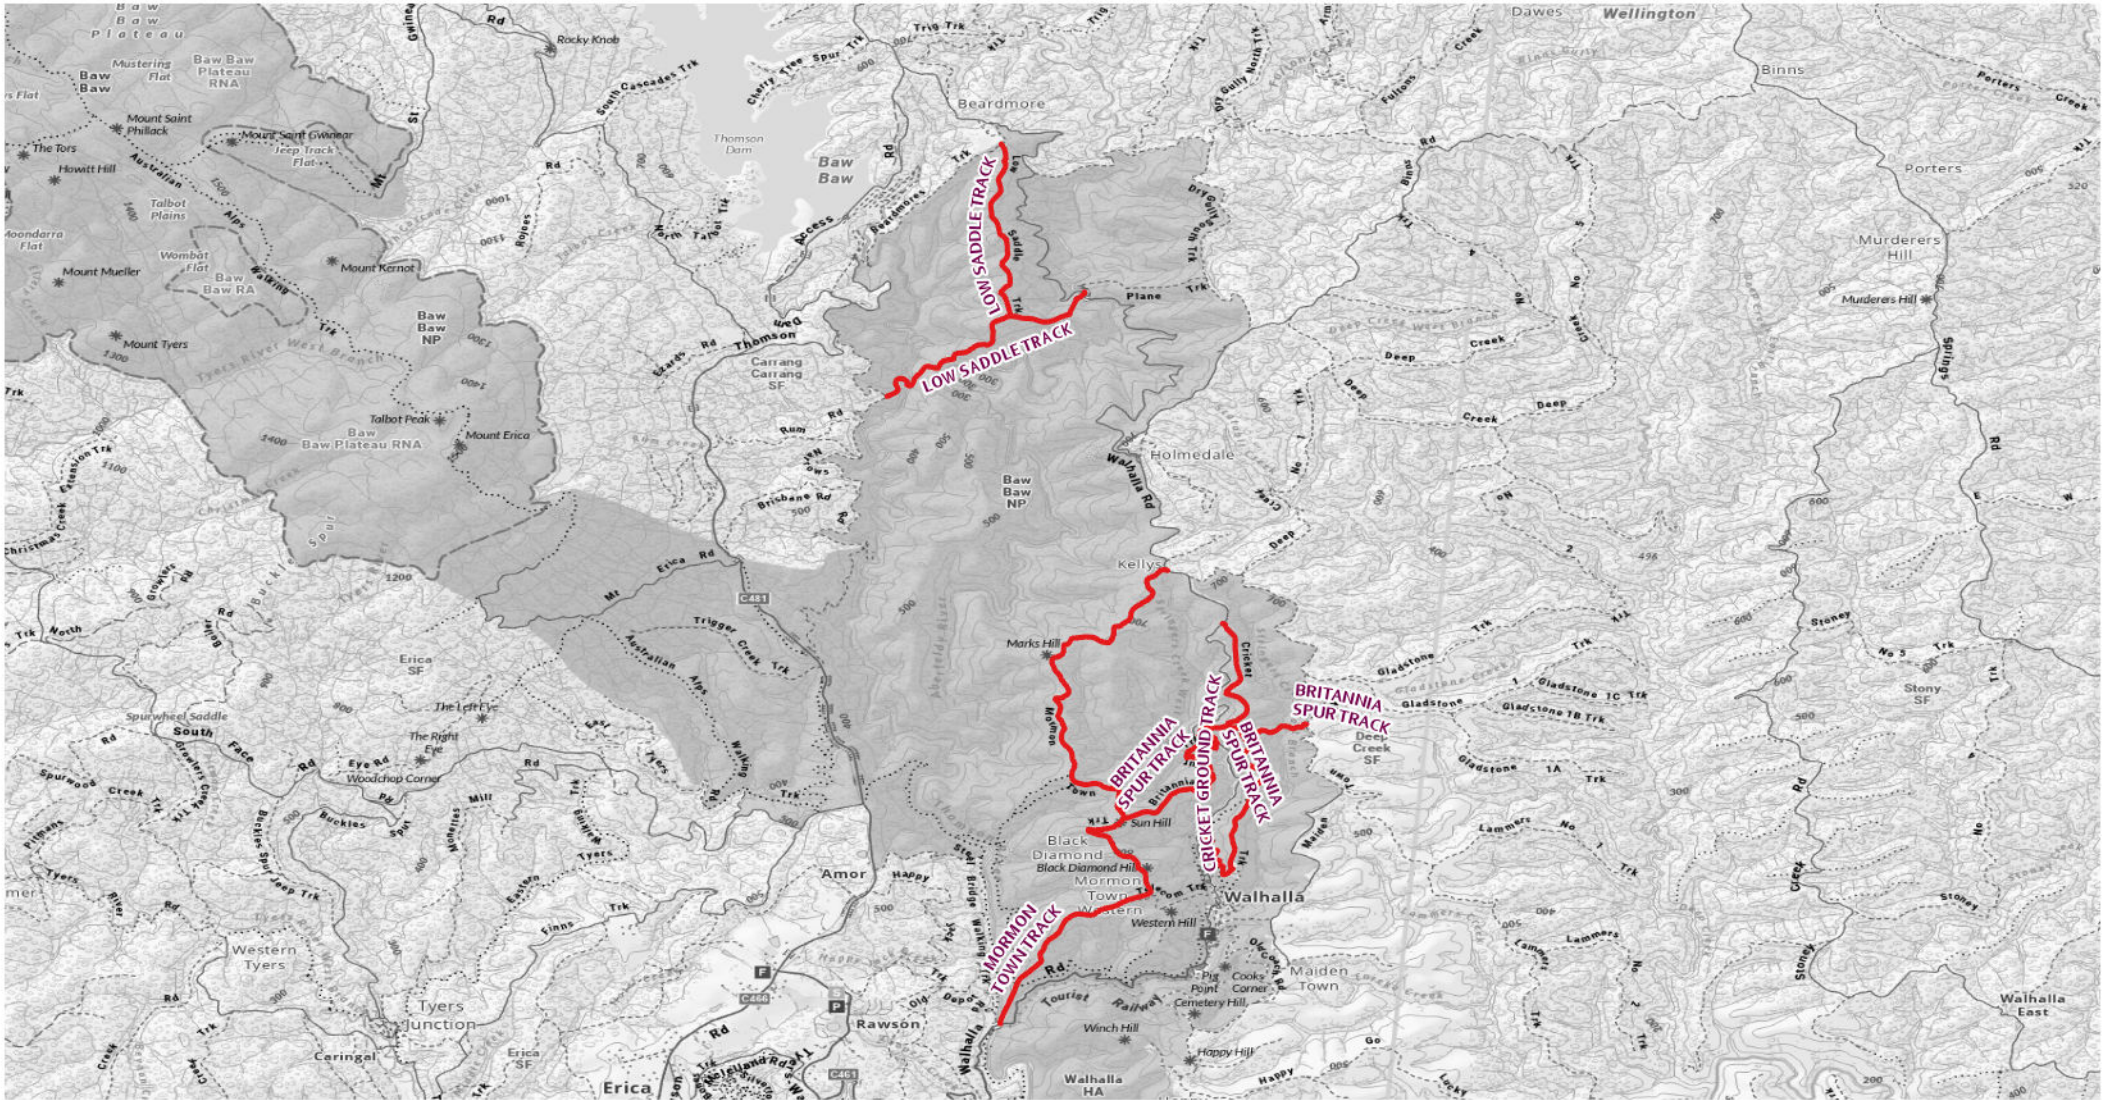

## 2026 Seasonal Road Closures

Close 4 days after King's Birthday - Open 6 days before Melbourne Cup Day

0 1.23 2.45 4.9 Km

Disclaimer: Parks Victoria does not guarantee that this data is without flaw of any kind and therefore disclaims all liability which may arise from you relying on this information. Data source acknowledgements: State Digital Mapbase. The State of Victoria and the Department of Environment, Energy and Climate Action.