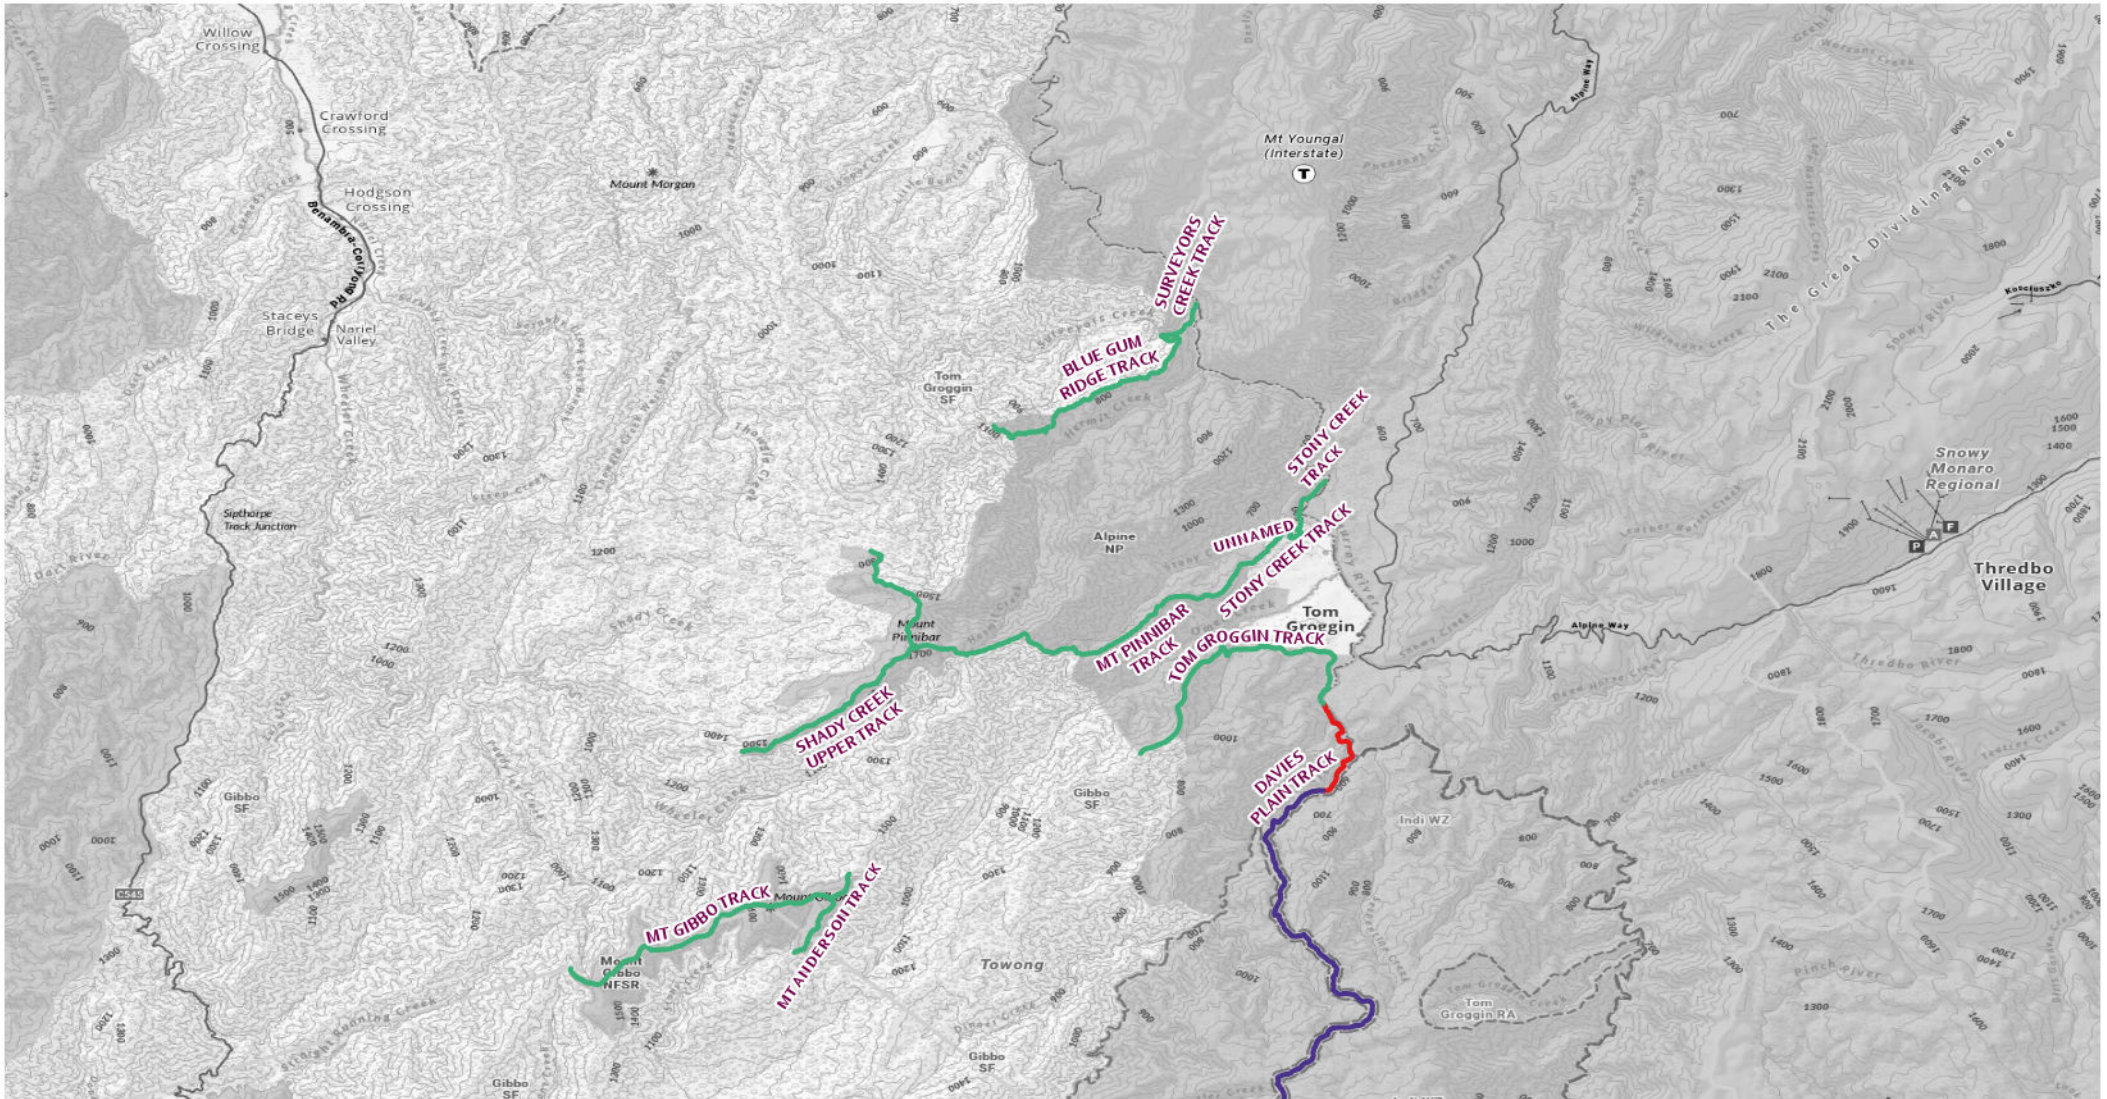

Map 10 - Alpine NP (Mt Pinnibar surroundings)

2026 Seasonal Road Closures