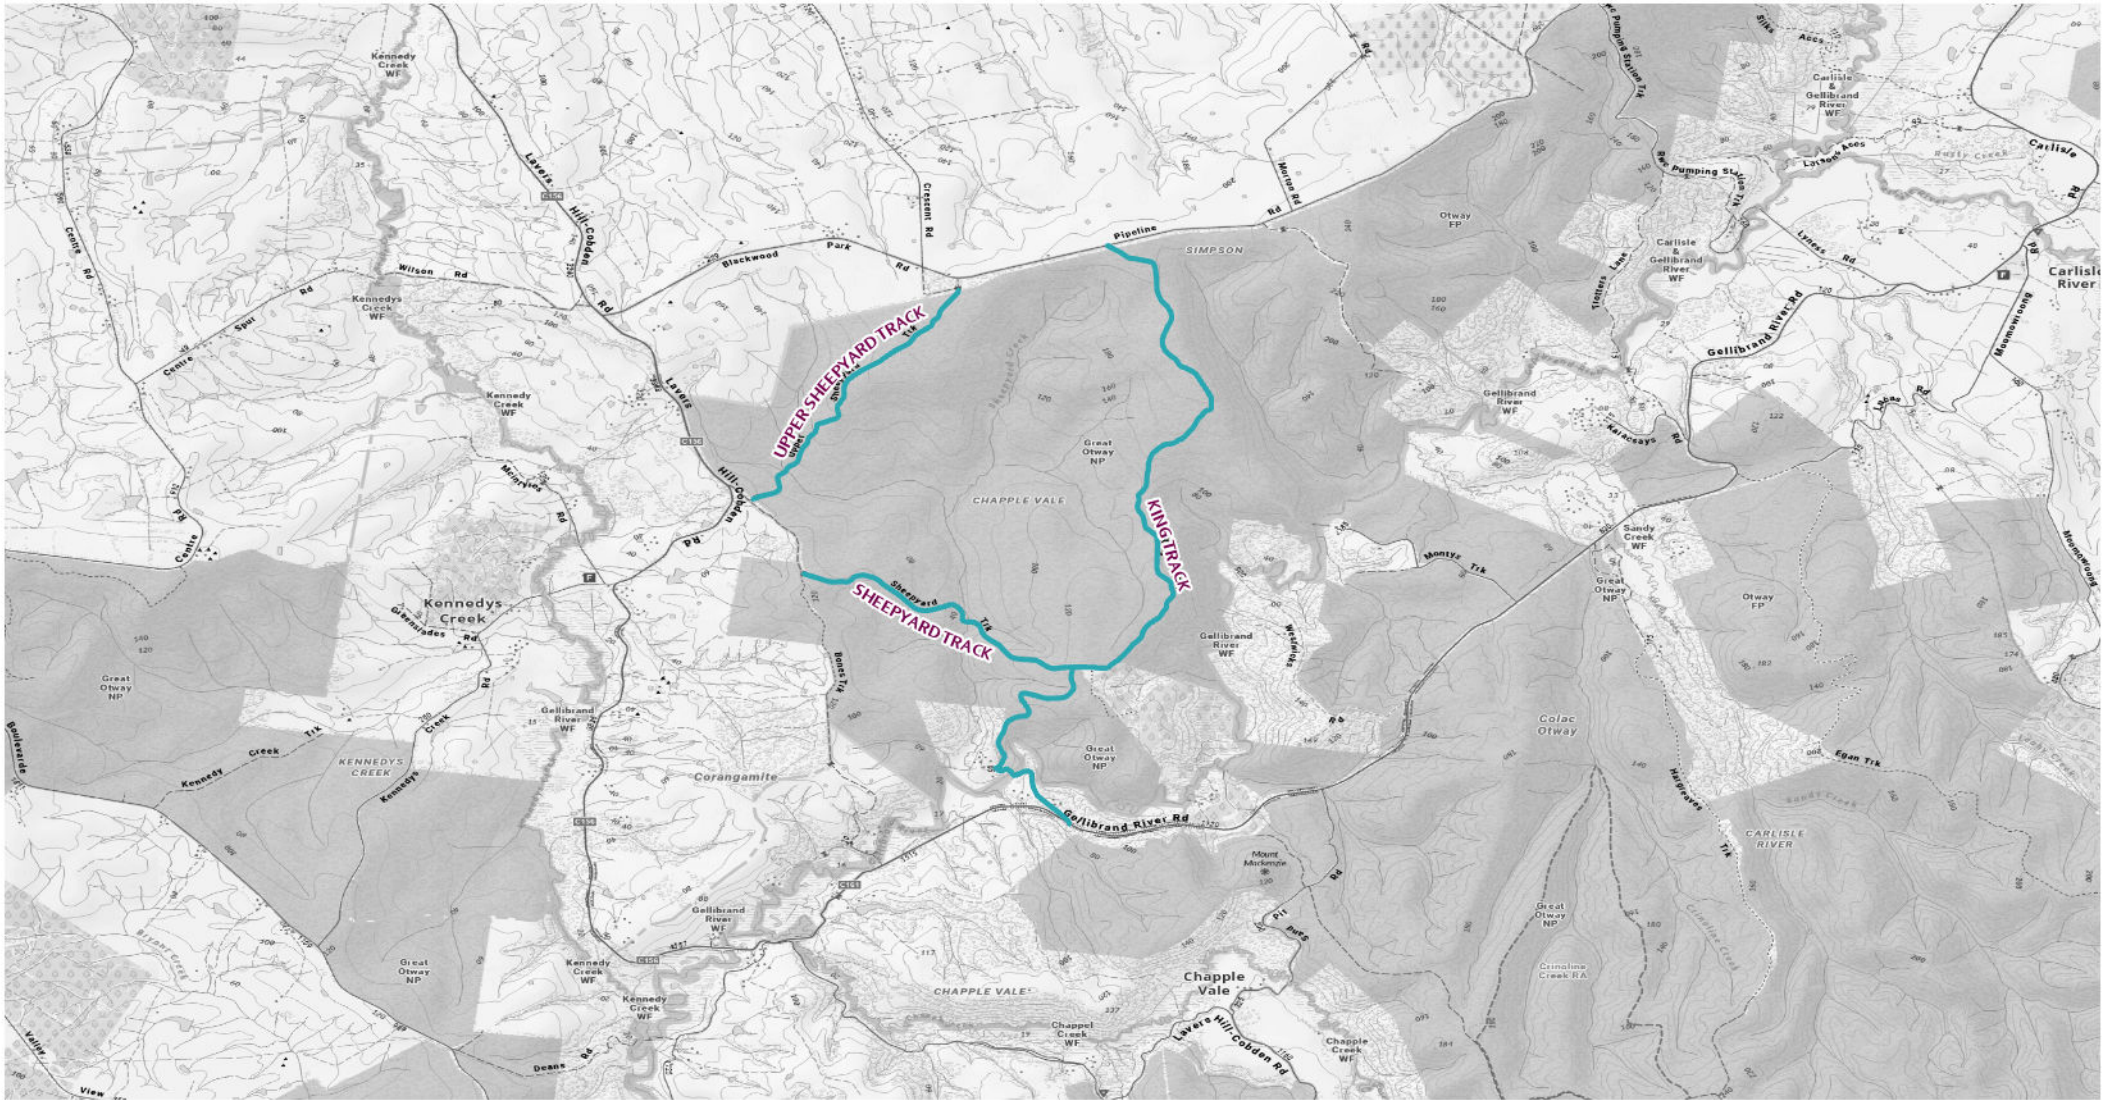

## 2026 Seasonal Road Closures

Close 4 days after King's Birthday - Open 6 days before Melbourne Cup Day

Disclaimer: Parks Victoria does not guarantee that this data is without flaw of any kind and therefore disclaims all liability which may arise from you relying on this information.  
 Data source acknowledgements: State Digital Mapbase. The State of Victoria and the Department of Environment, Energy and Climate Action.