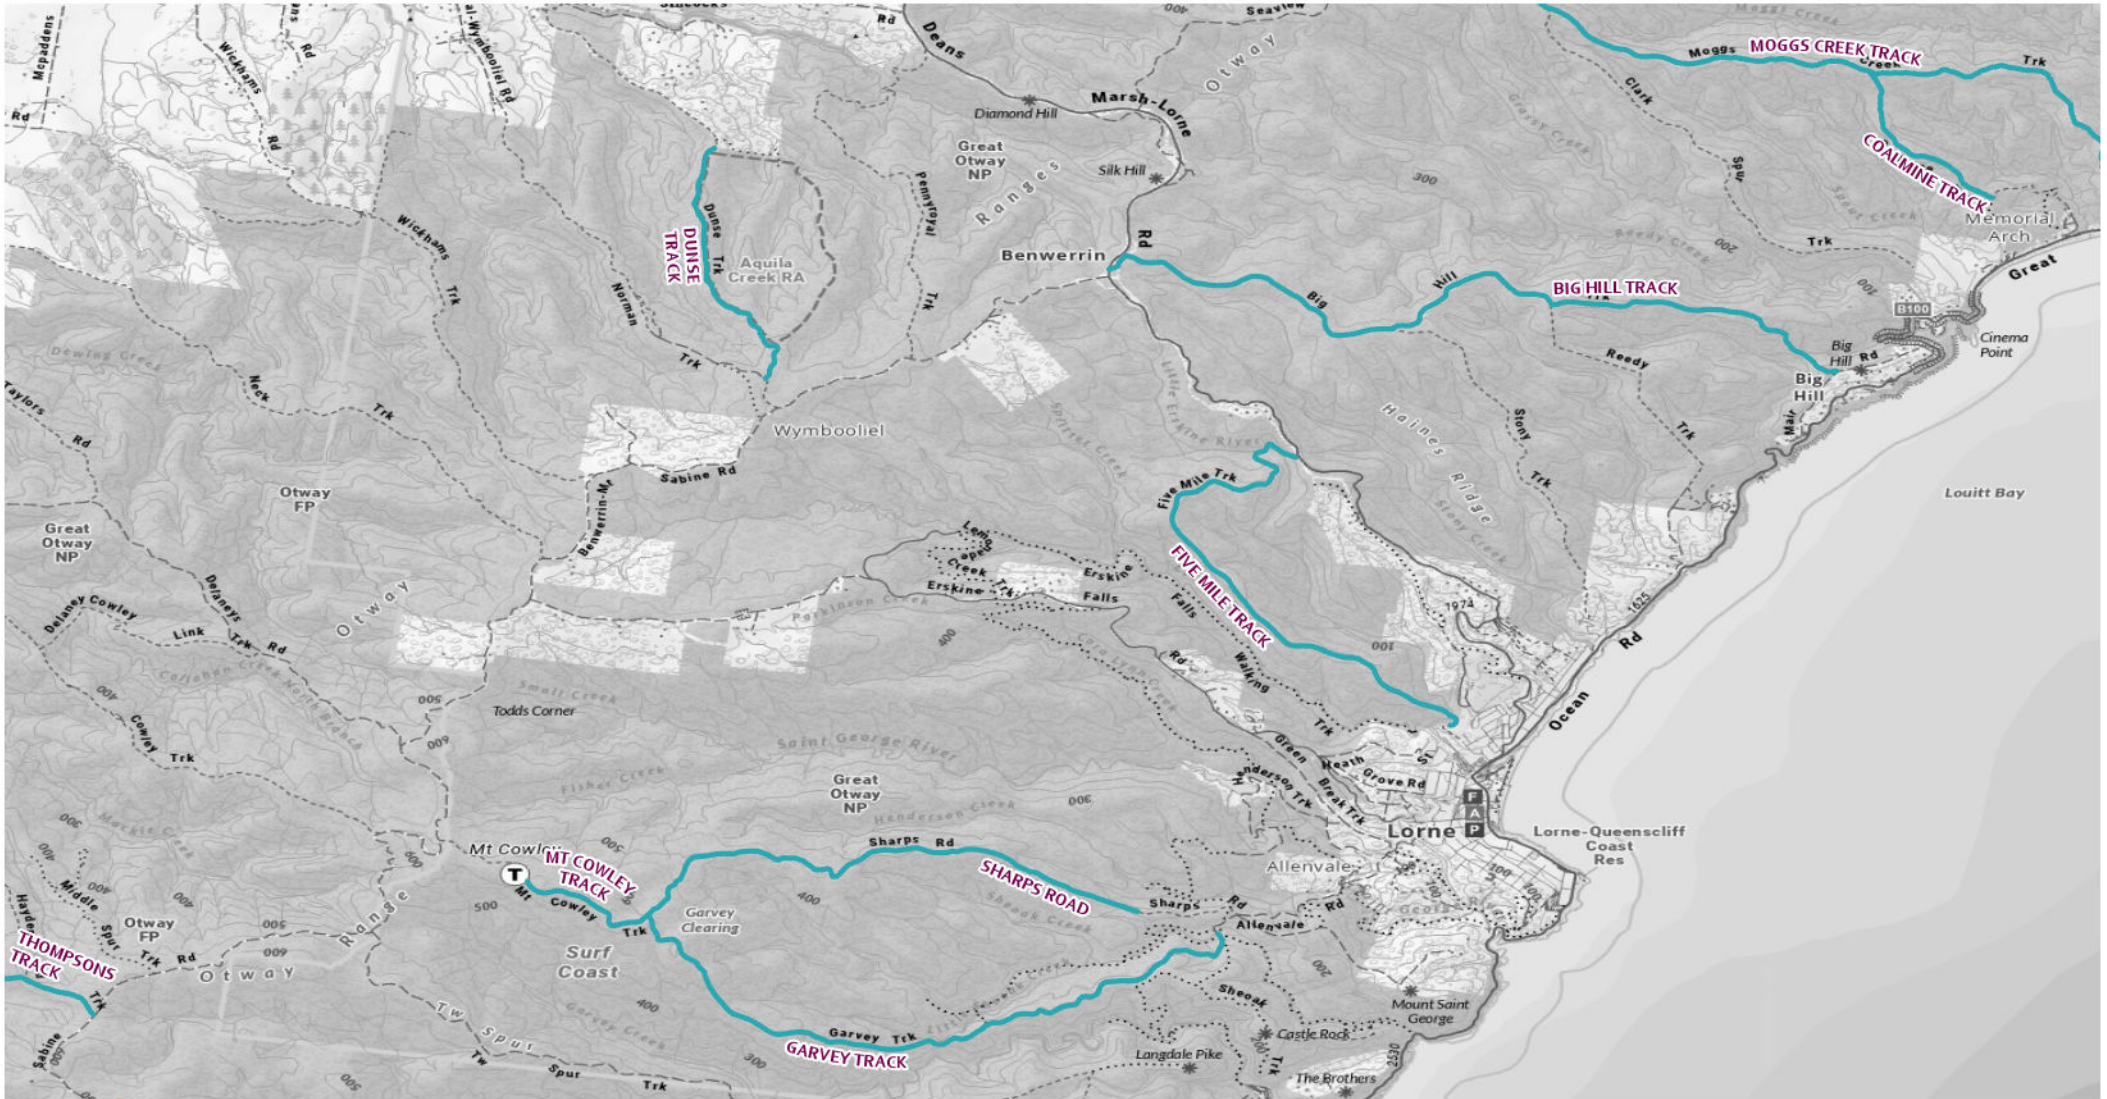

Map 62 - Great Otway NP (Lorne)

2026 Seasonal Road Closures

— Close 4 days after King's Birthday - Open 6 days before Melbourne Cup Day