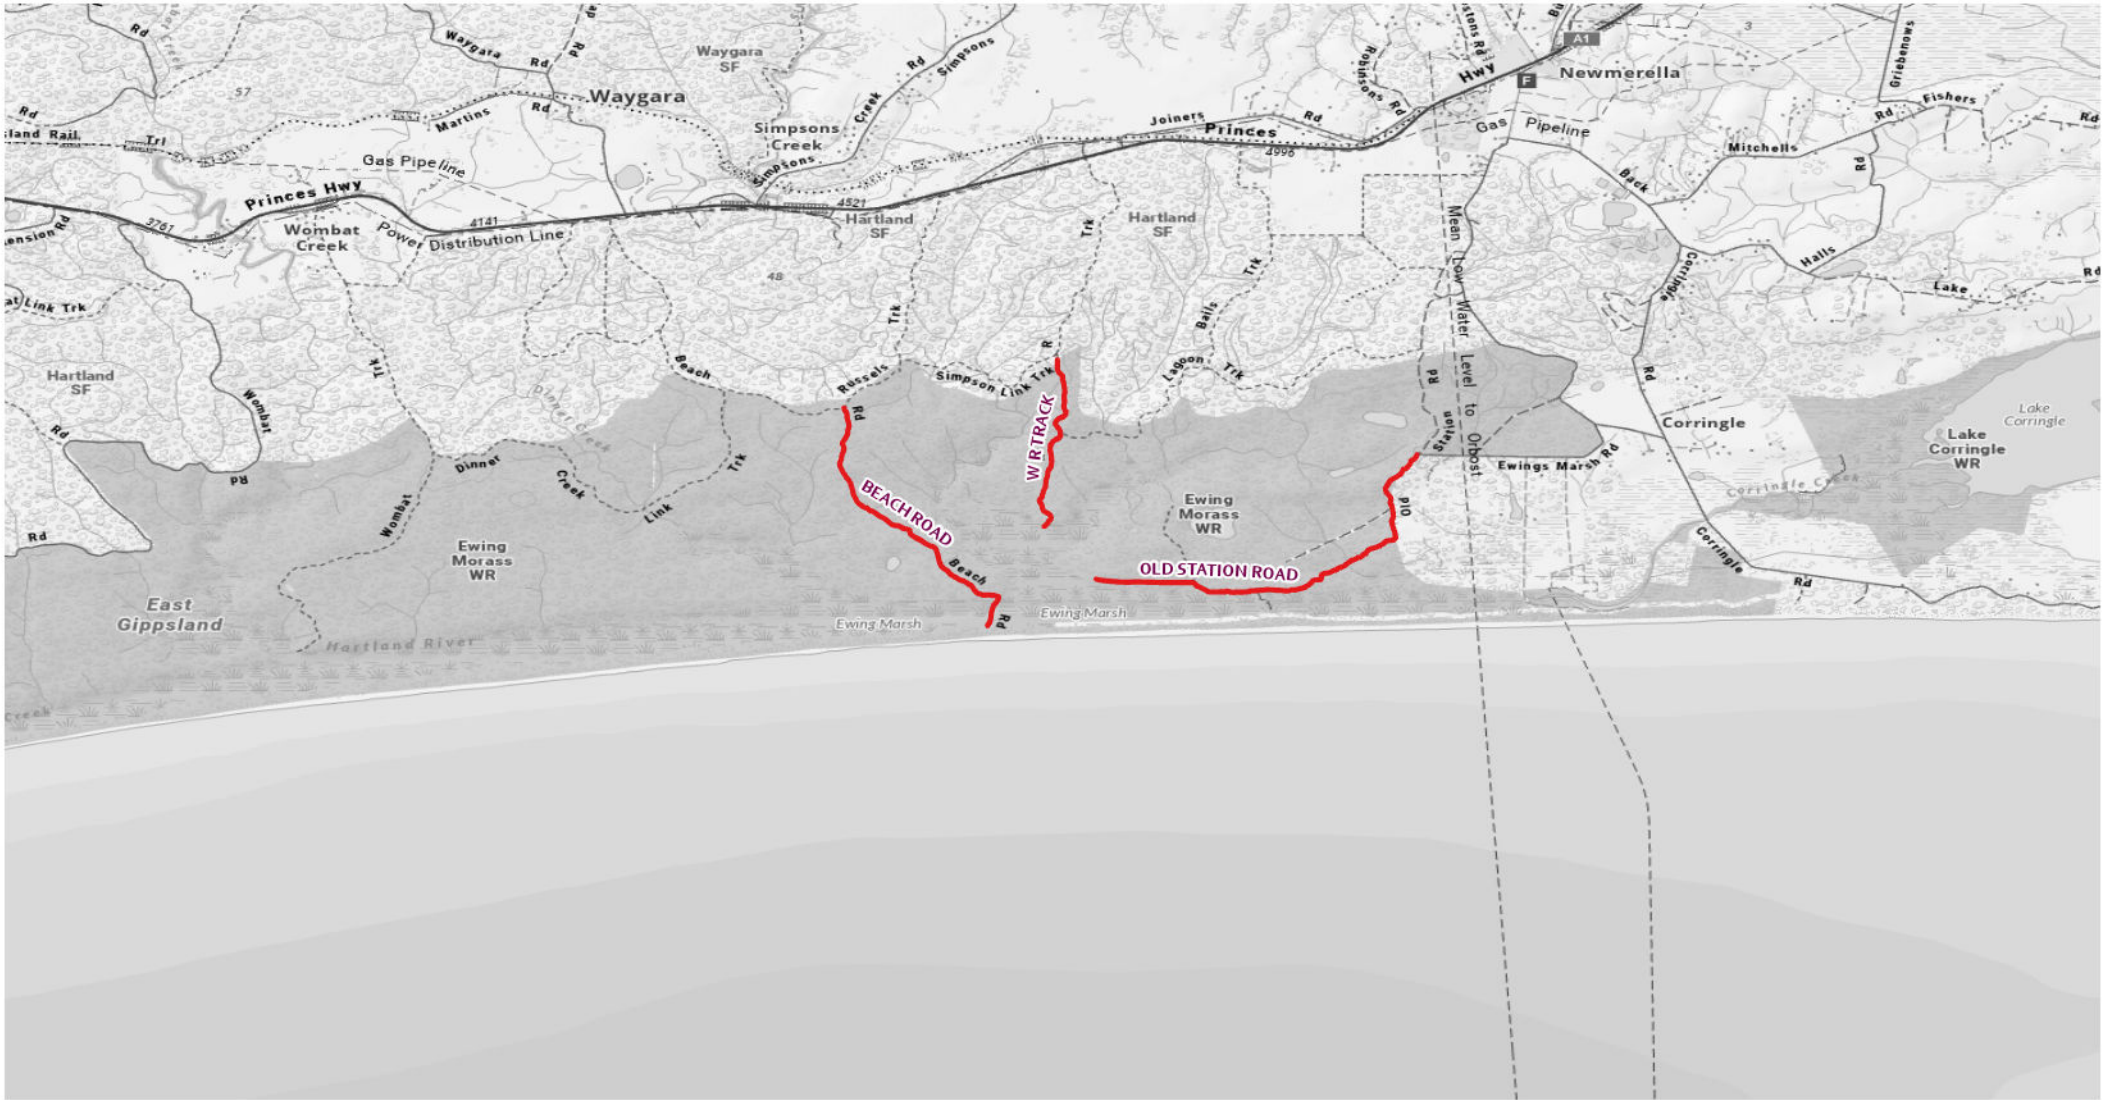

Map 3 - Ewing Morass WR

2026 Seasonal Road Closures

— Close on Thursday after King's Birthday - Open on Thursday before Melbourne Cup Day