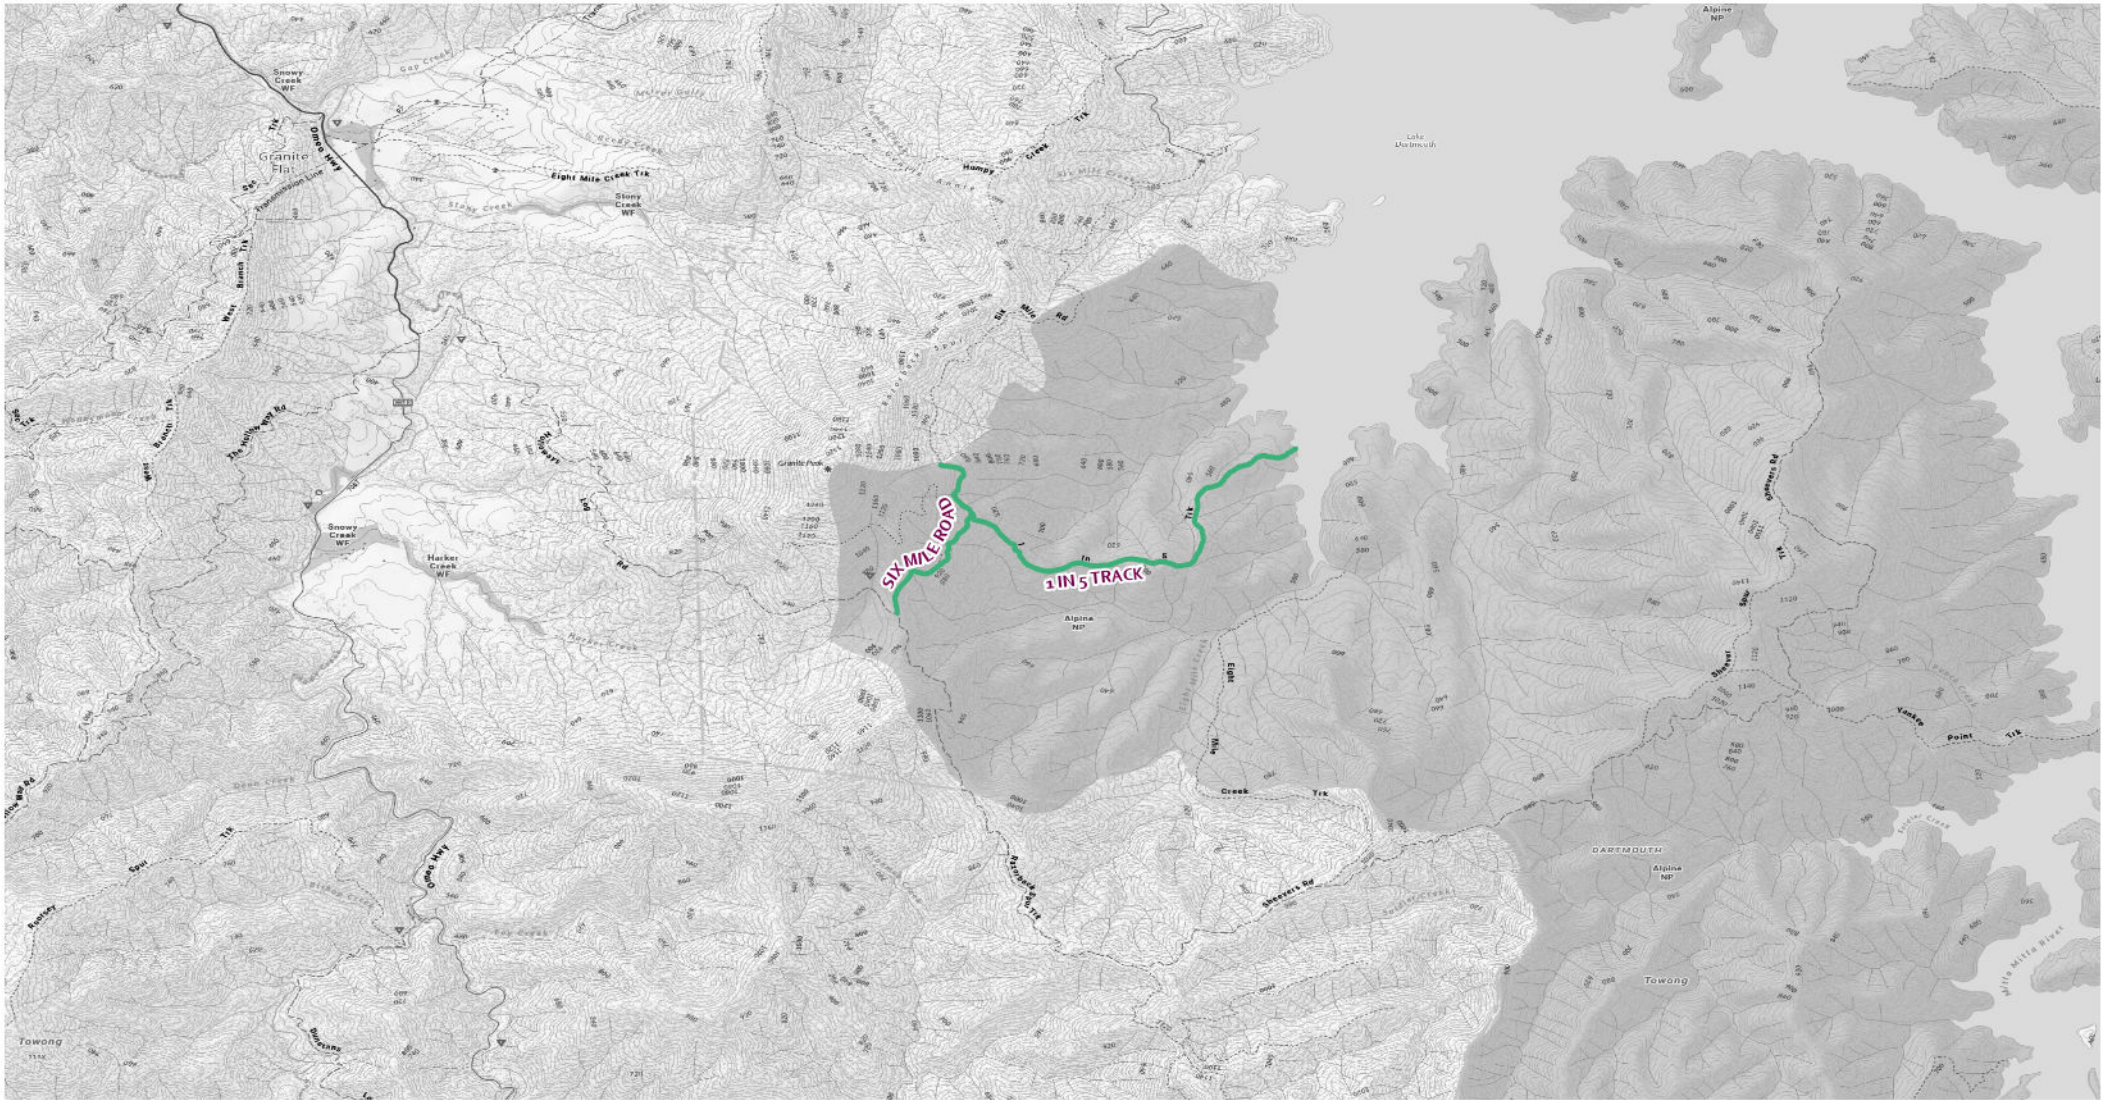

### 2026 Seasonal Road Closures

— Close on Thursday after King's Birthday - Open on Thursday before Melbourne Cup Day

0 3.25 6.5 13 Km