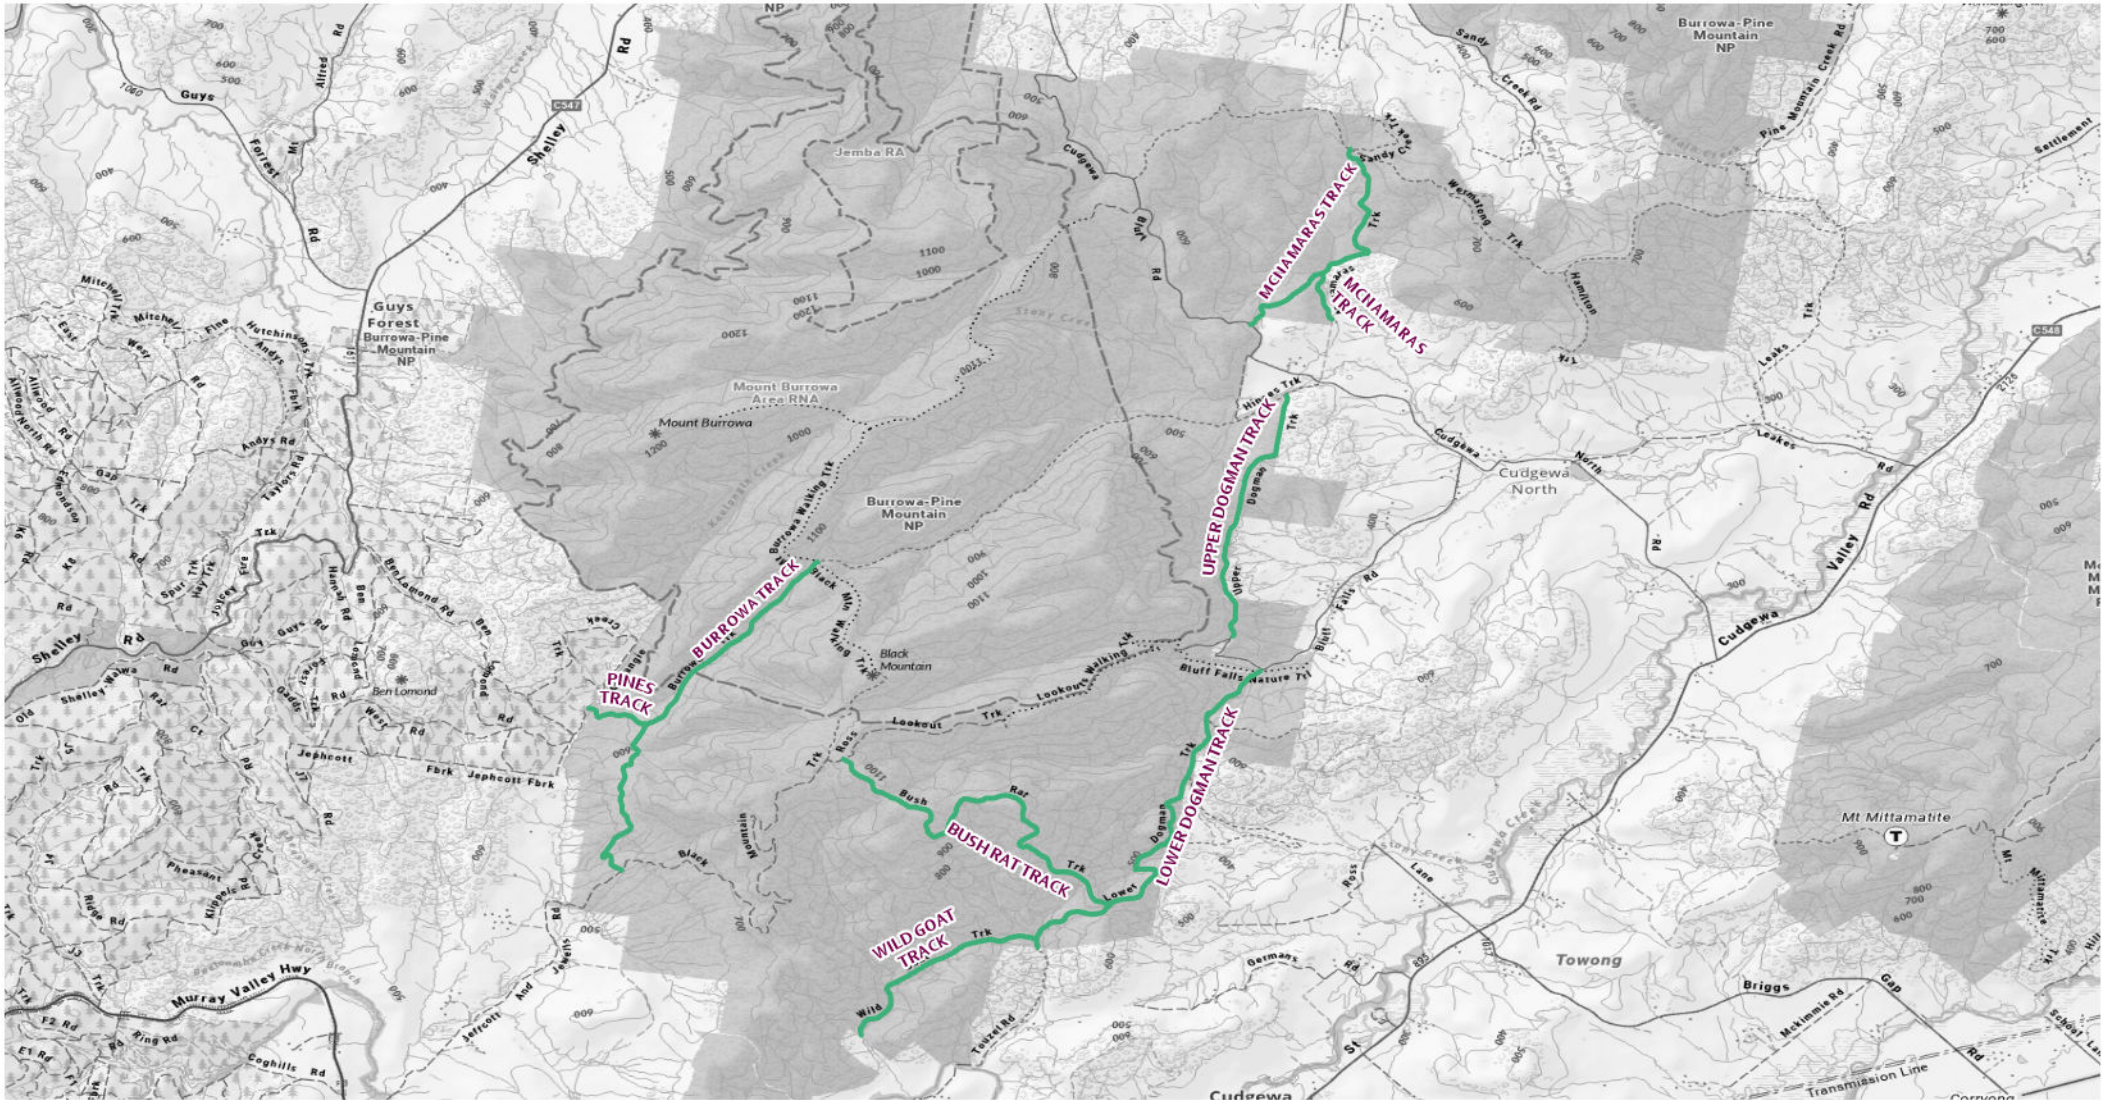

## 2026 Seasonal Road Closures

0 1.82 3.65 7.3 Km

— Close on Thursday after King's Birthday - Open on Friday before Melbourne Cup Day

Disclaimer: Parks Victoria does not guarantee that this data is without flaw of any kind and therefore disclaims all liability which may arise from you relying on this information. Data source acknowledgements: State Digital Mapbase. The State of Victoria and the Department of Environment, Energy and Climate Action.