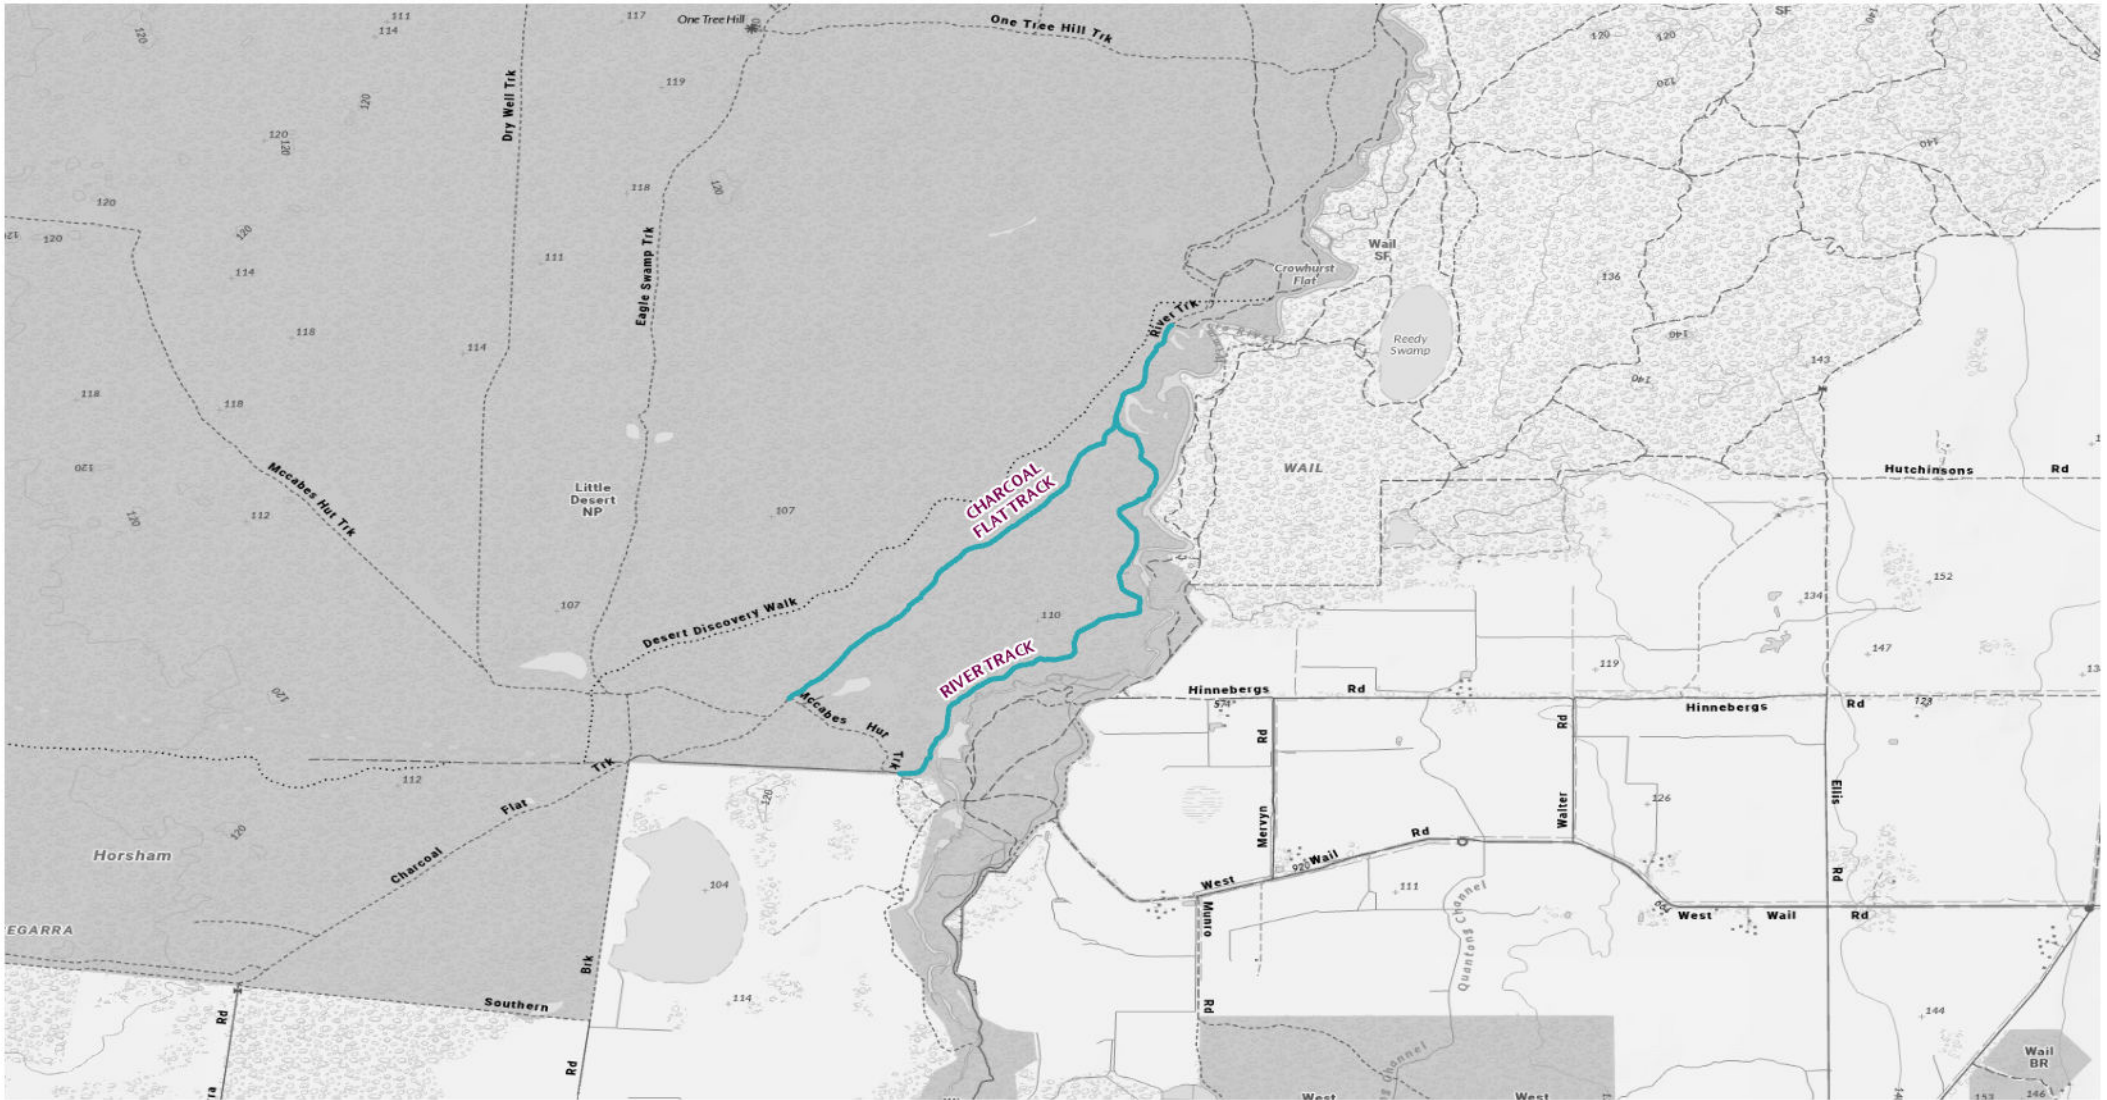

## 2026 Seasonal Road Closures

 Close 4 days after King's Birthday - Open 6 days before Melbourne Cup Day

0 1.23 2.45 4.9 Km