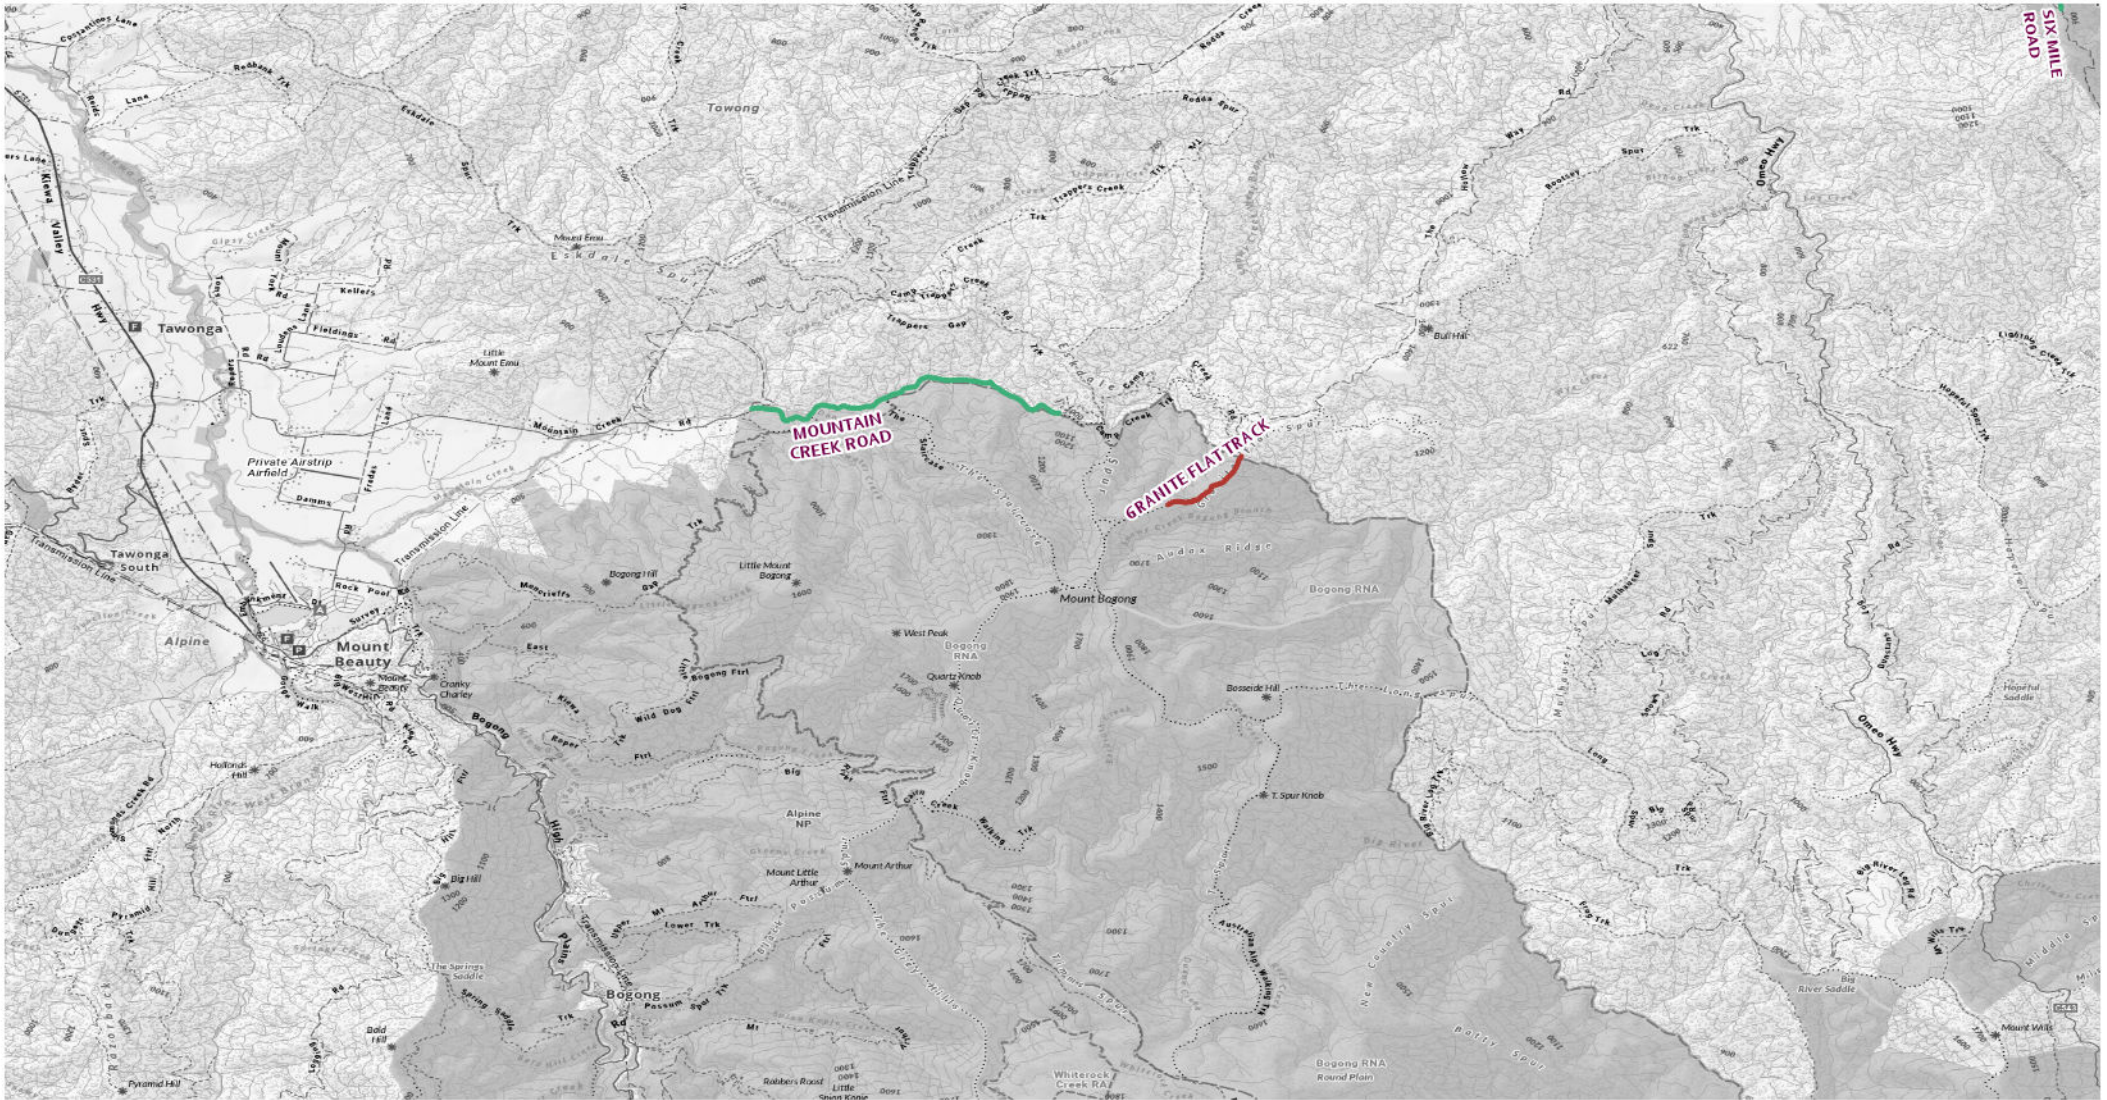

### 2026 Seasonal Road Closures

 Close on Thursday after King's Birthday - Open on Friday before Melbourne Cup Day

0 1.82 3.65 7.3 Km

SIX MILE ROAD