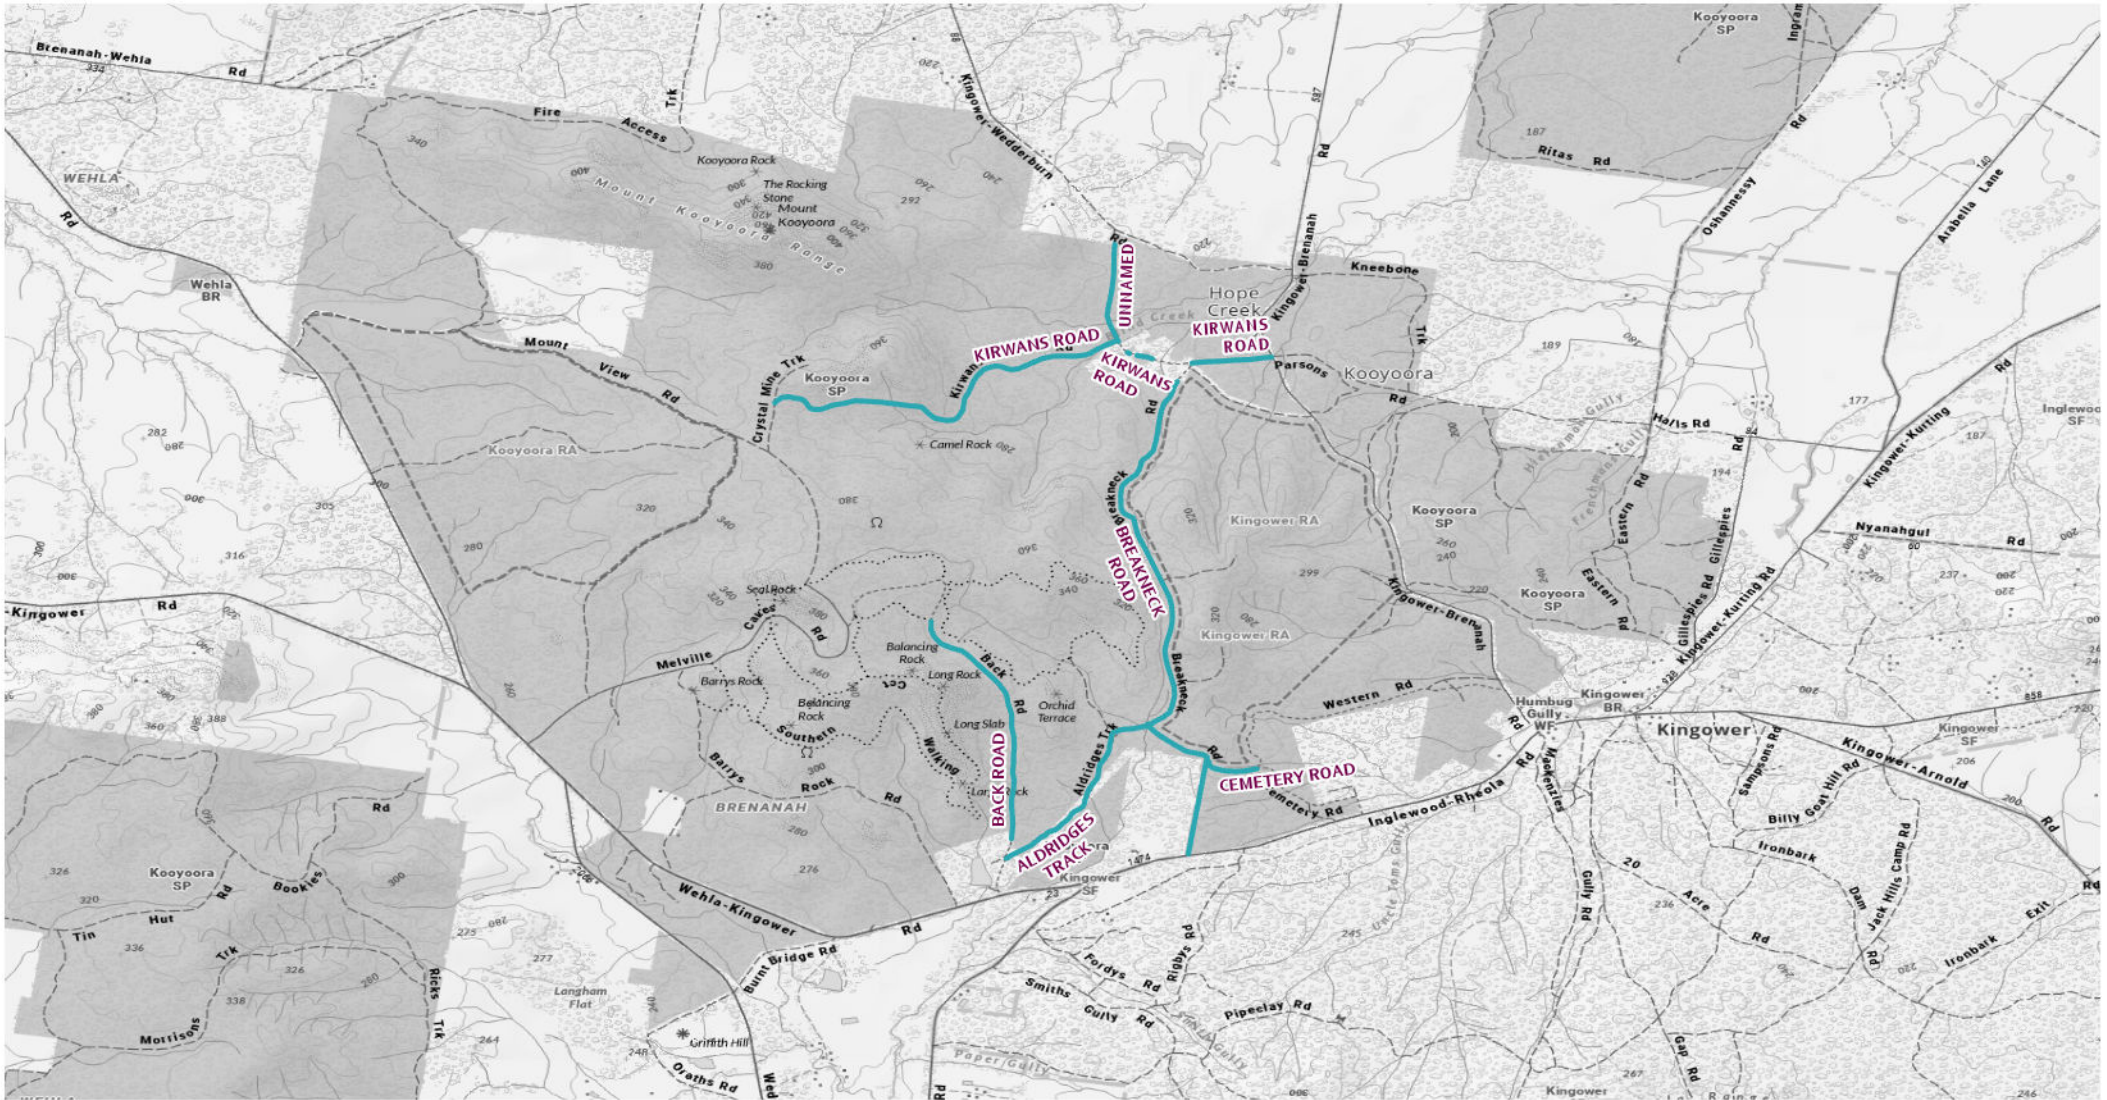

## 2026 Seasonal Road Closures

Close 4 days after King's Birthday - Open 6 days before Melbourne Cup Day

Disclaimer: Parks Victoria does not guarantee that this data is without flaw of any kind and therefore disclaims all liability which may arise from you relying on this information.  
 Data source acknowledgements: State Digital Mapbase. The State of Victoria and the Department of Environment, Energy and Climate Action.