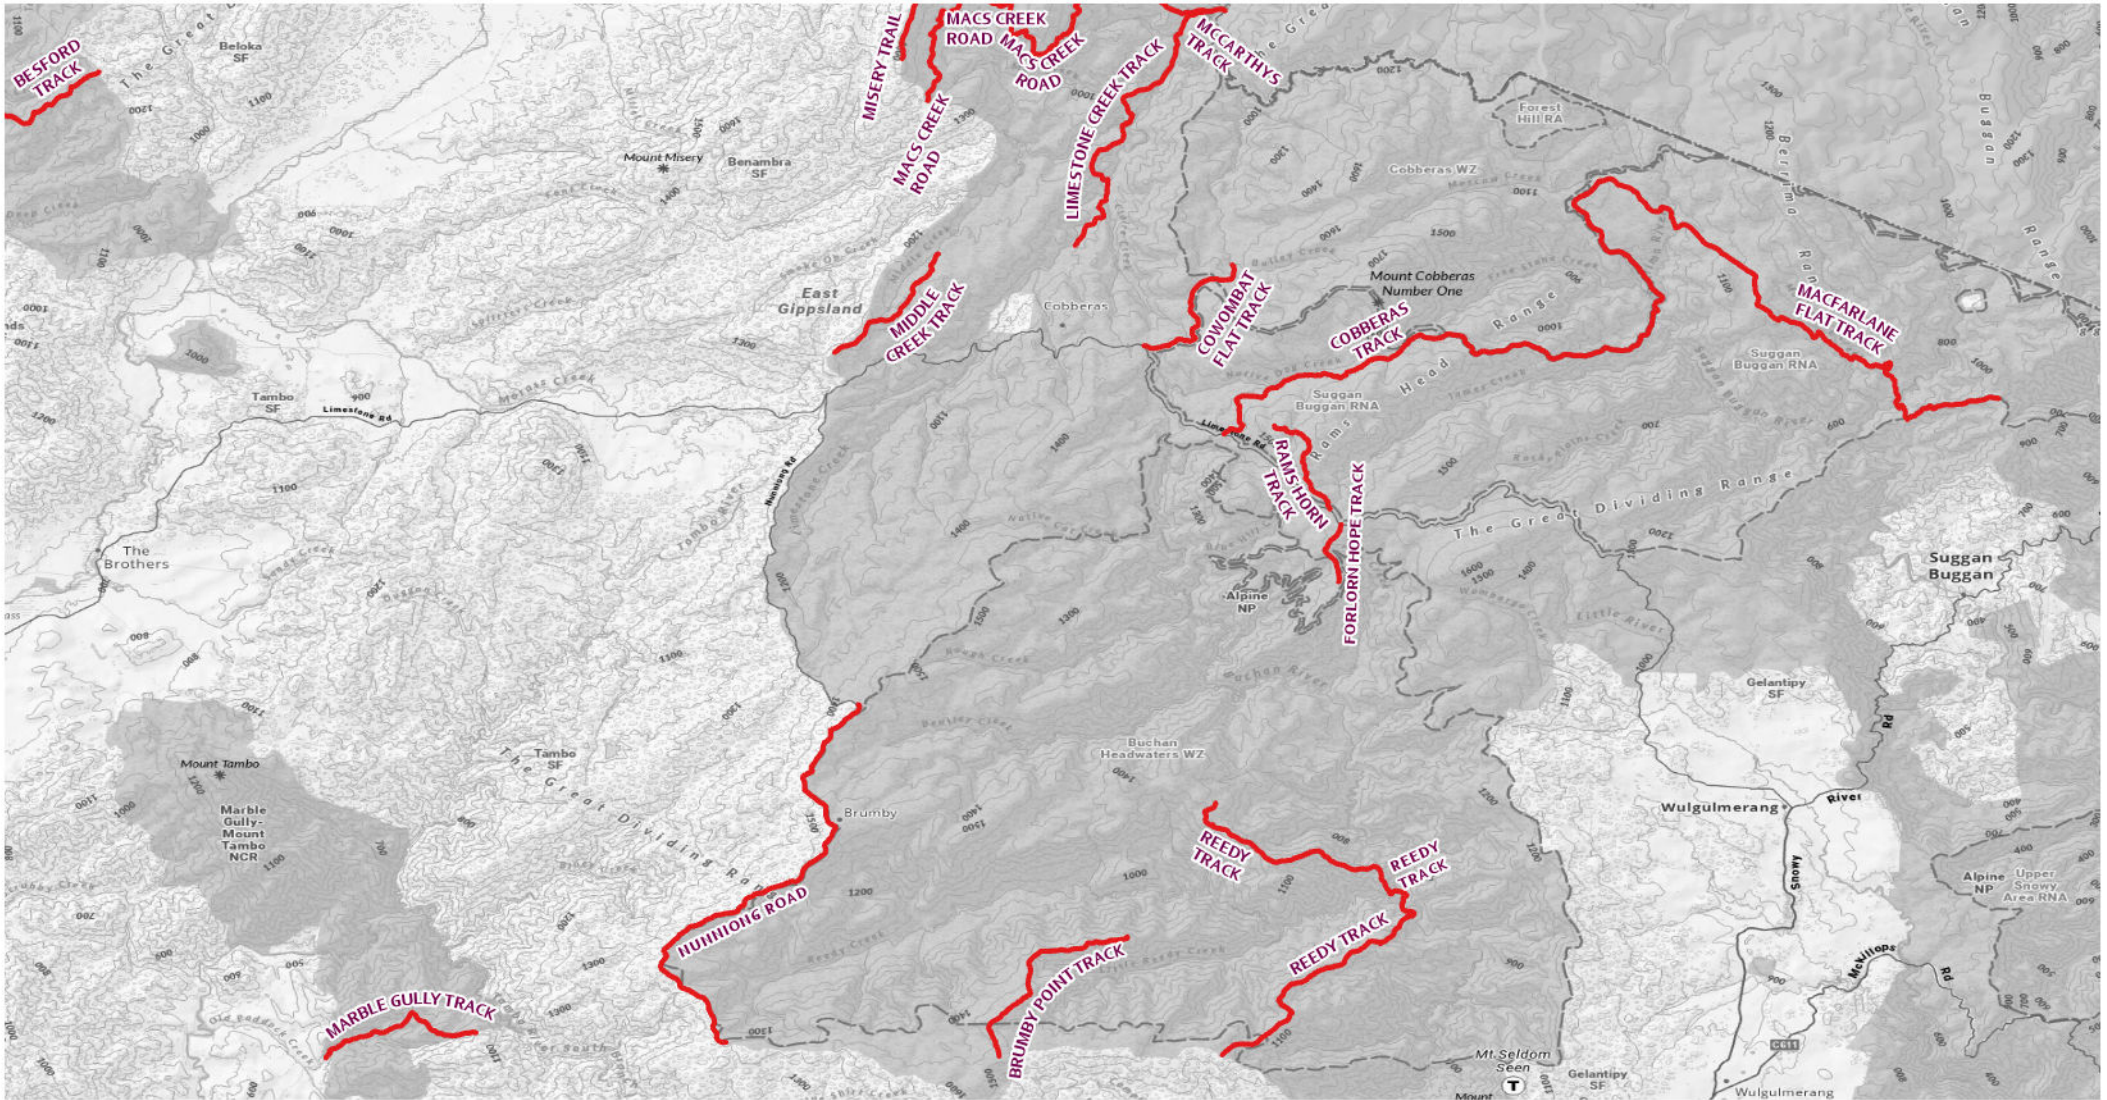

### 2026 Seasonal Road Closures

— Close on Thursday after King's Birthday - Open on Thursday before Melbourne Cup Day

0 3.42 6.85 13.7 Km

Disclaimer: Parks Victoria does not guarantee that this data is without flaw of any kind and therefore disclaims all liability which may arise from you relying on this information.  
 Data source acknowledgements: State Digital Mapbase. The State of Victoria and the Department of Environment, Energy and Climate Action.

## Map 7 - Snowy River NP 2026 Seasonal Road Closures

— Close on Thursday after King's Birthday - Open on Thursday before Melbourne Cup Day

0 7 14 28 Km