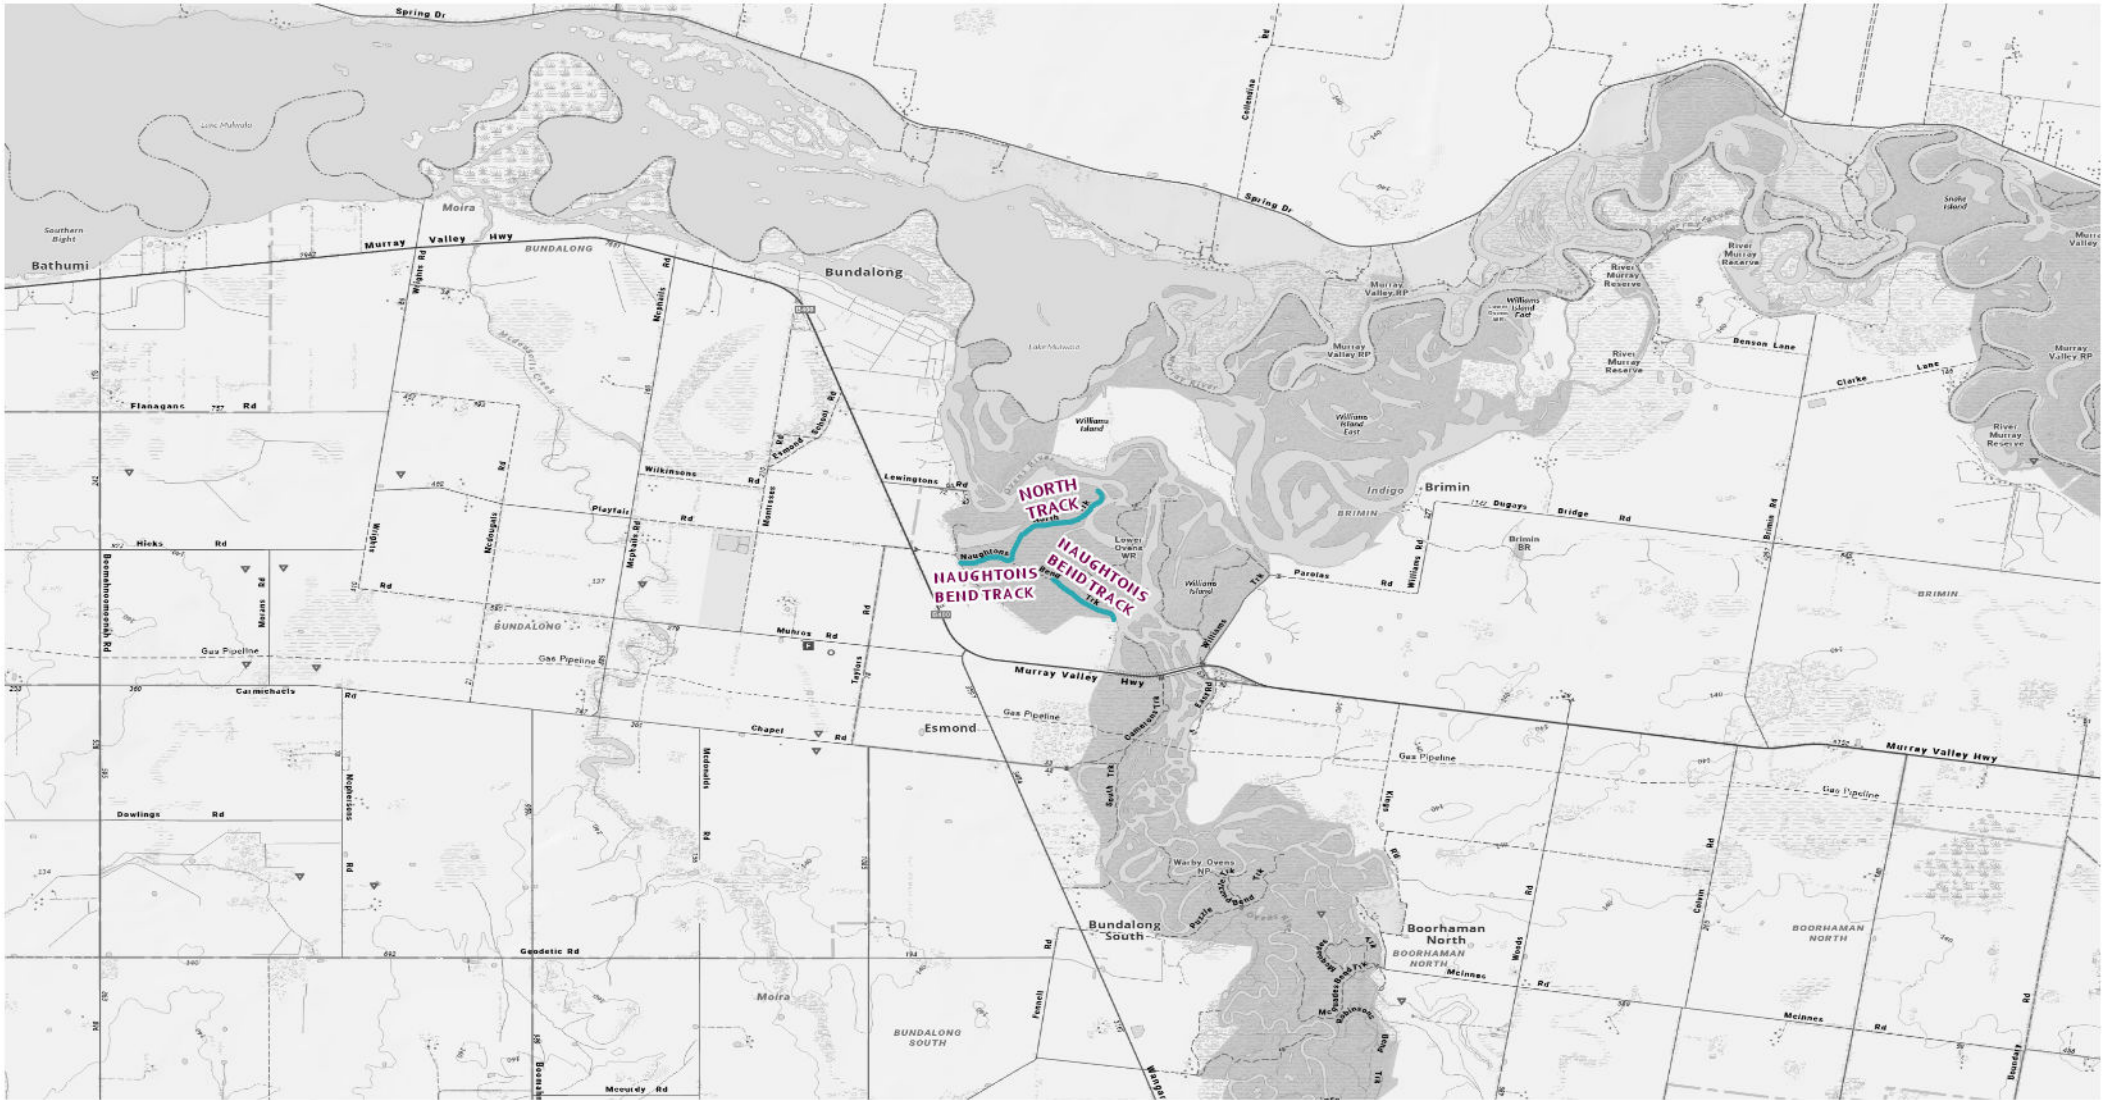

## 2026 Seasonal Road Closures

 Close 4 days after King's Birthday - Open 6 days before Melbourne Cup Day

0 1.82 3.65 7.3 Km

Disclaimer: Parks Victoria does not guarantee that this data is without flaw of any kind and therefore disclaims all liability which may arise from you relying on this information. Data source acknowledgements: State Digital Mapbase. The State of Victoria and the Department of Environment, Energy and Climate Action.