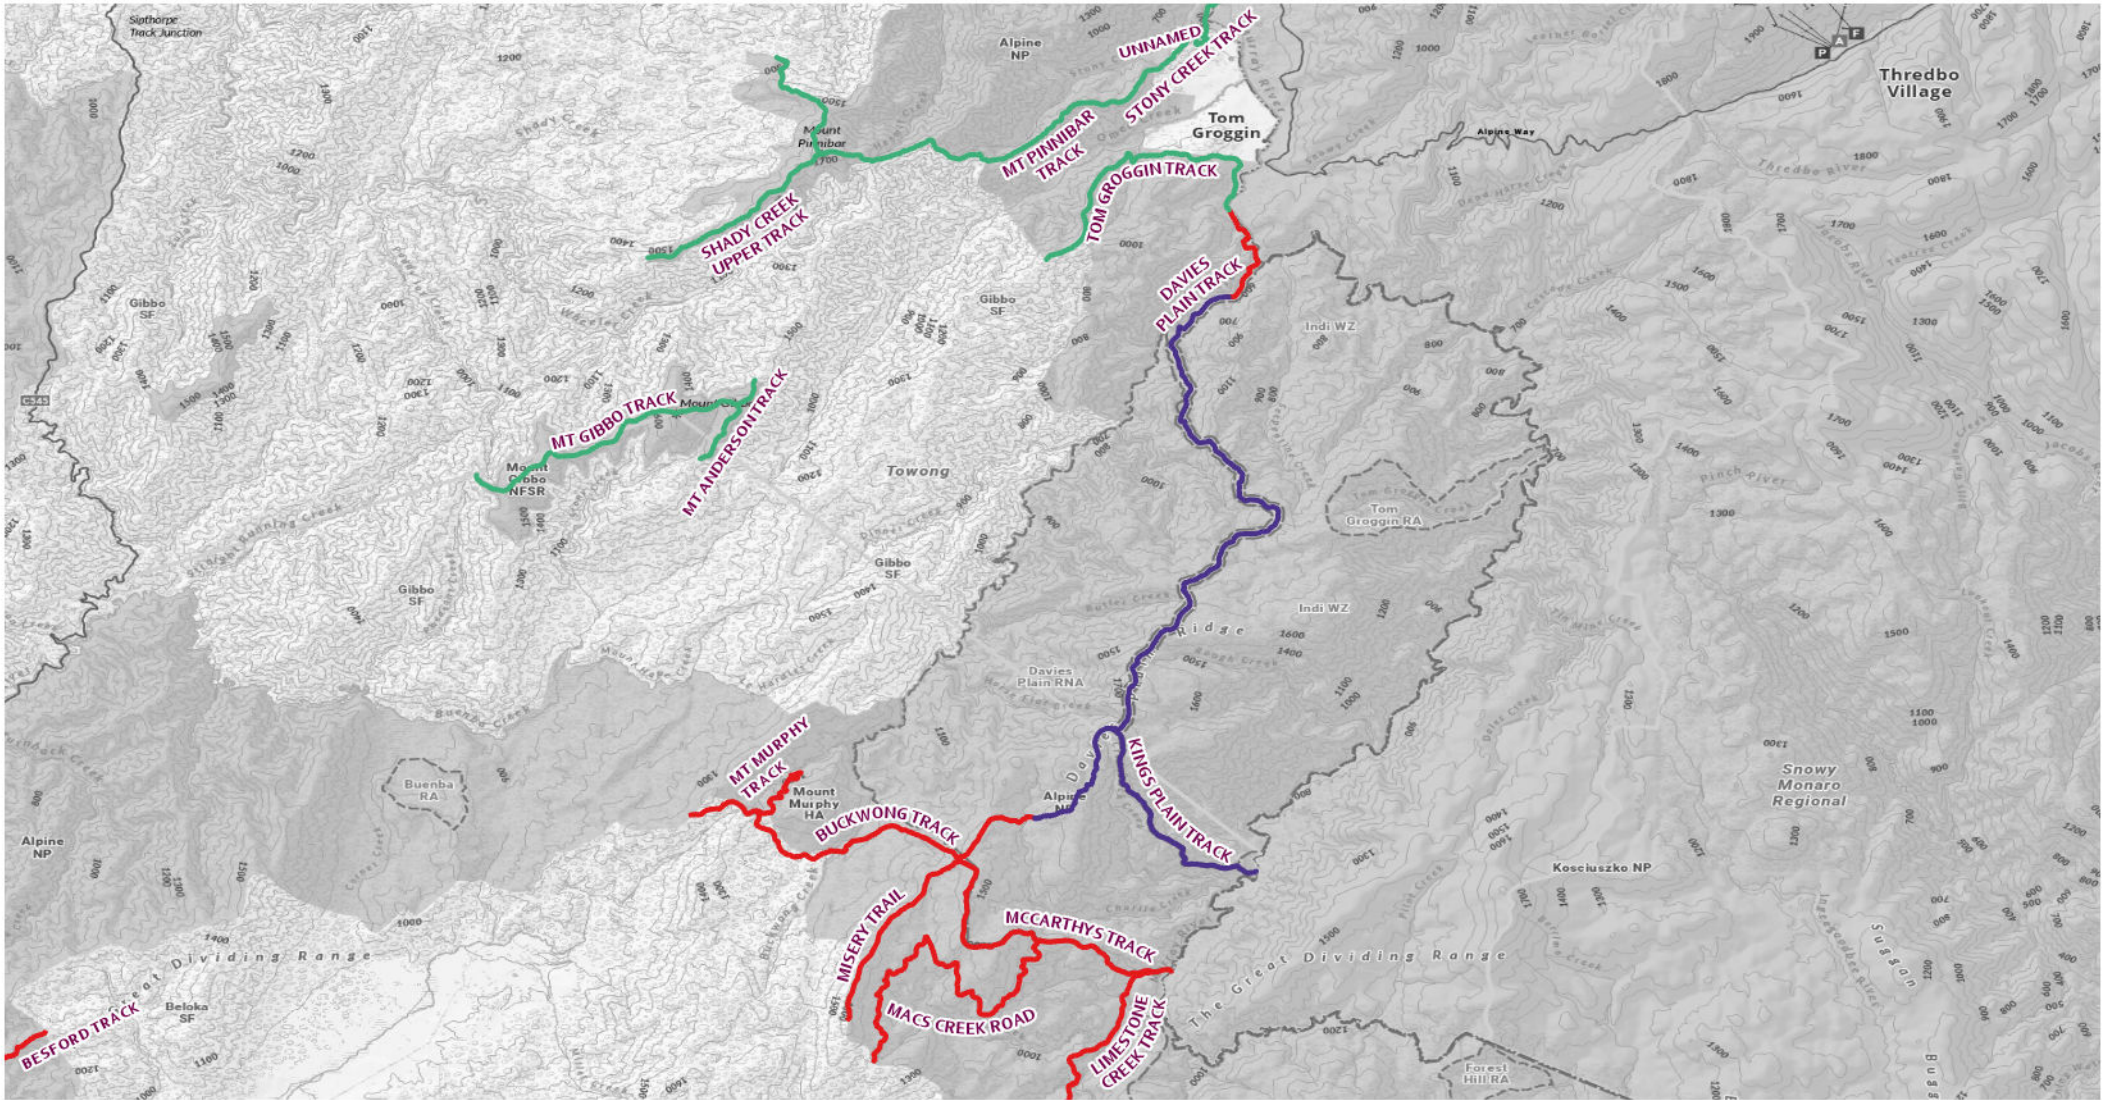

## Map 7 - Snowy River NP 2026 Seasonal Road Closures

— Close on Thursday after King's Birthday - Open on Thursday before Melbourne Cup Day

0 7 14 28 Km

## Map 8 - Alpine NP (Southwest)

### 2026 Seasonal Road Closures

— Close on Thursday after King's Birthday - Open on Thursday before Melbourne Cup Day

0 5 10 20 Km