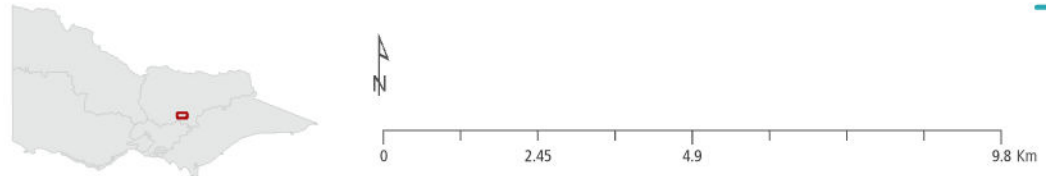

Map 28 - Lake Eildon NP

2026 Seasonal Road Closures

Close 4 days after King's Birthday - Open 6 days before Melbourne Cup Day

Disclaimer: Parks Victoria does not guarantee that this data is without flaw of any kind and therefore disclaims all liability which may arise from you relying on this information. Data source acknowledgements: State Digital Mapbase. The State of Victoria and the Department of Environment, Energy and Climate Action.