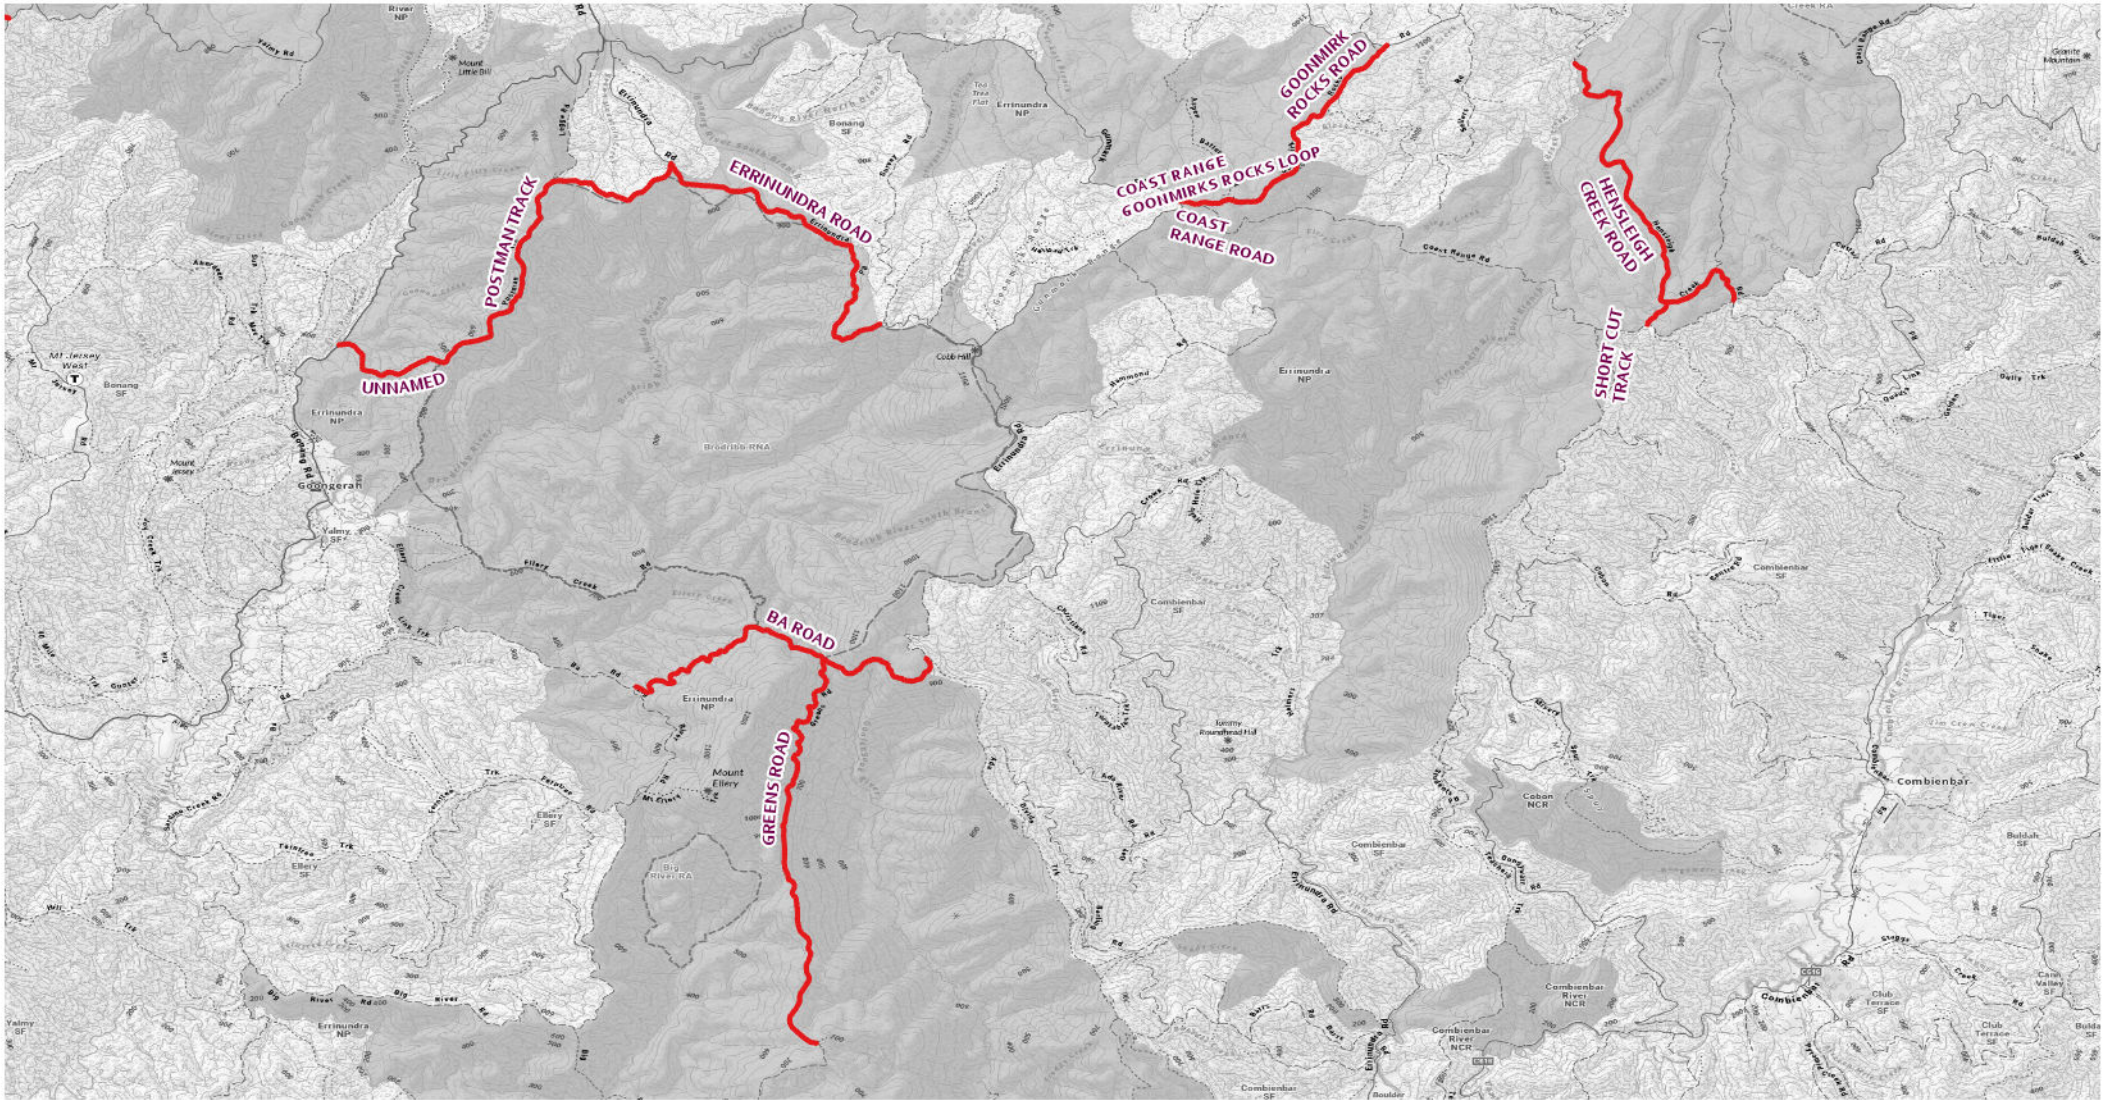

## 2026 Seasonal Road Closures

Close on Thursday after King's Birthday - Open on Thursday before Melbourne Cup Day

Disclaimer: Parks Victoria does not guarantee that this data is without flaw of any kind and therefore disclaims all liability which may arise from you relying on this information. Data source acknowledgements: State Digital Mapbase. The State of Victoria and the Department of Environment, Energy and Climate Action.