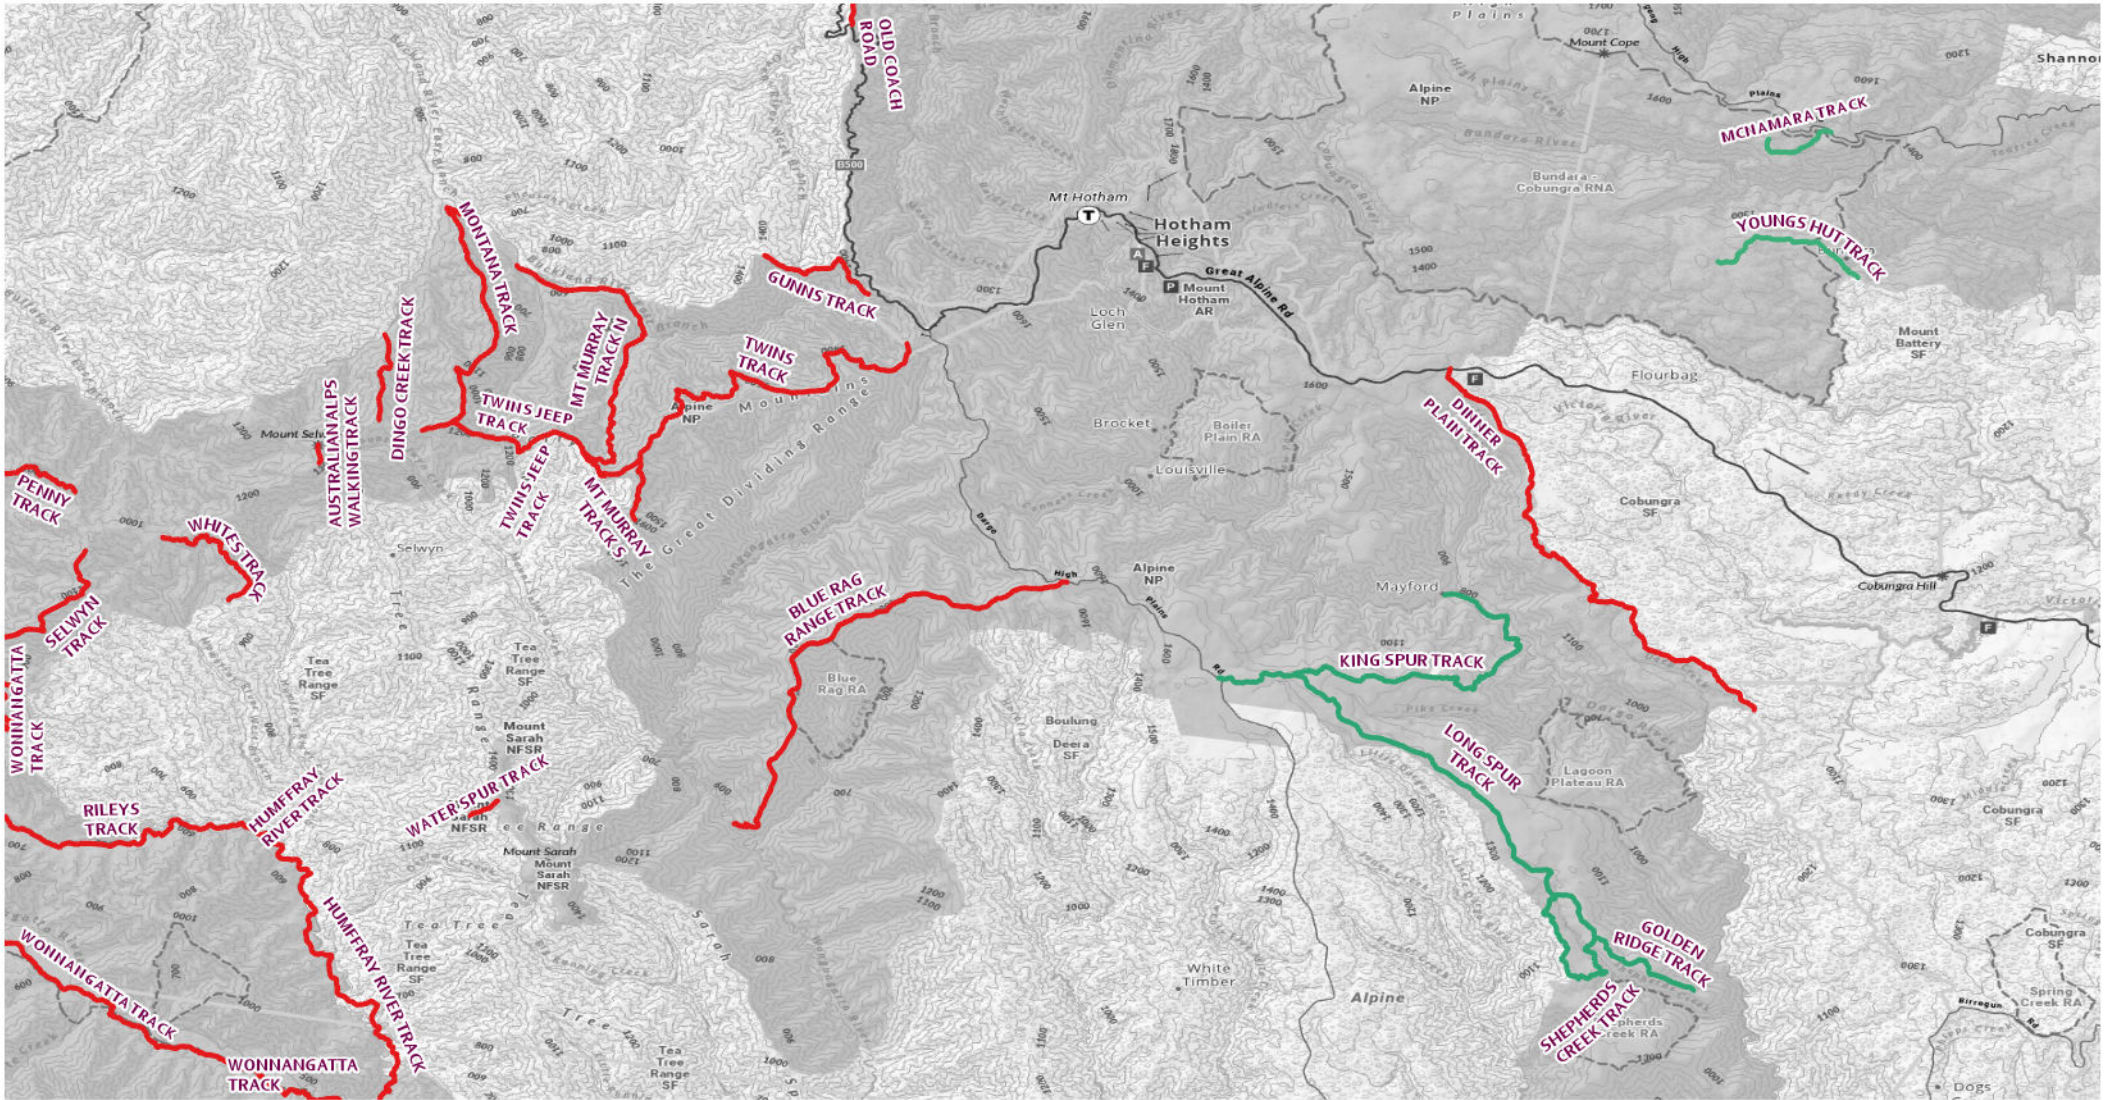

Map 15 - Alpine NP (Mt Hotham surroundings)

2026 Seasonal Road Closures