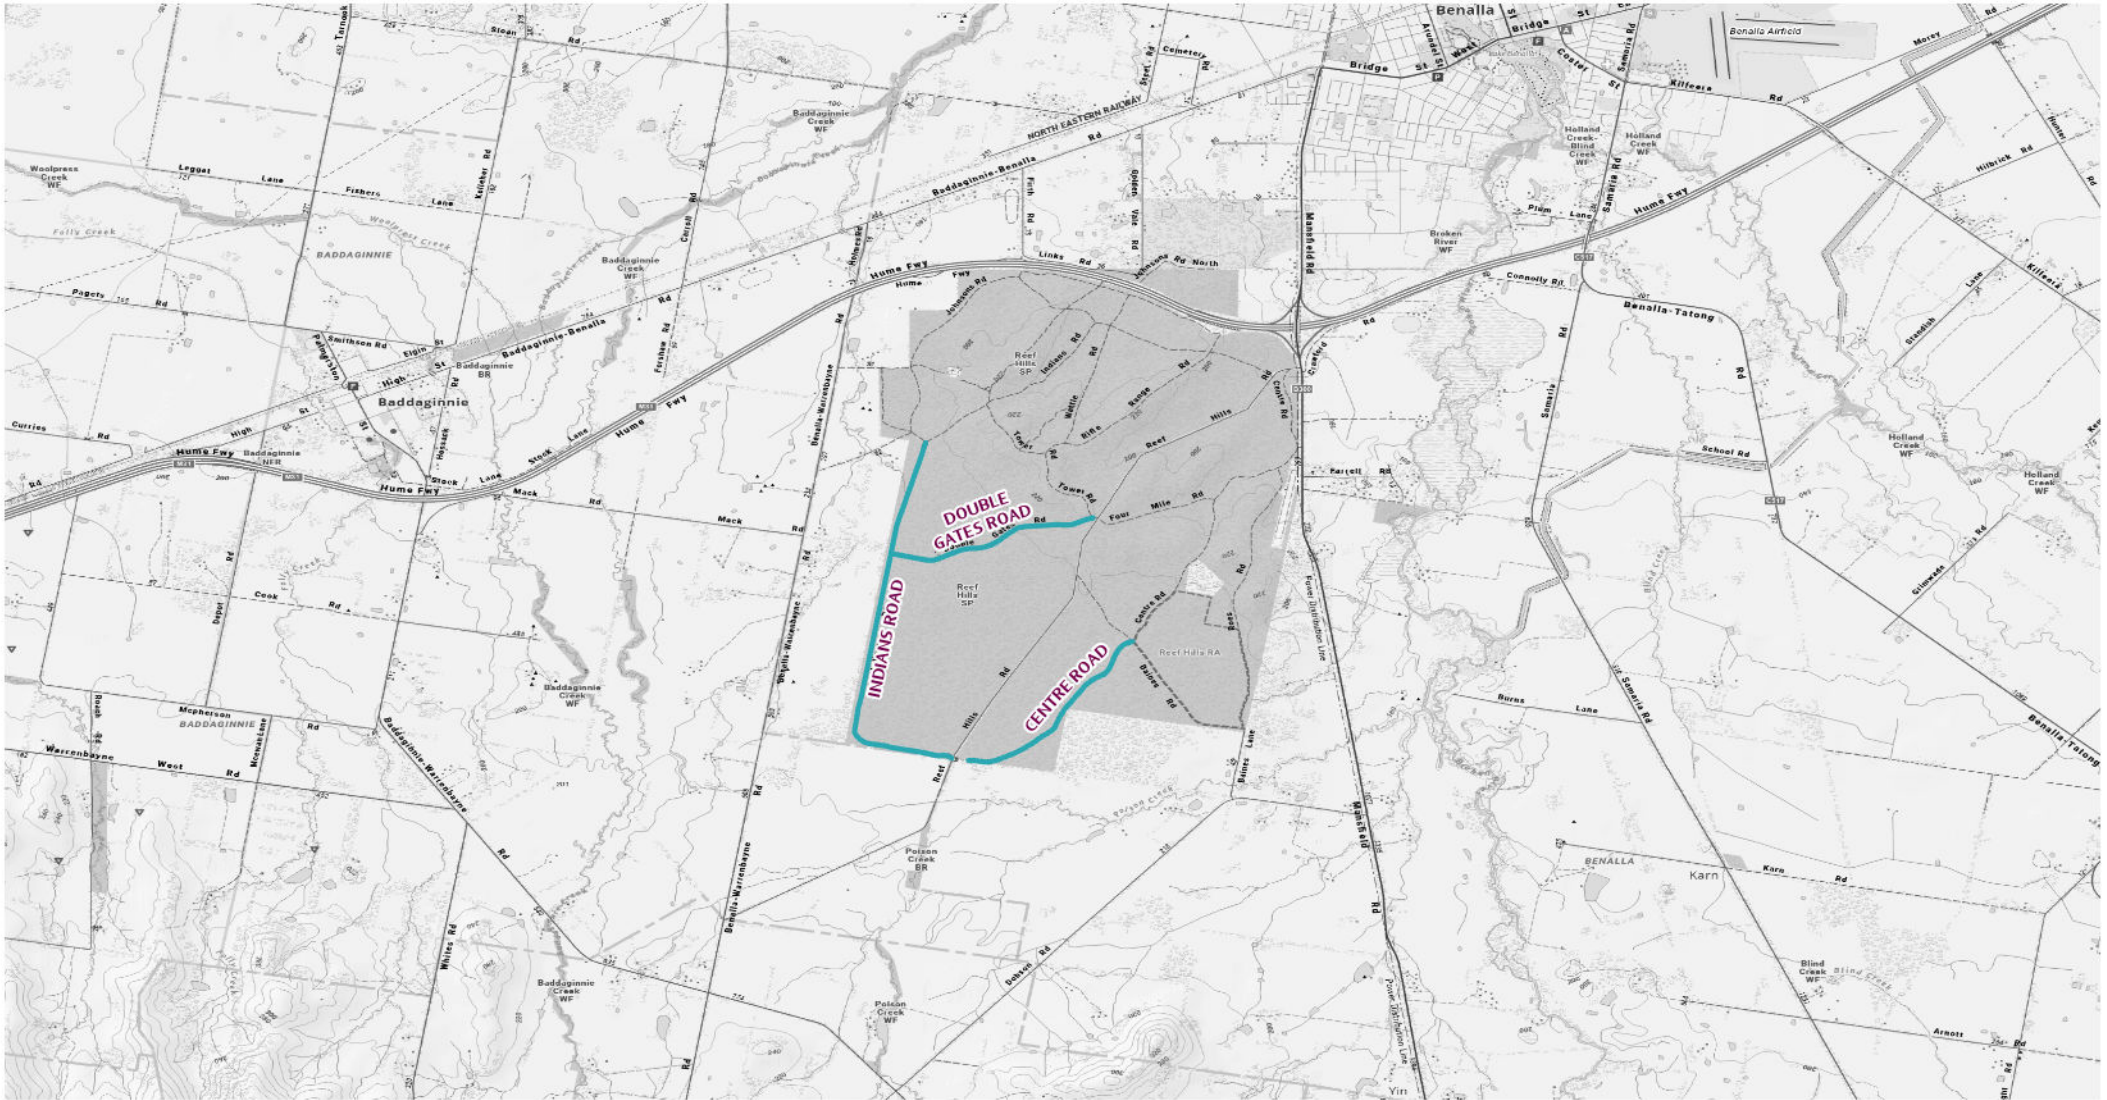

## 2026 Seasonal Road Closures

Close on Thursday after King's Birthday - Open 51 days before Melbourne Cup Day

0 2.05 4.1 8.2 Km

Disclaimer: Parks Victoria does not guarantee that this data is without flaw of any kind and therefore disclaims all liability which may arise from you relying on this information.  
 Data source acknowledgements: State Digital Mapbase. The State of Victoria and the Department of Environment, Energy and Climate Action.