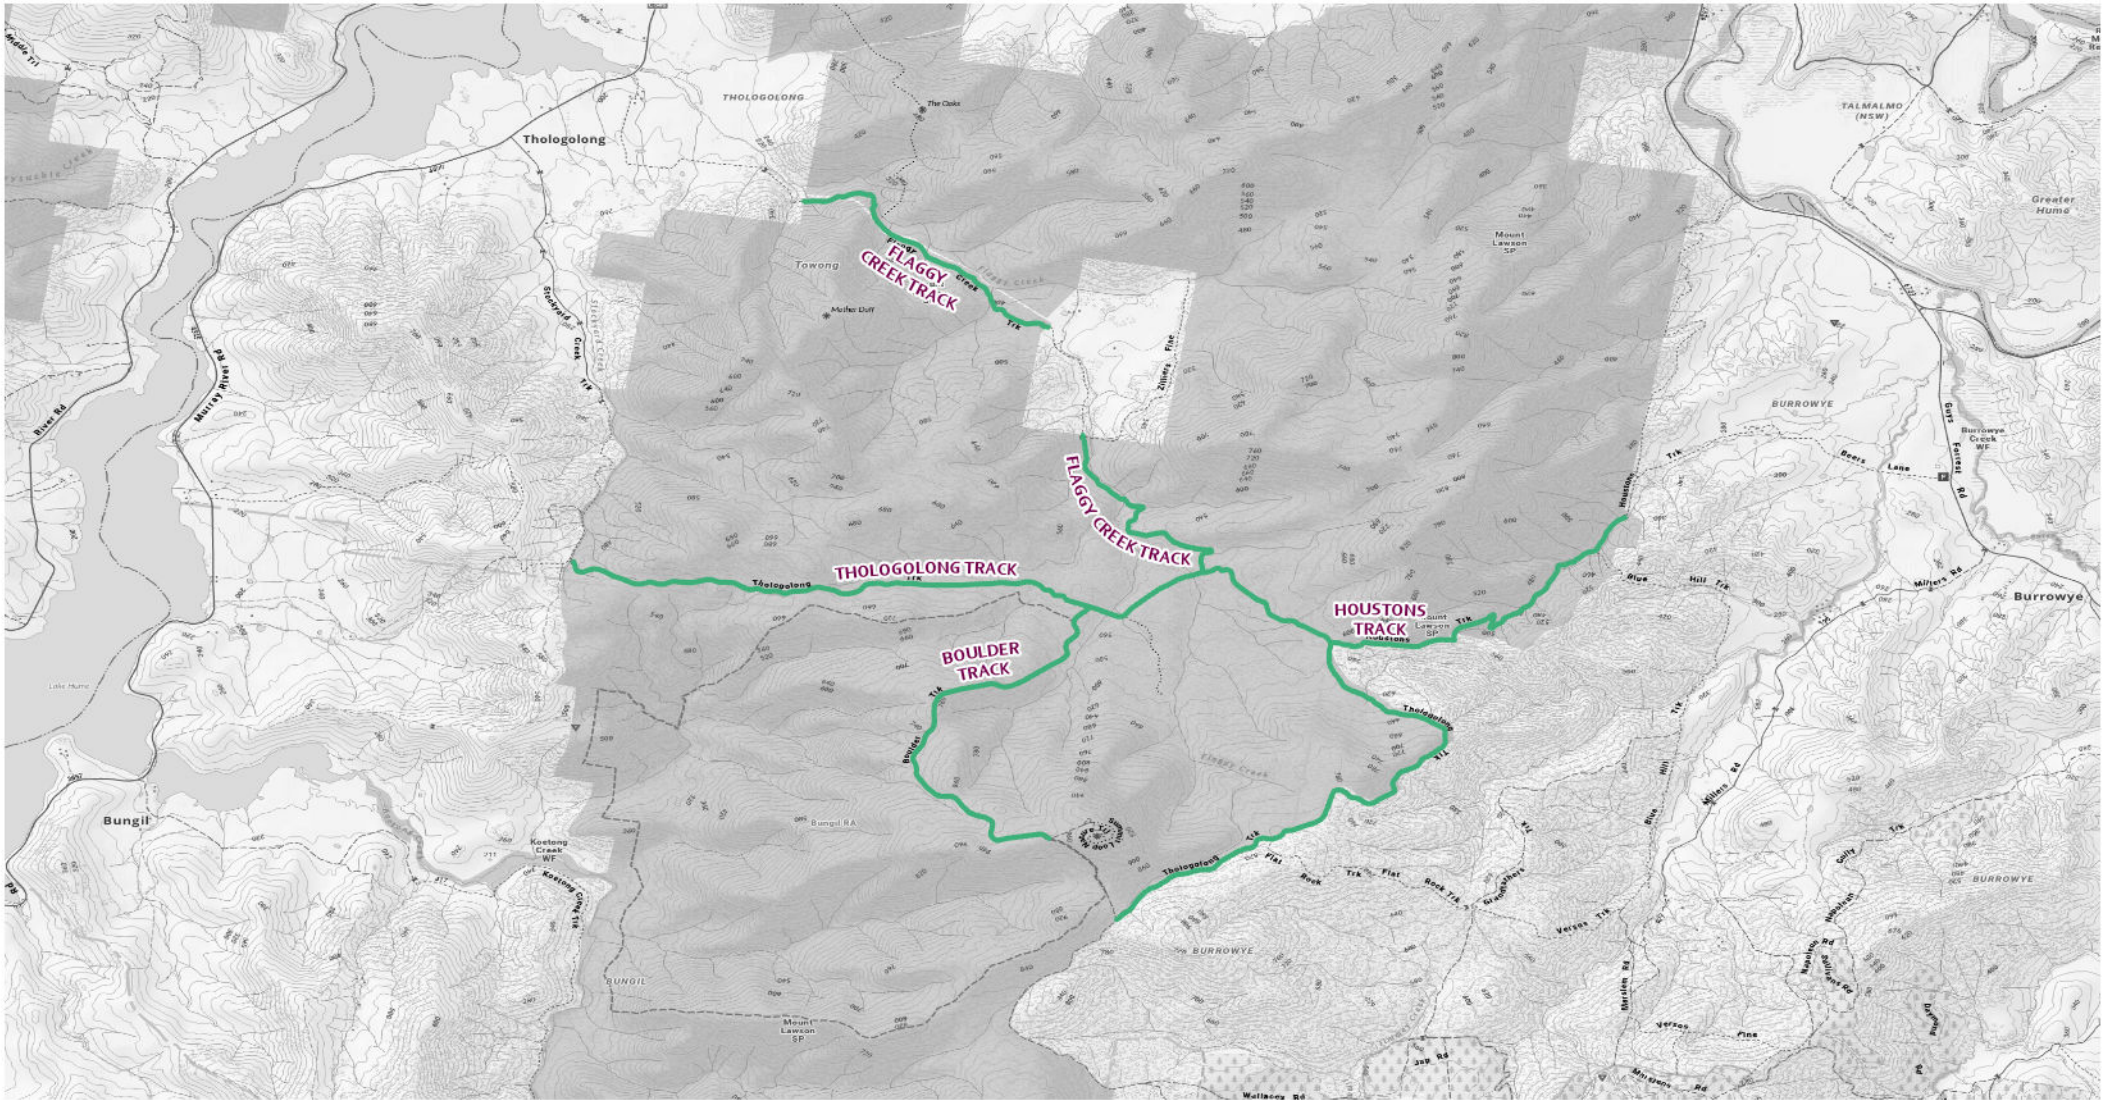

## 2026 Seasonal Road Closures

— Close on Thursday after King's Birthday - Open on Friday before Melbourne Cup Day

Disclaimer: Parks Victoria does not guarantee that this data is without flaw of any kind and therefore disclaims all liability which may arise from you relying on this information.  
 Data source acknowledgements: State Digital Mapbase. The State of Victoria and the Department of Environment, Energy and Climate Action.