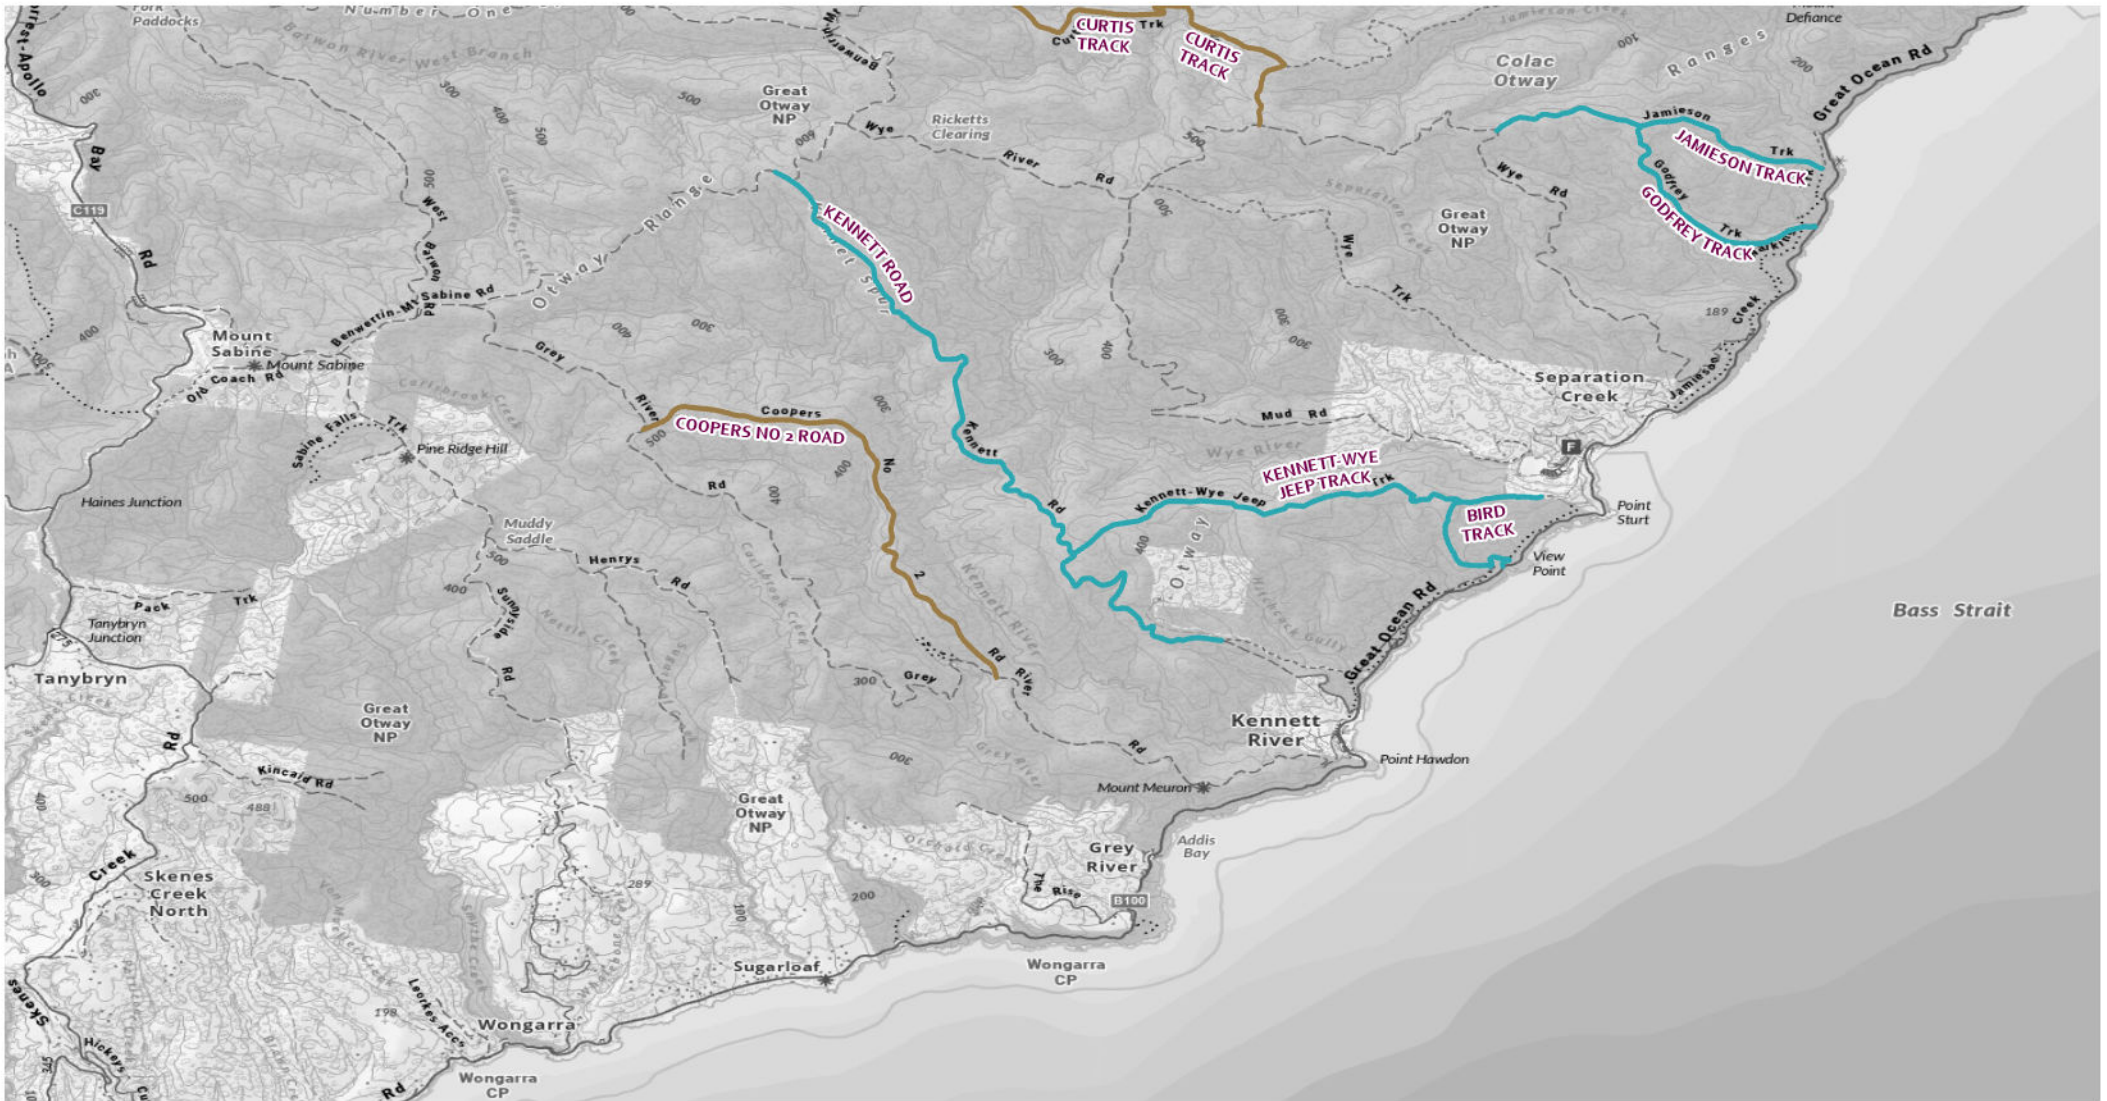

Map 59 - Great Otway NP (Kennet River)

2026 Seasonal Road Closures