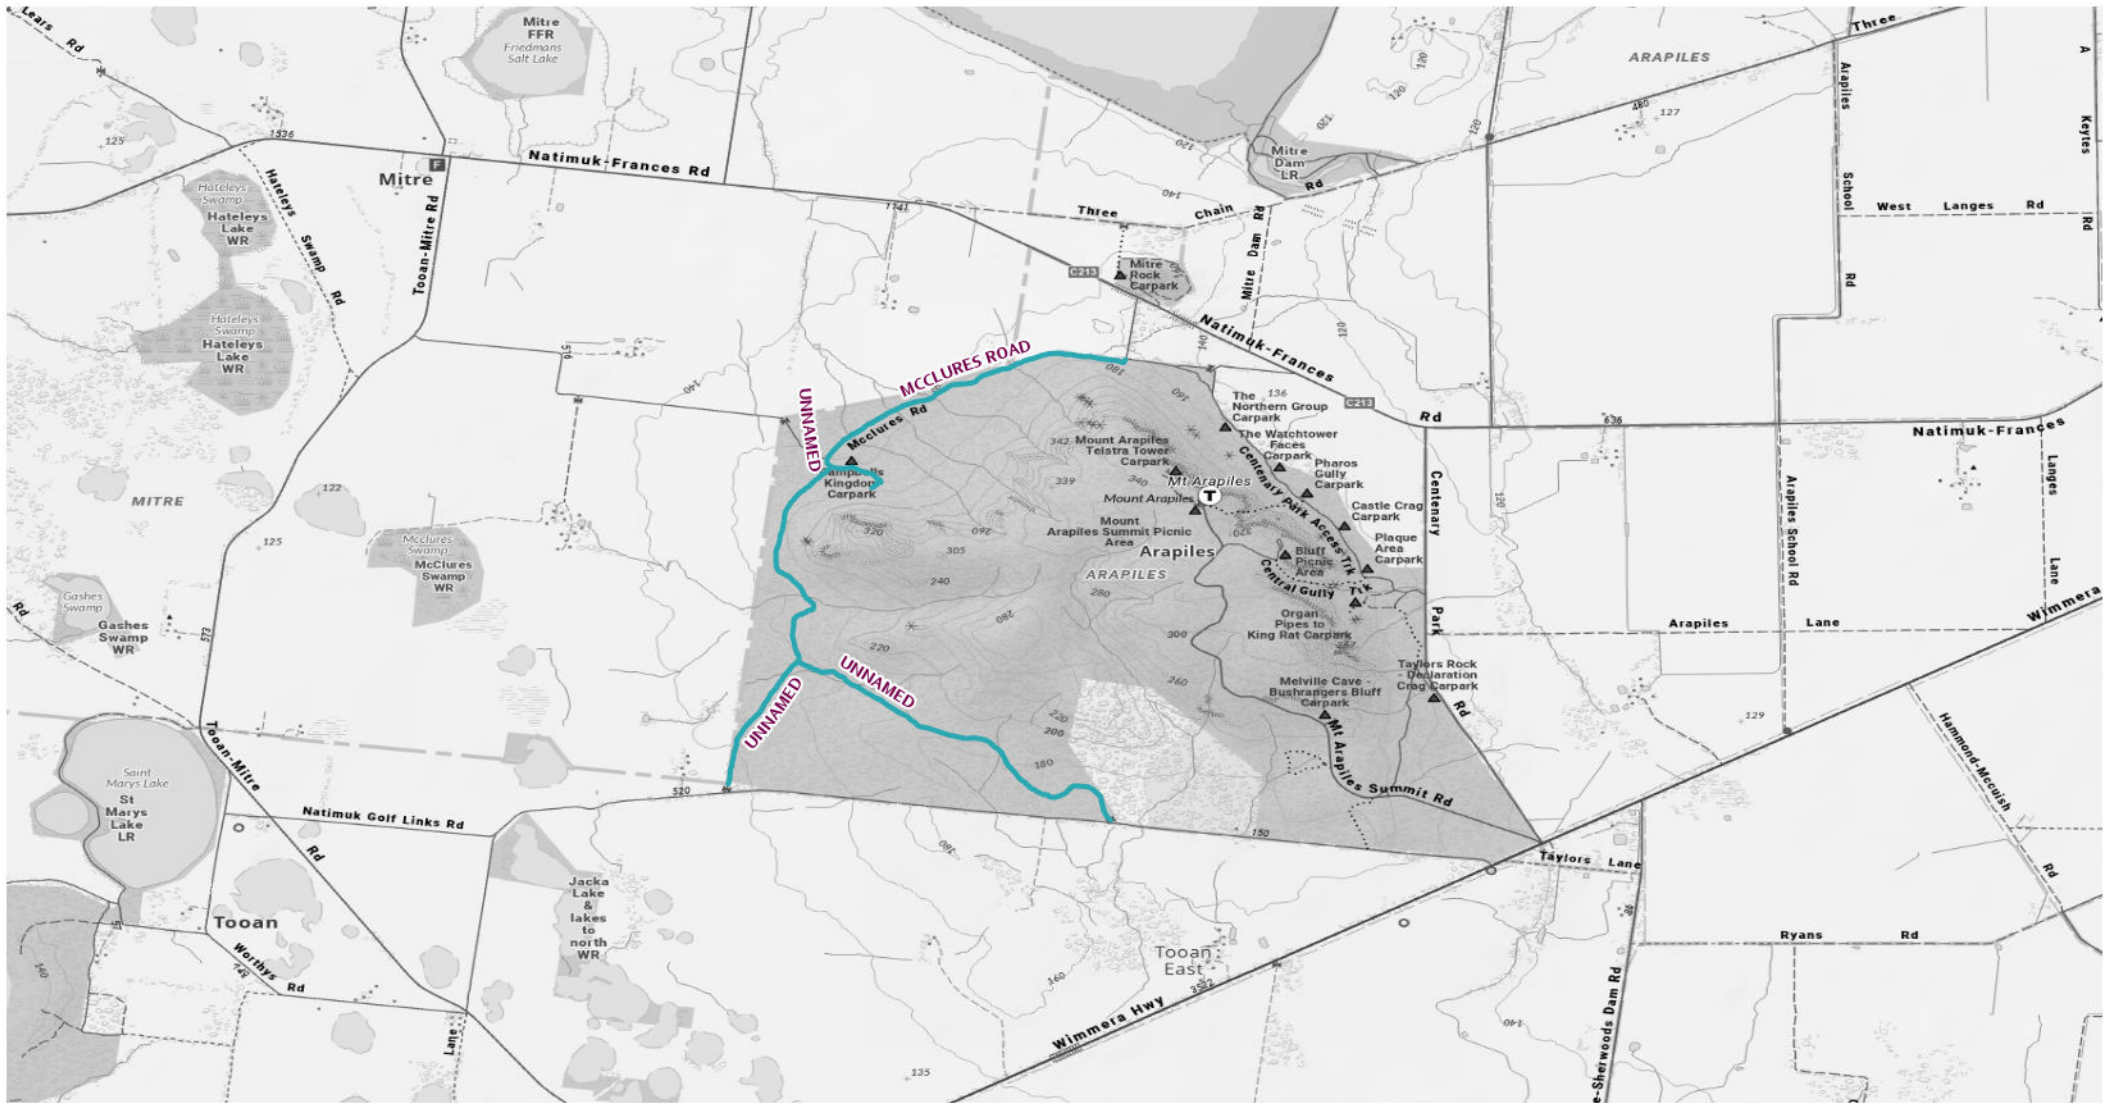

Map 44 - Mount Arapiles-Toonan SP

2026 Seasonal Road Closures

— Close 4 days after King's Birthday - Open 6 days before Melbourne Cup Day