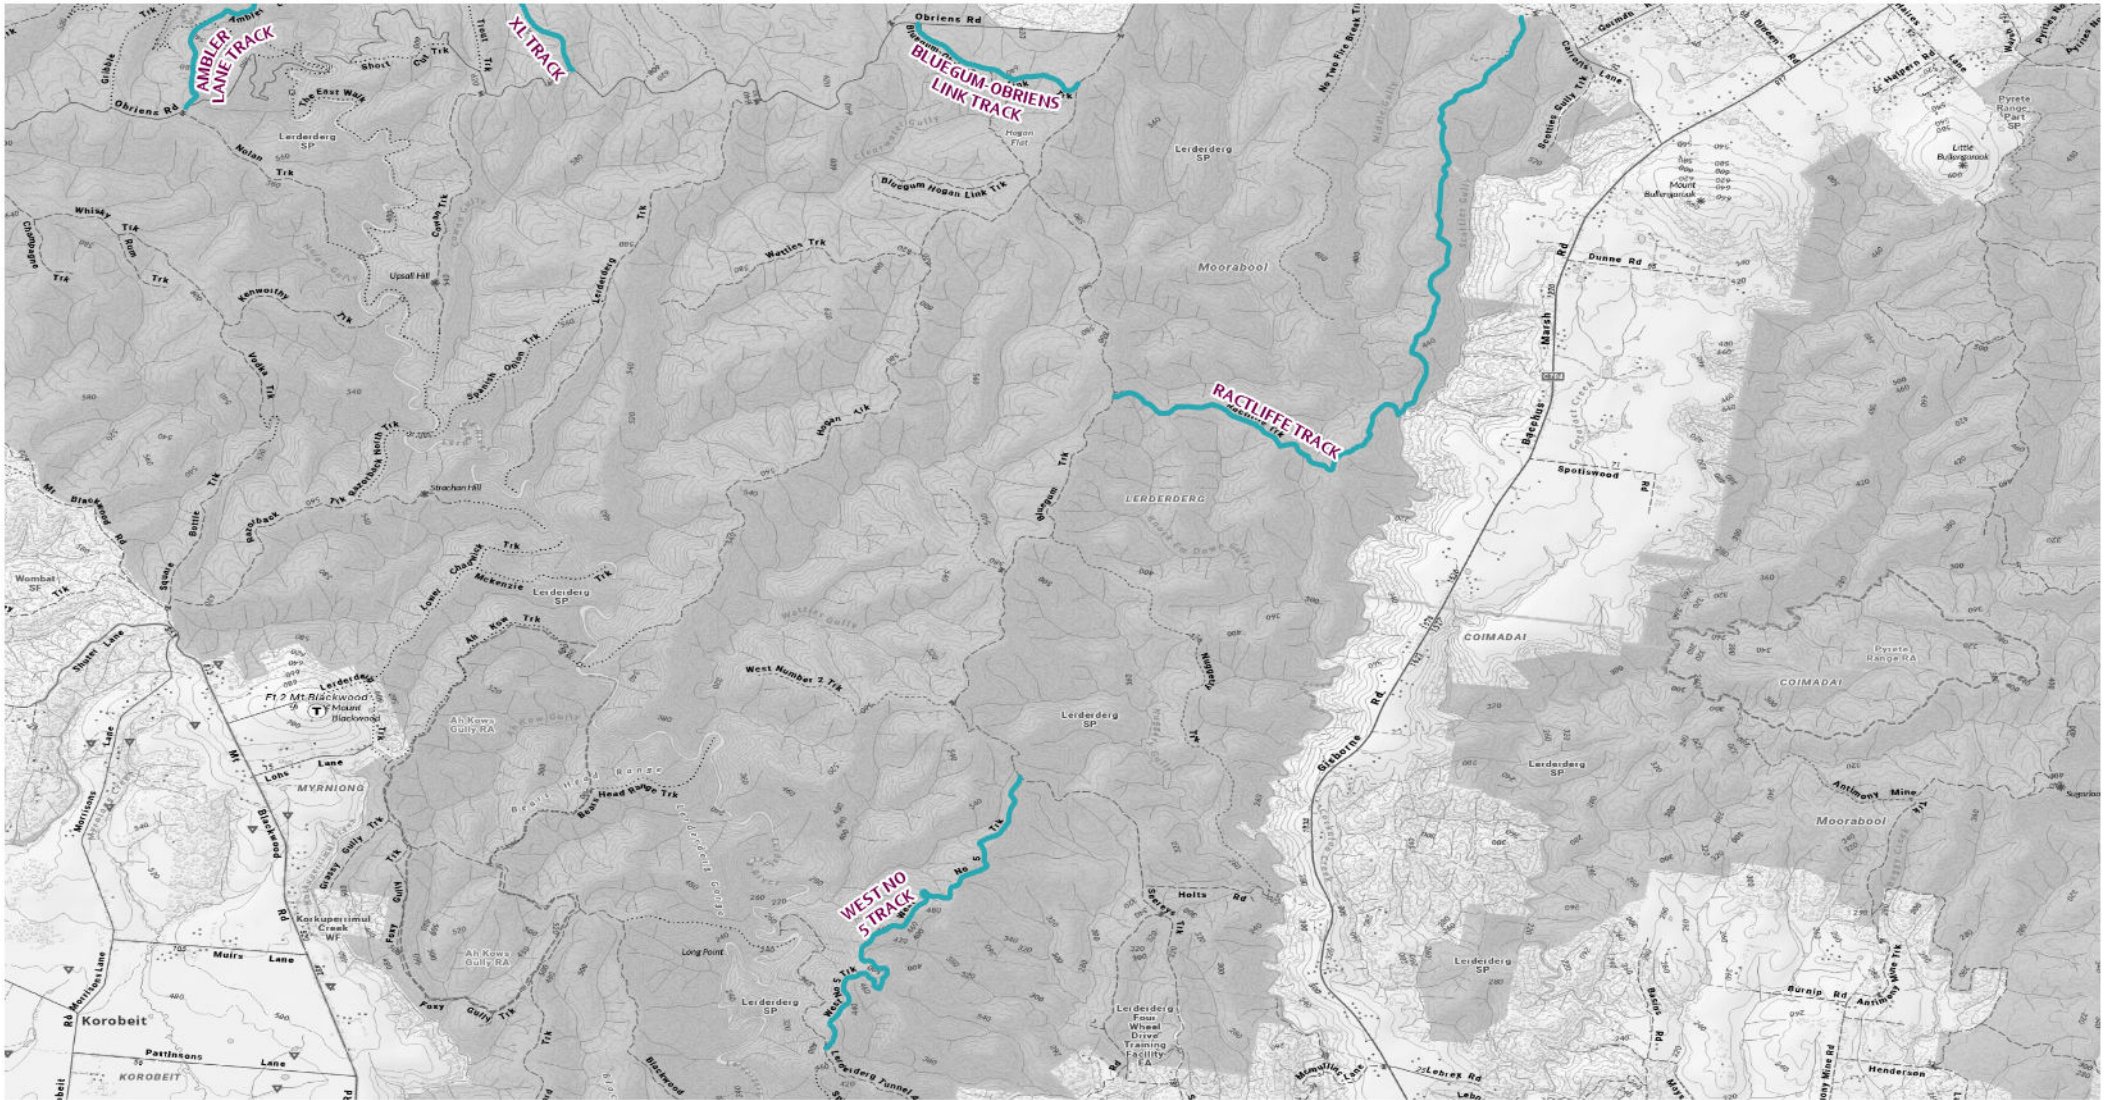

## 2026 Seasonal Road Closures

Close 4 days after King's Birthday - Open 6 days before Melbourne Cup Day

Disclaimer: Parks Victoria does not guarantee that this data is without flaw of any kind and therefore disclaims all liability which may arise from you relying on this information.  
 Data source acknowledgements: State Digital Mapbase. The State of Victoria and the Department of Environment, Energy and Climate Action.