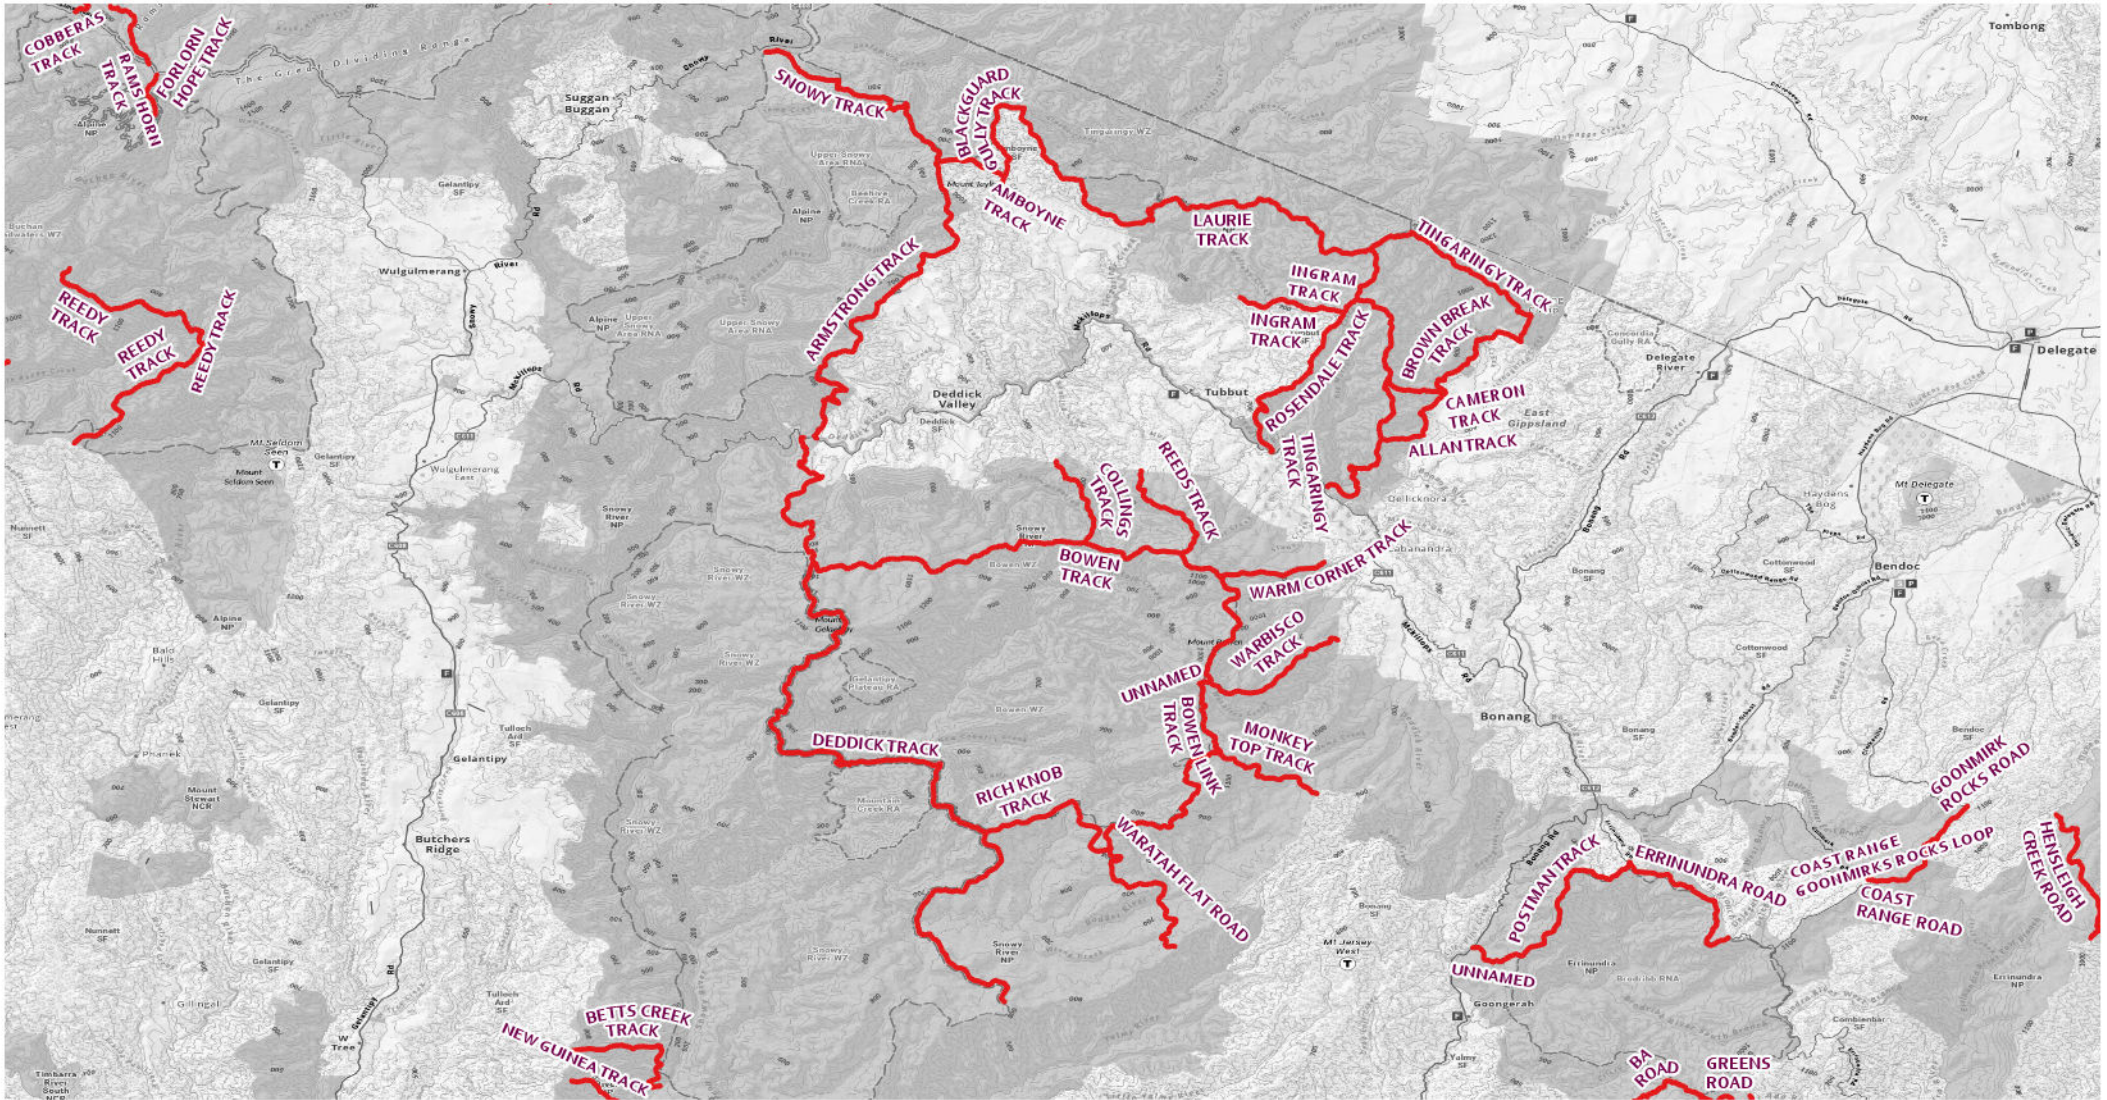

### 2026 Seasonal Road Closures

— Close on Thursday after King's Birthday - Open on Thursday before Melbourne Cup Day

0 3.42 6.85 13.7 Km

Disclaimer: Parks Victoria does not guarantee that this data is without flaw of any kind and therefore disclaims all liability which may arise from you relying on this information.  
 Data source acknowledgements: State Digital Mapbase. The State of Victoria and the Department of Environment, Energy and Climate Action.

## Map 7 - Snowy River NP 2026 Seasonal Road Closures

— Close on Thursday after King's Birthday - Open on Thursday before Melbourne Cup Day

0 7 14 28 Km

### 2026 Seasonal Road Closures

— Close on Thursday after King's Birthday - Open on Thursday before Melbourne Cup Day

0 5 10 20 Km