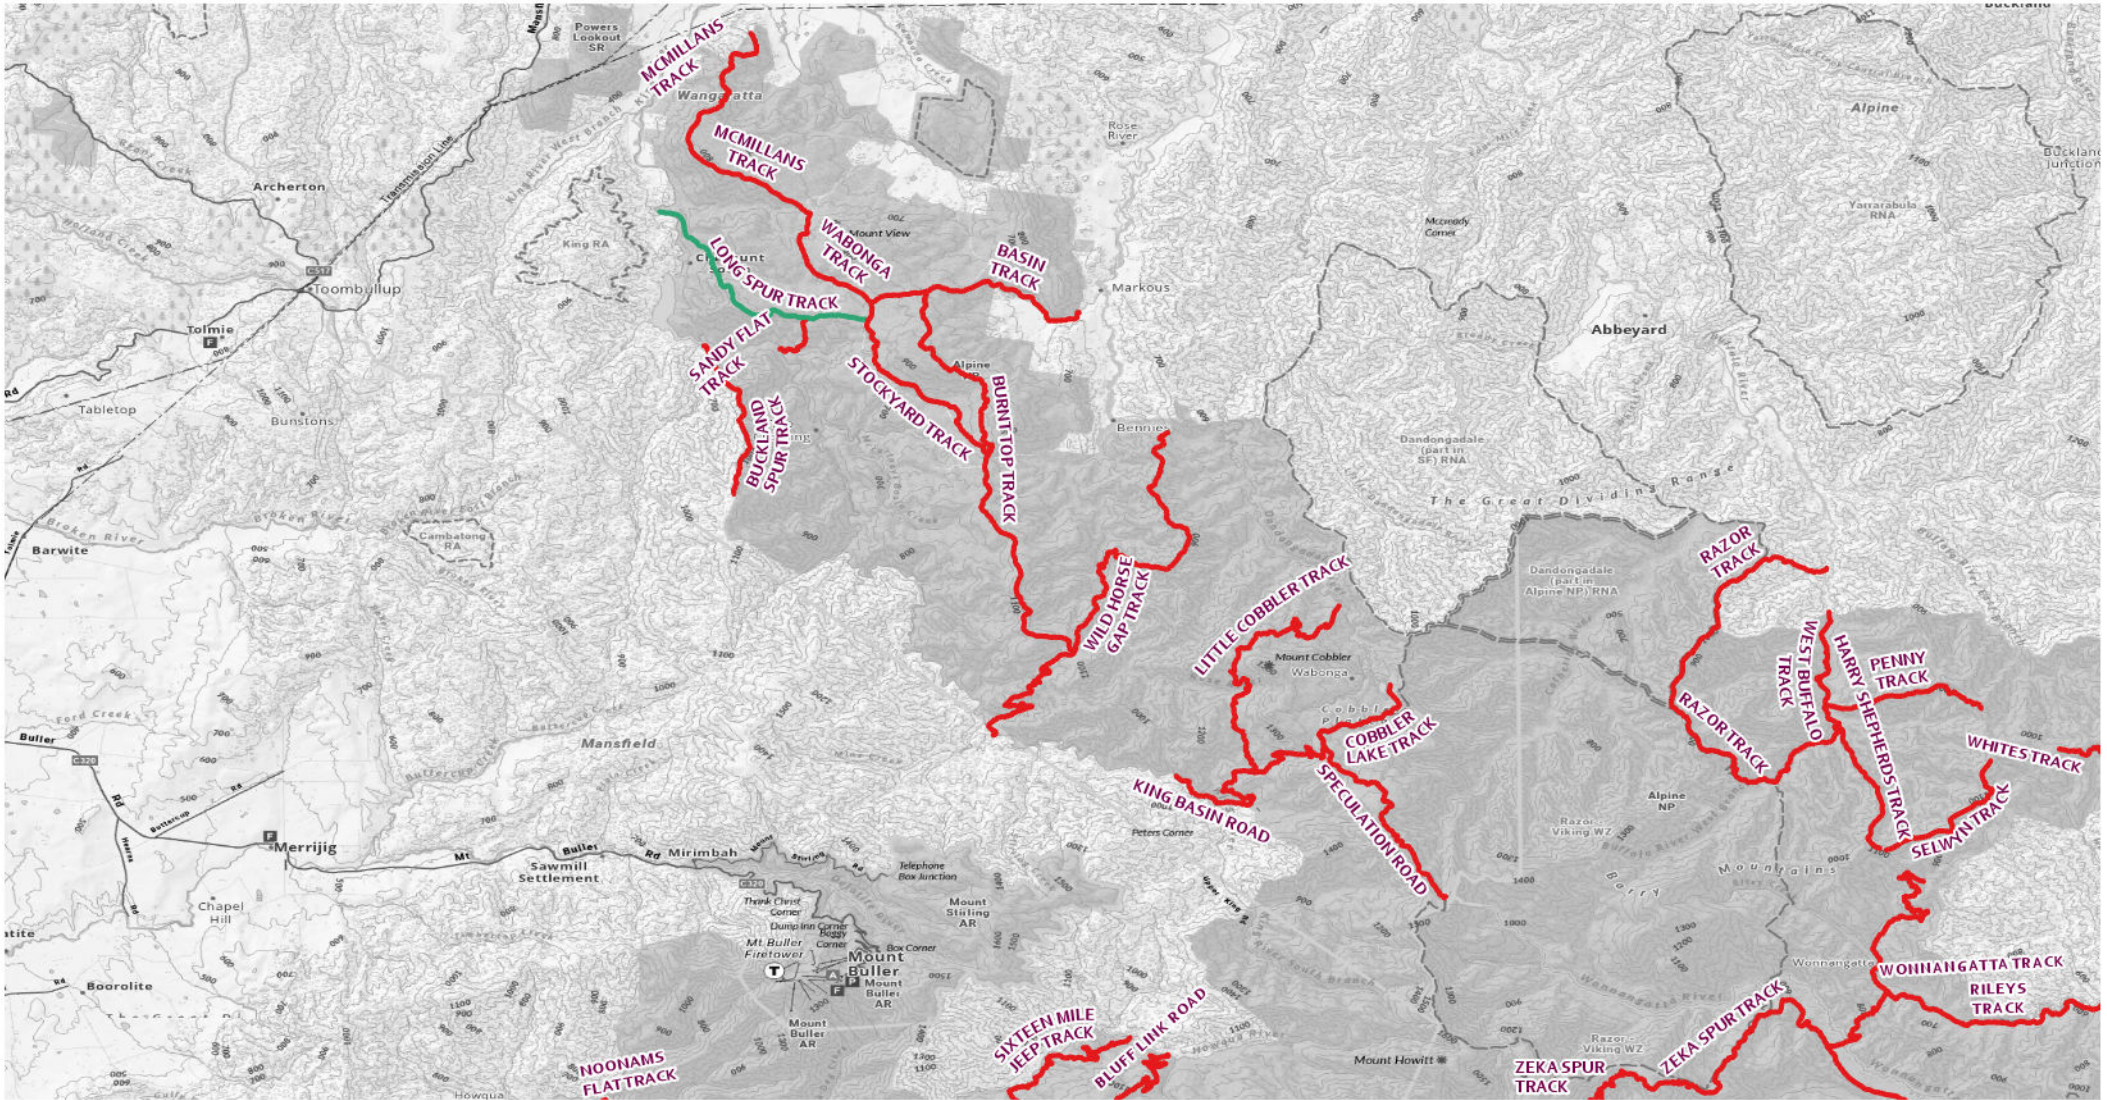

### 2026 Seasonal Road Closures

0 5.5 11 22 Km

Close 39 days after King's Birthday - Open 25 days before Melbourne Cup Day

Close 4 days after King's Birthday - Open 6 days before Melbourne Cup Day

Close on Thursday after King's Birthday - Open on Thursday before Melbourne Cup Day

### 2026 Seasonal Road Closures

0 5.5 11 22 Km

- Close 39 days after King's Birthday - Open 25 days before Melbourne Cup Day
- Close on Thursday after King's Birthday - Open on Thursday before Melbourne Cup Day