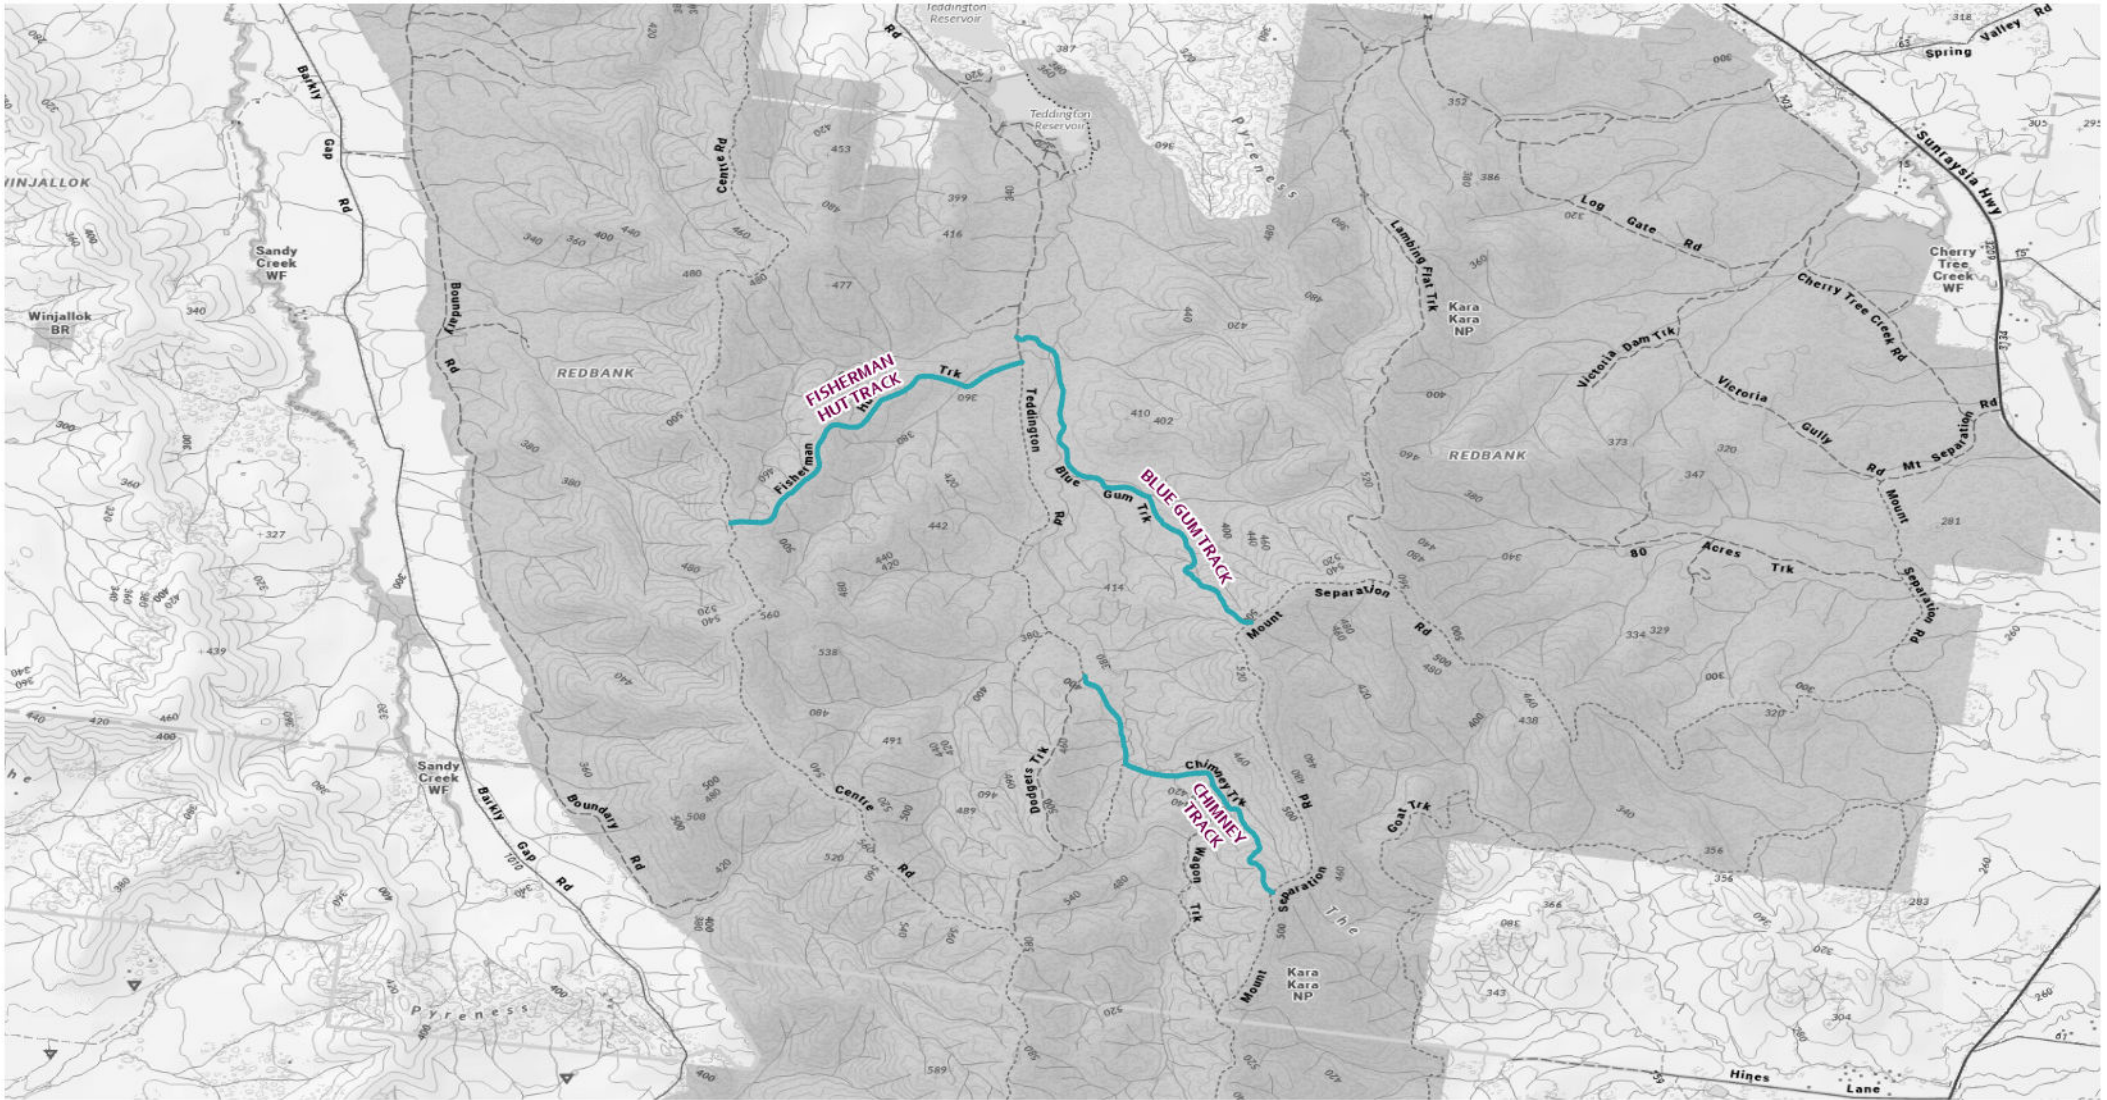

## 2026 Seasonal Road Closures

Close 4 days after King's Birthday - Open 6 days before Melbourne Cup Day

Disclaimer: Parks Victoria does not guarantee that this data is without flaw of any kind and therefore disclaims all liability which may arise from you relying on this information.  
 Data source acknowledgements: State Digital Mapbase. The State of Victoria and the Department of Environment, Energy and Climate Action.