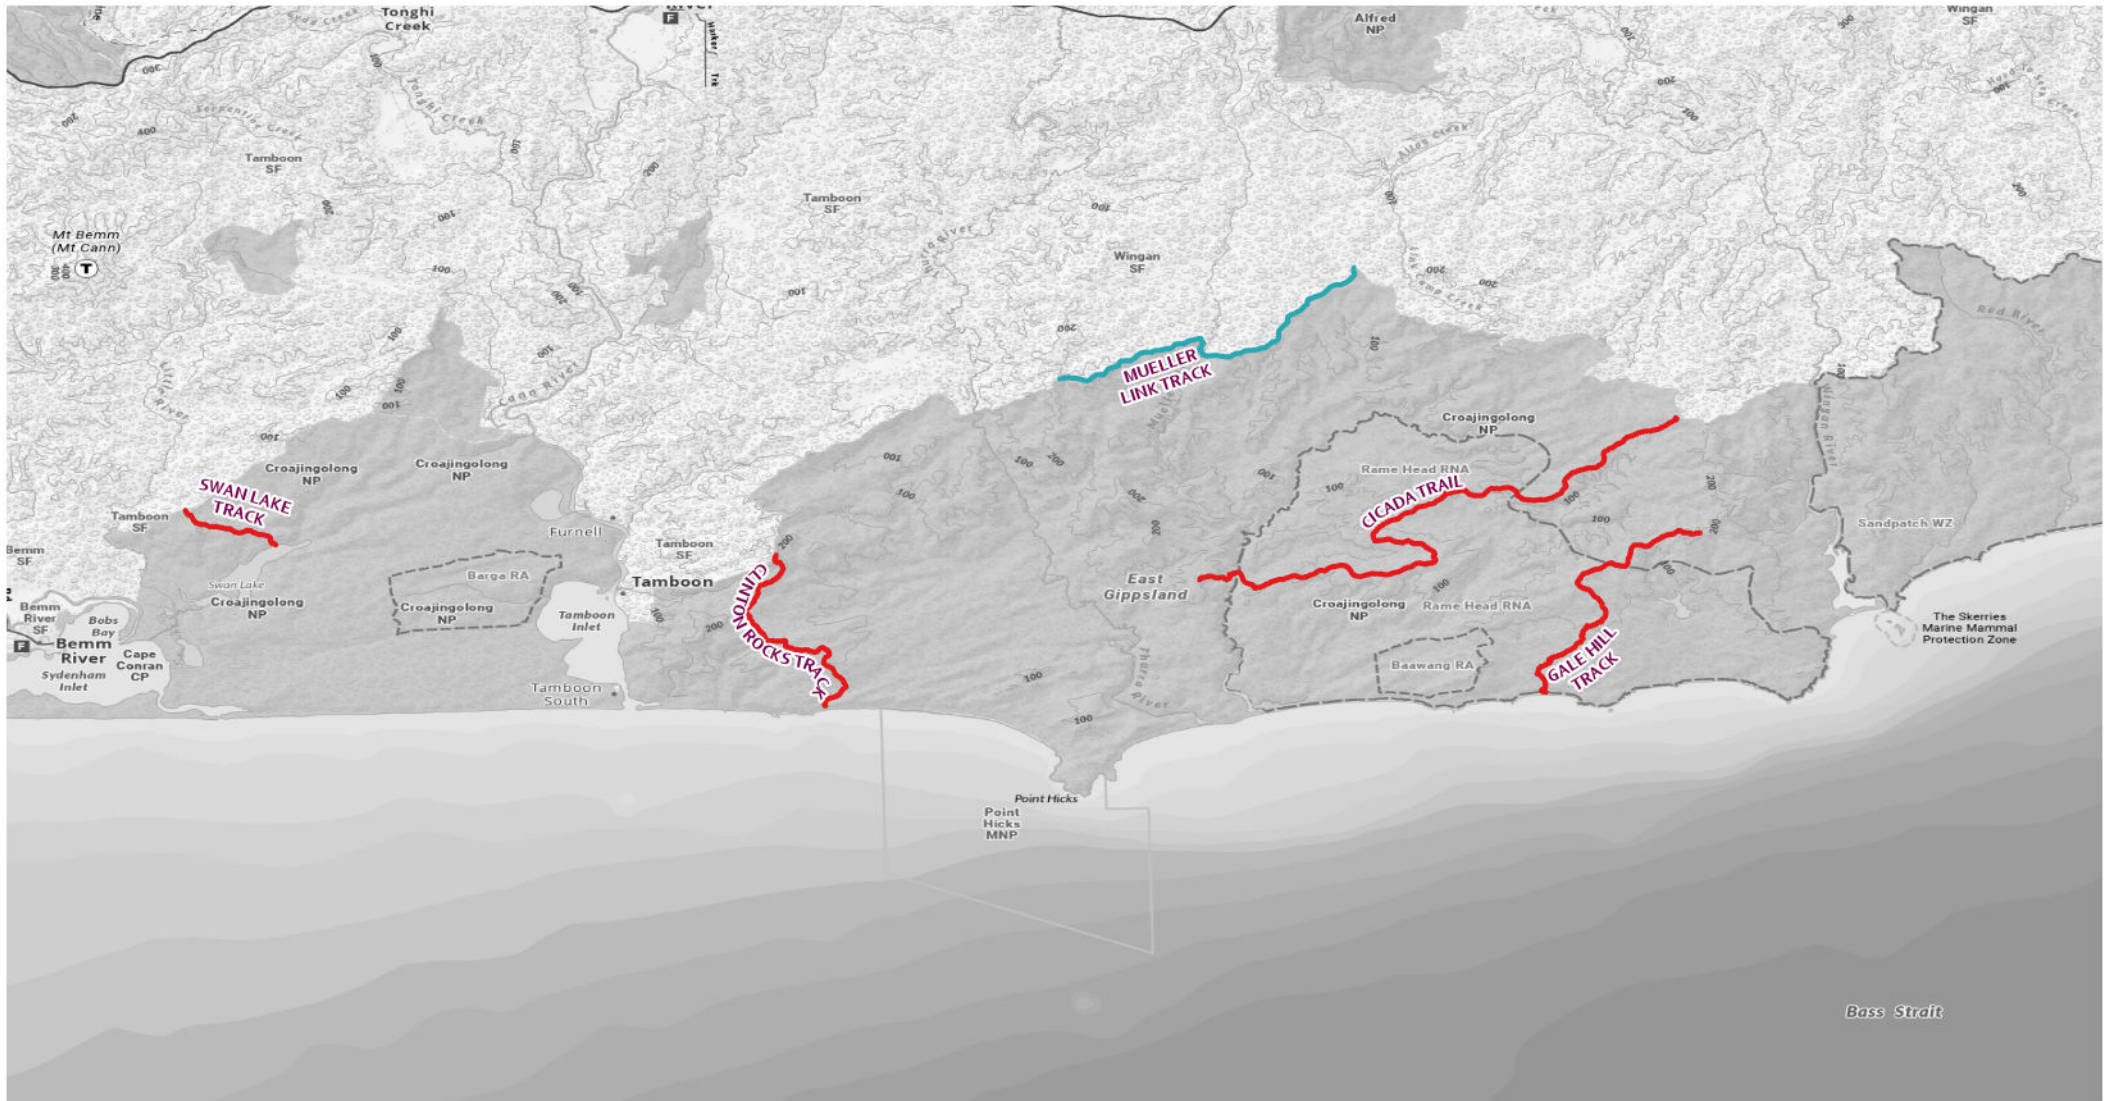

# Map 1 - Croajingolong NP (East)

## 2026 Seasonal Road Closures

— Close on Thursday after King's Birthday - Open on Thursday before Melbourne Cup Day

0 5 10 20 Km