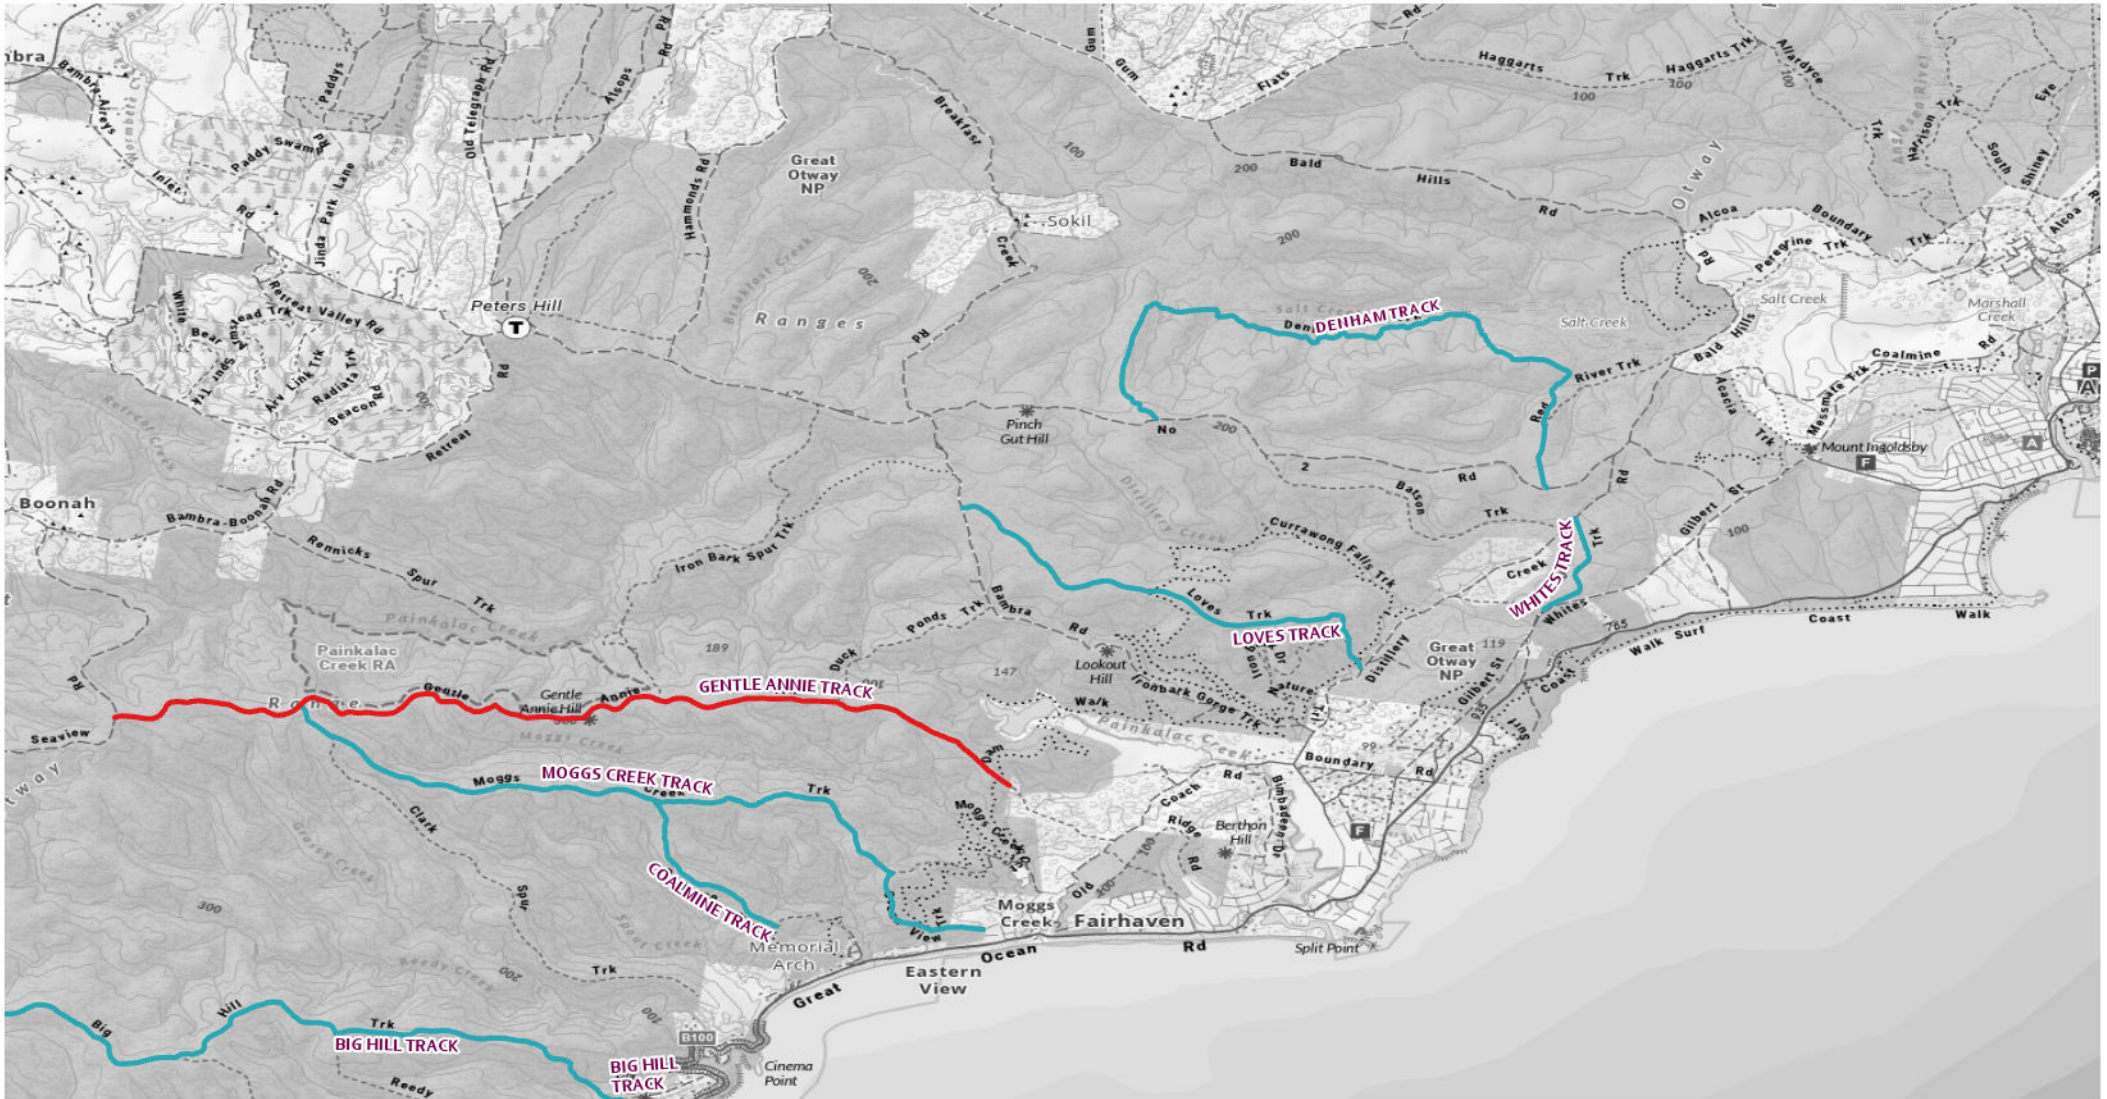

### 2026 Seasonal Road Closures

— Close 4 days after King's Birthday - Open 6 days before Melbourne Cup Day

0 2.05 4.1 8.2 Km