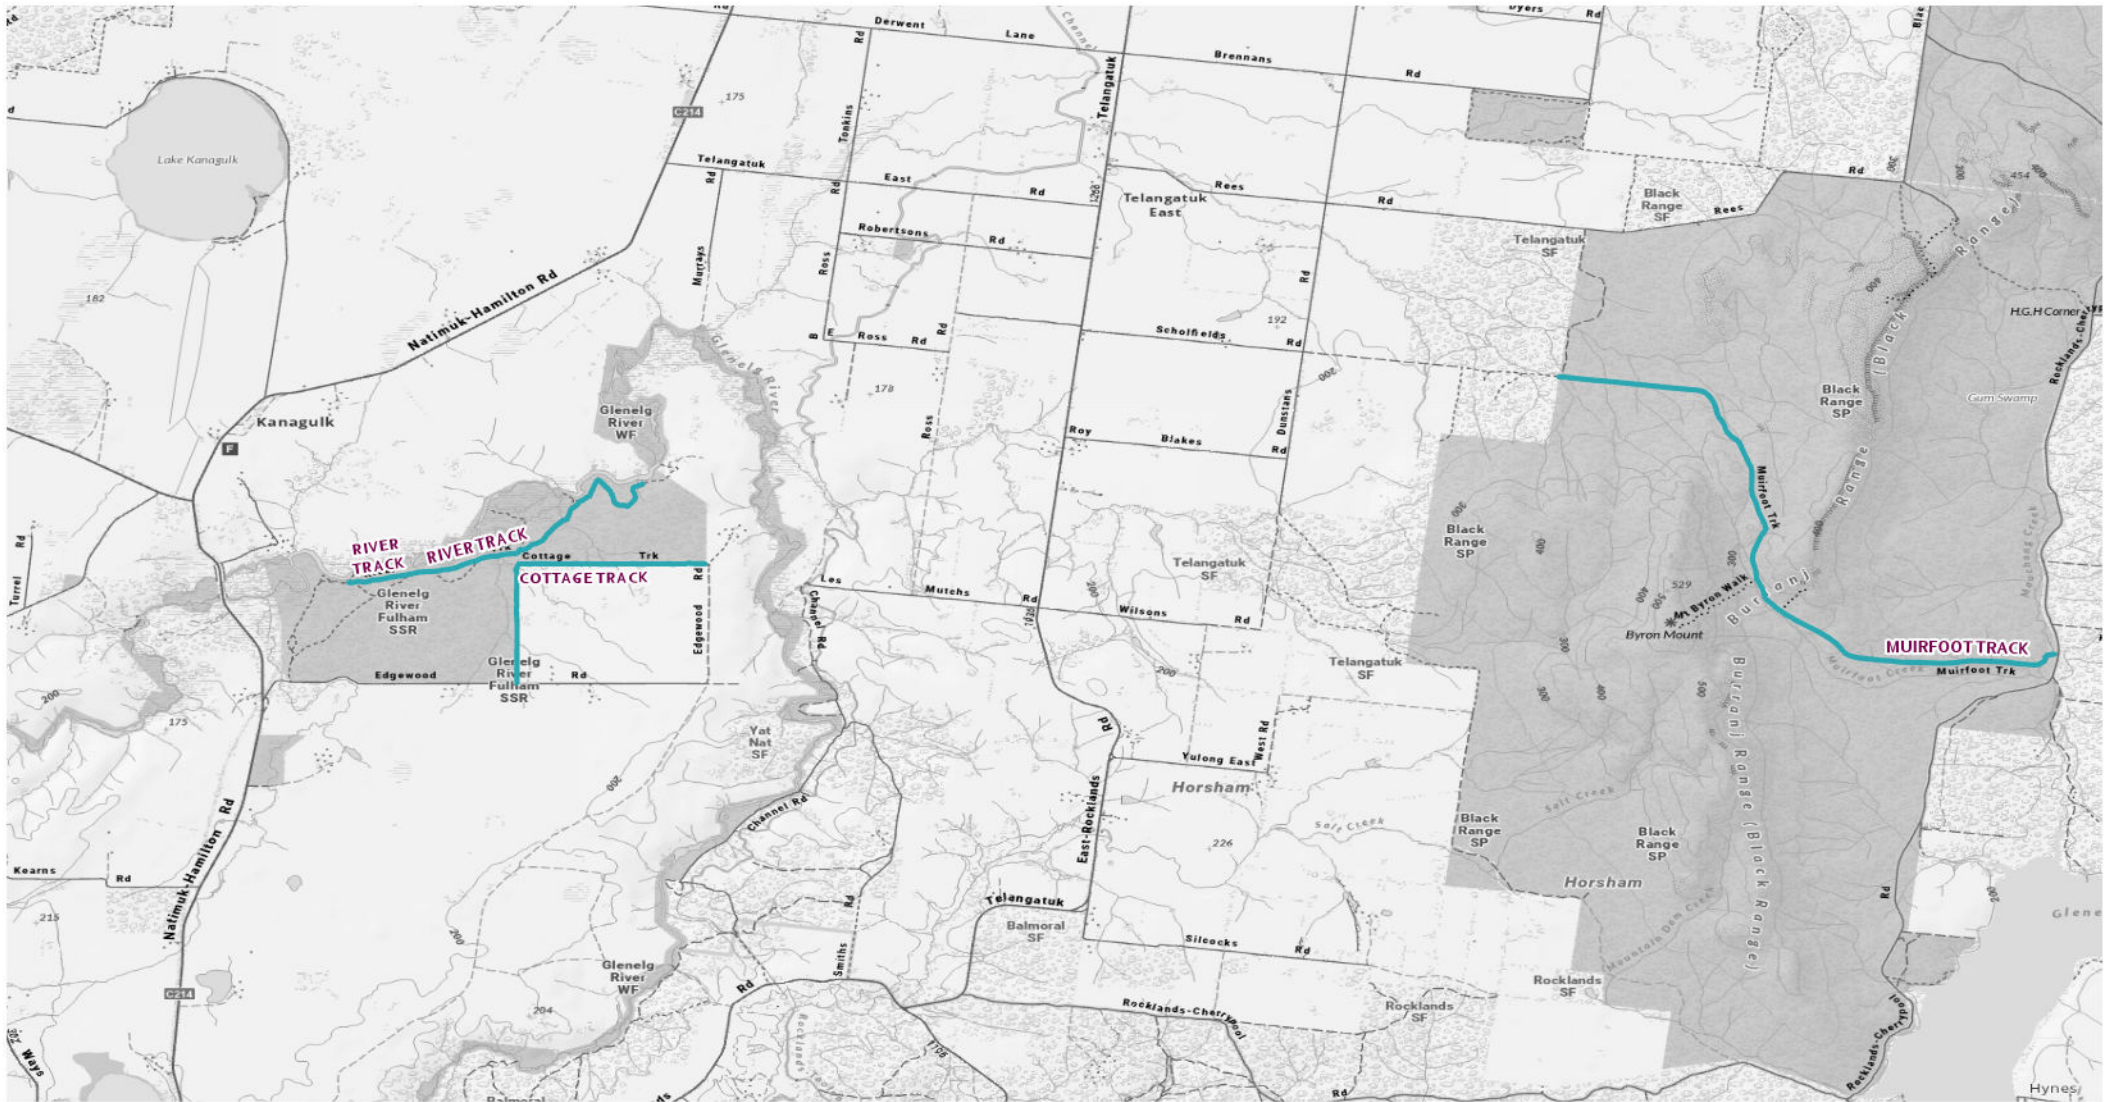

— Close 04/06/2026 - Open 29/10/2026

0 3.23 6.45 12.9 Km

Map 49 - Grampians NP (South)

2026 Seasonal Road Closures

— Close 04/06/2026 - Open 29/10/2026

0 1.23 2.45 4.9 Km

Disclaimer: Parks Victoria does not guarantee that this data is without flaw of any kind and therefore disclaims all liability which may arise from you relying on this information.
 Data source acknowledgements: State Digital Mapbase. The State of Victoria and the Department of Environment, Energy and Climate Action.

Map 50 - Black Range SP & Glenelg River Fulham SSR

2026 Seasonal Road Closures

— Close 04/06/2026 - Open 29/10/2026

0 2.45 4.9 9.8 Km

Map 51 - Delgholm SP

2026 Seasonal Road Closures

Close 04/06/2026 - Open 29/10/2026