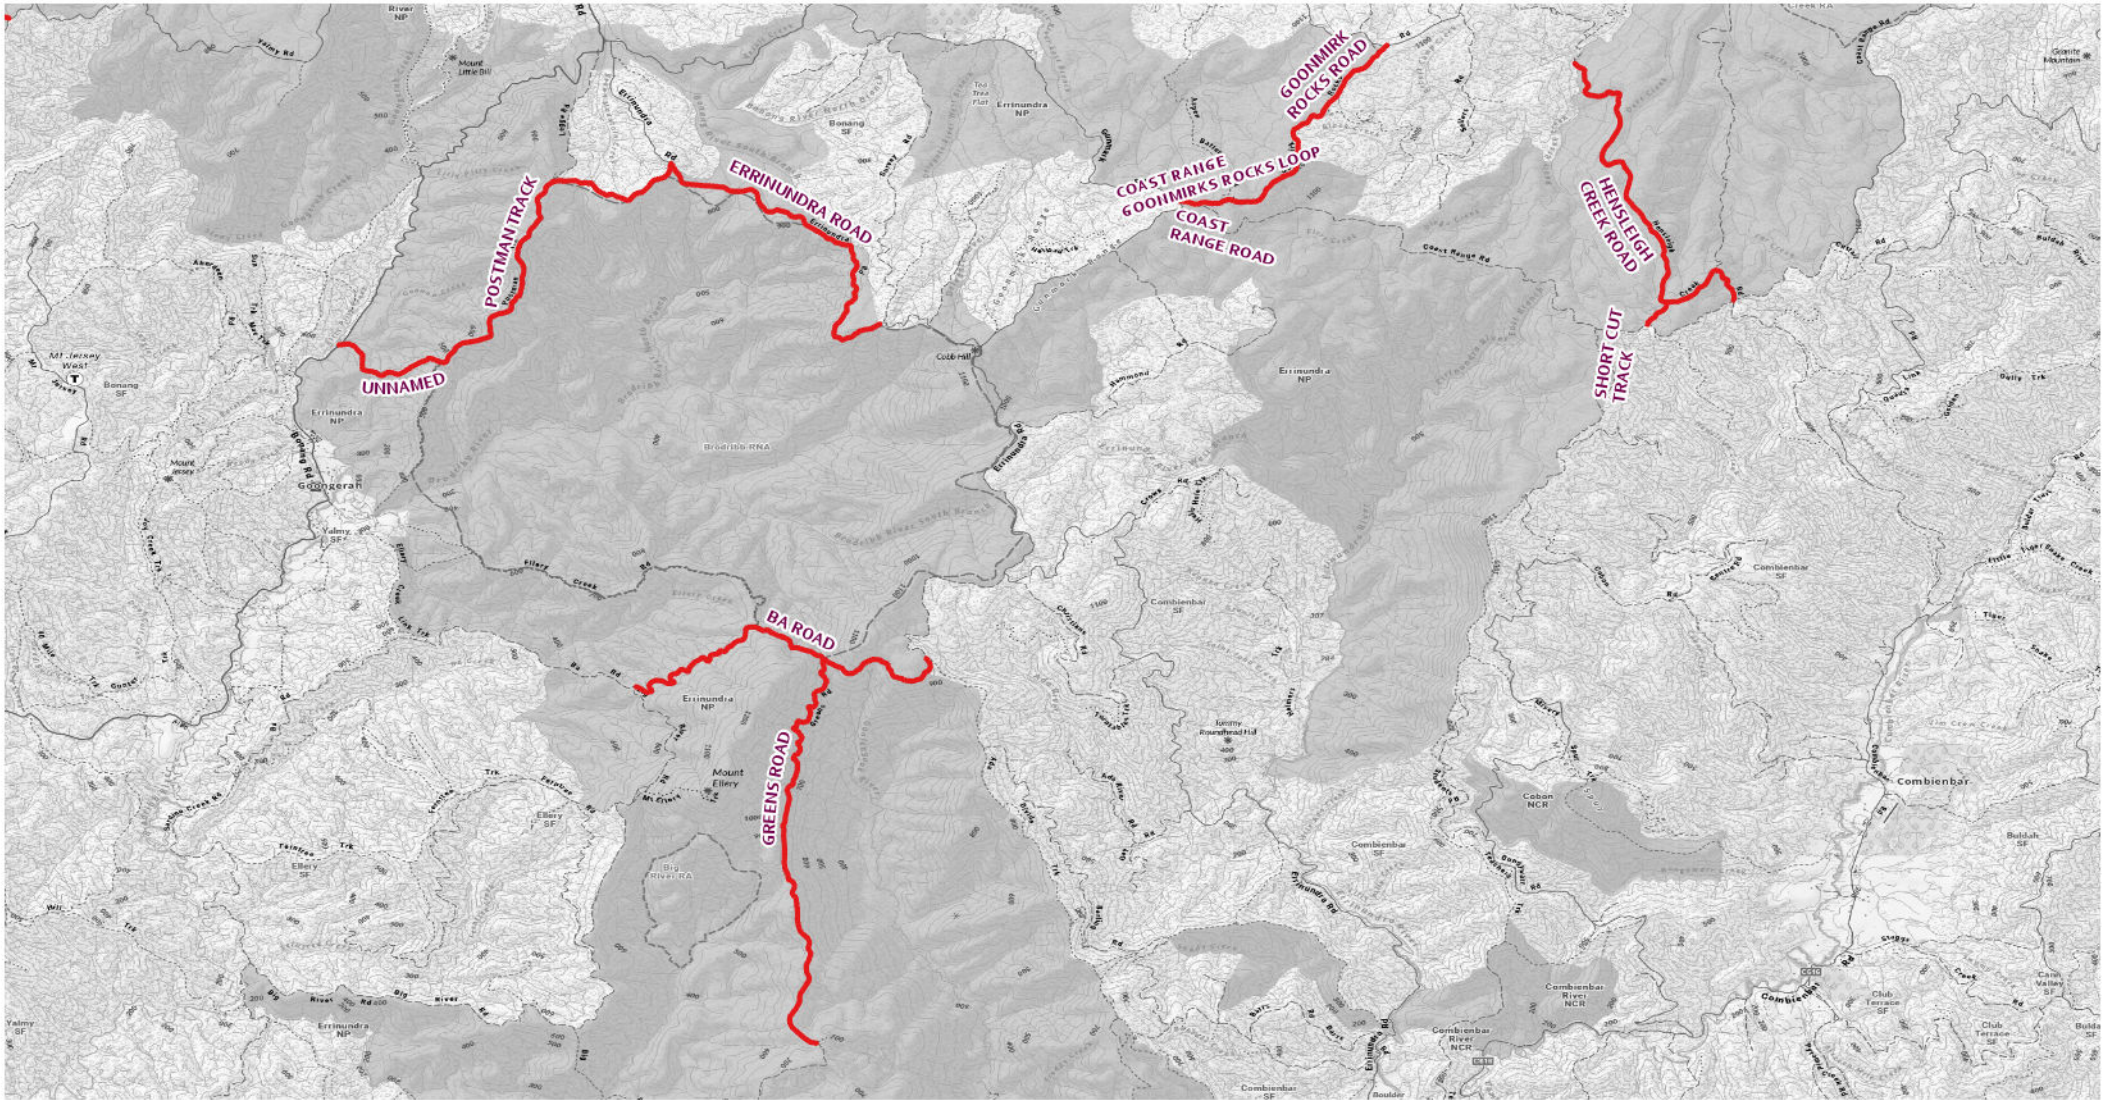

Map 5 - Clydebank & Dowd Morass WR

2026 Seasonal Road Closures

— Close 11/06/2026 - Open 29/10/2026

0 3.02 6.05 12.1 Km

Map 6 - Erinundra NP

2026 Seasonal Road Closures

— Close 11/06/2026 - Open 29/10/2026

Disclaimer: Parks Victoria does not guarantee that this data is without flaw of any kind and therefore disclaims all liability which may arise from you relying on this information.
 Data source acknowledgements: State Digital Mapbase. The State of Victoria and the Department of Environment, Energy and Climate Action.

Map 7 - Snowy River NP

2026 Seasonal Road Closures

— Close 11/06/2026 - Open 29/10/2026

Disclaimer: Parks Victoria does not guarantee that this data is without flaw of any kind and therefore disclaims all liability which may arise from you relying on this information.
 Data source acknowledgements: State Digital Mapbase. The State of Victoria and the Department of Environment, Energy and Climate Action.