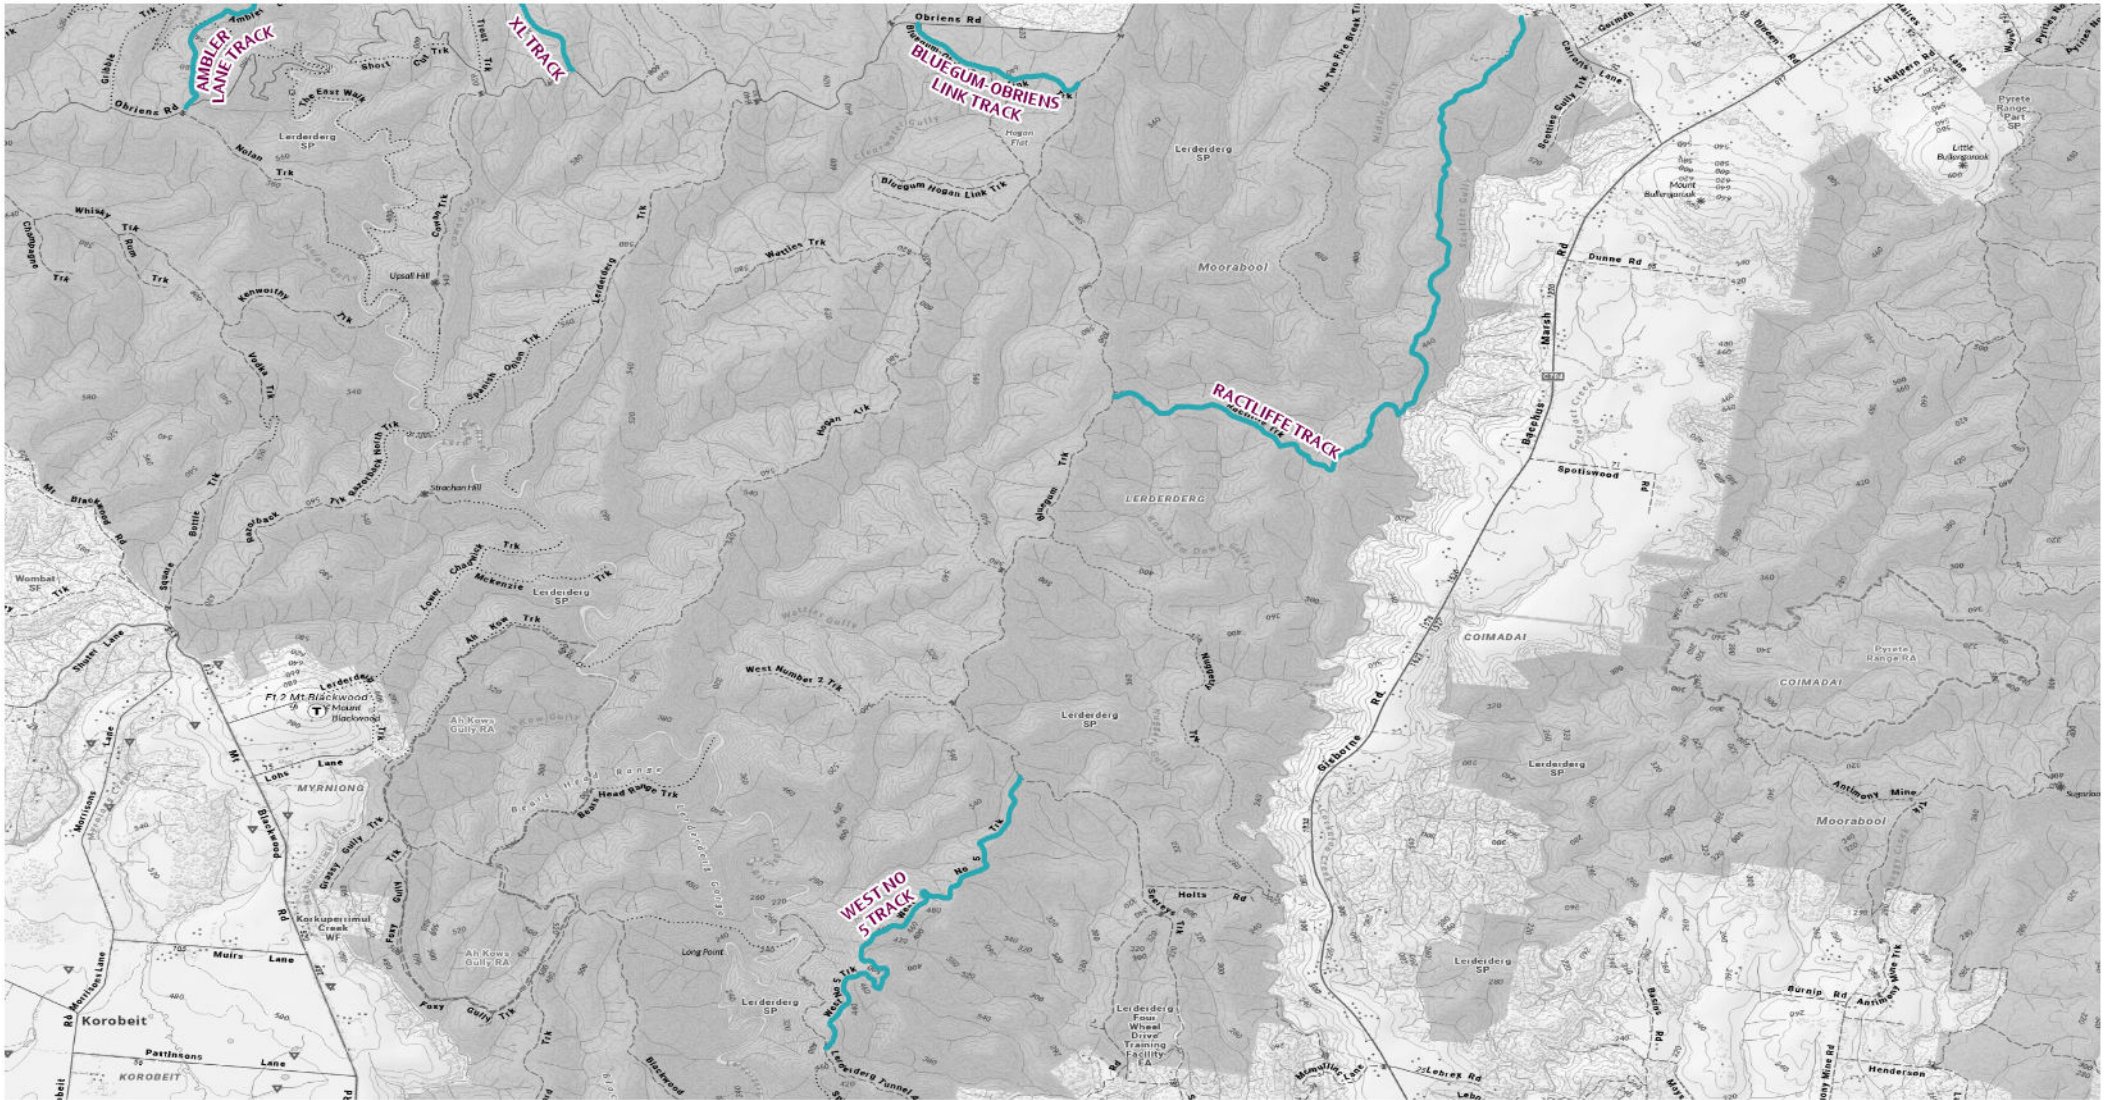

Map 33 - Macedon RP

2026 Seasonal Road Closures

Close 04/06/2026 - Open 29/10/2026

Disclaimer: Parks Victoria does not guarantee that this data is without flaw of any kind and therefore disclaims all liability which may arise from you relying on this information.
 Data source acknowledgements: State Digital Mapbase. The State of Victoria and the Department of Environment, Energy and Climate Action.

Map 34 - Lerderderg SP (Southeast)

2026 Seasonal Road Closures

— Close 04/06/2026 - Open 29/10/2026

0 1.63 3.25 6.5 Km

Map 35 - Lerderderg SP (Northwest)

2026 Seasonal Road Closures

— Close 04/06/2026 - Open 29/10/2026