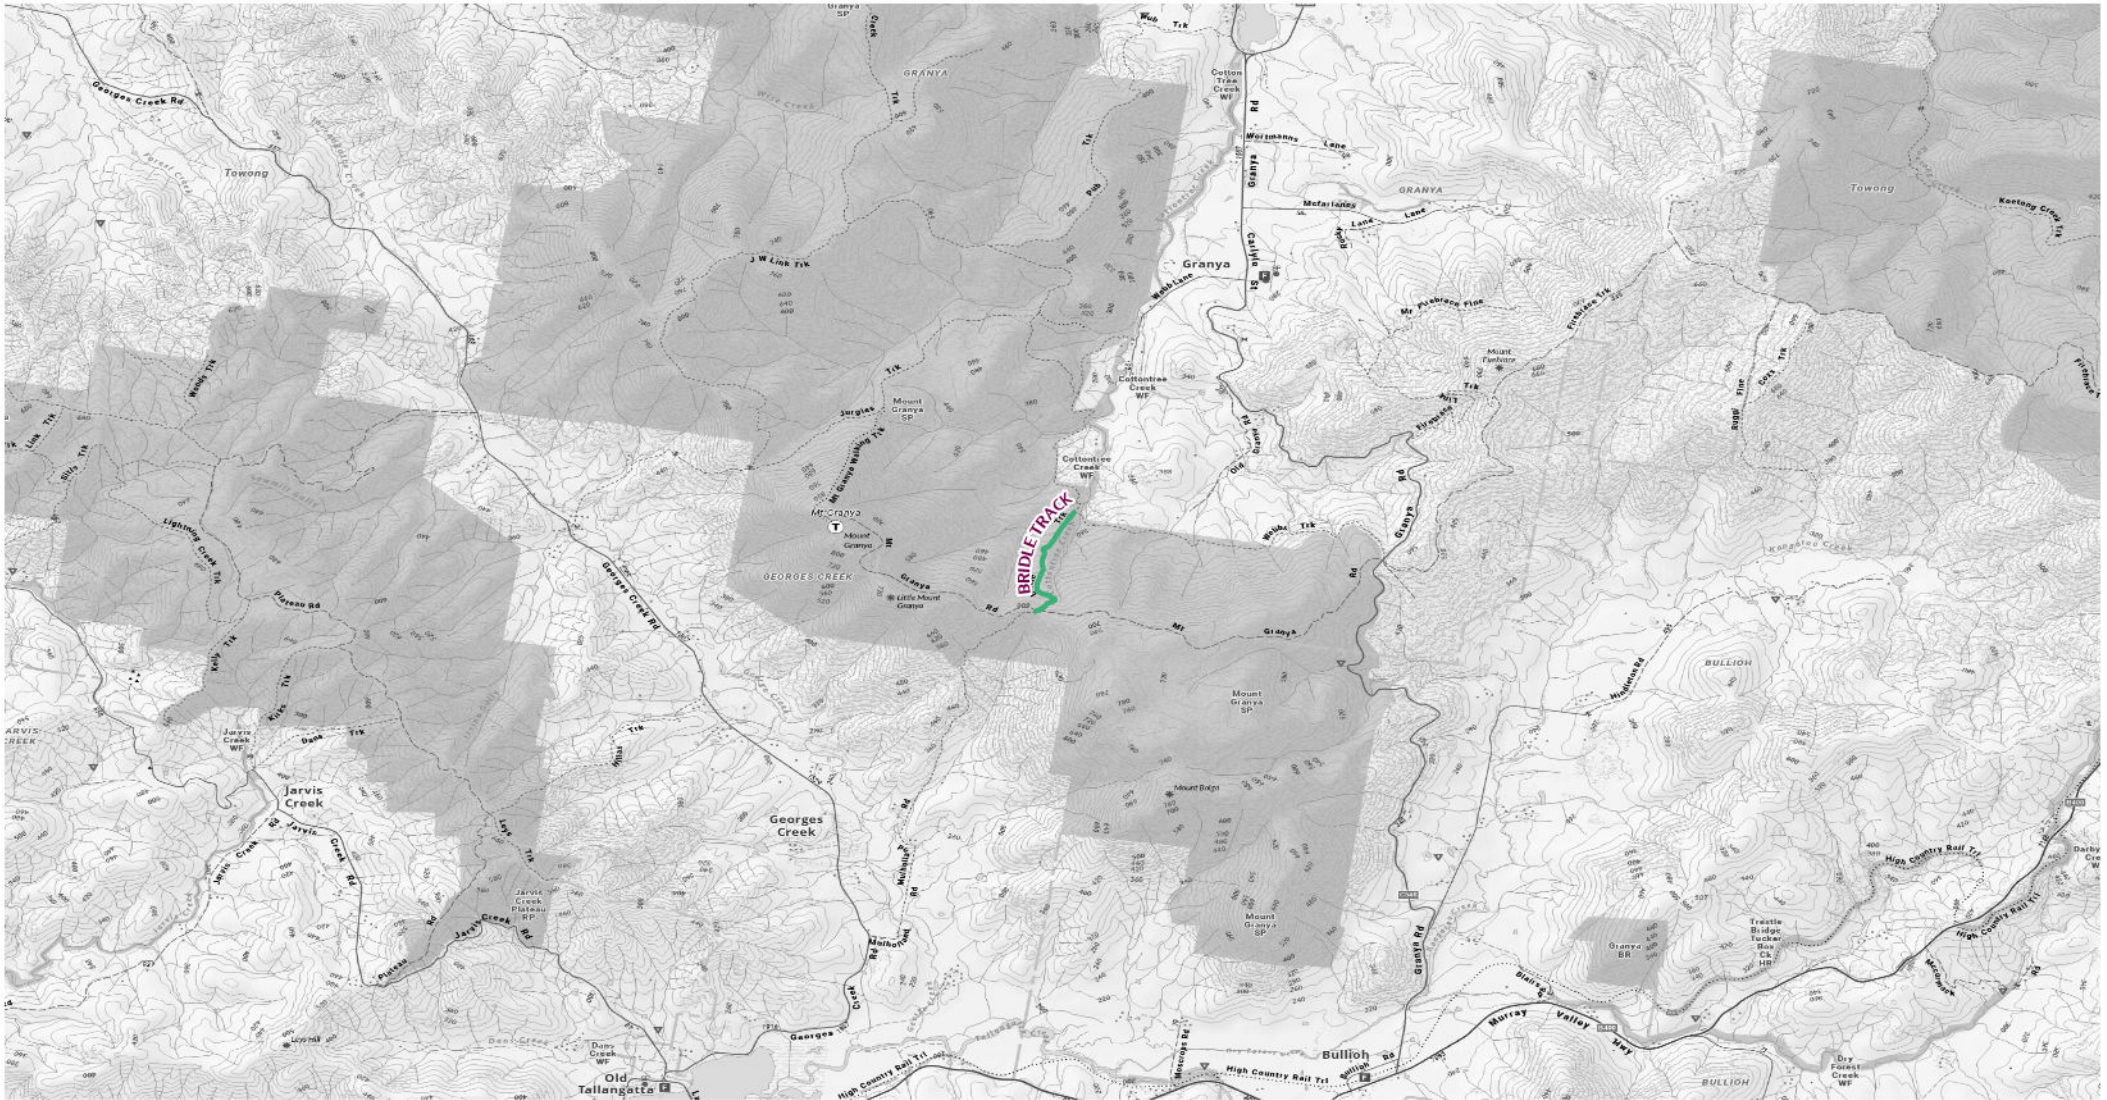

Map 25 - Mount Granya SP

2026 Seasonal Road Closures

Close 11/06/2026 - Open 30/10/2026