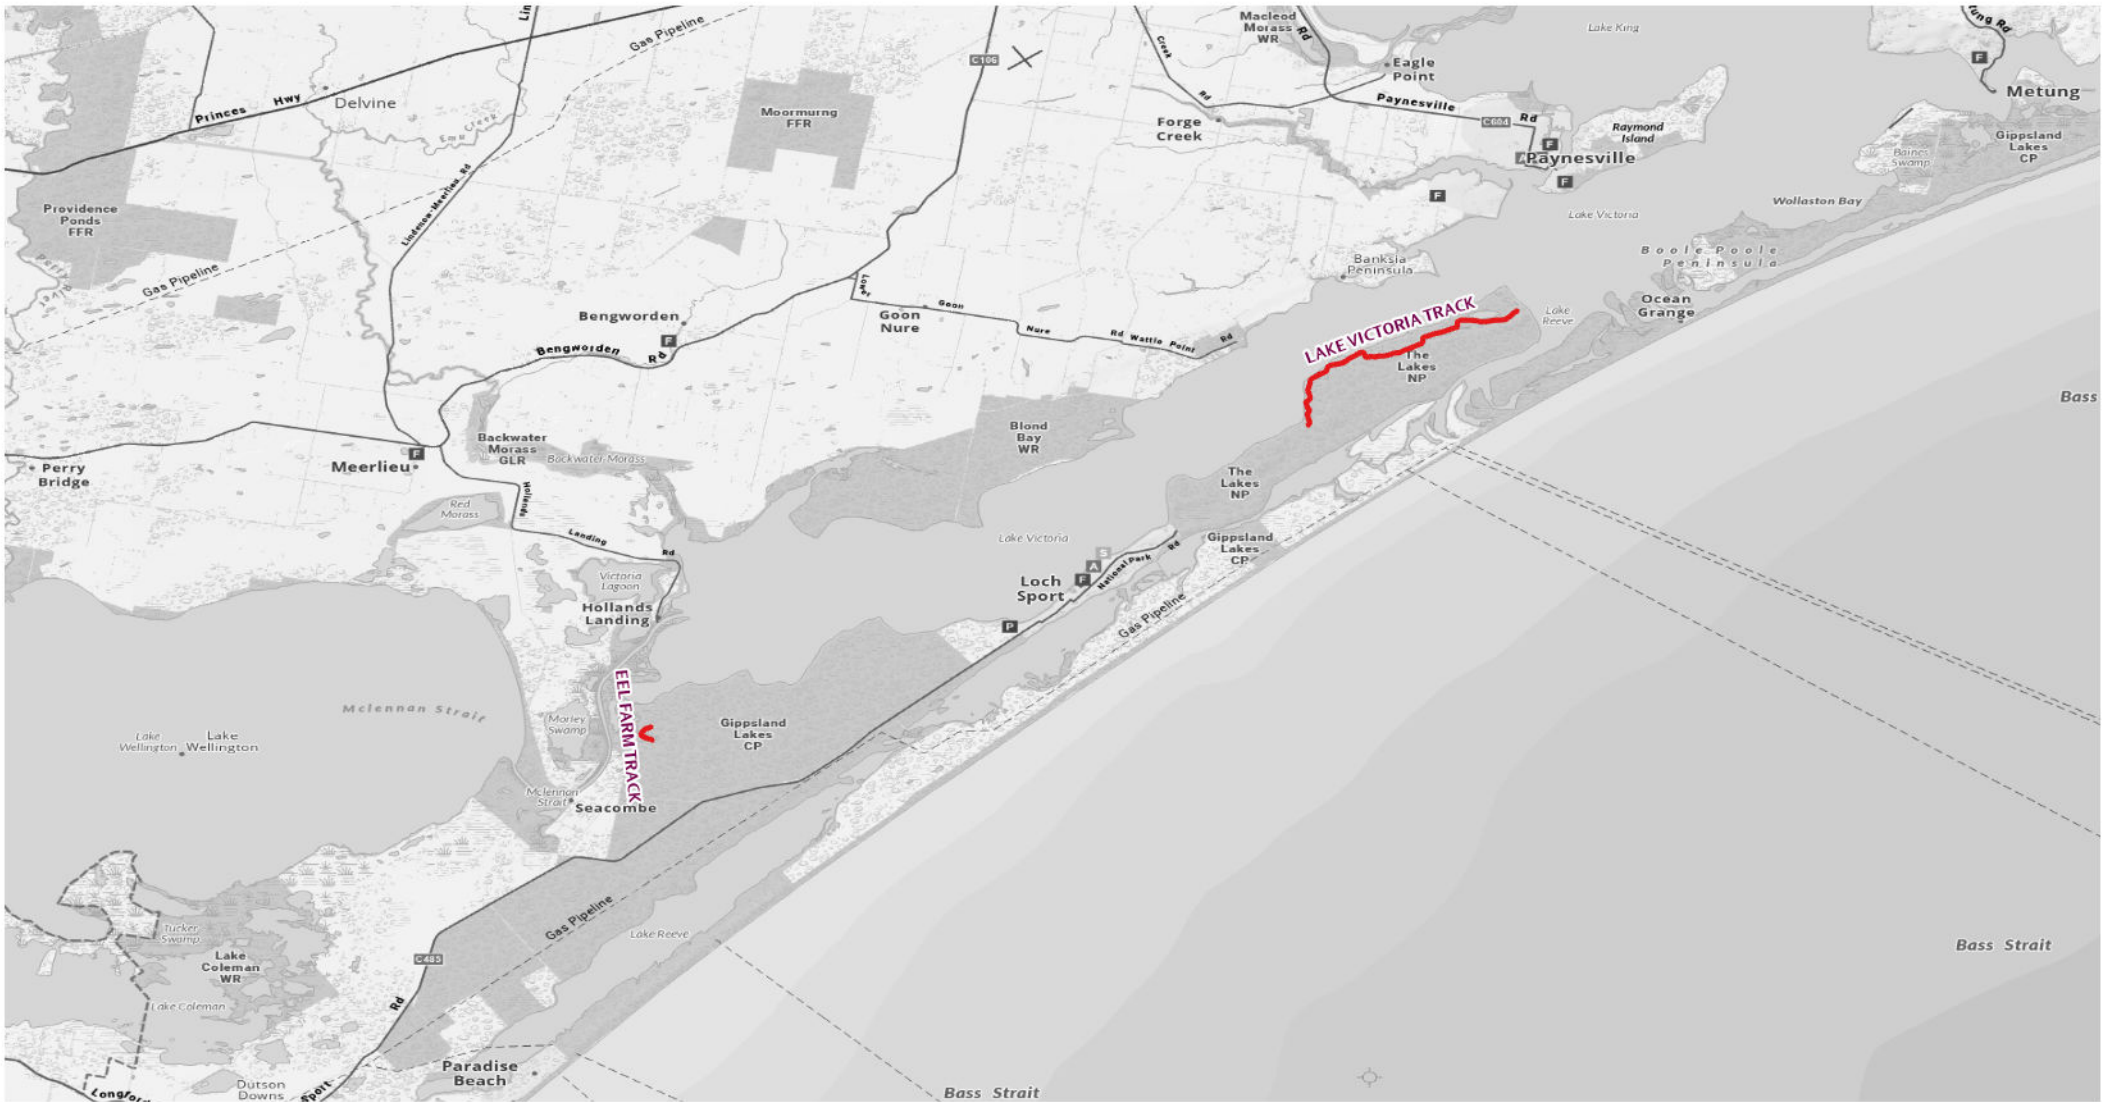

Map 4 - The Lakes NP & Gippsland Lakes CP

2026 Seasonal Road Closures

— Close 11/06/2026 - Open 29/10/2026