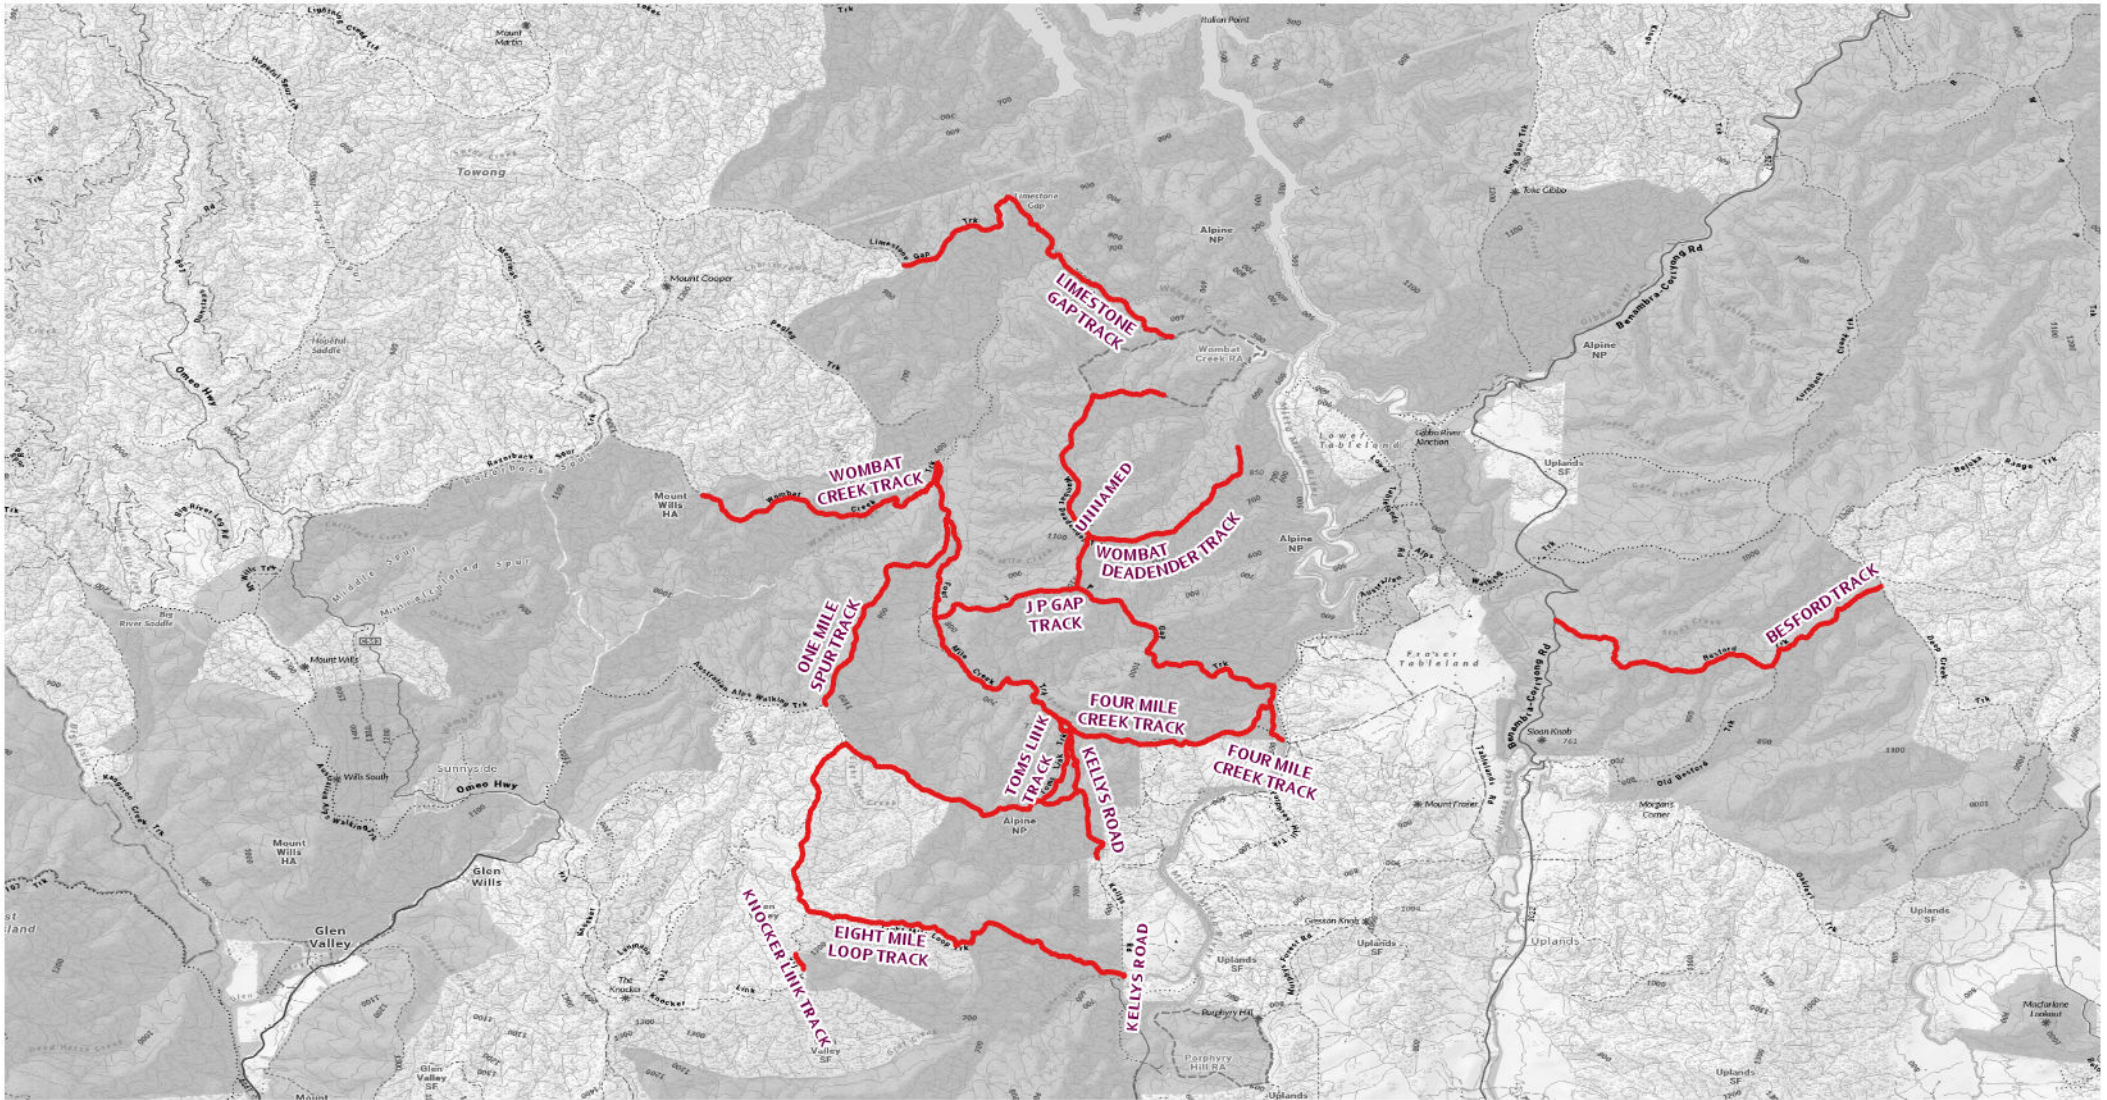

Map 8 - Alpine NP (Southwest)

2026 Seasonal Road Closures

— Close 11/06/2026 - Open 29/10/2026

0 5 10 20 Km

Map 9 - Alpine NP (East)

2026 Seasonal Road Closures

- Close 30/04/2026 - Open 30/11/2026
- Close 11/06/2026 - Open 29/10/2026
- Close 11/06/2026 - Open 30/10/2026

Disclaimer: Parks Victoria does not guarantee that this data is without flaw of any kind and therefore disclaims all liability which may arise from you relying on this information.
 Data source acknowledgements: State Digital Mapbase. The State of Victoria and the Department of Environment, Energy and Climate Action.

Map 10 - Alpine NP (Mt Pinnibar surroundings)

2026 Seasonal Road Closures

0 5 10 20 Km

- Close 30/04/2026 - Open 30/11/2026
- Close 11/06/2026 - Open 29/10/2026
- Close 11/06/2026 - Open 30/10/2026

Map 11 - Alpine NP (Middle)