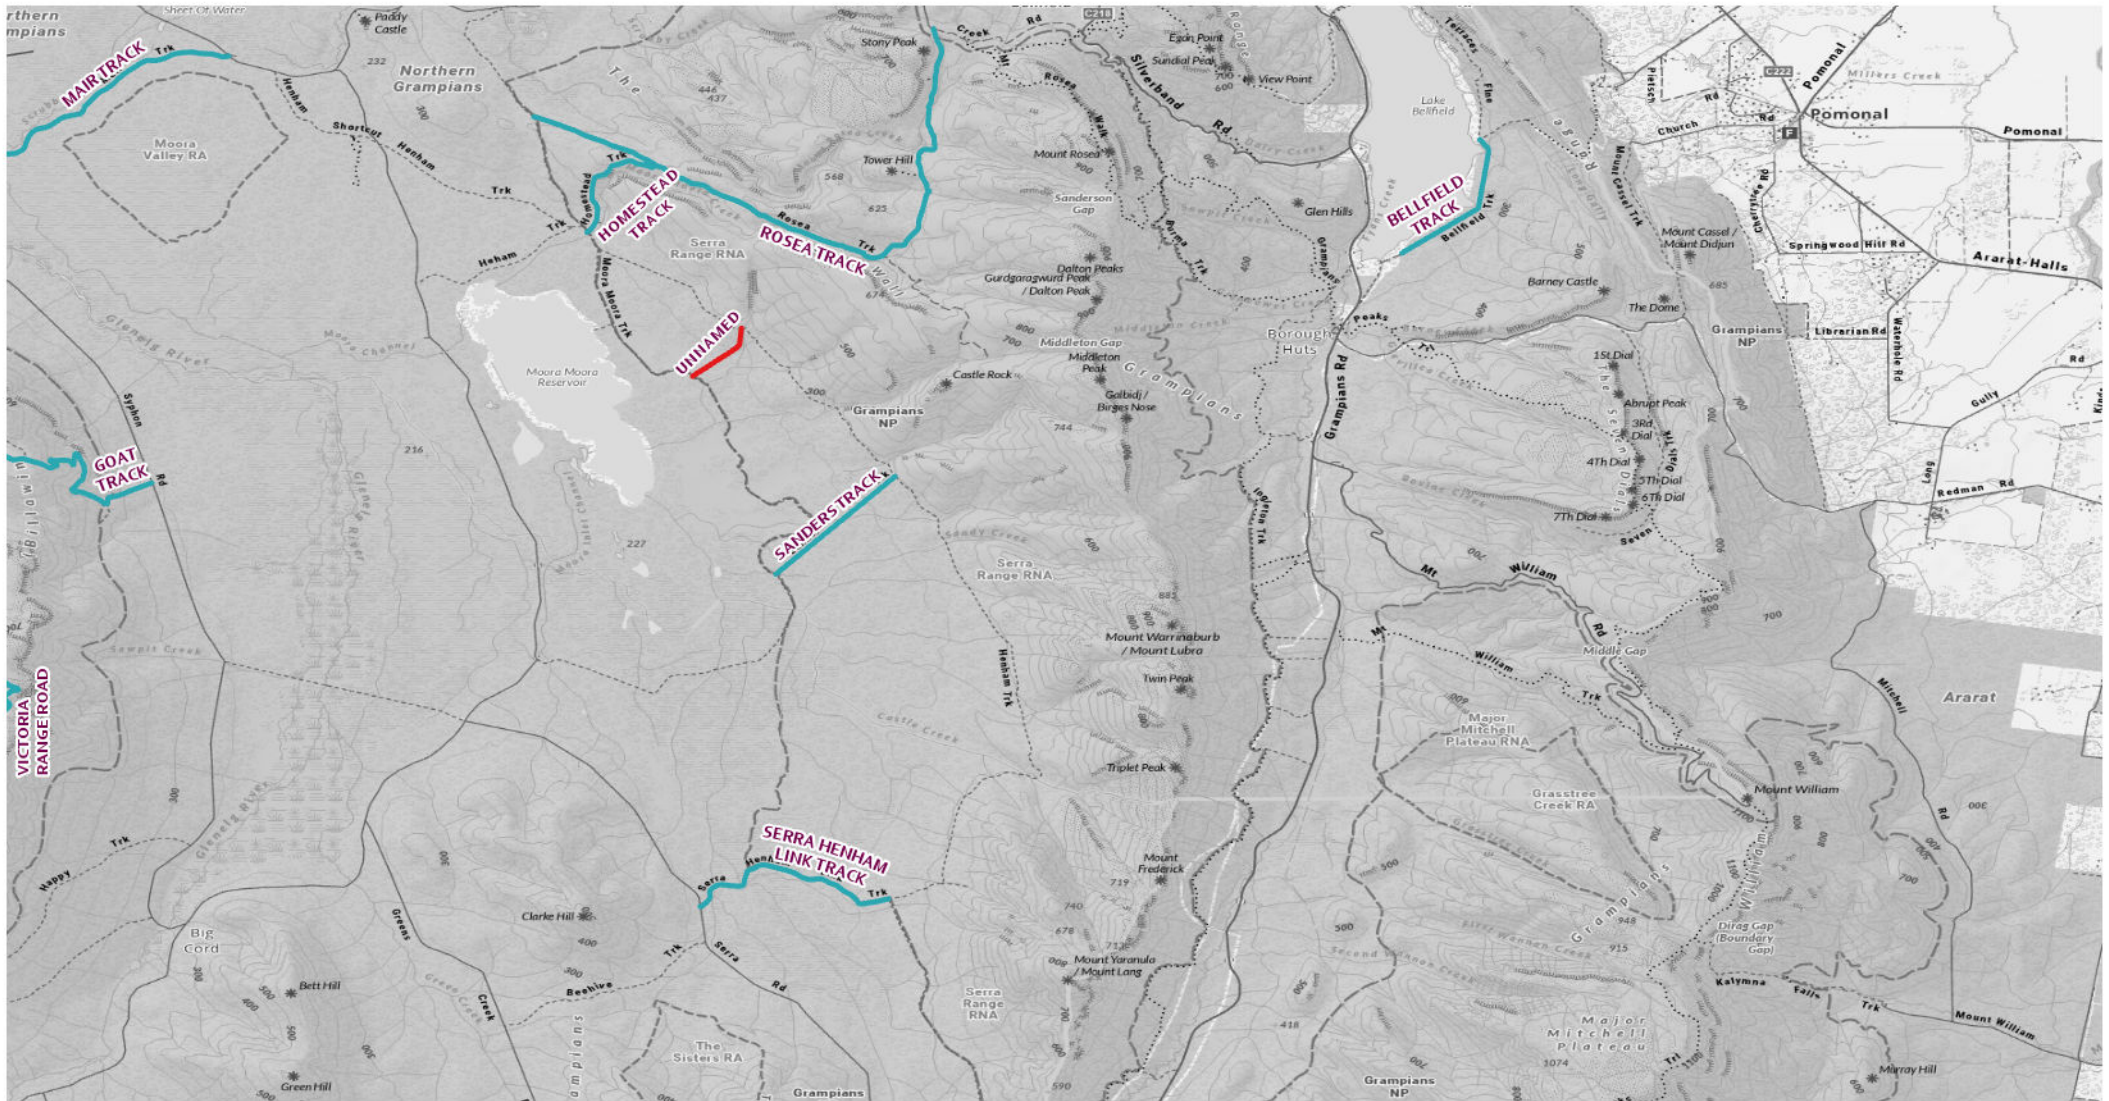

Map 45 - Grampians NP (North)

2026 Seasonal Road Closures

— Close 04/06/2026 - Open 29/10/2026

0 2.52 5.05 10.1 Km

Map 46 - Grampians NP (East)

2026 Seasonal Road Closures

- Close 04/06/2026 - Open 29/10/2026
- Close 11/06/2026 - Open 29/10/2026