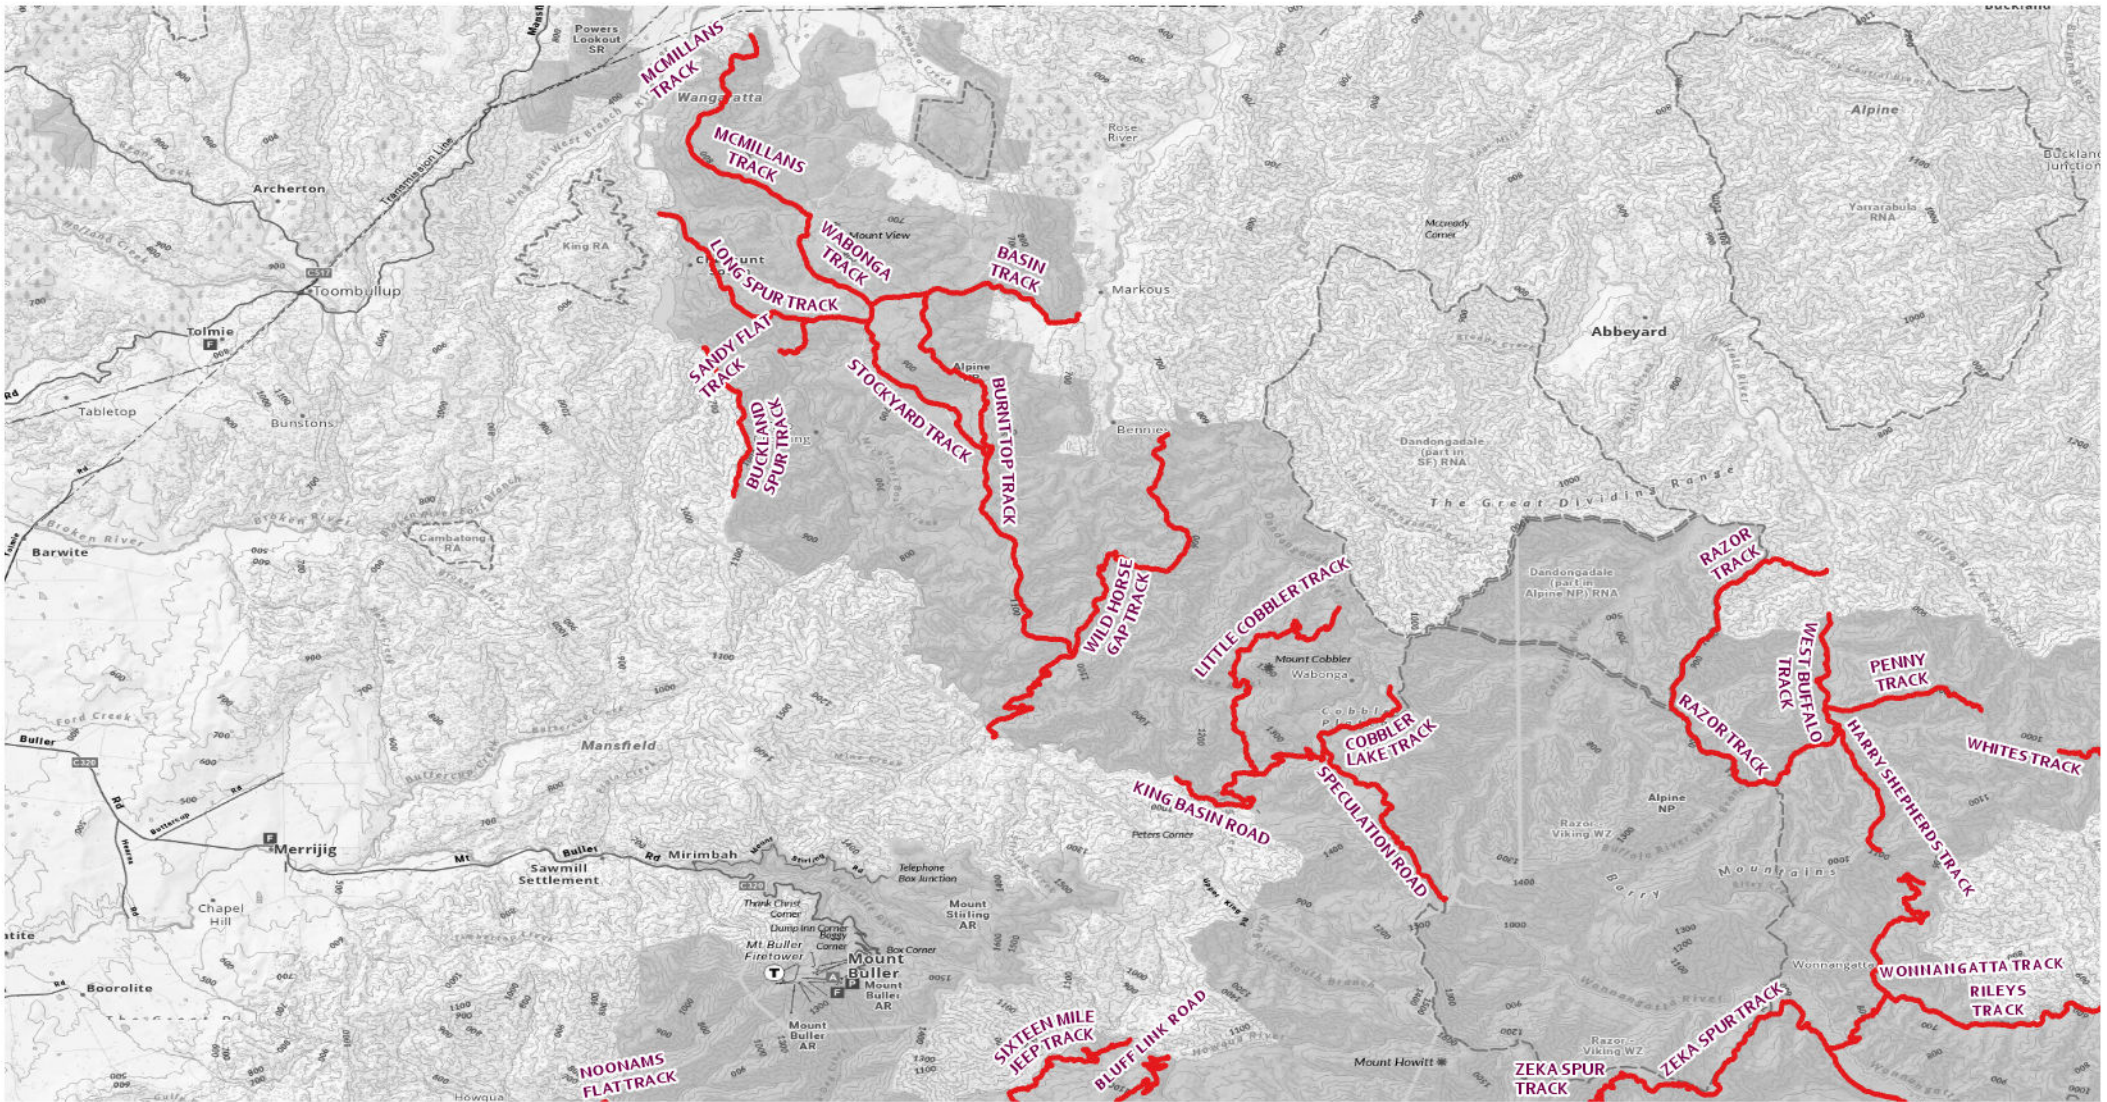

2026 Seasonal Road Closures

0 5 10 20 Km

- Close 30/04/2026 - Open 29/11/2026
- Close 11/06/2026 - Open 29/10/2026
- Close 11/06/2026 - Open 30/10/2026

Map 16 - Alpine NP (West 1)

2026 Seasonal Road Closures

0 5.5 11 22 Km

- Close 30/04/2026 - Open 29/11/2026
- Close 04/06/2026 - Open 29/10/2026
- Close 11/06/2026 - Open 29/10/2026

Map 17 - Alpine NP (West 2)

2026 Seasonal Road Closures

— Close 11/06/2026 - Open 29/10/2026