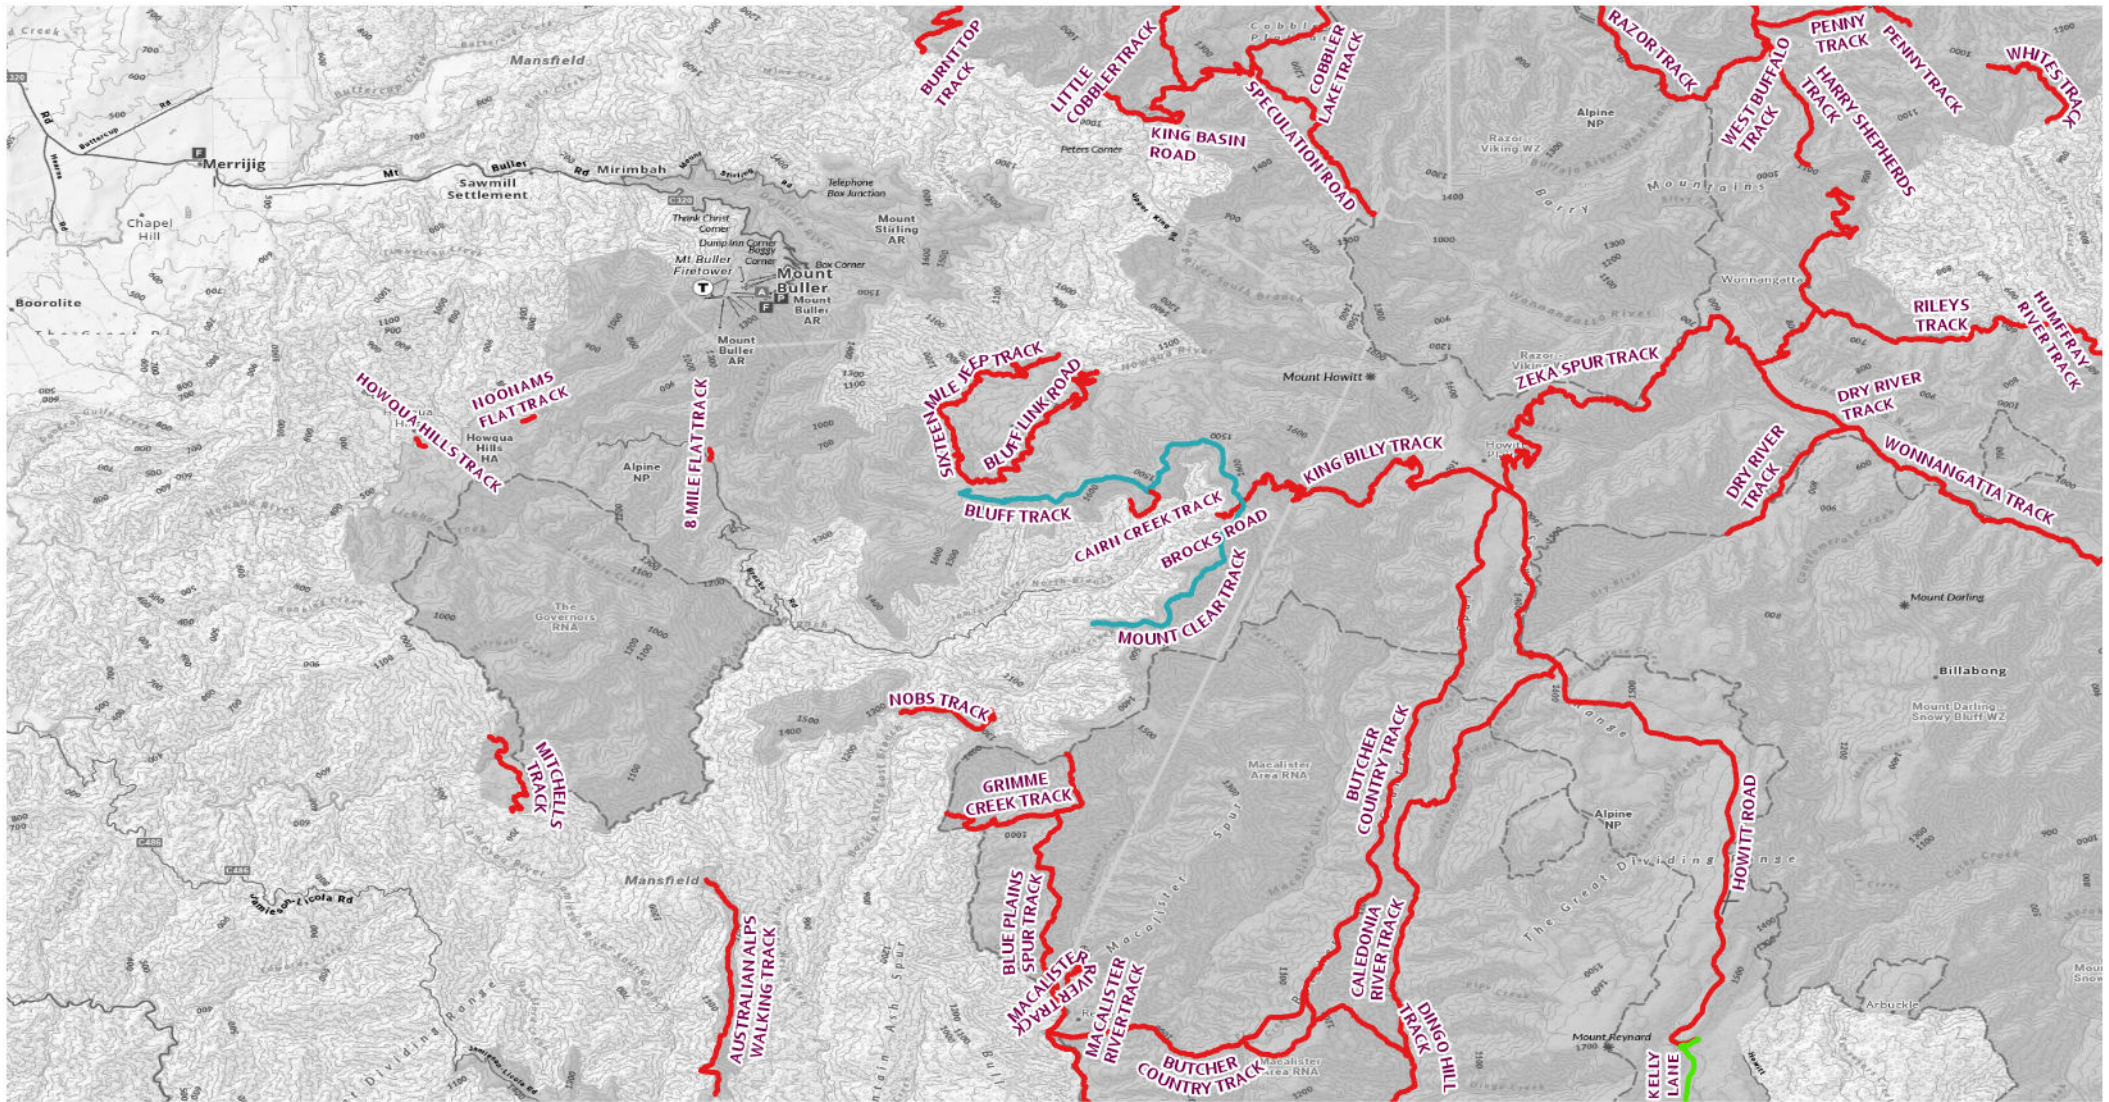

2026 Seasonal Road Closures

0 5 10 20 Km

- Close 30/04/2026 - Open 29/11/2026
- Close 11/06/2026 - Open 29/10/2026
- Close 11/06/2026 - Open 30/10/2026

Map 16 - Alpine NP (West 1)

2026 Seasonal Road Closures

0 5.5 11 22 Km

- Close 30/04/2026 - Open 29/11/2026
- Close 04/06/2026 - Open 29/10/2026
- Close 11/06/2026 - Open 29/10/2026

Map 17 - Alpine NP (West 2)

2026 Seasonal Road Closures

— Close 11/06/2026 - Open 29/10/2026

Map 18 - Alpine NP (West 3)

2026 Seasonal Road Closures

0 5.5 11 22 Km

- Close 30/04/2026 - Open 29/11/2026
- Close 04/06/2026 - Open 29/10/2026
- Close 11/06/2026 - Open 29/10/2026

Map 19 - Mount Samaria SP and surroundings