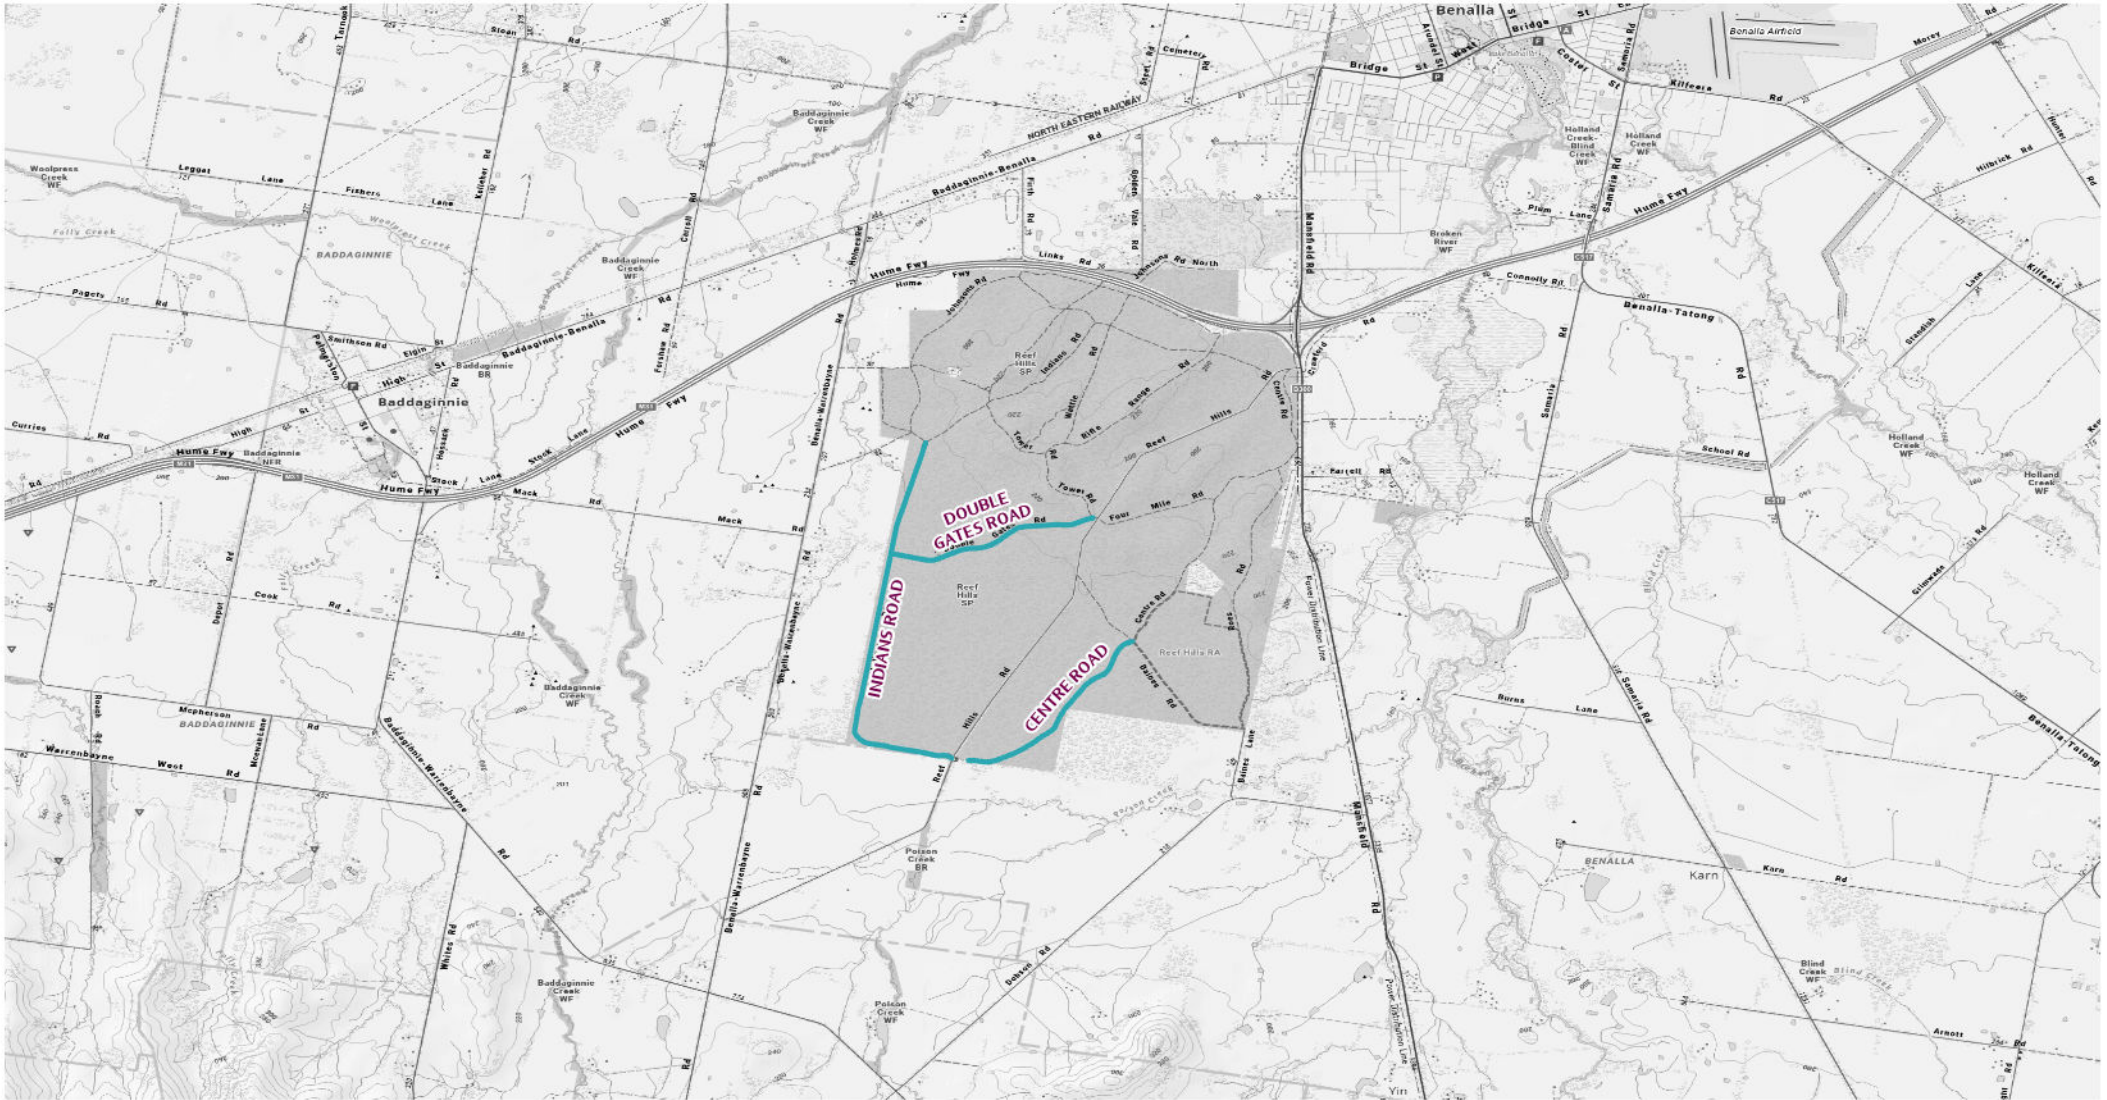

Map 20 - Mount Buffalo NP

2026 Seasonal Road Closures

Close 11/06/2026 - Open 14/09/2026

0 2.05 4.1 8.2 Km

Disclaimer: Parks Victoria does not guarantee that this data is without flaw of any kind and therefore disclaims all liability which may arise from you relying on this information.
 Data source acknowledgements: State Digital Mapbase. The State of Victoria and the Department of Environment, Energy and Climate Action.