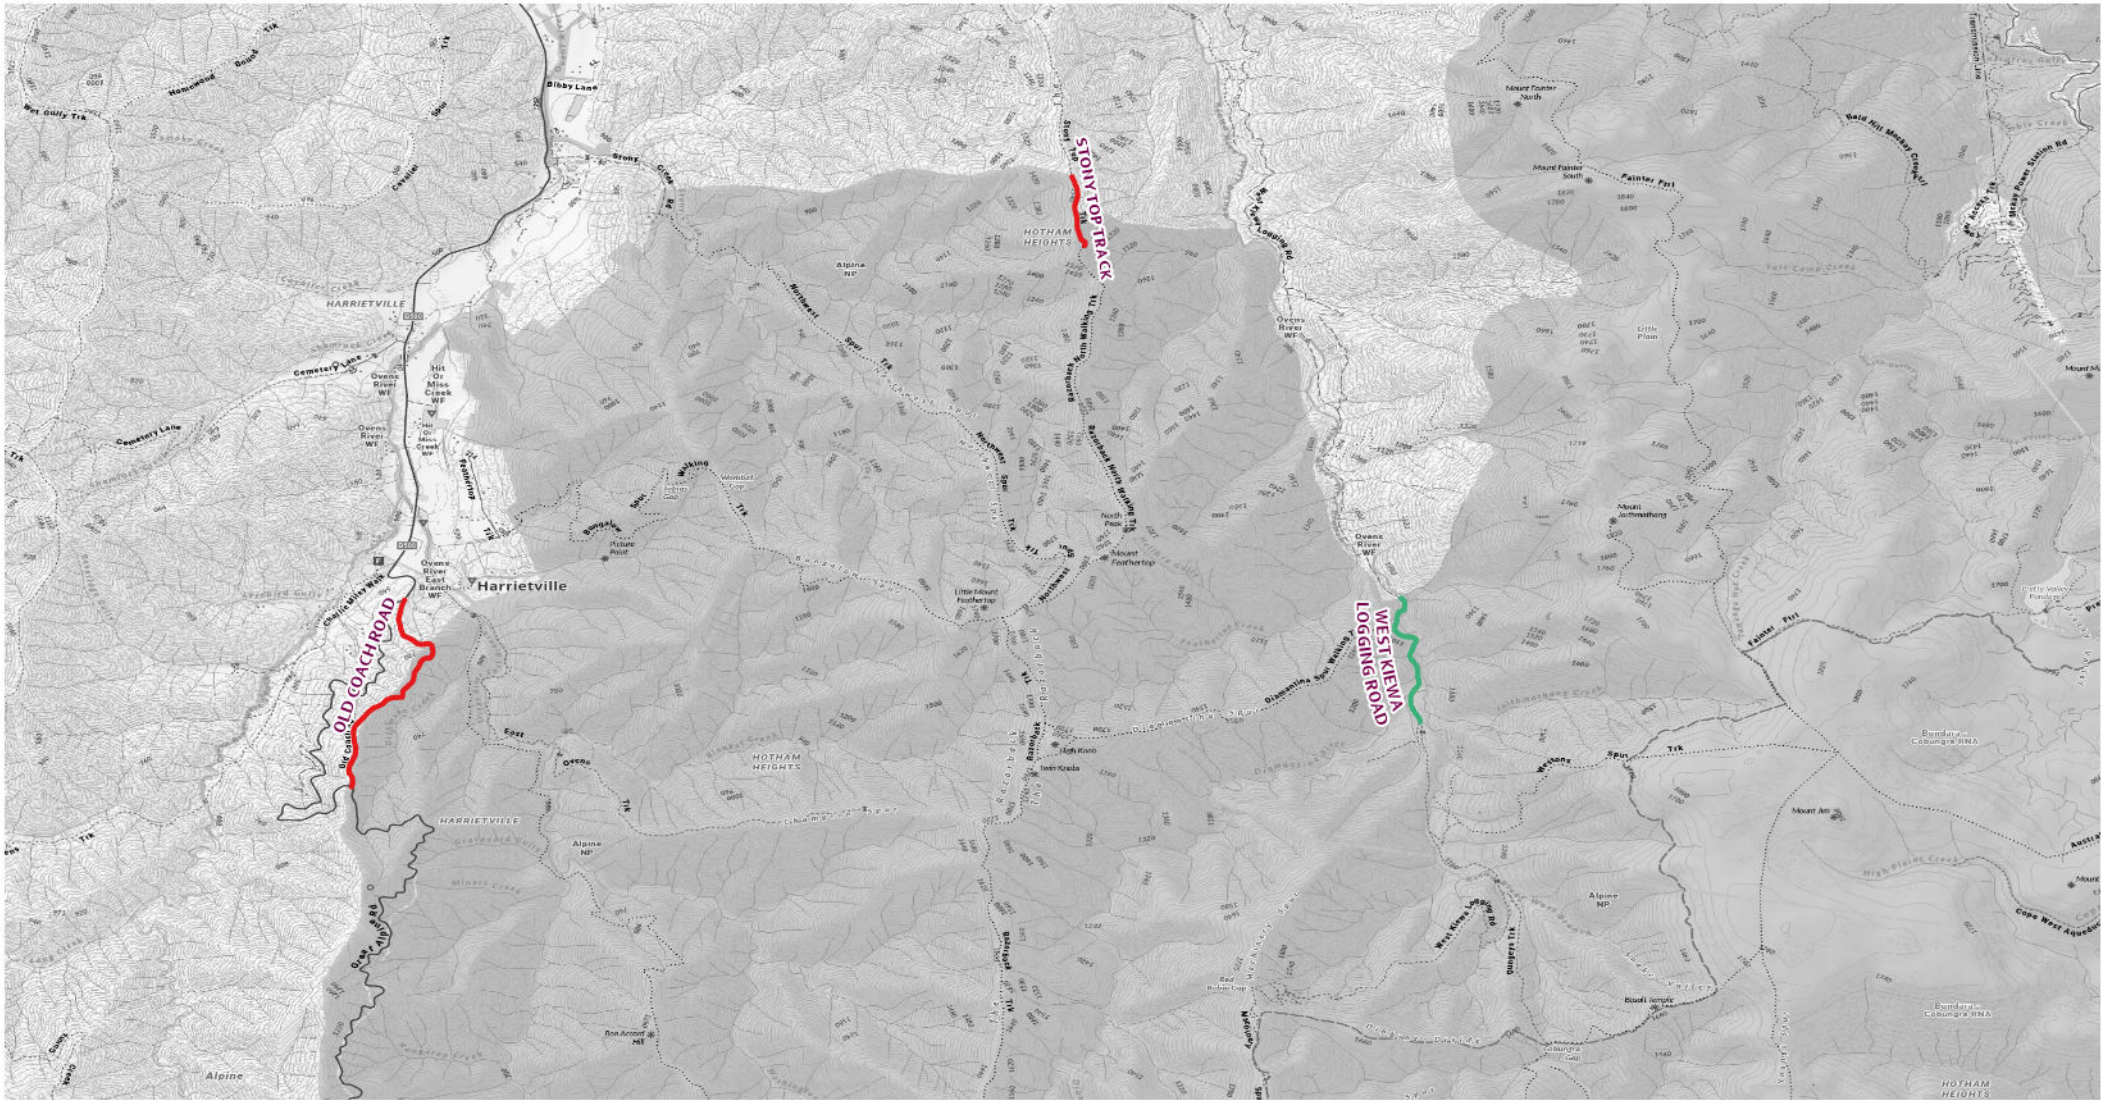

Map 14 - Alpine NP (Mt Feathertop surroundings)

2026 Seasonal Road Closures

- Close 11/06/2026 - Open 29/10/2026
- Close 11/06/2026 - Open 30/10/2026