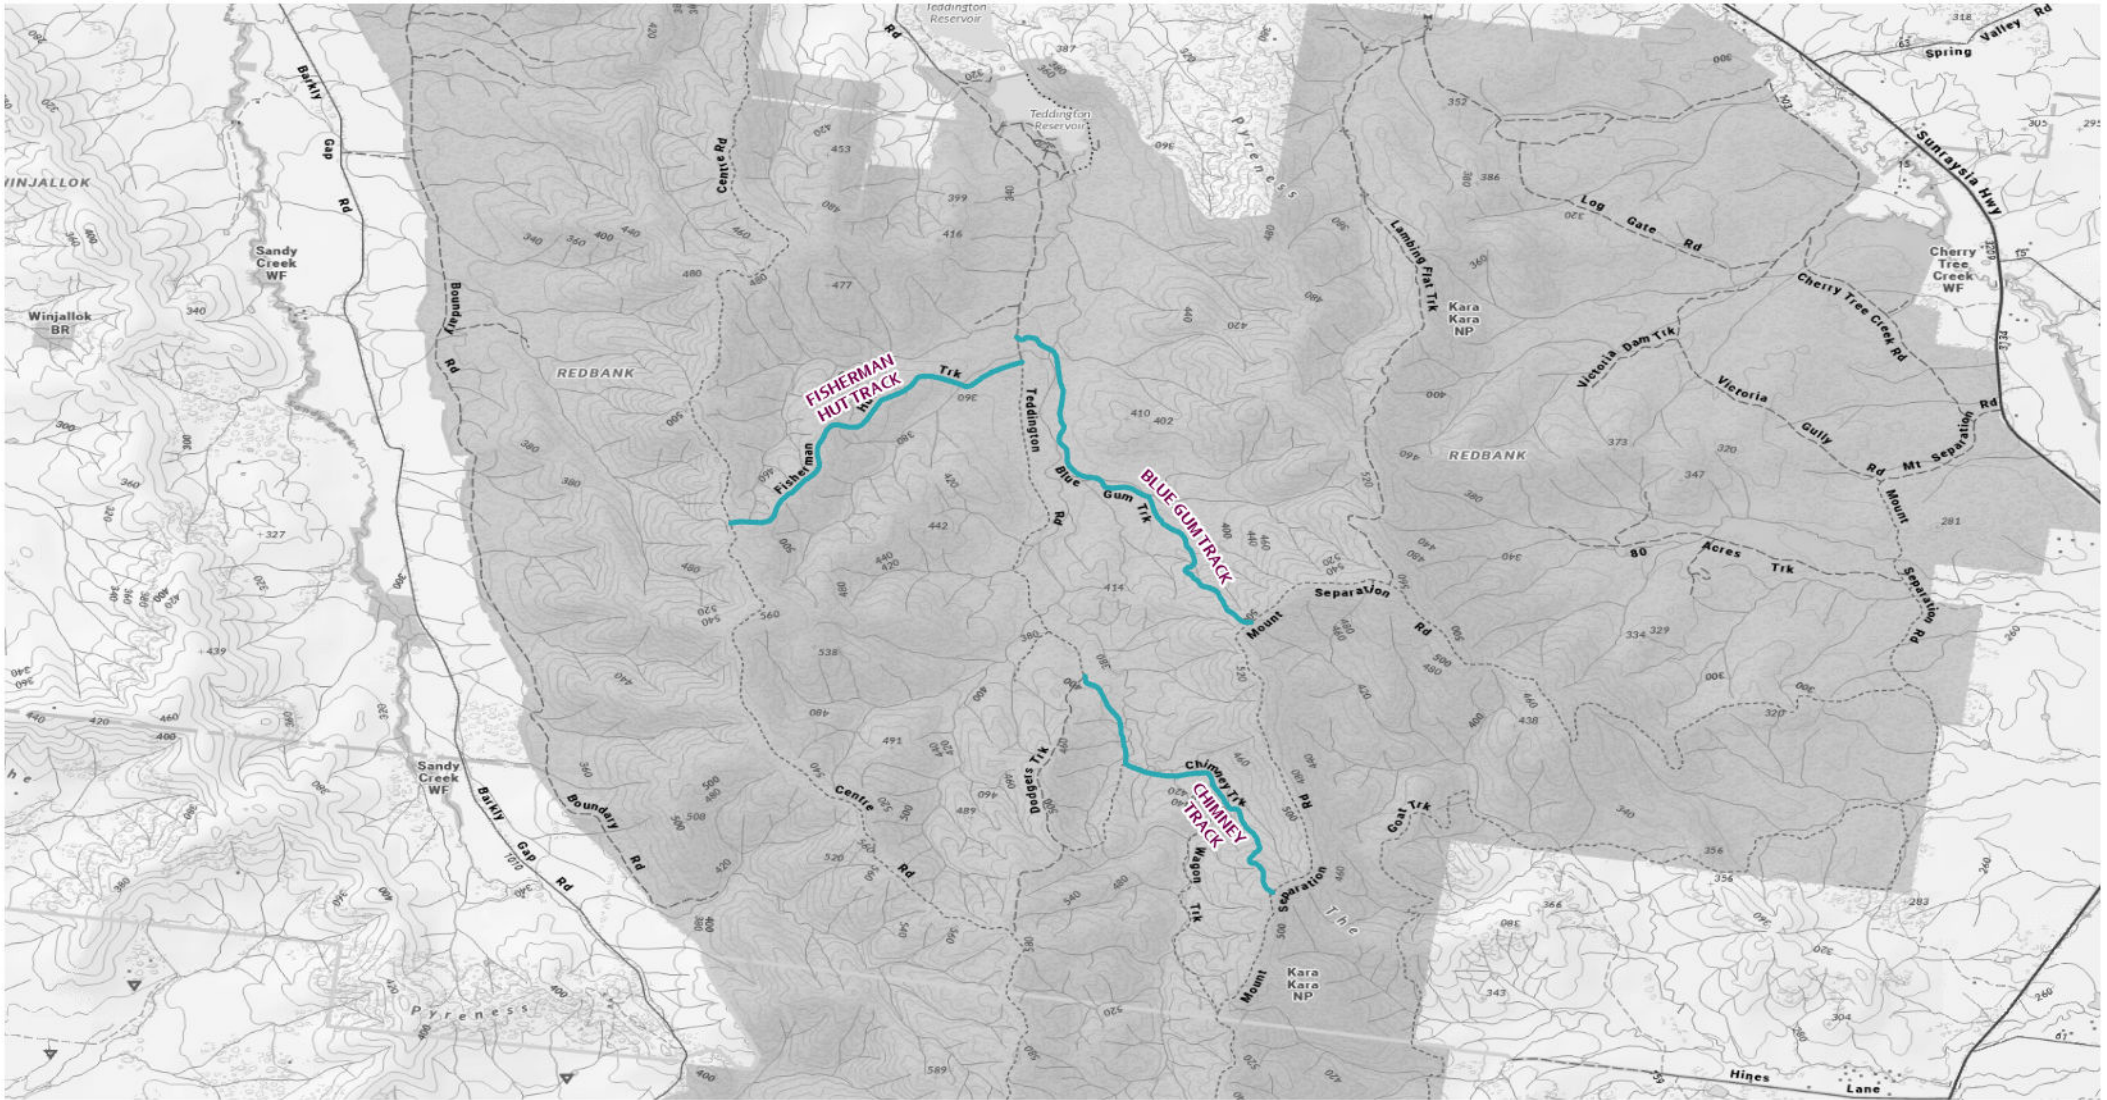

Map 38 - Enfield SP

2026 Seasonal Road Closures

Close 04/06/2026 - Open 29/10/2026

Disclaimer: Parks Victoria does not guarantee that this data is without flaw of any kind and therefore disclaims all liability which may arise from you relying on this information.
 Data source acknowledgements: State Digital Mapbase. The State of Victoria and the Department of Environment, Energy and Climate Action.