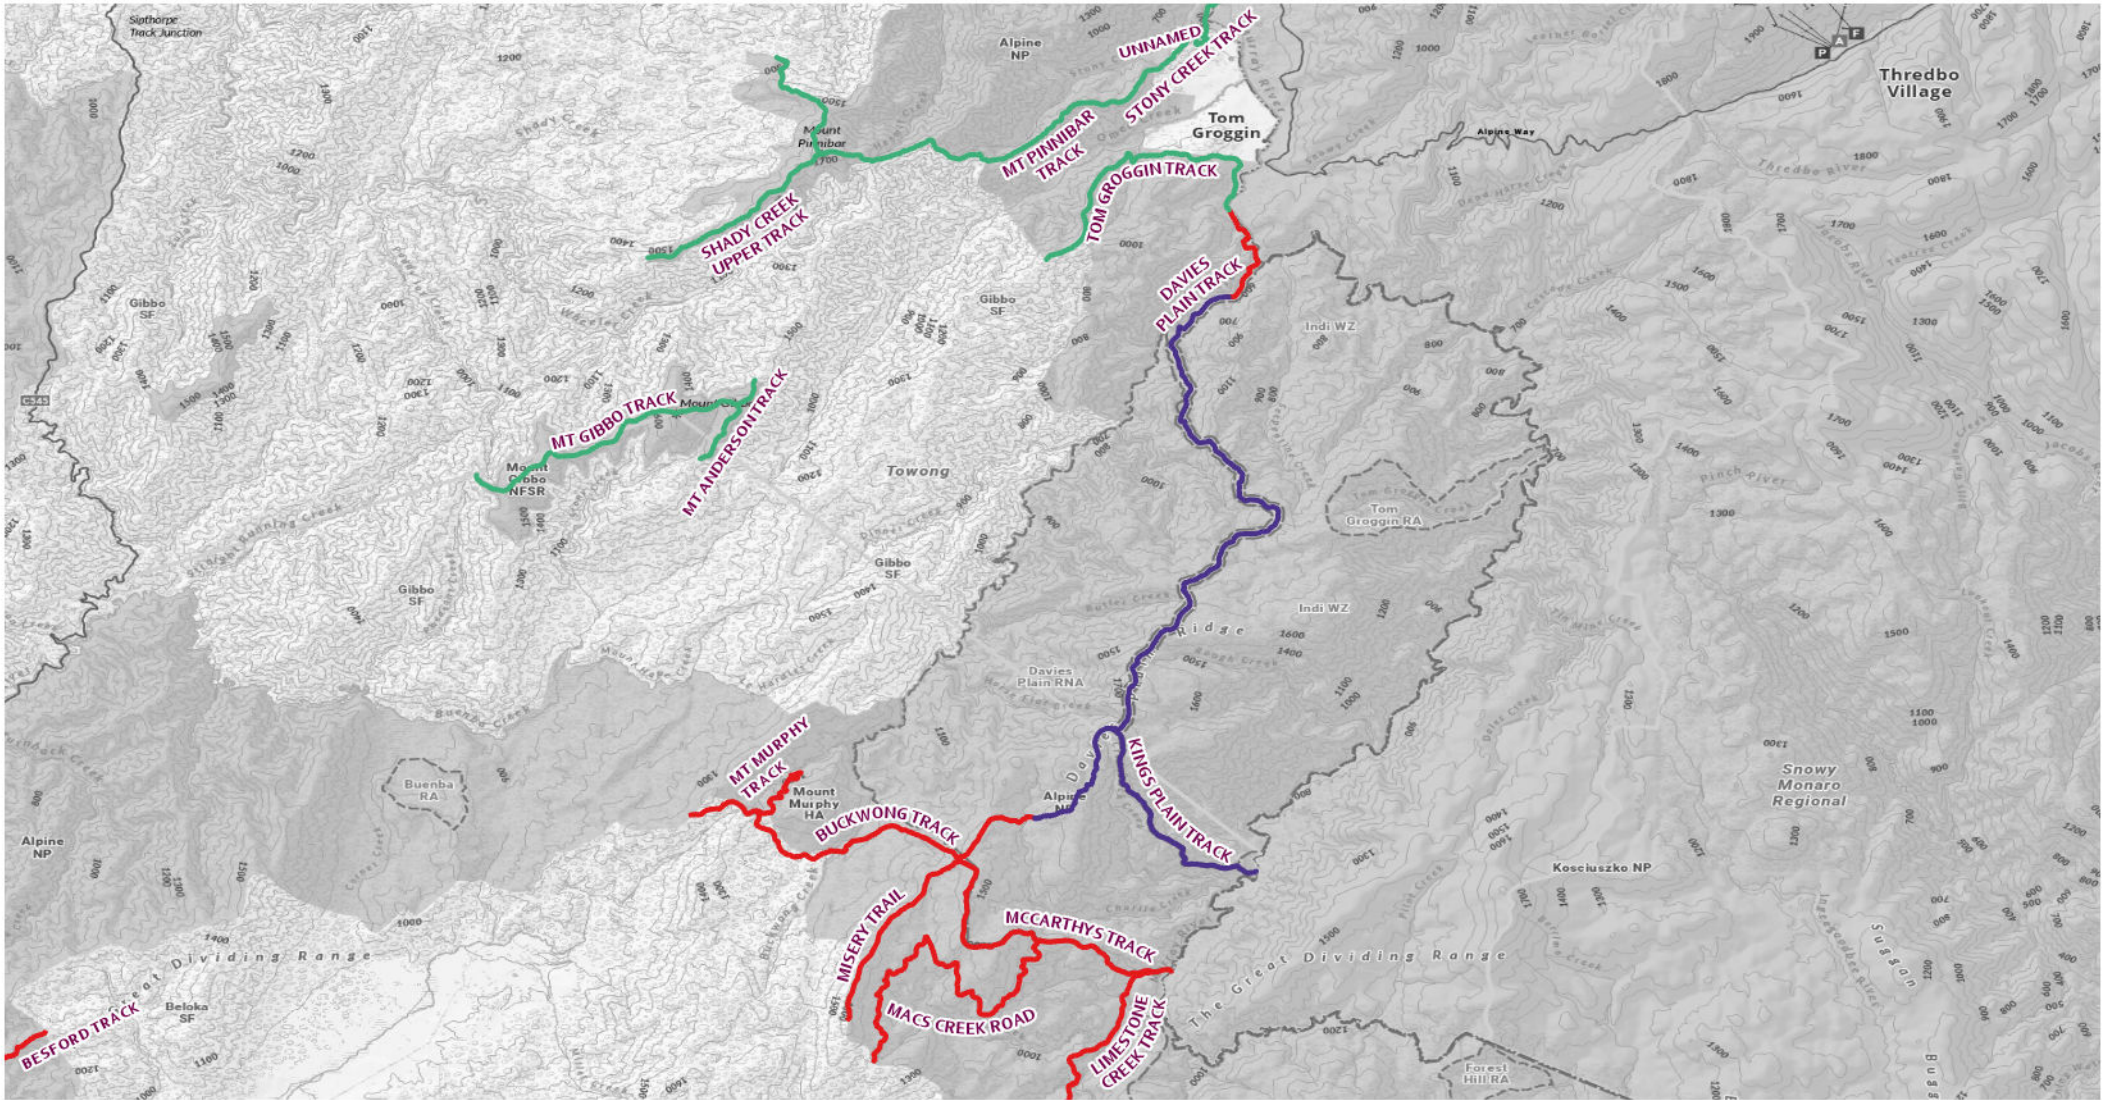

Map 7 - Snowy River NP

2026 Seasonal Road Closures

— Close 11/06/2026 - Open 29/10/2026

Disclaimer: Parks Victoria does not guarantee that this data is without flaw of any kind and therefore disclaims all liability which may arise from you relying on this information.
 Data source acknowledgements: State Digital Mapbase. The State of Victoria and the Department of Environment, Energy and Climate Action.

Map 8 - Alpine NP (Southwest)

2026 Seasonal Road Closures

— Close 11/06/2026 - Open 29/10/2026

0 5 10 20 Km

Map 9 - Alpine NP (East)

2026 Seasonal Road Closures

- Close 30/04/2026 - Open 30/11/2026
- Close 11/06/2026 - Open 29/10/2026
- Close 11/06/2026 - Open 30/10/2026