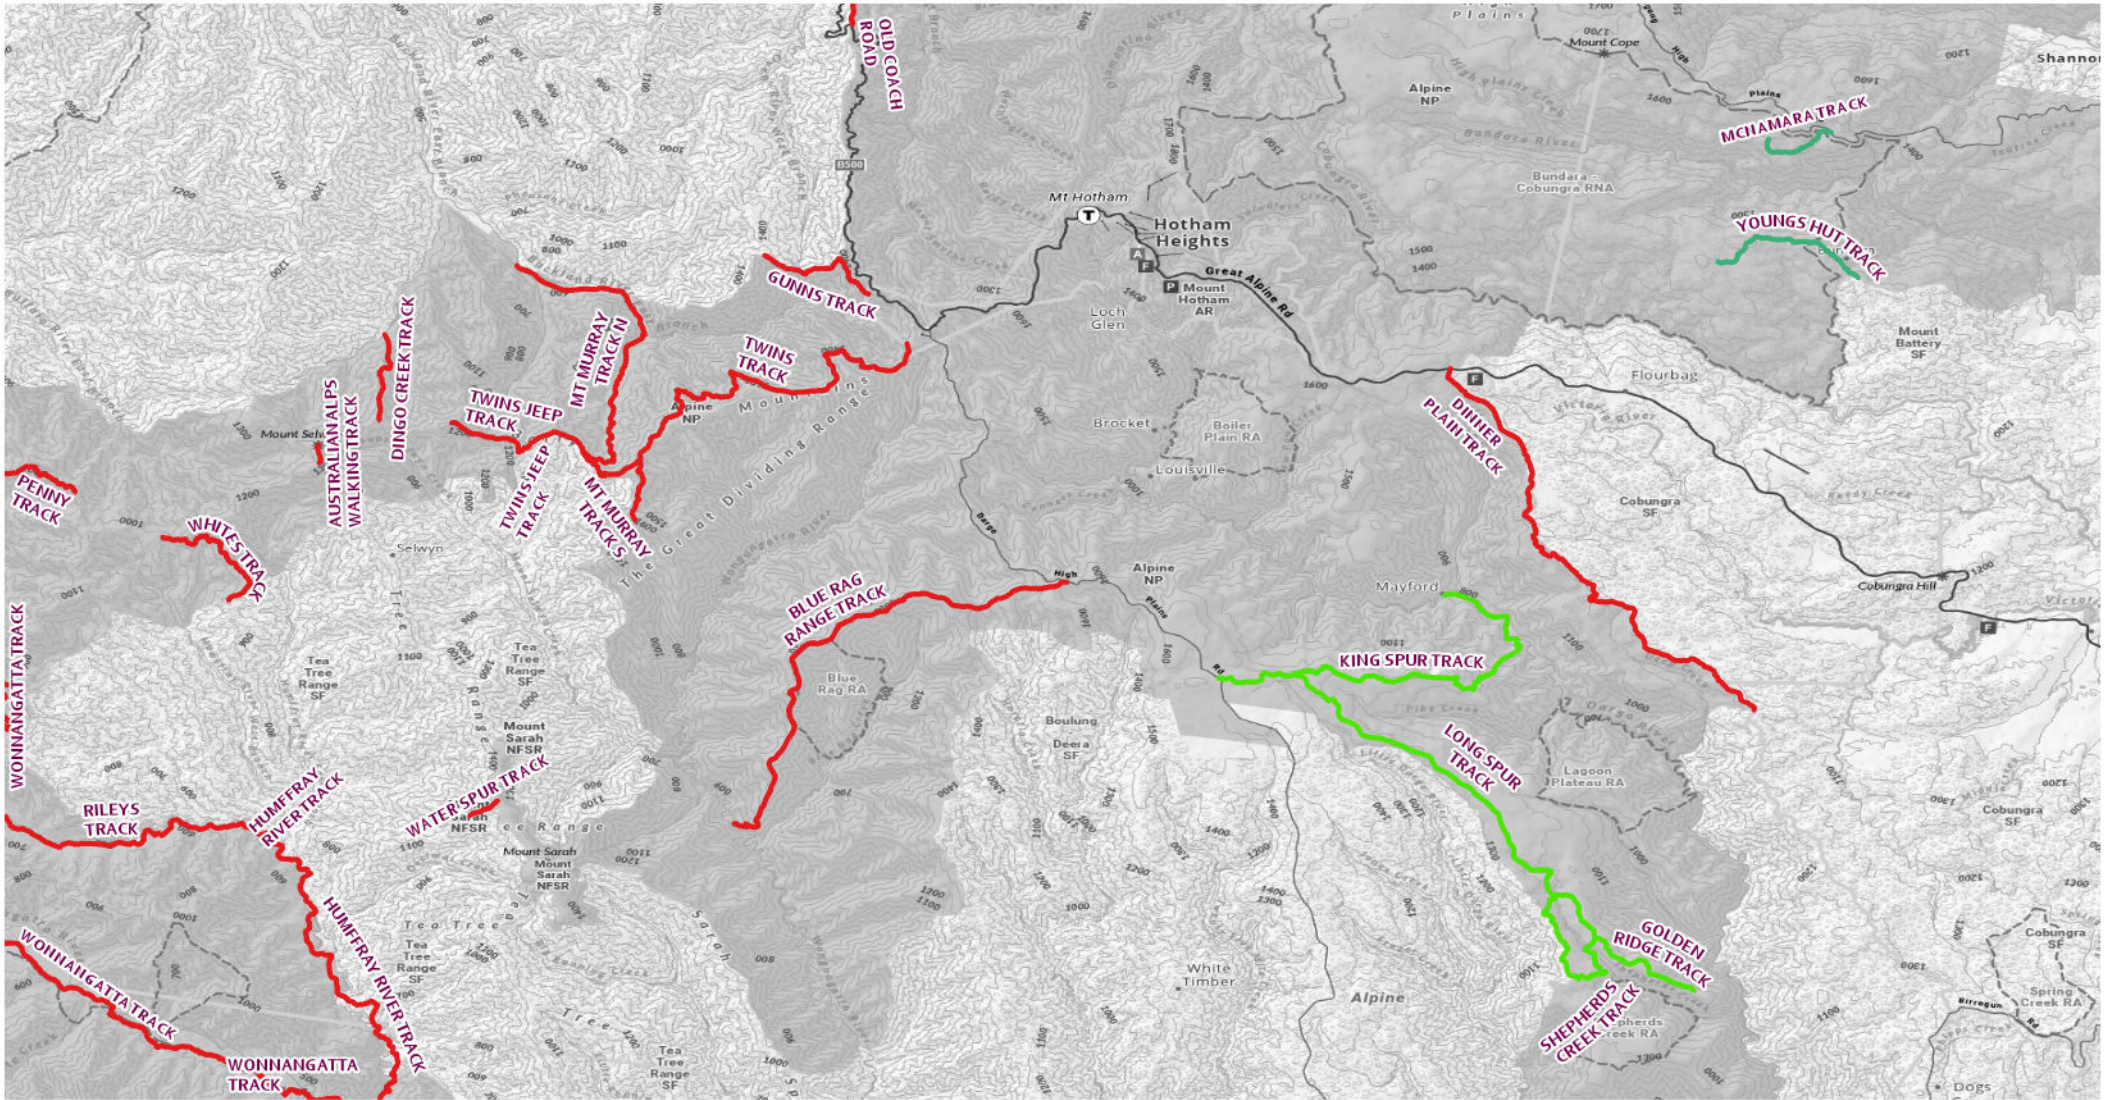

Map 14 - Alpine NP (Mt Feathertop surroundings)

2026 Seasonal Road Closures

- Close 11/06/2026 - Open 29/10/2026
- Close 11/06/2026 - Open 30/10/2026

0 1.82 3.65 7.3 Km

Map 15 - Alpine NP (Mt Hotham surroundings)

2026 Seasonal Road Closures

0 5 10 20 Km

- Close 30/04/2026 - Open 29/11/2026
- Close 11/06/2026 - Open 29/10/2026
- Close 11/06/2026 - Open 30/10/2026

Map 16 - Alpine NP (West 1)

2026 Seasonal Road Closures