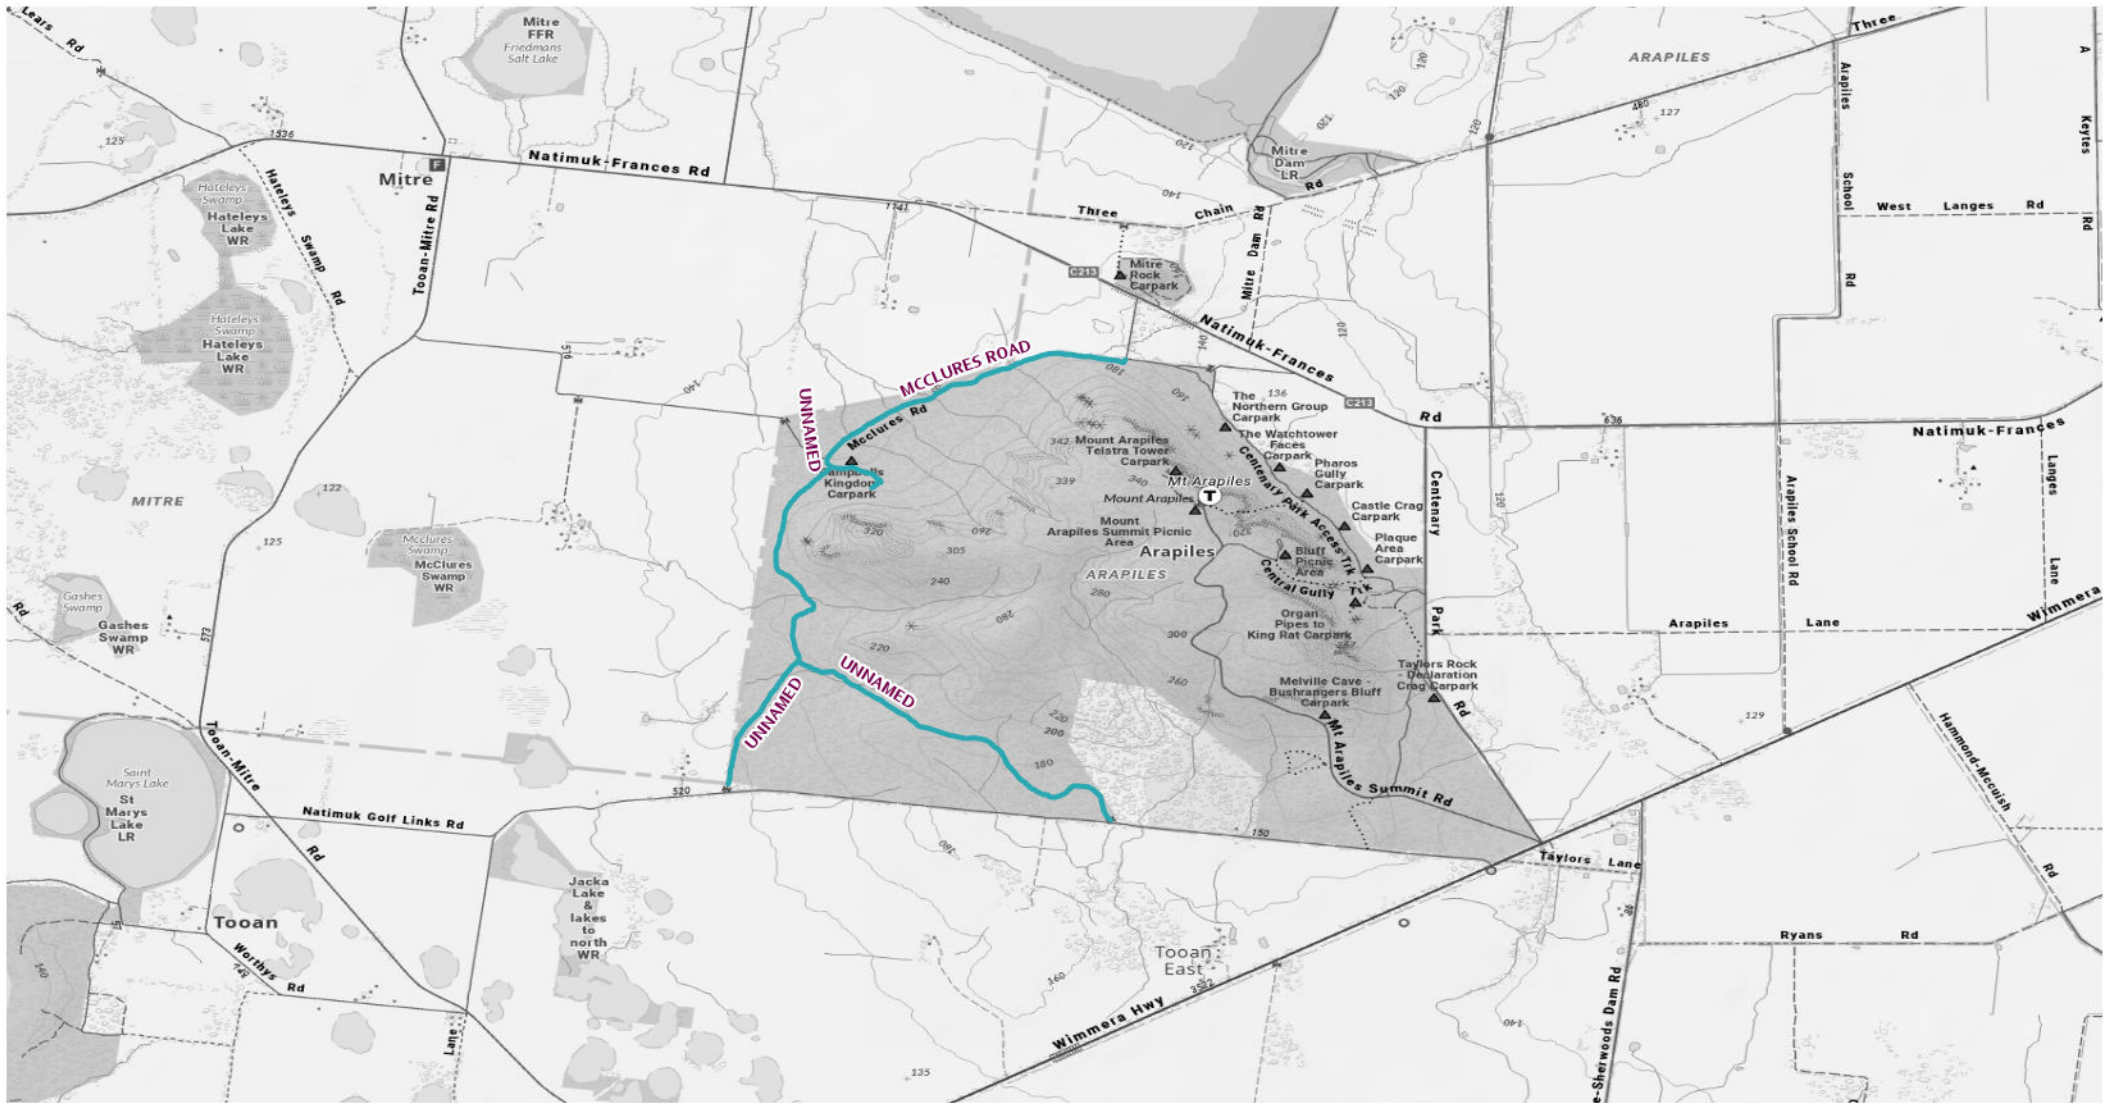

Map 42 - Greater Bendigo NP

2026 Seasonal Road Closures

— Close 04/06/2026 - Open 29/10/2026

0 1.23 2.45 4.9 Km

Map 43 - Little Desert NP

2026 Seasonal Road Closures

— Close 04/06/2026 - Open 29/10/2026

Disclaimer: Parks Victoria does not guarantee that this data is without flaw of any kind and therefore disclaims all liability which may arise from you relying on this information.
 Data source acknowledgements: State Digital Mapbase. The State of Victoria and the Department of Environment, Energy and Climate Action.