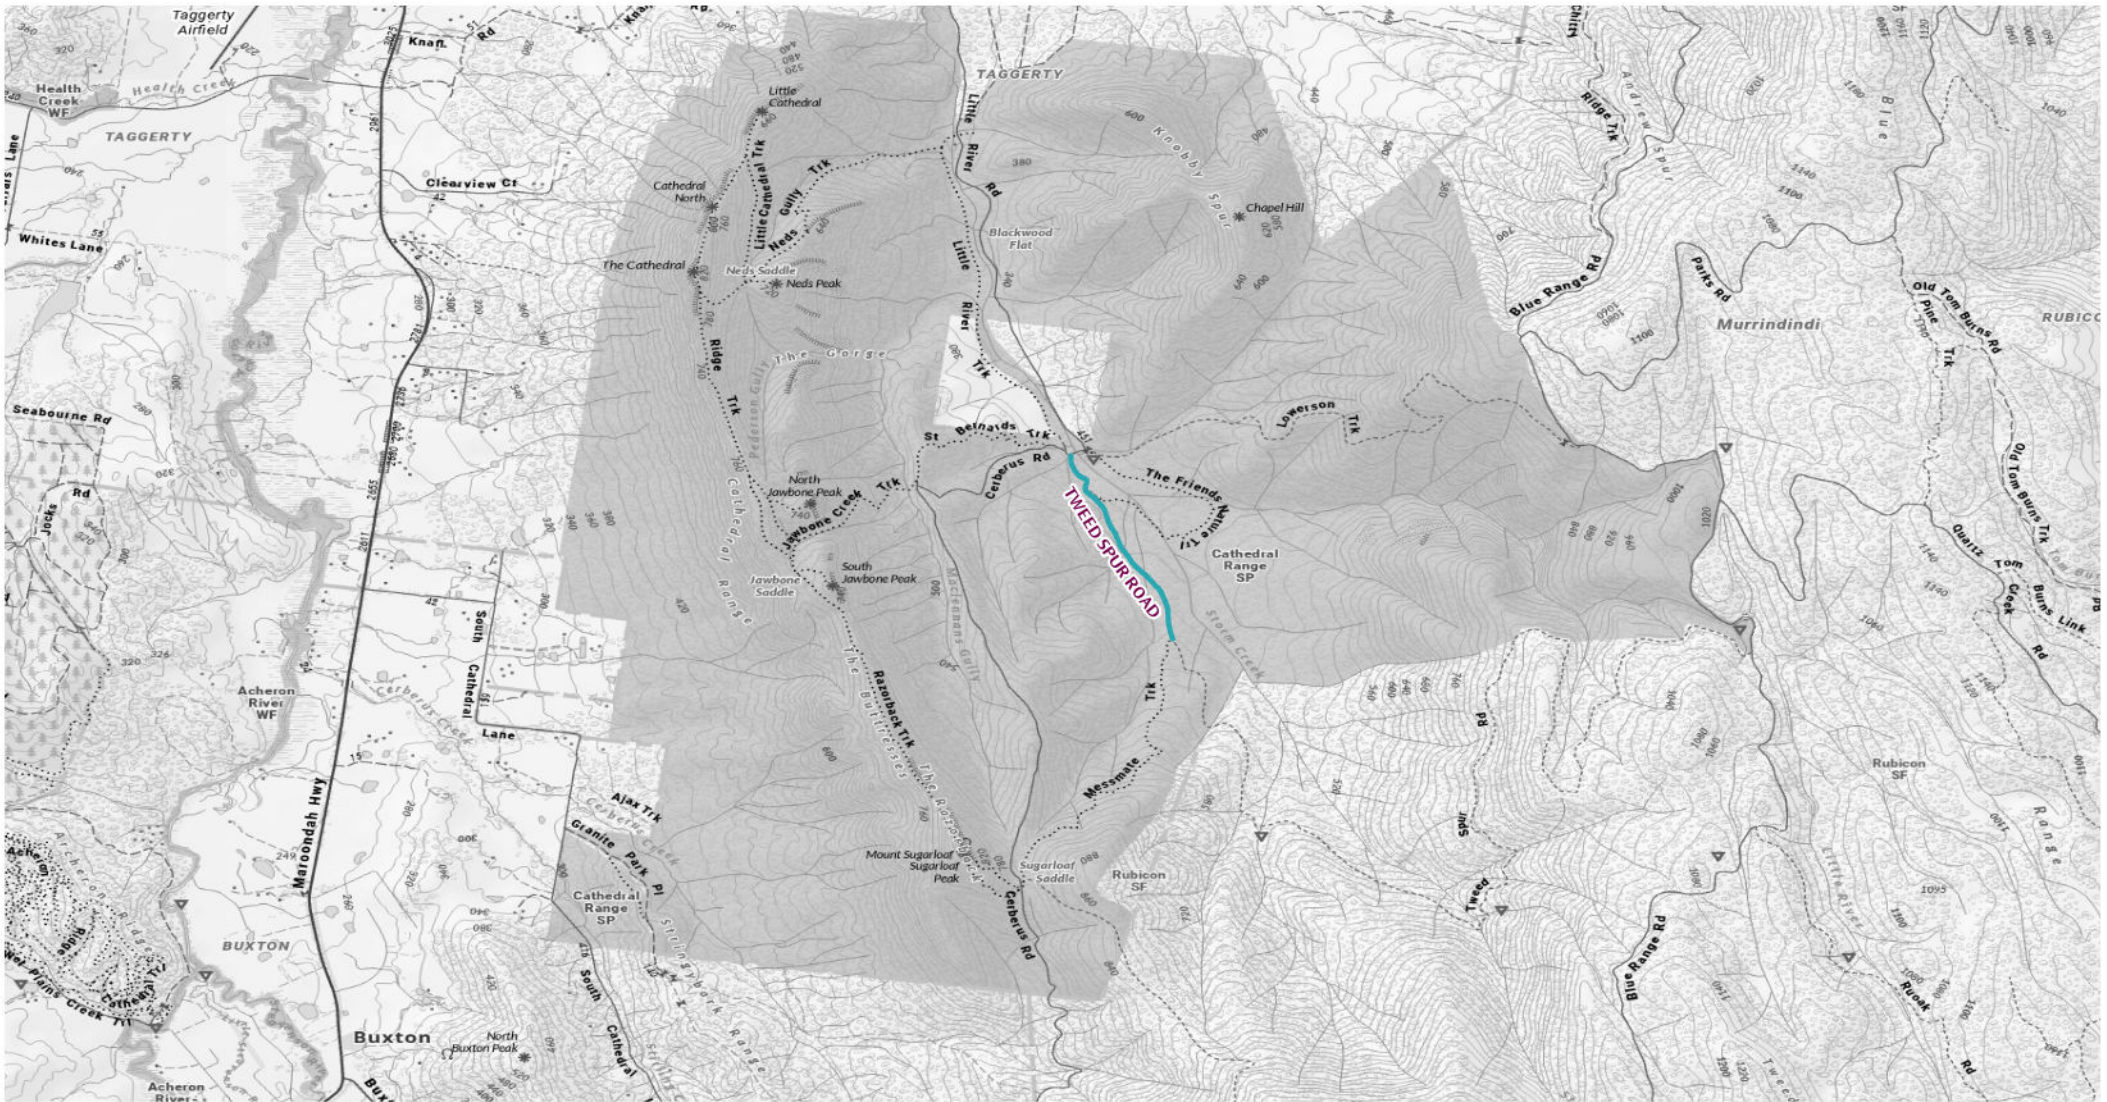

Map 29 - Cathedral Range SP

2026 Seasonal Road Closures

— Close 04/06/2026 - Open 29/10/2026