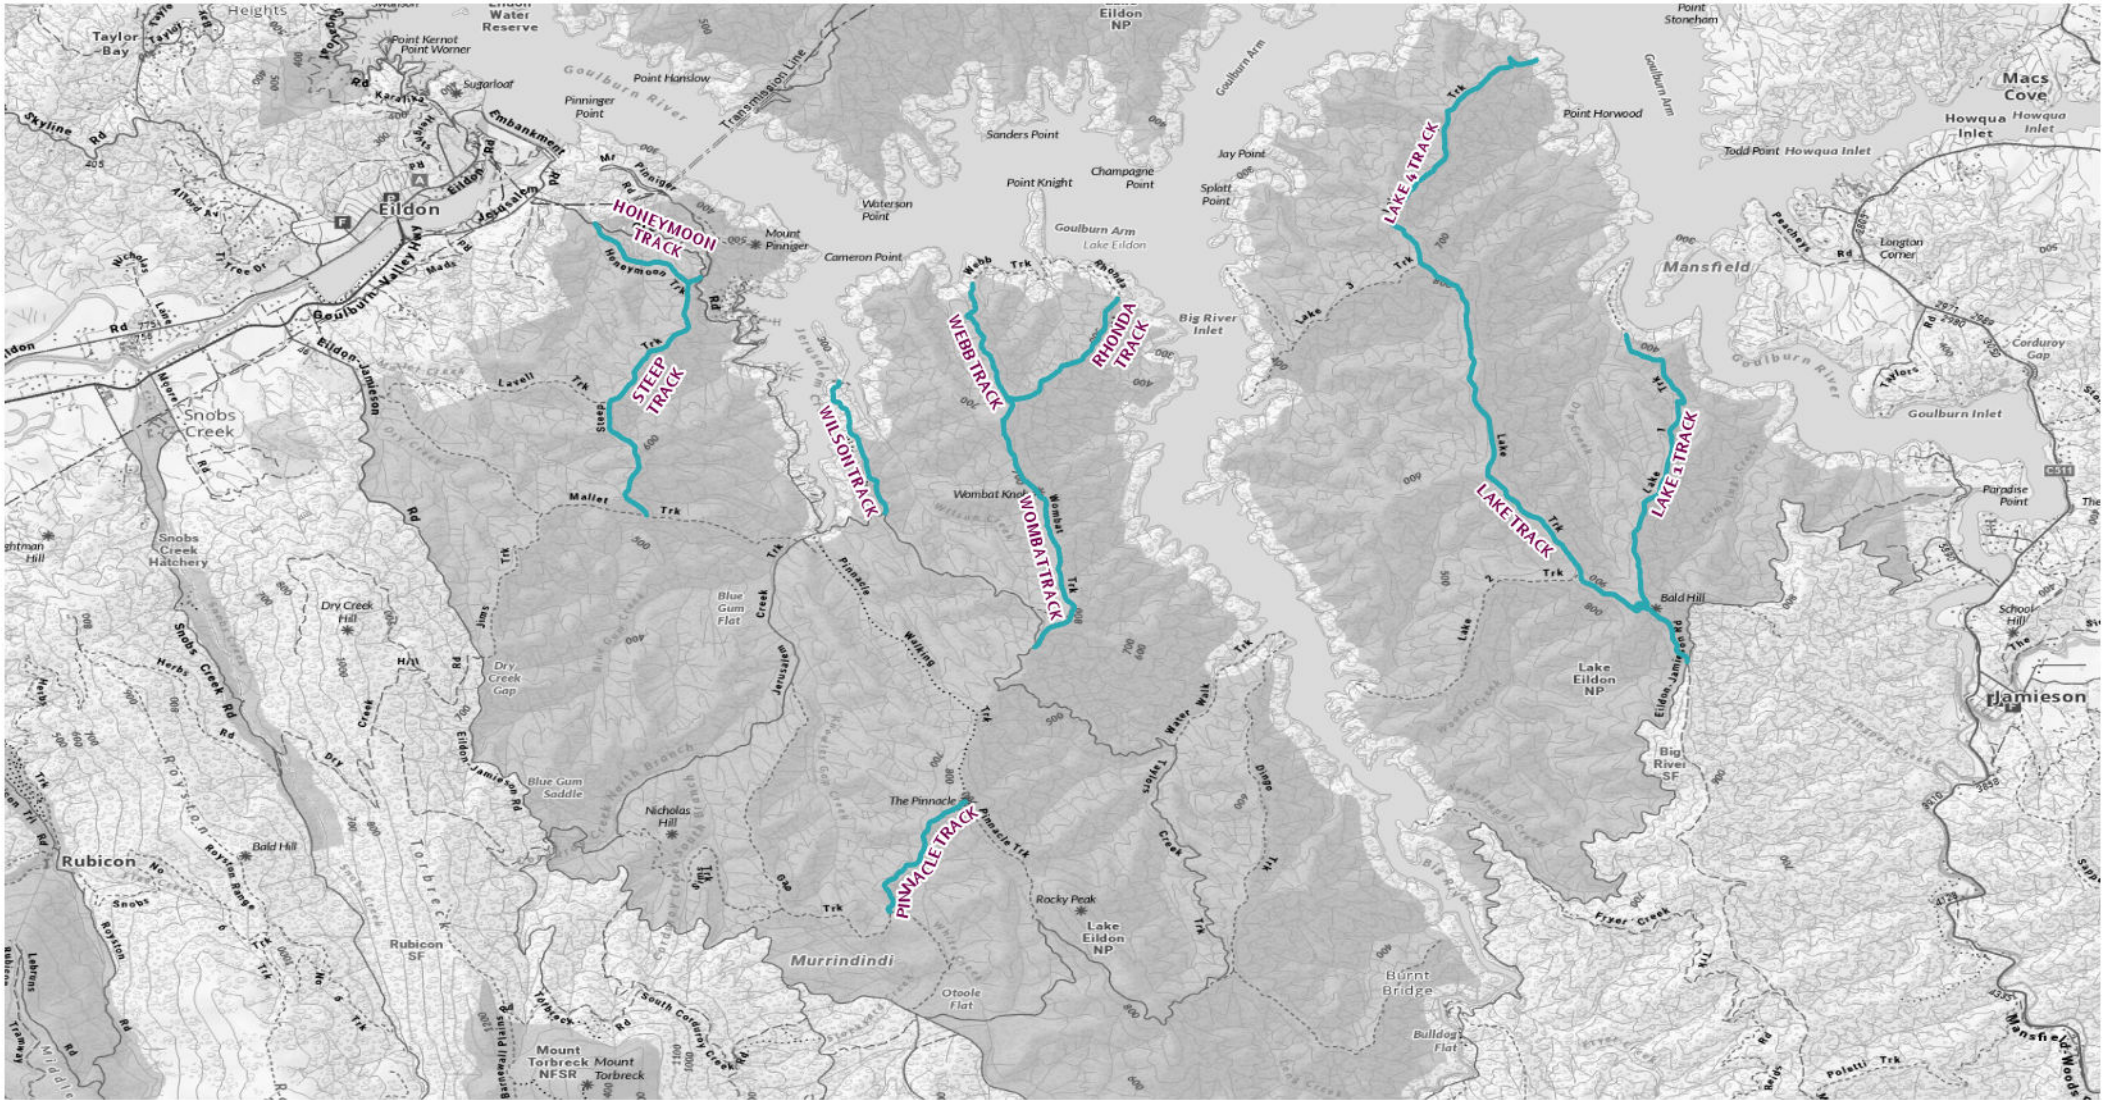

Map 26 - Mount Lawson SP

2026 Seasonal Road Closures

— Close 11/06/2026 - Open 30/10/2026

0 1.82 3.65 7.3 Km

Disclaimer: Parks Victoria does not guarantee that this data is without flaw of any kind and therefore disclaims all liability which may arise from you relying on this information.
 Data source acknowledgements: State Digital Mapbase. The State of Victoria and the Department of Environment, Energy and Climate Action.

Map 27 - Burrowa-Pine Mountain NP

2026 Seasonal Road Closures

— Close 11/06/2026 - Open 30/10/2026

0 2.45 4.9 9.8 Km

Disclaimer: Parks Victoria does not guarantee that this data is without flaw of any kind and therefore disclaims all liability which may arise from you relying on this information.
 Data source acknowledgements: State Digital Mapbase. The State of Victoria and the Department of Environment, Energy and Climate Action.