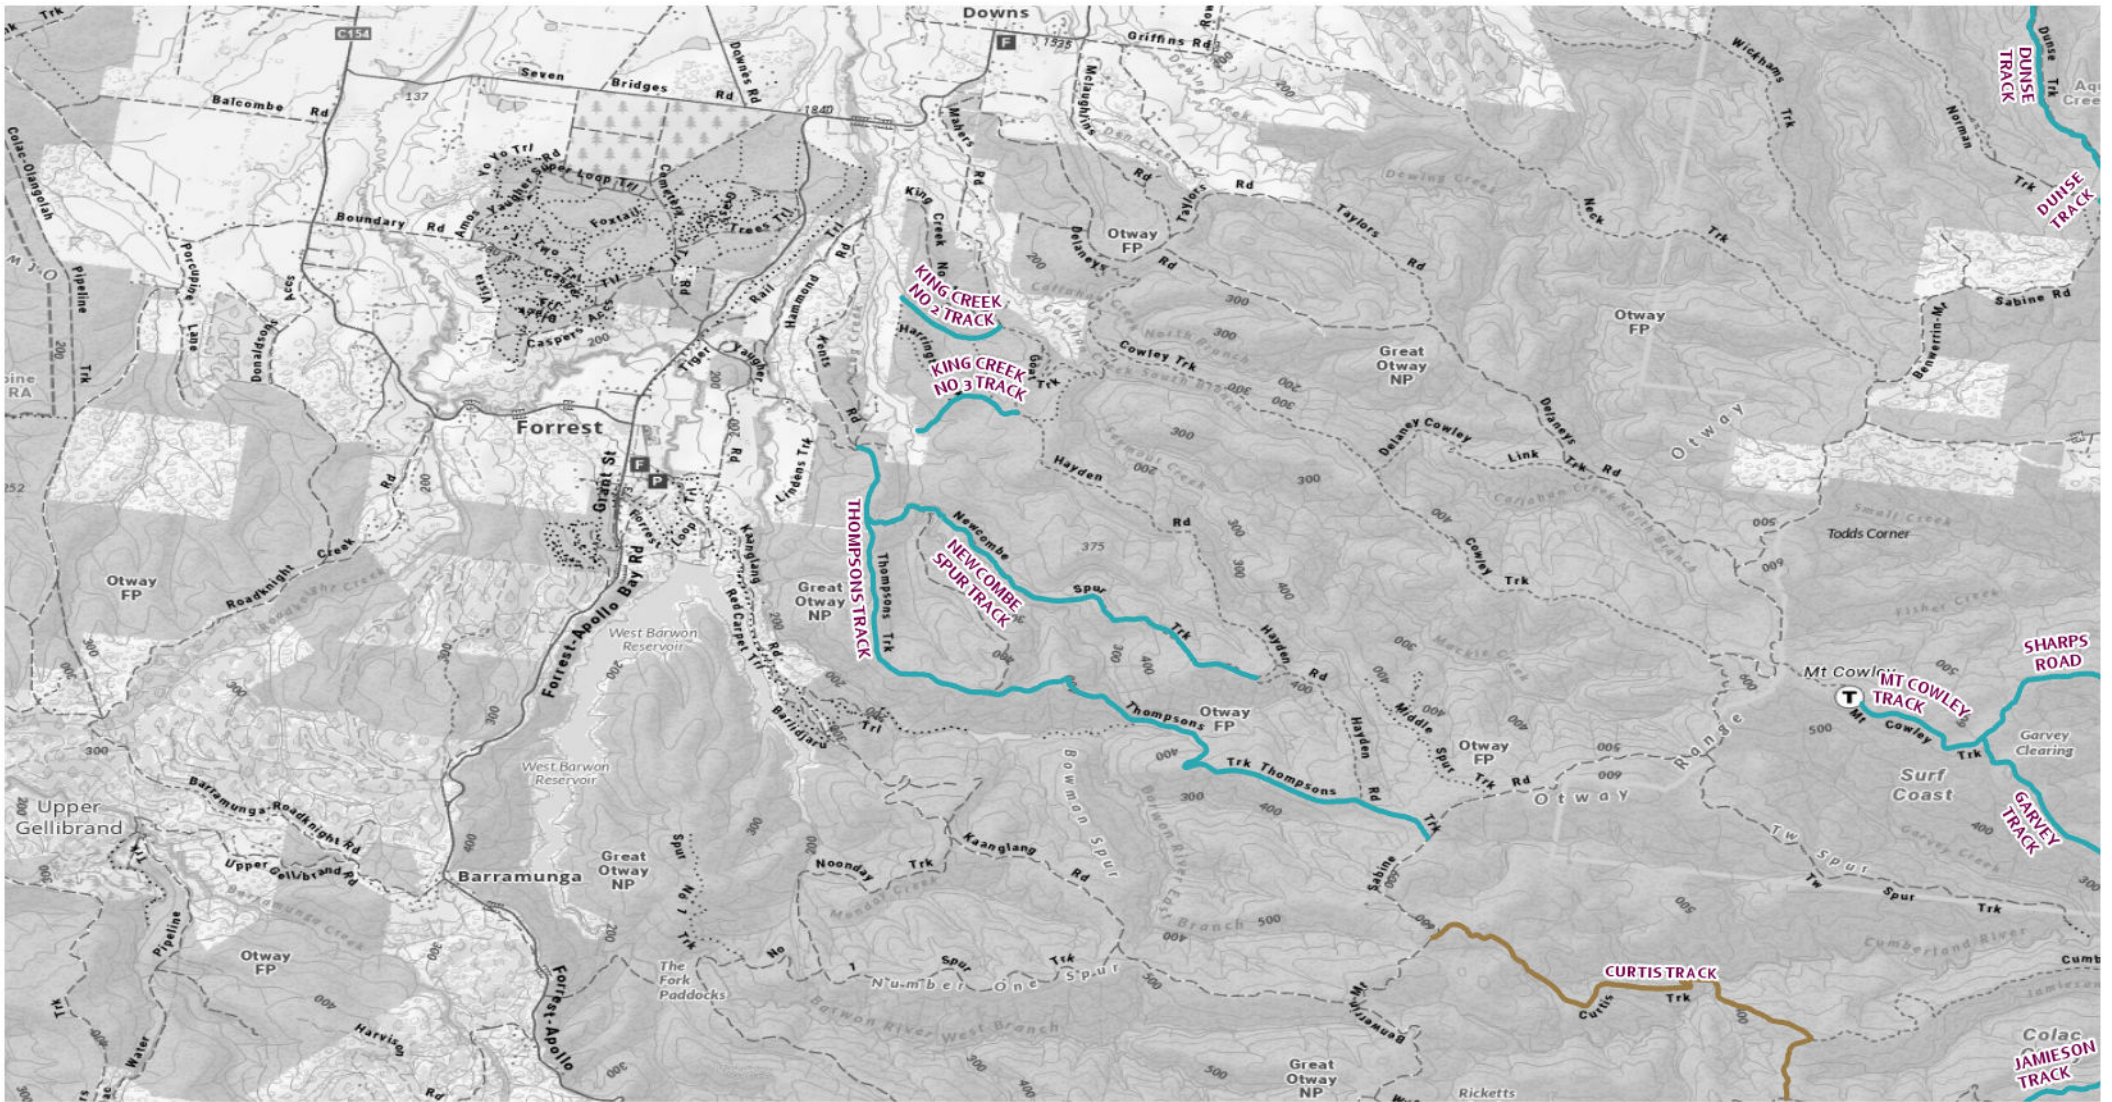

Map 58 - Great Otway NP (Apollo Bay surroundings)

2026 Seasonal Road Closures

— Close 04/06/2026 - Open 29/10/2026

0 1.23 2.45 4.9 Km

Map 59 - Great Otway NP (Kennett River)

2026 Seasonal Road Closures

0 2.05 4.1 8.2 Km

- Close 04/06/2026 - Open 29/10/2026
- Close 04/06/2026 - Open 29/11/2026

Map 60 - Great Otway NP (Wye River)

2026 Seasonal Road Closures

- Close 04/06/2026 - Open 29/10/2026
- Close 04/06/2026 - Open 29/11/2026

0 2.05 4.1 8.2 Km

Map 61 - Great Otway NP (Forest)

2026 Seasonal Road Closures

0 2.05 4.1 8.2 Km

— Close 04/06/2026 - Open 29/10/2026

— Close 04/06/2026 - Open 29/11/2026

Map 63 - Great Otway NP (Fairhaven)