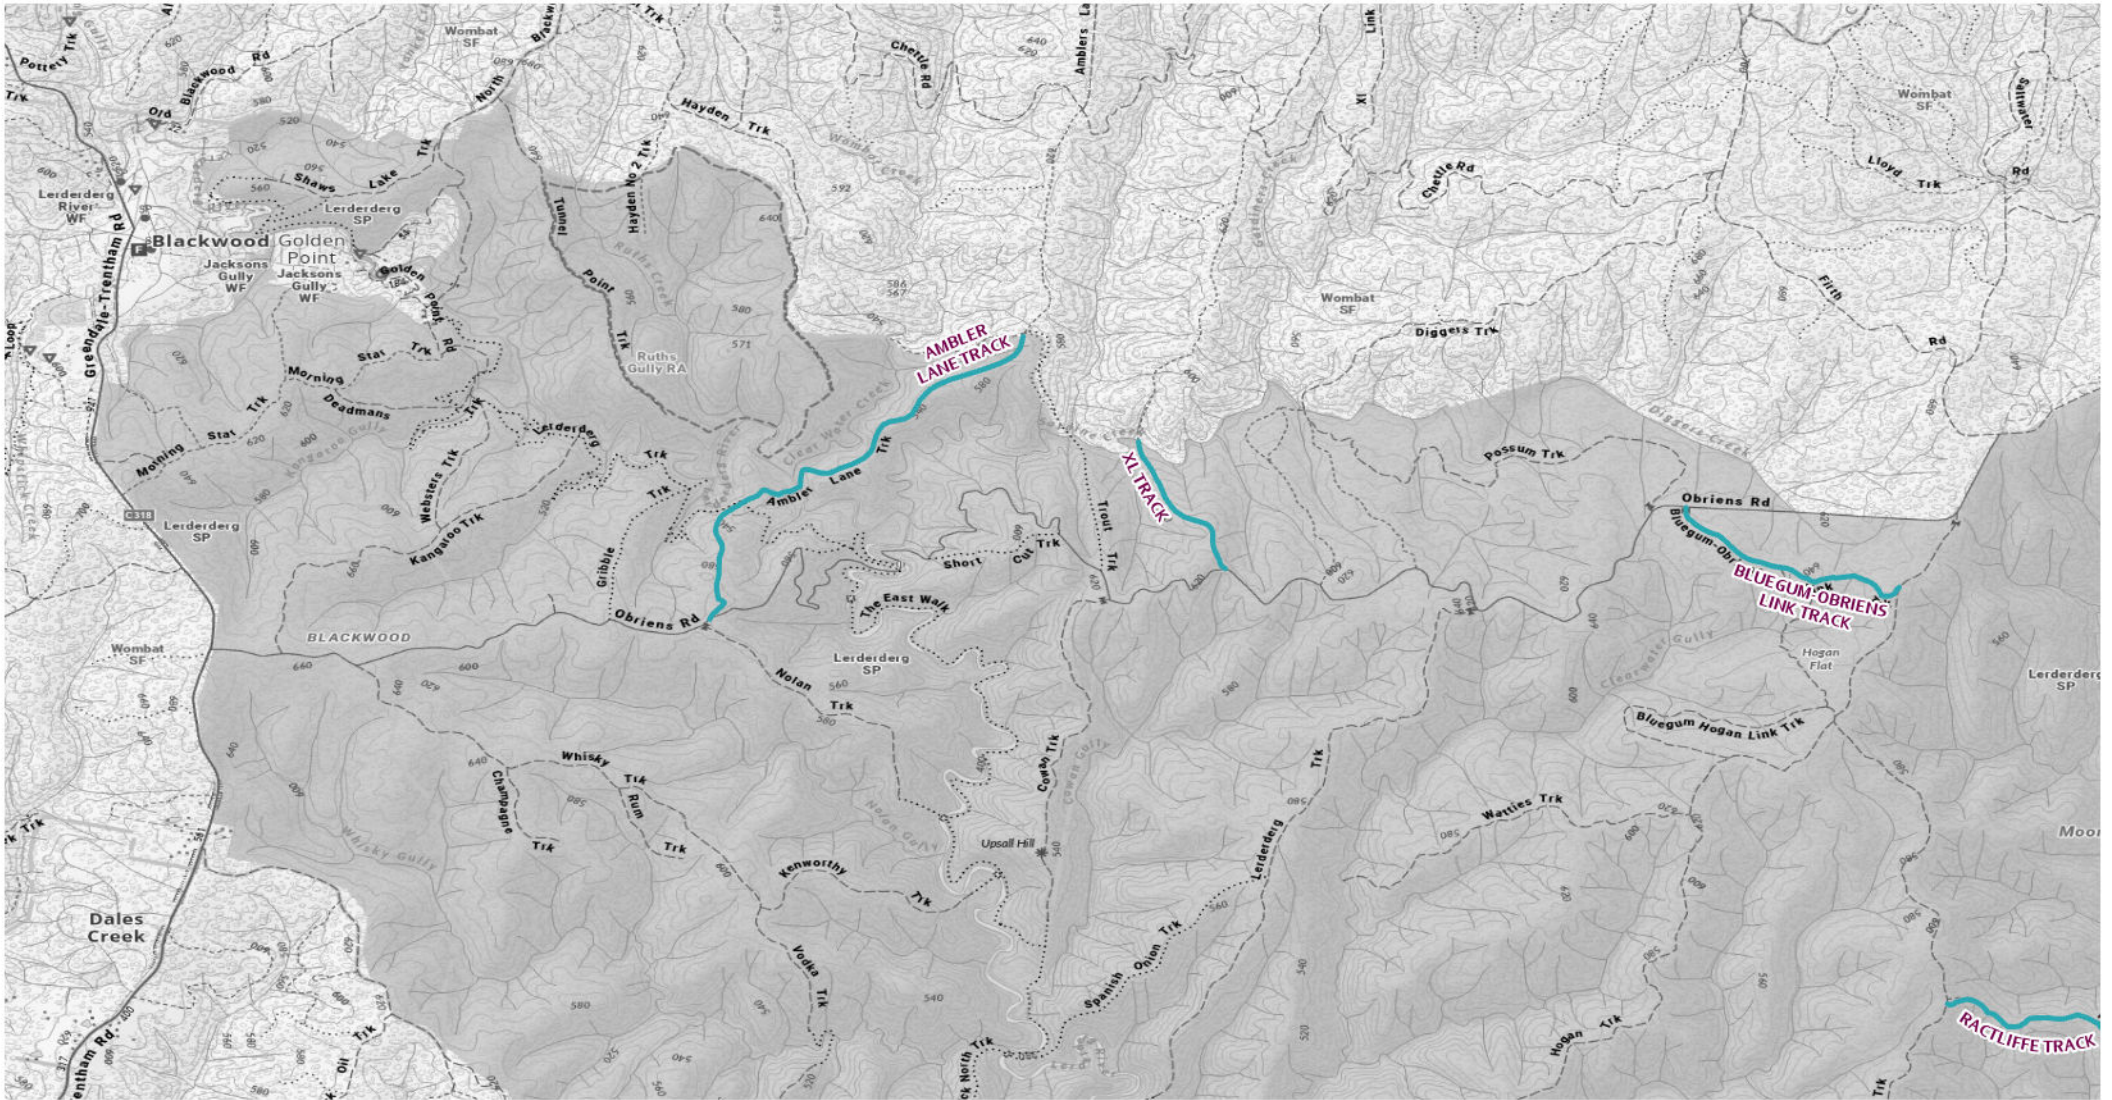

Map 34 - Lerderderg SP (Southeast)

2026 Seasonal Road Closures

— Close 04/06/2026 - Open 29/10/2026

0 1.63 3.25 6.5 Km

Map 35 - Lerderderg SP (Northwest)

2026 Seasonal Road Closures

— Close 04/06/2026 - Open 29/10/2026

0 1.23 2.45 4.9 Km

Map 36 - Hepburn RP

2026 Seasonal Road Closures

Close 04/06/2026 - Open 29/10/2026

Disclaimer: Parks Victoria does not guarantee that this data is without flaw of any kind and therefore disclaims all liability which may arise from you relying on this information.
 Data source acknowledgements: State Digital Mapbase. The State of Victoria and the Department of Environment, Energy and Climate Action.