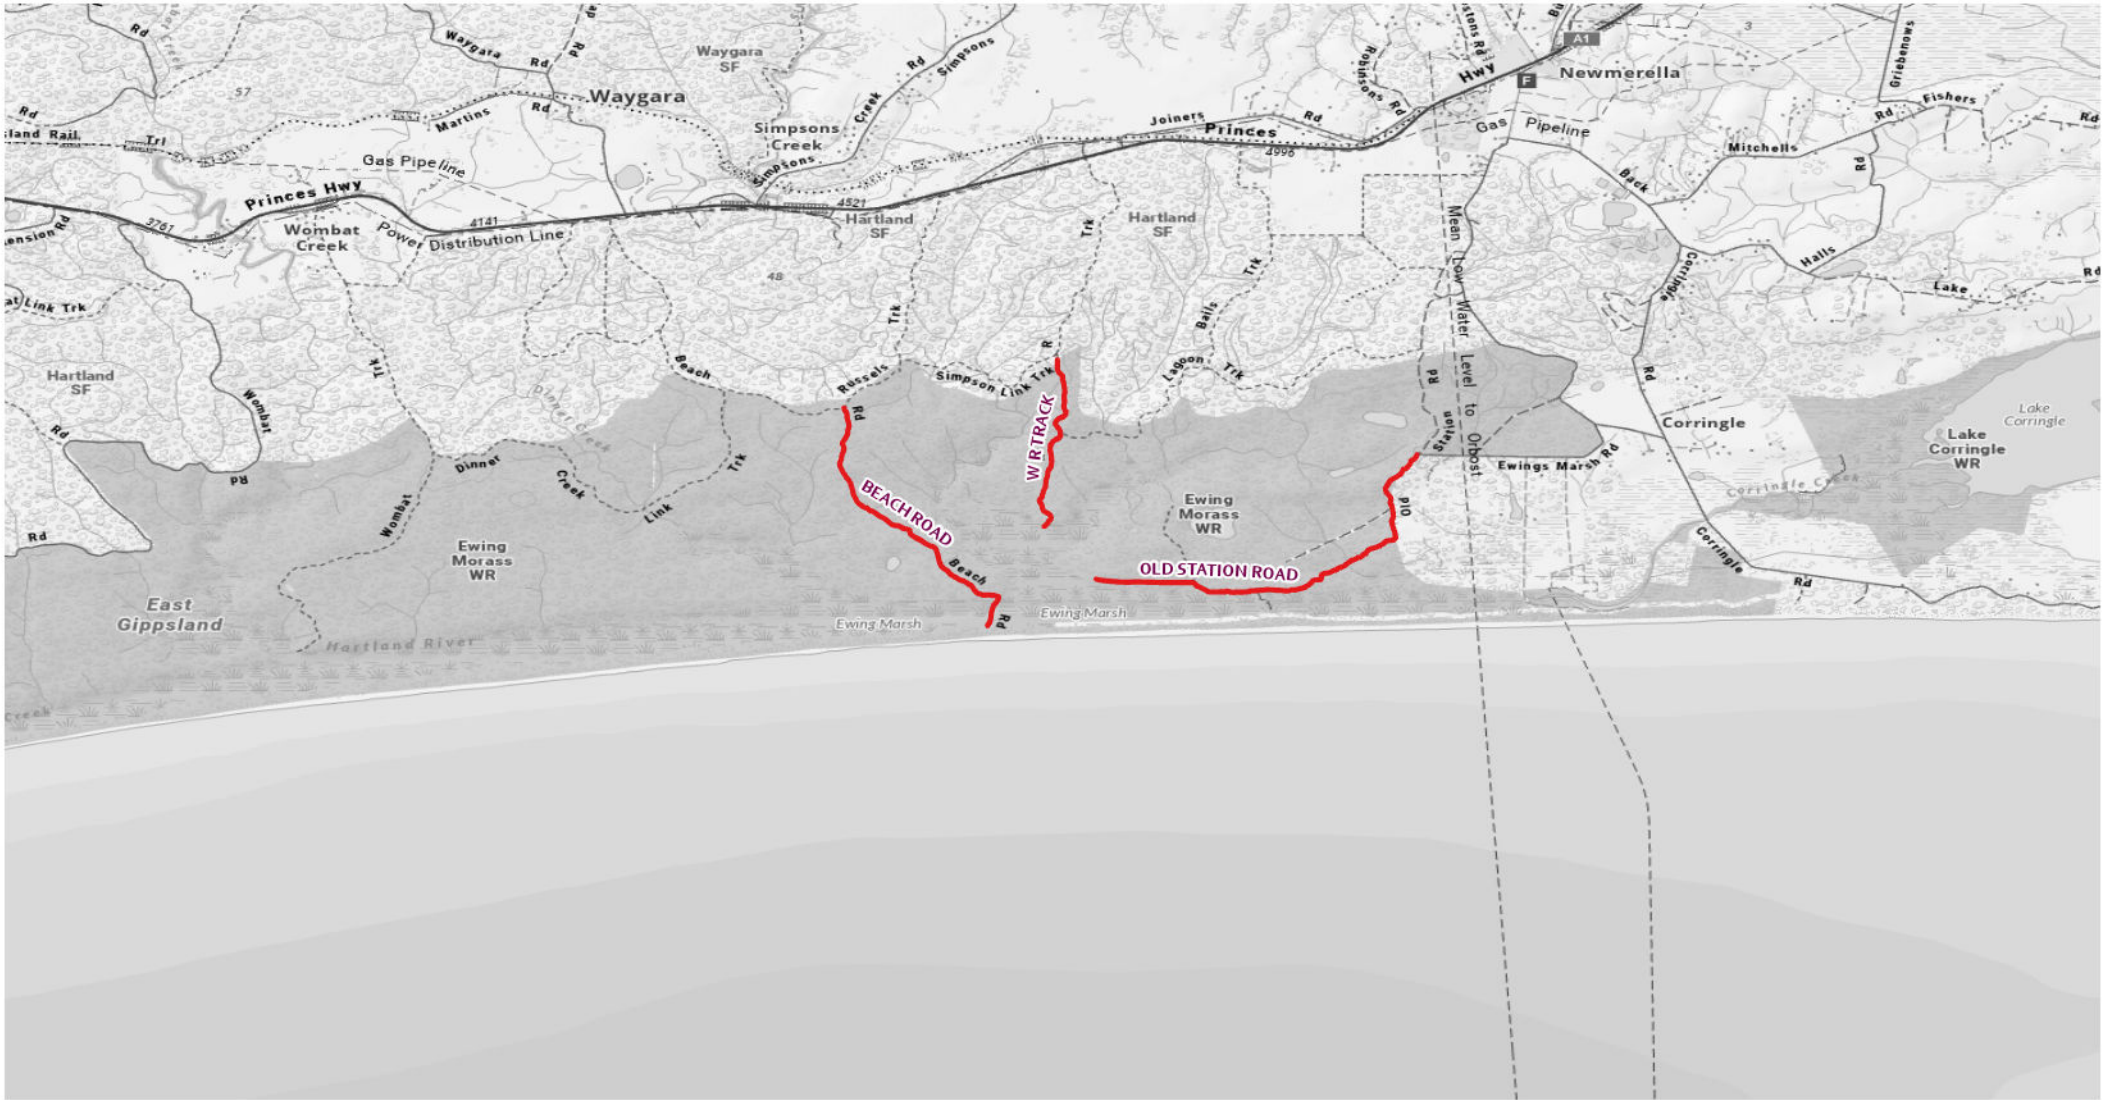

Map 2 - Croajingolong NP (West)

2026 Seasonal Road Closures

0 5 10 20 Km

- Close 04/06/2026 - Open 29/10/2026
- Close 11/06/2026 - Open 29/10/2026

Bass Strait

Map 3 - Ewing Morass WR

2026 Seasonal Road Closures