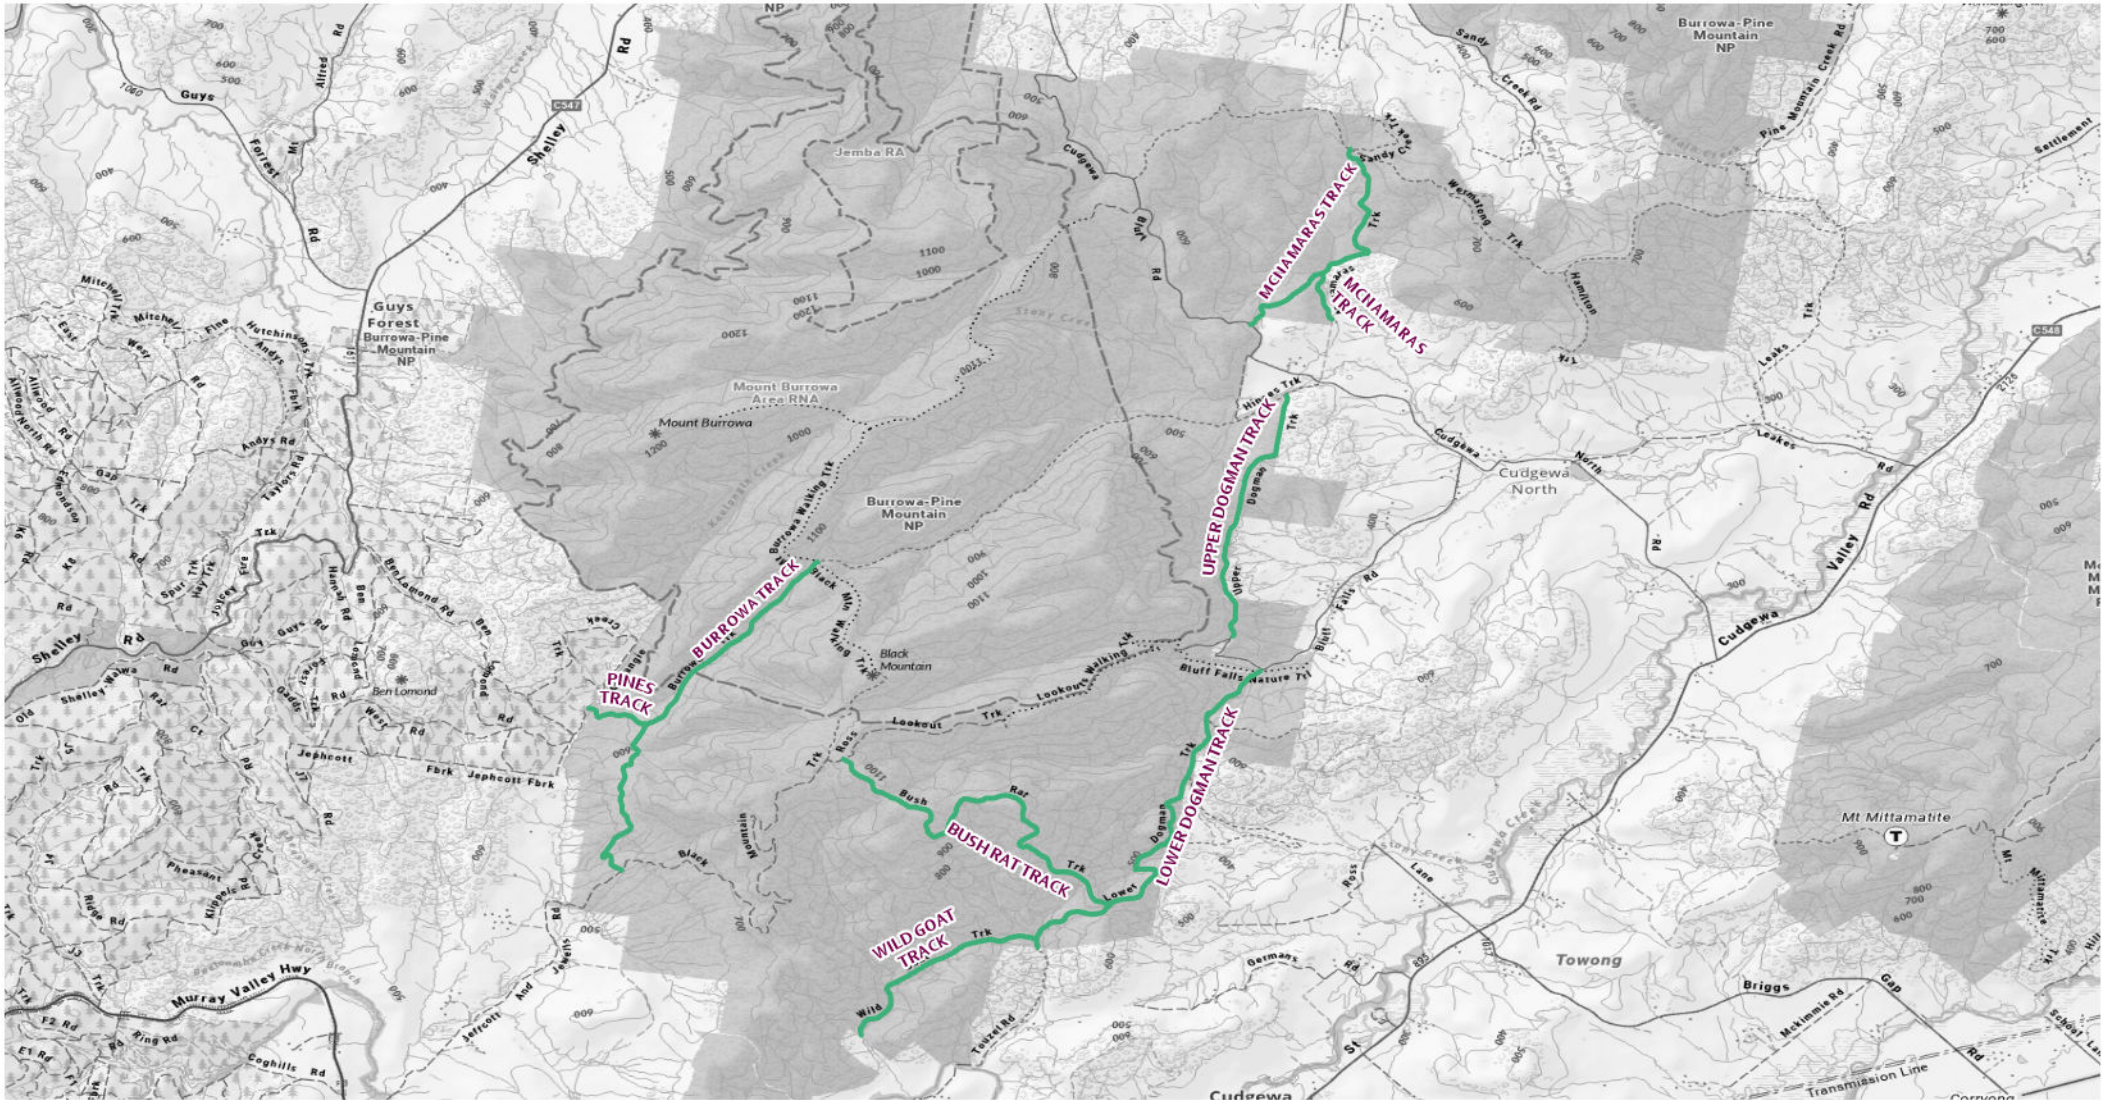

Map 26 - Mount Lawson SP

2026 Seasonal Road Closures

— Close 11/06/2026 - Open 30/10/2026

0 1.82 3.65 7.3 Km

Disclaimer: Parks Victoria does not guarantee that this data is without flaw of any kind and therefore disclaims all liability which may arise from you relying on this information.
 Data source acknowledgements: State Digital Mapbase. The State of Victoria and the Department of Environment, Energy and Climate Action.