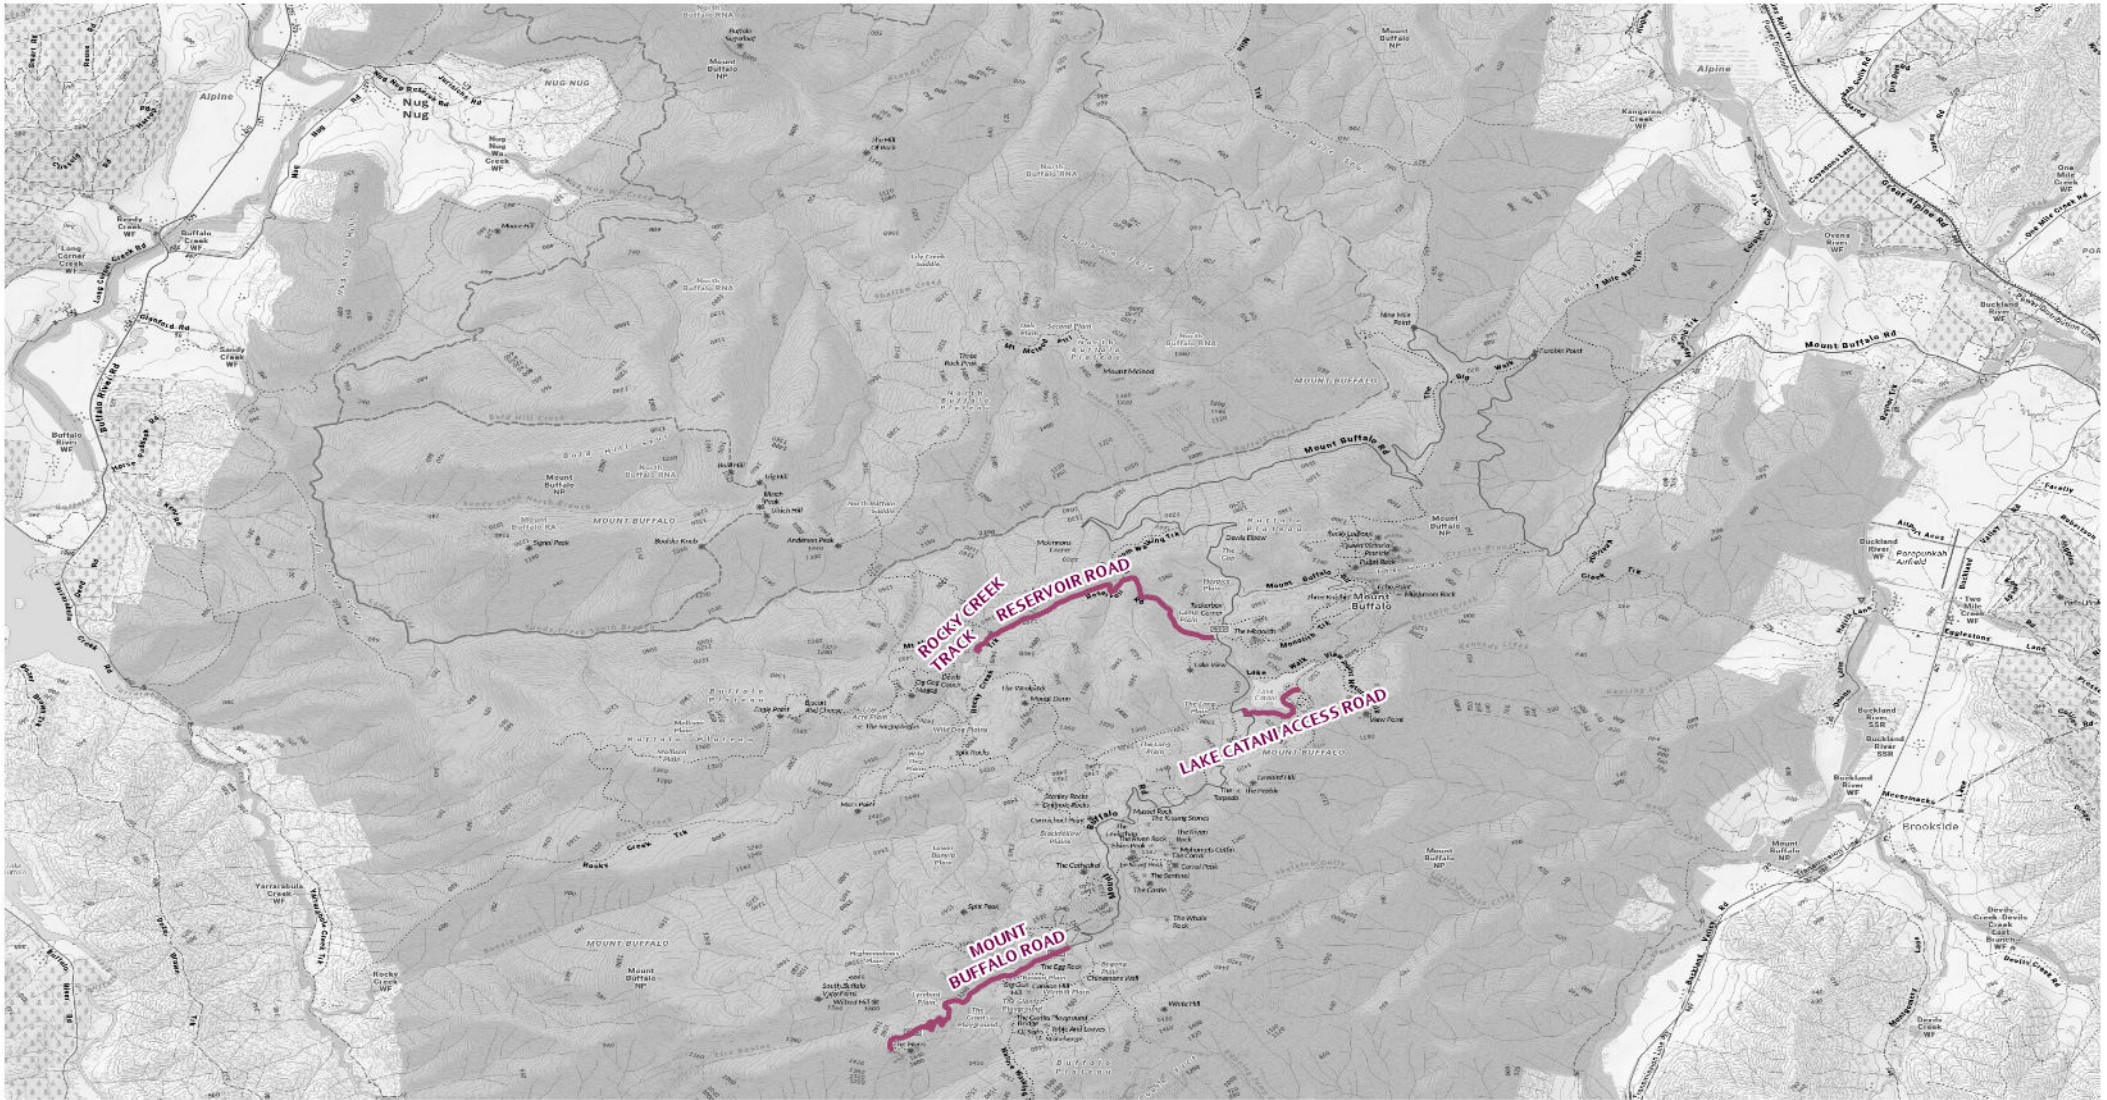

Map 20 - Mount Buffalo NP

2026 Seasonal Road Closures

Close 11/06/2026 - Open 14/09/2026