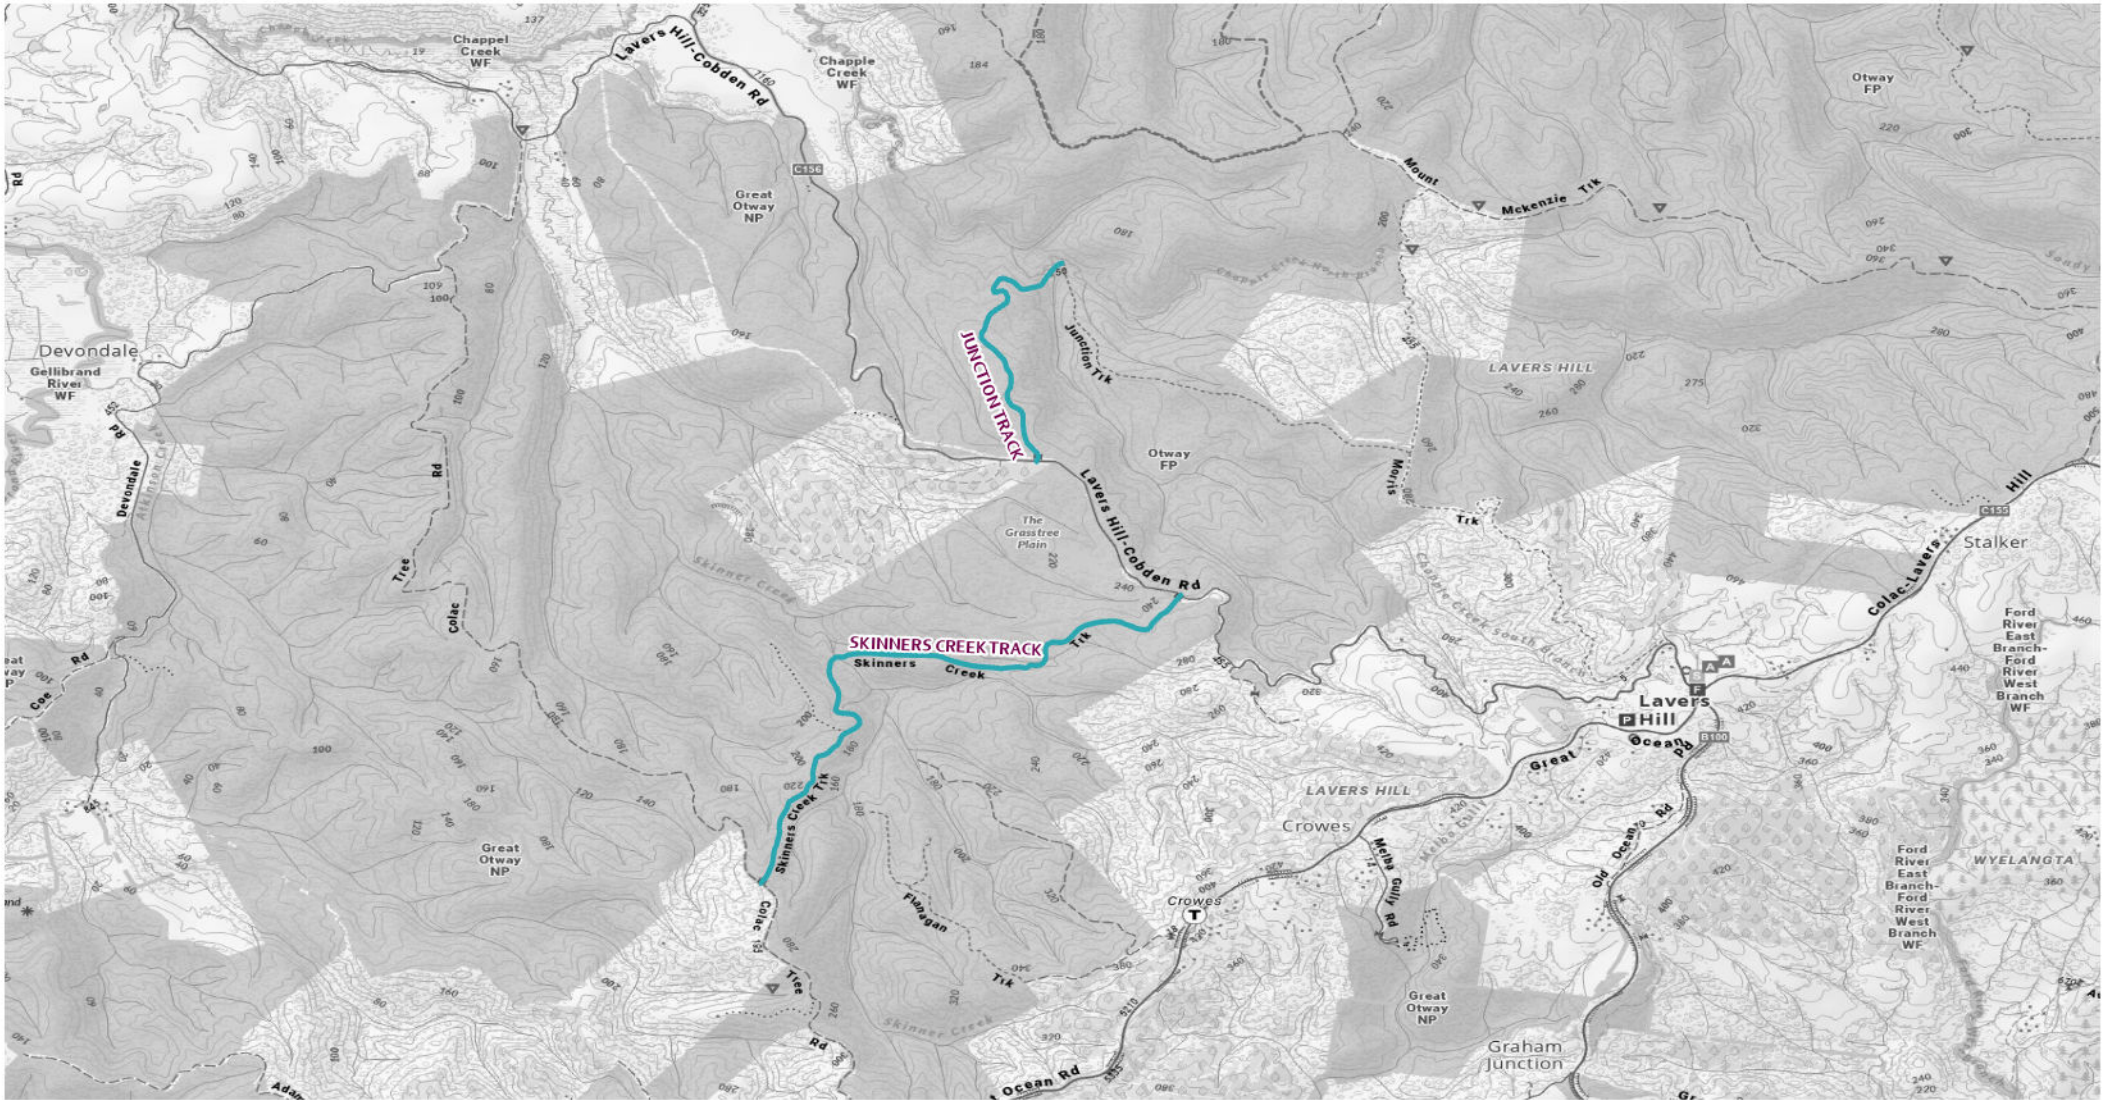

Map 55 - Great Otway NP (Northwest)

2026 Seasonal Road Closures

— Close 04/06/2026 - Open 29/10/2026

0 1.63 3.25 6.5 Km

Map 56 - Great Otway NP (Southwest)

2026 Seasonal Road Closures

— Close 04/06/2026 - Open 29/10/2026