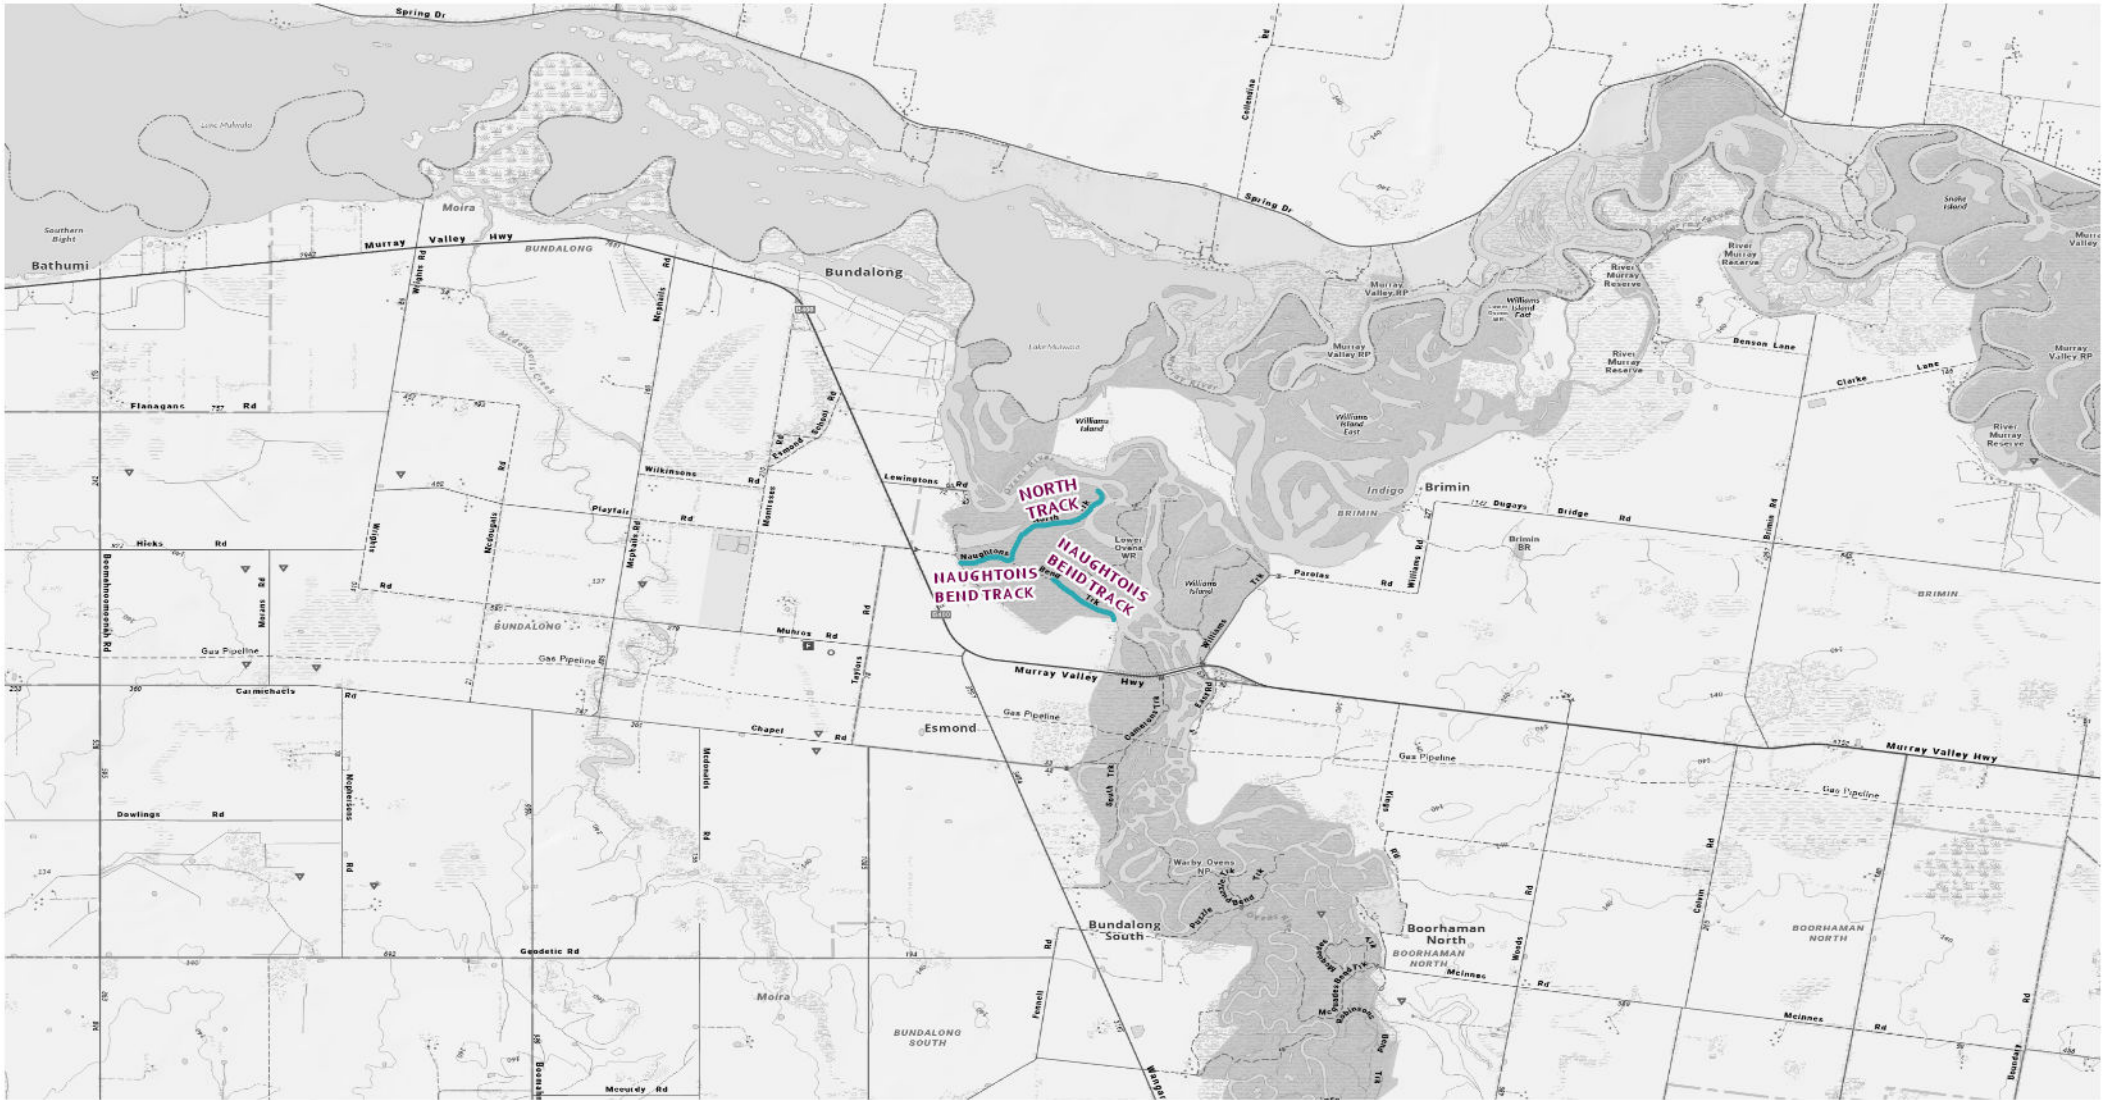

Map 22 - Warby-Ovens NP

2026 Seasonal Road Closures

— Close 04/06/2026 - Open 29/10/2026

0 1.82 3.65 7.3 Km

Disclaimer: Parks Victoria does not guarantee that this data is without flaw of any kind and therefore disclaims all liability which may arise from you relying on this information. Data source acknowledgements: State Digital Mapbase. The State of Victoria and the Department of Environment, Energy and Climate Action.

Map 23 - Lower Ovens WR

2026 Seasonal Road Closures

Close 04/06/2026 - Open 29/10/2026

Disclaimer: Parks Victoria does not guarantee that this data is without flaw of any kind and therefore disclaims all liability which may arise from you relying on this information.
 Data source acknowledgements: State Digital Mapbase. The State of Victoria and the Department of Environment, Energy and Climate Action.