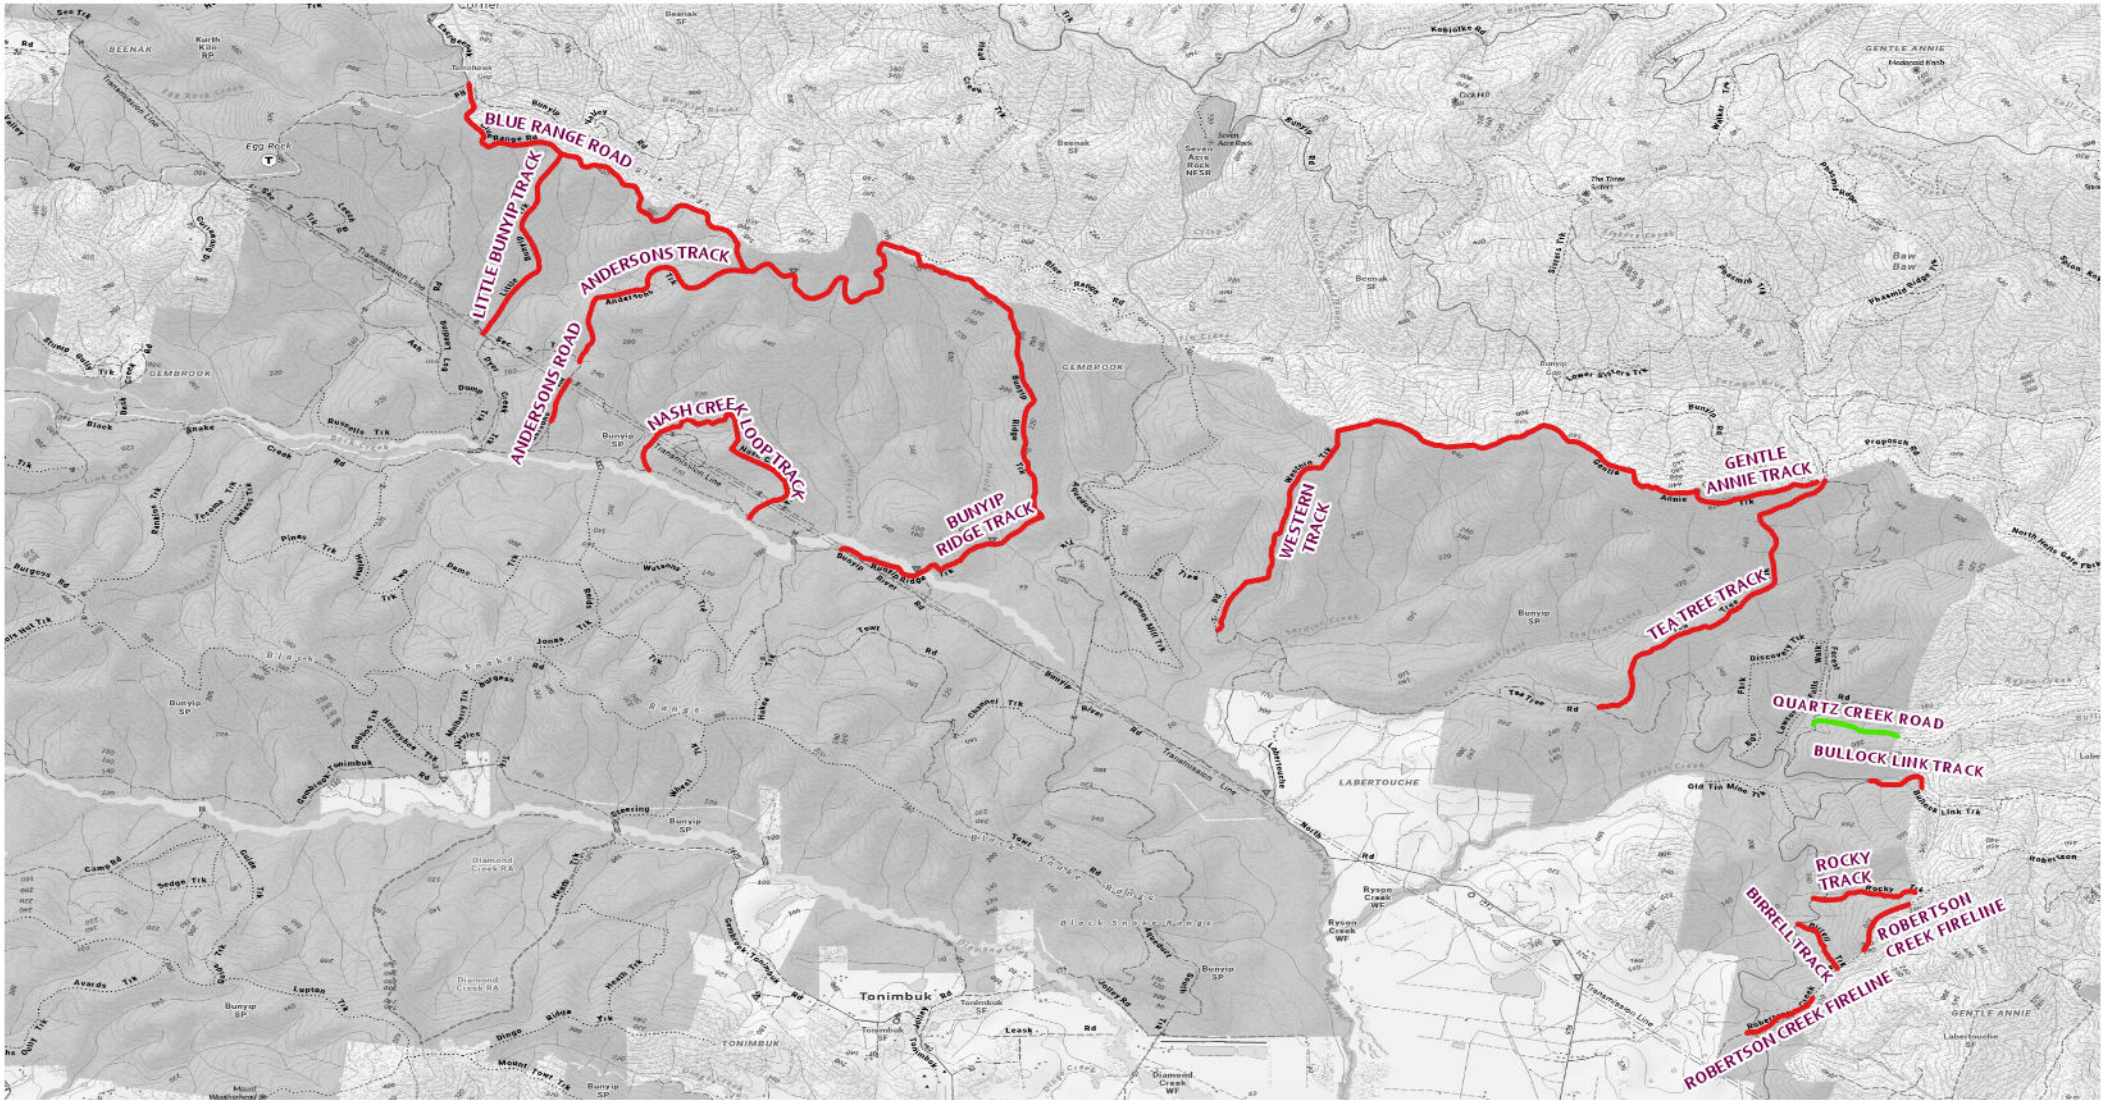

Map 29 - Cathedral Range SP

2026 Seasonal Road Closures

— Close 04/06/2026 - Open 29/10/2026

0 1.23 2.45 4.9 Km

Map 30 - Baw Baw NP

2026 Seasonal Road Closures

Close 11/06/2026 - Open 29/10/2026

Disclaimer: Parks Victoria does not guarantee that this data is without flaw of any kind and therefore disclaims all liability which may arise from you relying on this information.
 Data source acknowledgements: State Digital Mapbase. The State of Victoria and the Department of Environment, Energy and Climate Action.