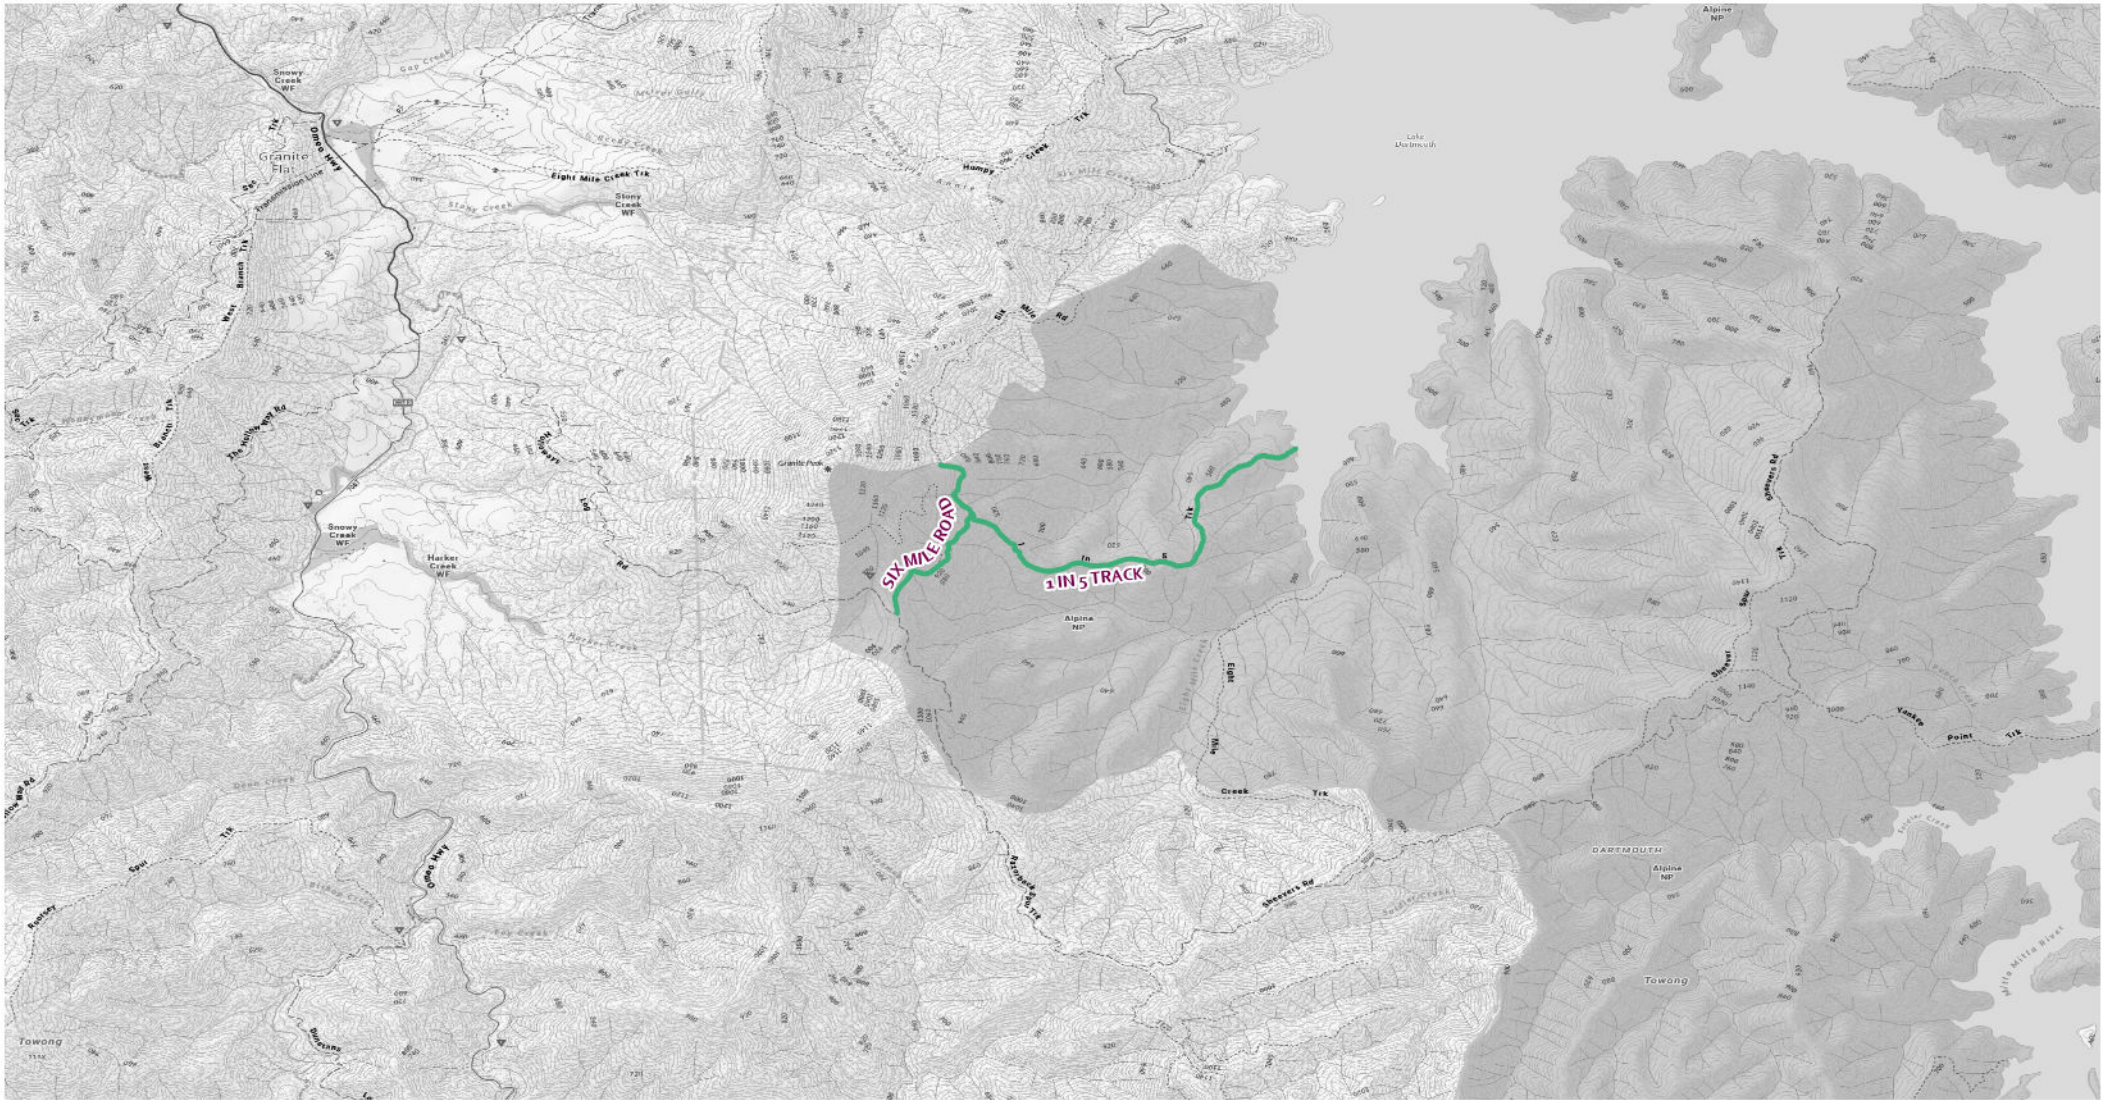

Map 12 - Alpine NP (North)

2026 Seasonal Road Closures

— Close 11/06/2026 - Open 30/10/2026