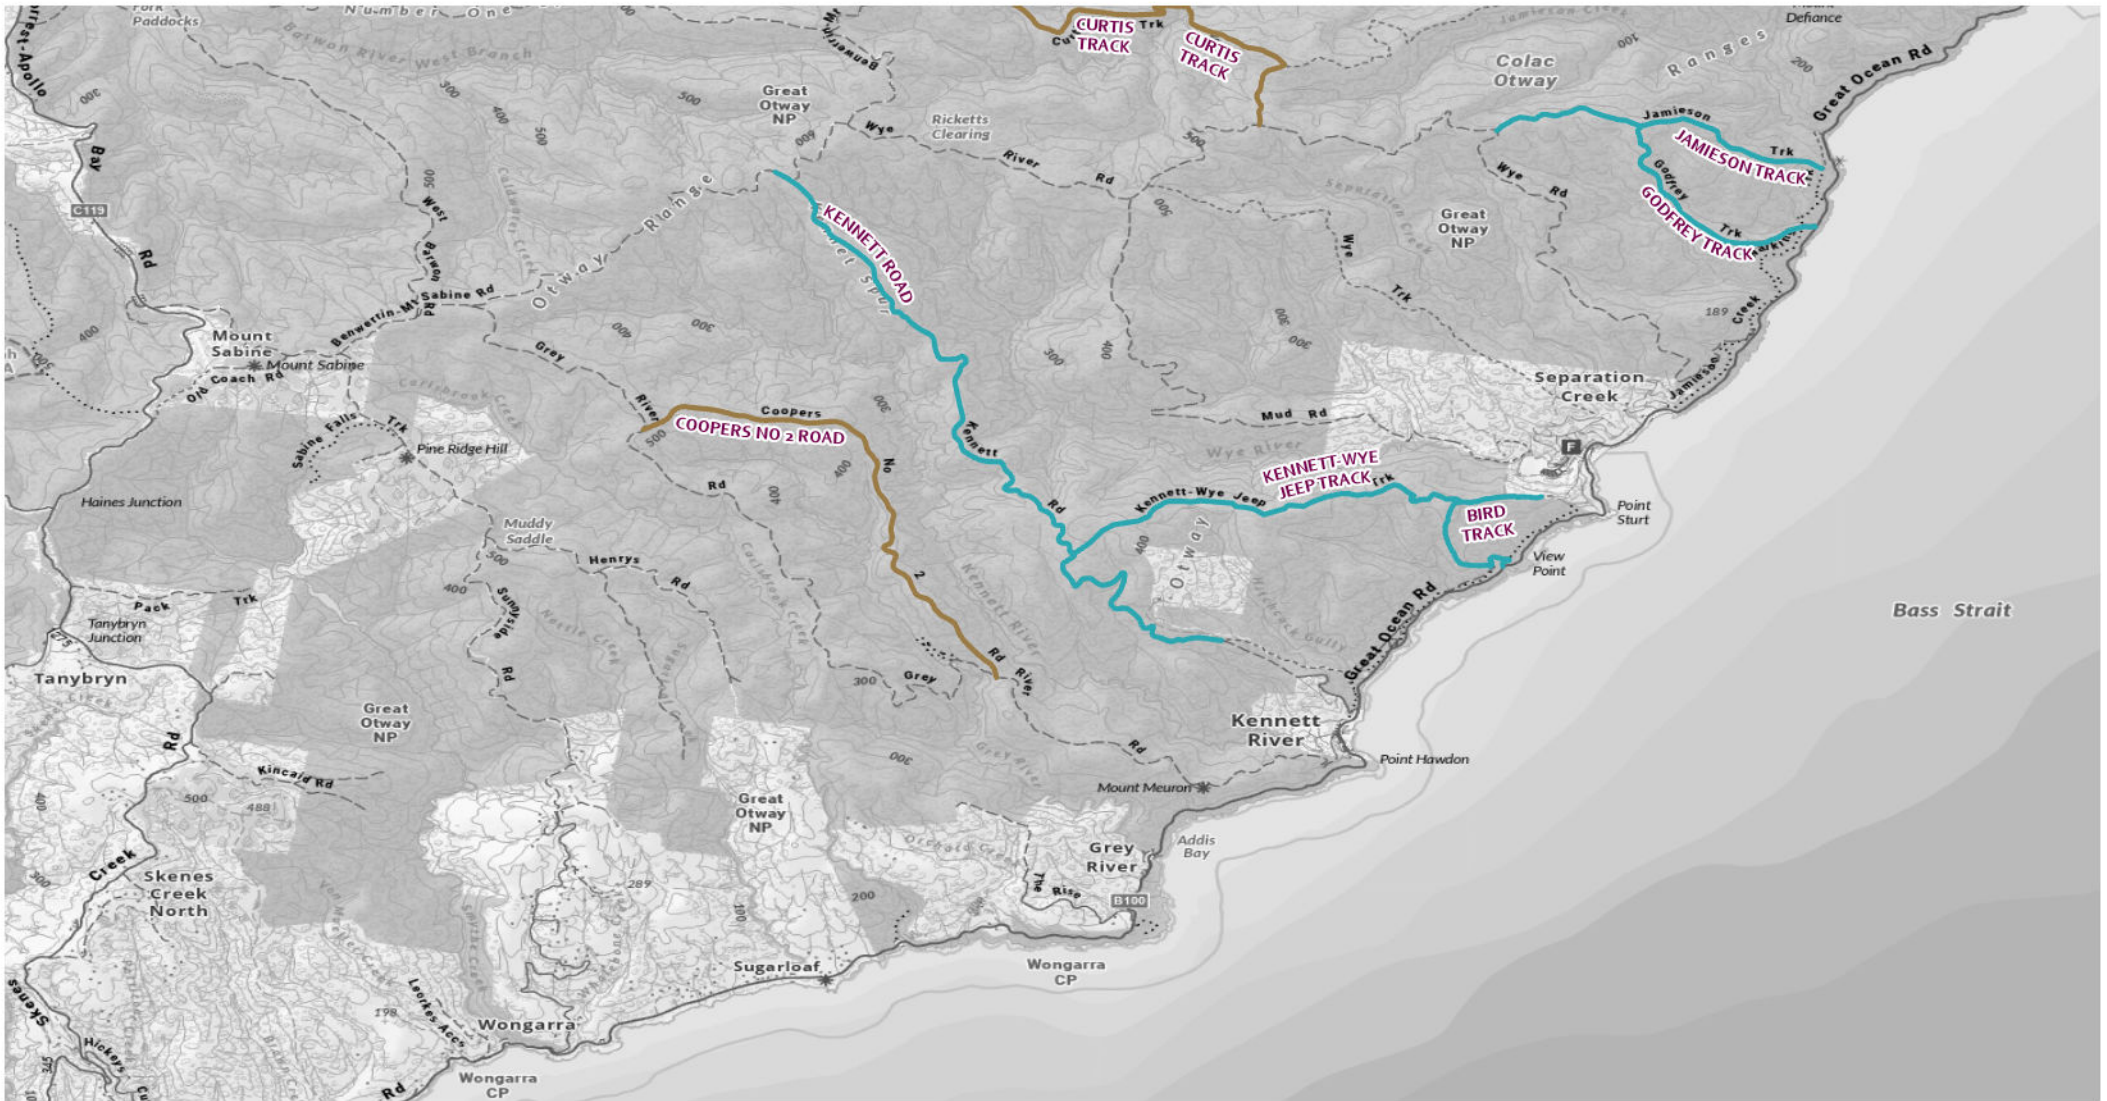

Map 58 - Great Otway NP (Apollo Bay surroundings)

2026 Seasonal Road Closures

— Close 04/06/2026 - Open 29/10/2026

0 1.23 2.45 4.9 Km

Map 59 - Great Otway NP (Kennett River)

2026 Seasonal Road Closures

0 2.05 4.1 8.2 Km

0 2.05 4.1 8.2 Km

Map 61 - Great Otway NP (Forest)

2026 Seasonal Road Closures

0 2.05 4.1 8.2 Km

— Close 04/06/2026 - Open 29/10/2026

— Close 04/06/2026 - Open 29/11/2026

Map 63 - Great Otway NP (Fairhaven)