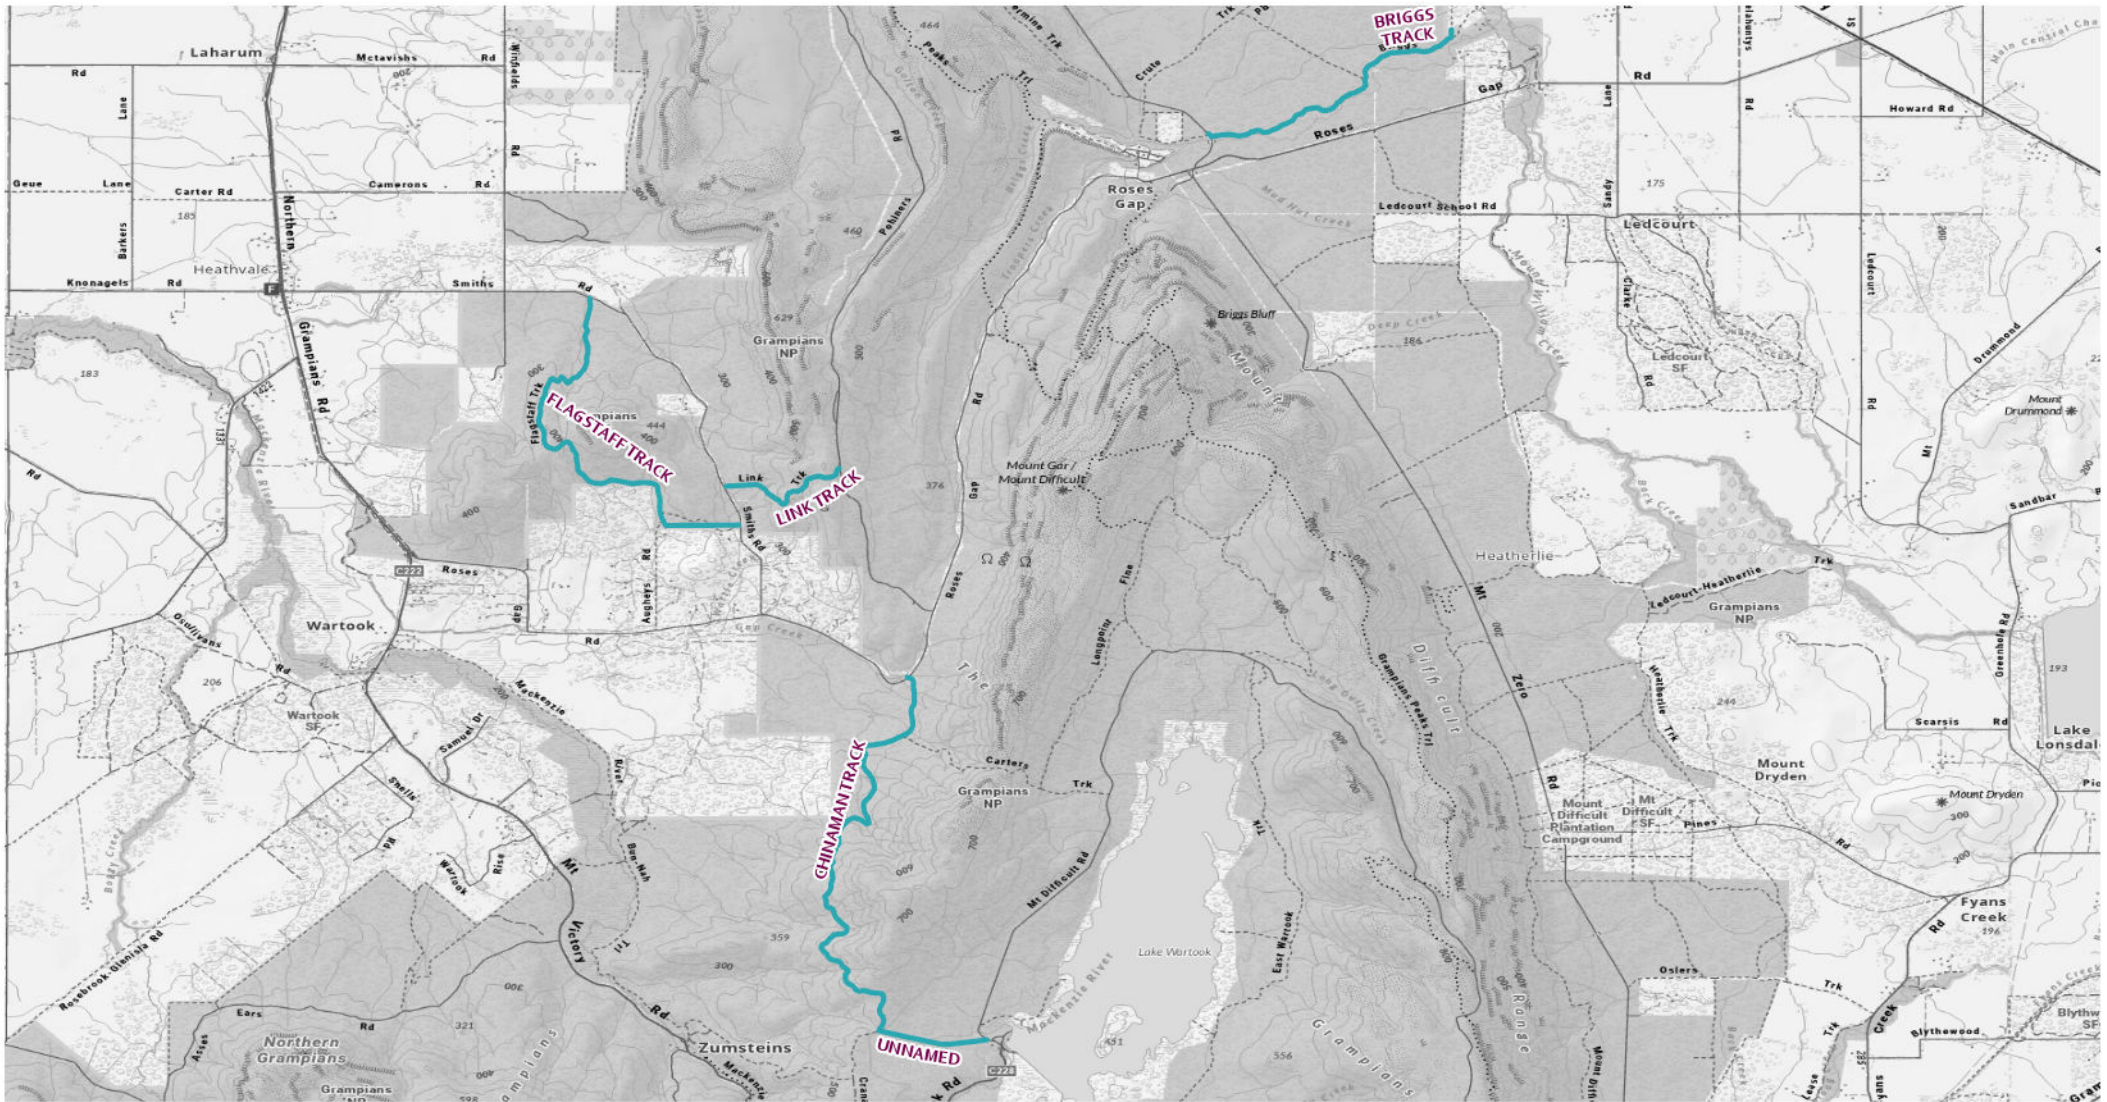

Map 44 - Mount Arapiles-Toonan SP

2026 Seasonal Road Closures

— Close 04/06/2026 - Open 29/10/2026

Disclaimer: Parks Victoria does not guarantee that this data is without flaw of any kind and therefore disclaims all liability which may arise from you relying on this information.
 Data source acknowledgements: State Digital Mapbase. The State of Victoria and the Department of Environment, Energy and Climate Action.