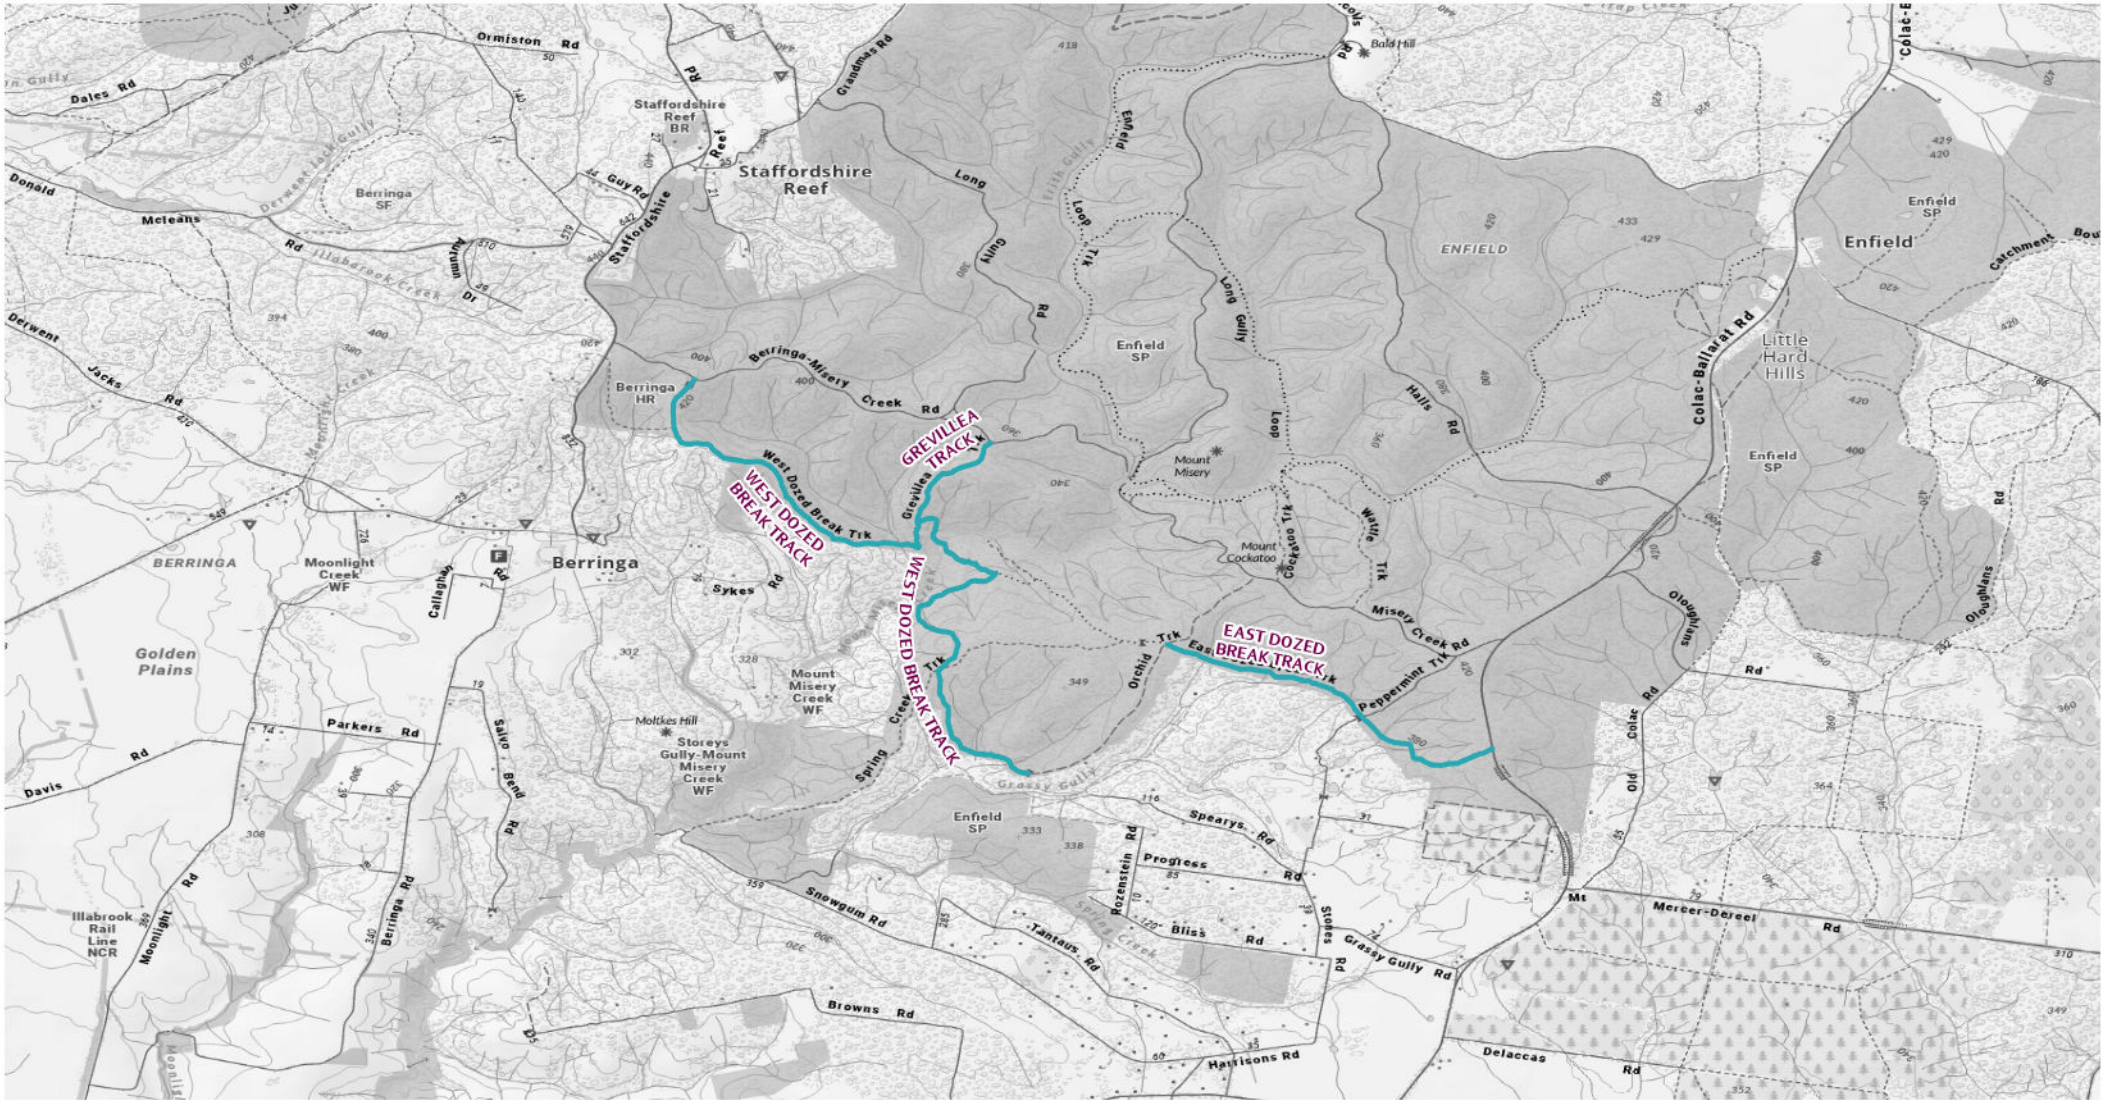

Map 38 - Enfield SP

2026 Seasonal Road Closures

Close 04/06/2026 - Open 29/10/2026

Disclaimer: Parks Victoria does not guarantee that this data is without flaw of any kind and therefore disclaims all liability which may arise from you relying on this information.
 Data source acknowledgements: State Digital Mapbase. The State of Victoria and the Department of Environment, Energy and Climate Action.