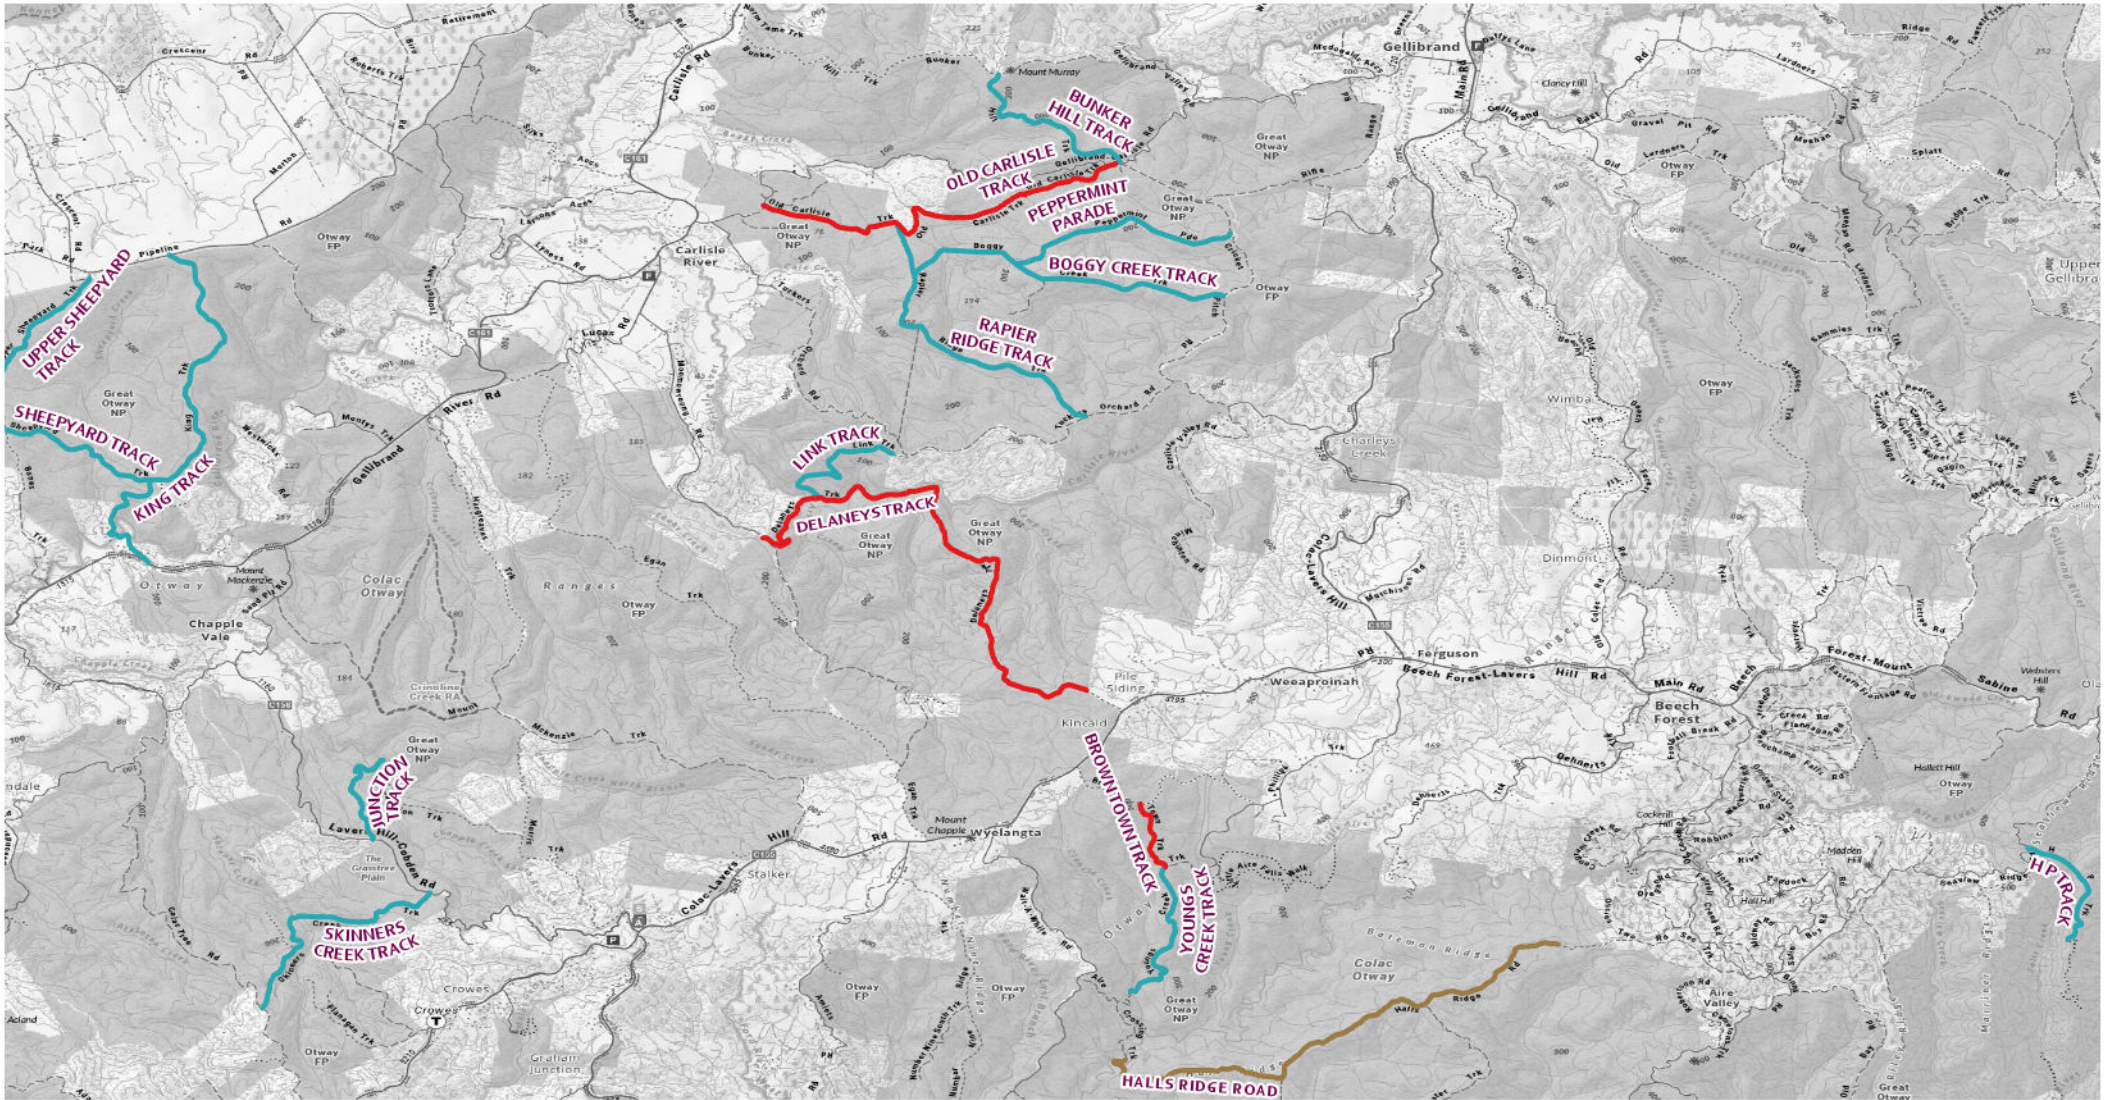

Map 55 - Great Otway NP (Northwest)

2026 Seasonal Road Closures

— Close 04/06/2026 - Open 29/10/2026

0 1.63 3.25 6.5 Km

Map 56 - Great Otway NP (Southwest)

2026 Seasonal Road Closures

— Close 04/06/2026 - Open 29/10/2026

0 1.23 2.45 4.9 Km

Map 57 - Great Otway NP (Middle)

2026 Seasonal Road Closures

0 3.02 6.05 12.1 Km

- Close 04/06/2026 - Open 29/10/2026
- Close 04/06/2026 - Open 29/11/2026
- Close 11/06/2026 - Open 29/10/2026