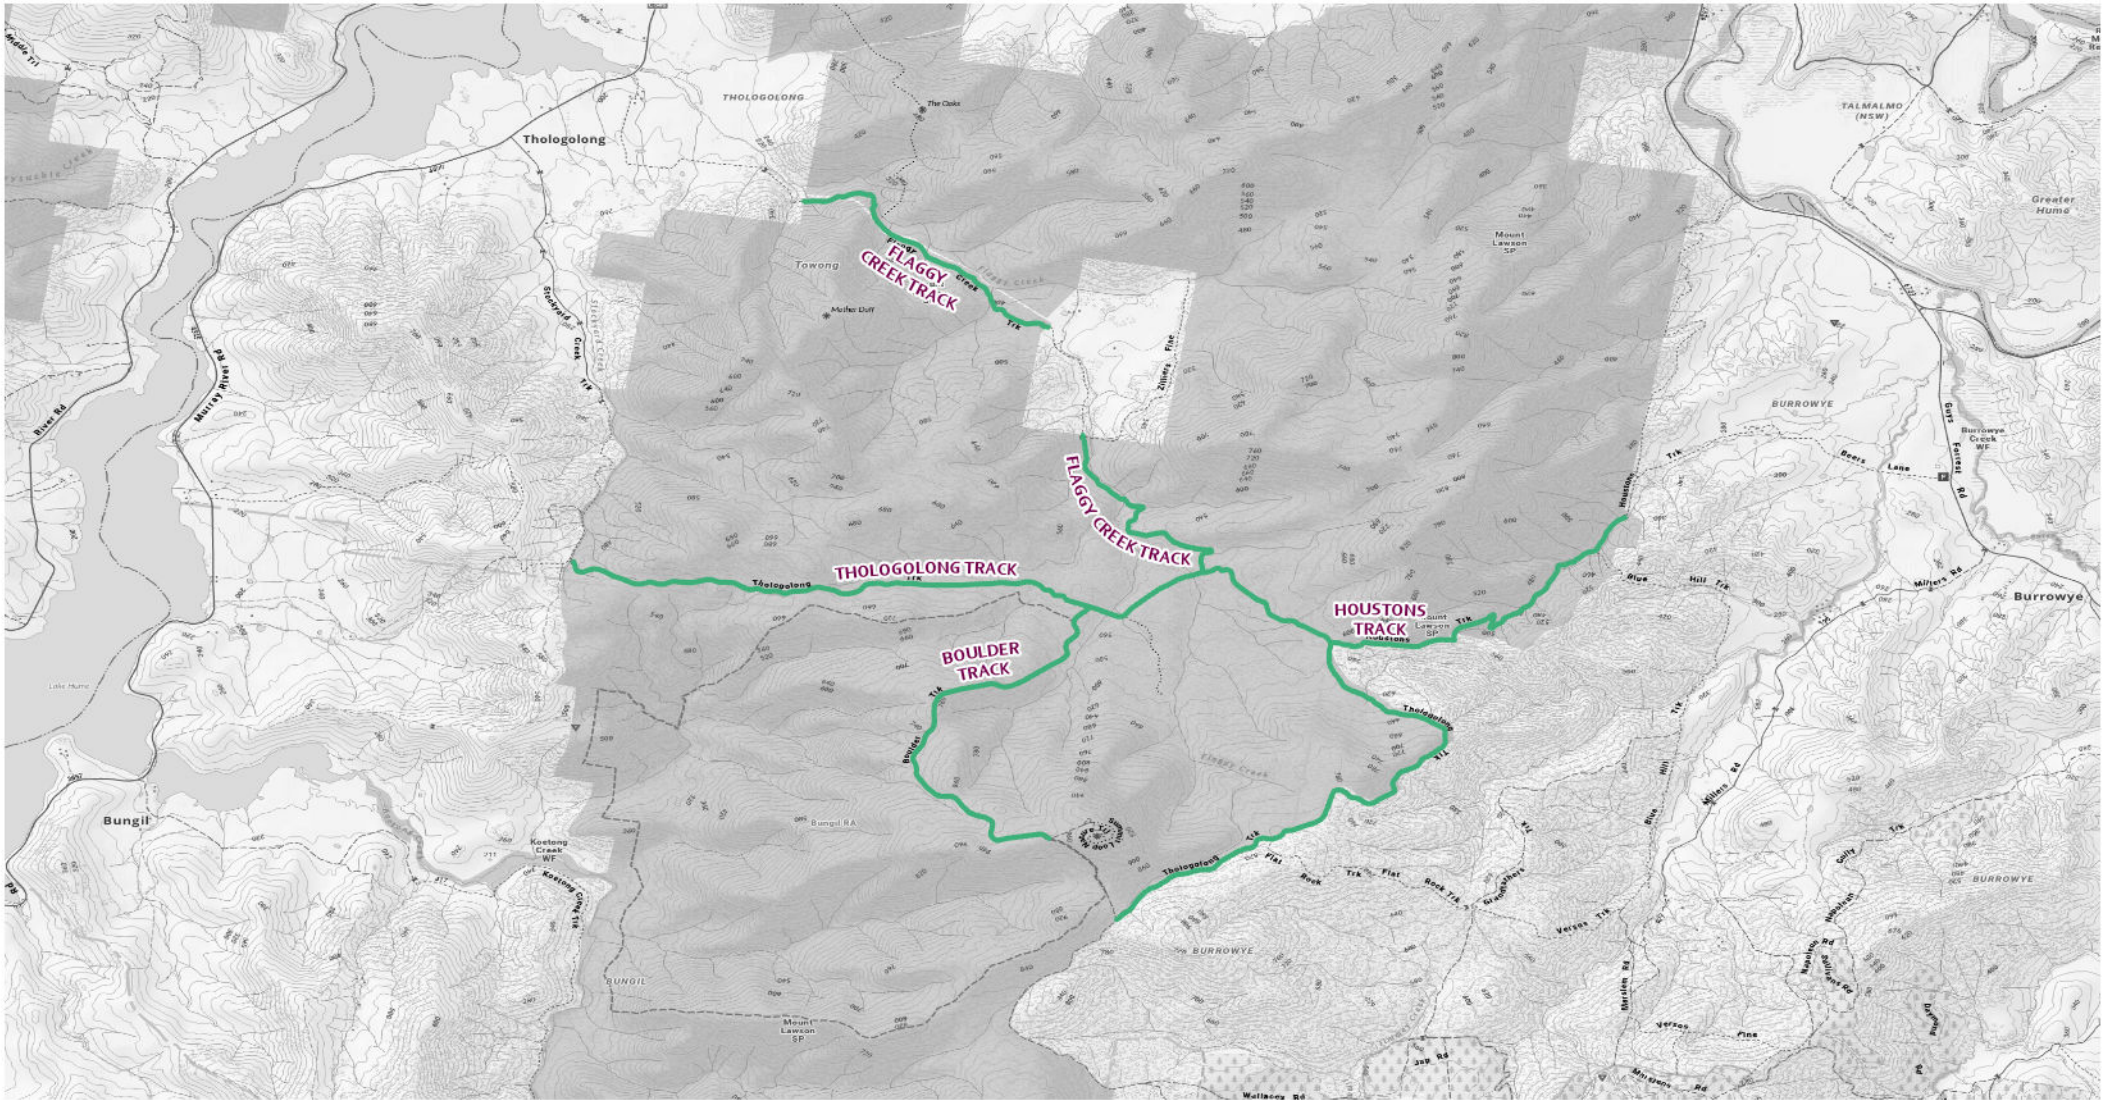

Map 25 - Mount Granya SP

2026 Seasonal Road Closures

Close 11/06/2026 - Open 30/10/2026

Disclaimer: Parks Victoria does not guarantee that this data is without flaw of any kind and therefore disclaims all liability which may arise from you relying on this information.
 Data source acknowledgements: State Digital Mapbase. The State of Victoria and the Department of Environment, Energy and Climate Action.

Map 26 - Mount Lawson SP

2026 Seasonal Road Closures

— Close 11/06/2026 - Open 30/10/2026

0 1.82 3.65 7.3 Km

Disclaimer: Parks Victoria does not guarantee that this data is without flaw of any kind and therefore disclaims all liability which may arise from you relying on this information.
 Data source acknowledgements: State Digital Mapbase. The State of Victoria and the Department of Environment, Energy and Climate Action.