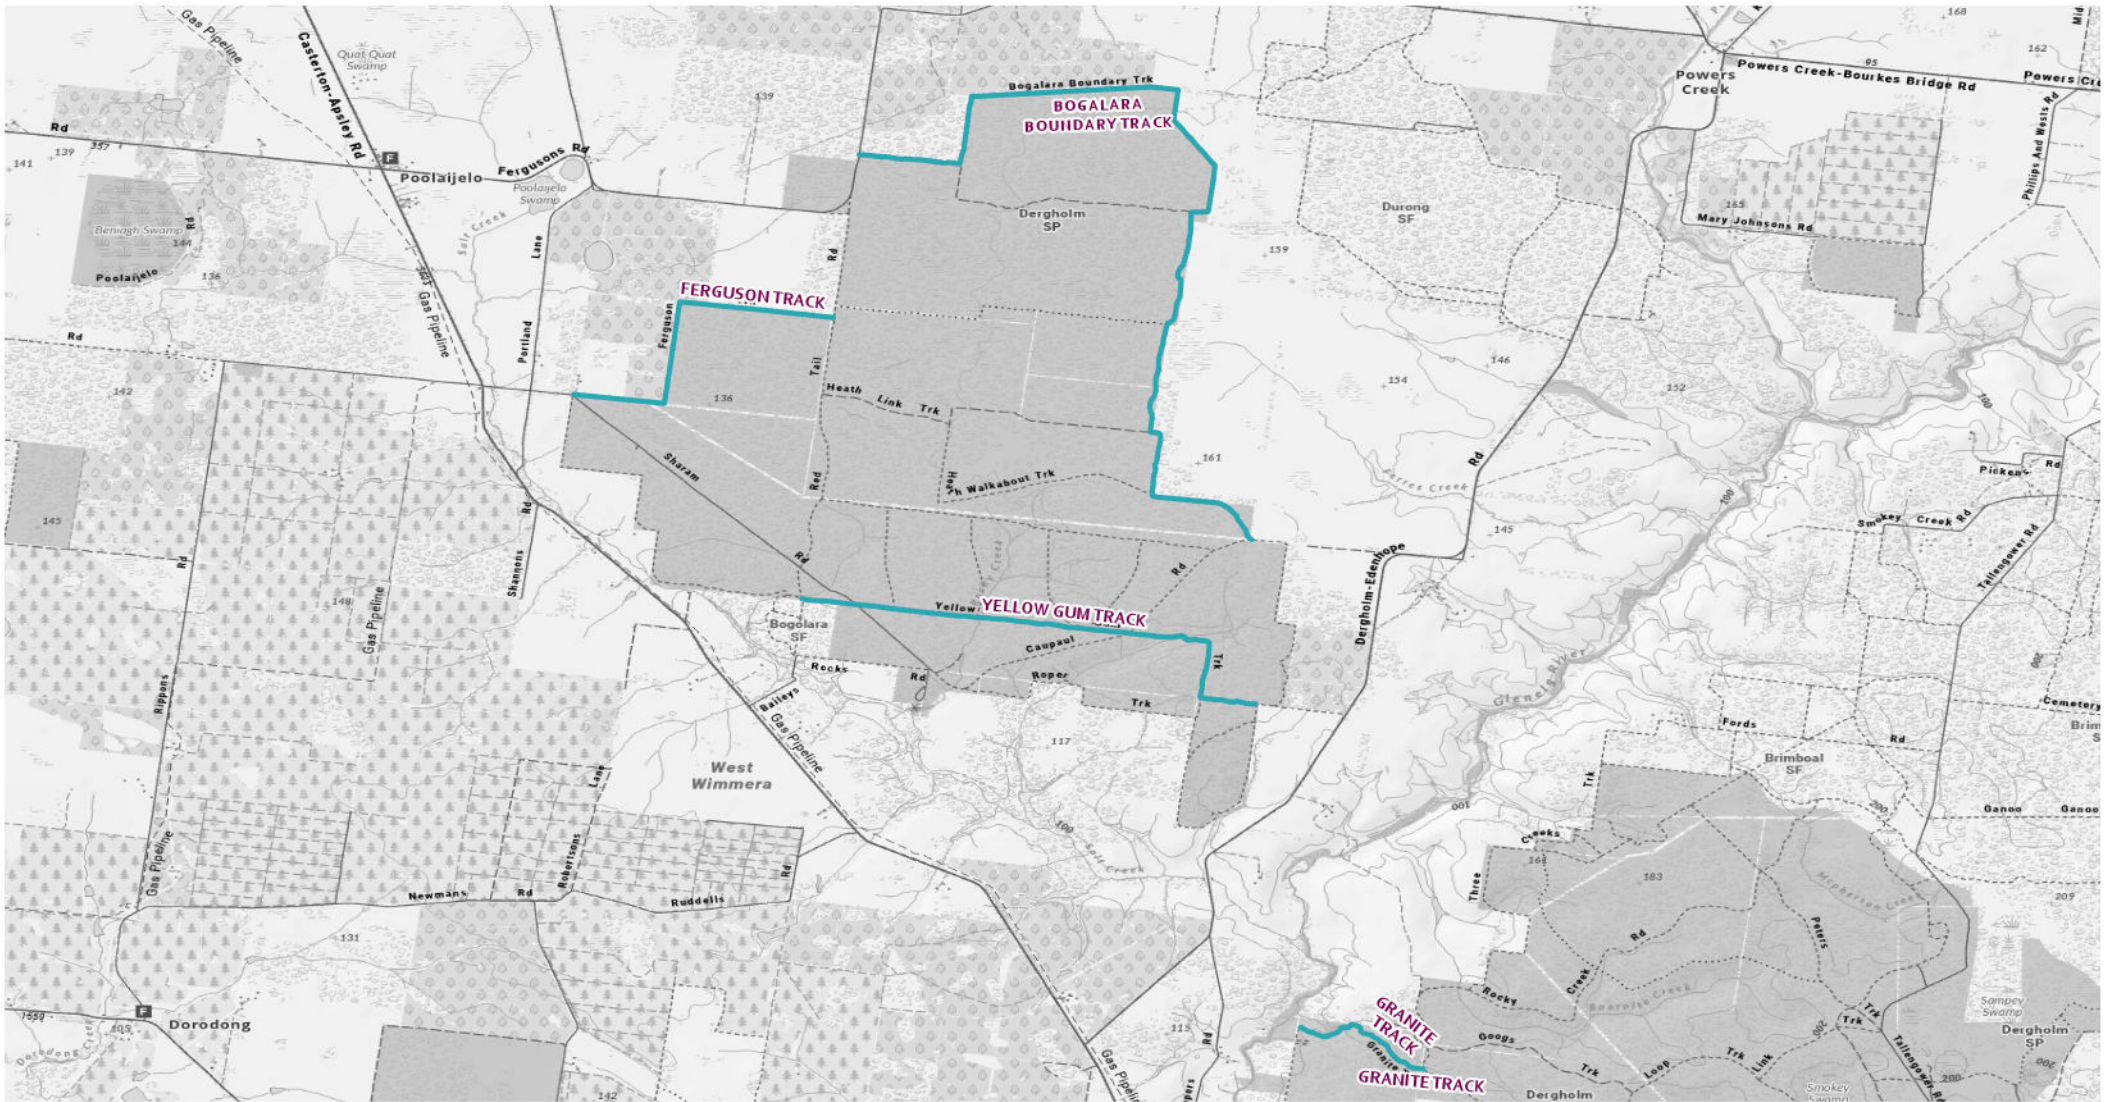

Map 50 - Black Range SP & Glenelg River Fulham SSR

2026 Seasonal Road Closures

— Close 04/06/2026 - Open 29/10/2026

0 2.45 4.9 9.8 Km

Map 51 - Delgholm SP

2026 Seasonal Road Closures

Close 04/06/2026 - Open 29/10/2026