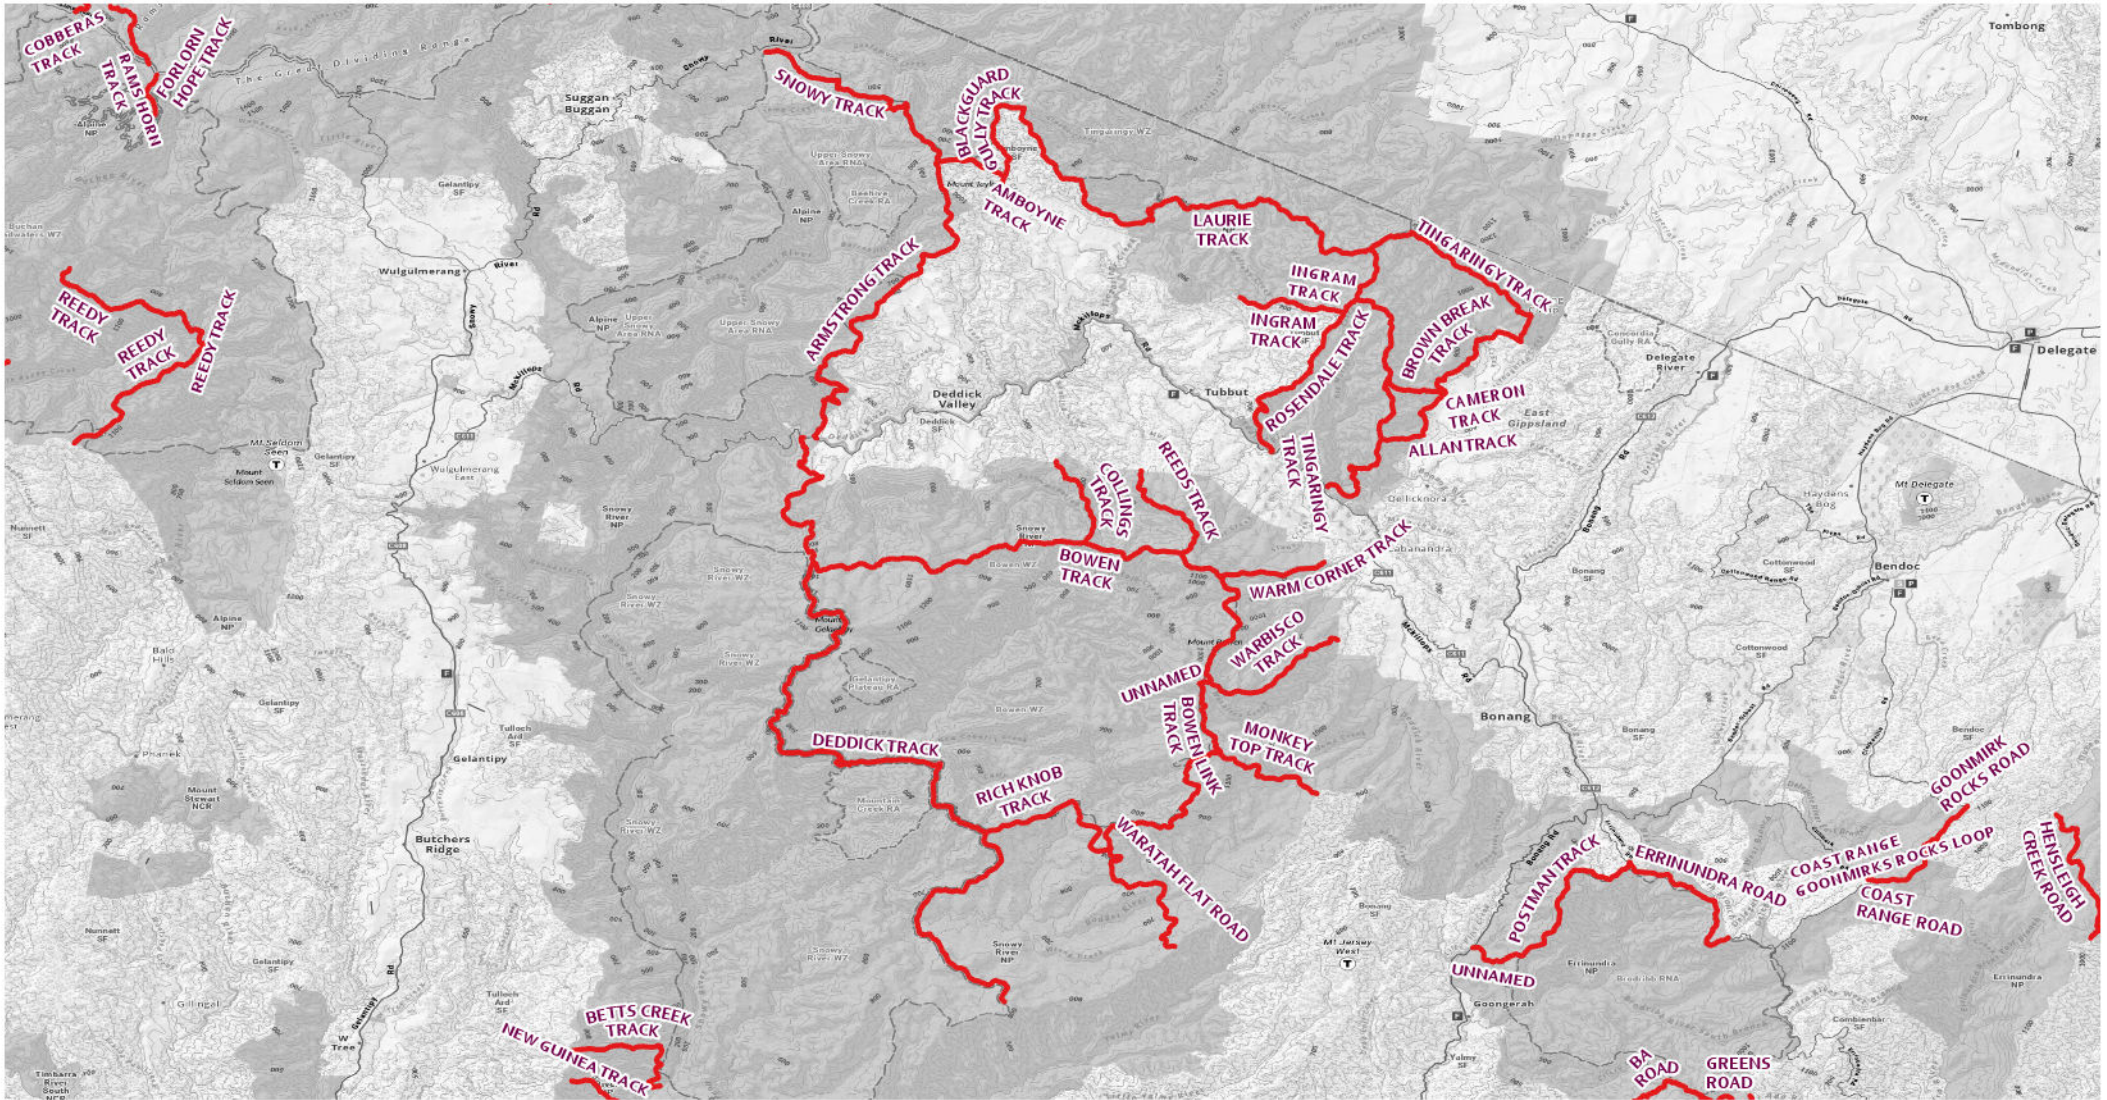

Map 4 - The Lakes NP & Gippsland Lakes CP

2026 Seasonal Road Closures

— Close 11/06/2026 - Open 29/10/2026

Disclaimer: Parks Victoria does not guarantee that this data is without flaw of any kind and therefore disclaims all liability which may arise from you relying on this information.
 Data source acknowledgements: State Digital Mapbase. The State of Victoria and the Department of Environment, Energy and Climate Action.

Map 5 - Clydebank & Dowd Morass WR

2026 Seasonal Road Closures

— Close 11/06/2026 - Open 29/10/2026

0 3.02 6.05 12.1 Km

Map 6 - Erinundra NP

2026 Seasonal Road Closures

— Close 11/06/2026 - Open 29/10/2026

Disclaimer: Parks Victoria does not guarantee that this data is without flaw of any kind and therefore disclaims all liability which may arise from you relying on this information.
 Data source acknowledgements: State Digital Mapbase. The State of Victoria and the Department of Environment, Energy and Climate Action.

Map 7 - Snowy River NP

2026 Seasonal Road Closures

— Close 11/06/2026 - Open 29/10/2026

Disclaimer: Parks Victoria does not guarantee that this data is without flaw of any kind and therefore disclaims all liability which may arise from you relying on this information.
 Data source acknowledgements: State Digital Mapbase. The State of Victoria and the Department of Environment, Energy and Climate Action.

Map 8 - Alpine NP (Southwest)

2026 Seasonal Road Closures

— Close 11/06/2026 - Open 29/10/2026

0 5 10 20 Km

Map 9 - Alpine NP (East)

2026 Seasonal Road Closures

- Close 30/04/2026 - Open 30/11/2026
- Close 11/06/2026 - Open 29/10/2026
- Close 11/06/2026 - Open 30/10/2026