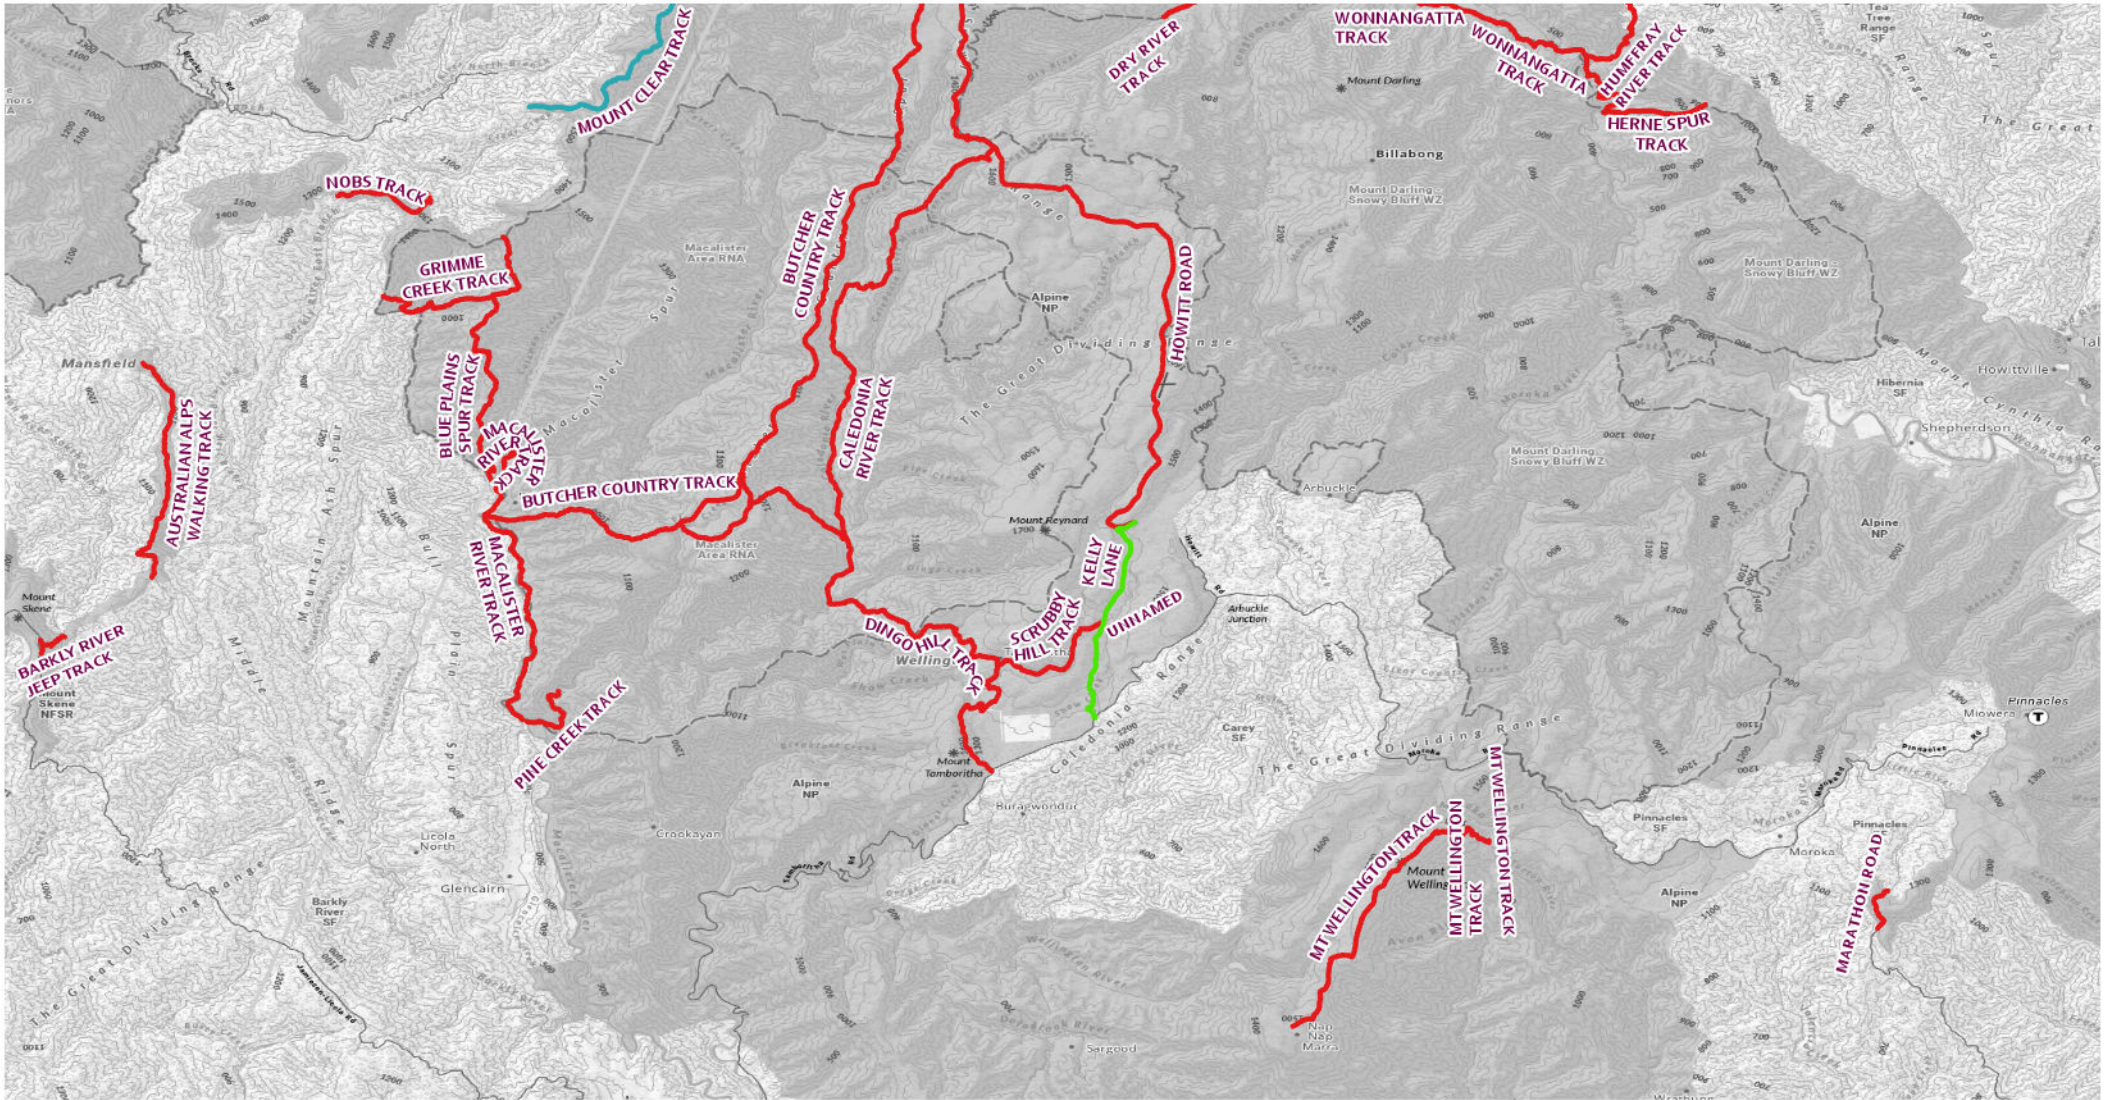

Map 14 - Alpine NP (Mt Feathertop surroundings)

2026 Seasonal Road Closures

- Close 11/06/2026 - Open 29/10/2026
- Close 11/06/2026 - Open 30/10/2026

0 1.82 3.65 7.3 Km

Map 15 - Alpine NP (Mt Hotham surroundings)

2026 Seasonal Road Closures

0 5 10 20 Km

- Close 30/04/2026 - Open 29/11/2026
- Close 11/06/2026 - Open 29/10/2026
- Close 11/06/2026 - Open 30/10/2026

Map 16 - Alpine NP (West 1)

2026 Seasonal Road Closures