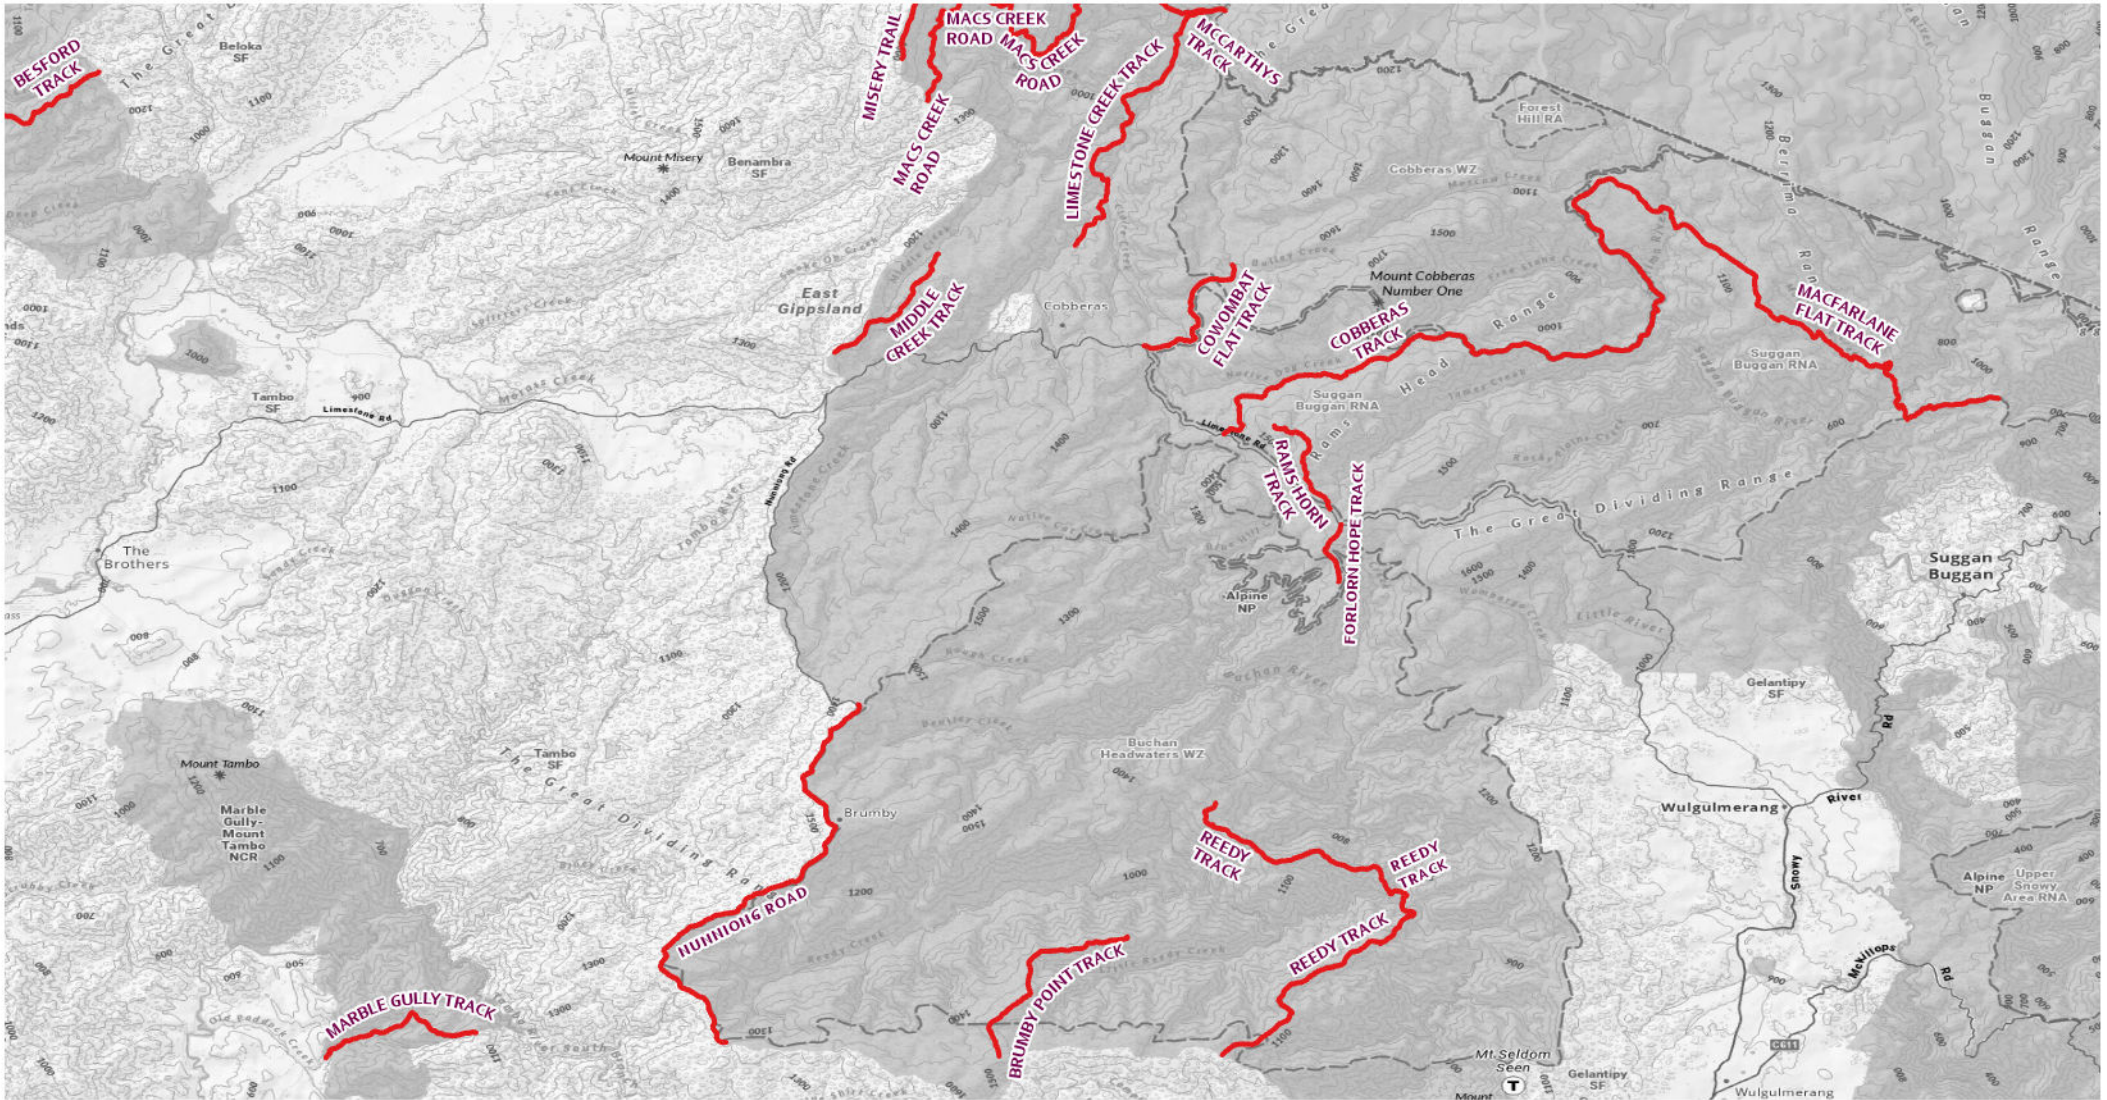

Map 7 - Snowy River NP

2026 Seasonal Road Closures

— Close 11/06/2026 - Open 29/10/2026

Disclaimer: Parks Victoria does not guarantee that this data is without flaw of any kind and therefore disclaims all liability which may arise from you relying on this information.
 Data source acknowledgements: State Digital Mapbase. The State of Victoria and the Department of Environment, Energy and Climate Action.

Map 8 - Alpine NP (Southwest)

2026 Seasonal Road Closures

— Close 11/06/2026 - Open 29/10/2026

0 5 10 20 Km

Map 9 - Alpine NP (East)

2026 Seasonal Road Closures

- Close 30/04/2026 - Open 30/11/2026
- Close 11/06/2026 - Open 29/10/2026
- Close 11/06/2026 - Open 30/10/2026