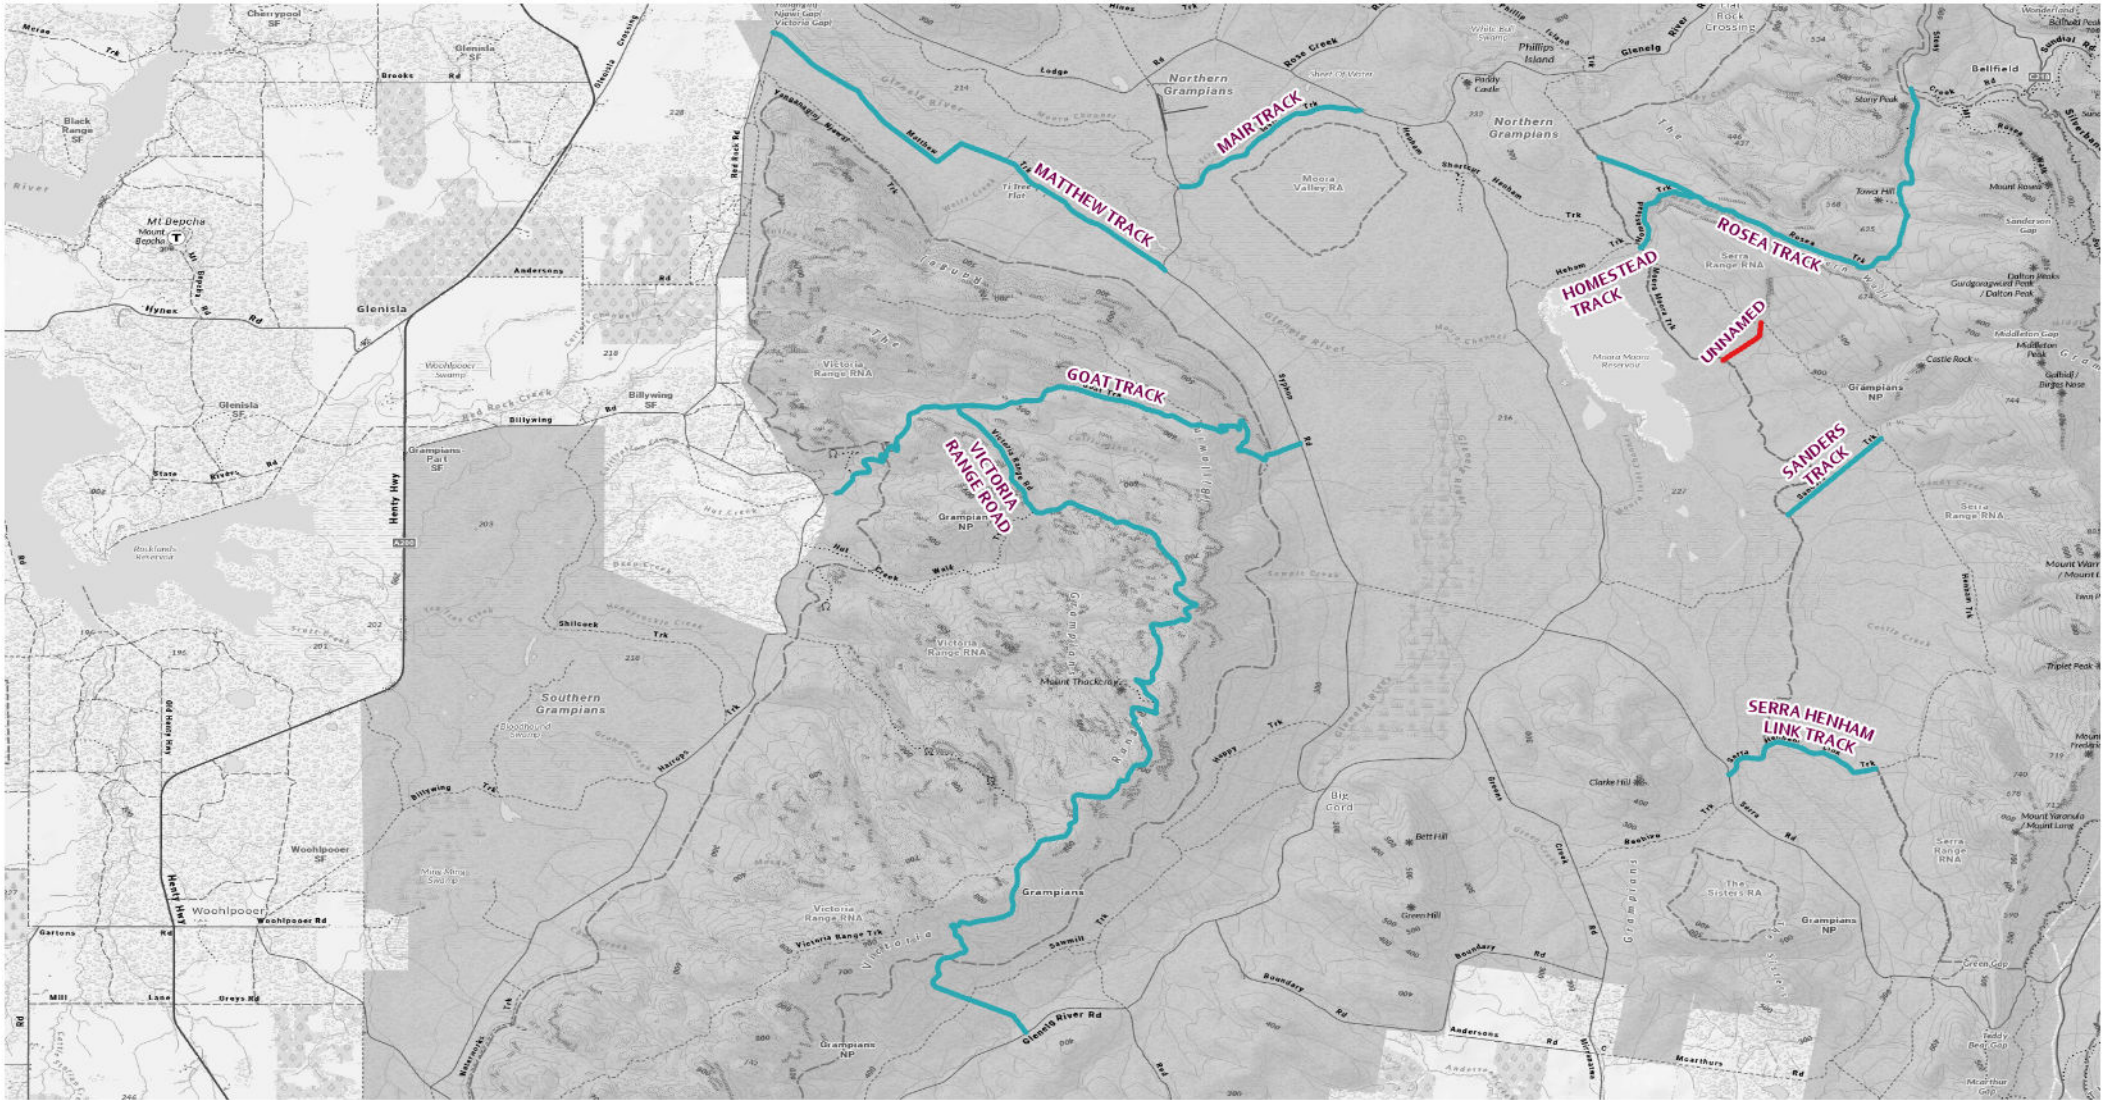

Map 45 - Grampians NP (North)

2026 Seasonal Road Closures

— Close 04/06/2026 - Open 29/10/2026

0 2.52 5.05 10.1 Km

Map 46 - Grampians NP (East)

2026 Seasonal Road Closures

- Close 04/06/2026 - Open 29/10/2026
- Close 11/06/2026 - Open 29/10/2026

0 2.52 5.05 10.1 Km

Map 47 - Grampians NP (West)

2026 Seasonal Road Closures

- Close 04/06/2026 - Open 29/10/2026
- Close 11/06/2026 - Open 29/10/2026

0 3.23 6.45 12.9 Km

Map 48 - Grampians NP (Far South)

2026 Seasonal Road Closures