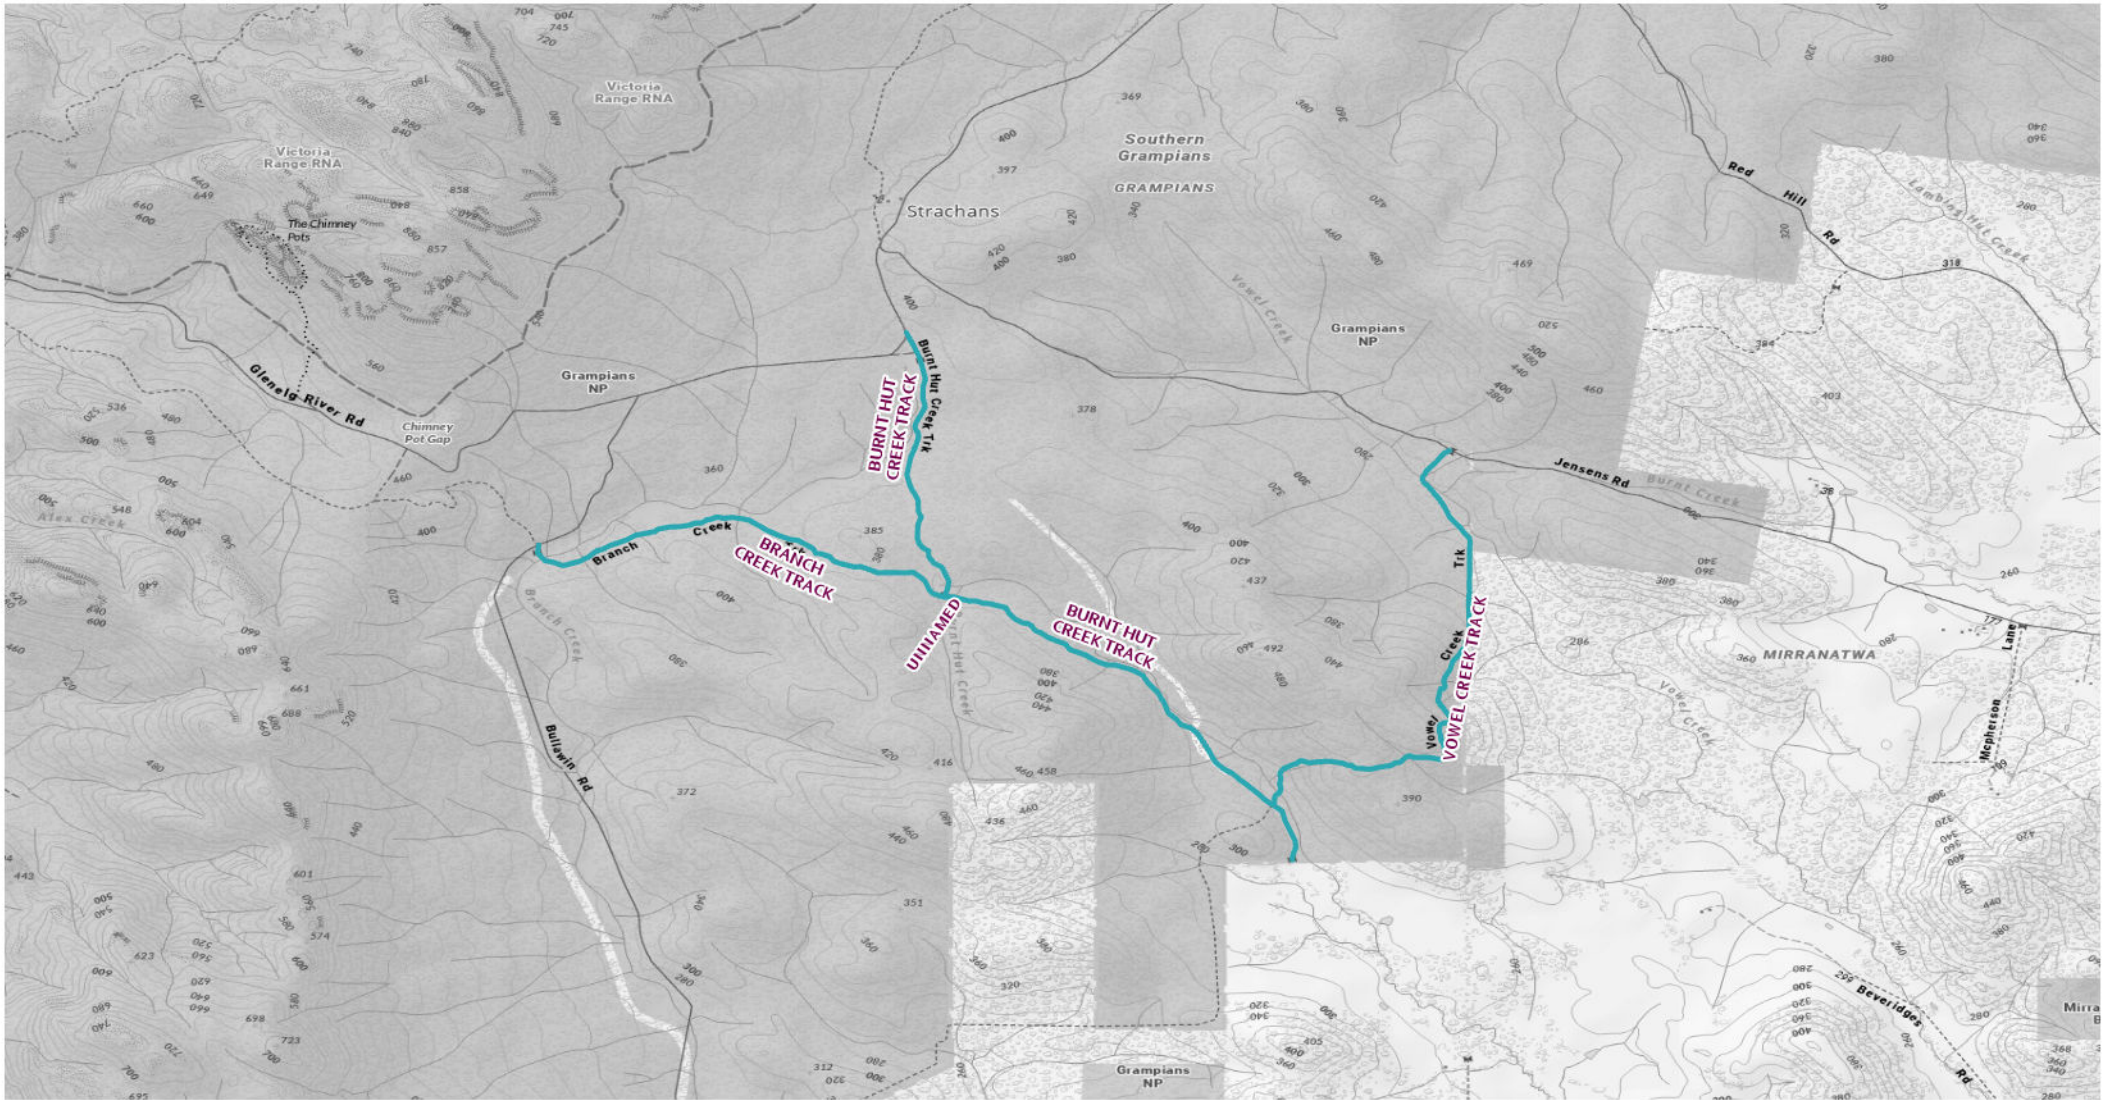

0 2.52 5.05 10.1 Km

Map 47 - Grampians NP (West)

2026 Seasonal Road Closures

- Close 04/06/2026 - Open 29/10/2026
- Close 11/06/2026 - Open 29/10/2026

0 3.23 6.45 12.9 Km

Map 48 - Grampians NP (Far South)

2026 Seasonal Road Closures

— Close 04/06/2026 - Open 29/10/2026

0 3.23 6.45 12.9 Km

Map 49 - Grampians NP (South)

2026 Seasonal Road Closures

— Close 04/06/2026 - Open 29/10/2026

0 1.23 2.45 4.9 Km

Disclaimer: Parks Victoria does not guarantee that this data is without flaw of any kind and therefore disclaims all liability which may arise from you relying on this information.
 Data source acknowledgements: State Digital Mapbase. The State of Victoria and the Department of Environment, Energy and Climate Action.

Map 50 - Black Range SP & Glenelg River Fulham SSR

2026 Seasonal Road Closures

— Close 04/06/2026 - Open 29/10/2026

0 2.45 4.9 9.8 Km

Map 51 - Delgholm SP

2026 Seasonal Road Closures

Close 04/06/2026 - Open 29/10/2026