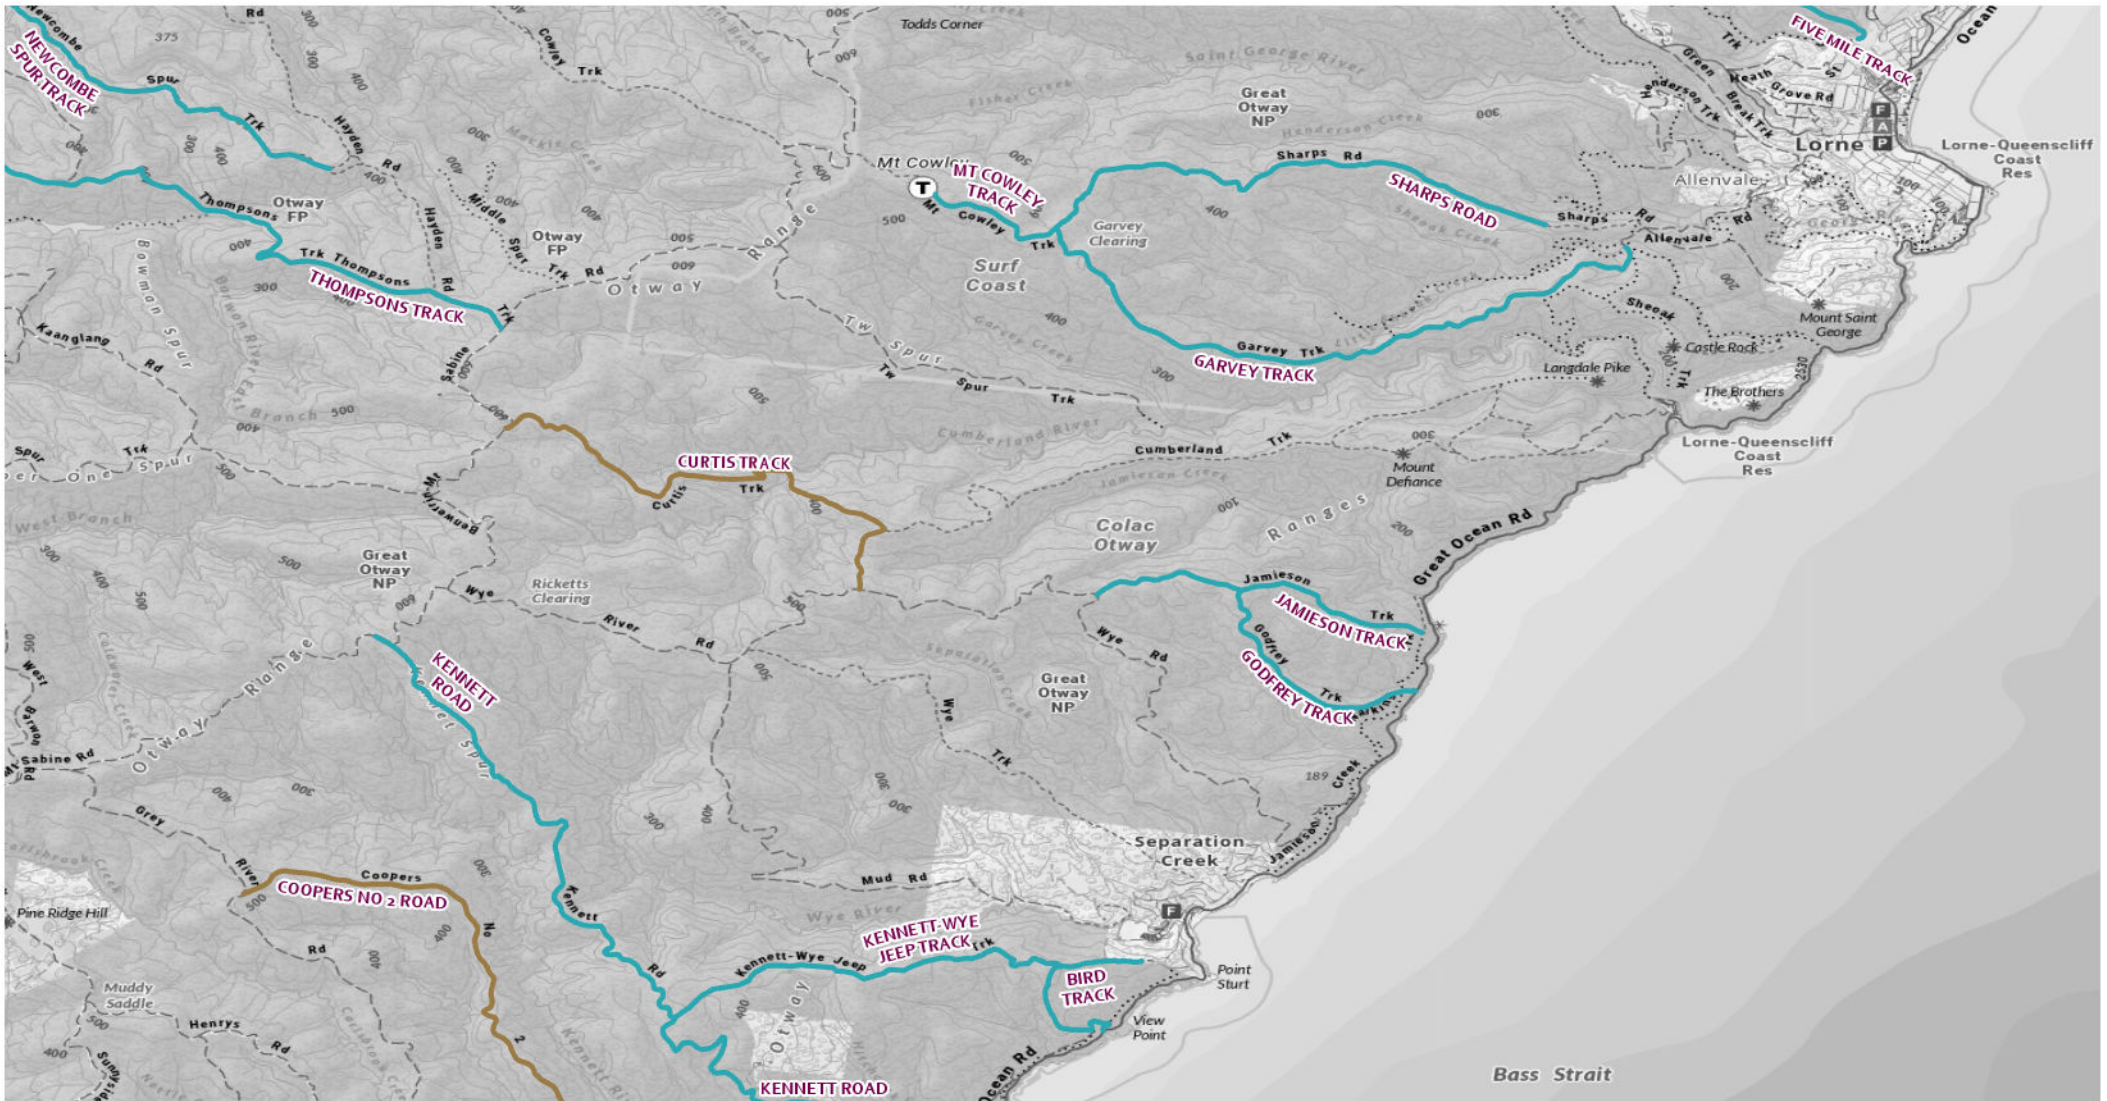

Map 58 - Great Otway NP (Apollo Bay surroundings)

2026 Seasonal Road Closures

— Close 04/06/2026 - Open 29/10/2026

0 1.23 2.45 4.9 Km

Map 59 - Great Otway NP (Kennett River)

2026 Seasonal Road Closures

0 2.05 4.1 8.2 Km

- Close 04/06/2026 - Open 29/10/2026
- Close 04/06/2026 - Open 29/11/2026

Map 60 - Great Otway NP (Wye River)

2026 Seasonal Road Closures

- Close 04/06/2026 - Open 29/10/2026
- Close 04/06/2026 - Open 29/11/2026

0 2.05 4.1 8.2 Km

Map 61 - Great Otway NP (Forest)

2026 Seasonal Road Closures

0 2.05 4.1 8.2 Km

— Close 04/06/2026 - Open 29/10/2026

— Close 04/06/2026 - Open 29/11/2026

Map 63 - Great Otway NP (Fairhaven)

2026 Seasonal Road Closures

0 2.05 4.1 8.2 Km

- Close 04/06/2026 - Open 29/10/2026
- Close 11/06/2026 - Open 29/10/2026