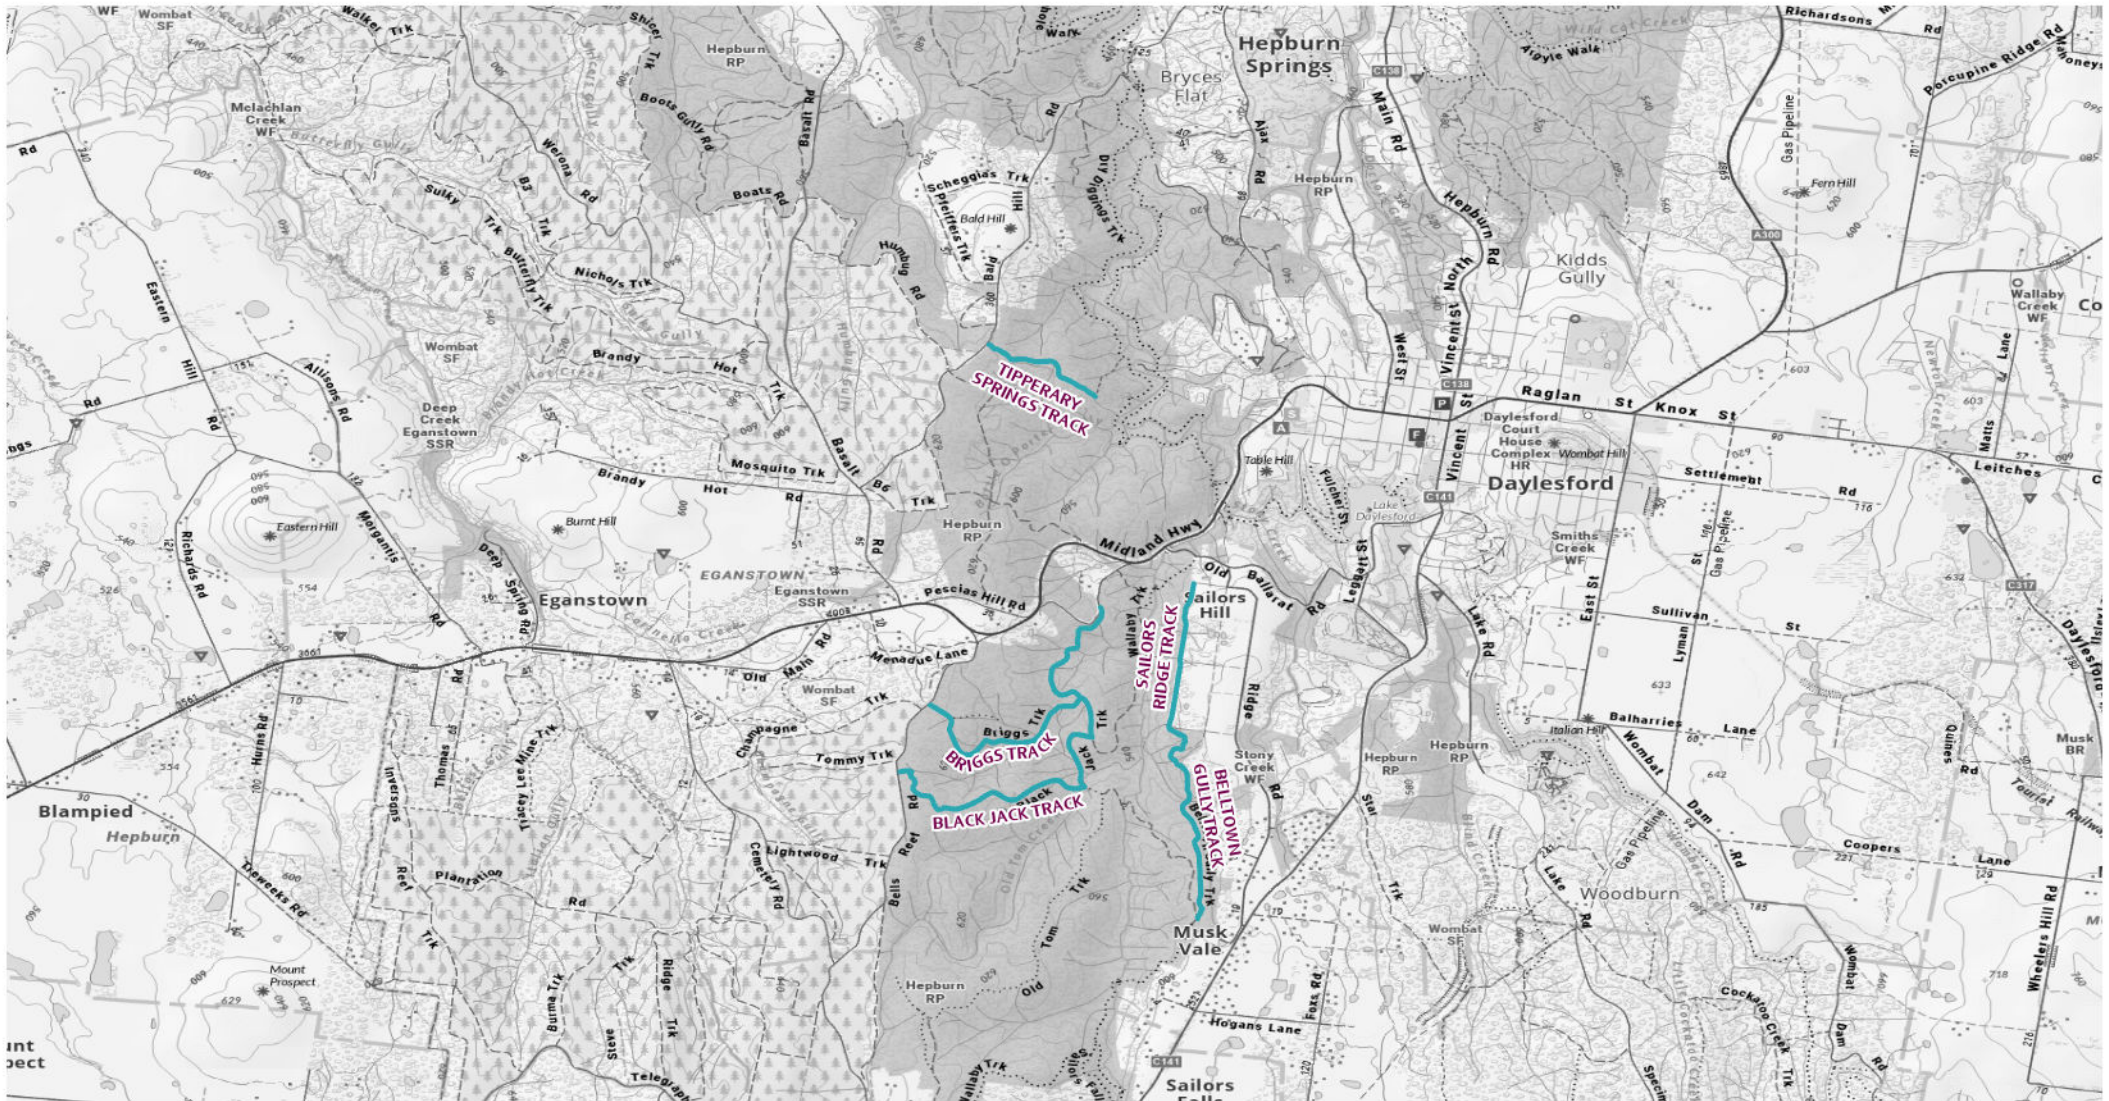

Map 36 - Hepburn RP

2026 Seasonal Road Closures

Close 04/06/2026 - Open 29/10/2026

Disclaimer: Parks Victoria does not guarantee that this data is without flaw of any kind and therefore disclaims all liability which may arise from you relying on this information.
Data source acknowledgements: State Digital Mapbase. The State of Victoria and the Department of Environment, Energy and Climate Action.