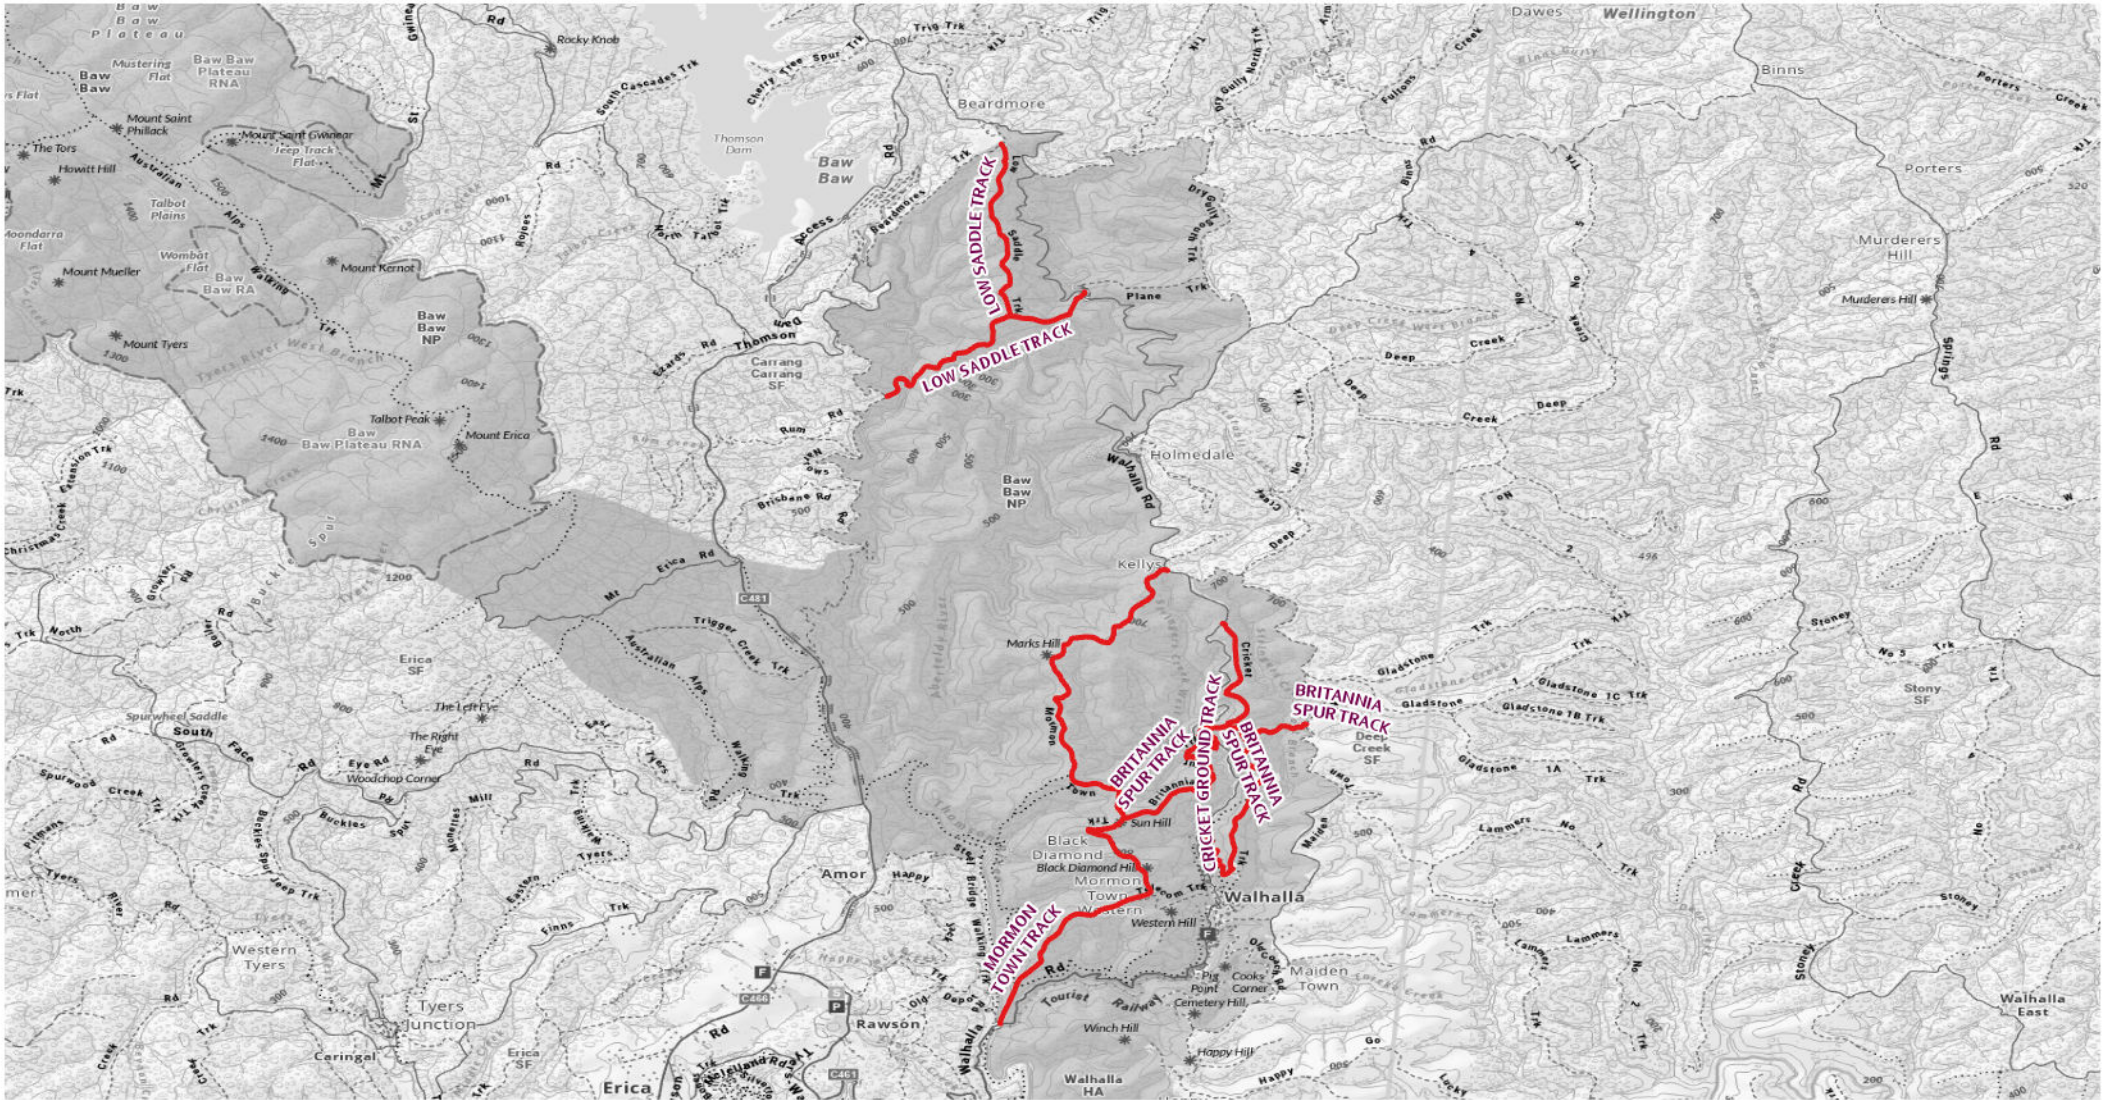

Map 29 - Cathedral Range SP

2026 Seasonal Road Closures

— Close 04/06/2026 - Open 29/10/2026

0 1.23 2.45 4.9 Km

Map 30 - Baw Baw NP

2026 Seasonal Road Closures

Close 11/06/2026 - Open 29/10/2026

Disclaimer: Parks Victoria does not guarantee that this data is without flaw of any kind and therefore disclaims all liability which may arise from you relying on this information.
 Data source acknowledgements: State Digital Mapbase. The State of Victoria and the Department of Environment, Energy and Climate Action.