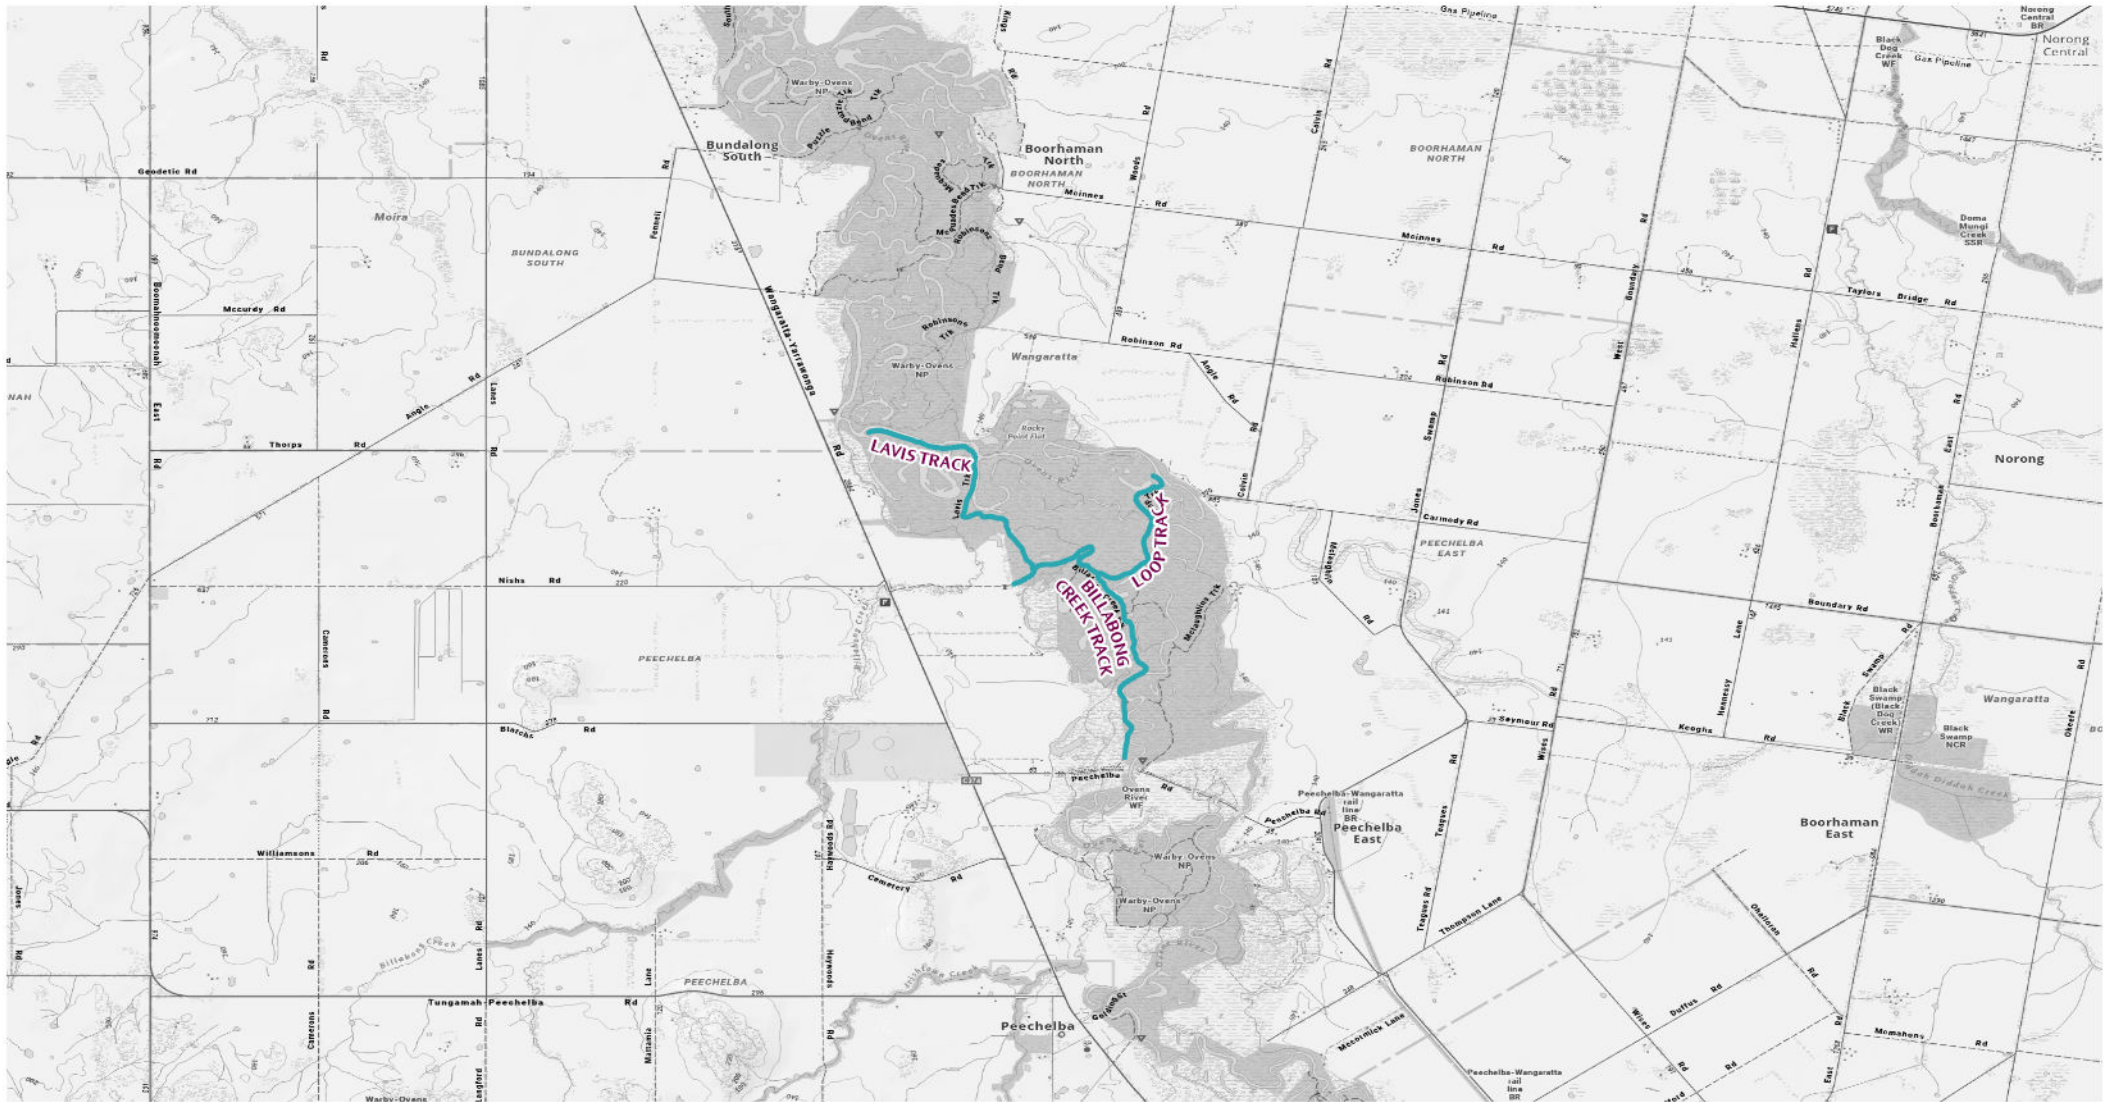

Map 21 - Reef Hills SP

2026 Seasonal Road Closures

— Close 04/06/2026 - Open 29/10/2026

Disclaimer: Parks Victoria does not guarantee that this data is without flaw of any kind and therefore disclaims all liability which may arise from you relying on this information.
 Data source acknowledgements: State Digital Mapbase. The State of Victoria and the Department of Environment, Energy and Climate Action.