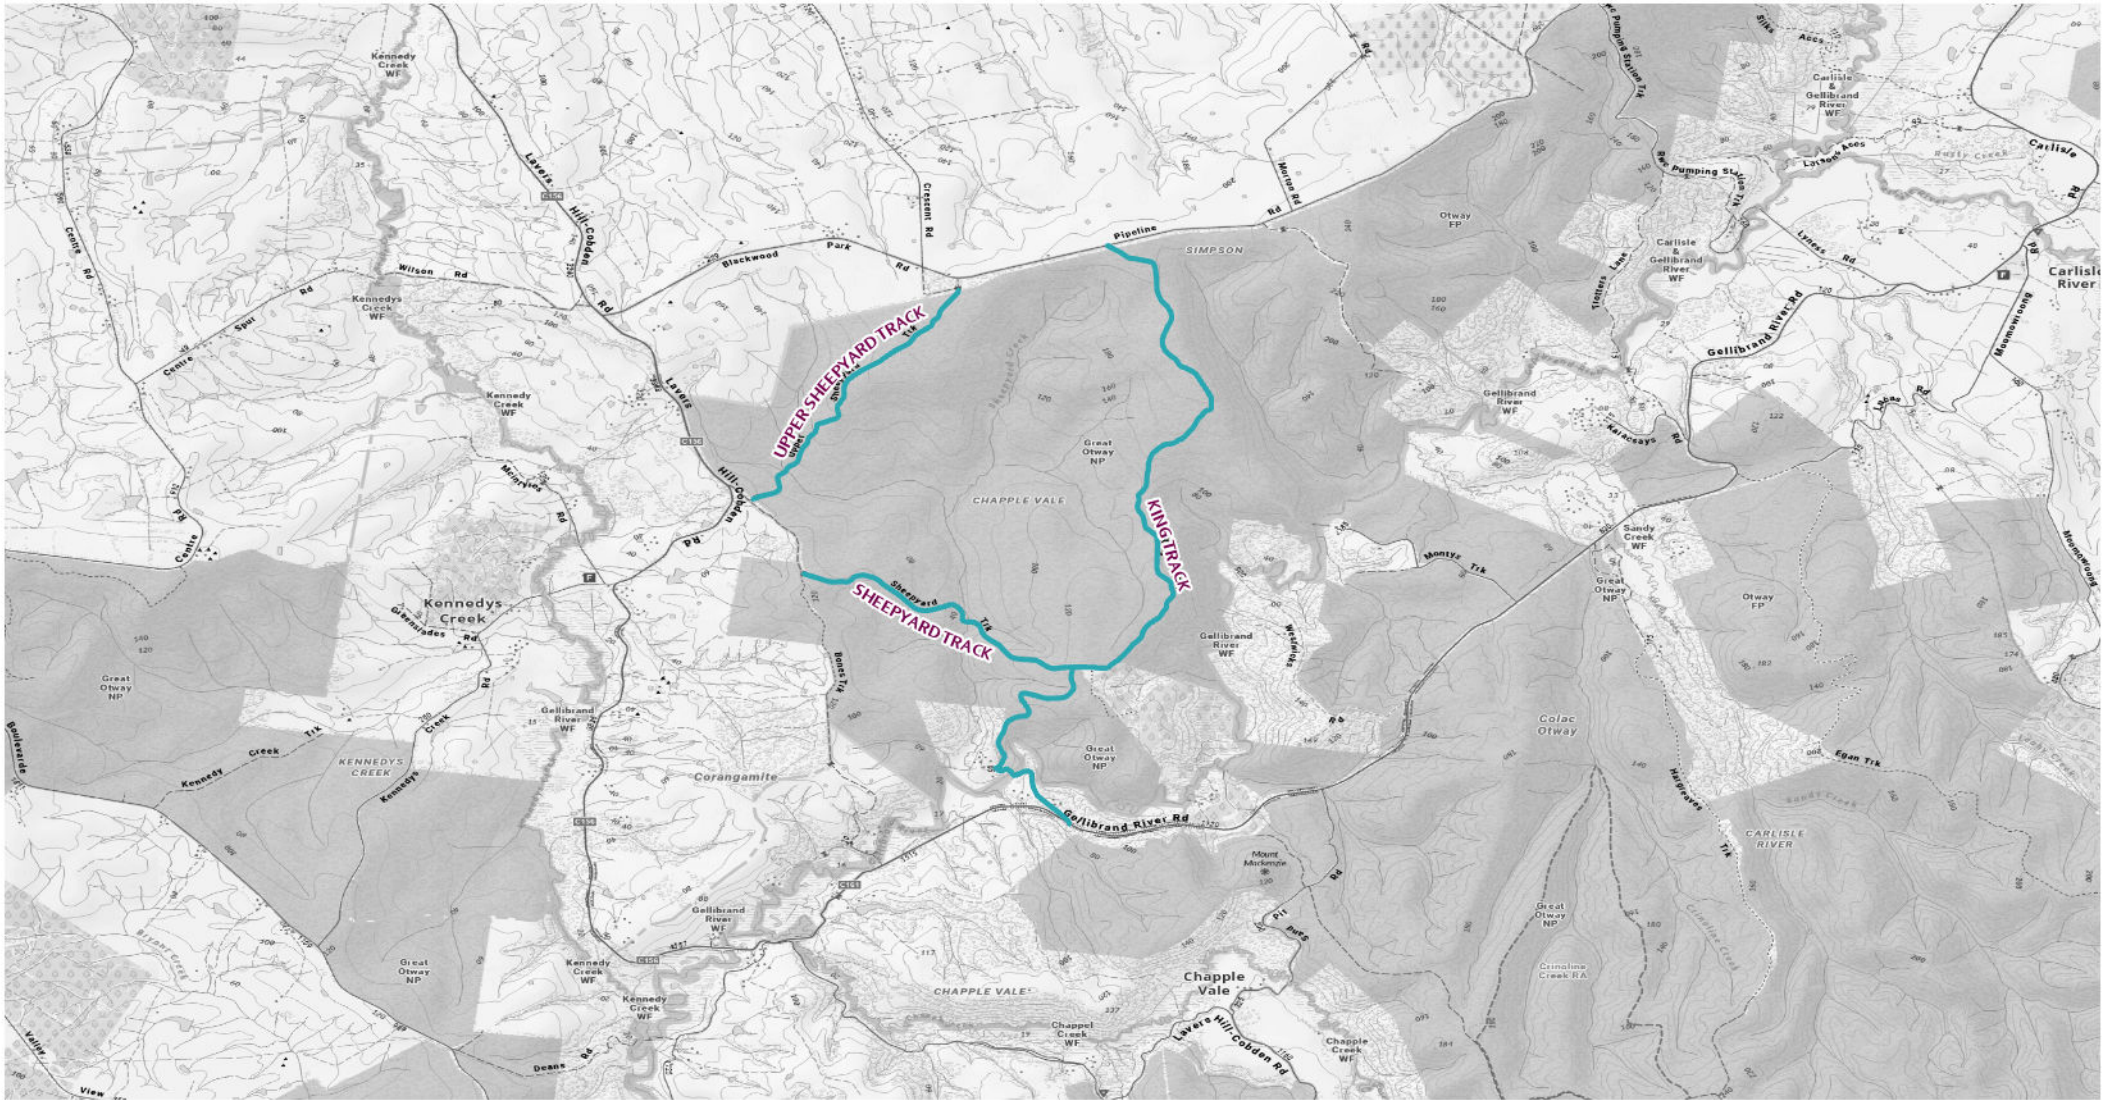

Map 54 - Port Campbell NP

2026 Seasonal Road Closures

— Close 04/06/2026 - Open 29/10/2026

0 1.23 2.45 4.9 Km

Disclaimer: Parks Victoria does not guarantee that this data is without flaw of any kind and therefore disclaims all liability which may arise from you relying on this information.
 Data source acknowledgements: State Digital Mapbase. The State of Victoria and the Department of Environment, Energy and Climate Action.

Map 55 - Great Otway NP (Northwest)

2026 Seasonal Road Closures

— Close 04/06/2026 - Open 29/10/2026

0 1.63 3.25 6.5 Km

Map 56 - Great Otway NP (Southwest)

2026 Seasonal Road Closures

— Close 04/06/2026 - Open 29/10/2026