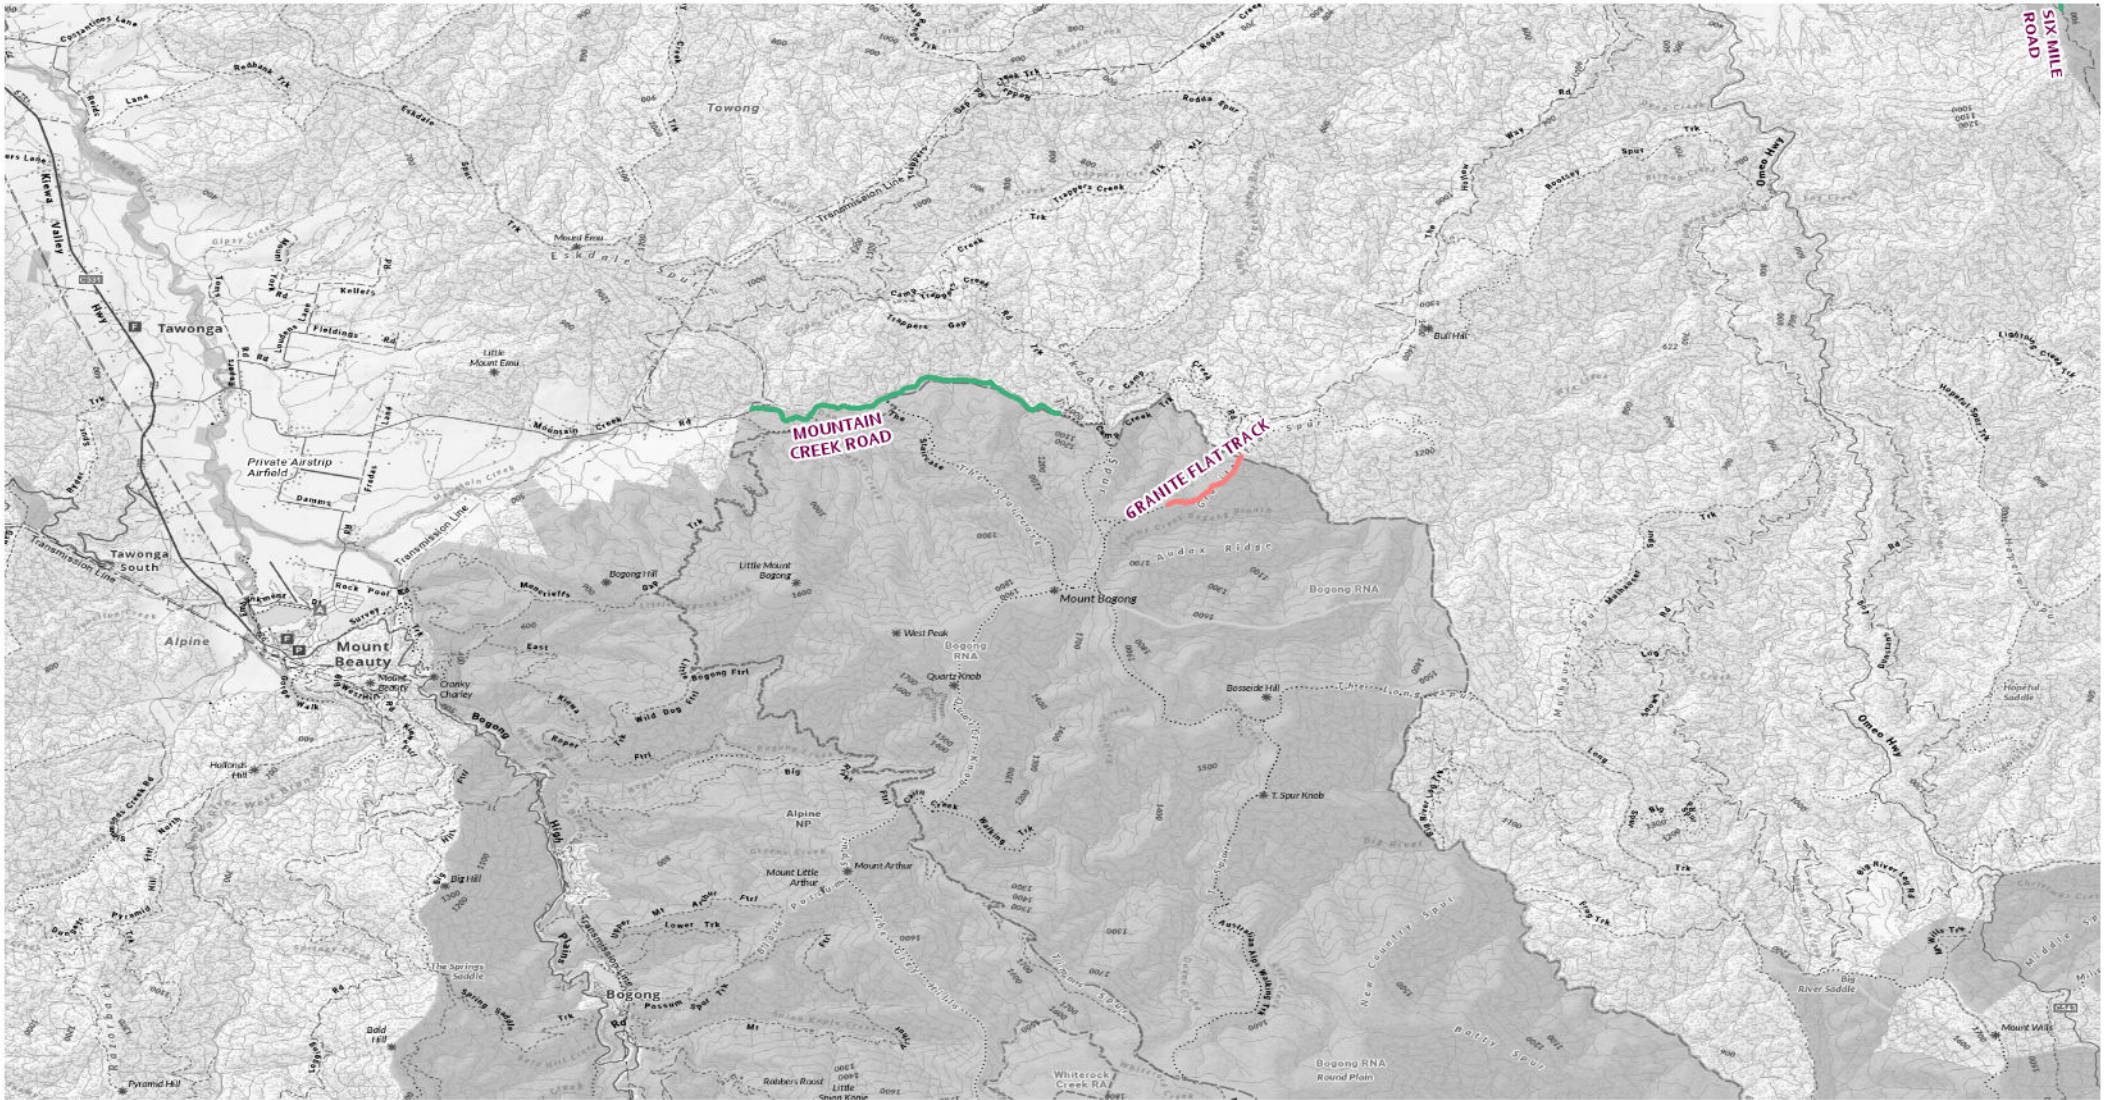

2026 Seasonal Road Closures

— Close 11/06/2026 - Open 29/10/2026

0 3.25 6.5 13 Km

Map 12 - Alpine NP (North)

2026 Seasonal Road Closures

— Close 11/06/2026 - Open 30/10/2026

SIX MILE ROAD

Map 13 - Alpine NP (Mt Bobong surroundings)