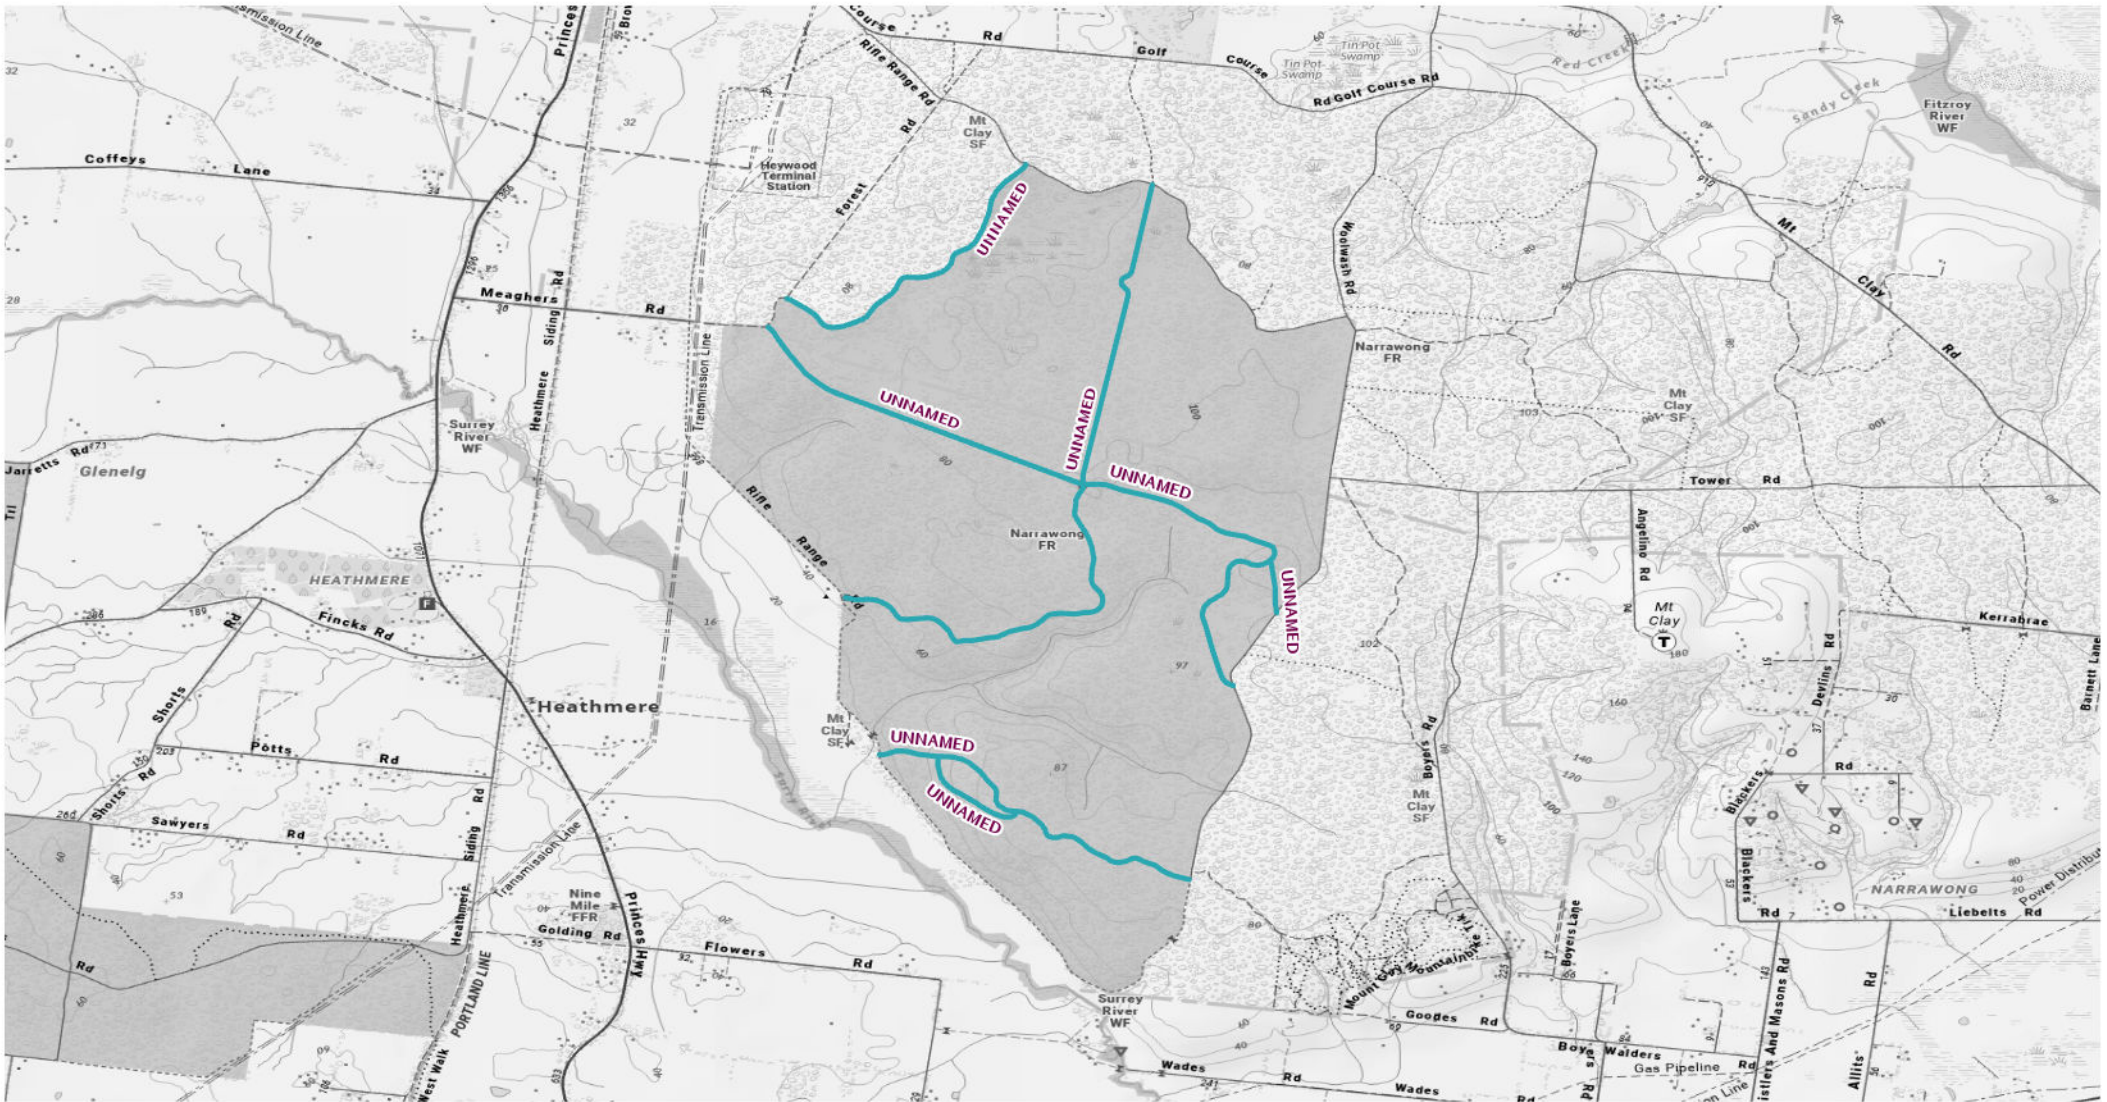

Map 52 - Narrawong FR

2026 Seasonal Road Closures

— Close 04/06/2026 - Open 29/10/2026

Disclaimer: Parks Victoria does not guarantee that this data is without flaw of any kind and therefore disclaims all liability which may arise from you relying on this information.
Data source acknowledgements: State Digital Mapbase. The State of Victoria and the Department of Environment, Energy and Climate Action.