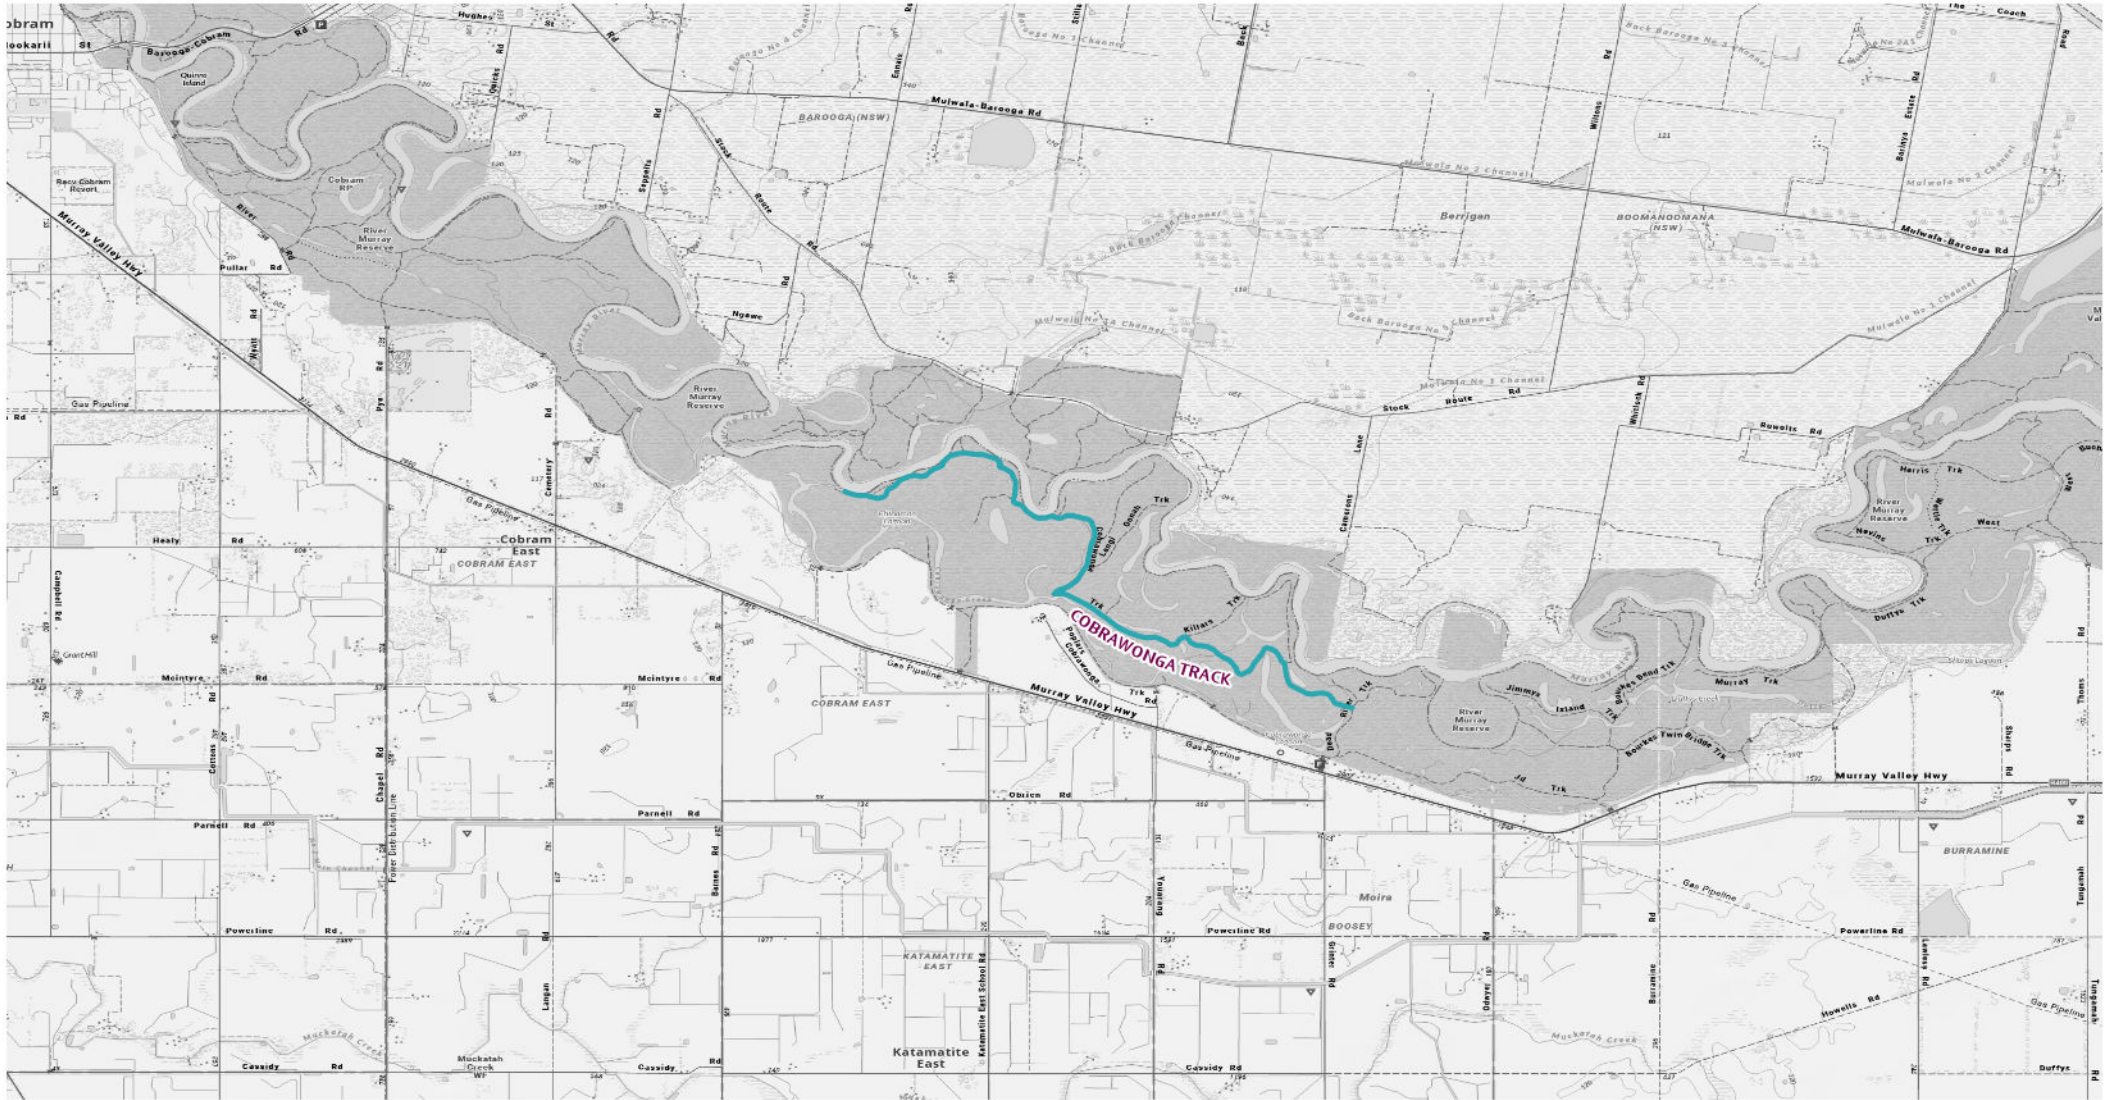

Map 23 - Lower Ovens WR

2026 Seasonal Road Closures

Close 04/06/2026 - Open 29/10/2026

Disclaimer: Parks Victoria does not guarantee that this data is without flaw of any kind and therefore disclaims all liability which may arise from you relying on this information.
 Data source acknowledgements: State Digital Mapbase. The State of Victoria and the Department of Environment, Energy and Climate Action.

Map 24 - River Murray Reserve

2026 Seasonal Road Closures

— Close 04/06/2026 - Open 29/10/2026

Disclaimer: Parks Victoria does not guarantee that this data is without flaw of any kind and therefore disclaims all liability which may arise from you relying on this information.
 Data source acknowledgements: State Digital Mapbase. The State of Victoria and the Department of Environment, Energy and Climate Action.