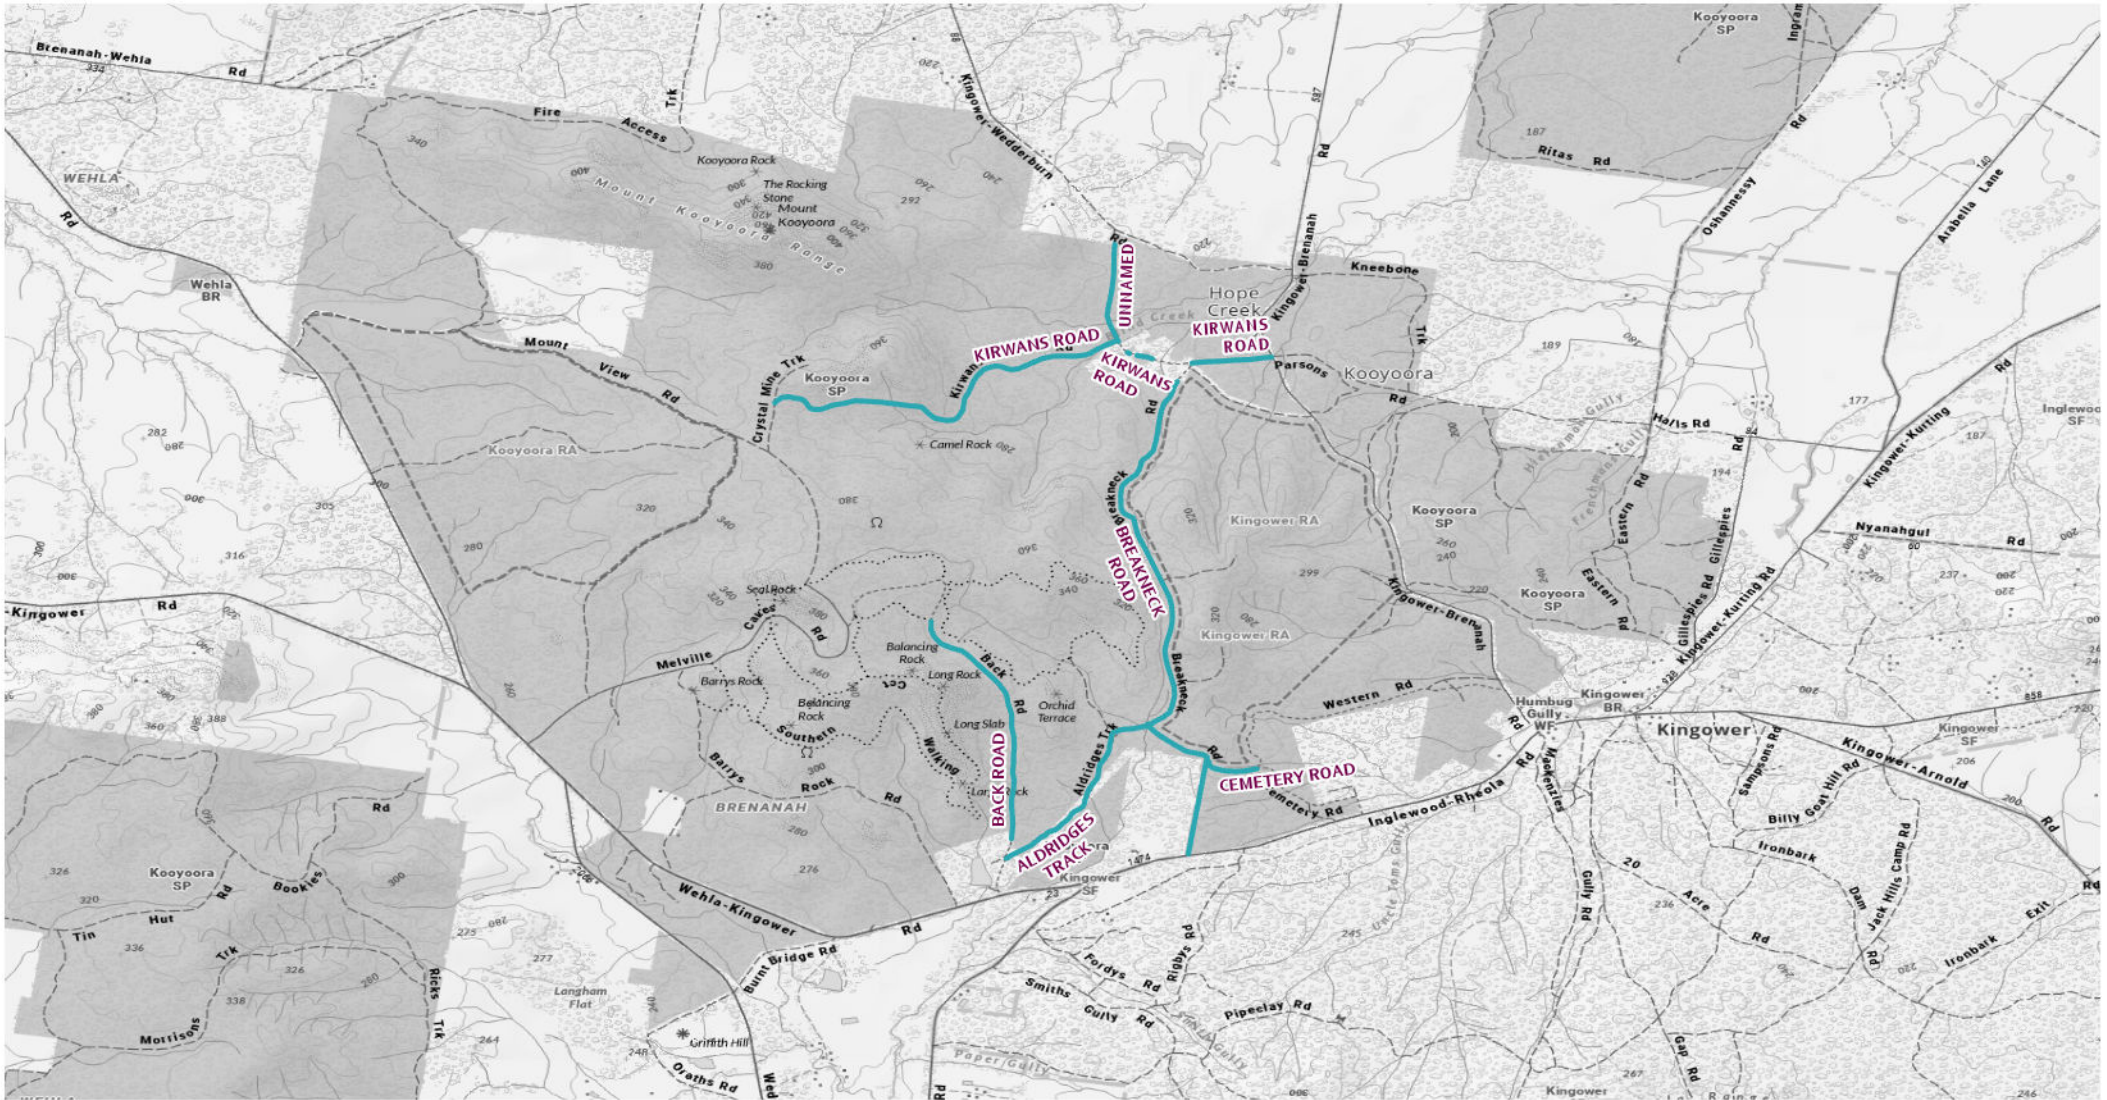

Map 38 - Enfield SP

2026 Seasonal Road Closures

Close 04/06/2026 - Open 29/10/2026

Disclaimer: Parks Victoria does not guarantee that this data is without flaw of any kind and therefore disclaims all liability which may arise from you relying on this information.
 Data source acknowledgements: State Digital Mapbase. The State of Victoria and the Department of Environment, Energy and Climate Action.

Map 39 - Kara Kara NP

2026 Seasonal Road Closures

— Close 04/06/2026 - Open 29/10/2026

Disclaimer: Parks Victoria does not guarantee that this data is without flaw of any kind and therefore disclaims all liability which may arise from you relying on this information.
 Data source acknowledgements: State Digital Mapbase. The State of Victoria and the Department of Environment, Energy and Climate Action.

Map 40 - Kooyoora SP

2026 Seasonal Road Closures

— Close 04/06/2026 - Open 29/10/2026

0 1.23 2.45 4.9 Km

Disclaimer: Parks Victoria does not guarantee that this data is without flaw of any kind and therefore disclaims all liability which may arise from you relying on this information.
 Data source acknowledgements: State Digital Mapbase. The State of Victoria and the Department of Environment, Energy and Climate Action.