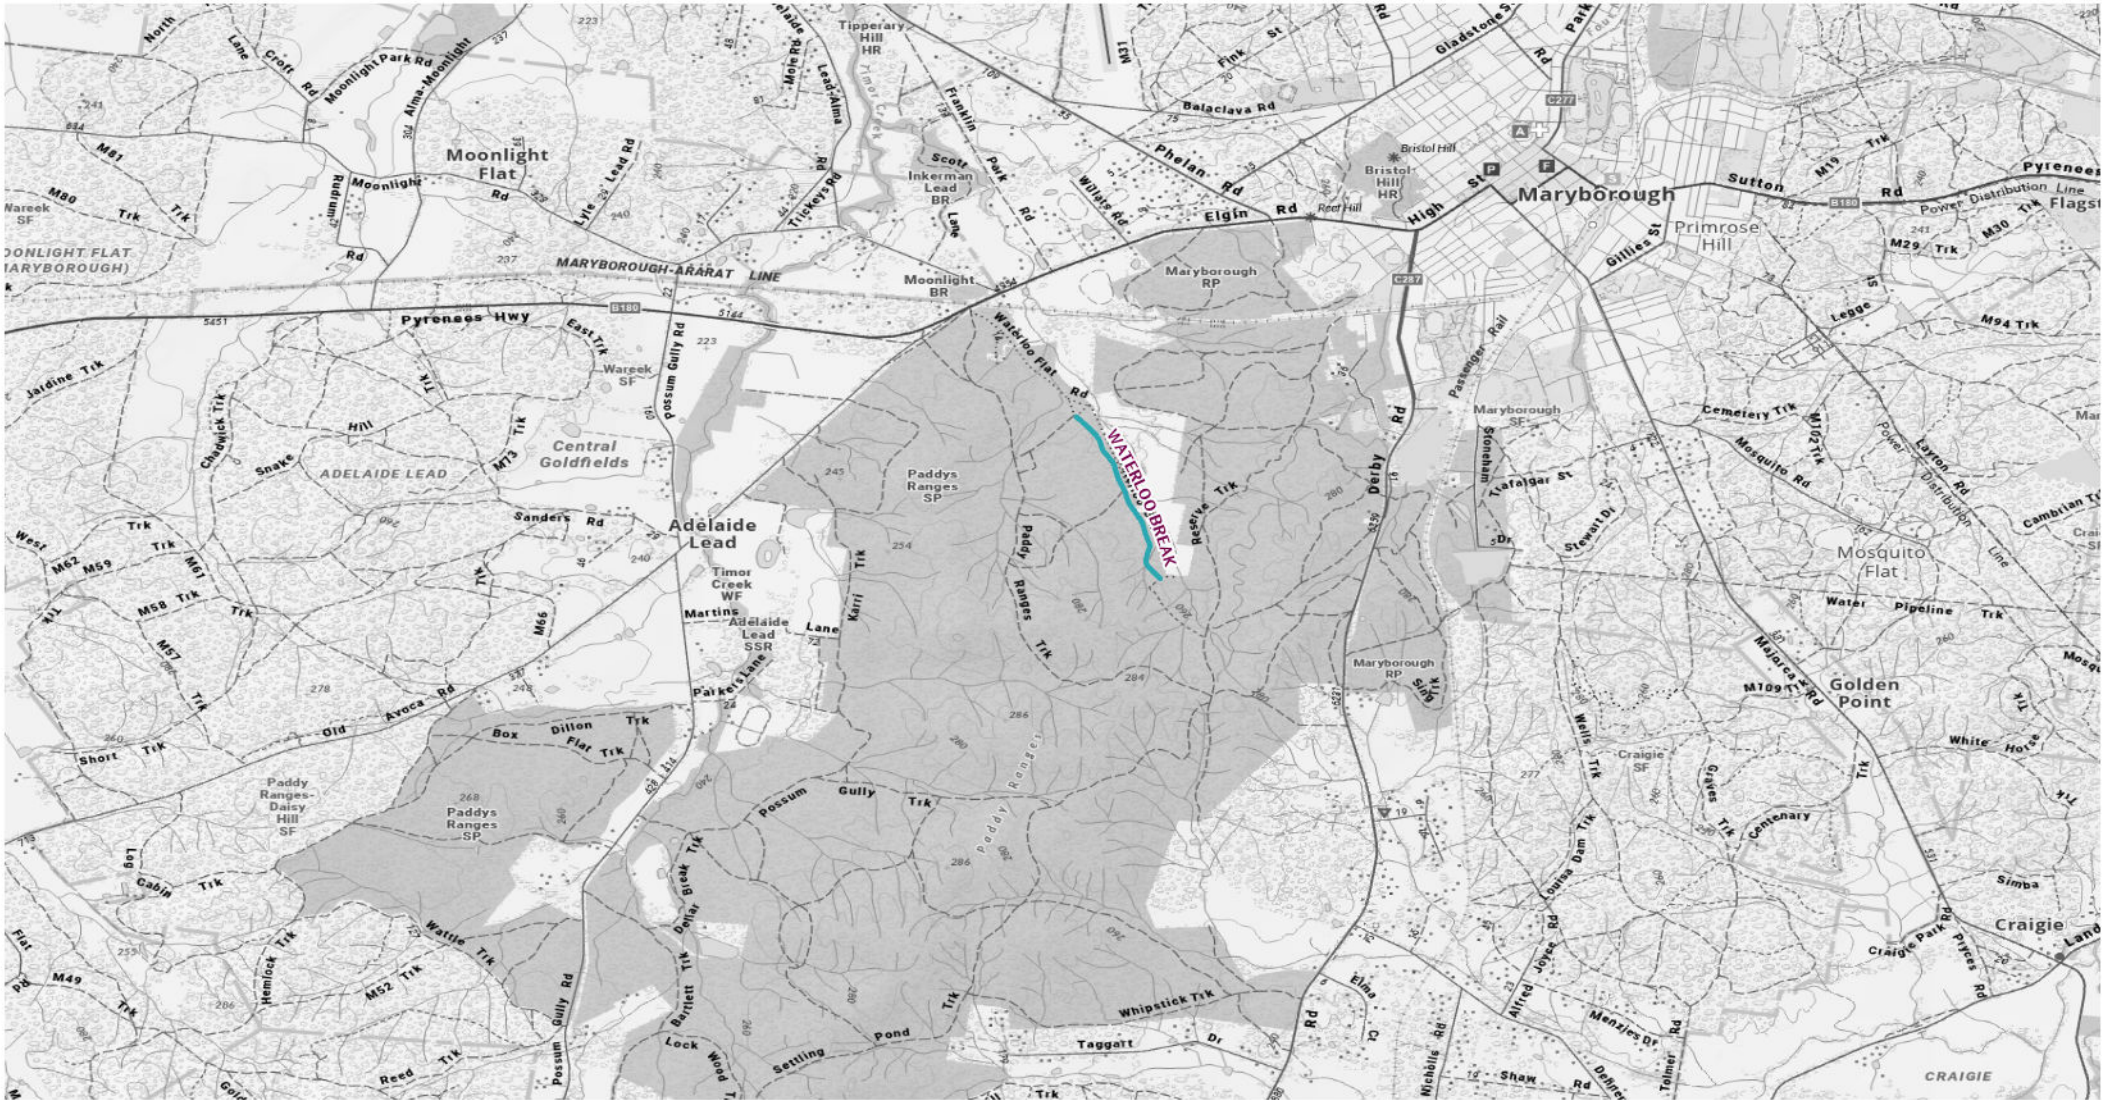

0 1.23 2.45 4.9 Km

Map 36 - Hepburn RP

2026 Seasonal Road Closures

Close 04/06/2026 - Open 29/10/2026

Disclaimer: Parks Victoria does not guarantee that this data is without flaw of any kind and therefore disclaims all liability which may arise from you relying on this information.
 Data source acknowledgements: State Digital Mapbase. The State of Victoria and the Department of Environment, Energy and Climate Action.