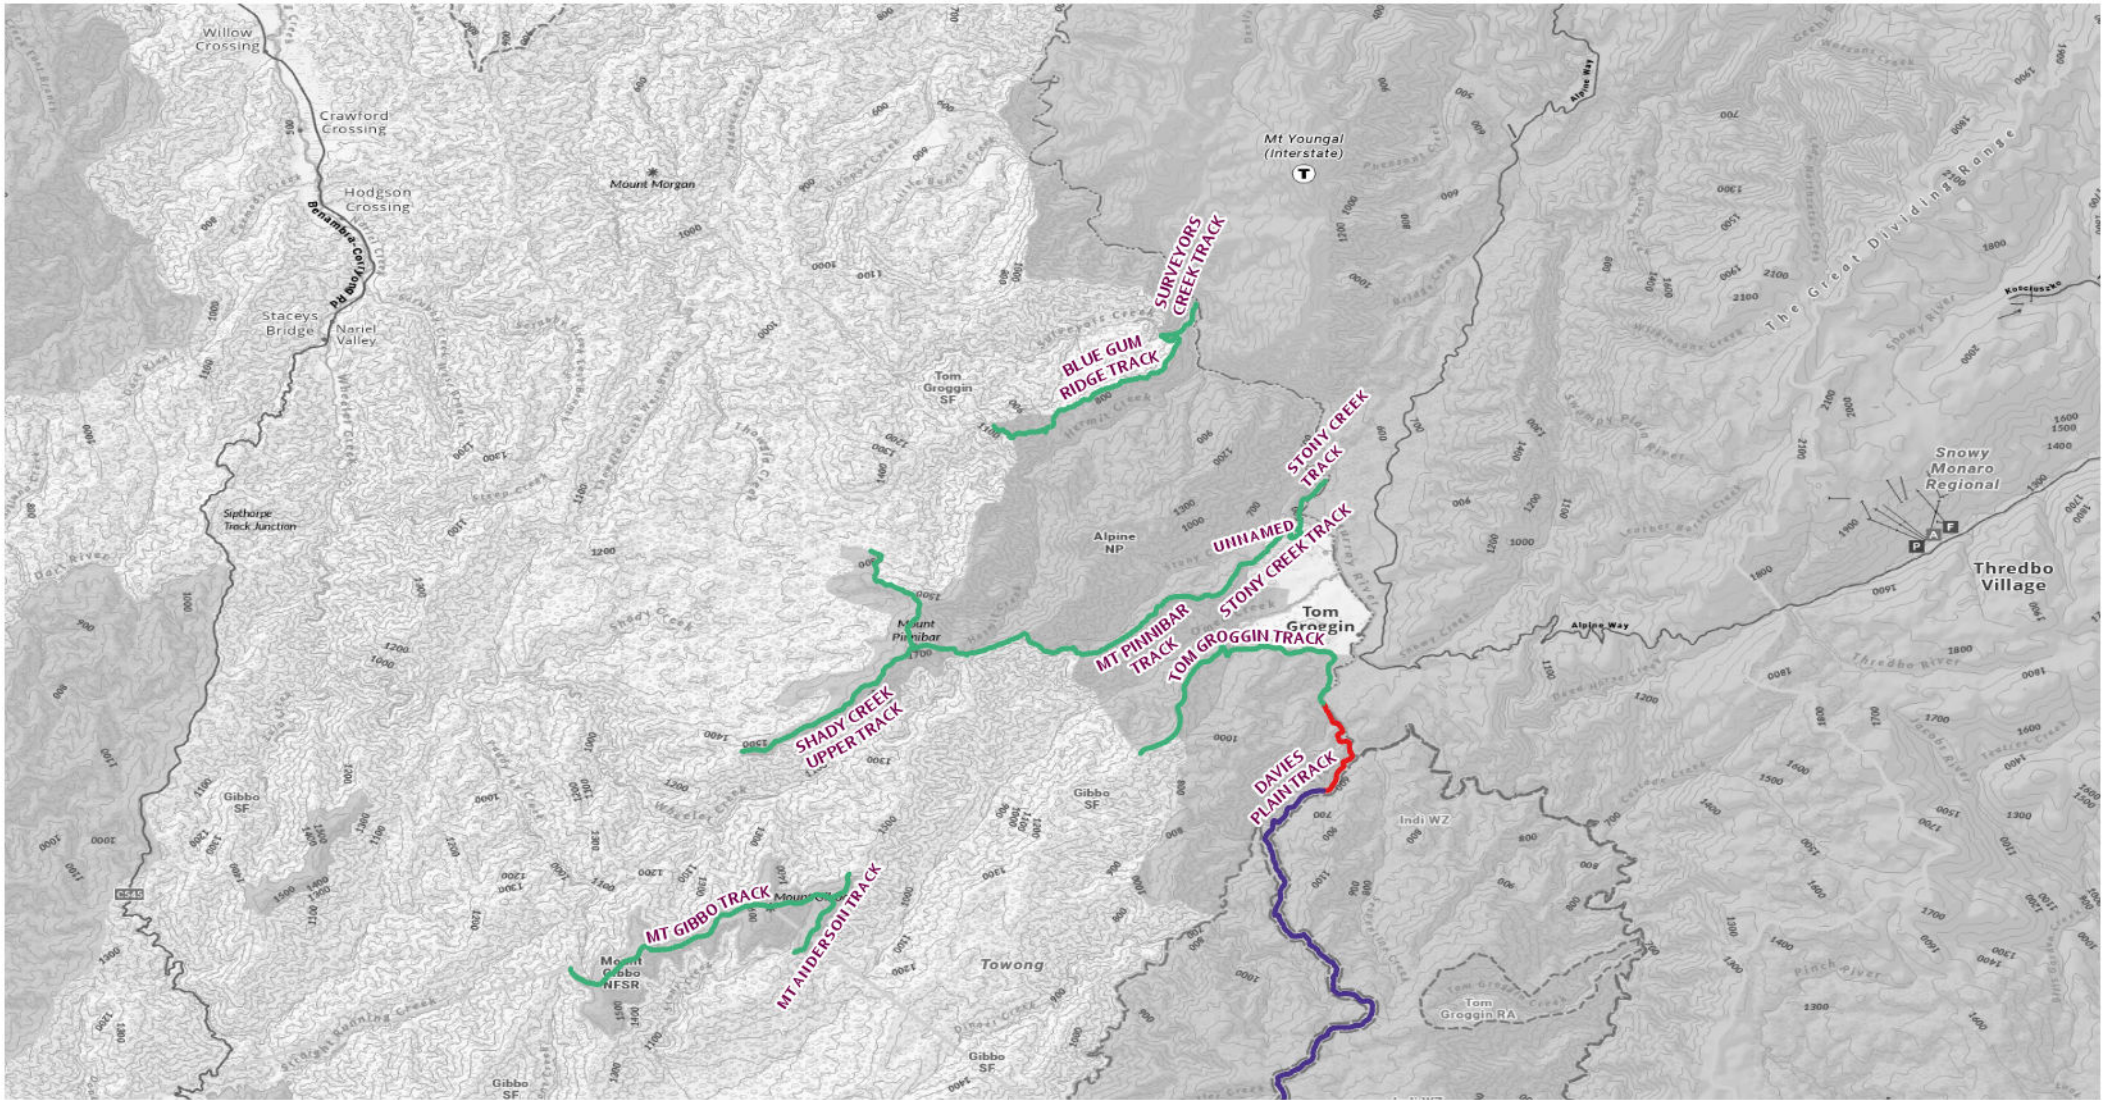

Map 10 - Alpine NP (Mt Pinnibar surroundings)

2026 Seasonal Road Closures