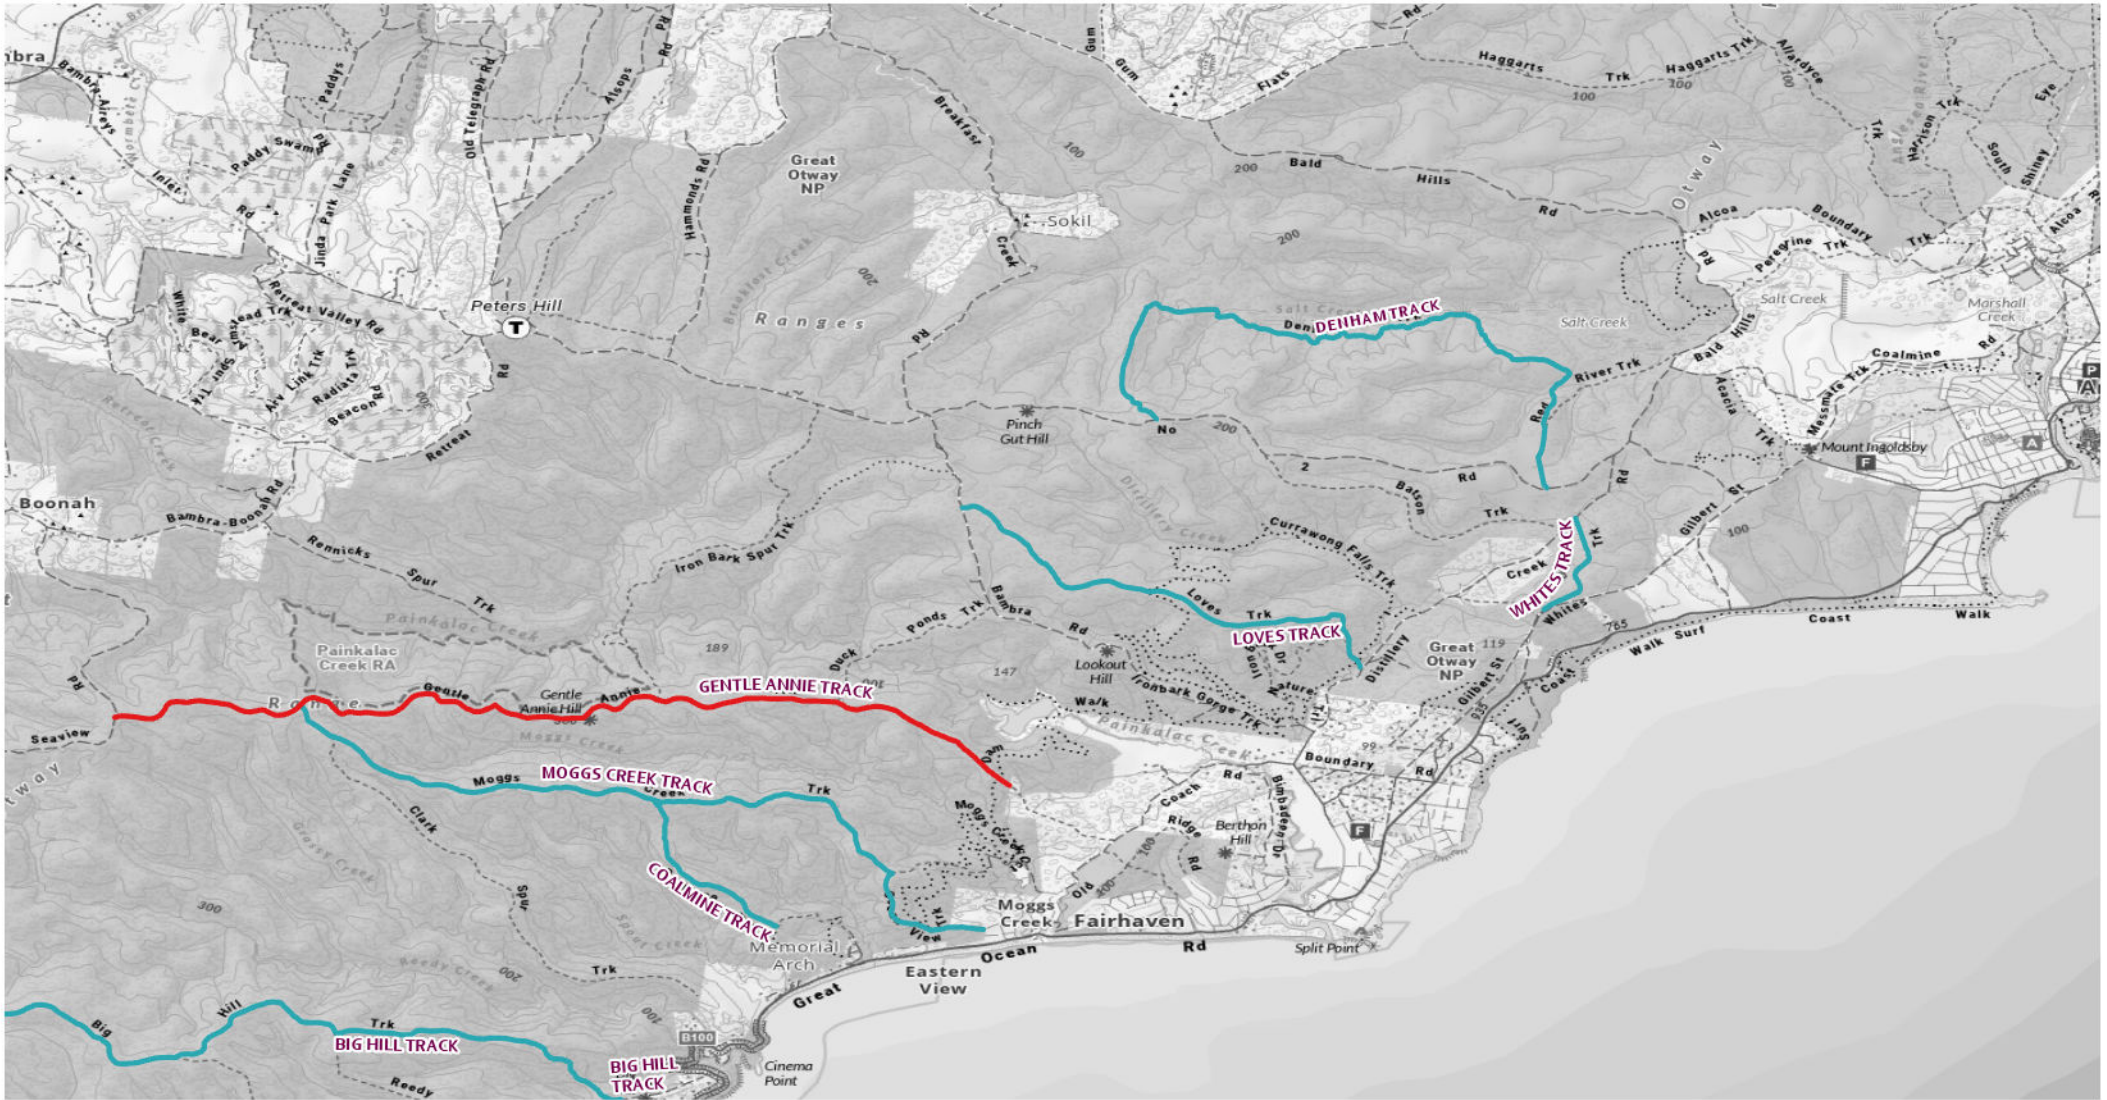

0 2.05 4.1 8.2 Km

Map 61 - Great Otway NP (Forest)

2026 Seasonal Road Closures

0 2.05 4.1 8.2 Km

— Close 04/06/2026 - Open 29/10/2026

— Close 04/06/2026 - Open 29/11/2026

Map 63 - Great Otway NP (Fairhaven)

2026 Seasonal Road Closures

0 2.05 4.1 8.2 Km

- Close 04/06/2026 - Open 29/10/2026
- Close 11/06/2026 - Open 29/10/2026