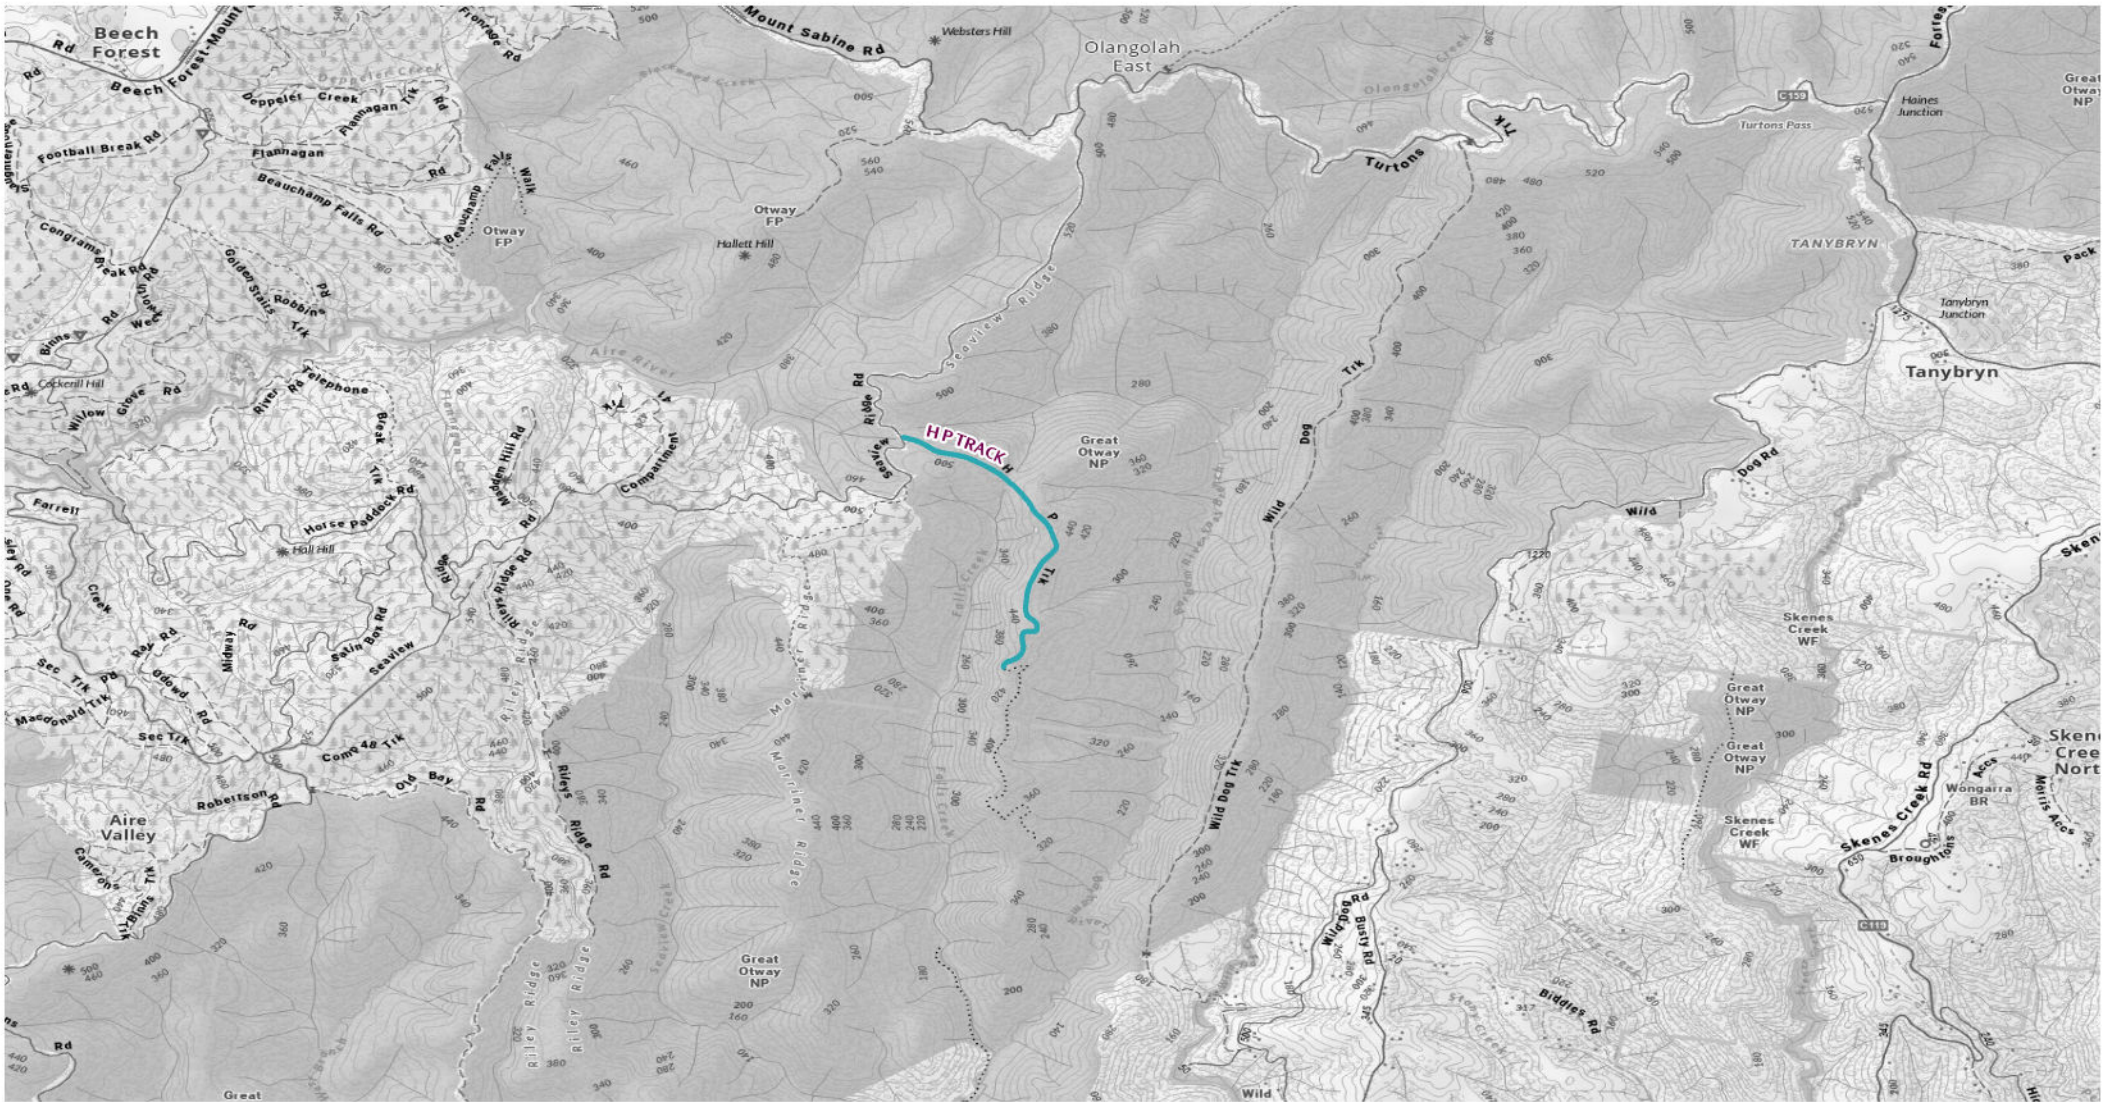

0 1.23 2.45 4.9 Km

Map 57 - Great Otway NP (Middle)

2026 Seasonal Road Closures

0 3.02 6.05 12.1 Km

- Close 04/06/2026 - Open 29/10/2026
- Close 04/06/2026 - Open 29/11/2026
- Close 11/06/2026 - Open 29/10/2026