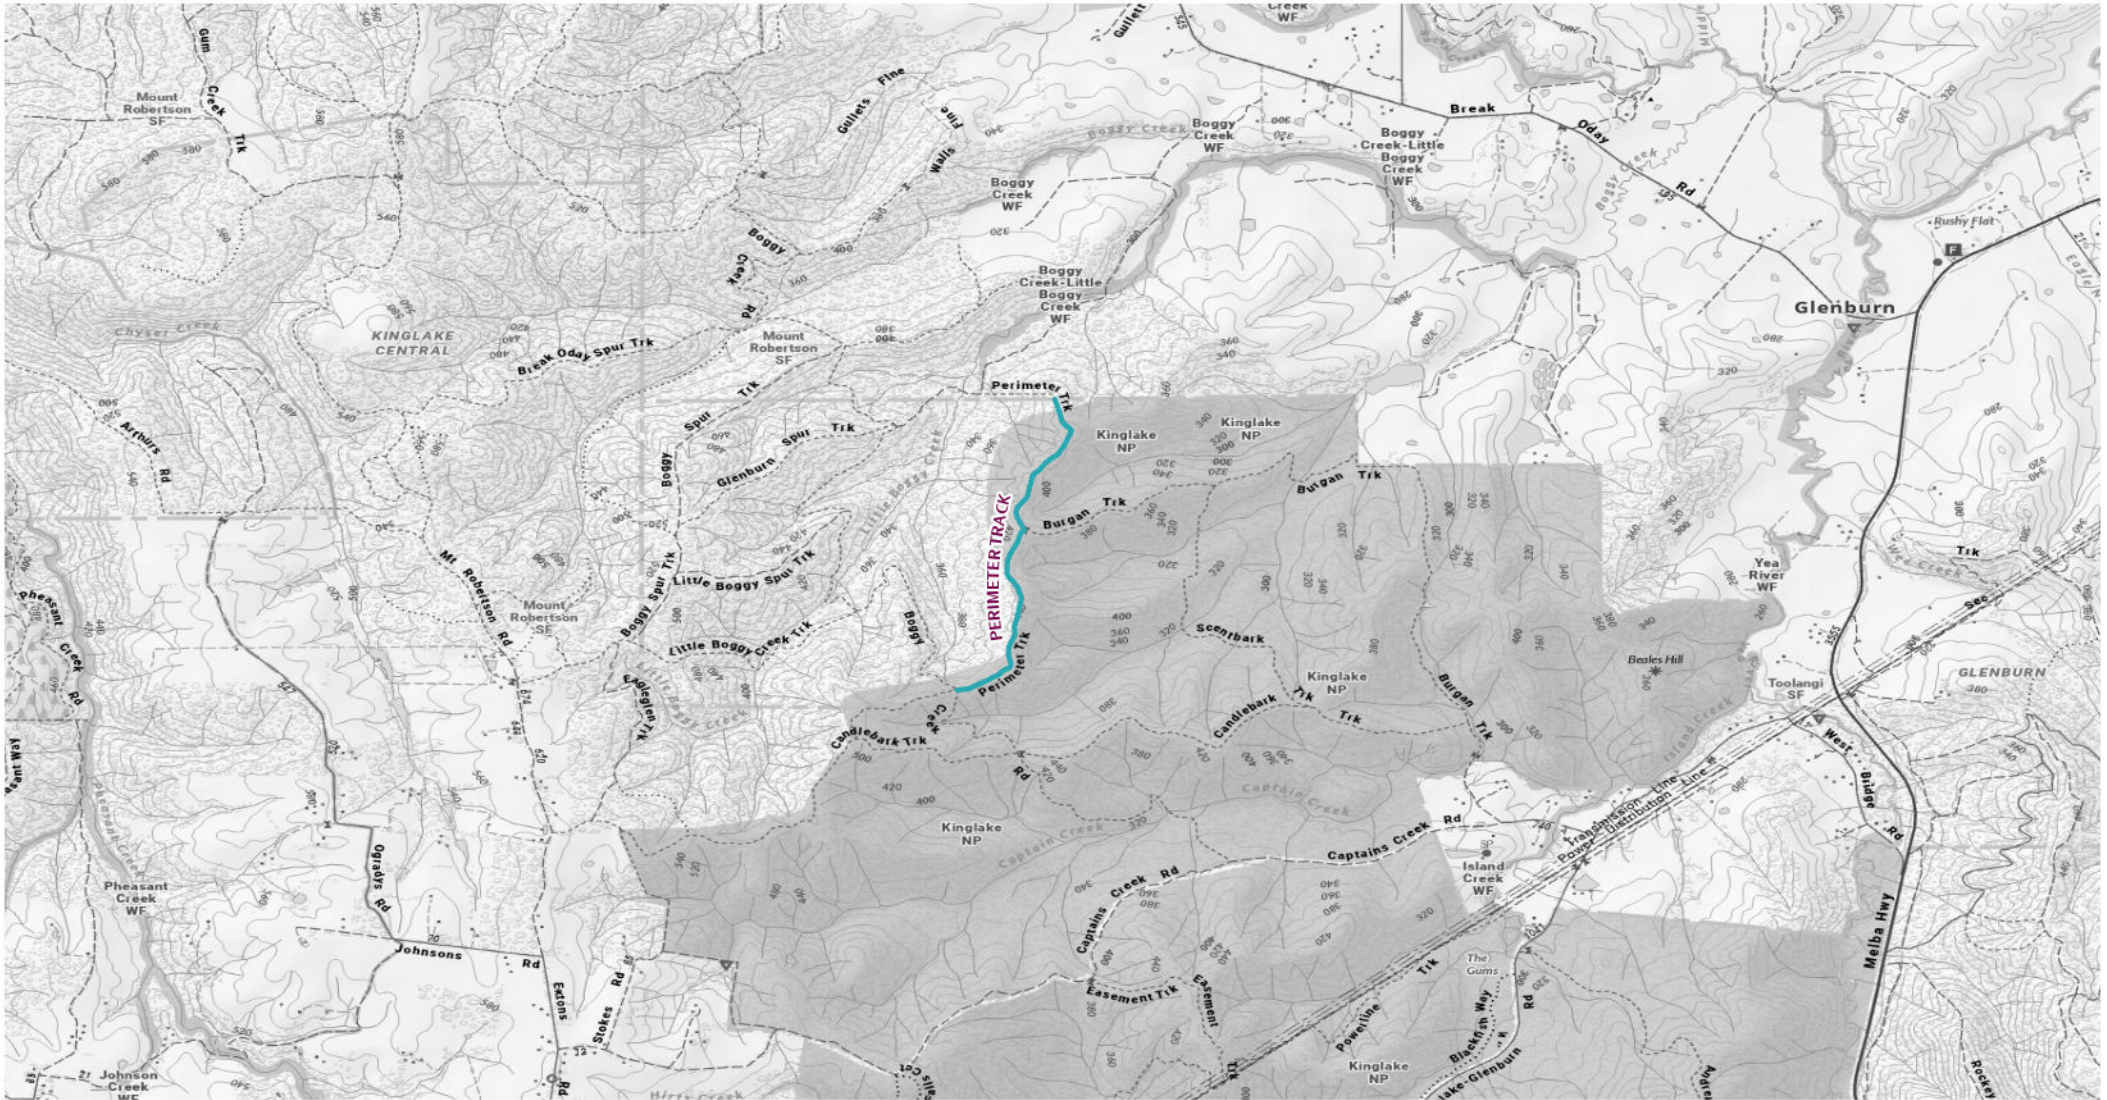

Map 31 - Bunyip SP

2026 Seasonal Road Closures

- Close 30/04/2026 - Open 29/11/2026
- Close 11/06/2026 - Open 29/10/2026

Disclaimer: Parks Victoria does not guarantee that this data is without flaw of any kind and therefore disclaims all liability which may arise from you relying on this information.
 Data source acknowledgements: State Digital Mapbase. The State of Victoria and the Department of Environment, Energy and Climate Action.