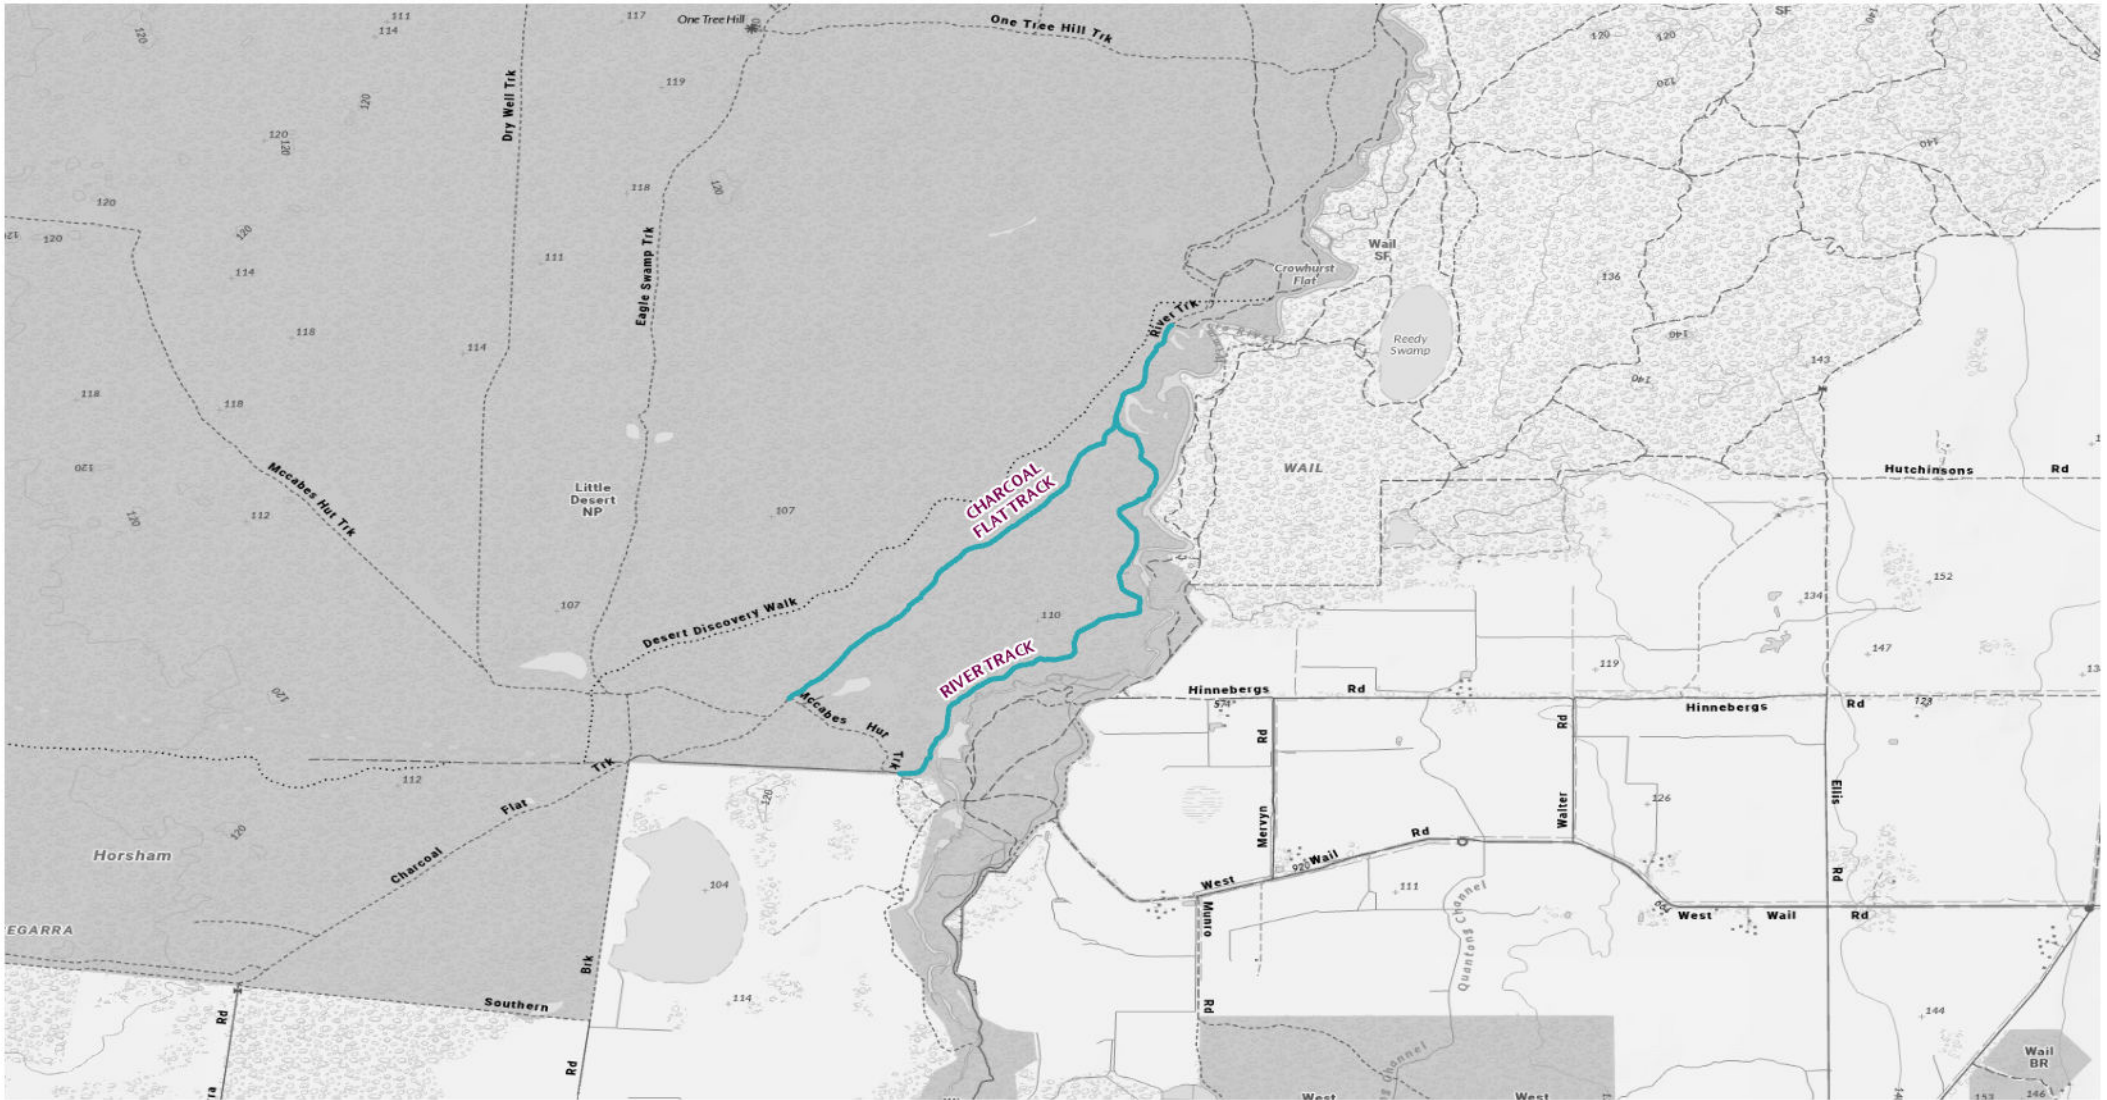

Map 43 - Little Desert NP

2026 Seasonal Road Closures

— Close 04/06/2026 - Open 29/10/2026

Disclaimer: Parks Victoria does not guarantee that this data is without flaw of any kind and therefore disclaims all liability which may arise from you relying on this information.
Data source acknowledgements: State Digital Mapbase. The State of Victoria and the Department of Environment, Energy and Climate Action.