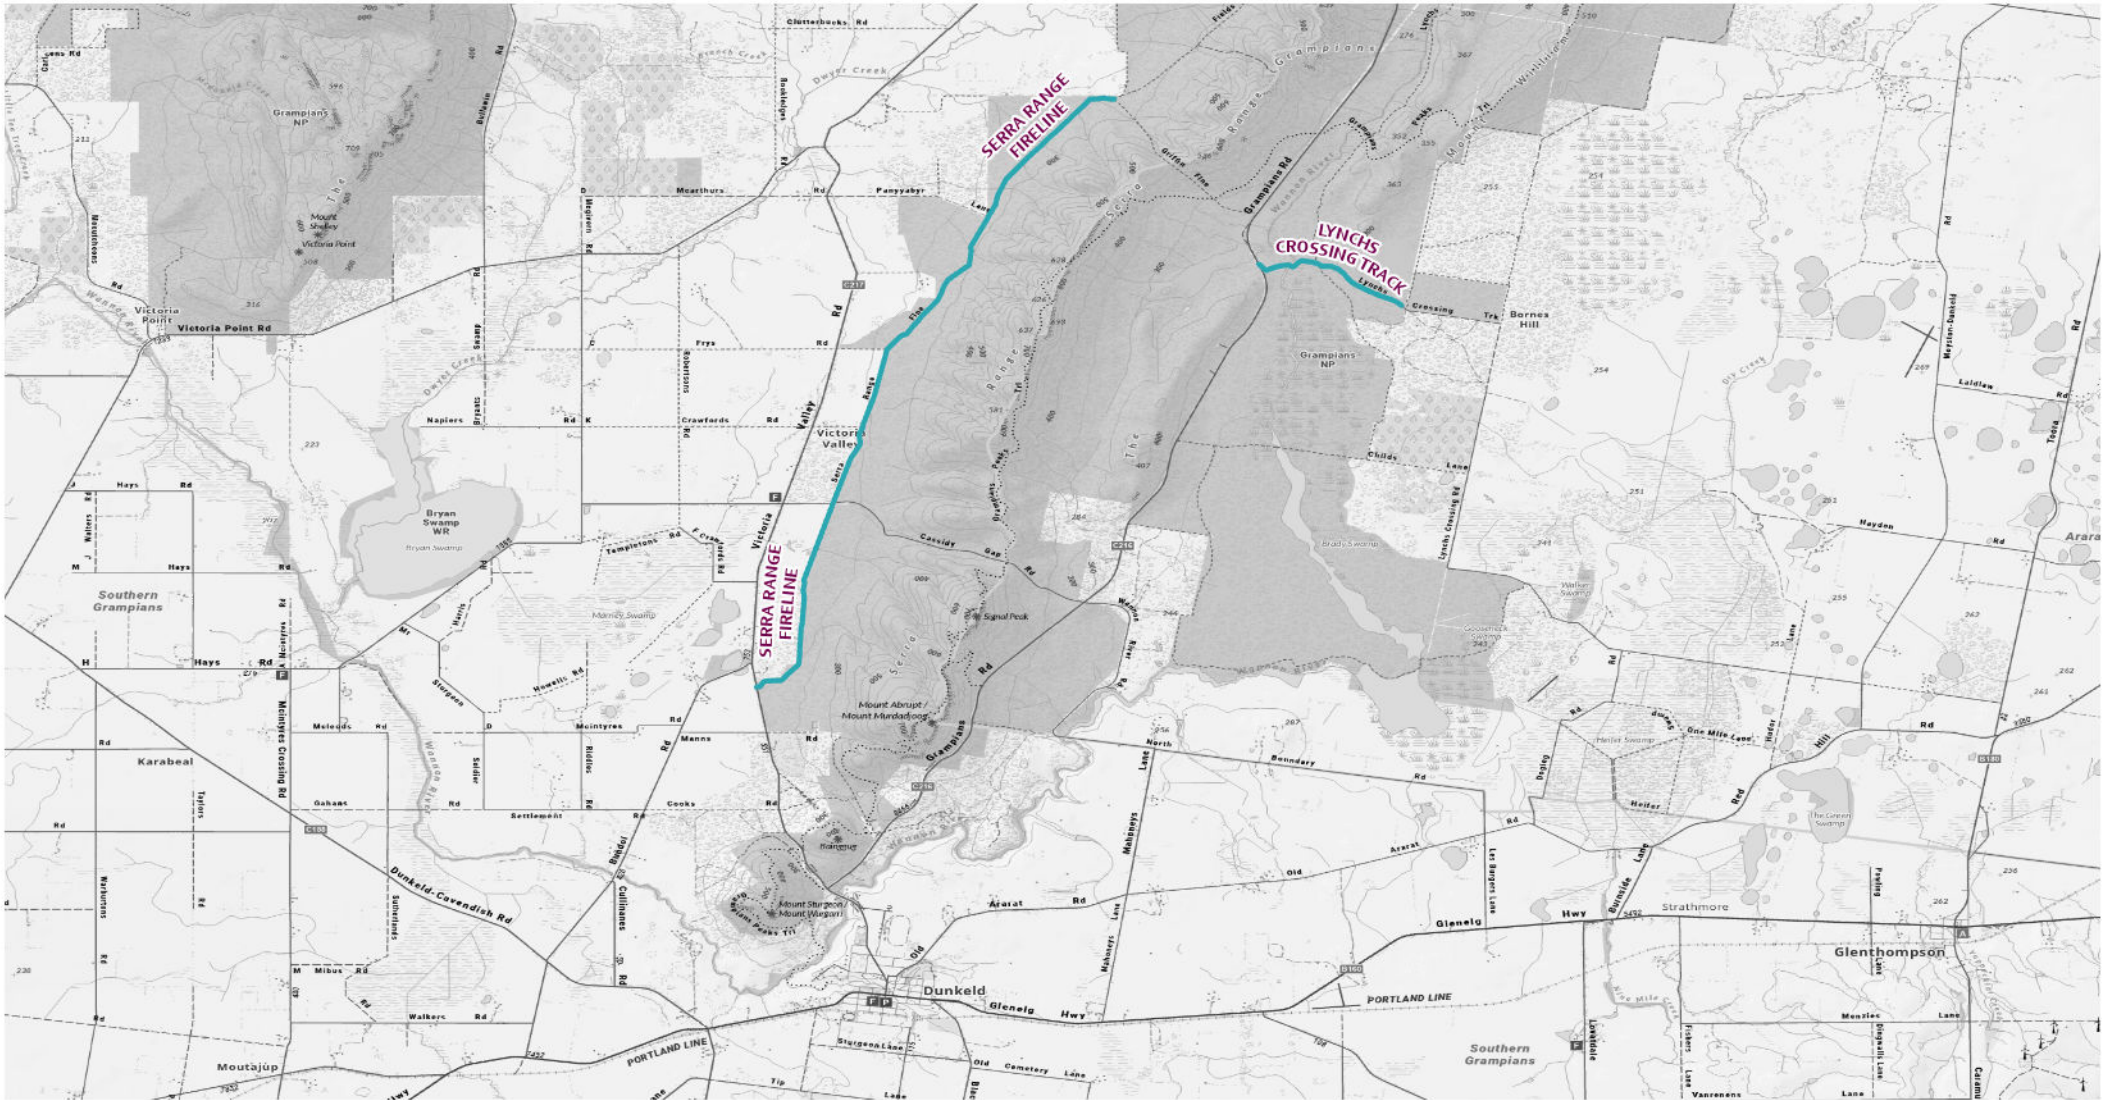

0 2.52 5.05 10.1 Km

Map 47 - Grampians NP (West)

2026 Seasonal Road Closures

- Close 04/06/2026 - Open 29/10/2026
- Close 11/06/2026 - Open 29/10/2026

0 3.23 6.45 12.9 Km

Map 48 - Grampians NP (Far South)

2026 Seasonal Road Closures

— Close 04/06/2026 - Open 29/10/2026

0 3.23 6.45 12.9 Km

Map 49 - Grampians NP (South)

2026 Seasonal Road Closures

— Close 04/06/2026 - Open 29/10/2026

0 1.23 2.45 4.9 Km

Disclaimer: Parks Victoria does not guarantee that this data is without flaw of any kind and therefore disclaims all liability which may arise from you relying on this information.
 Data source acknowledgements: State Digital Mapbase. The State of Victoria and the Department of Environment, Energy and Climate Action.

Map 50 - Black Range SP & Glenelg River Fulham SSR

2026 Seasonal Road Closures

— Close 04/06/2026 - Open 29/10/2026

0 2.45 4.9 9.8 Km

Map 51 - Delgholm SP

2026 Seasonal Road Closures

Close 04/06/2026 - Open 29/10/2026