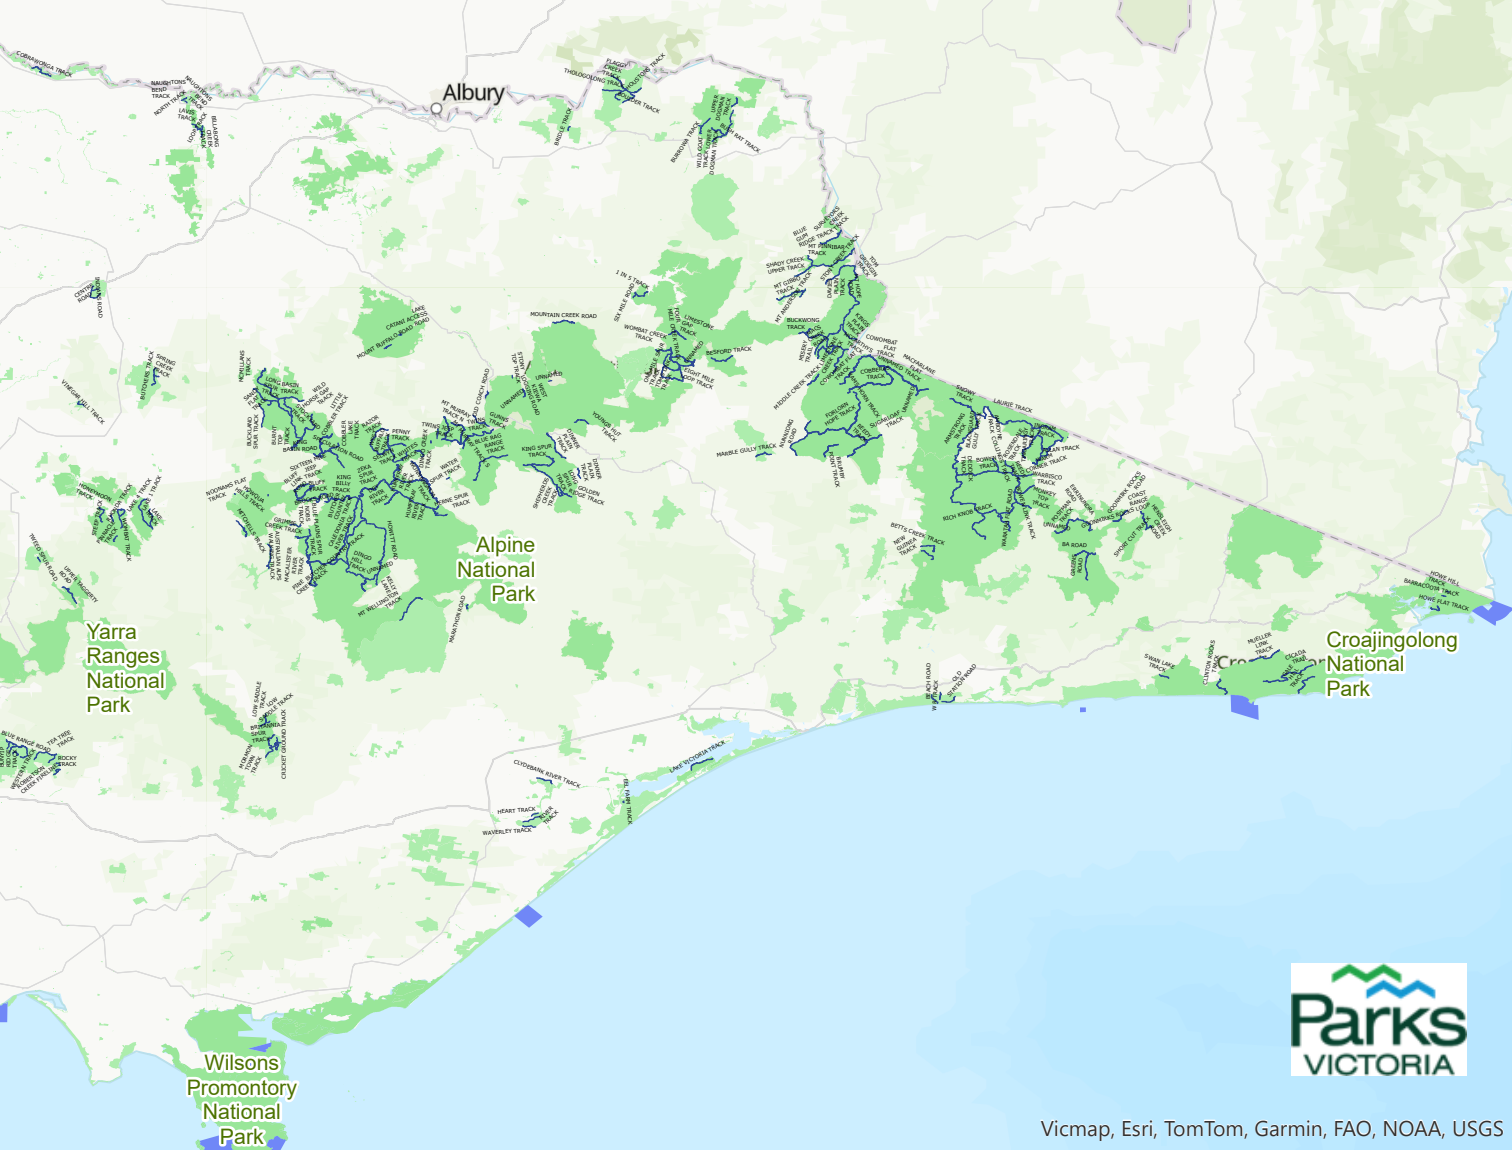

OFFICIAL

Big
Desert
Wilderness
Park

Wyperfeld
National
Park

Attachment 2-PV Seasonal Road Closures 2024 - Western Region.pdf

Little
Desert
National
Park

Grampians
National
Park

Victoria

Mount Gambier

Geelong

Attachment 3- PV Seasonal Road Closures 2024 -Eastern Region.pdf

Attachment 4- PV Seasonal Road Closures 2024 -Northern & Melbourne Regions.pdf

Wilsons Promontory National Park