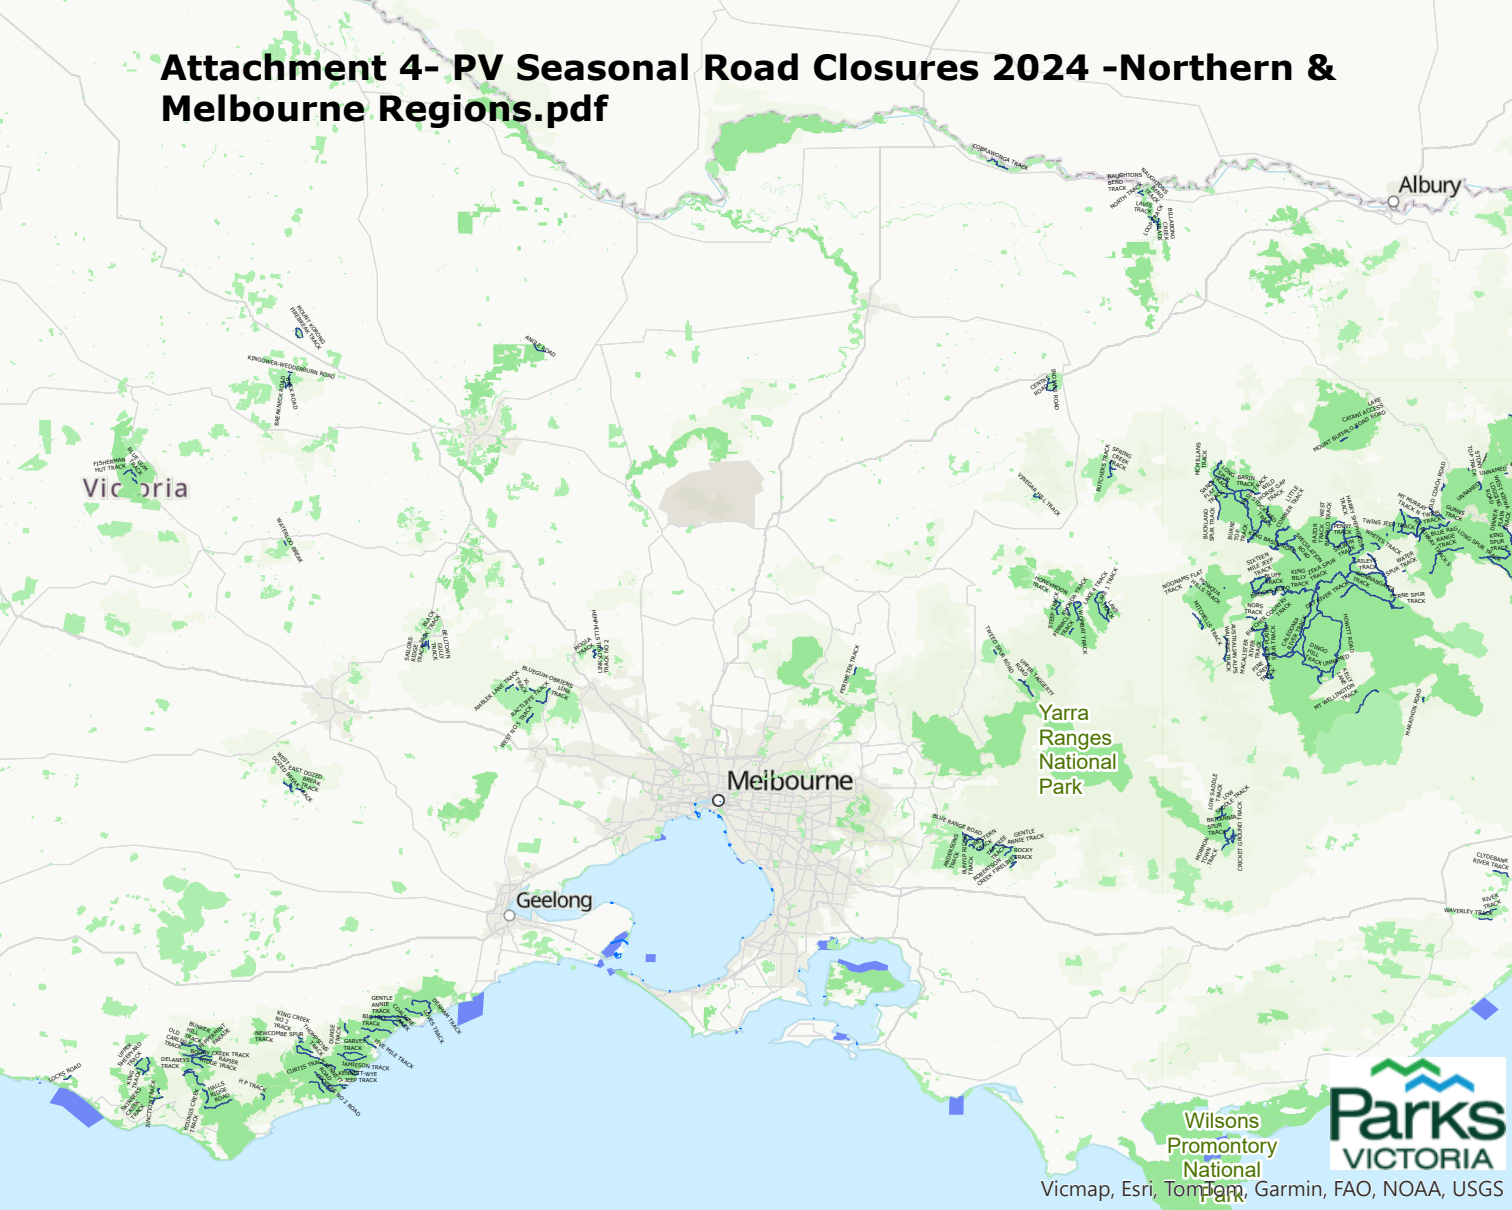

OFFICIAL

Big
Desert
Wilderness
Park

Wyperfeld
National
Park

Attachment 2-PV Seasonal Road Closures 2024 - Western Region.pdf

Little
Desert
National
Park

Grampians
National
Park

Victoria

Mount Gambier

Geelong

Attachment 3- PV Seasonal Road Closures 2024 -Eastern Region.pdf

Attachment 4- PV Seasonal Road Closures 2024 -Northern & Melbourne Regions.pdf

Wilsons Promontory National Park