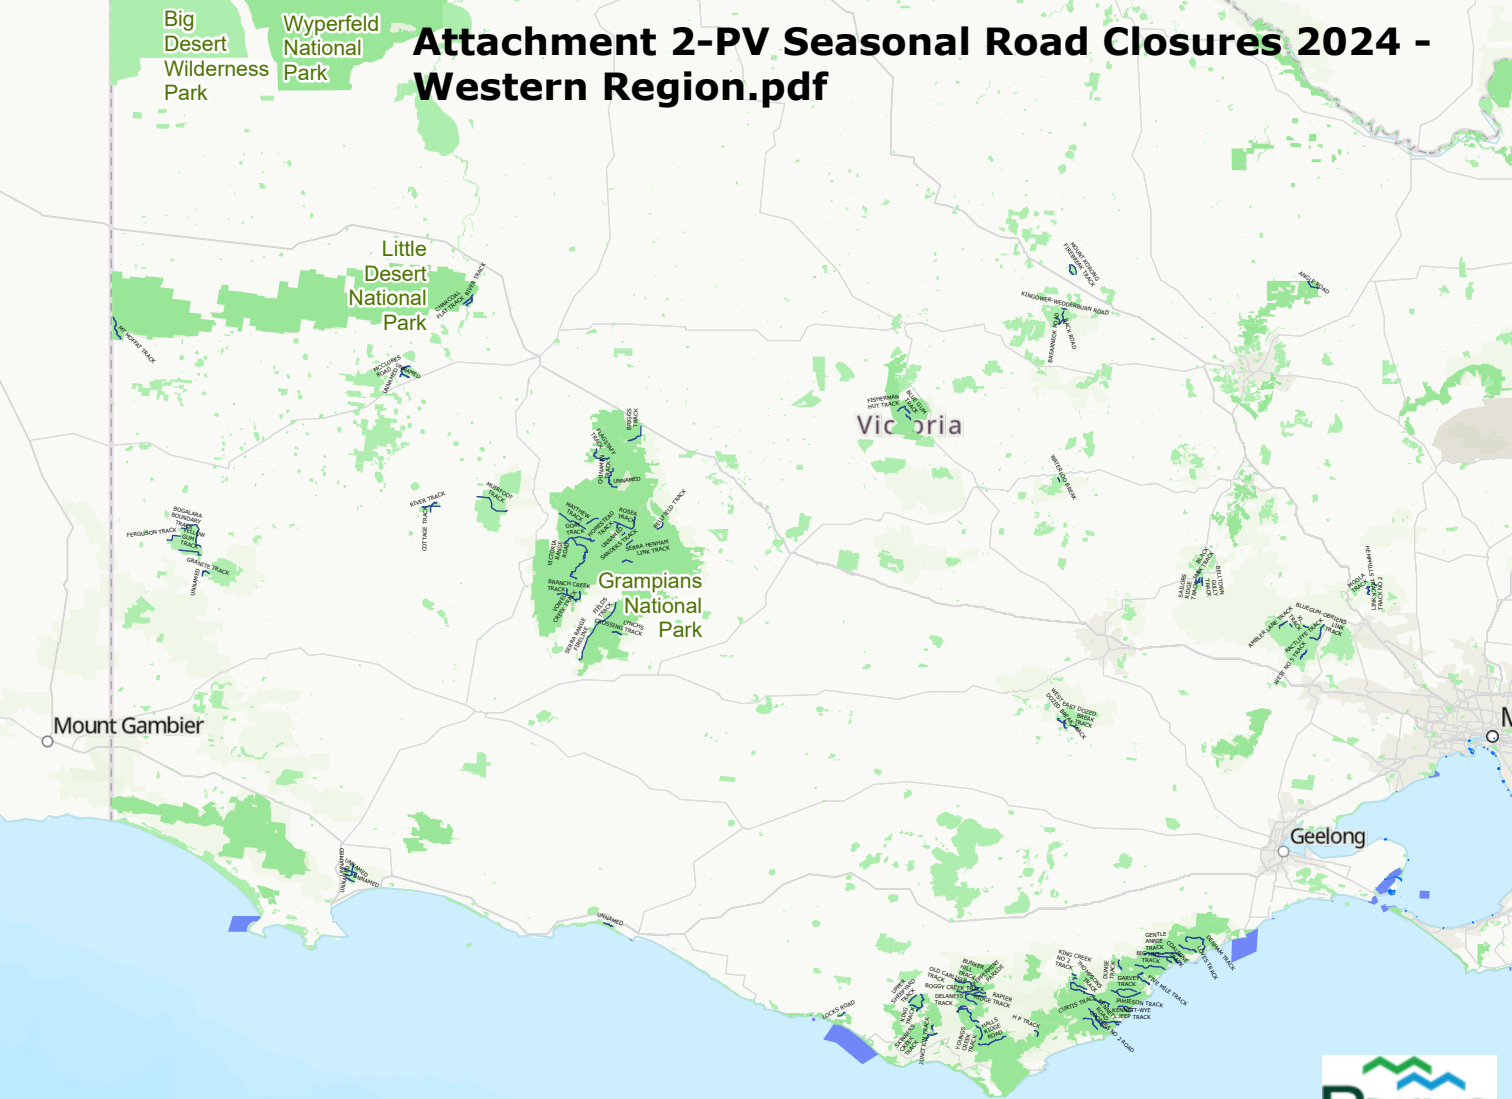

Big
Desert
Wilderness
Park

Wyperfeld
National
Park

Attachment 2-PV Seasonal Road Closures 2024 - Western Region.pdf

Little
Desert
National
Park

Grampians
National
Park

Victoria

Mount Gambier

Geelong