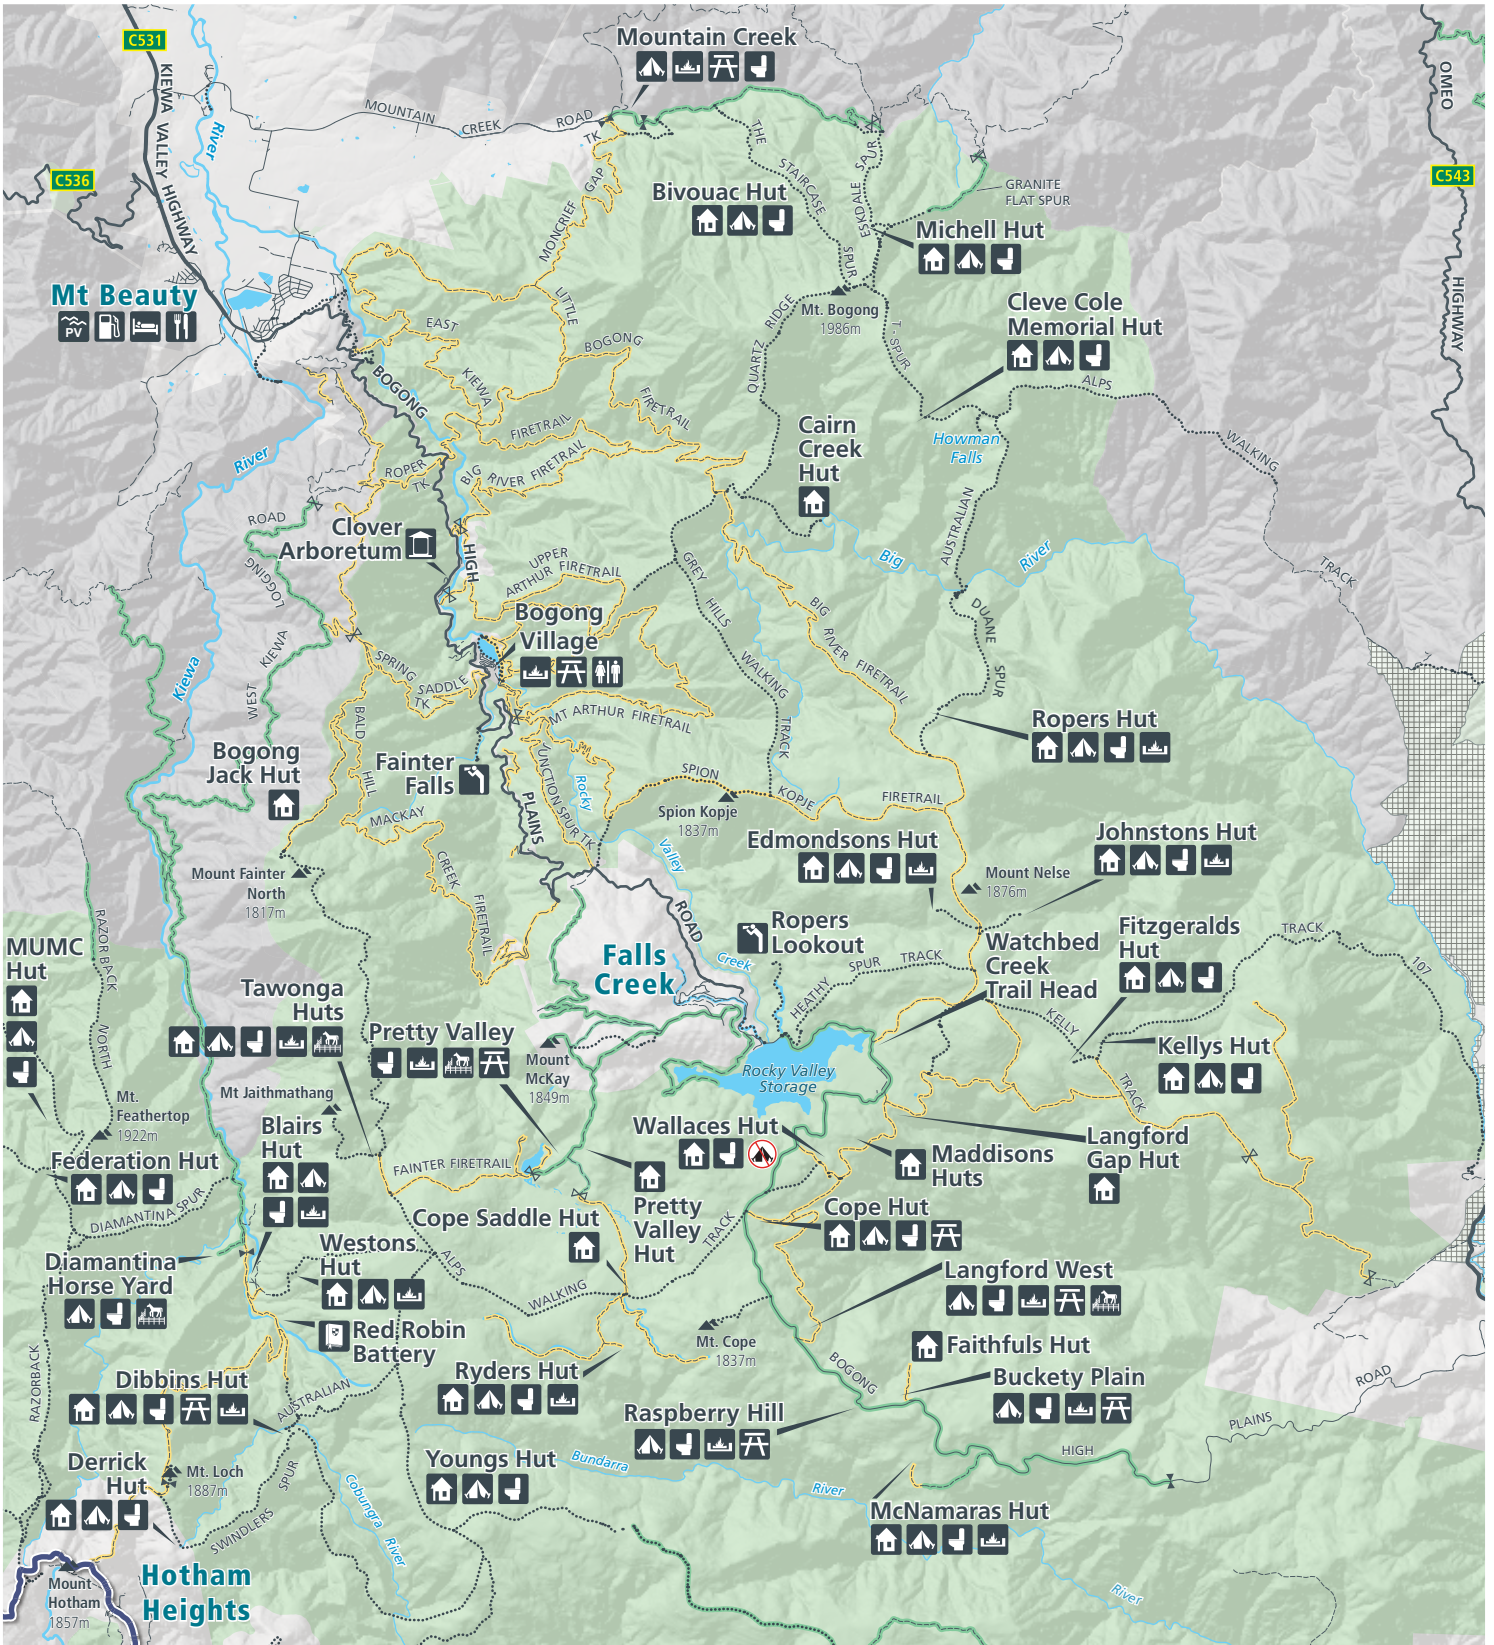

# Alpine National Park

## The Bogong High Plains and Mt Bogong

www.parks.vic.gov.au  
 Disclaimer: Parks Victoria does not guarantee that this data is without flaw of any kind and therefore disclaims all liability which may arise from you relying on this information. Data source acknowledgements: State Digital Mapbase. The State of Victoria and the Department of Environment and Primary Industries. Cartography by Parks Victoria October 2023.  
 For mobile App search for Avenza PDF Maps