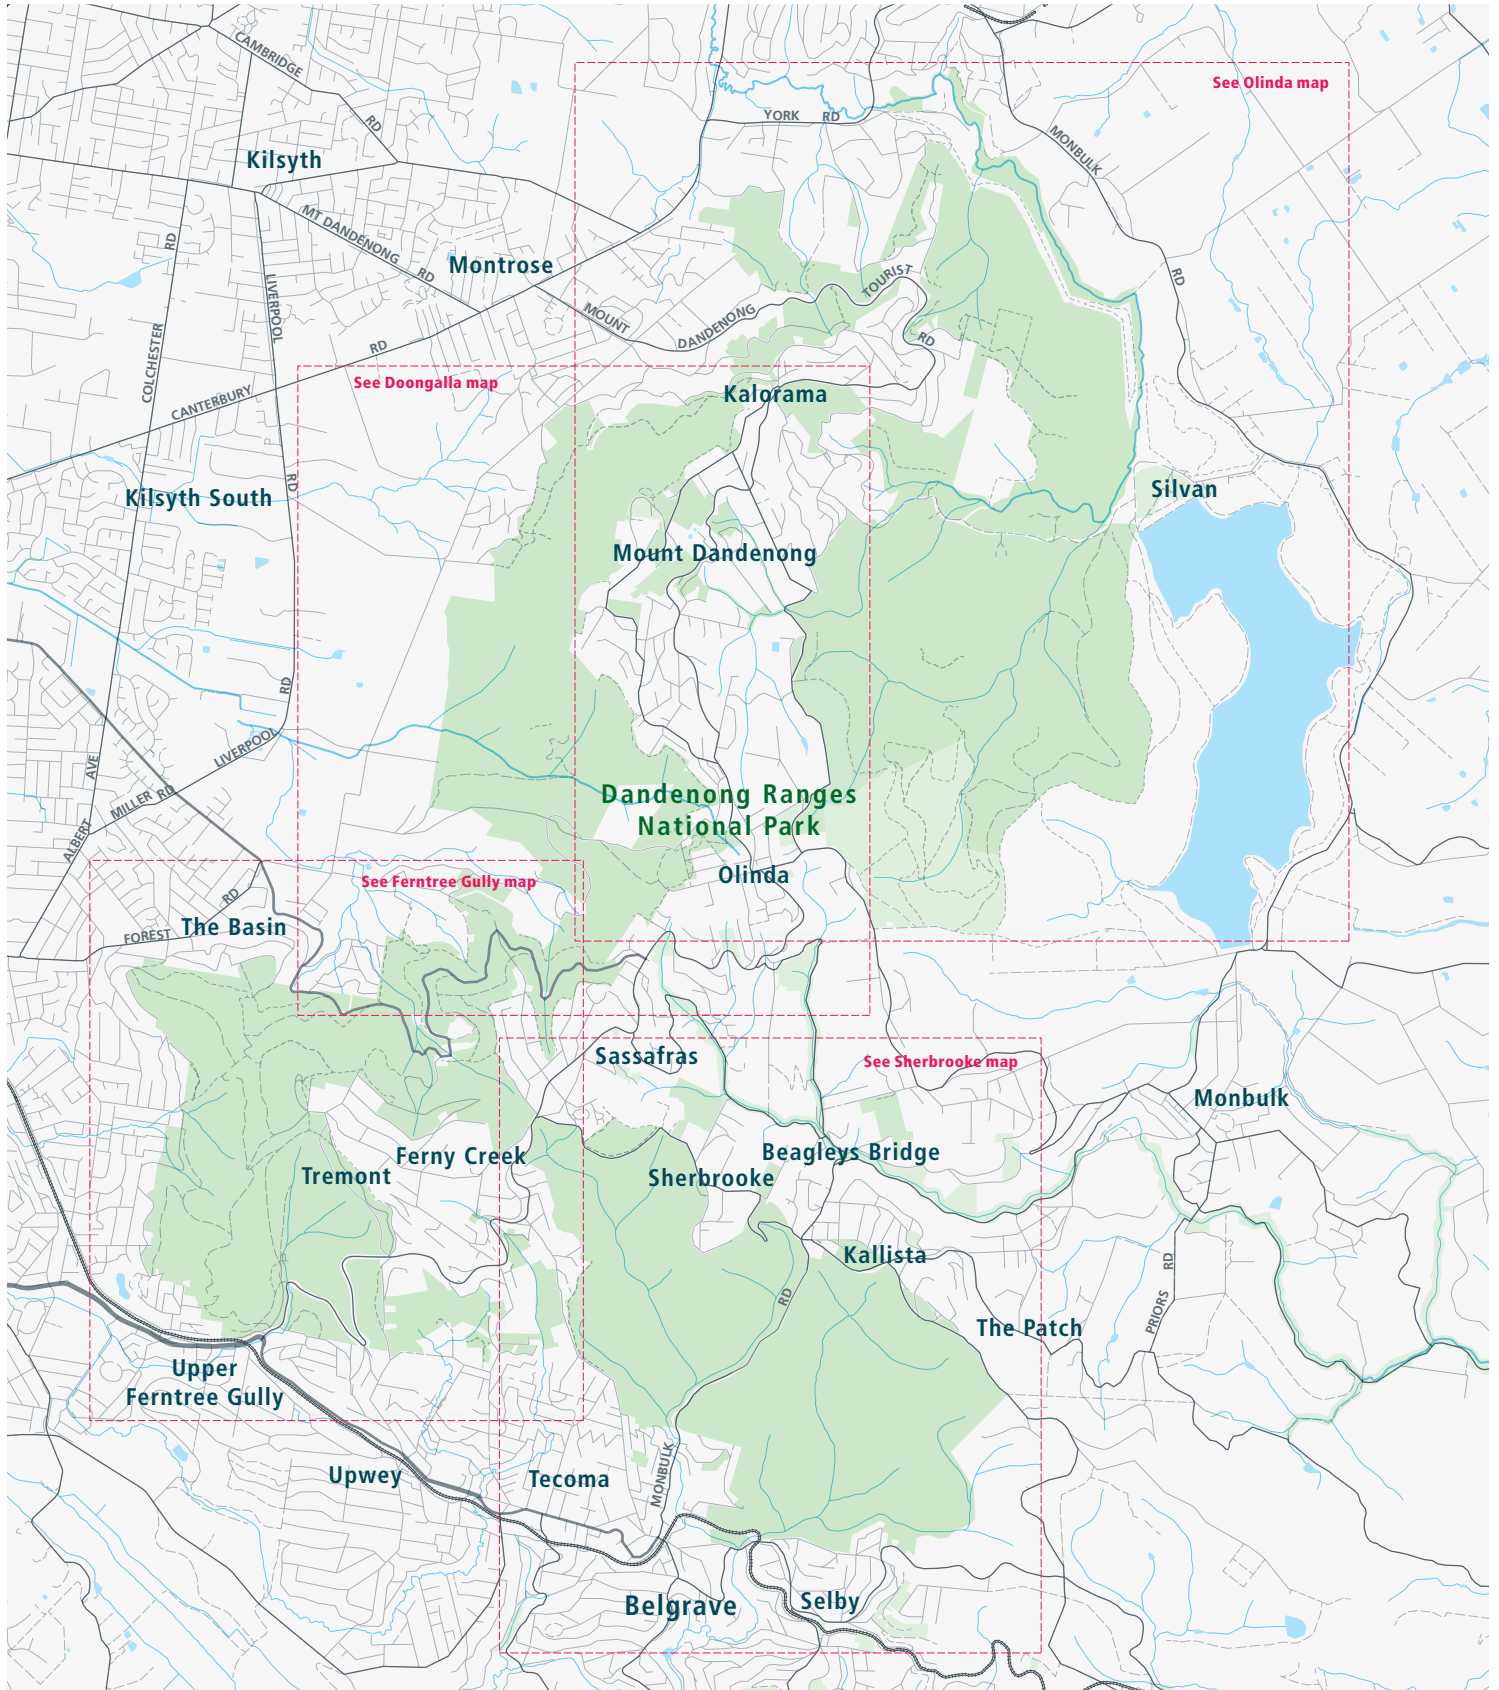

# Dandenong Ranges National Park

Overview map

-  Dandenong Ranges National Park
-  Other park/reserve
-  Waterbody