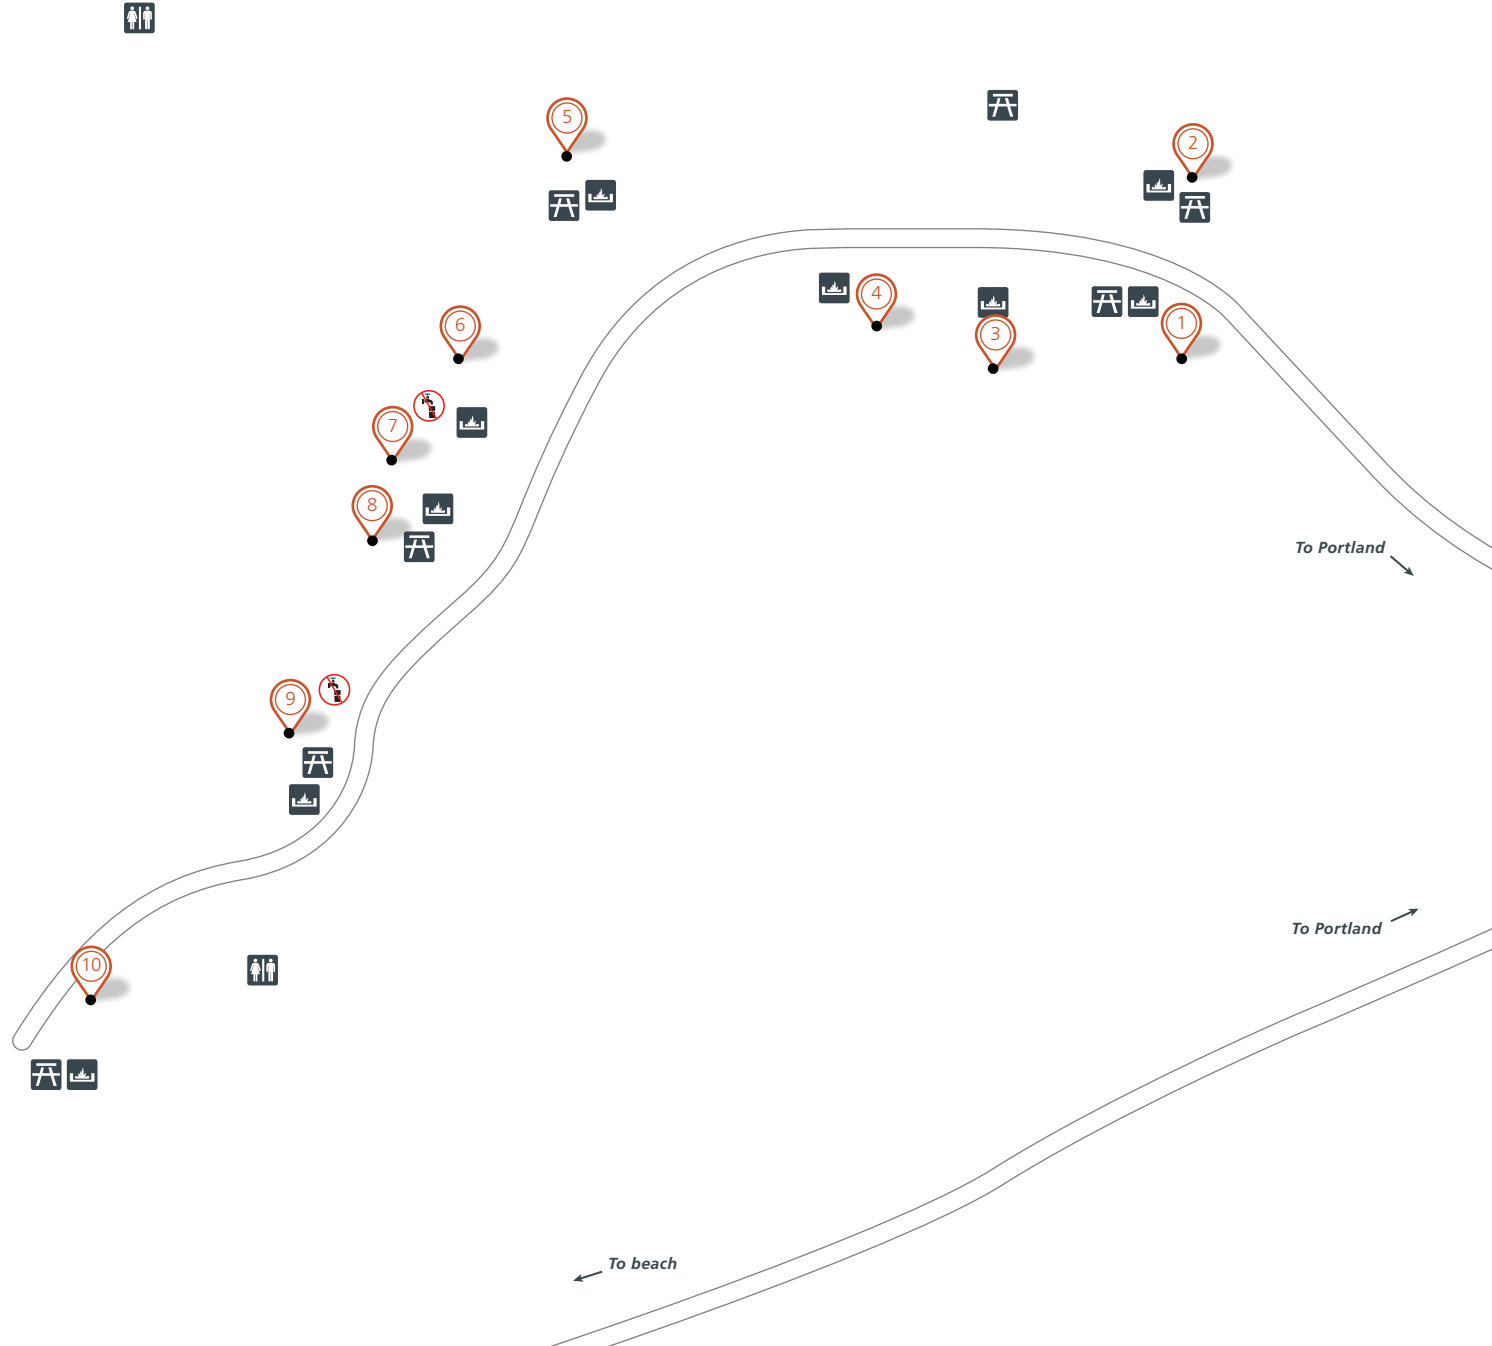

Lake Mombeong Campground

Discovery Bay Coastal Park

 Campsite (tent or caravan)

 Toilets

 Water (non-potable)

 Picnic table

 Fireplace

 Road

Regulatory information

Please take your rubbish with you

To book your site, visit
www.parks.vic.gov.au/stay or call **13 1963**

Swan Lake Campground

Discovery Bay Coastal Park

 Campsite (tent or caravan)

 Toilets  Information  Picnic table

 Fireplace  Water (non-potable)

 Road  Walking track

Regulatory information
Please take your rubbish with you

To book your site, visit
www.parks.vic.gov.au/stay or call 13 1963