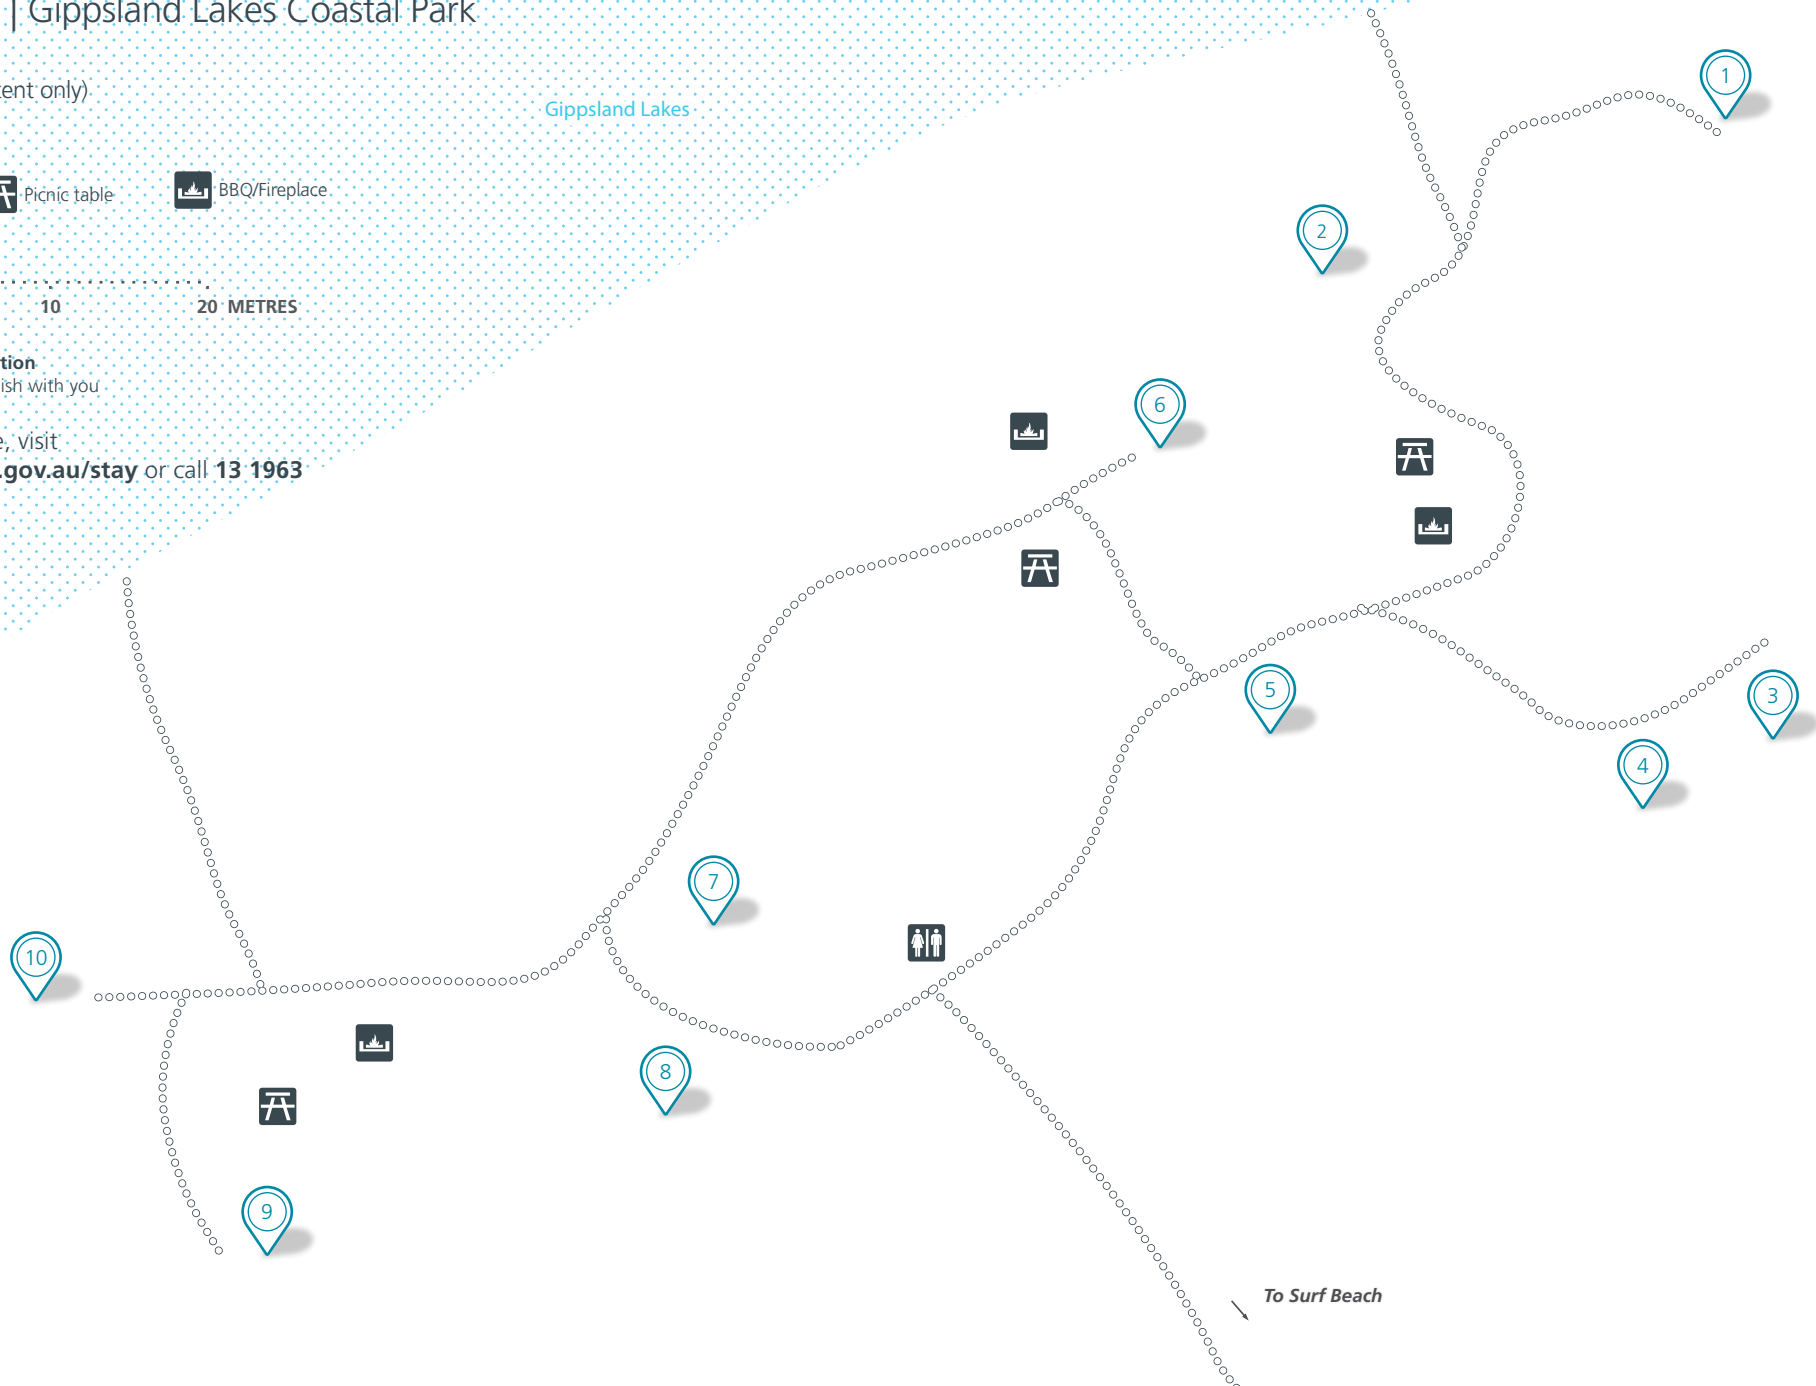

Albatross Campground

Bunga Arm | Gippsland Lakes Coastal Park

Campsite (tent only)

Gippsland Lakes

Toilets   Picnic table   BBQ/Fireplace

N
0   10   20 METRES

Regulatory information
Please take your rubbish with you

To book your site, visit
www.parks.vic.gov.au/stay or call **13 1963**