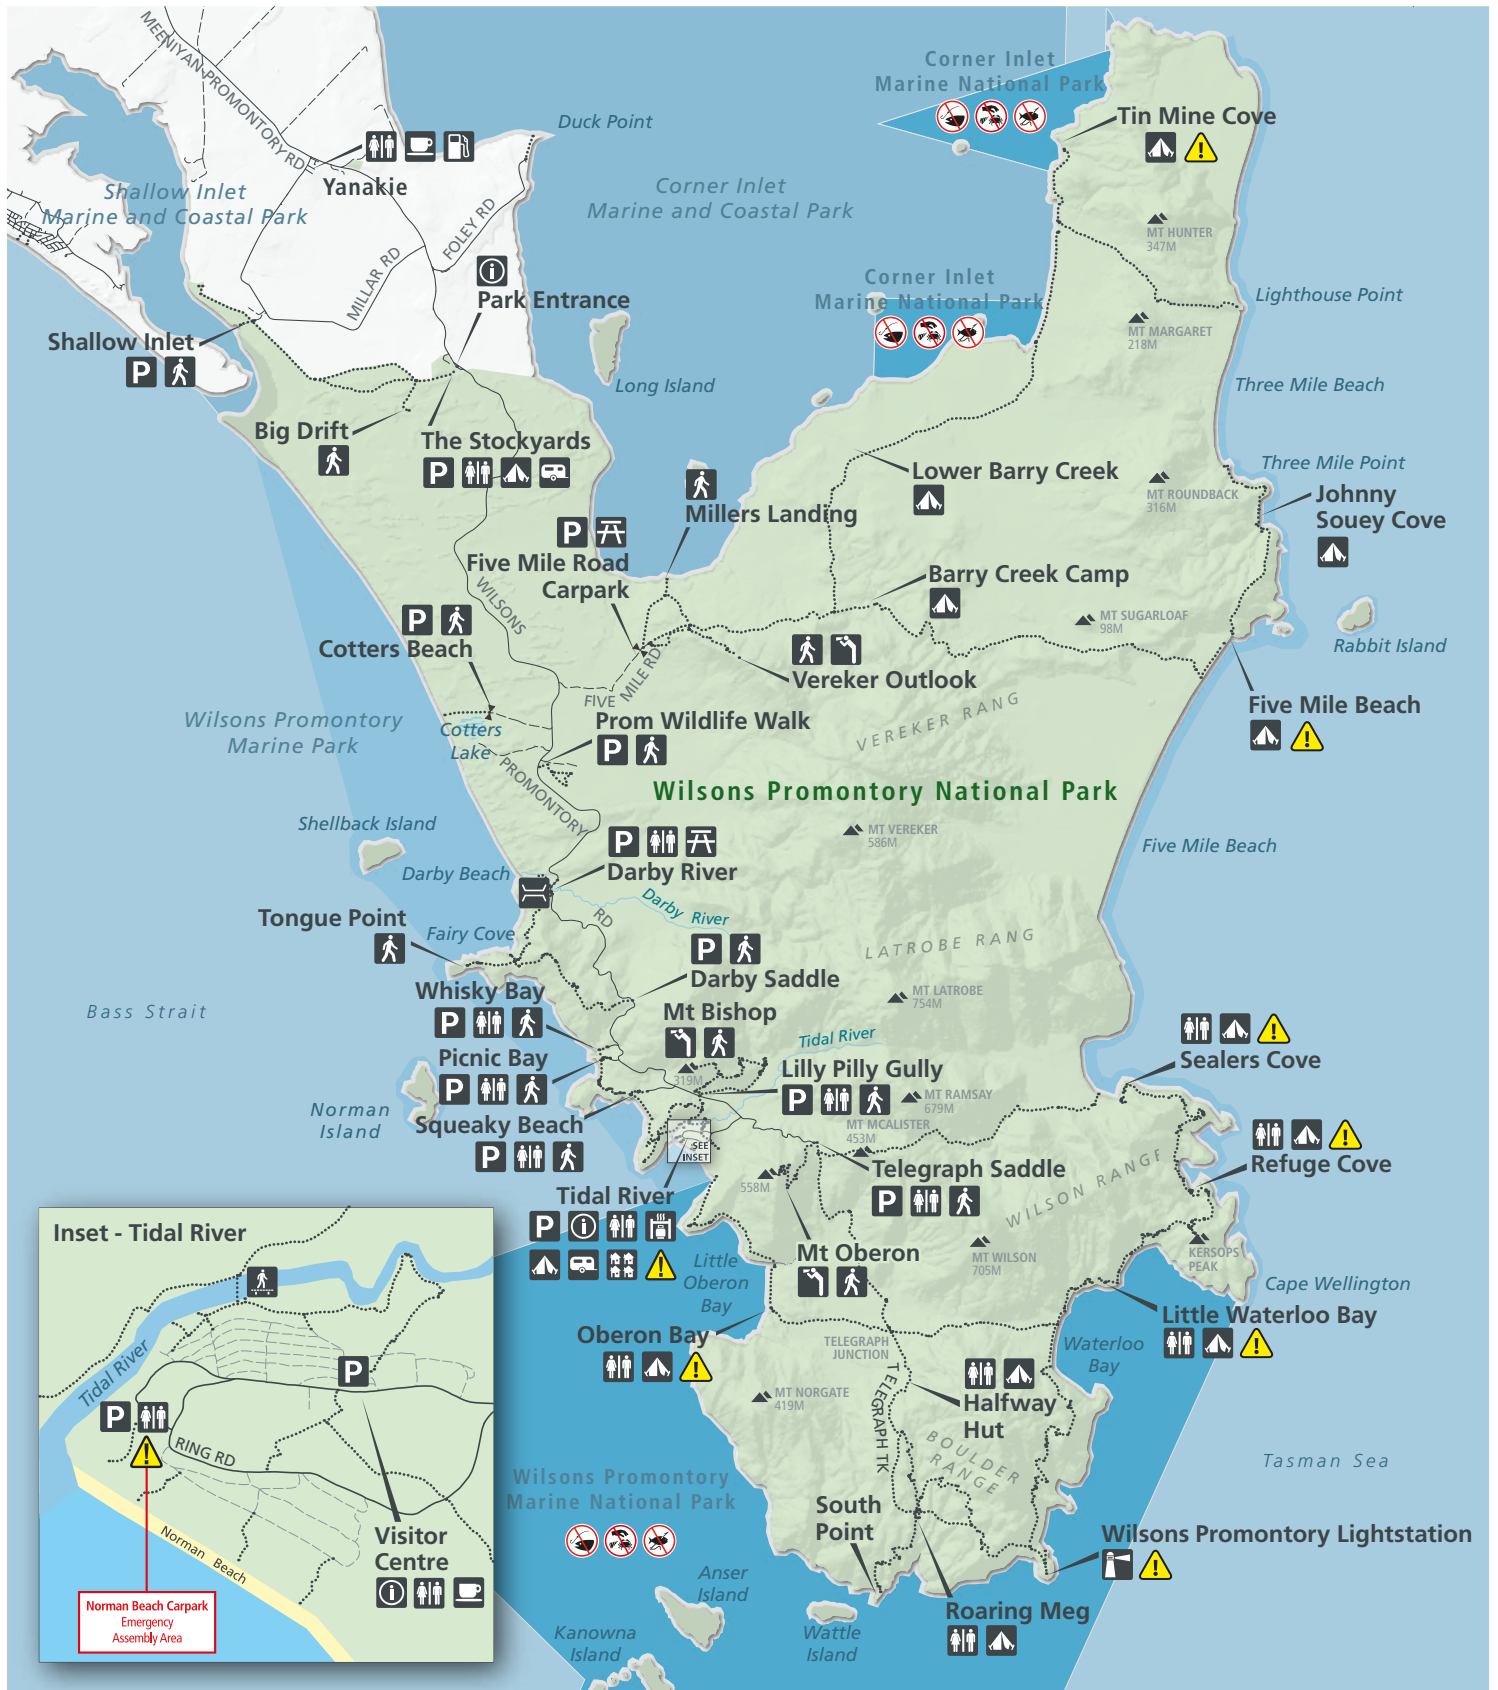

Wilson's Promontory National Park

- | | | | | | |
|---------------|-----------------|-------------------------|--------------------------|---------------|-----------------------------------|
| Parking | Camping | Lighthouse | No fishing | Sealed road | Wilson's Promontory National Park |
| Information | Trailer camping | Bridge | No spearfishing | Unsealed road | Marine National Park |
| Toilets | Cabins | Foot bridge | No shell/crab collecting | Walking track | Marine Park and Coastal Reserve |
| Walking track | Picnic area | Emergency assembly area | | | |
| Lookout | Fuel | | | | |