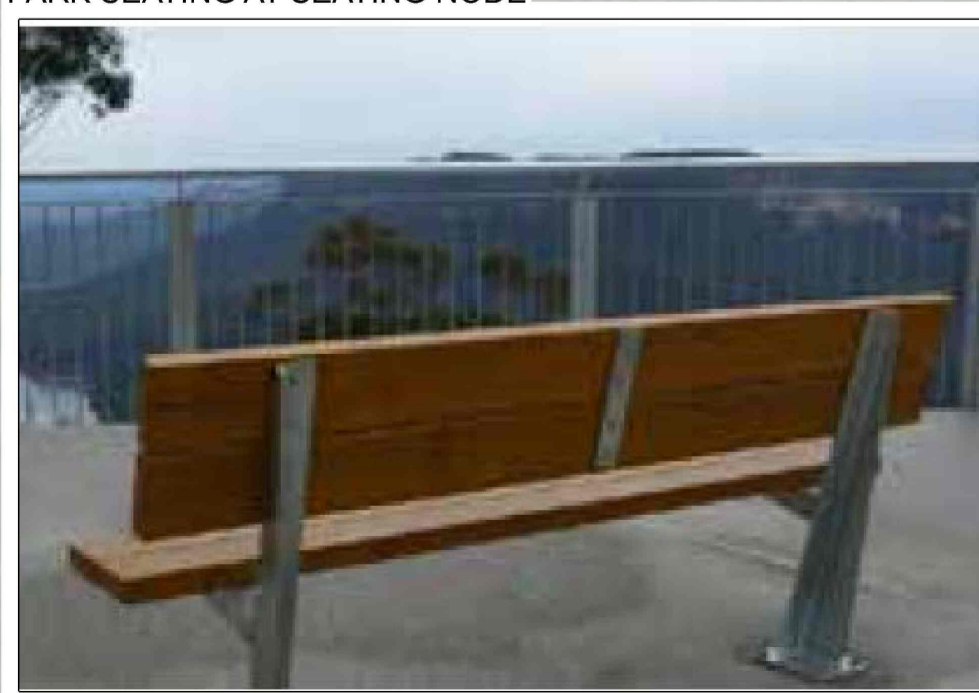

PROPOSED VISITOR AMENITIES:

(IMAGES INDICATIVE ONLY)

6 CUBICLE SKILLION TOILET BLOCK

VISITORS SHELTER

PARK SEATING AT SEATING NODE

TO WARBURTON